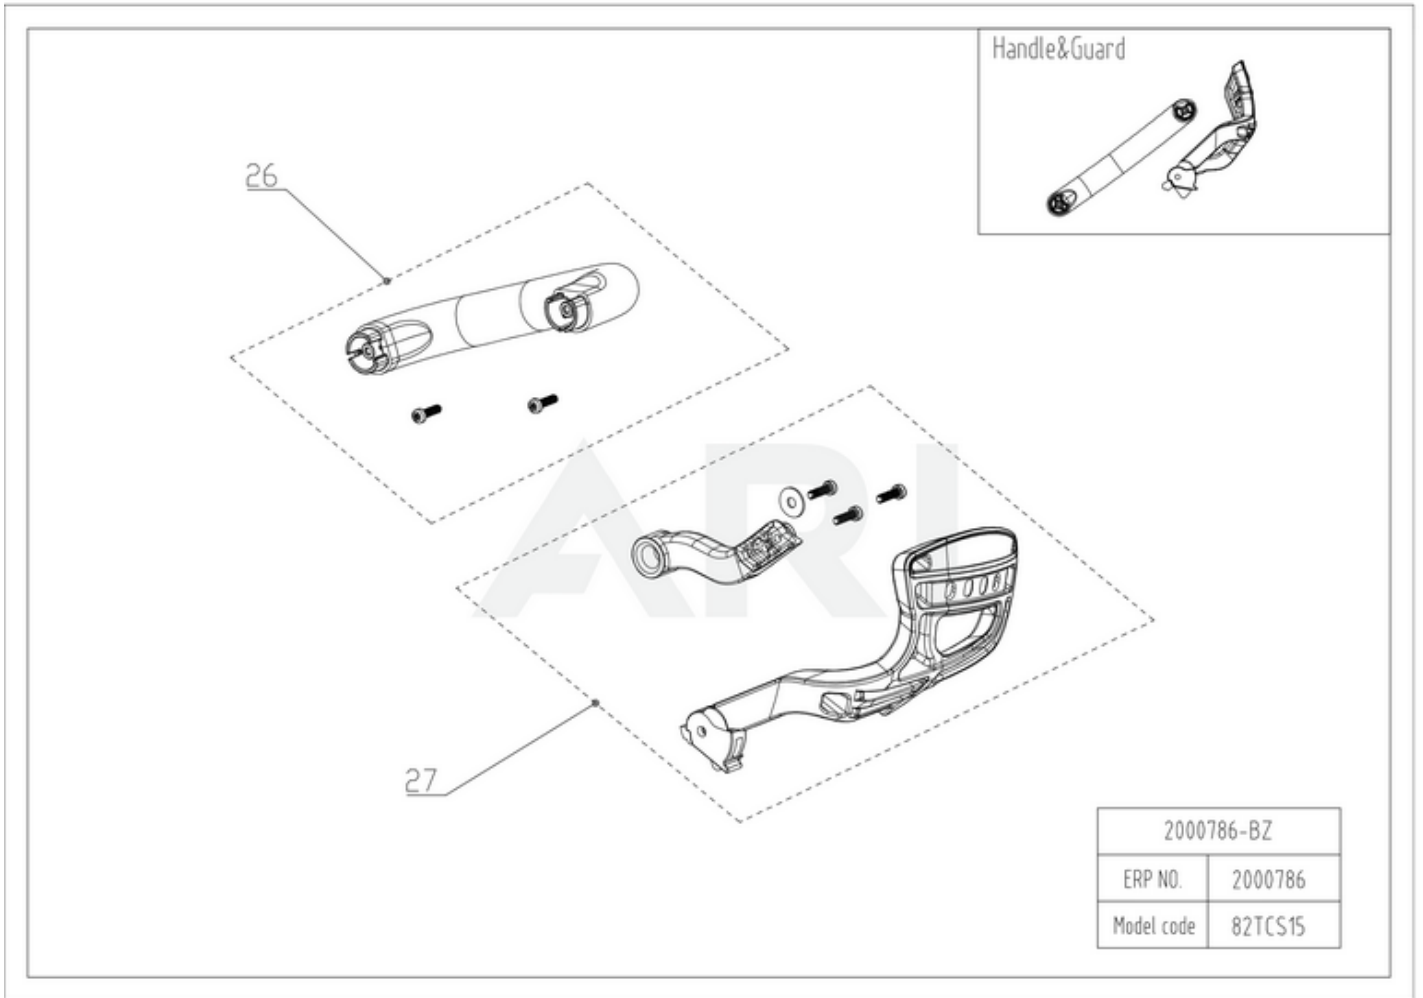

82V Top Handle Chainsaw 82TCS15 2000786 6952909063843 - 04 Handle

Rendered by ARI Network Services, Inc.

Ref #	Part #	Description	Qty	Context	Note
26	R0102309-00	Auxiliary Handle assembly	1	SET	
27	R0102310-00	Front Guard assembly	1	SET