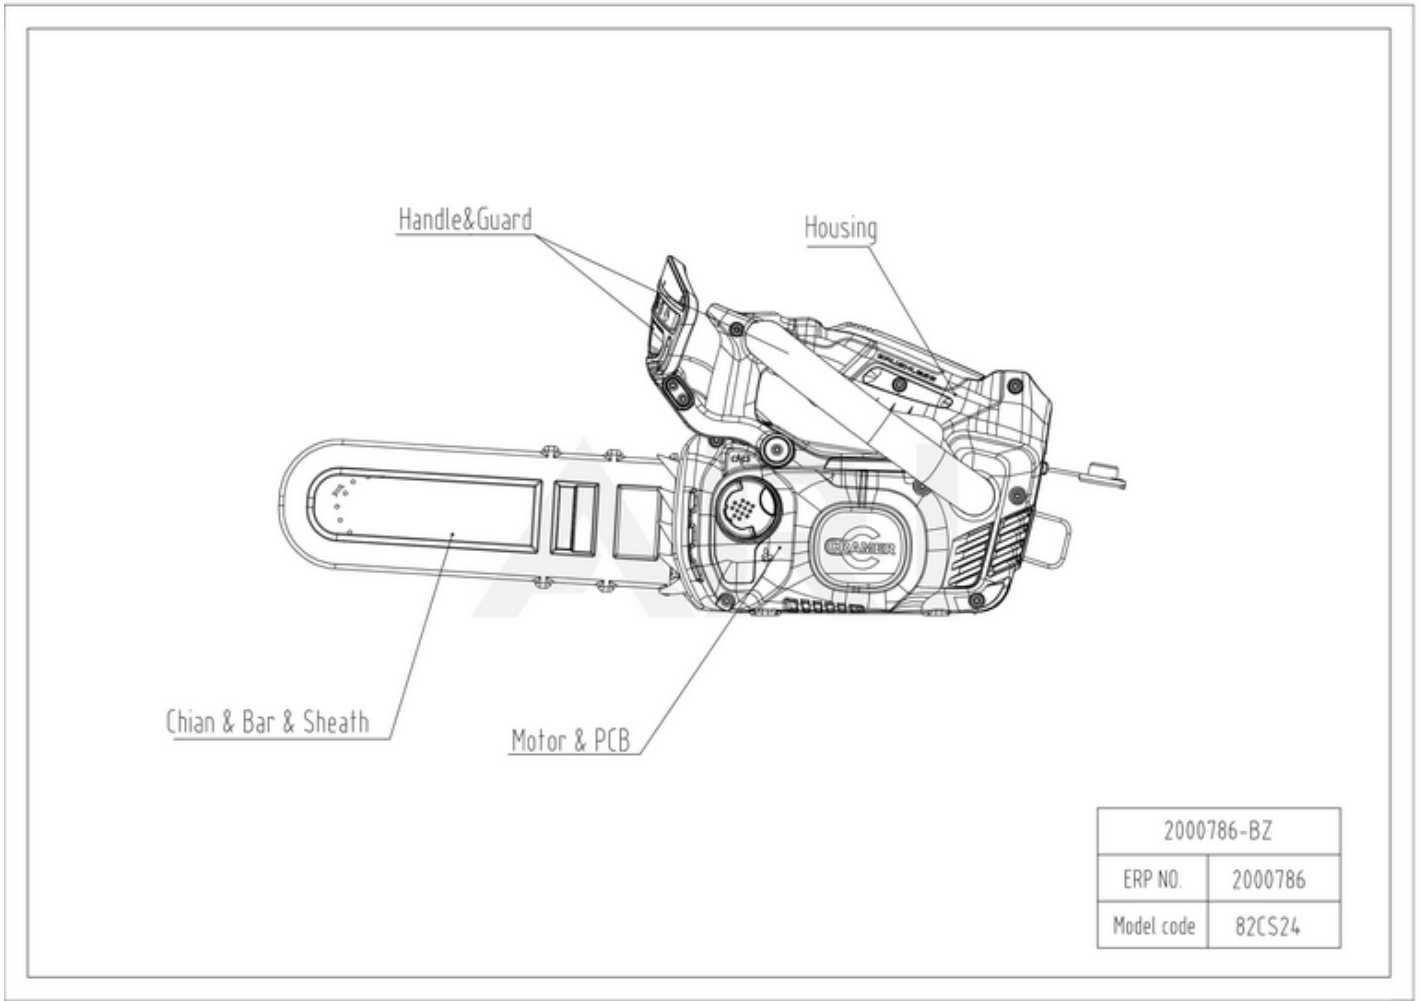

82V Top Handle Chainsaw 82TCS15 2000786 6952909063843 - 01 Overview

Rendered by ARI Network Services, Inc.

82V Top Handle Chainsaw 82TCS15 2000786 6952909063843 - 02 Housing

Rendered by ARI Network Services, Inc.

Ref #	Part #	Description	Qty	Context	Note
1	R0102288-00	Cover Assembly	1	SET	
2	R0102289-00	Middle Coverplate Assembly	1	SET	
3	R0102290-00	Brake Disc Assembly		SET	
4	R0100107-00	Spanner	1	SET	
5	R0102291-00	Housing assembly	1	SET	
6	R0102292-00	Battery box assembly	1	SET	
7	R0102293-00	Switch Retaining Plate	1	SET	
8	R0102294-00	Switch Trigger Assembly	1	SET	
9	R0102295-00	Oil Tank Knob Assembly	1	SET	
10	R0102296-00	Oil tank assembly	1	SET	
11	R0102297-00	Oil pump assembly	1	SET	
12	R0102298-00	Air Guide Ring	1	SET	
13	R0102299-00	Mechanical brakes assembly	1	SET	
14	R0102300-00	Retaining Plate	1	SET	
15	R0102113-00	Sprocket Assembly	1	SET	
16	R0102301-00	Tension Assembly	1	SET	
17	R0102302-00	Bumper Spike assembly	1	SET	
18	R0102303-00	Belt Clip	1	SET	
19	R0102304-00	Hook	1	SET	
20	R0102305-00	Power Cord Hook	1	SET	
21	R0100641-00	Dust Cover spare part	1	SET	
22	R0102306-00	Back Pack Assembly	1	SET	
23	R0100669-00	Power Cord	1	SET	

82V Top Handle Chainsaw 82TCS15 2000786 6952909063843 - 03 Motor & PCB

Rendered by ARI Network Services, Inc.

Ref #	Part #	Description	Qty	Context	Note
24	R0102307-00	Motor assembly	1	SET	
25	R0102308-00	PCBA	1	SET	
25.1	R0101755-00	Speed-control Switch	1	SET	
25.2	R0102600-00	Switch Panel	1	SET	
25.3	R0102601-00	Female Connector	1	SET	
25.4	R0102602-00	PCBA	1	SET	

82V Top Handle Chainsaw 82TCS15 2000786 6952909063843 - 05 Chain & Bar

Rendered by ARI Network Services, Inc.

Ref #	Part #	Description	Qty	Context	Note
28	R0102311-00	Blade cover	1	SET	
29	RA311101726	10" Saw chain	1	SET	
30	R0102079-00	10" Chain bar	1	SET	