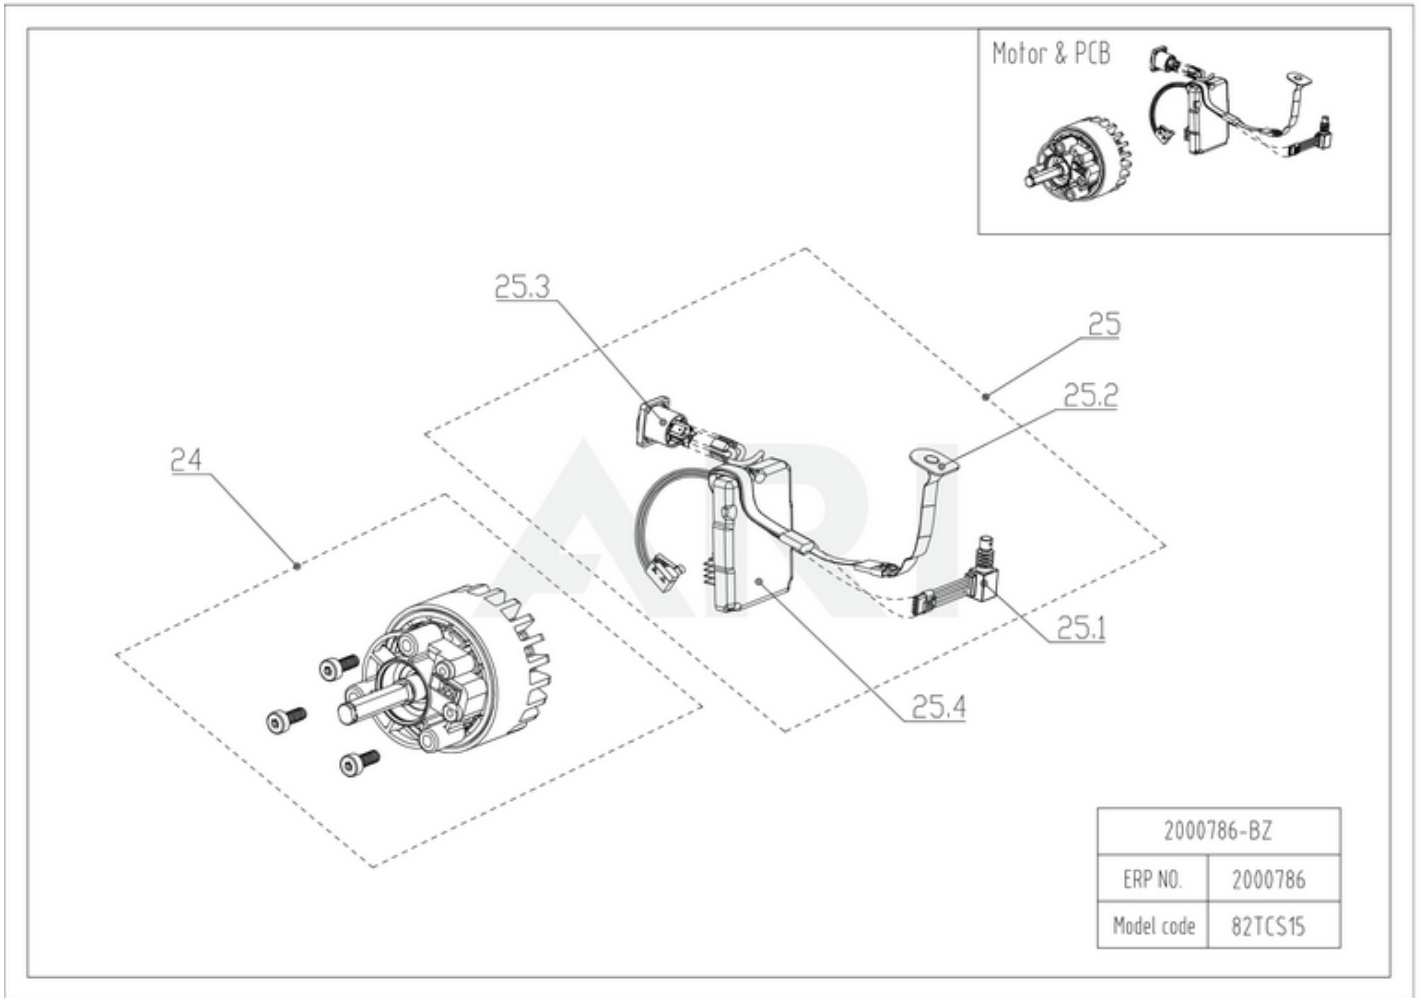

82V Top Handle Chainsaw 82TCS15 2000786 6952909063843 - 01 Overview

Rendered by ARI Network Services, Inc.

82V Top Handle Chainsaw 82TCS15 2000786 6952909063843 - 02 Housing

Rendered by ARI Network Services, Inc.

Ref #	Part #	Description	Qty	Context	Note
1	R0102288-00	Cover Assembly	1	SET	
2	R0102289-00	Middle Coverplate Assembly	1	SET	
3	R0102290-00	Brake Disc Assembly		SET	
4	R0100107-00	Spanner	1	SET	
5	R0102291-00	Housing assembly	1	SET	
6	R0102292-00	Battery box assembly	1	SET	
7	R0102293-00	Switch Retaining Plate	1	SET	
8	R0102294-00	Switch Trigger Assembly	1	SET	
9	R0102295-00	Oil Tank Knob Assembly	1	SET	
10	R0102296-00	Oil tank assembly	1	SET	
11	R0102297-00	Oil pump assembly	1	SET	
12	R0102298-00	Air Guide Ring	1	SET	
13	R0102299-00	Mechanical brakes assembly	1	SET	
14	R0102300-00	Retaining Plate	1	SET	
15	R0102113-00	Sprocket Assembly	1	SET	
16	R0102301-00	Tension Assembly	1	SET	
17	R0102302-00	Bumper Spike assembly	1	SET	
18	R0102303-00	Belt Clip	1	SET	
19	R0102304-00	Hook	1	SET	
20	R0102305-00	Power Cord Hook	1	SET	
21	R0100641-00	Dust Cover spare part	1	SET	
22	R0102306-00	Back Pack Assembly	1	SET	
23	R0100669-00	Power Cord	1	SET	

82V Top Handle Chainsaw 82TCS15 2000786 6952909063843 - 03 Motor & PCB

Rendered by ARI Network Services, Inc.

Ref #	Part #	Description	Qty	Context	Note
24	R0102307-00	Motor assembly	1	SET	
25	R0102308-00	PCBA	1	SET	
25.1	R0101755-00	Speed-control Switch	1	SET	
25.2	R0102600-00	Switch Panel	1	SET	
25.3	R0102601-00	Female Connector	1	SET	
25.4	R0102602-00	PCBA	1	SET	

82V Top Handle Chainsaw 82TCS15 2000786 6952909063843 - 05 Chain & Bar

Rendered by ARI Network Services, Inc.

Ref #	Part #	Description	Qty	Context	Note
28	R0102311-00	Blade cover	1	SET	
29	RA311101726	10" Saw chain	1	SET	
30	R0102079-00	10" Chain bar	1	SET	