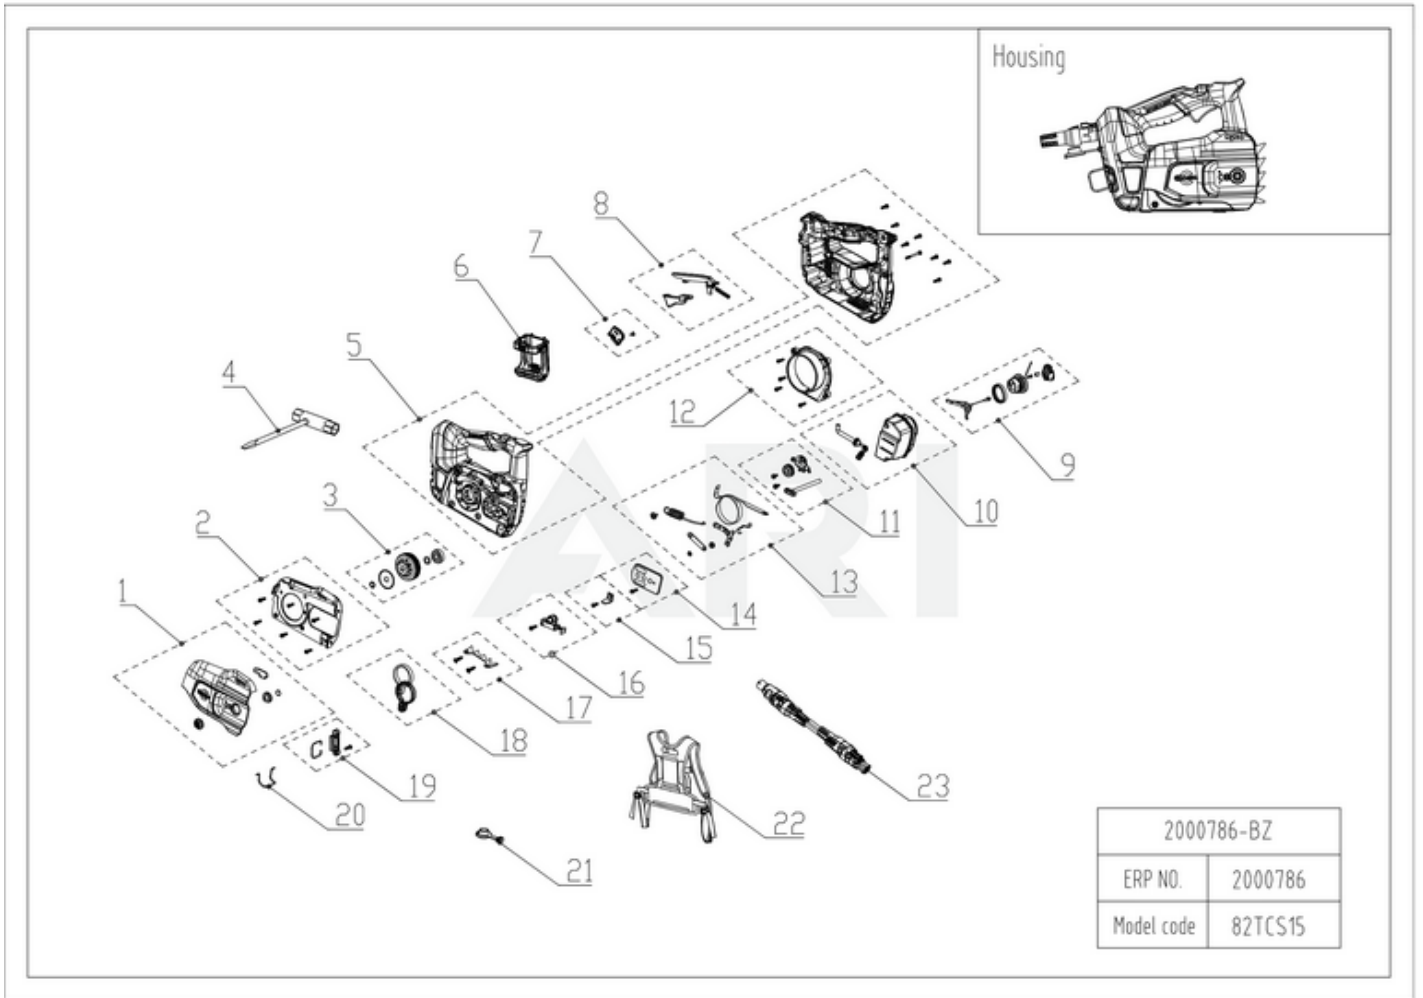

82V Top Handle Chainsaw 82TCS15 2000786 6952909063843 - 01 Overview

Rendered by ARI Network Services, Inc.

82V Top Handle Chainsaw 82TCS15 2000786 6952909063843 - 02 Housing

Rendered by ARI Network Services, Inc.

Ref #	Part #	Description	Qty	Context	Note
1	R0102288-00	Cover Assembly	1	SET	
2	R0102289-00	Middle Coverplate Assembly	1	SET	
3	R0102290-00	Brake Disc Assembly		SET	
4	R0100107-00	Spanner	1	SET	
5	R0102291-00	Housing assembly	1	SET	
6	R0102292-00	Battery box assembly	1	SET	
7	R0102293-00	Switch Retaining Plate	1	SET	
8	R0102294-00	Switch Trigger Assembly	1	SET	
9	R0102295-00	Oil Tank Knob Assembly	1	SET	
10	R0102296-00	Oil tank assembly	1	SET	
11	R0102297-00	Oil pump assembly	1	SET	
12	R0102298-00	Air Guide Ring	1	SET	
13	R0102299-00	Mechanical brakes assembly	1	SET	
14	R0102300-00	Retaining Plate	1	SET	
15	R0102113-00	Sprocket Assembly	1	SET	
16	R0102301-00	Tension Assembly	1	SET	
17	R0102302-00	Bumper Spike assembly	1	SET	
18	R0102303-00	Belt Clip	1	SET	
19	R0102304-00	Hook	1	SET	
20	R0102305-00	Power Cord Hook	1	SET	
21	R0100641-00	Dust Cover spare part	1	SET	
22	R0102306-00	Back Pack Assembly	1	SET	
23	R0100669-00	Power Cord	1	SET	

82V Top Handle Chainsaw 82TCS15 2000786 6952909063843 - 03 Motor & PCB

Rendered by ARI Network Services, Inc.

Ref #	Part #	Description	Qty	Context	Note
24	R0102307-00	Motor assembly	1	SET	
25	R0102308-00	PCBA	1	SET	
25.1	R0101755-00	Speed-control Switch	1	SET	
25.2	R0102600-00	Switch Panel	1	SET	
25.3	R0102601-00	Female Connector	1	SET	
25.4	R0102602-00	PCBA	1	SET	

82V Top Handle Chainsaw 82TCS15 2000786 6952909063843 - 05 Chain & Bar

Rendered by ARI Network Services, Inc.

Ref #	Part #	Description	Qty	Context	Note
28	R0102311-00	Blade cover	1	SET	
29	RA311101726	10" Saw chain	1	SET	
30	R0102079-00	10" Chain bar	1	SET	