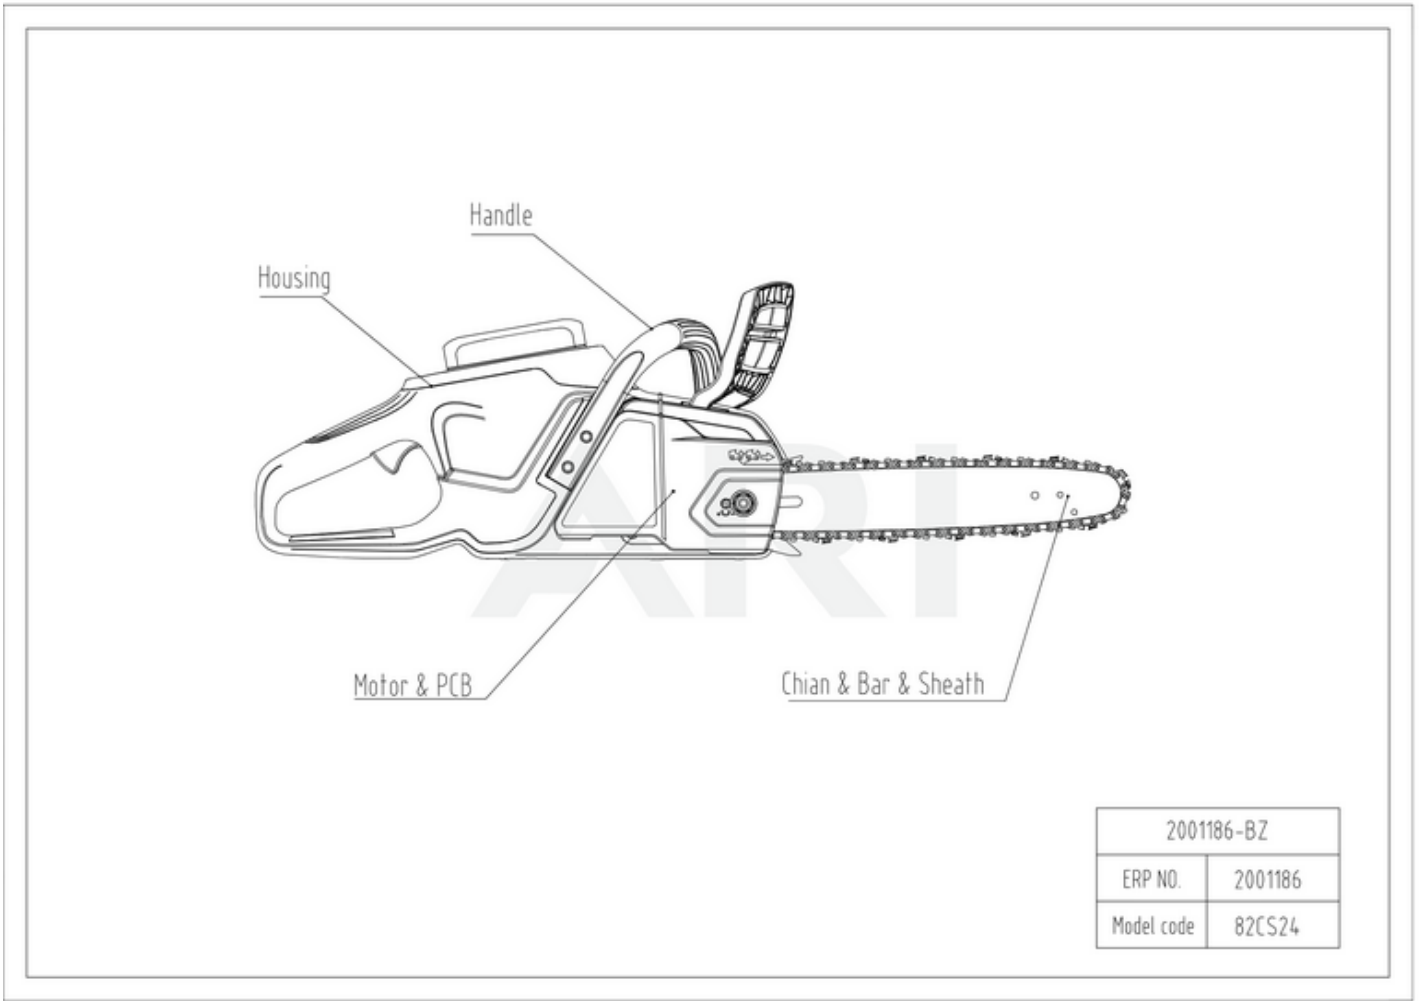

82V Chainsaw 82CS24 2001186 6952909077925 - 01 Overview

Rendered by ARI Network Services, Inc.

82V Chainsaw 82CS24 2001186 6952909077925 - 02 Housing

Rendered by ARI Network Services, Inc.

Ref #	Part #	Description	Qty	Context Note
1	R0100105-00	Side cover assembly	1	SET
2	R0100106-00	Middle Cover assembly	1	SET
3	R0102094-00	Sprocket Assembly	1	SET
4	R0100107-00	Spanner	1	SET
5	R0102095-00	Housing assembly	1	SET
6	R0102096-00	Battery box assembly	1	SET
7	R0102097-00	Battery Pack Release Button Assembly	1	SET
8	R0101815-00	Switch trigger assembly	1	SET
9	RA311052703	Oil tank Knob assembly	1	SET
10	R0100014-00	Oil tank assembly	1	SET
11	RA34900590B	Oil pump assembly	1	SET
12	R0100112-00	Ventilation hood assembly	1	SET
13	R0101802-00	Mechanical brakes assembly	1	SET
14	R0100017-00	Tensioner Assembly	1	SET
15	R0100113-00	Bumper Spike assembly	1	SET
16	R0101803-00	Battery Connectors	1	SET

82V Chainsaw 82CS24 2001186 6952909077925 - 03 Handle

Rendered by ARI Network Services, Inc.

Ref #	Part #	Description	Qty	Context	Note
22	R0100010-00	Auxiliary Handle assembly	1	SET	
23	R0100116-00	Front Guard assembly	1	SET	

82V Chainsaw 82CS24 2001186 6952909077925 - 05 Chain & Bar

Rendered by ARI Network Services, Inc.

Ref #	Part #	Description	Qty	Context	Note
24	RA341182031	Blade sheath	1	SET	
25	RA311232030	Saw Chain	1	SET	
26	RA31100590J	Chain bar	1	SET	