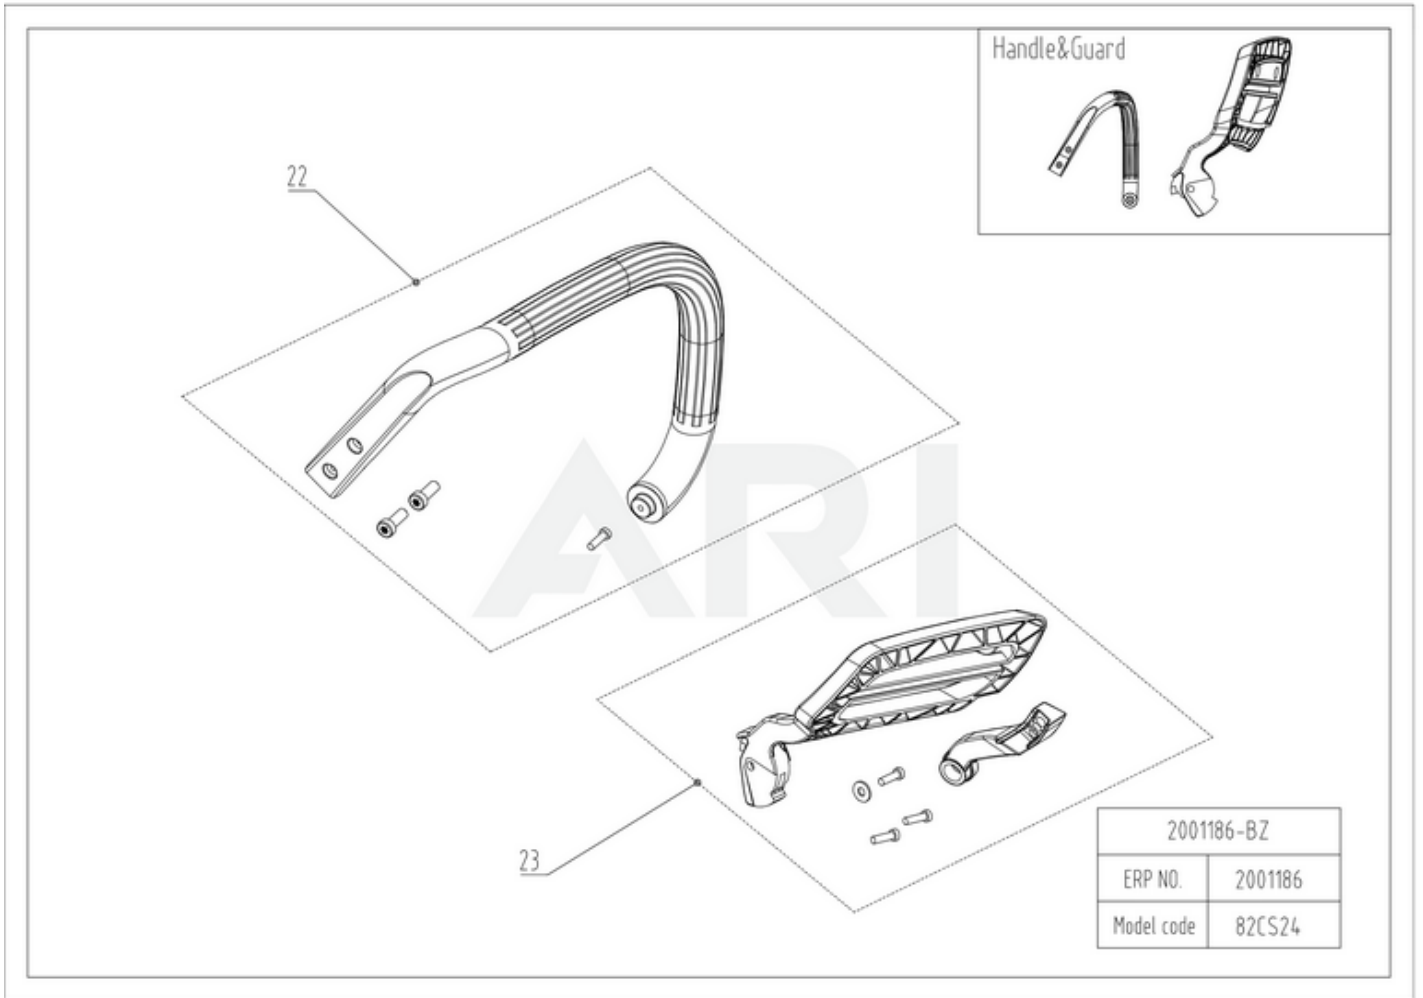

82V Chainsaw 82CS24 2001186 6952909077925 - 01 Overview

Rendered by ARI Network Services, Inc.

82V Chainsaw 82CS24 2001186 6952909077925 - 02 Housing

Rendered by ARI Network Services, Inc.

Ref #	Part #	Description	Qty	Context Note
1	R0100105-00	Side cover assembly	1	SET
2	R0100106-00	Middle Cover assembly	1	SET
3	R0102094-00	Sprocket Assembly	1	SET
4	R0100107-00	Spanner	1	SET
5	R0102095-00	Housing assembly	1	SET
6	R0102096-00	Battery box assembly	1	SET
7	R0102097-00	Battery Pack Release Button Assembly	1	SET
8	R0101815-00	Switch trigger assembly	1	SET
9	RA311052703	Oil tank Knob assembly	1	SET
10	R0100014-00	Oil tank assembly	1	SET
11	RA34900590B	Oil pump assembly	1	SET
12	R0100112-00	Ventilation hood assembly	1	SET
13	R0101802-00	Mechanical brakes assembly	1	SET
14	R0100017-00	Tensioner Assembly	1	SET
15	R0100113-00	Bumper Spike assembly	1	SET
16	R0101803-00	Battery Connectors	1	SET

82V Chainsaw 82CS24 2001186 6952909077925 - 03 Handle

Rendered by ARI Network Services, Inc.

Ref #	Part #	Description	Qty	Context	Note
22	R0100010-00	Auxiliary Handle assembly	1	SET	
23	R0100116-00	Front Guard assembly	1	SET	

82V Chainsaw 82CS24 2001186 6952909077925 - 04 Motor & PCB

Rendered by ARI Network Services, Inc.

Ref #	Part #	Description	Qty	Context	Note
17	R0102099-00	Motor assembly	1	SET	
18	R0102101-00	PCBA	1	SET	
19	R0102205-00	Switch1	1	SET	
20	R0102261-00	Brake Signal Switch assembly	1	SET	
21	RA361022031	Switch panel	1	SET	

82V Chainsaw 82CS24 2001186 6952909077925 - 05 Chain & Bar

Rendered by ARI Network Services, Inc.

Ref #	Part #	Description	Qty	Context	Note
24	RA341182031	Blade sheath	1	SET	
25	RA311232030	Saw Chain	1	SET	
26	RA31100590J	Chain bar	1	SET	