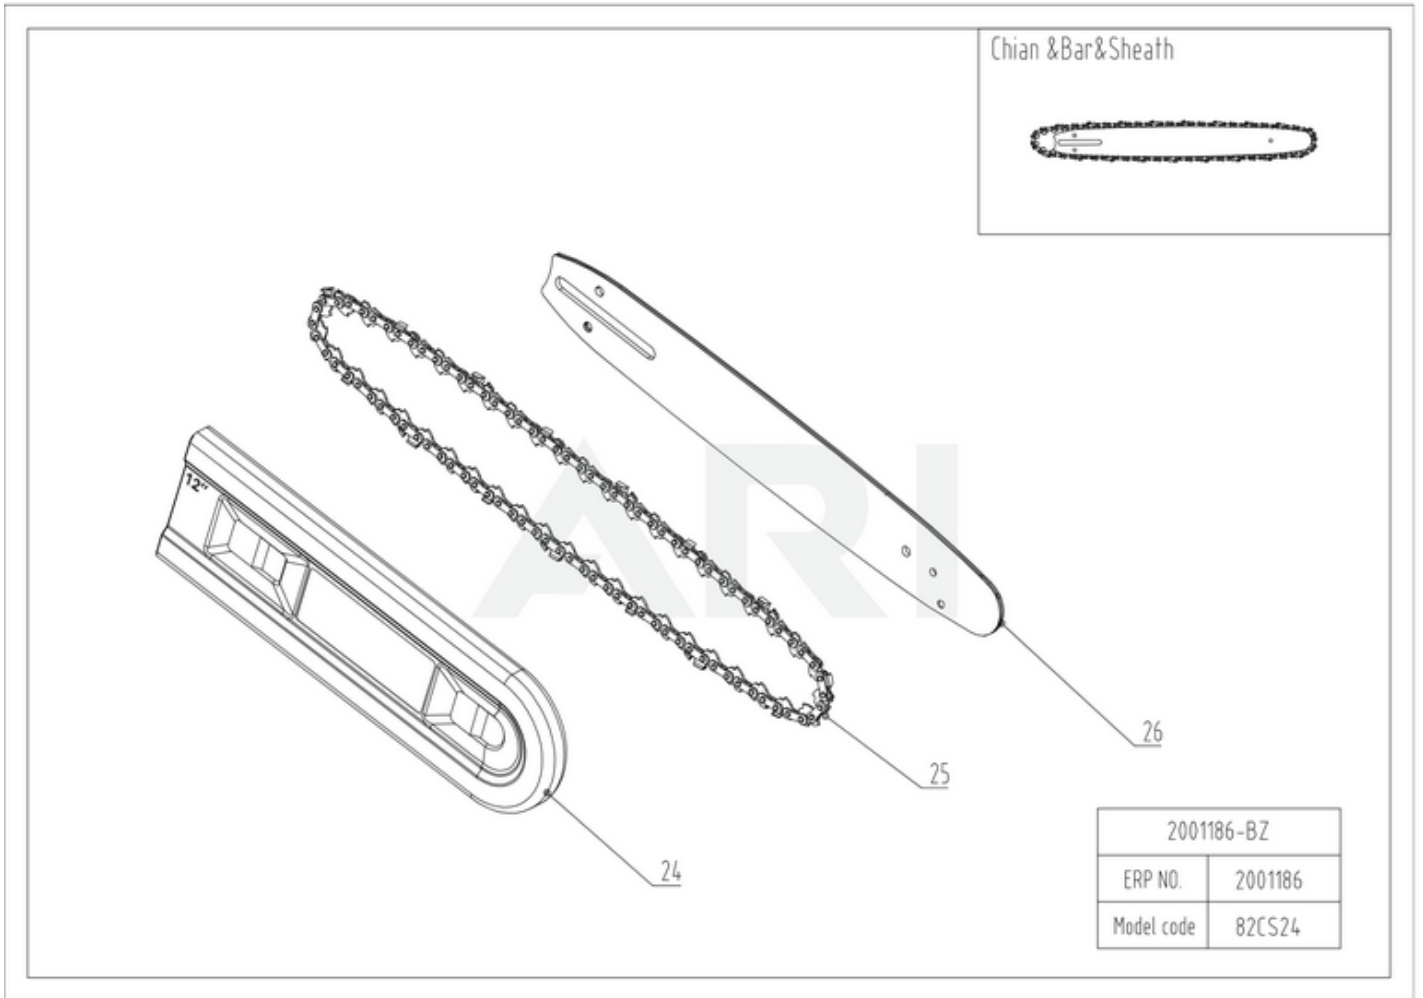

82V Chainsaw 82CS24 2001186 6952909077925 - 01 Overview

Rendered by ARI Network Services, Inc.

82V Chainsaw 82CS24 2001186 6952909077925 - 02 Housing

Rendered by ARI Network Services, Inc.

Ref #	Part #	Description	Qty	Context Note
1	R0100105-00	Side cover assembly	1	SET
2	R0100106-00	Middle Cover assembly	1	SET
3	R0102094-00	Sprocket Assembly	1	SET
4	R0100107-00	Spanner	1	SET
5	R0102095-00	Housing assembly	1	SET
6	R0102096-00	Battery box assembly	1	SET
7	R0102097-00	Battery Pack Release Button Assembly	1	SET
8	R0101815-00	Switch trigger assembly	1	SET
9	RA311052703	Oil tank Knob assembly	1	SET
10	R0100014-00	Oil tank assembly	1	SET
11	RA34900590B	Oil pump assembly	1	SET
12	R0100112-00	Ventilation hood assembly	1	SET
13	R0101802-00	Mechanical brakes assembly	1	SET
14	R0100017-00	Tensioner Assembly	1	SET
15	R0100113-00	Bumper Spike assembly	1	SET
16	R0101803-00	Battery Connectors	1	SET

82V Chainsaw 82CS24 2001186 6952909077925 - 03 Handle

Rendered by ARI Network Services, Inc.

Ref #	Part #	Description	Qty	Context	Note
22	R0100010-00	Auxiliary Handle assembly	1	SET	
23	R0100116-00	Front Guard assembly	1	SET	

82V Chainsaw 82CS24 2001186 6952909077925 - 05 Chain & Bar

Rendered by ARI Network Services, Inc.

Ref #	Part #	Description	Qty	Context	Note
24	RA341182031	Blade sheath	1	SET	
25	RA311232030	Saw Chain	1	SET	
26	RA31100590J	Chain bar	1	SET	