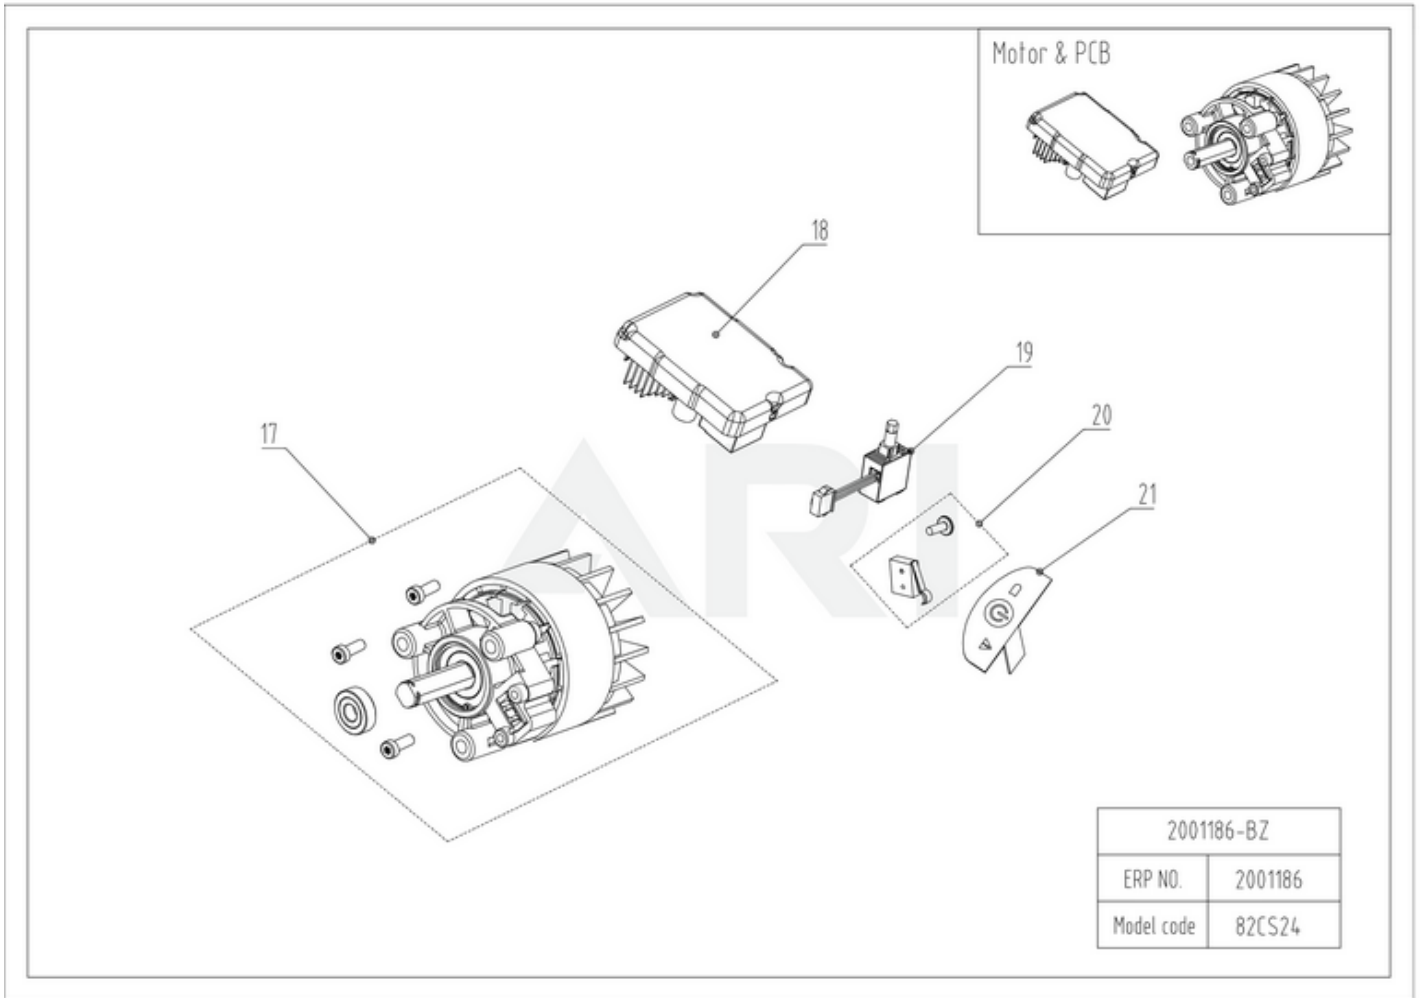

82V Chainsaw 82CS24 2001186 6952909077925 - 01 Overview

Rendered by ARI Network Services, Inc.

82V Chainsaw 82CS24 2001186 6952909077925 - 02 Housing

Rendered by ARI Network Services, Inc.

Ref #	Part #	Description	Qty	Context Note
1	R0100105-00	Side cover assembly	1	SET
2	R0100106-00	Middle Cover assembly	1	SET
3	R0102094-00	Sprocket Assembly	1	SET
4	R0100107-00	Spanner	1	SET
5	R0102095-00	Housing assembly	1	SET
6	R0102096-00	Battery box assembly	1	SET
7	R0102097-00	Battery Pack Release Button Assembly	1	SET
8	R0101815-00	Switch trigger assembly	1	SET
9	RA311052703	Oil tank Knob assembly	1	SET
10	R0100014-00	Oil tank assembly	1	SET
11	RA34900590B	Oil pump assembly	1	SET
12	R0100112-00	Ventilation hood assembly	1	SET
13	R0101802-00	Mechanical brakes assembly	1	SET
14	R0100017-00	Tensioner Assembly	1	SET
15	R0100113-00	Bumper Spike assembly	1	SET
16	R0101803-00	Battery Connectors	1	SET

82V Chainsaw 82CS24 2001186 6952909077925 - 03 Handle

Rendered by ARI Network Services, Inc.

Ref #	Part #	Description	Qty	Context	Note
22	R0100010-00	Auxiliary Handle assembly	1	SET	
23	R0100116-00	Front Guard assembly	1	SET	

82V Chainsaw 82CS24 2001186 6952909077925 - 04 Motor & PCB

Rendered by ARI Network Services, Inc.

Ref #	Part #	Description	Qty	Context	Note
17	R0102099-00	Motor assembly	1	SET	
18	R0102101-00	PCBA	1	SET	
19	R0102205-00	Switch1	1	SET	
20	R0102261-00	Brake Signal Switch assembly	1	SET	
21	RA361022031	Switch panel	1	SET	

82V Chainsaw 82CS24 2001186 6952909077925 - 05 Chain & Bar

Rendered by ARI Network Services, Inc.

Ref #	Part #	Description	Qty	Context	Note
24	RA341182031	Blade sheath	1	SET	
25	RA311232030	Saw Chain	1	SET	
26	RA31100590J	Chain bar	1	SET	