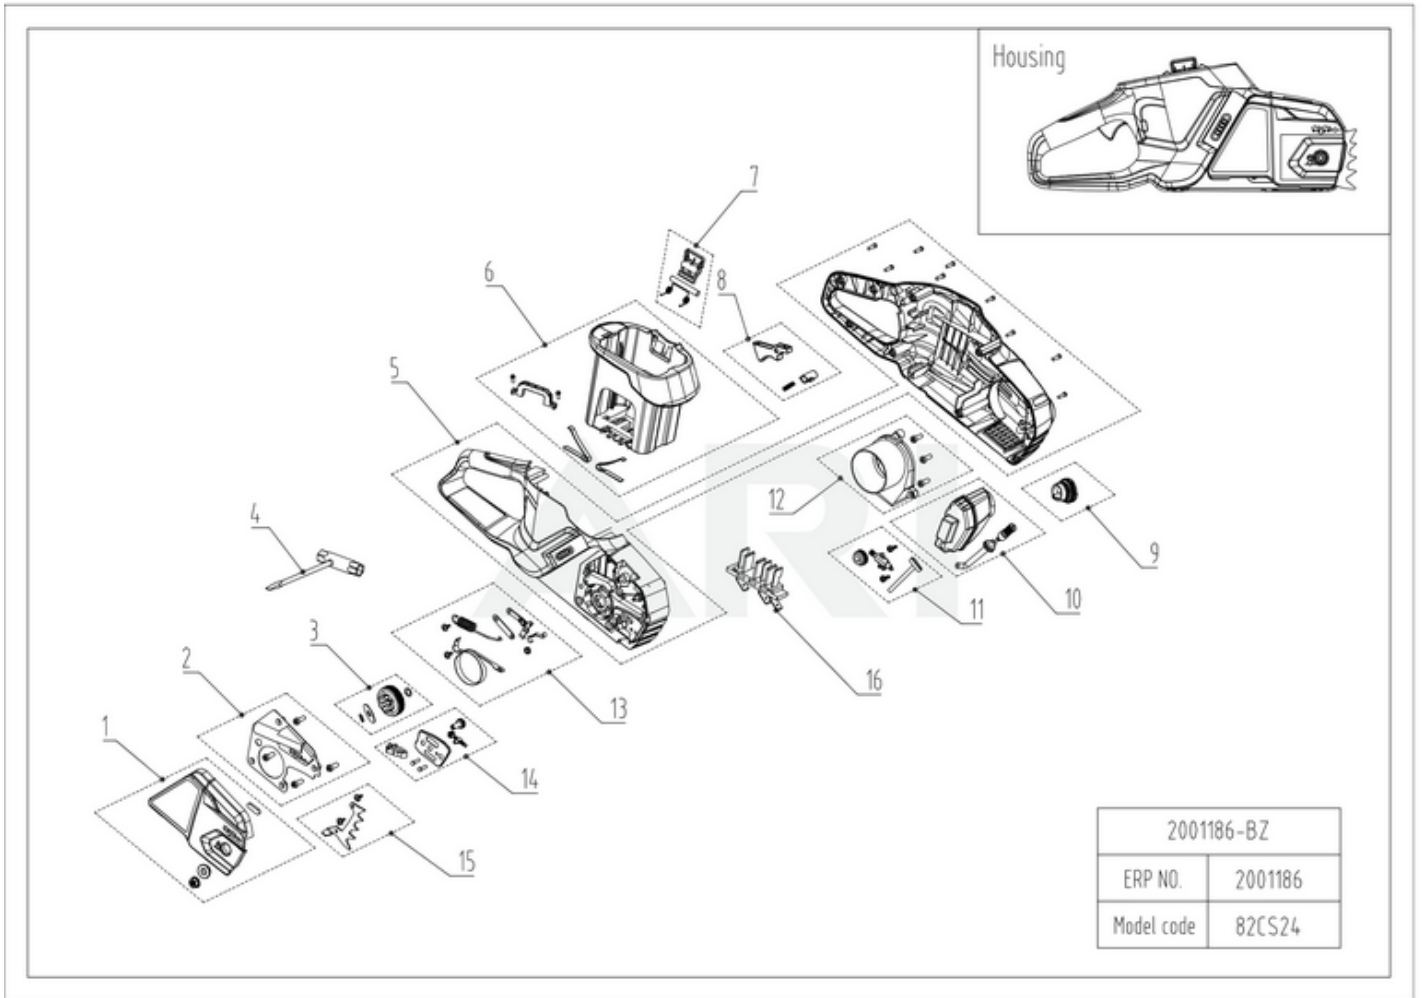

82V Chainsaw 82CS24 2001186 6952909077925 - 01 Overview

Rendered by ARI Network Services, Inc.

82V Chainsaw 82CS24 2001186 6952909077925 - 02 Housing

Rendered by ARI Network Services, Inc.

Ref #	Part #	Description	Qty	Context Note
1	R0100105-00	Side cover assembly	1	SET
2	R0100106-00	Middle Cover assembly	1	SET
3	R0102094-00	Sprocket Assembly	1	SET
4	R0100107-00	Spanner	1	SET
5	R0102095-00	Housing assembly	1	SET
6	R0102096-00	Battery box assembly	1	SET
7	R0102097-00	Battery Pack Release Button Assembly	1	SET
8	R0101815-00	Switch trigger assembly	1	SET
9	RA311052703	Oil tank Knob assembly	1	SET
10	R0100014-00	Oil tank assembly	1	SET
11	RA34900590B	Oil pump assembly	1	SET
12	R0100112-00	Ventilation hood assembly	1	SET
13	R0101802-00	Mechanical brakes assembly	1	SET
14	R0100017-00	Tensioner Assembly	1	SET
15	R0100113-00	Bumper Spike assembly	1	SET
16	R0101803-00	Battery Connectors	1	SET

82V Chainsaw 82CS24 2001186 6952909077925 - 03 Handle

Rendered by ARI Network Services, Inc.

Ref #	Part #	Description	Qty	Context	Note
22	R0100010-00	Auxiliary Handle assembly	1	SET	
23	R0100116-00	Front Guard assembly	1	SET	

82V Chainsaw 82CS24 2001186 6952909077925 - 05 Chain & Bar

Rendered by ARI Network Services, Inc.

Ref #	Part #	Description	Qty	Context	Note
24	RA341182031	Blade sheath	1	SET	
25	RA311232030	Saw Chain	1	SET	
26	RA31100590J	Chain bar	1	SET	