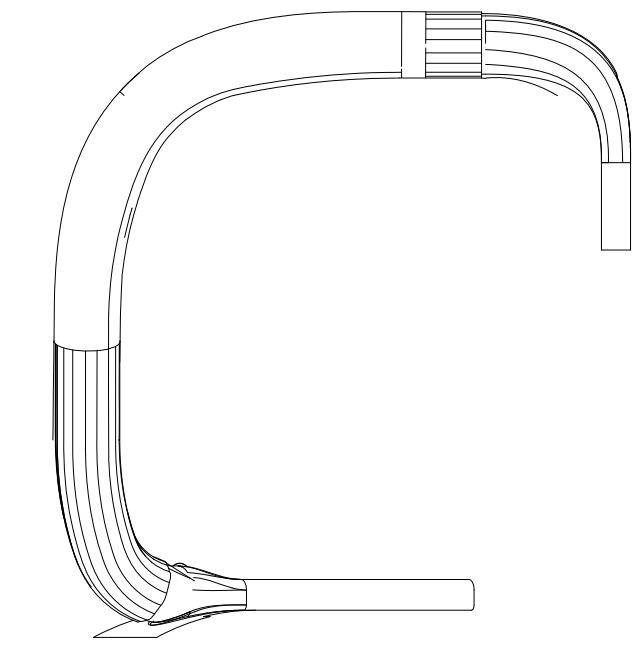

Handle

20

2000086-BZ	
ERP NO.	2000086
Model code	82CS25