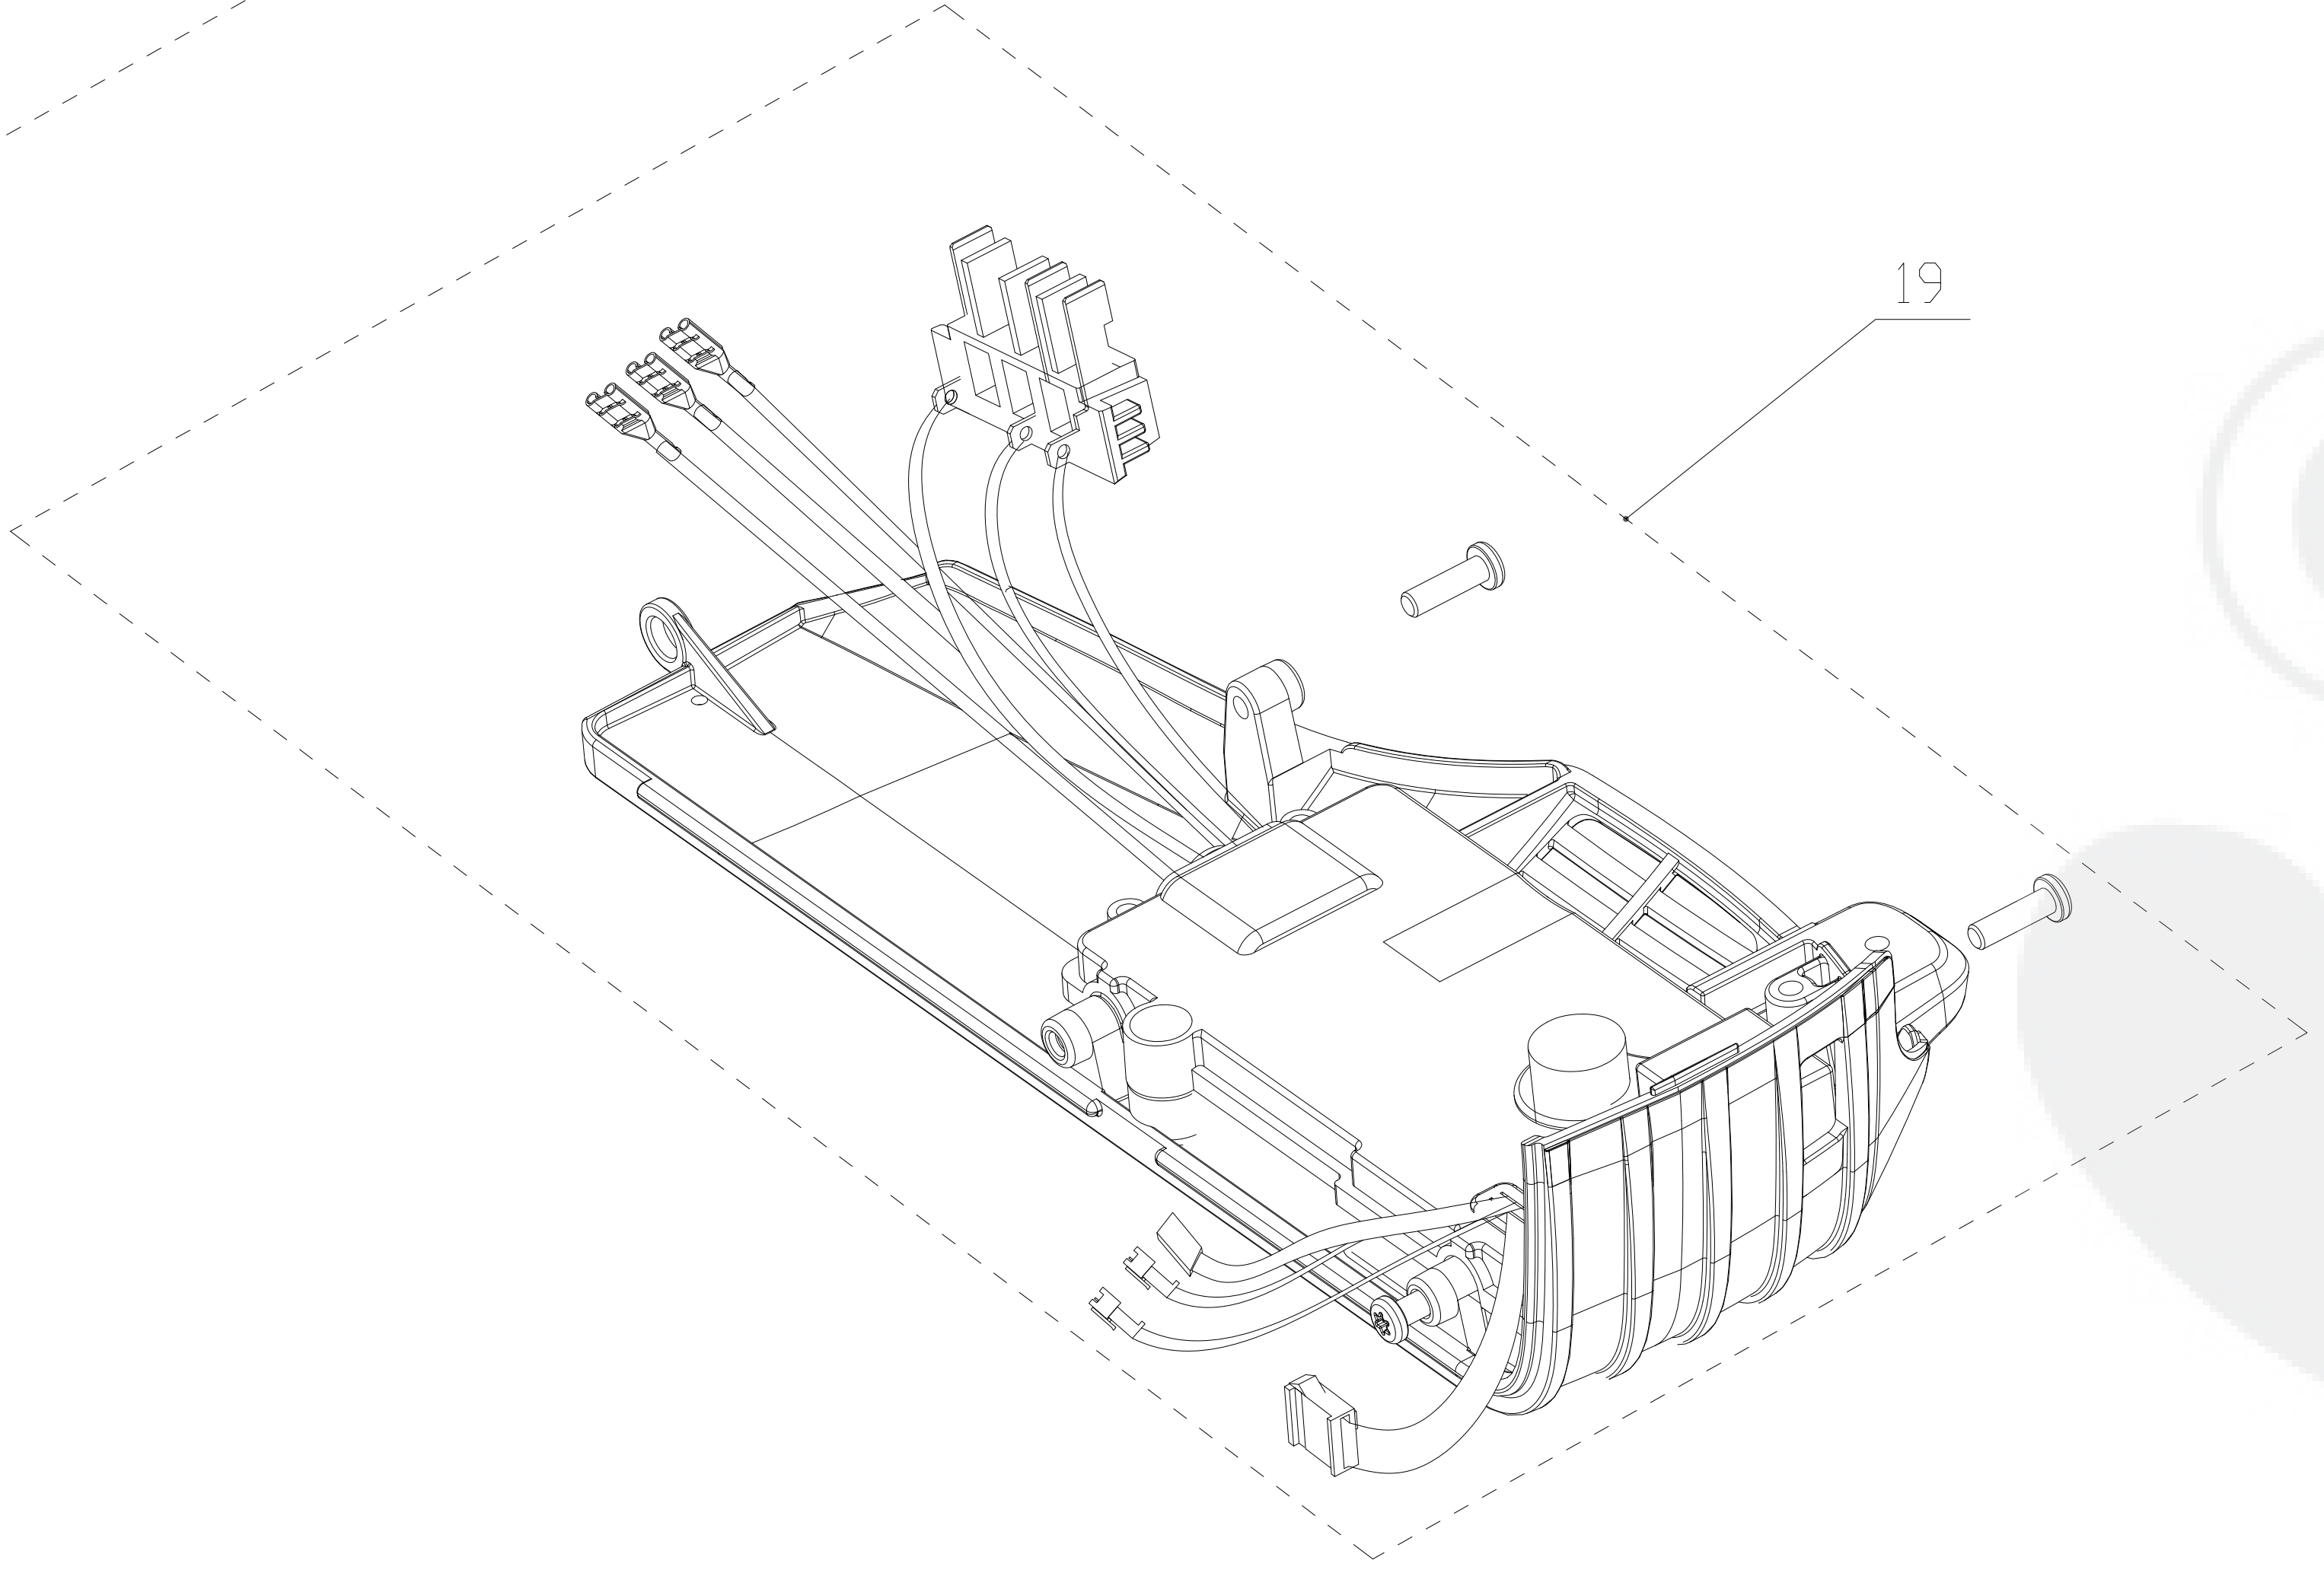

Motor & PCB

2000086-BZ	
ERP NO.	2000086
Model code	82CS25