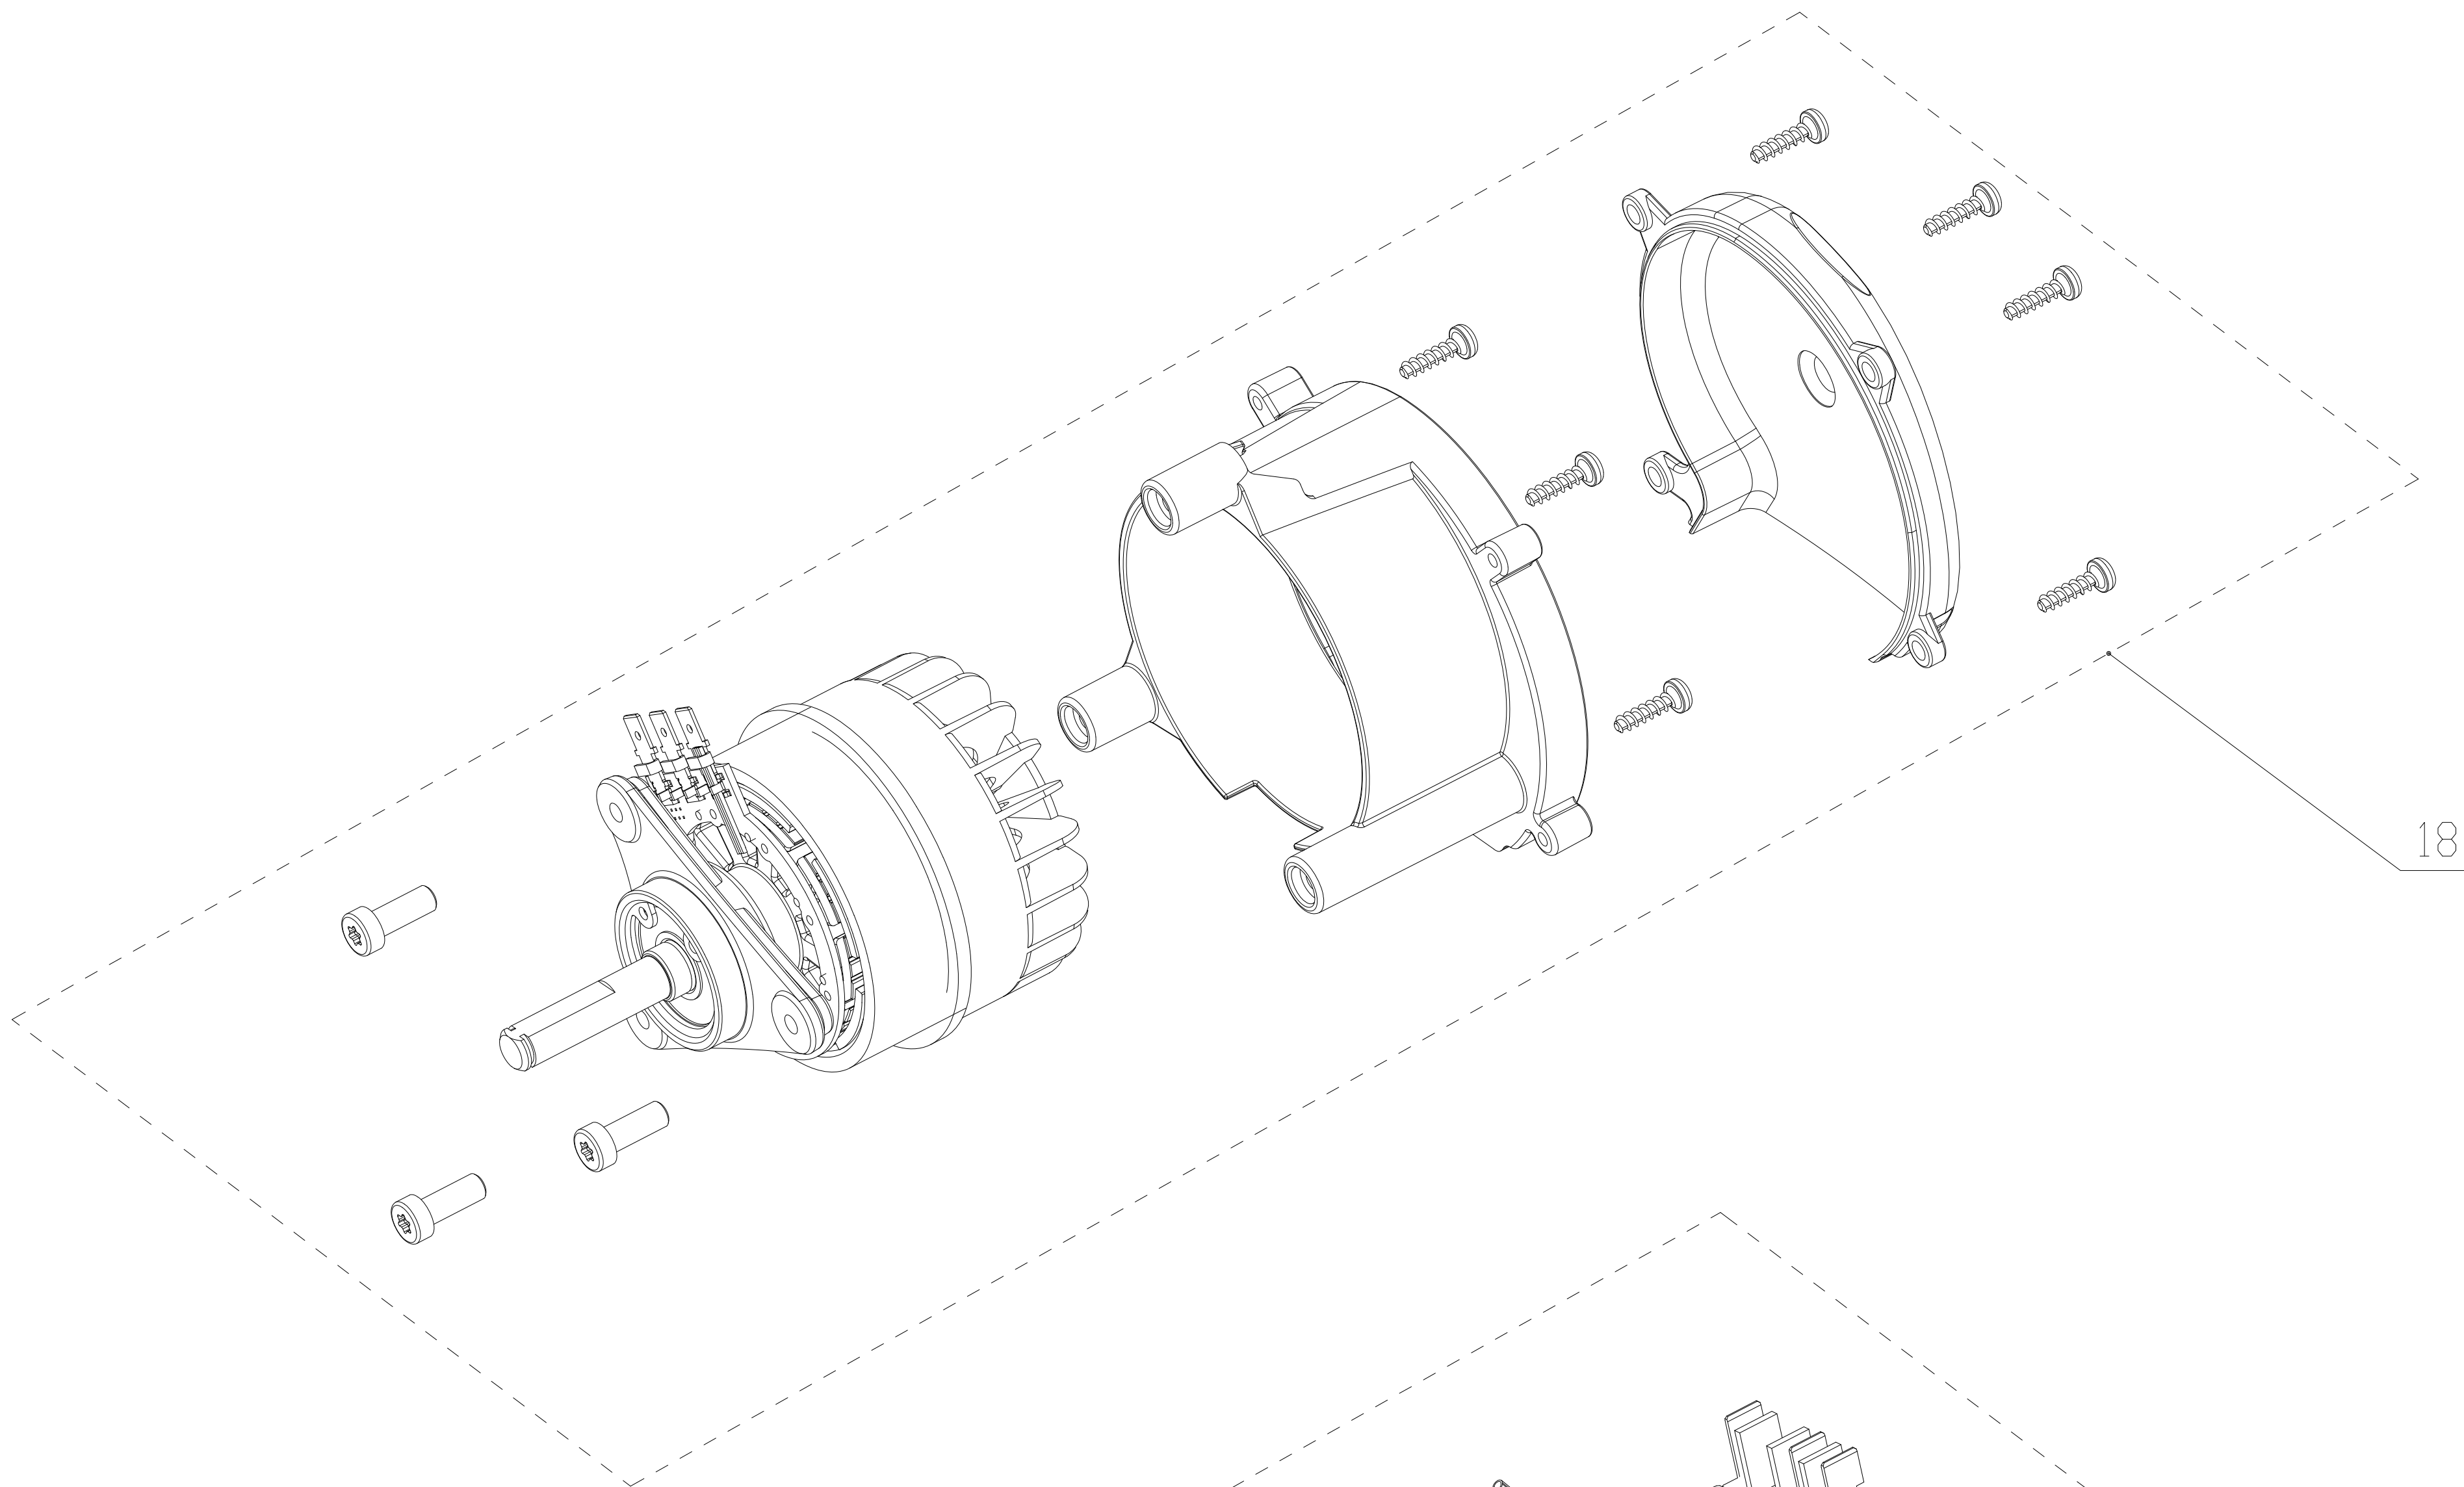

Motor & PCB

2000086-BZ	
ERP NO.	2000086
Model code	82CS25