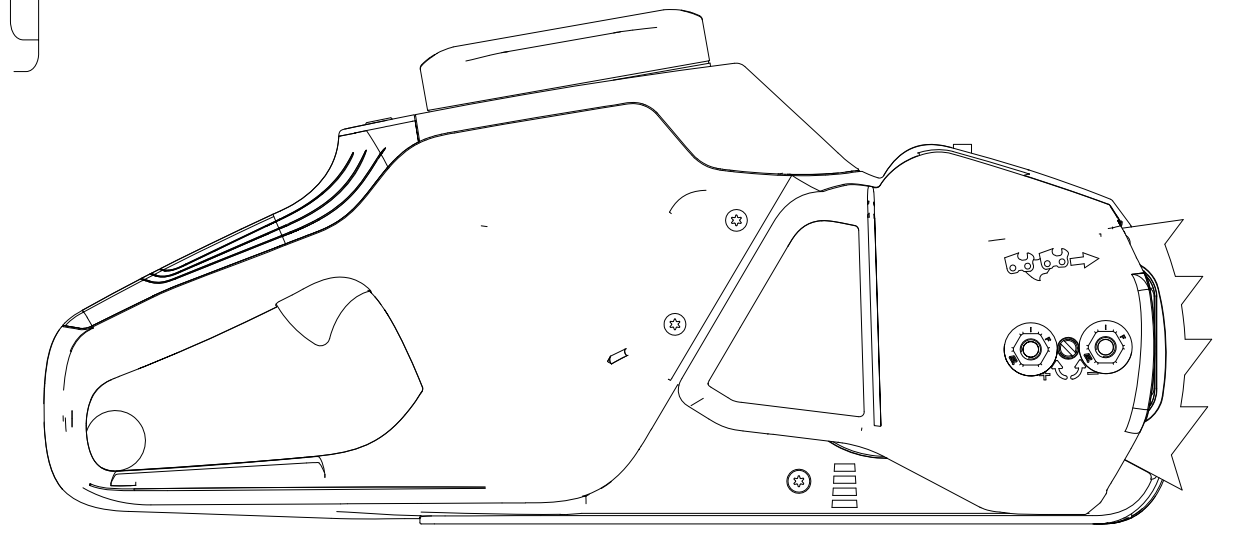

2000086-BZ	
ERP NO.	2000086
Model code	82CS25

Housing

2000086-BZ	
ERP NO.	2000086
Model code	82CS25

Ref #	Part #	Description	Qty	Context	Note	Cost	MSRP
1	RA333001890	Spanner	1		Set		
2	RA341102031	Side cover assembly	1		Set		
		Side cover	1				
		Nut	2				
		Cliclp for shaft	2				
		Sleeve	2				
		Oil seal gasket	1				
3	RA311002031	Oil pump assembly	1		Set		
		Filter assembly	1				
		Oil pump assembly	1				
		Oil Inlet	1				
		Oil outlet	1				
		Shaft sleeve	1				
		Inner six angle self tapping screw ST4*14-F	1				
		Worm gearing piece	1				
4	RA341052031	Guard assembly	1		Set		
		Guard	1				
		Dottle pin	1				
		Long bushing	1				
		Inner six angle self tapping screw ST4*14-F	1				
5	RA341082031	Oil Tank assembly	1		Set		
		Oil Tank upper cover	1				
		Oil Tank lower cover	1				
6	RA311052703	Oil tank Knob assembly	1		Set		
		Oil Tank Knob pin	1				
		Oil Tank spring	1				
		Oil Tank cover	1				
		Oil Tank Knob	1				
		Oil Tank cord	1				
		Seal ring	1				
		Non-return intake Valve	1				
7	RA341012031	Housing assembly	1		Set		
		Left housing	1				
		Right housing	1				
		Handle cover	1				
		Plugged wood teeth	1				
		Block chain block	1				
		Square nut	2				
		Screw ST4*14-F	7				
		Screw M5*14	2				
8	RA34110811QV		1		Set		