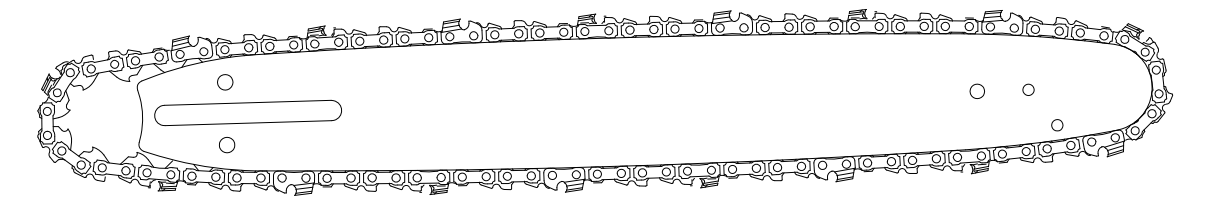

2000086-BZ	
ERP NO.	2000086
Model code	82CS25

Housing

2000086-BZ	
ERP NO.	2000086
Model code	82CS25

Ref #	Part #	Description	Qty	Context	Note	Cost	MSRP
1	RA333001890	Spanner	1		Set		
2	RA341102031	Side cover assembly	1		Set		
		Side cover	1				
		Nut	2				
		Cliclp for shaft	2				
		Sleeve	2				
		Oil seal gasket	1				
3	RA311002031	Oil pump assembly	1		Set		
		Filter assembly	1				
		Oil pump assembly	1				
		Oil Inlet	1				
		Oil outlet	1				
		Shaft sleeve	1				
		Inner six angle self tapping screw ST4*14-F	1				
		Worm gearing piece	1				
4	RA341052031	Guard assembly	1		Set		
		Guard	1				
		Dottle pin	1				
		Long bushing	1				
		Inner six angle self tapping screw ST4*14-F	1				
5	RA341082031	Oil Tank assembly	1		Set		
		Oil Tank upper cover	1				
		Oil Tank lower cover	1				
6	RA311052703	Oil tank Knob assembly	1		Set		
		Oil Tank Knob pin	1				
		Oil Tank spring	1				
		Oil Tank cover	1				
		Oil Tank Knob	1				
		Oil Tank cord	1				
		Seal ring	1				
		Non-return intake Valve	1				
7	RA341012031	Housing assembly	1		Set		
		Left housing	1				
		Right housing	1				
		Handle cover	1				
		Plugged wood teeth	1				
		Block chain block	1				
		Square nut	2				
		Screw ST4*14-F	7				
		Screw M5*14	2				
8	RA34110811QV		1		Set		

Handle

20

2000086-BZ	
ERP NO.	2000086
Model code	82CS25

Ref #	Part #	Description	Qty	Context Note	Cost	MSRP
20	RA331022031	Auxiliary handle assembly	1	Set		
		Auxiliary handle sleeve	1			
		Auxiliary handle	1			
		Hexagonal head bolt	4			

Chain & Bar & Sheath

23

22

21

2000086-BZ	
ERP NO.	2000086
Model code	82CS25

Ref #	Part #	Description	Qty	Context	Note	Cost	MSRP
21	RA341182031	Blade sheath	1		Set		
22	RA311012031A	13'' Chain Bar	1		Set		
23	RA311022031	18'' Chain	1		Set		