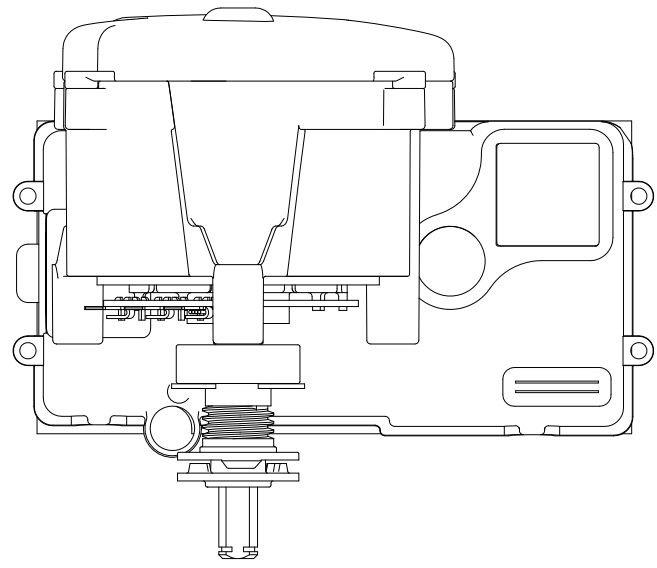

Motor & PCB

2000086-BZ	
ERP NO.	2000086
Model code	82CS25