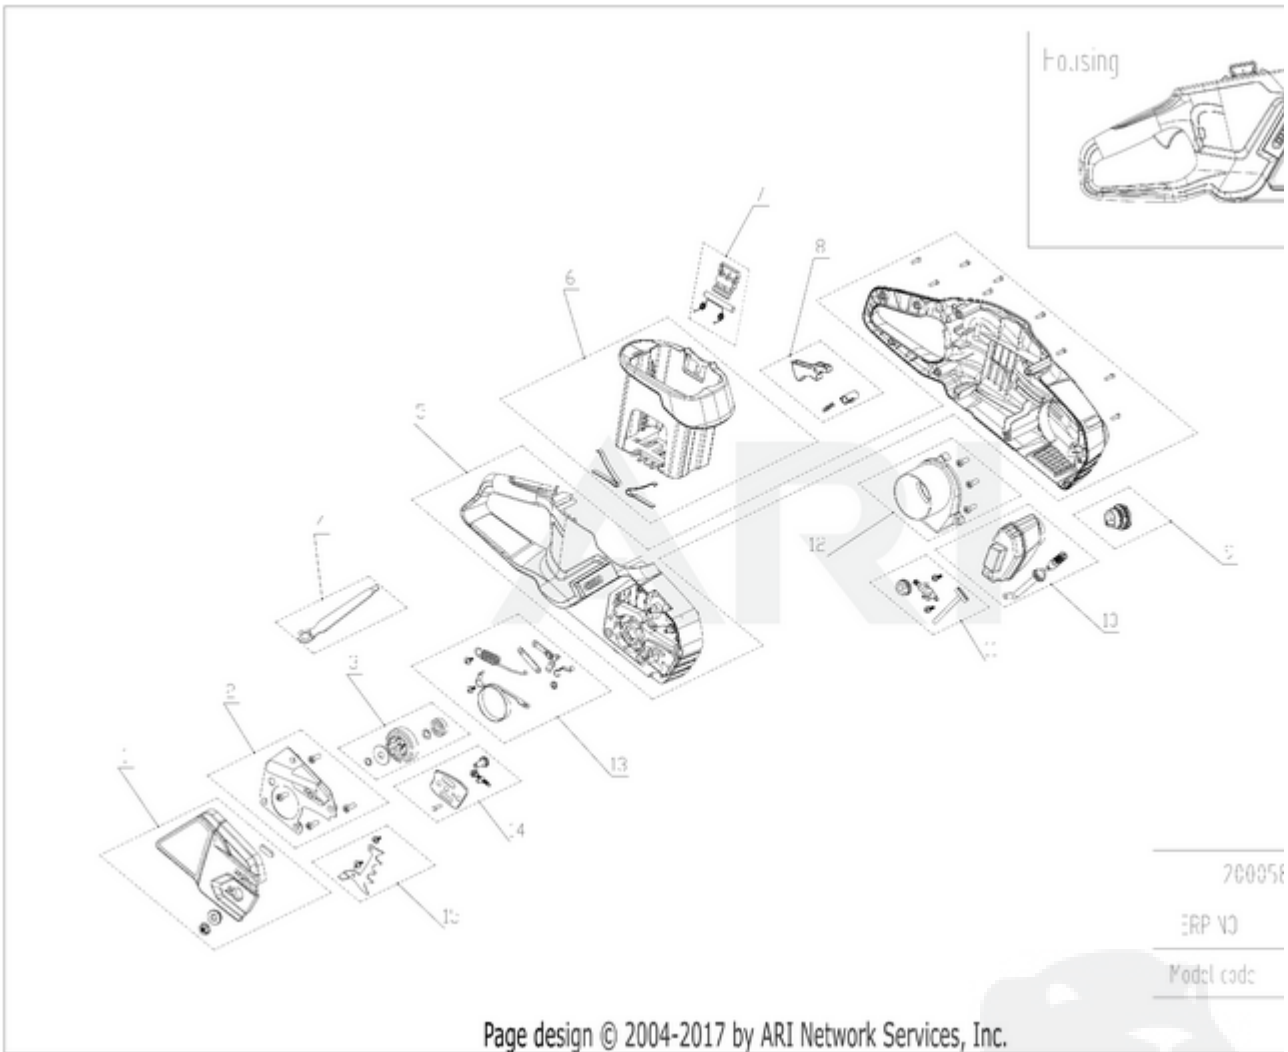

82V Chainsaw 1500W 82CS15 2000586 - Housing