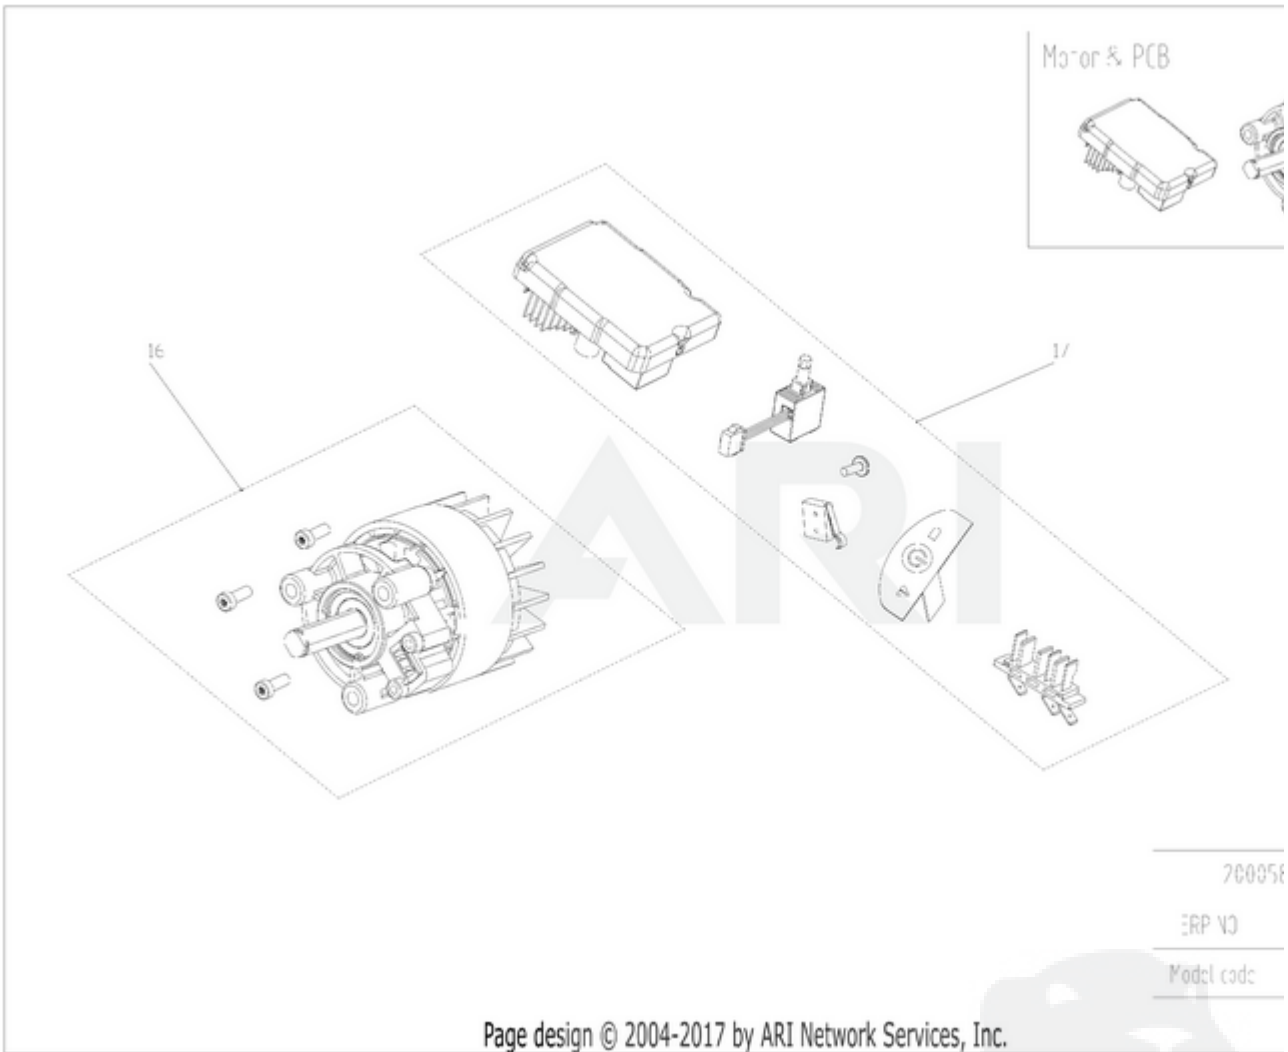

82V Chainsaw 1500W 82CS15 2000586 - Motor & PCB