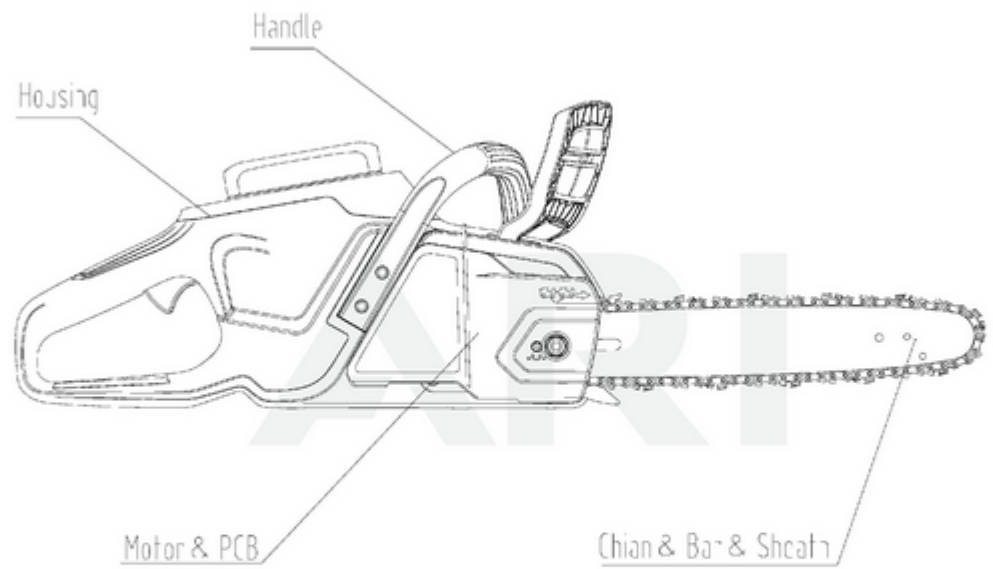

82V Chainsaw 1500W 82CS15 2000586 - 2000586 - Exploded view

ERP
Model

82V Chainsaw 1500W 82CS15 2000586 - Chain&Bar&Sheath

Chain & Bar & Sheath

2000586

ERP V3

Model code

Page design © 2004-2017 by ARI Network Services, Inc.

<b>Ref #</b>	<b>Part #</b>	<b>Description</b>	<b>Qty</b>	<b>Context Note</b>	<b>Cost MSRP</b>
20	R0100117-00	Blade cover	1	SET	
21	2907986	CR 35cm replacement chain	1	SET	
22	2907186	CR 35cm replacement bar	1	SET	

82V Chainsaw 1500W 82CS15 2000586 - Handle&Guard

Ref #	Part #	Description	Qty	Context	Note	Cost	MSRP
18	R0100010-00	Auxiliary Handle assembly	1	SET			
		Auxiliary Handle	1				
		Screw ST4*14-F	2				
		Screw ST4.0X25-F T20	1				
19	R0100116-00	Front Guard assembly	1	SET			
		Front Guard	1				
		Guard leg	1				
		Screw ST4*14-F	3				
		Washer	1				