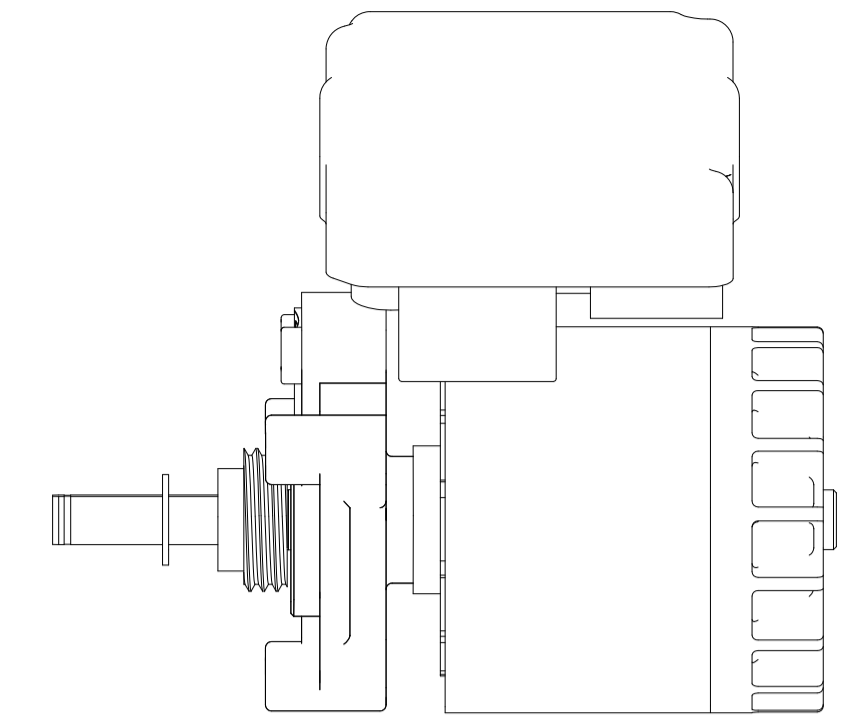

Motor & PCB

2000286-BZ	
ERP NO.	2000286
Model code	40CS15