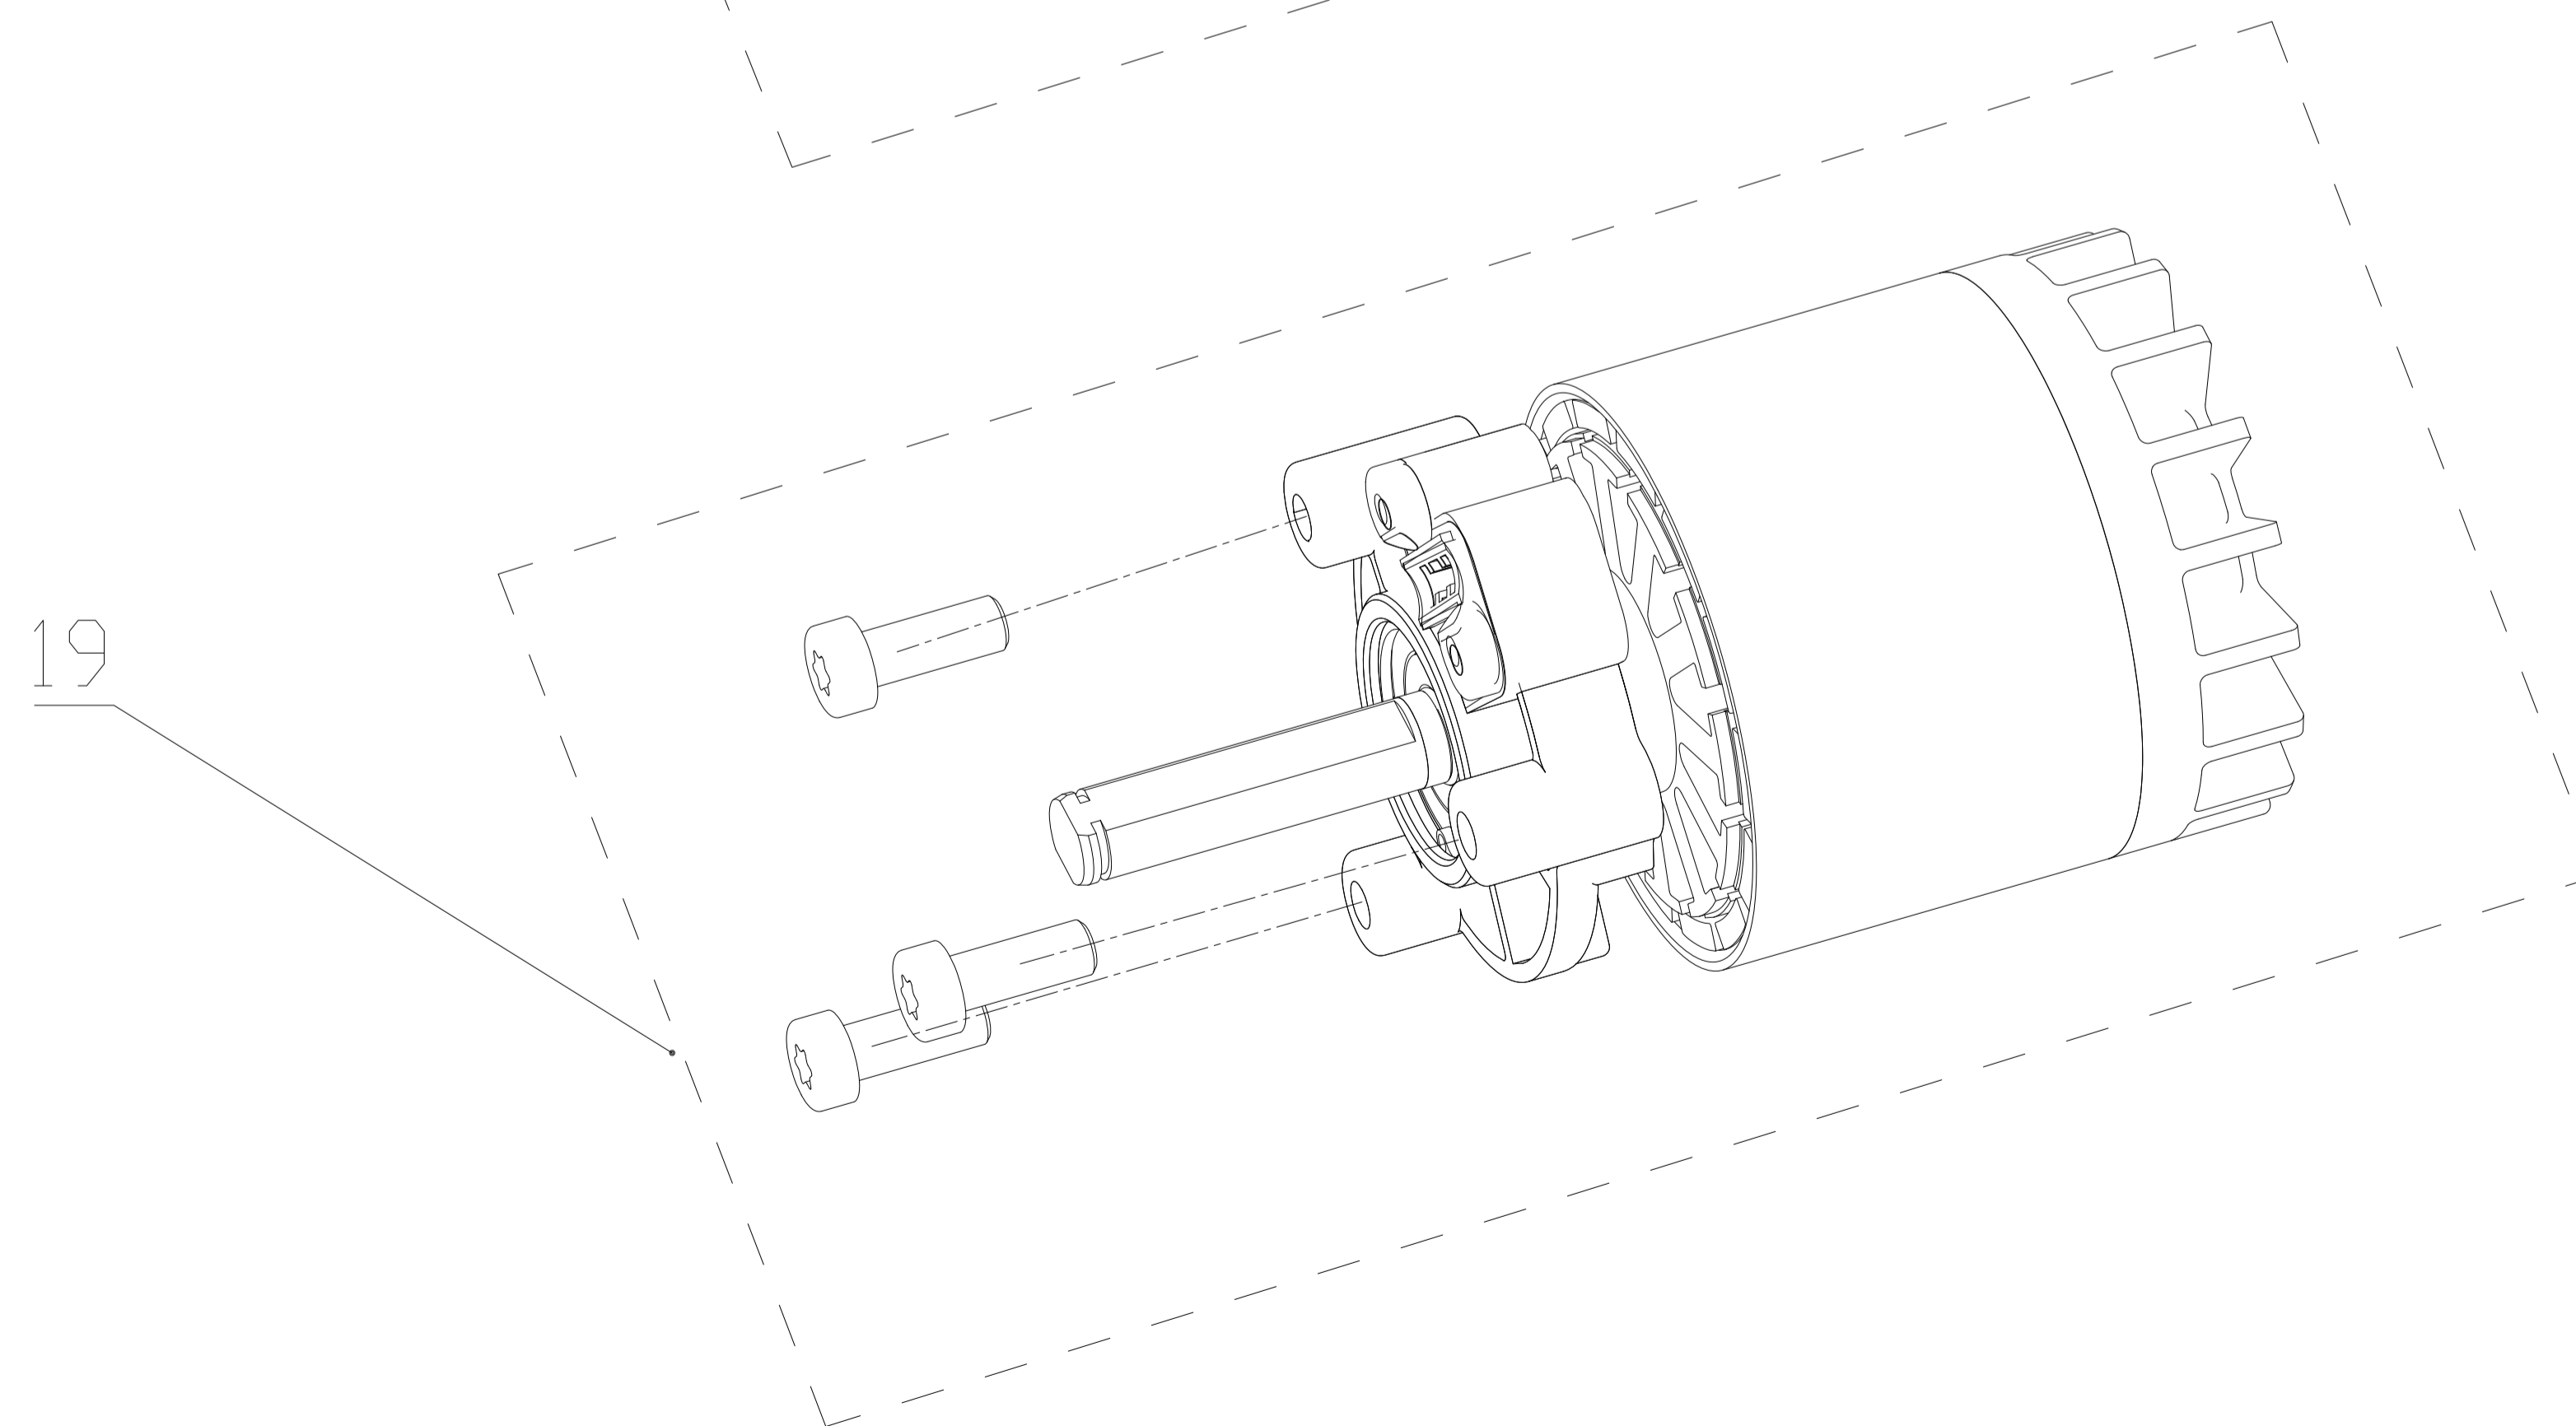

Motor & PCB

2000286-BZ	
ERP NO.	2000286
Model code	40CS15