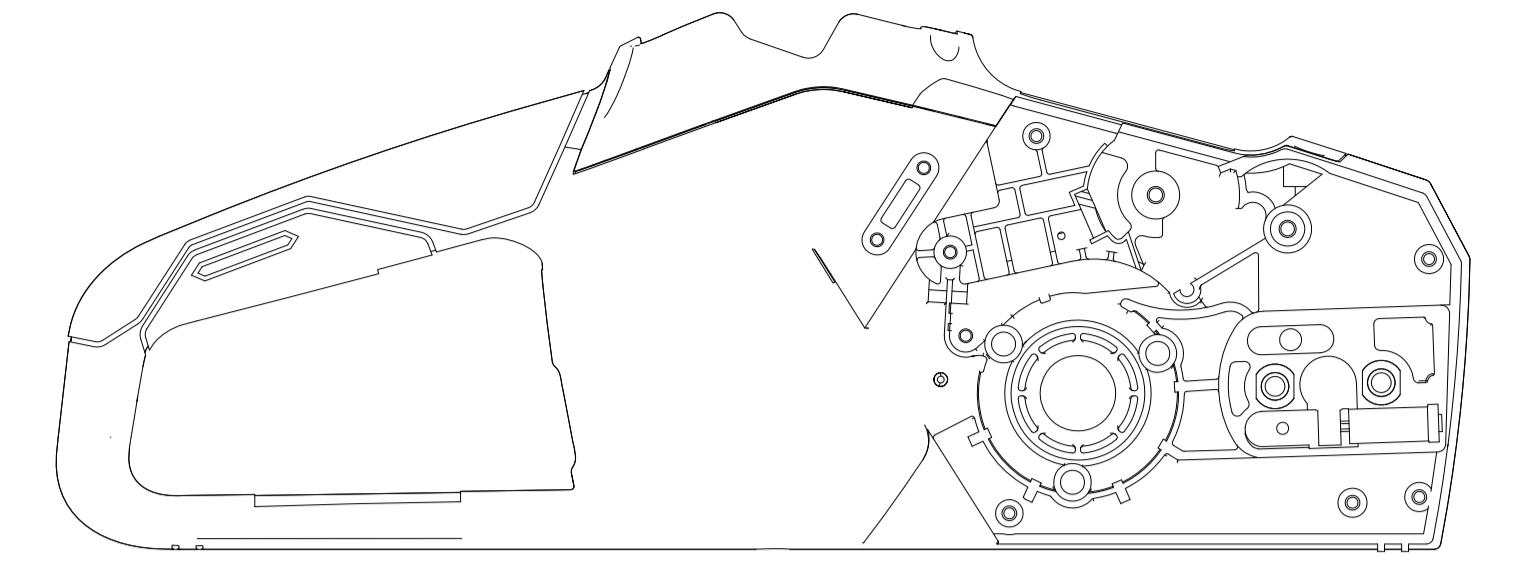

2000286-BZ	
ERP NO.	2000286
Model code	40CS15

Housing

2000286-BZ	
ERP NO.	2000286
Model code	40CS15

Ref #	Part #	Description	Qty	Context	Note	Cost	MSRP
1	RA341092029B	Chain cover assembly	1		set		
		Chain cover	1				
		Sleeve	2				
		Washer	1				
		Flange nut M8	2				
		Steel wire retainer ring for shaft	2				
2	RA341062029B	Bar bracket assembly	1		set		
		Bar bracket	1				
		Screw	3				
3	RA339012028A	Chain wheel assembly	1		set		
		Brake disc	1				
		Sprocket gasket	1				
		Circlips	1				
		Sprocket gasket	1				
		Bearing 6000	1				
4	RA333001890	Spanner	1		set		
5	RA341052029B	Left housing assembly	1		set		
		Left housing	1				
		Screw ST4.2×16	7				
		Air inlet cover	1				
		Screw ST4.2×14	4				
6	RA341052030	Battery box housing assembly	1		set		
		Battery box housing	1				
		Screw ST4.2*10-F	2				
		Buckle	1				
7	RA341081900D	Switch assembly	1		set		
		Spring	1				
		Self-lock button	1				
		Switch trigger	1				
8	RA341072029B	Right housing assembly	1		set		
9	RA341012029B	Up Housing cover assembly	1		set		
		Up Housing cover	1				
		Screw ST4.2×14	6				
10	RA311052703	Oil tank Knob assembly	1		set		
11	RA313022029	Oil tank assembly	1		set		
		Oil tank housing assembly	1				
		Filter assembly	1				
		Oil tube	1				
12	RA341022029A	Guard	1		set		
13	RA34900590B	Oil pump assembly	1		set		
		Oil pump	1				

Ref #	Part #	Description	Qty	Context	Note	Cost	MSRP
		Screw	2				
		Oil outlet Tube	1				
14	RA311072029	Mechanical brakes assembly	1	set			
		Brake hinges	1				
		Brake steel strip	1				
		Brake spring	1				
		Screw with washer	1				
		Connector	1				
		Spring washer	1				
		Axle sleeve	1				
		E rings	1				
15	RA311031063AA	Tensioning gear assembly	1	set			
		Tensioning gear	1				
		Screw	2				
16	RA333061075B	Chain block assembly	1	set			
		Chain block	1				
		Screw	1				
17	RA311052029	Felling dog assembly	1	set			
		Felling dog	1				
		Screw	2				