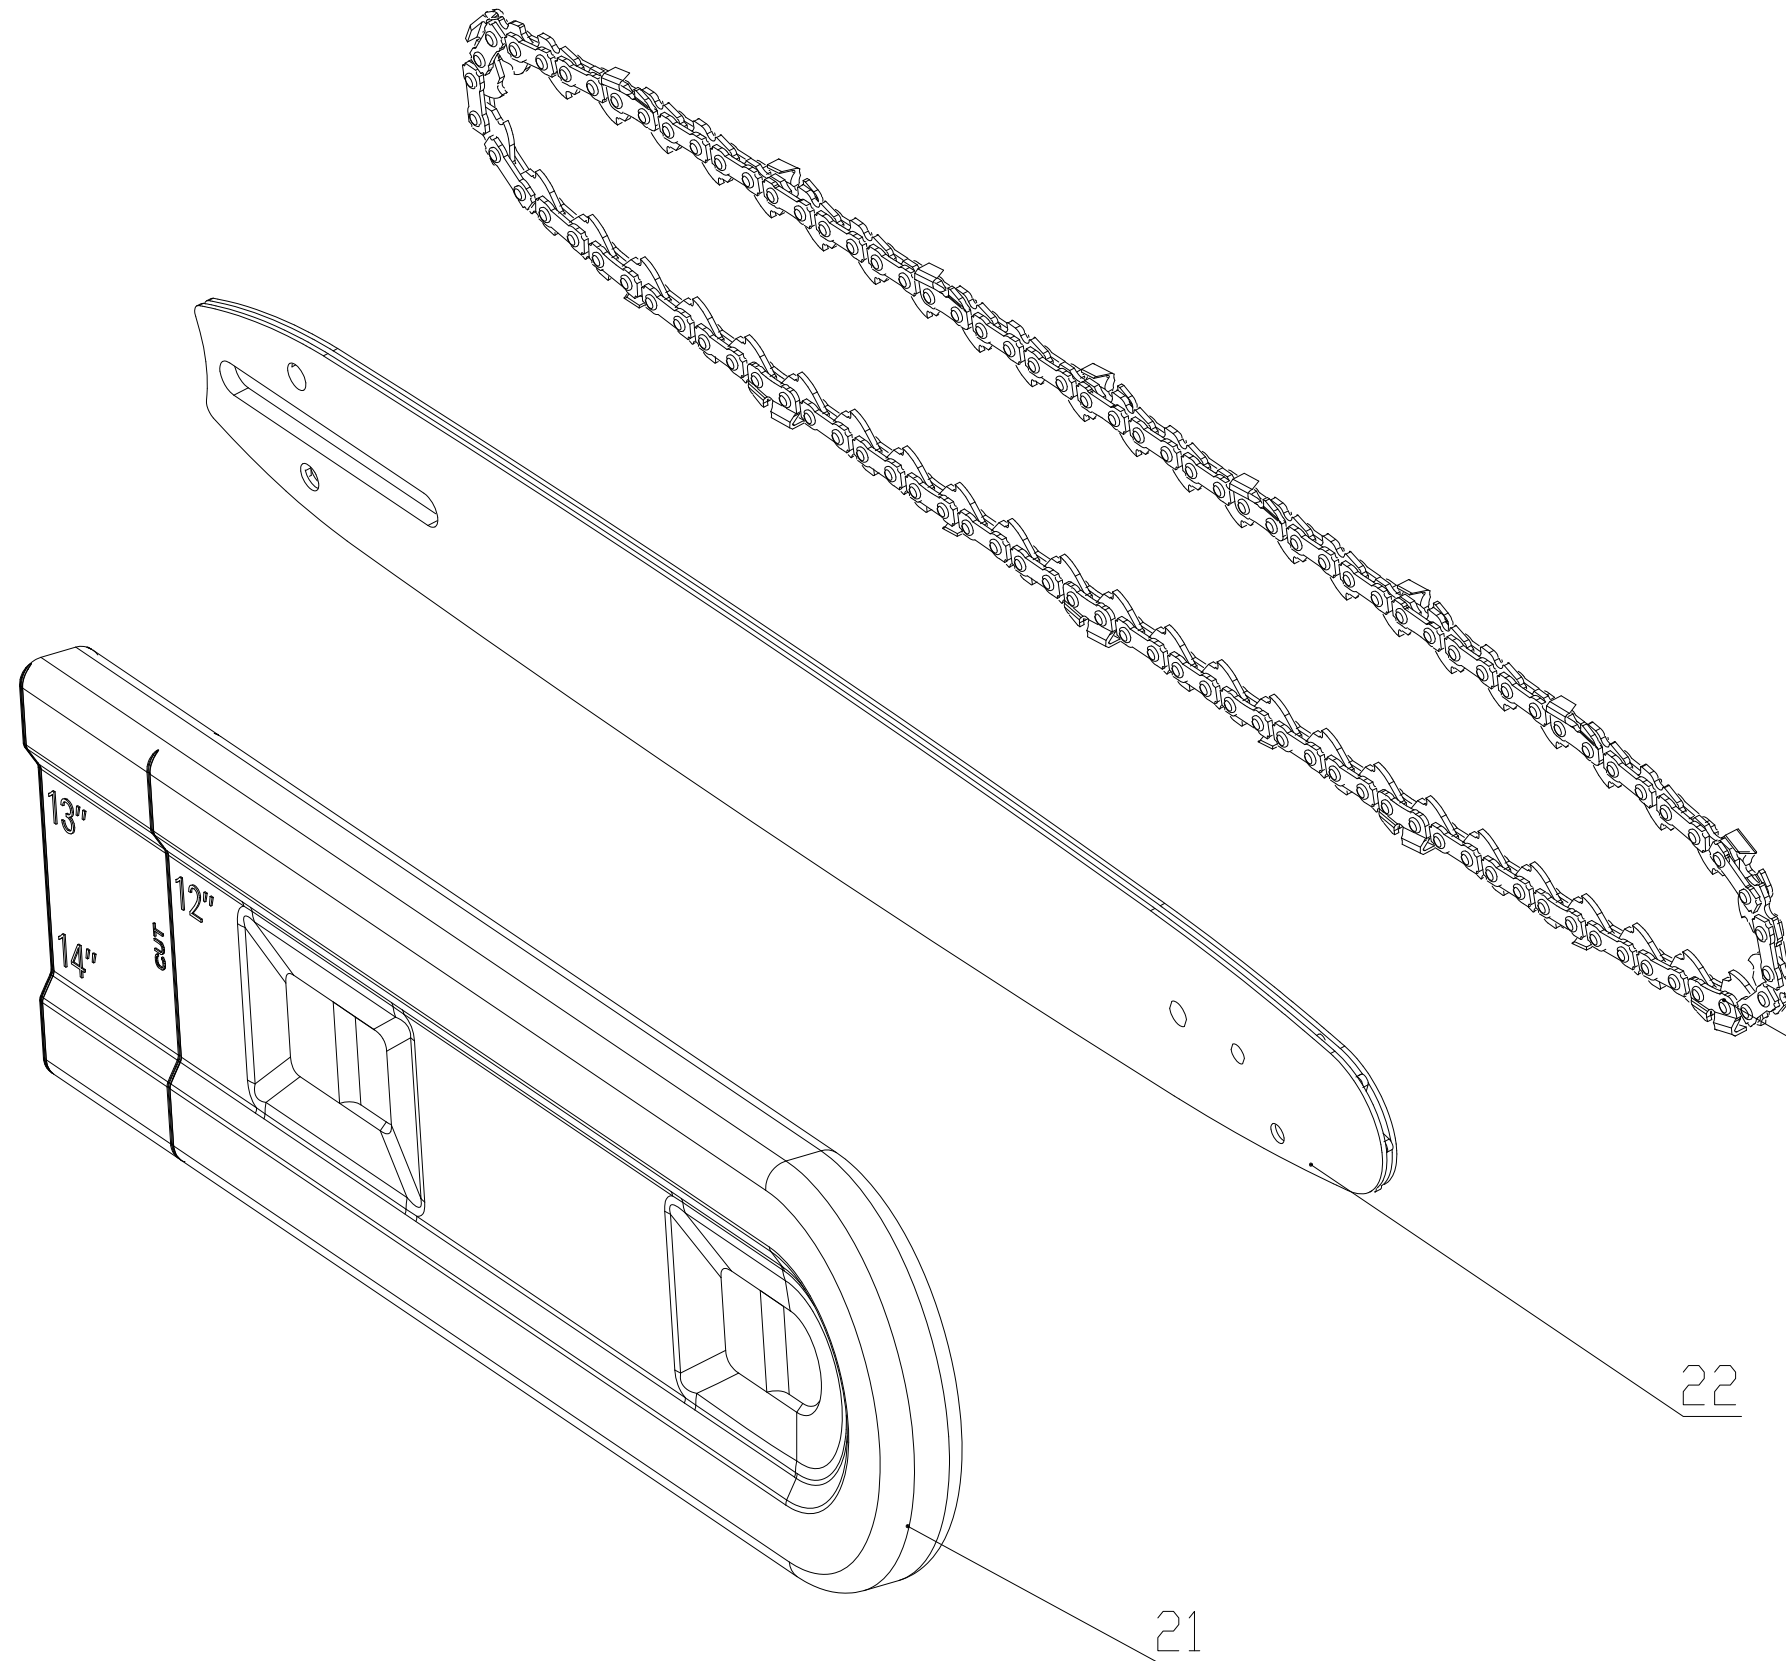

Ref #	Part #	Description	Qty	Context	Note	Cost	MSRP
		Screw	2				
		Oil outlet Tube	1				
14	RA311072029	Mechanical brakes assembly	1	set			
		Brake hinges	1				
		Brake steel strip	1				
		Brake spring	1				
		Screw with washer	1				
		Connector	1				
		Spring washer	1				
		Axle sleeve	1				
		E rings	1				
15	RA311031063AA	Tensioning gear assembly	1	set			
		Tensioning gear	1				
		Screw	2				
16	RA333061075B	Chain block assembly	1	set			
		Chain block	1				
		Screw	1				
17	RA311052029	Felling dog assembly	1	set			
		Felling dog	1				
		Screw	2				

Handle

20

2000286-BZ	
ERP NO.	2000286
Model code	40CS15

Ref #	Part #	Description	Qty	Context	Note	Cost	MSRP
20	RA341032029	Auxiliary handle assembly	1		set		
		Auxiliary handle	1				
		Screw	2				
		Screw	2				

Chain&Bar&Sheath

23

22

21

2000286-BZ	
ERP NO.	2000286
Model code	40CS15

Ref #	Part #	Description	Qty	Context	Note	Cost	MSRP
21	RA341182031A	Blade sheath spare part	1		set		
22	RA31100590K	Chain bar spare part	1		set		
23	RA31101590	Saw chian spare part	1		set		