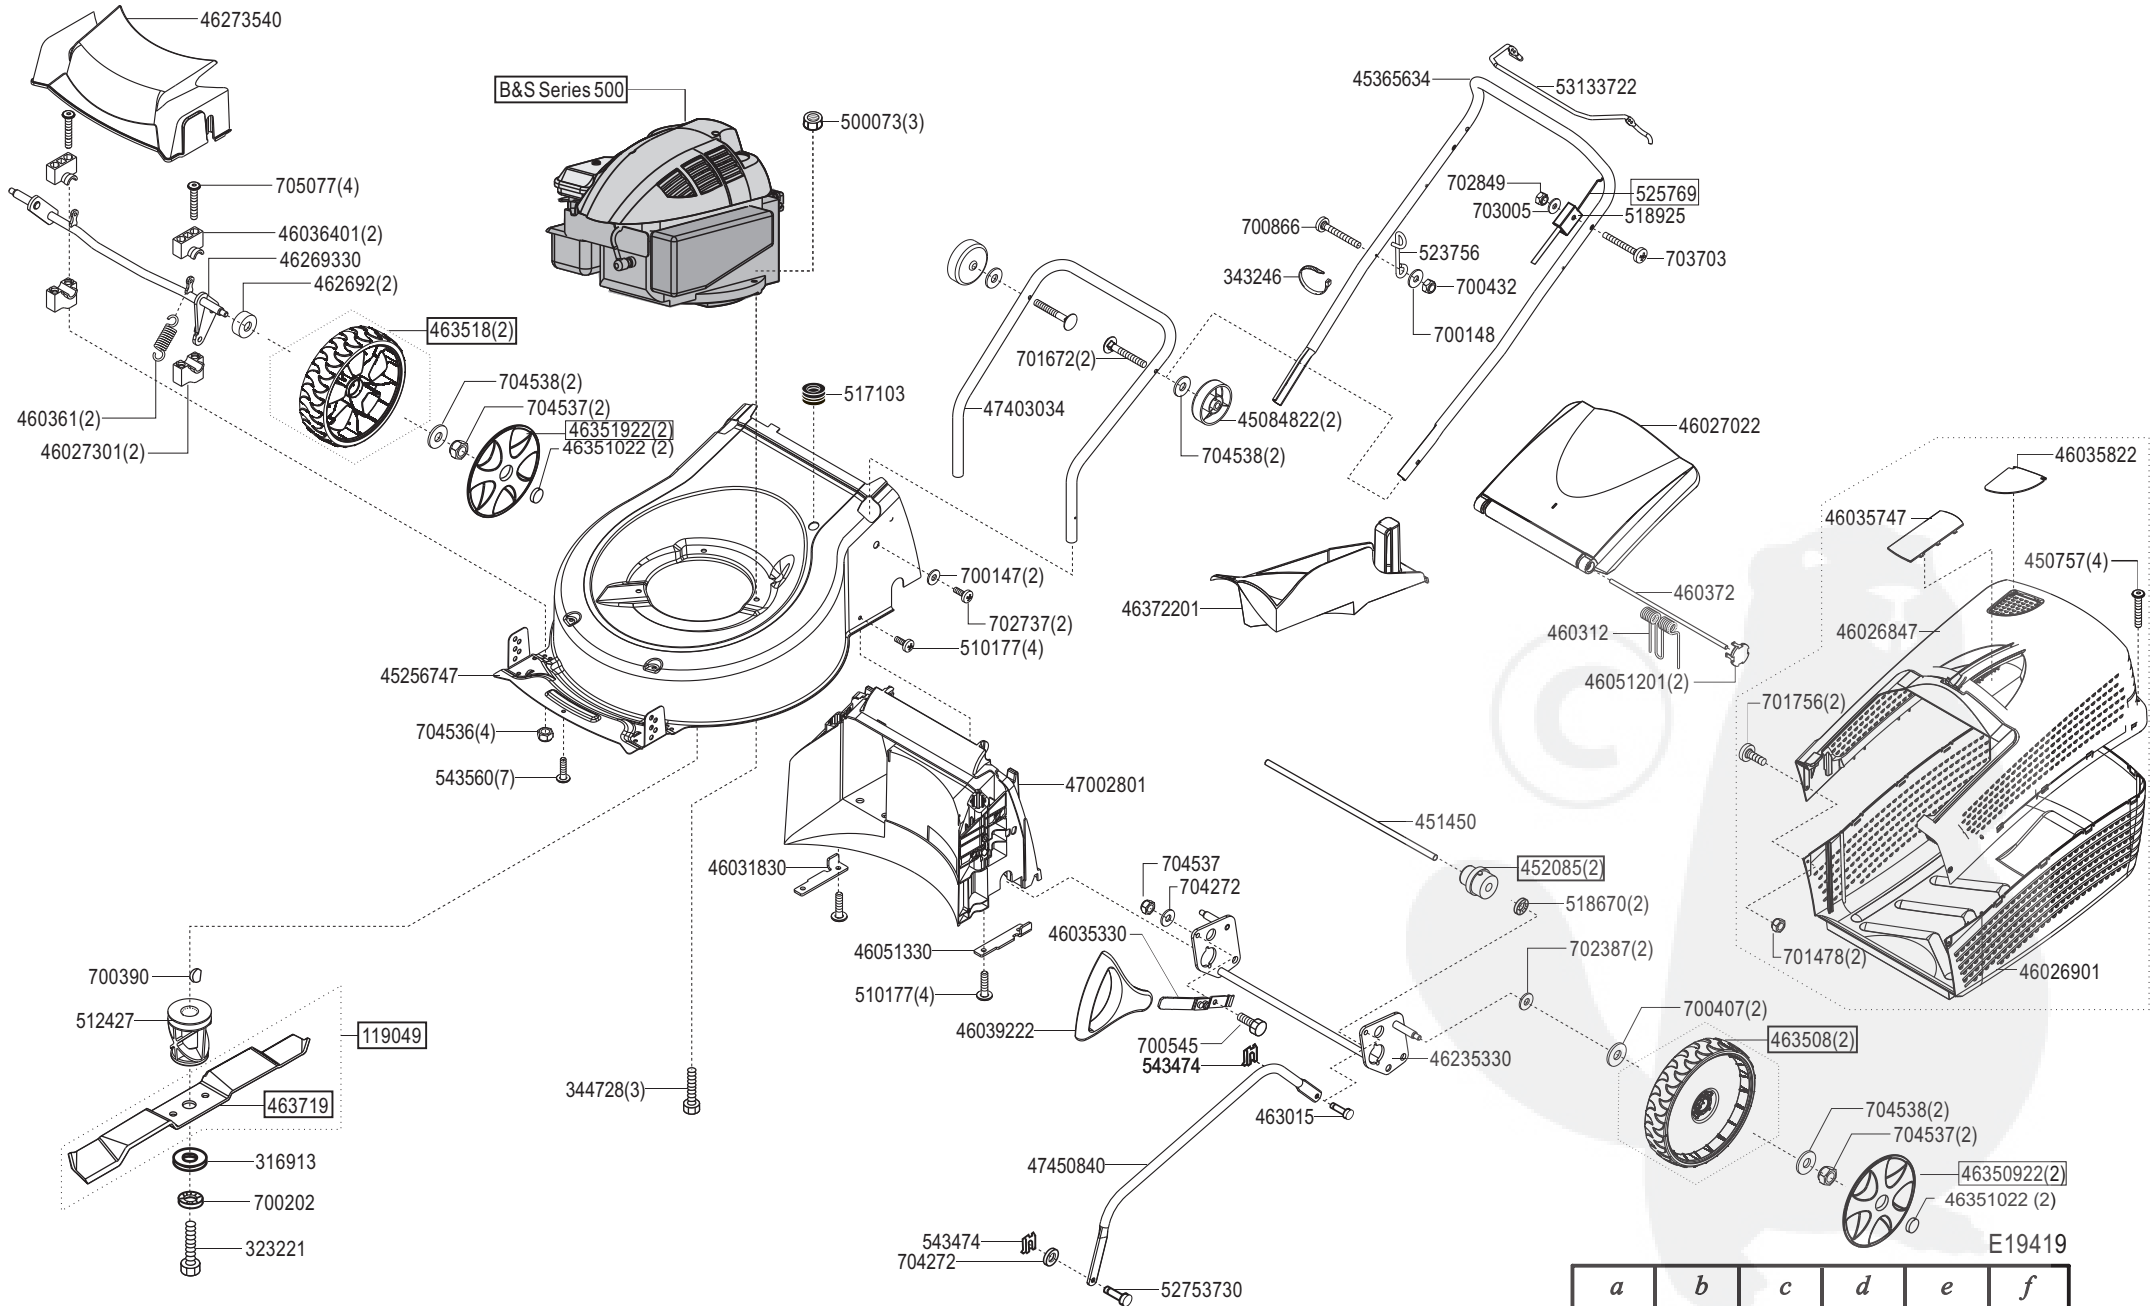

BRILL Plus 42 XL 5.0

Art. Nr. 119419

E19419

a	b	c	d	e	f
---	---	---	---	---	---