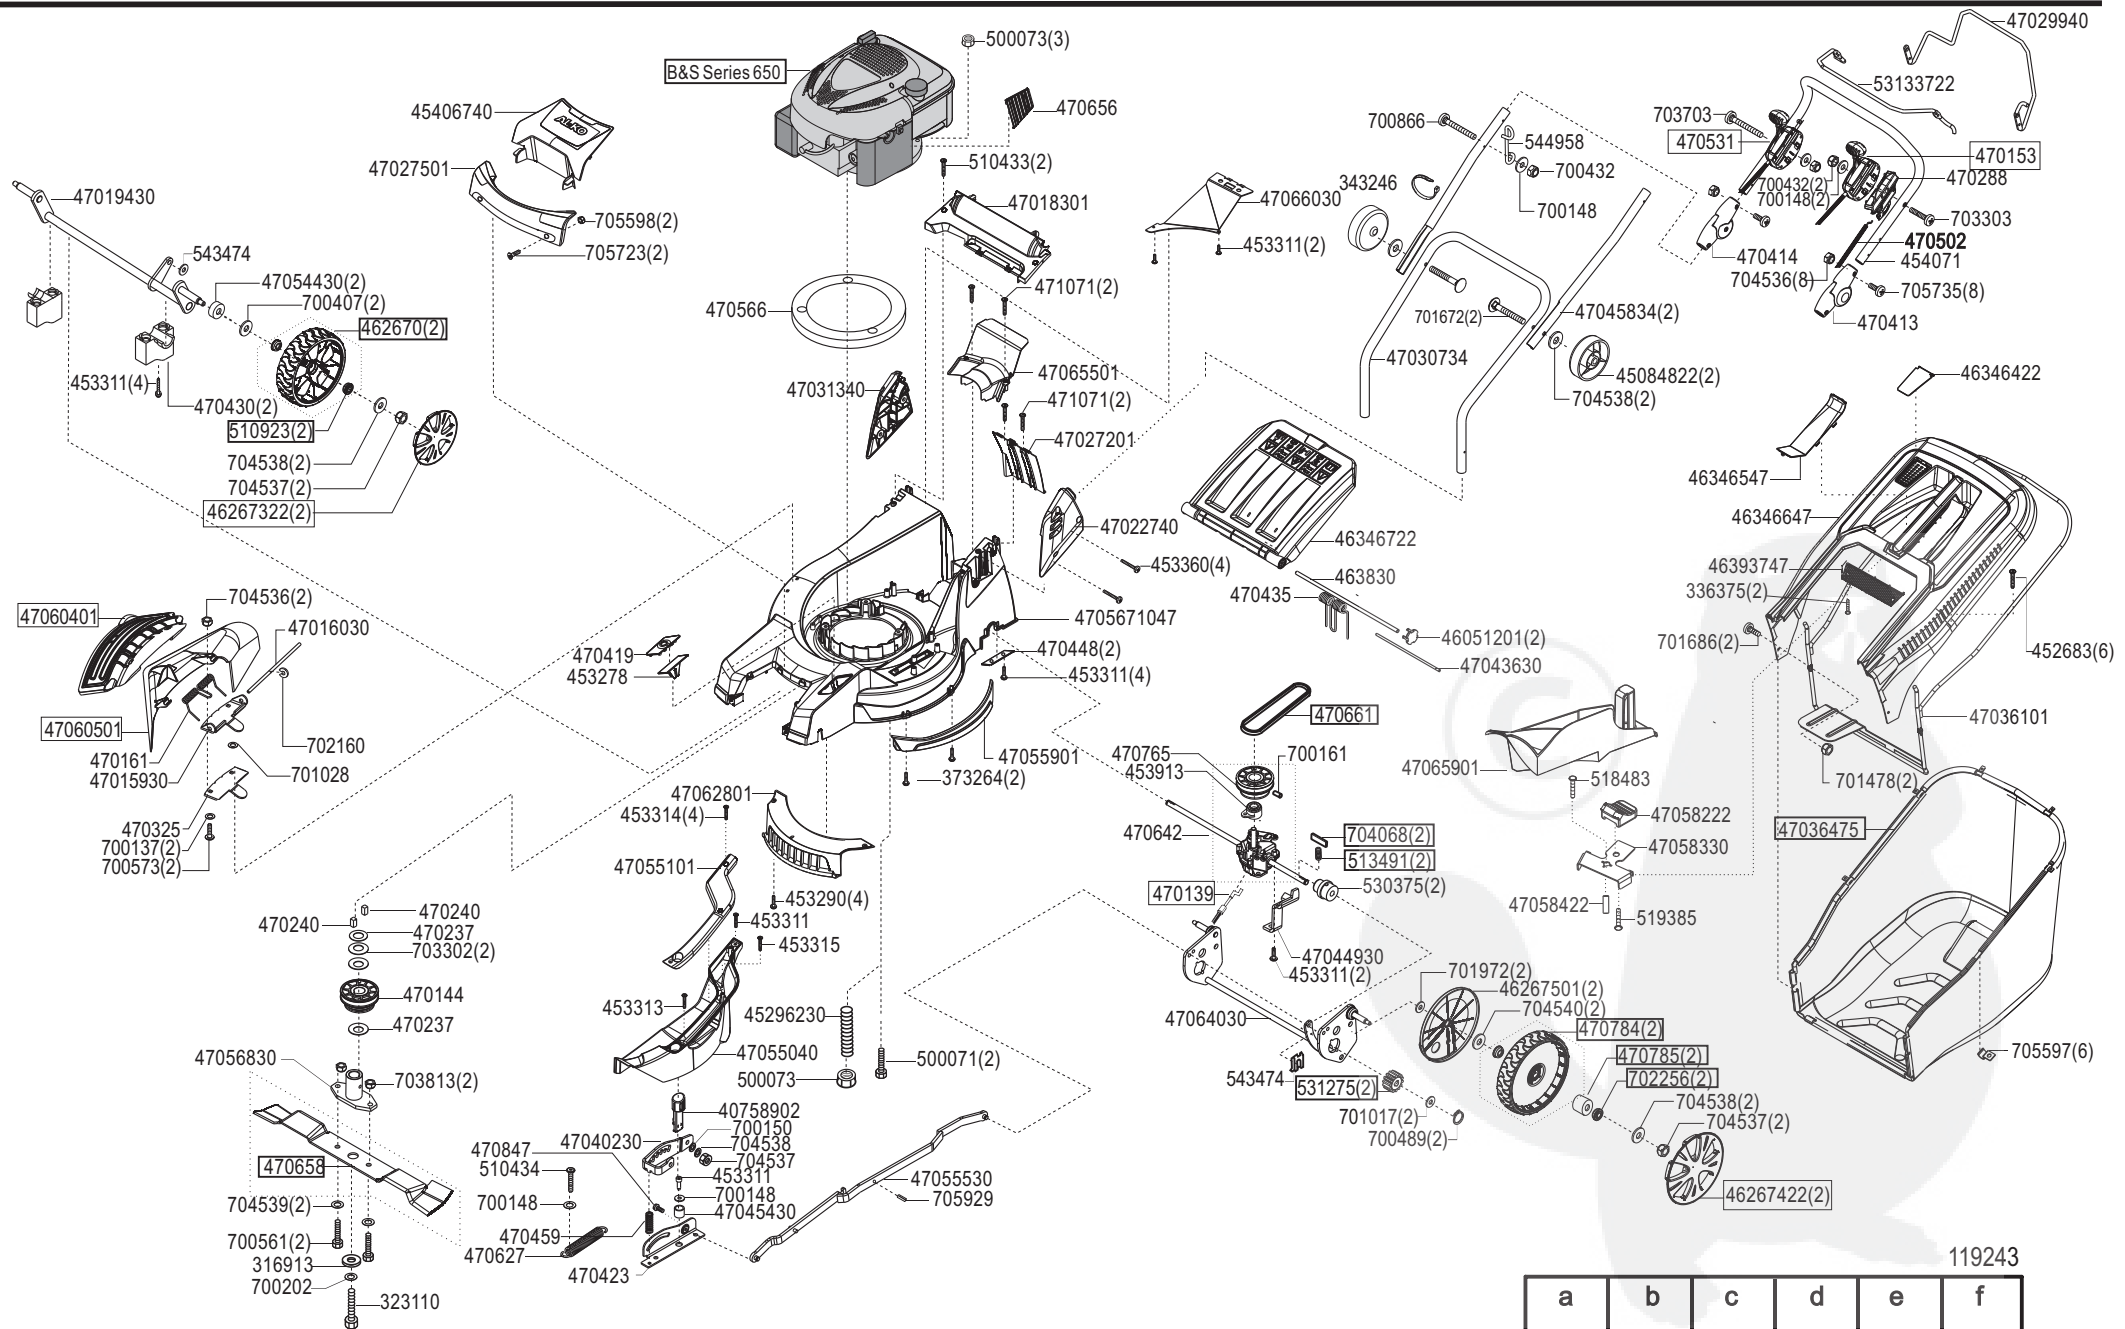

# ALULINE Quattro 48 XLRV

Art. Nr. 119369

a	b	c	d	e	f
---	---	---	---	---	---