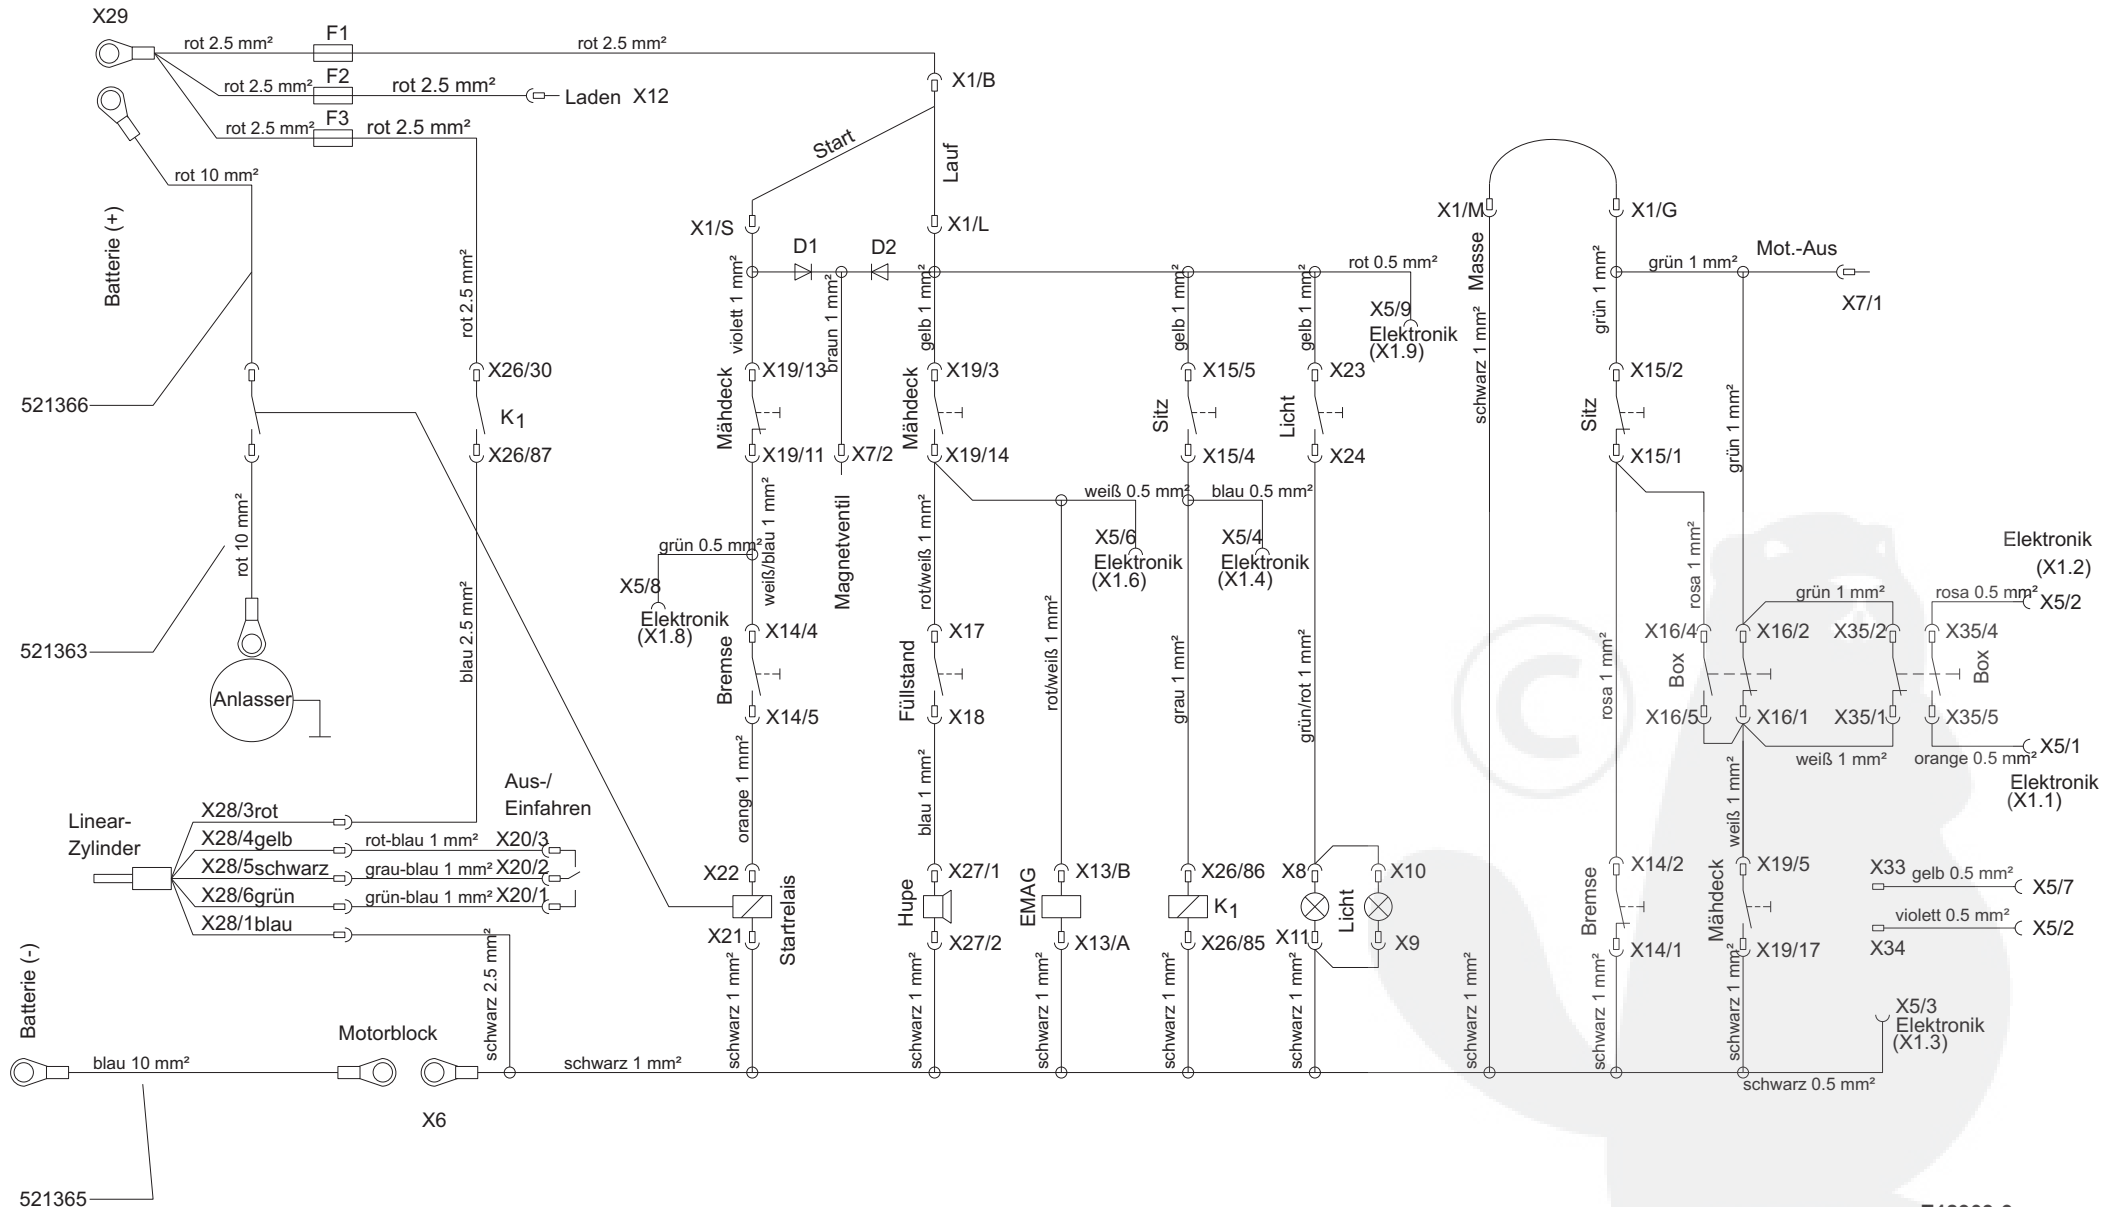

Crossover 102/20 HE

Art. Nr. 65059 / 118903

E18903-3

a	b	c	d	e	f
---	---	---	---	---	---

Crossover 102/20 HE

Art. Nr. 65059 / 118903

E18903-4

a	b	c	d	e	f
---	---	---	---	---	---

Crossover 102/20 HE

Art. Nr. 65059 / 118903

E18903-5

a	b	c	d	e	f
---	---	---	---	---	---

Crossover 102/20 HE

Art. Nr. 65059 / 118903

E18903-6

a	b	c	d	e	f
---	---	---	---	---	---

Crossover 102/20 HE

Art. Nr. 65059 / 118903

E18903-7

a	b	c	d	e	f
---	---	---	---	---	---

Crossover 102/20 HE

Art. Nr. 65059 / 118903

E18903-8

a	b	c	d	e	f
---	---	---	---	---	---

Crossover 102/20 HE

Art. Nr. 65059 / 118903

E18903-9

a	b	c	d	e	f
---	---	---	---	---	---