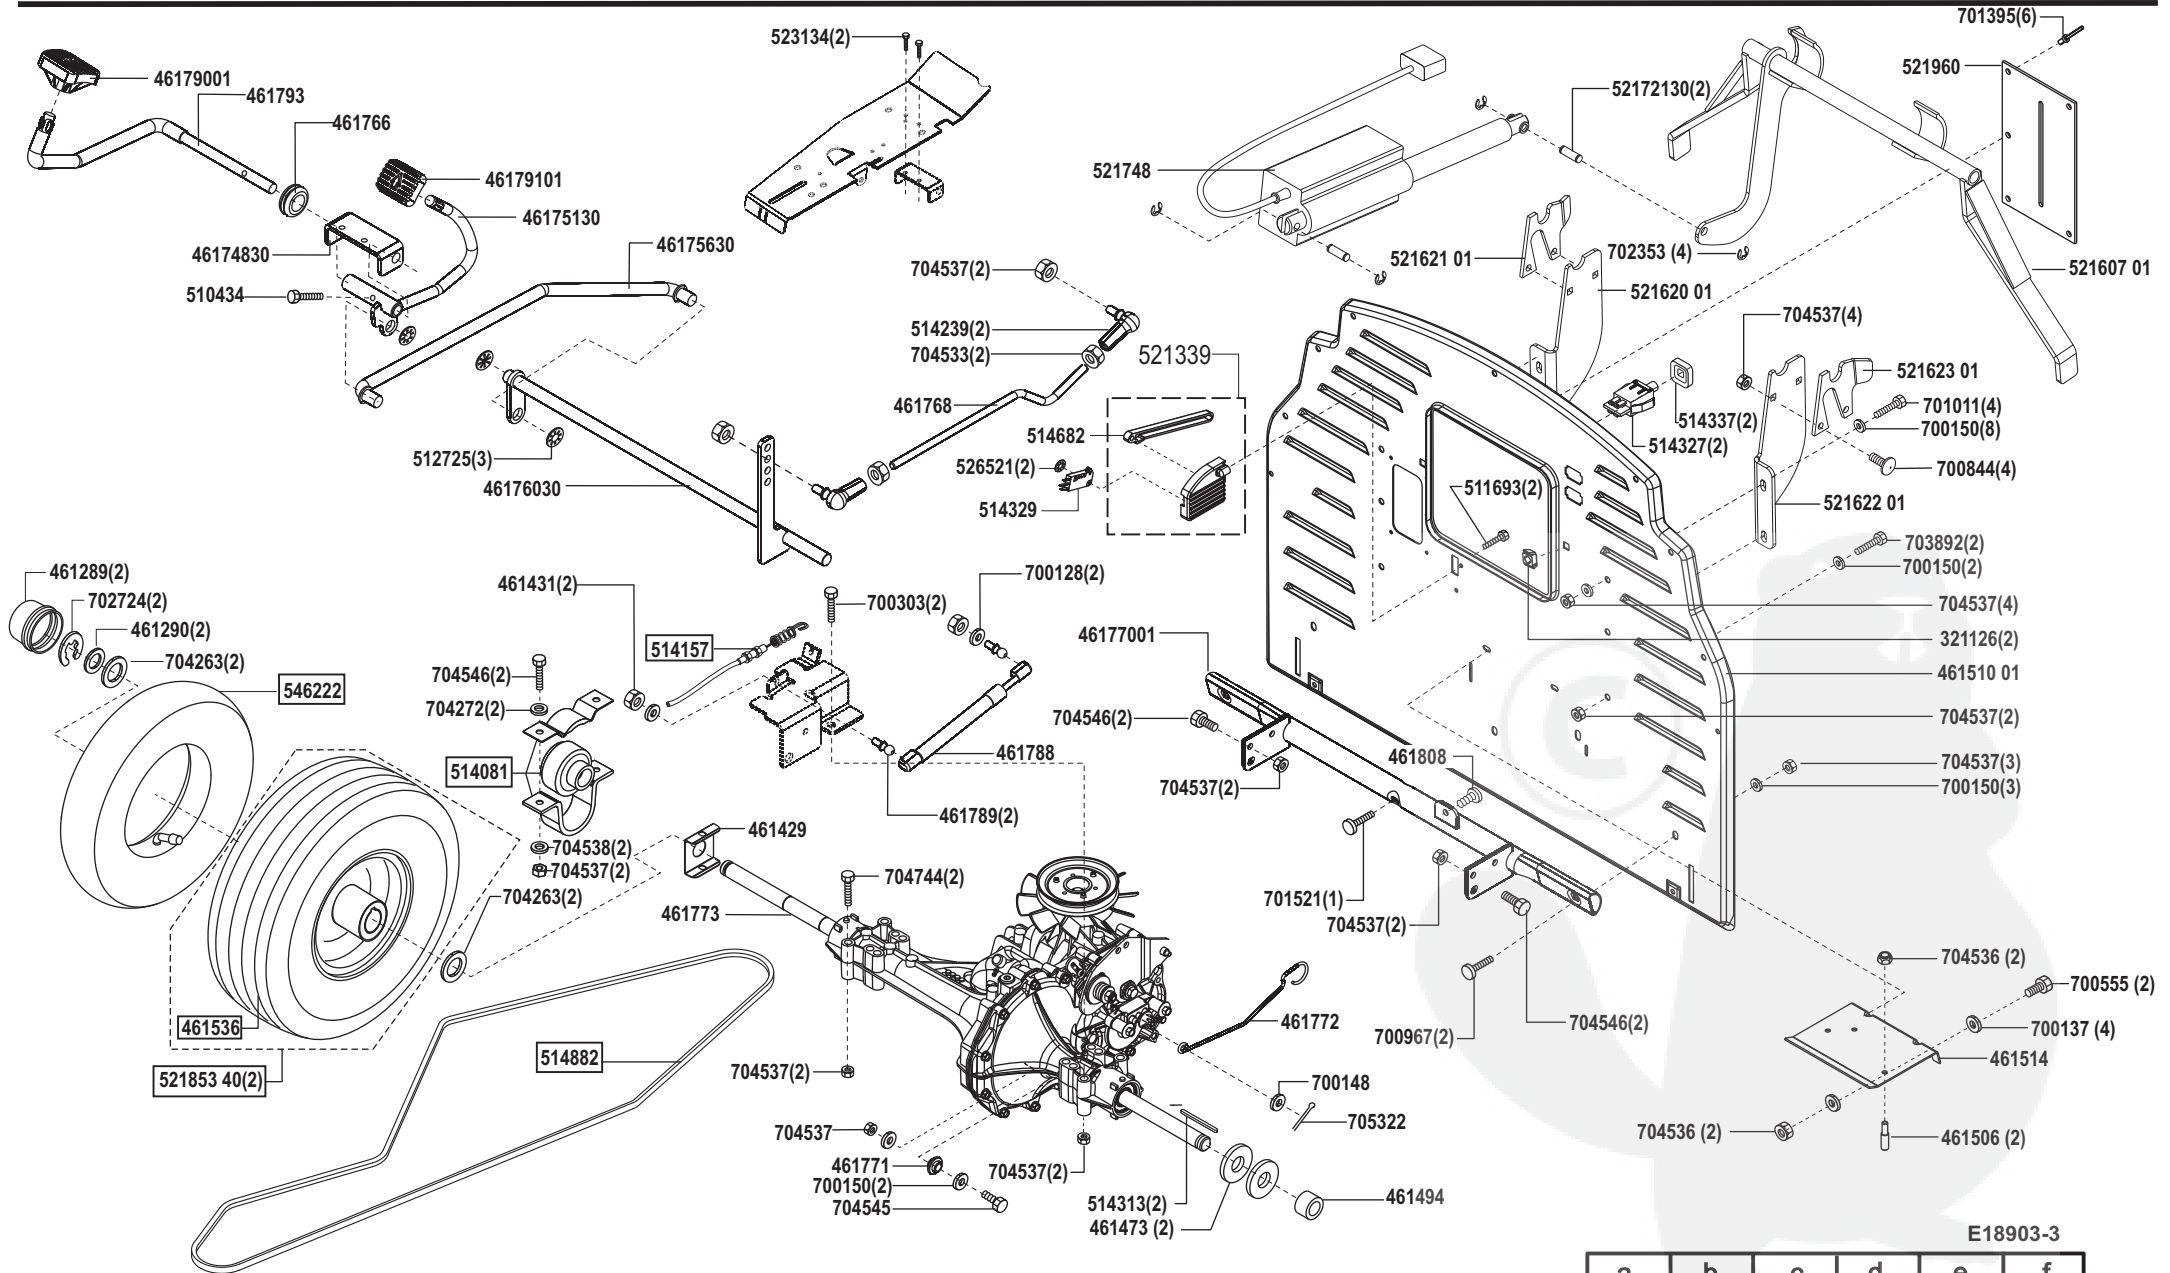

Crossover 102/20 HE

Art. Nr. 65059 / 118903

E18903-1

a	b	c	d	e	f
01/07					

Crossover 102/20 HE

Art. Nr. 65059 / 118903

E18903-2

a	b	c	d	e	f
---	---	---	---	---	---

Crossover 102/20 HE

Art. Nr. 65059 / 118903

E18903-3

a	b	c	d	e	f
---	---	---	---	---	---

Crossover 102/20 HE

Art. Nr. 65059 / 118903

E18903-4

a	b	c	d	e	f
---	---	---	---	---	---

Crossover 102/20 HE

Art. Nr. 65059 / 118903

E18903-5

a	b	c	d	e	f
---	---	---	---	---	---

Crossover 102/20 HE

Art. Nr. 65059 / 118903

E18903-6

a	b	c	d	e	f
---	---	---	---	---	---

Crossover 102/20 HE

Art. Nr. 65059 / 118903

E18903-7

a	b	c	d	e	f
---	---	---	---	---	---

Crossover 102/20 HE

Art. Nr. 65059 / 118903

E18903-8

a	b	c	d	e	f
---	---	---	---	---	---