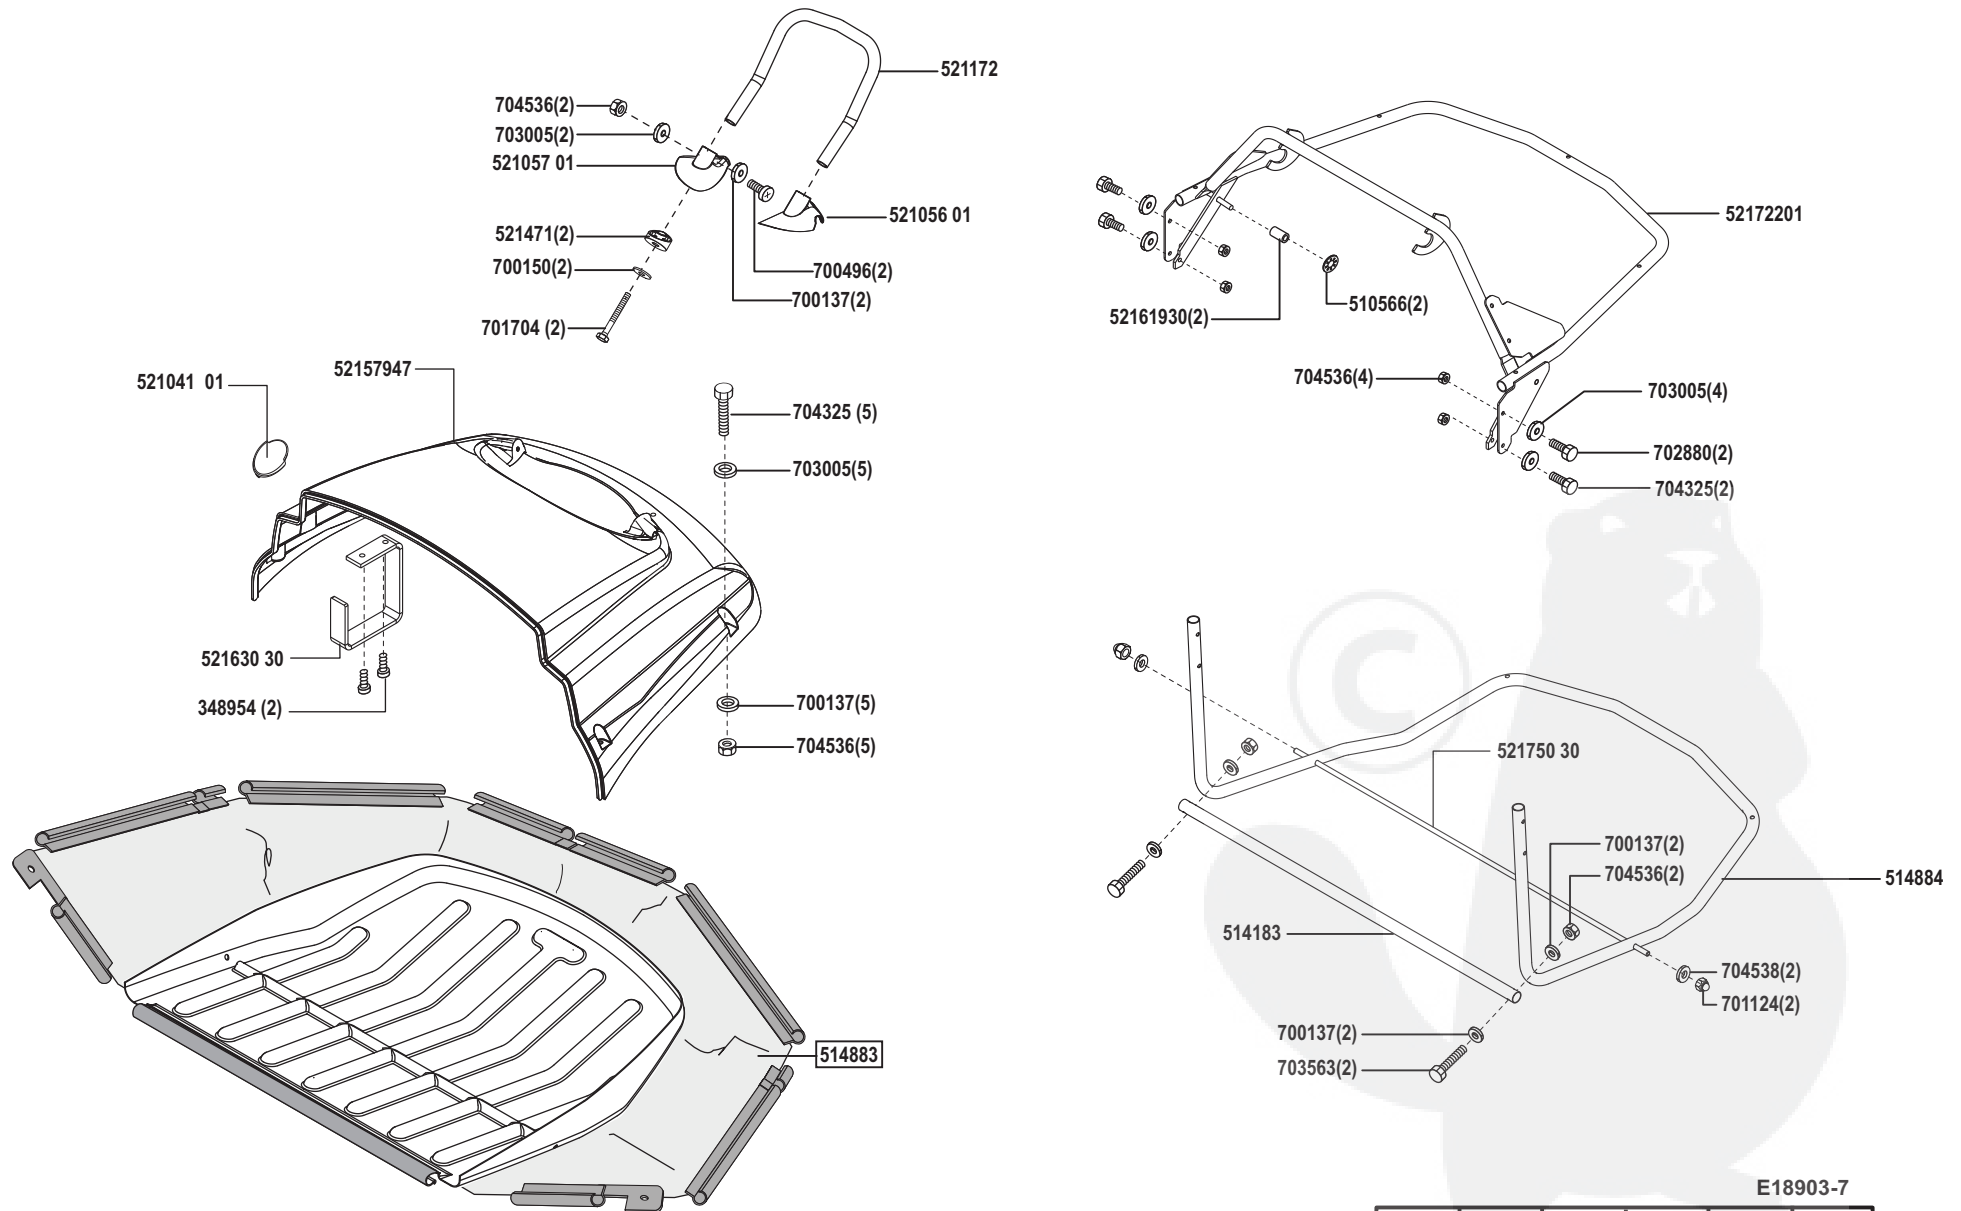

Crossover 102/20 HE

Art. Nr. 65059 / 118903

E18903-5

a	b	c	d	e	f
---	---	---	---	---	---

Crossover 102/20 HE

Art. Nr. 65059 / 118903

E18903-6

a	b	c	d	e	f
---	---	---	---	---	---

Crossover 102/20 HE

Art. Nr. 65059 / 118903

E18903-7

a	b	c	d	e	f
---	---	---	---	---	---

Crossover 102/20 HE

Art. Nr. 65059 / 118903

E18903-8

a	b	c	d	e	f
---	---	---	---	---	---

Crossover 102/20 HE

Art. Nr. 65059 / 118903

E18903-9

a	b	c	d	e	f
---	---	---	---	---	---