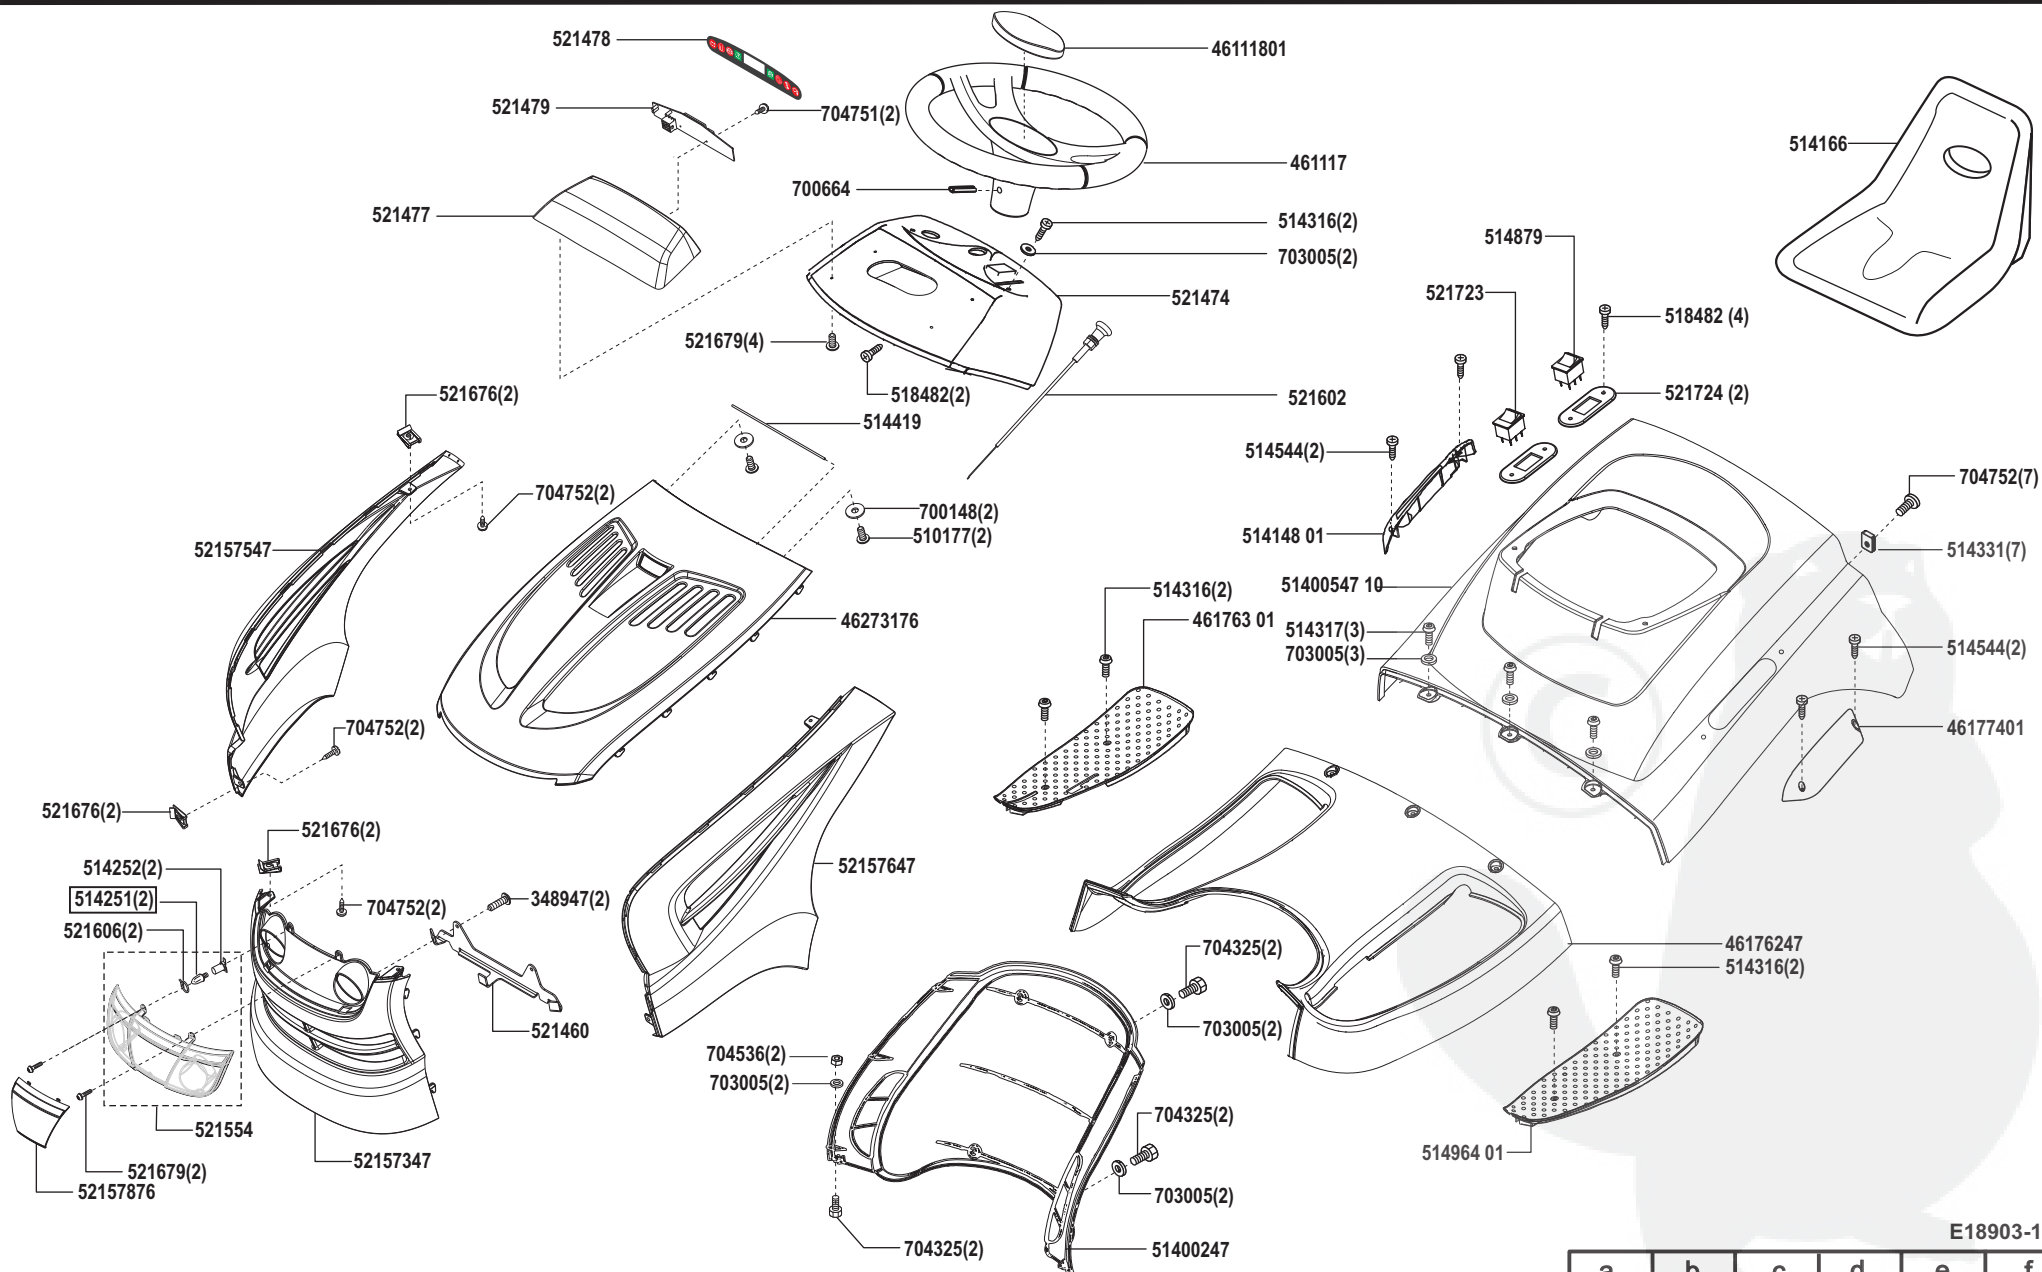

Crossover 102/20 HE

Art. Nr. 65059 / 118903

E18903-1

a	b	c	d	e	f
01/07					

Crossover 102/20 HE

Art. Nr. 65059 / 118903

E18903-2

a	b	c	d	e	f
---	---	---	---	---	---

Crossover 102/20 HE

Art. Nr. 65059 / 118903

E18903-3

a	b	c	d	e	f
---	---	---	---	---	---

Crossover 102/20 HE

Art. Nr. 65059 / 118903

E18903-4

a	b	c	d	e	f
---	---	---	---	---	---

Crossover 102/20 HE

Art. Nr. 65059 / 118903

E18903-5

a	b	c	d	e	f
---	---	---	---	---	---

Crossover 102/20 HE

Art. Nr. 65059 / 118903

E18903-6

a	b	c	d	e	f
---	---	---	---	---	---