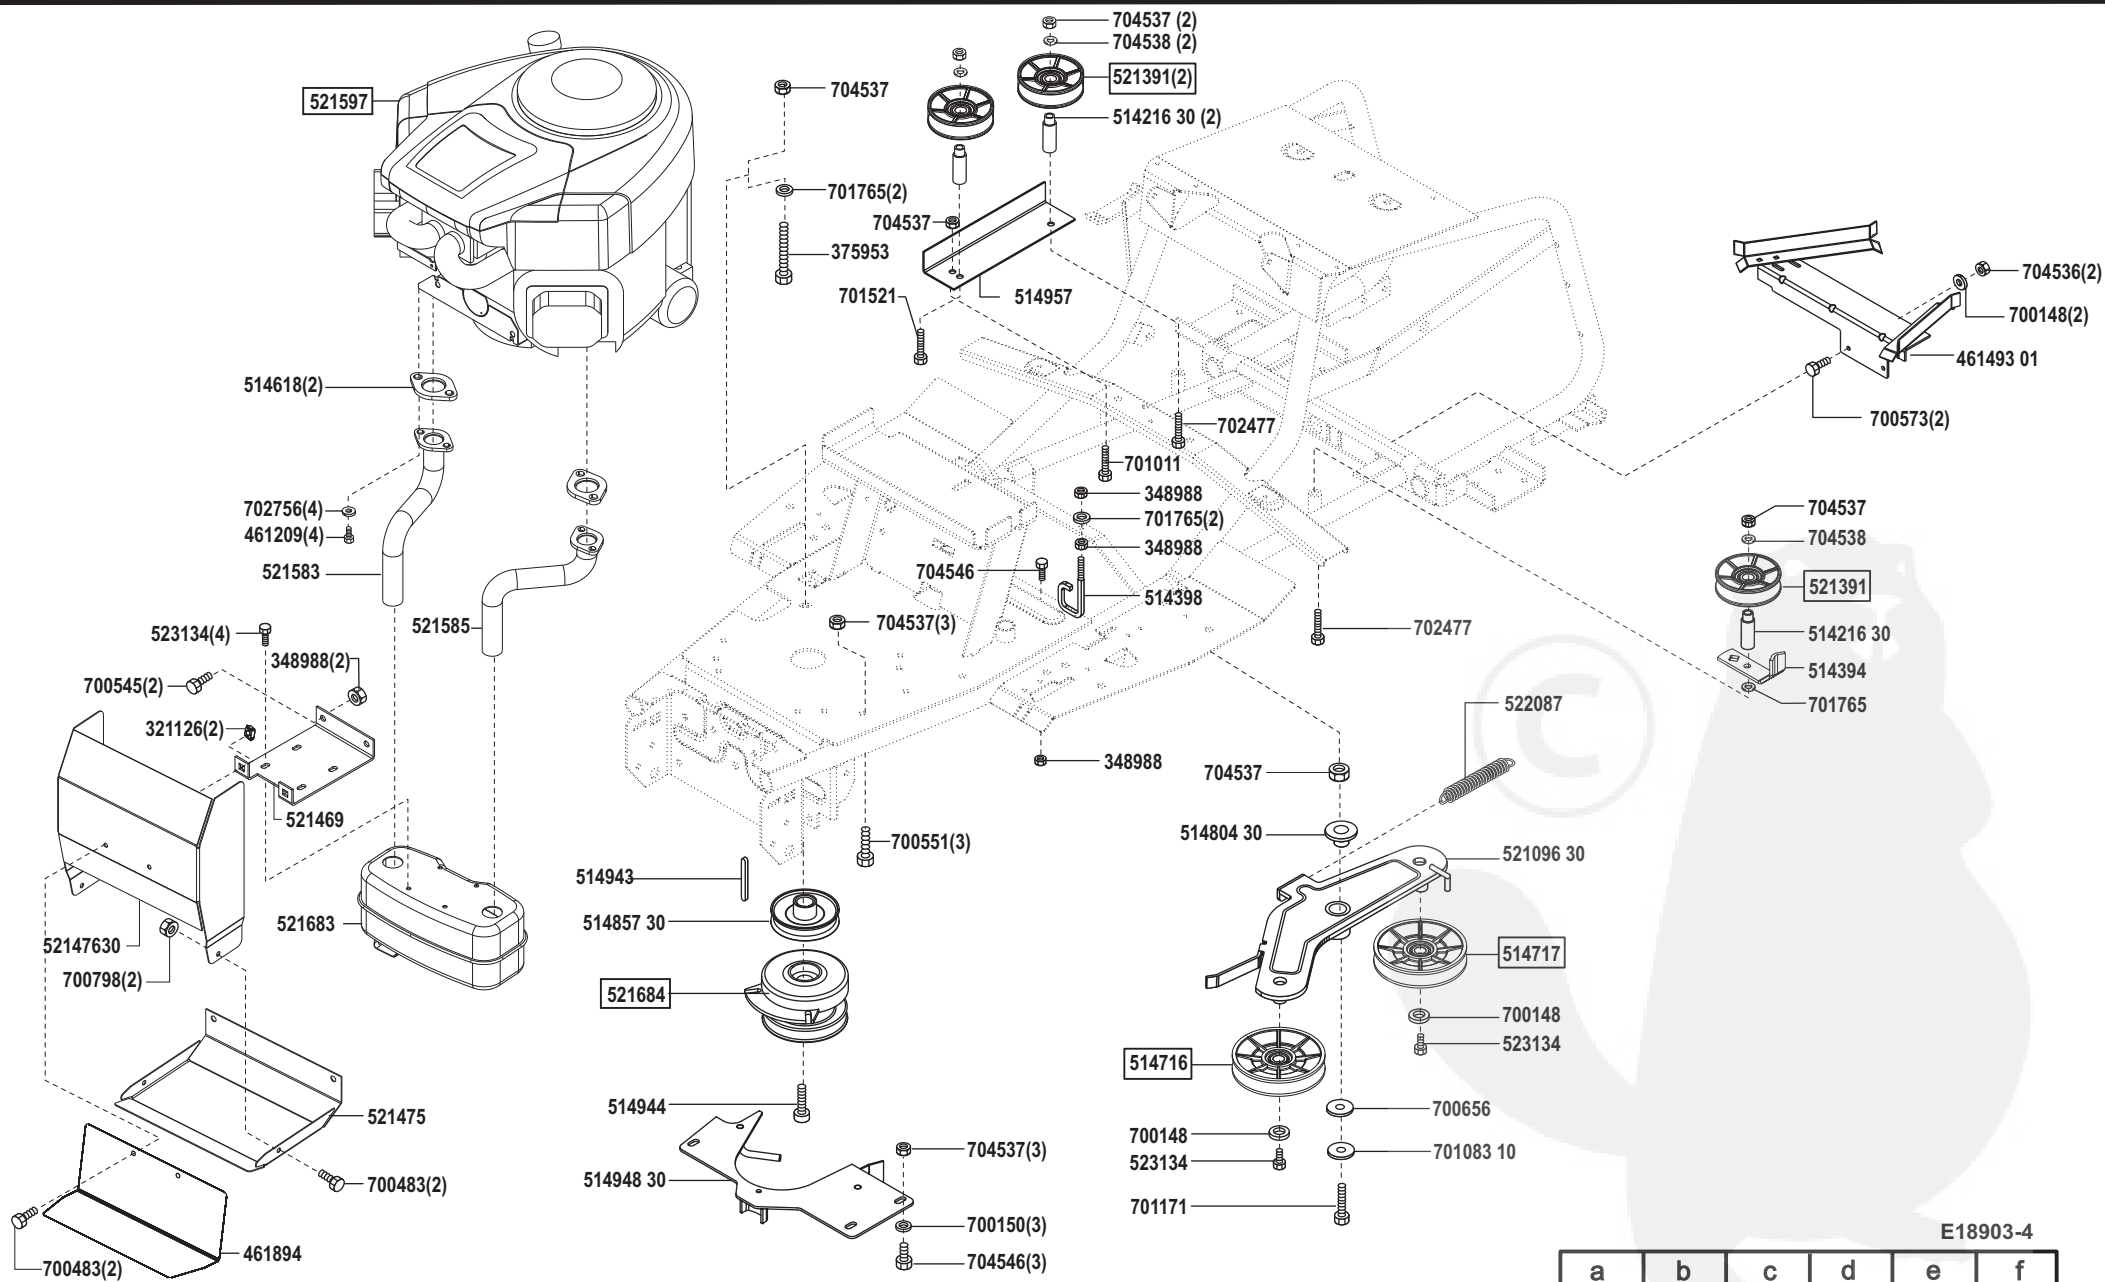

Crossover 102/20 HE

Art. Nr. 65059 / 118903

E18903-1

a	b	c	d	e	f
01/07					

Crossover 102/20 HE

Art. Nr. 65059 / 118903

E18903-2

a	b	c	d	e	f
---	---	---	---	---	---

Crossover 102/20 HE

Art. Nr. 65059 / 118903

E18903-3

a	b	c	d	e	f
---	---	---	---	---	---

Crossover 102/20 HE

Art. Nr. 65059 / 118903

E18903-4

a	b	c	d	e	f
---	---	---	---	---	---

Crossover 102/20 HE

Art. Nr. 65059 / 118903

E18903-5

a	b	c	d	e	f
---	---	---	---	---	---

Crossover 102/20 HE

Art. Nr. 65059 / 118903

E18903-6

a	b	c	d	e	f
---	---	---	---	---	---

Crossover 102/20 HE

Art. Nr. 65059 / 118903

E18903-7

a	b	c	d	e	f
---	---	---	---	---	---

Crossover 102/20 HE

Art. Nr. 65059 / 118903

E18903-8

a	b	c	d	e	f
---	---	---	---	---	---