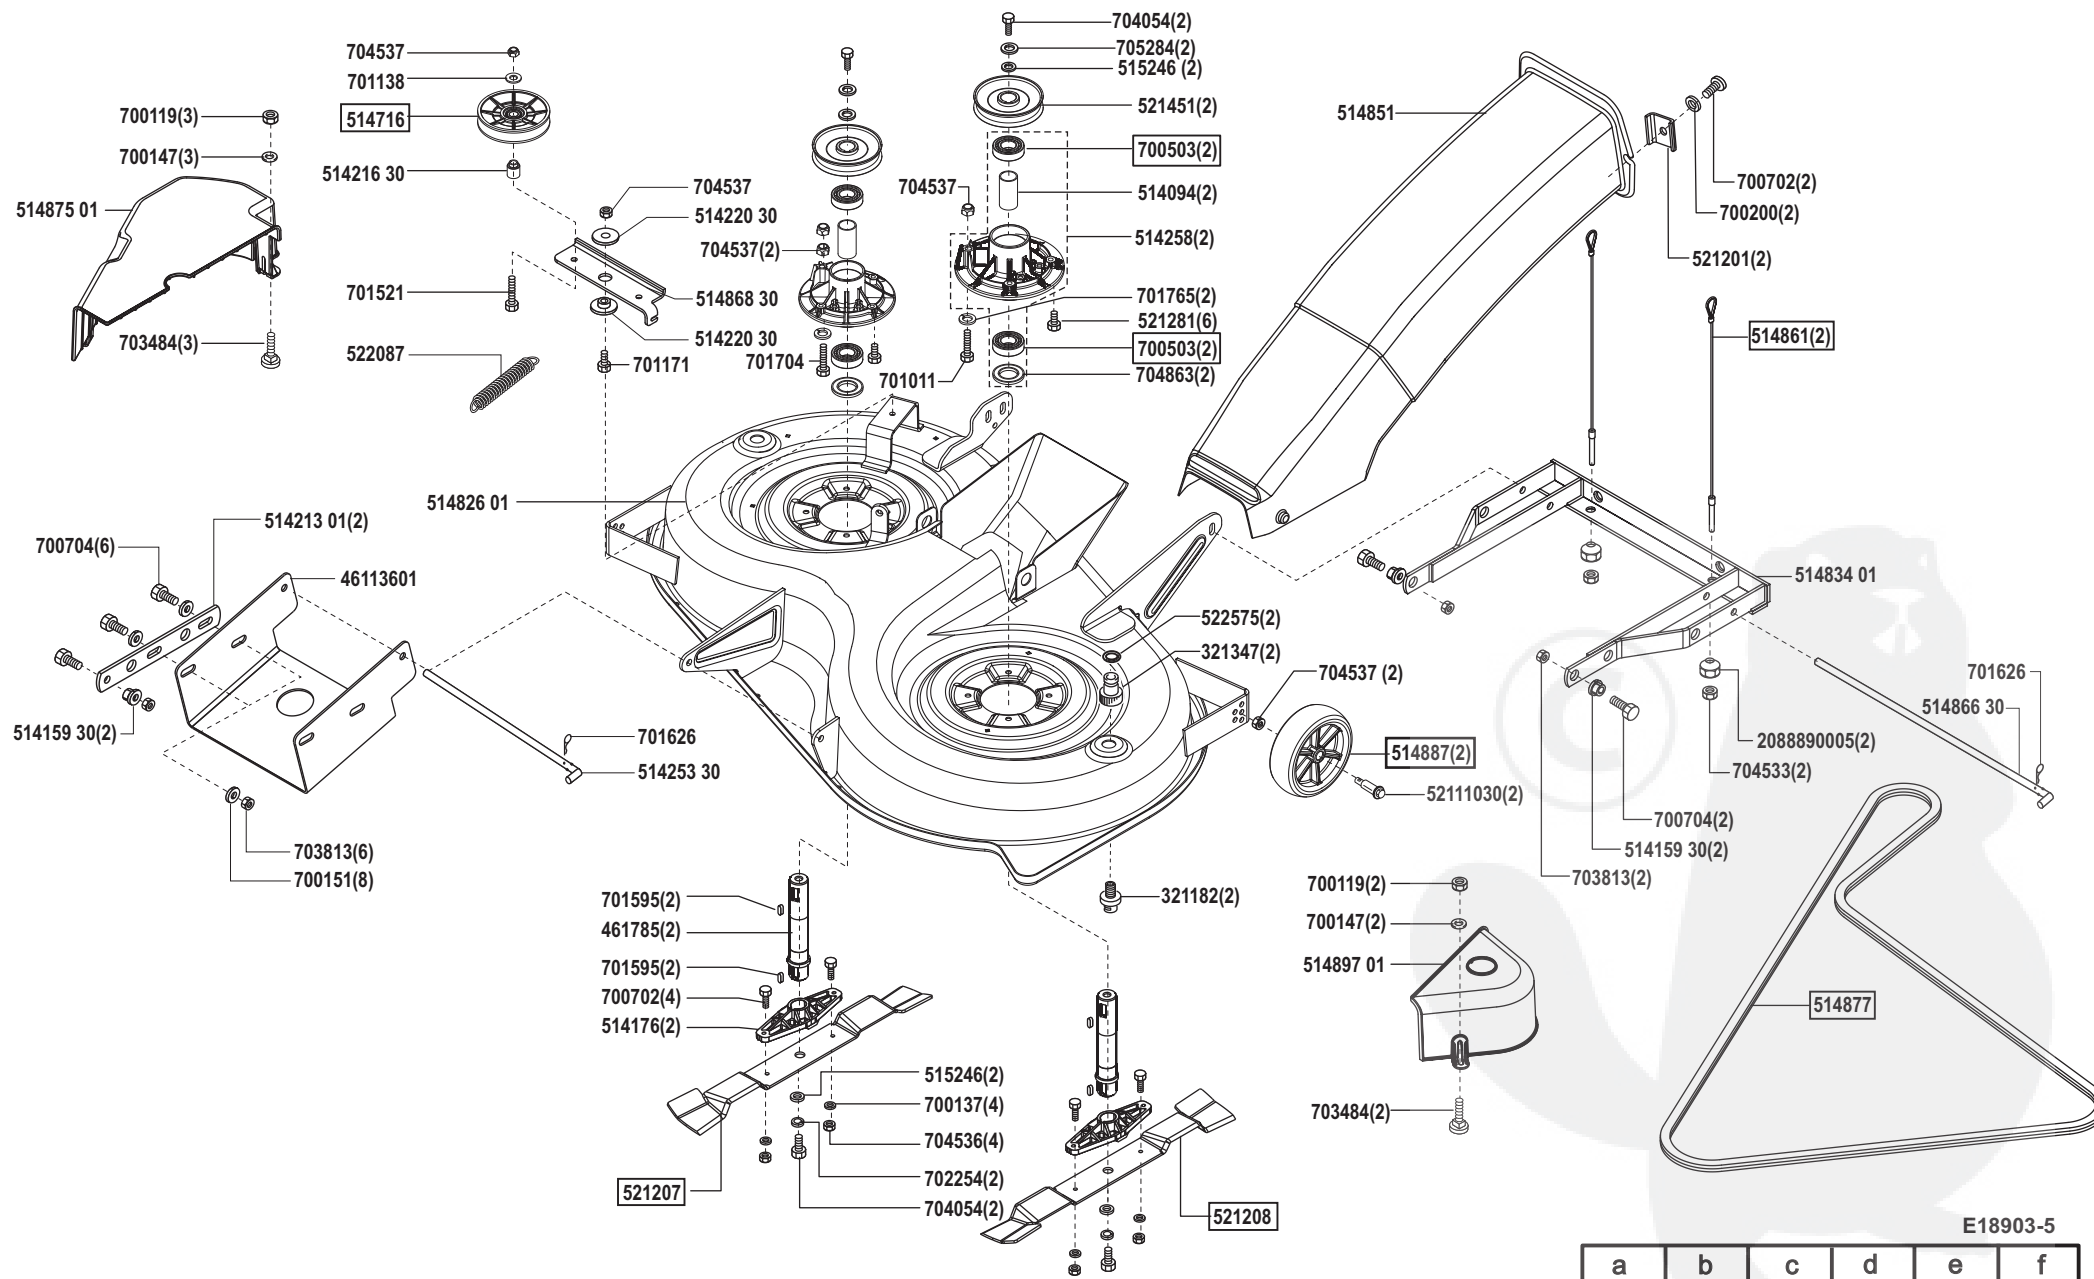

Crossover 102/20 HE

Art. Nr. 65059 / 118903

E18903-3

a	b	c	d	e	f
---	---	---	---	---	---

Crossover 102/20 HE

Art. Nr. 65059 / 118903

E18903-4

a	b	c	d	e	f
---	---	---	---	---	---

Crossover 102/20 HE

Art. Nr. 65059 / 118903

E18903-5

a	b	c	d	e	f
---	---	---	---	---	---

Crossover 102/20 HE

Art. Nr. 65059 / 118903

E18903-6

a	b	c	d	e	f
---	---	---	---	---	---

Crossover 102/20 HE

Art. Nr. 65059 / 118903

E18903-7

a	b	c	d	e	f
---	---	---	---	---	---

Crossover 102/20 HE

Art. Nr. 65059 / 118903

E18903-8

a	b	c	d	e	f
---	---	---	---	---	---

Crossover 102/20 HE

Art. Nr. 65059 / 118903

E18903-9

a	b	c	d	e	f
---	---	---	---	---	---