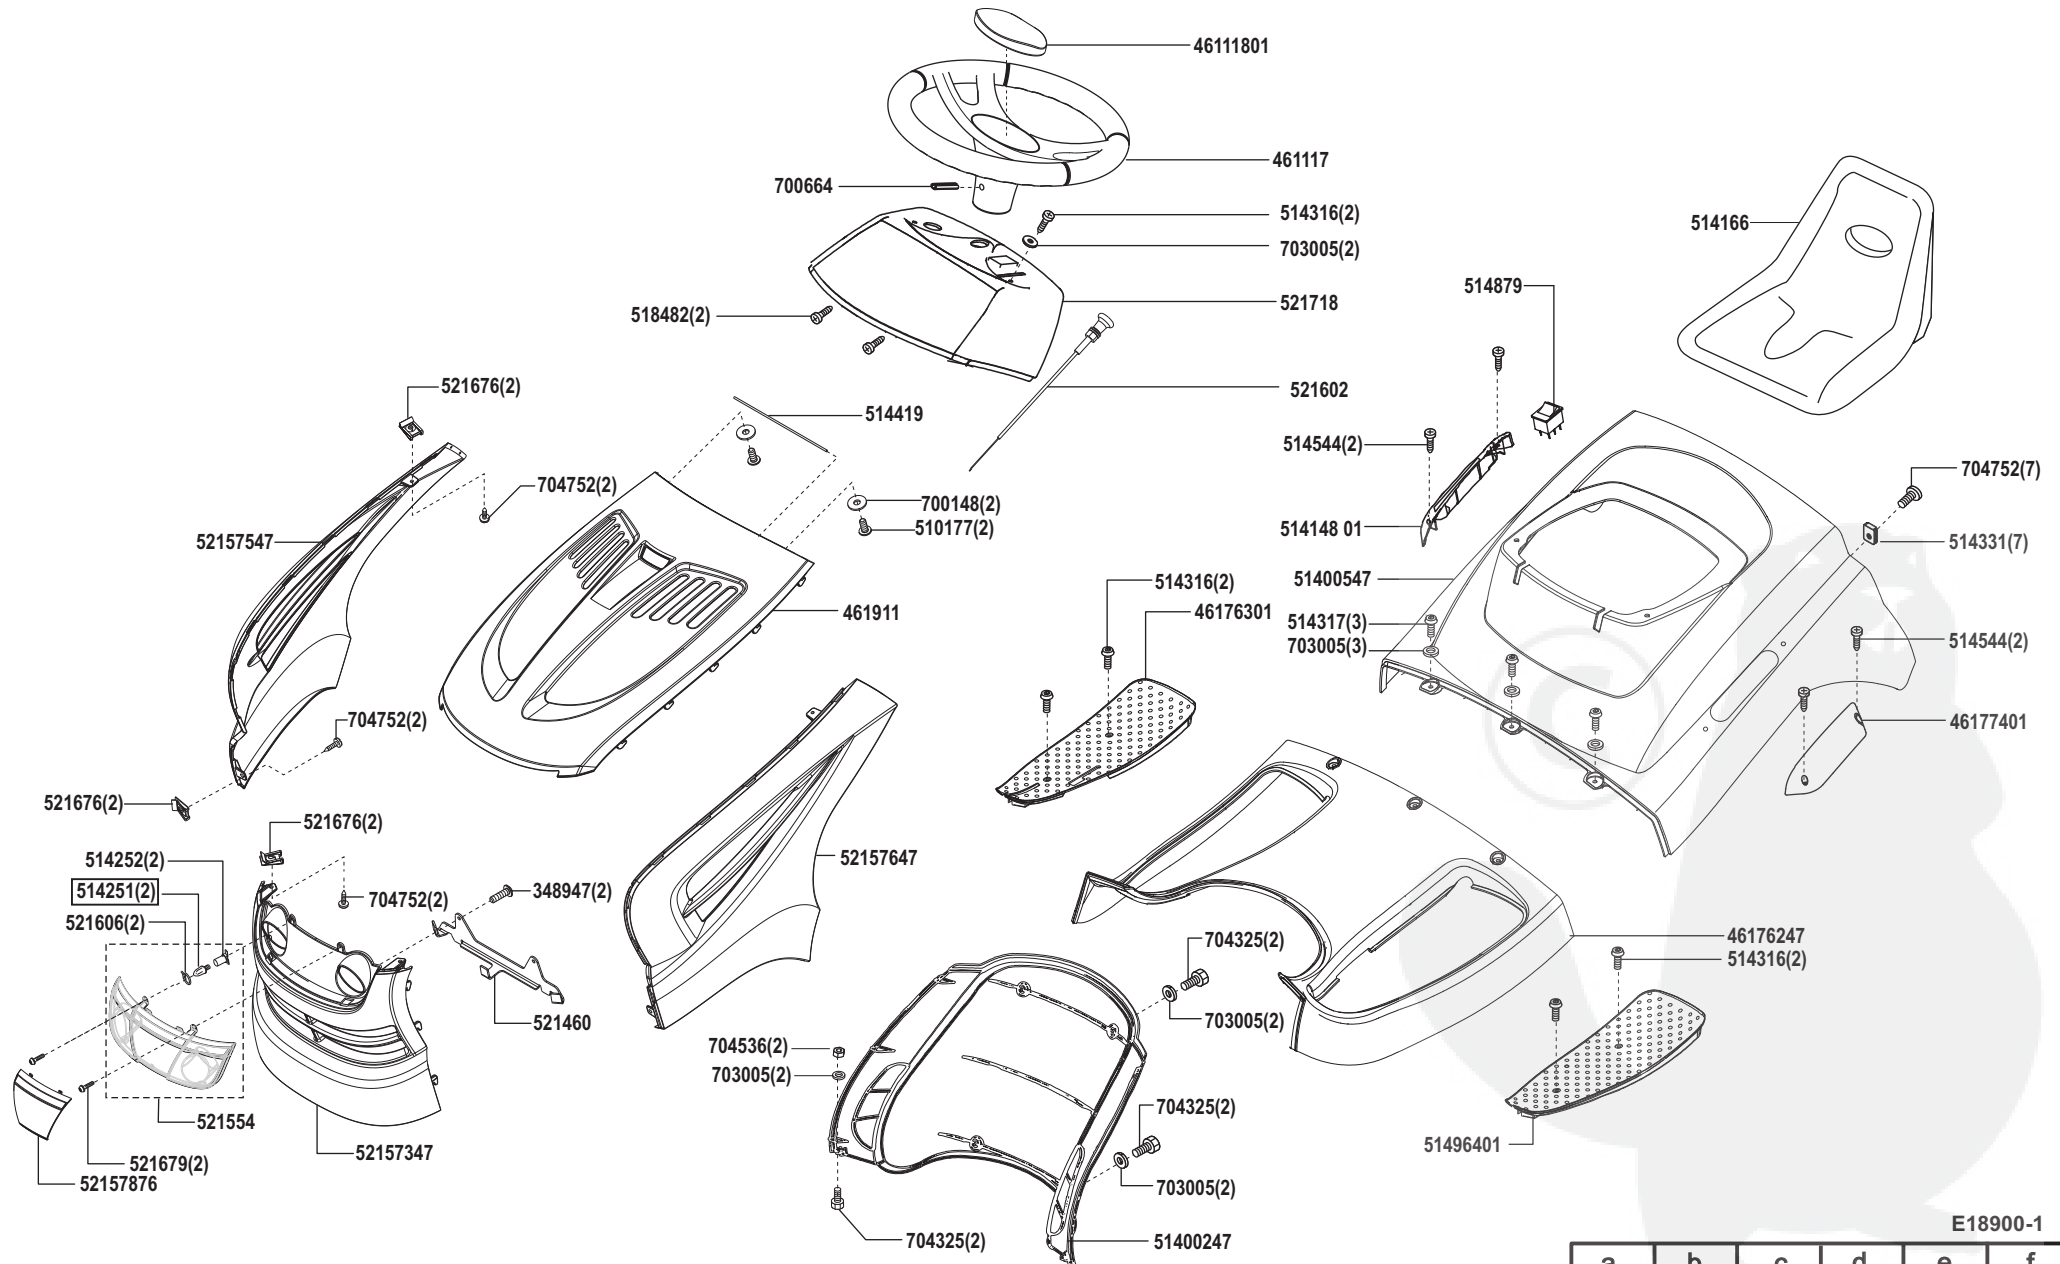

Crossover 92/16 H OHV

Art. Nr. 65057 / 118900

E18900-1

a	b	c	d	e	f
01/07					

Crossover 92/16 H OHV

Art. Nr. 65057 / 118900

E18900-2

a	b	c	d	e	f
---	---	---	---	---	---

Crossover 92/16 H OHV

Art. Nr. 65057 / 118900

E18900-3

a	b	c	d	e	f
---	---	---	---	---	---

Crossover 92/16 H OHV

Art. Nr. 65057 / 118900

E18900-4

a	b	c	d	e	f
---	---	---	---	---	---

Crossover 92/16 H OHV

Art. Nr. 65057 / 118900

E18900-5

a	b	c	d	e	f
---	---	---	---	---	---

Crossover 92/16 H OHV

Art. Nr. 65057 / 118900

E18900-6

a	b	c	d	e	f
---	---	---	---	---	---

Crossover 92/16 H OHV

Art. Nr. 65057 / 118900

E18900-7

a	b	c	d	e	f
---	---	---	---	---	---

Crossover 92/16 H OHV

Art. Nr. 65057 / 118900

L 1	= rosa	pink
L 2	= grau	grey
L 3	= weiß	white
L 4	= braun	brown
L 5	= grün	green
L 6	= schwarz	black
L 7	= rot	red
L 8	= violett	violet
L 9	= orange	orange
L 10	= gelb	yellow
L 11	= blau	blue
L 12	= rot/weiß	red/white
L 13	= weiß/blau	white/blue
L 14 a	= rot	red
L 14 b	= rot	red
L 15 a	= rot	red
L 15 b	= rot	red
L 16	= blau	blue
L 17	= grün/rot	green/red