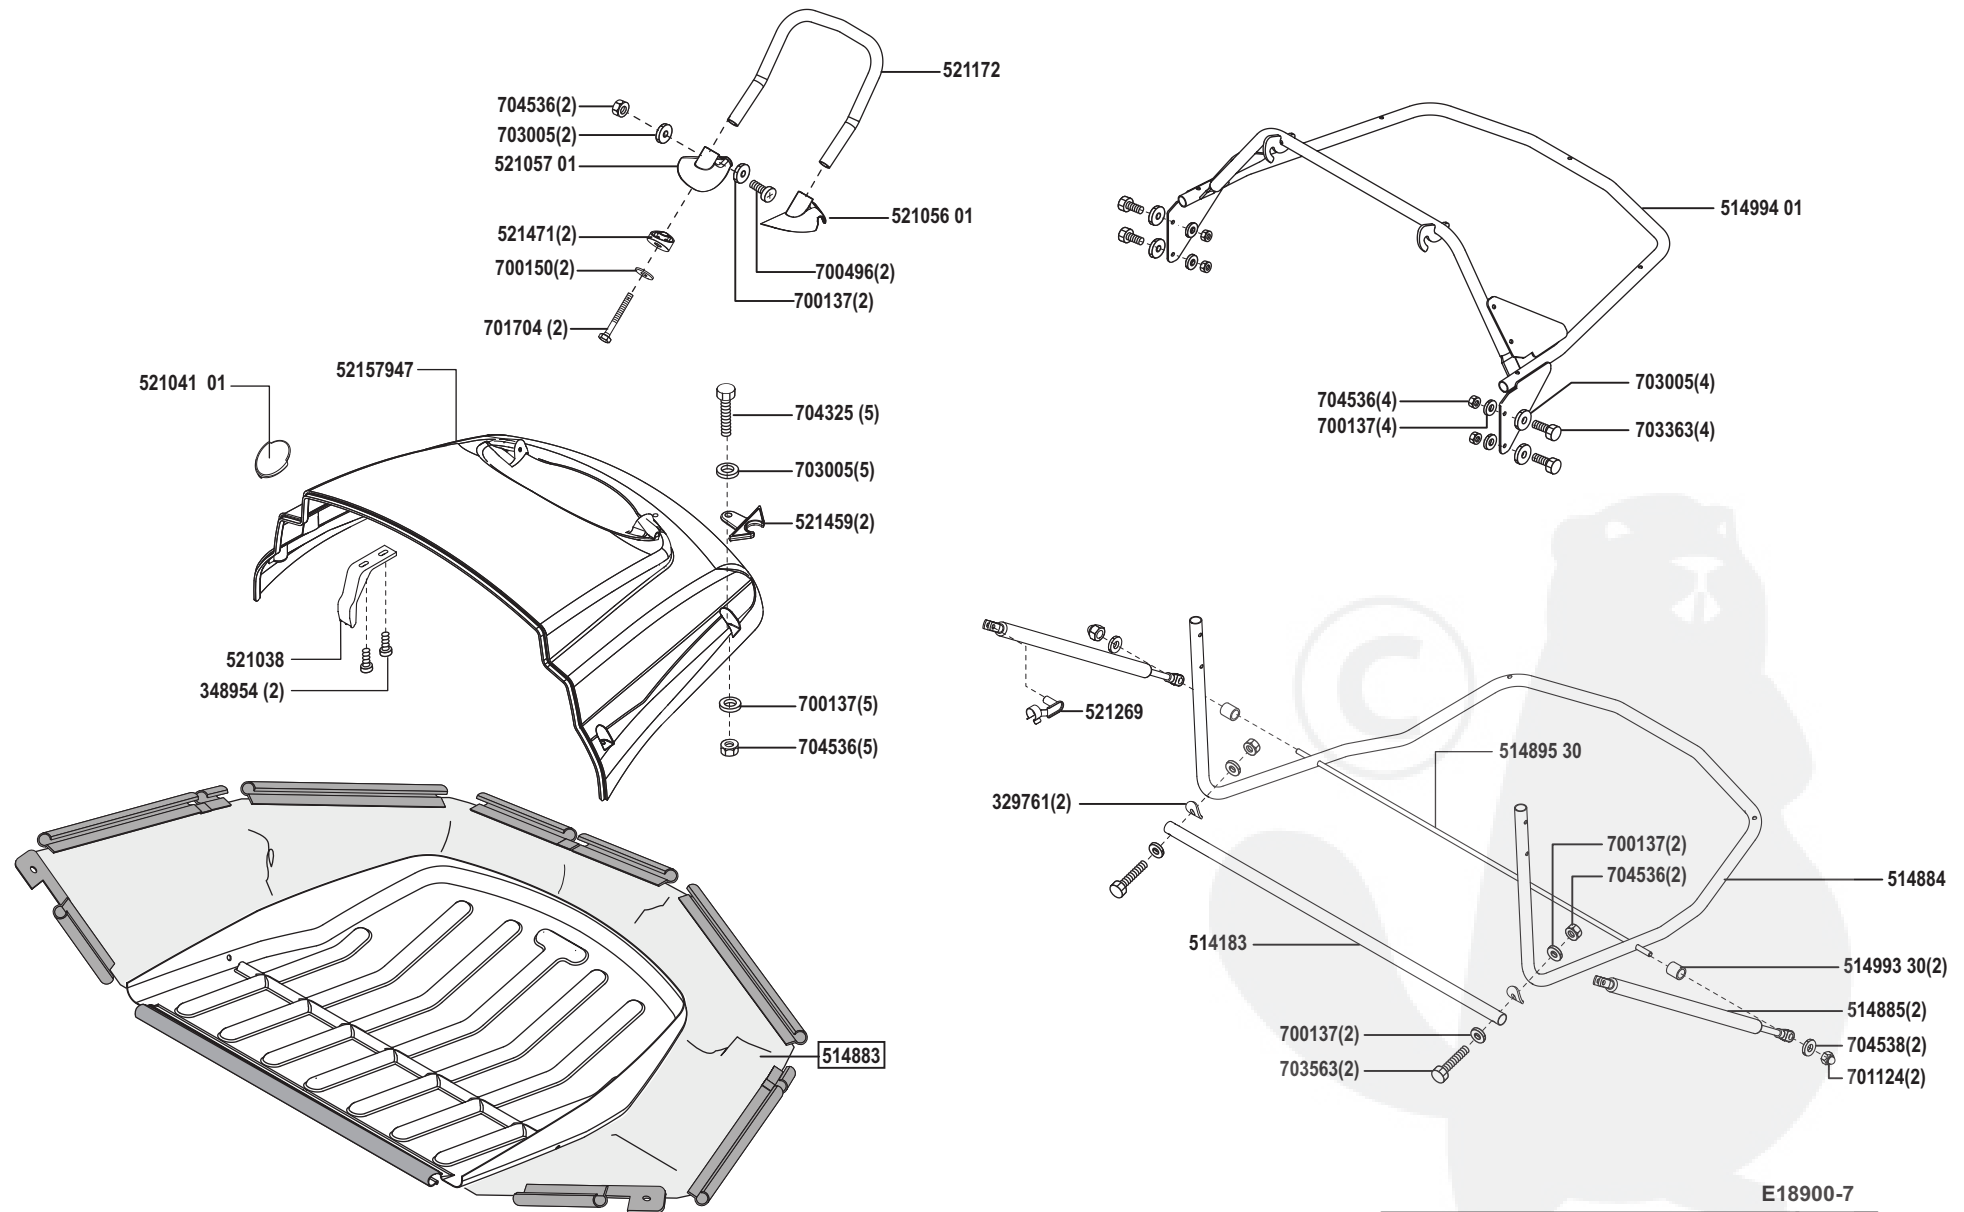

Crossover 92/16 H OHV

Art. Nr. 65057 / 118900

E18900-1

a	b	c	d	e	f
01/07					

Crossover 92/16 H OHV

Art. Nr. 65057 / 118900

E18900-2

a	b	c	d	e	f
---	---	---	---	---	---

Crossover 92/16 H OHV

Art. Nr. 65057 / 118900

E18900-3

a	b	c	d	e	f
---	---	---	---	---	---

Crossover 92/16 H OHV

Art. Nr. 65057 / 118900

E18900-4

a	b	c	d	e	f
---	---	---	---	---	---

Crossover 92/16 H OHV

Art. Nr. 65057 / 118900

E18900-5

a	b	c	d	e	f
---	---	---	---	---	---

Crossover 92/16 H OHV

Art. Nr. 65057 / 118900

E18900-6

a	b	c	d	e	f
---	---	---	---	---	---

Crossover 92/16 H OHV

Art. Nr. 65057 / 118900

E18900-7

a	b	c	d	e	f
---	---	---	---	---	---

Crossover 92/16 H OHV

Art. Nr. 65057 / 118900

L 1	= rosa	pink
L 2	= grau	grey
L 3	= weiß	white
L 4	= braun	brown
L 5	= grün	green
L 6	= schwarz	black
L 7	= rot	red
L 8	= violett	violet
L 9	= orange	orange
L 10	= gelb	yellow
L 11	= blau	blue
L 12	= rot/weiß	red/white
L 13	= weiß/blau	white/blue
L 14 a	= rot	red
L 14 b	= rot	red
L 15 a	= rot	red
L 15 b	= rot	red
L 16	= blau	blue
L 17	= grün/rot	green/red