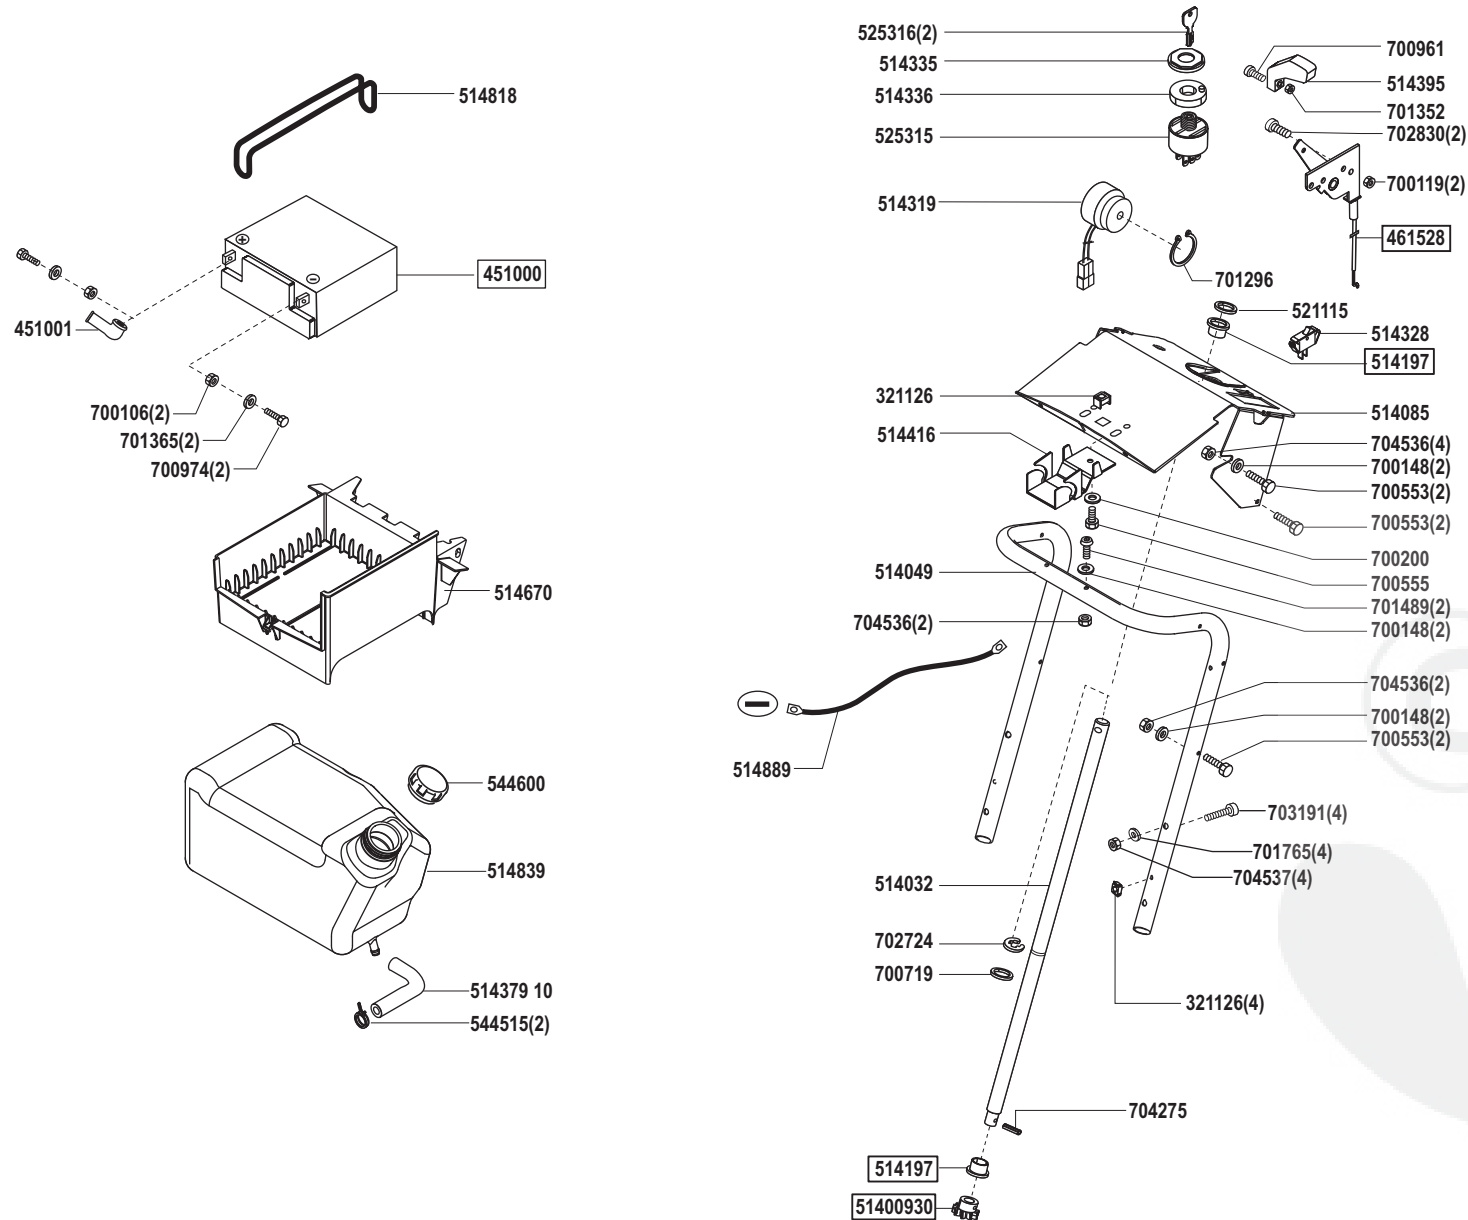

Crossover 92/16 H OHV

Art. Nr. 65057 / 118900

E18900-1

a	b	c	d	e	f
01/07					

Crossover 92/16 H OHV

Art. Nr. 65057 / 118900

E18900-2

a	b	c	d	e	f
---	---	---	---	---	---

Crossover 92/16 H OHV

Art. Nr. 65057 / 118900

E18900-3

a	b	c	d	e	f
---	---	---	---	---	---

Crossover 92/16 H OHV

Art. Nr. 65057 / 118900

E18900-4

a	b	c	d	e	f
---	---	---	---	---	---

Crossover 92/16 H OHV

Art. Nr. 65057 / 118900

E18900-5

a	b	c	d	e	f
---	---	---	---	---	---

Crossover 92/16 H OHV

Art. Nr. 65057 / 118900

E18900-6

a	b	c	d	e	f
---	---	---	---	---	---

Crossover 92/16 H OHV

Art. Nr. 65057 / 118900

E18900-7

a	b	c	d	e	f
---	---	---	---	---	---

Crossover 92/16 H OHV

Art. Nr. 65057 / 118900

L 1	= rosa	pink
L 2	= grau	grey
L 3	= weiß	white
L 4	= braun	brown
L 5	= grün	green
L 6	= schwarz	black
L 7	= rot	red
L 8	= violett	violet
L 9	= orange	orange
L 10	= gelb	yellow
L 11	= blau	blue
L 12	= rot/weiß	red/white
L 13	= weiß/blau	white/blue
L 14 a	= rot	red
L 14 b	= rot	red
L 15 a	= rot	red
L 15 b	= rot	red
L 16	= blau	blue
L 17	= grün/rot	green/red