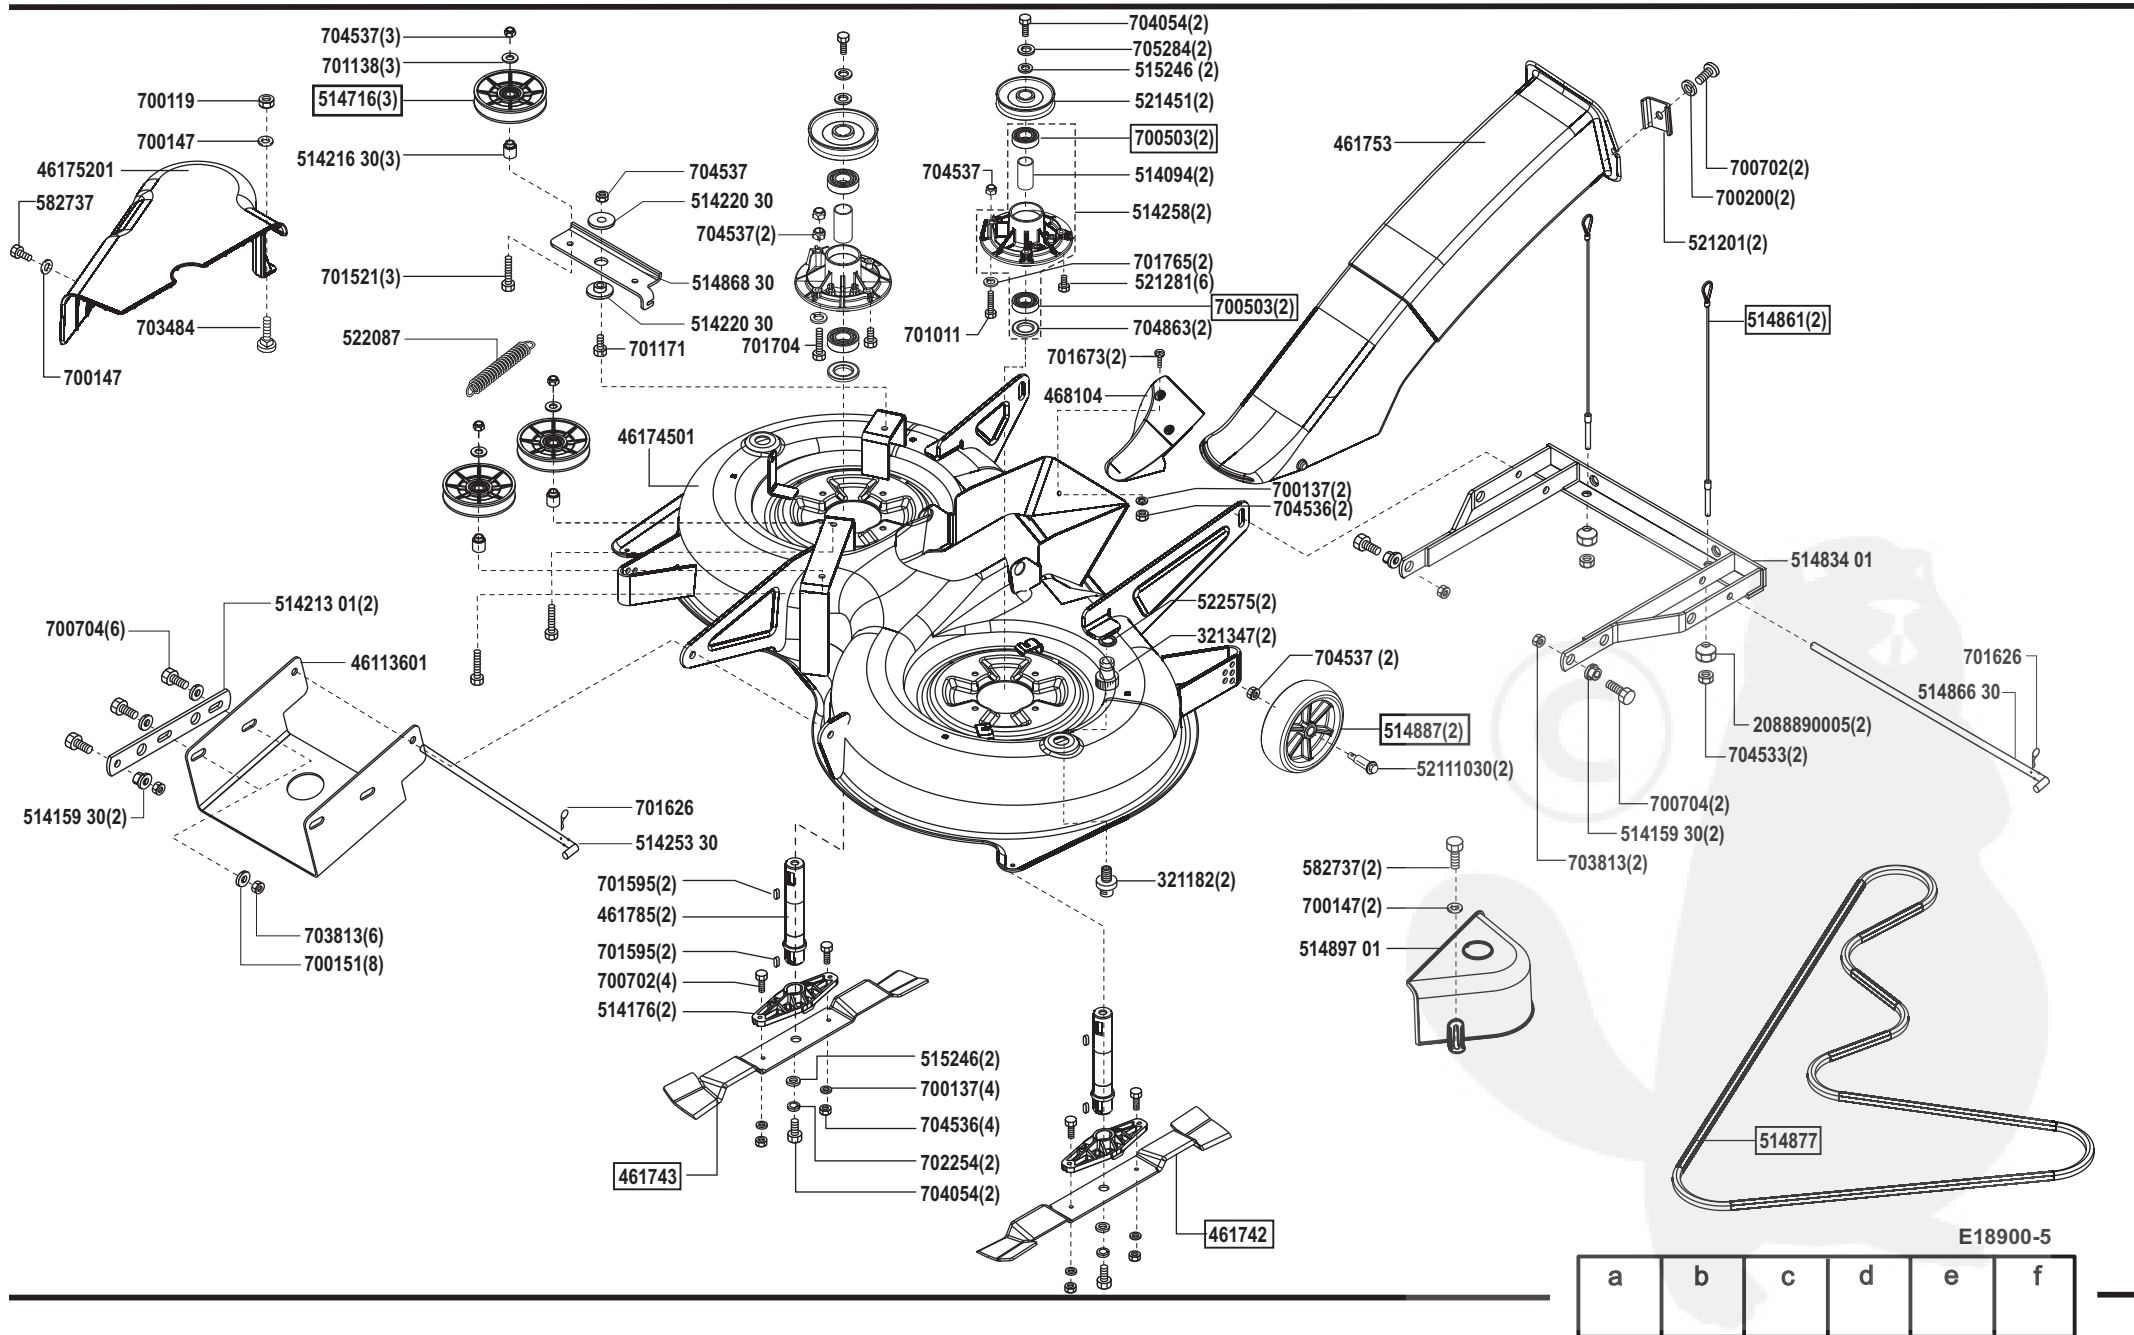

Crossover 92/16 H OHV

Art. Nr. 65057 / 118900

E18900-1

a	b	c	d	e	f
01/07					

Crossover 92/16 H OHV

Art. Nr. 65057 / 118900

E18900-2

a	b	c	d	e	f
---	---	---	---	---	---

Crossover 92/16 H OHV

Art. Nr. 65057 / 118900

E18900-3

a	b	c	d	e	f
---	---	---	---	---	---

Crossover 92/16 H OHV

Art. Nr. 65057 / 118900

E18900-4

a	b	c	d	e	f
---	---	---	---	---	---

Crossover 92/16 H OHV

Art. Nr. 65057 / 118900

E18900-5

a	b	c	d	e	f
---	---	---	---	---	---

Crossover 92/16 H OHV

Art. Nr. 65057 / 118900

E18900-6

a	b	c	d	e	f
---	---	---	---	---	---

Crossover 92/16 H OHV

Art. Nr. 65057 / 118900

E18900-7

a	b	c	d	e	f
---	---	---	---	---	---

Crossover 92/16 H OHV

Art. Nr. 65057 / 118900

L 1	= rosa	pink
L 2	= grau	grey
L 3	= weiß	white
L 4	= braun	brown
L 5	= grün	green
L 6	= schwarz	black
L 7	= rot	red
L 8	= violett	violet
L 9	= orange	orange
L 10	= gelb	yellow
L 11	= blau	blue
L 12	= rot/weiß	red/white
L 13	= weiß/blau	white/blue
L 14 a	= rot	red
L 14 b	= rot	red
L 15 a	= rot	red
L 15 b	= rot	red
L 16	= blau	blue
L 17	= grün/rot	green/red