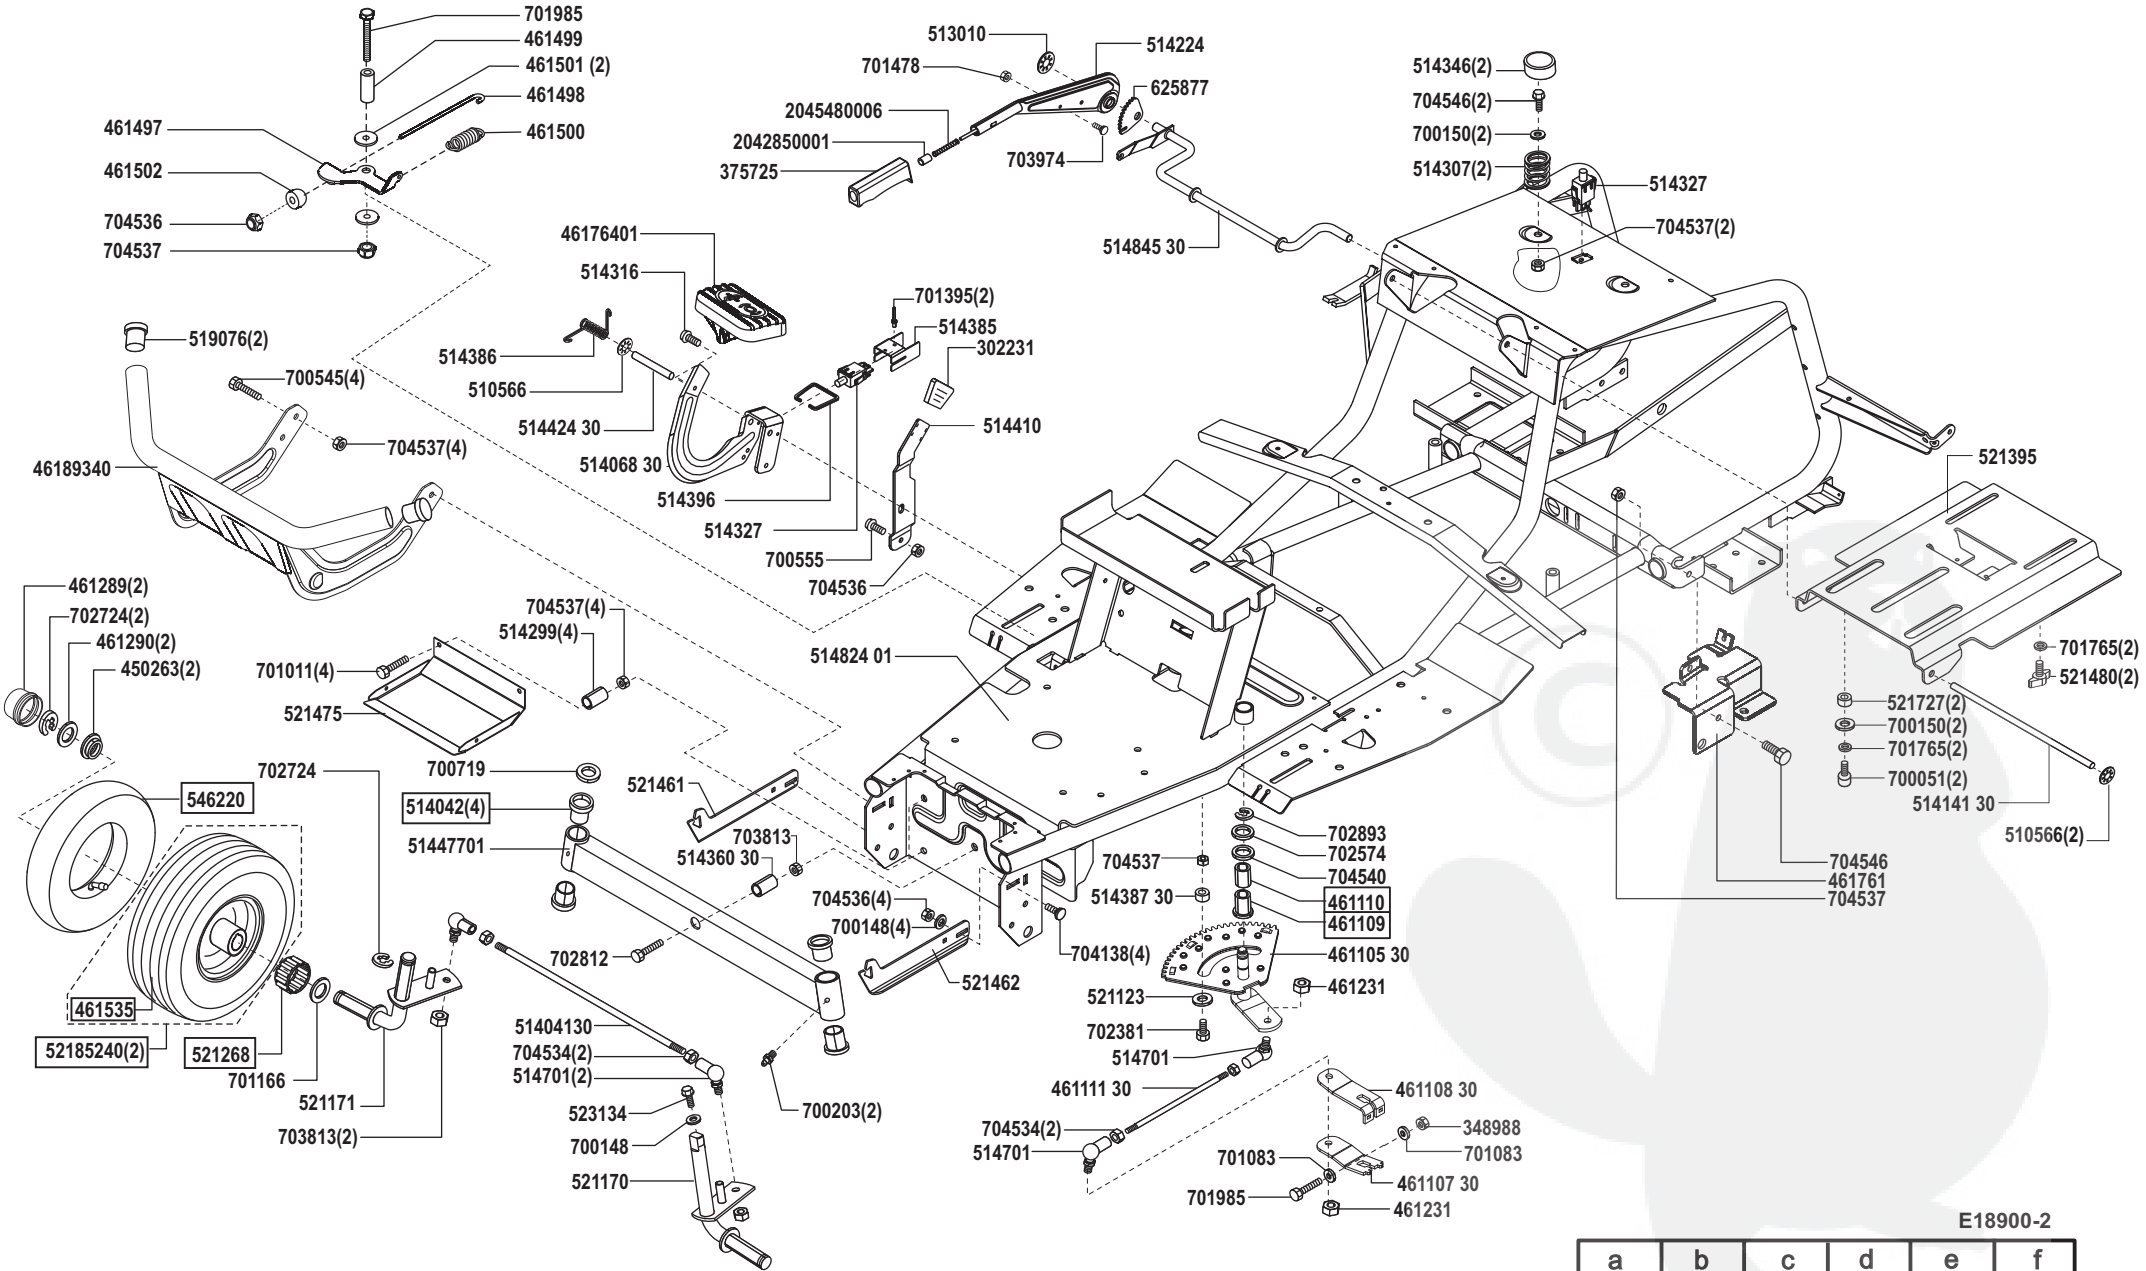

Crossover 92/16 H OHV

Art. Nr. 65057 / 118900

E18900-1

a	b	c	d	e	f
01/07					

Crossover 92/16 H OHV

Art. Nr. 65057 / 118900

E18900-2

a	b	c	d	e	f
---	---	---	---	---	---

Crossover 92/16 H OHV

Art. Nr. 65057 / 118900

E18900-3

a	b	c	d	e	f
---	---	---	---	---	---

Crossover 92/16 H OHV

Art. Nr. 65057 / 118900

E18900-4

a	b	c	d	e	f
---	---	---	---	---	---

Crossover 92/16 H OHV

Art. Nr. 65057 / 118900

E18900-5

a	b	c	d	e	f
---	---	---	---	---	---

Crossover 92/16 H OHV

Art. Nr. 65057 / 118900

E18900-6

a	b	c	d	e	f
---	---	---	---	---	---

Crossover 92/16 H OHV

Art. Nr. 65057 / 118900

E18900-7

a	b	c	d	e	f
---	---	---	---	---	---

Crossover 92/16 H OHV

Art. Nr. 65057 / 118900

L 1	= rosa	pink
L 2	= grau	grey
L 3	= weiß	white
L 4	= braun	brown
L 5	= grün	green
L 6	= schwarz	black
L 7	= rot	red
L 8	= violett	violet
L 9	= orange	orange
L 10	= gelb	yellow
L 11	= blau	blue
L 12	= rot/weiß	red/white
L 13	= weiß/blau	white/blue
L 14 a	= rot	red
L 14 b	= rot	red
L 15 a	= rot	red
L 15 b	= rot	red
L 16	= blau	blue
L 17	= grün/rot	green/red