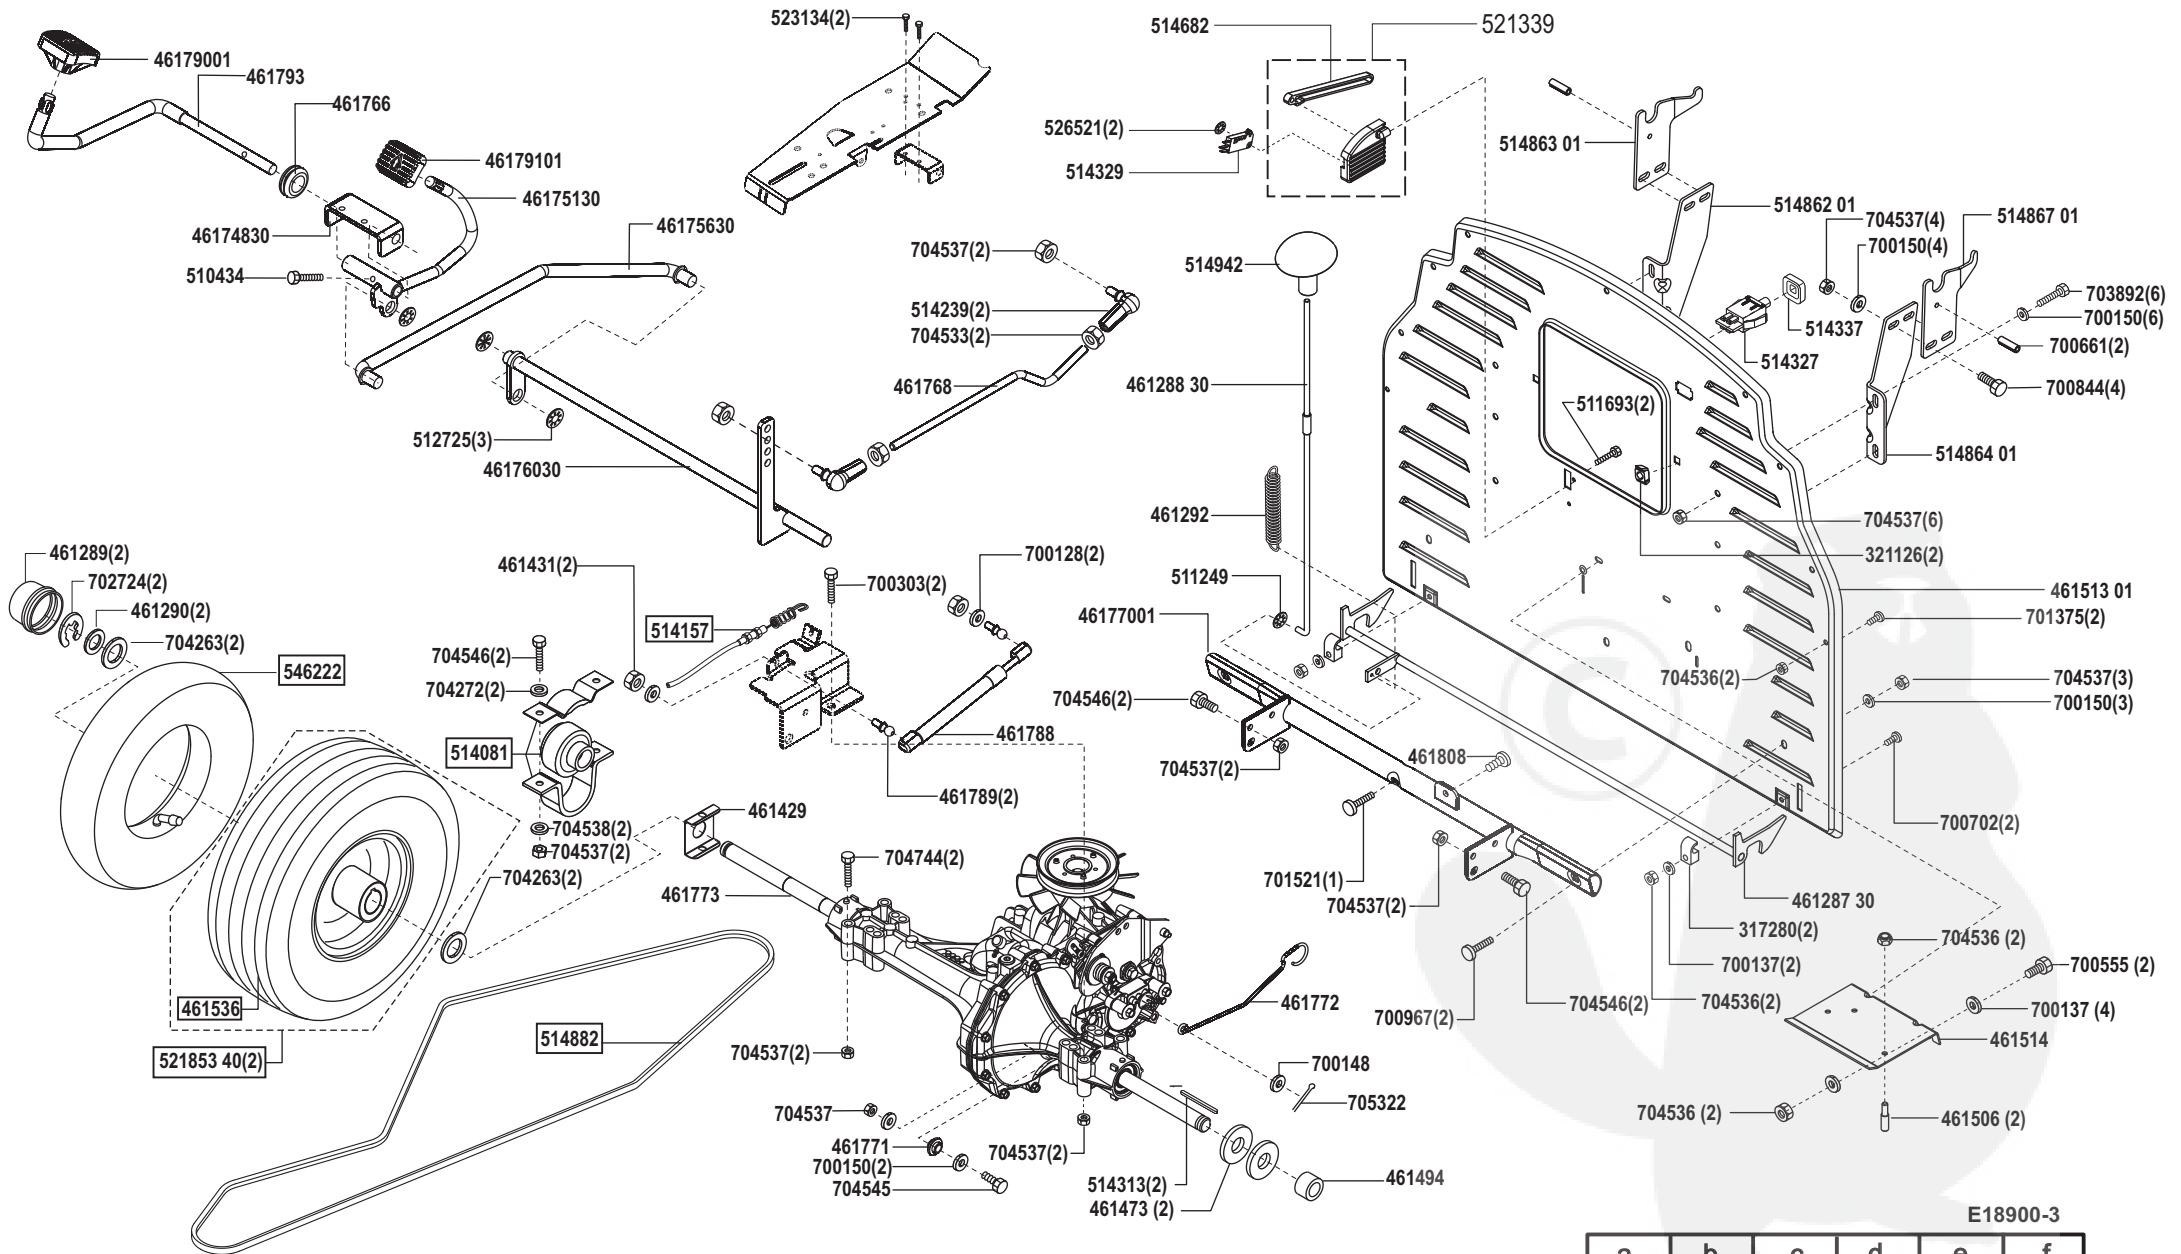

Crossover 92/16 H OHV

Art. Nr. 65057 / 118900

E18900-1

a	b	c	d	e	f
01/07					

Crossover 92/16 H OHV

Art. Nr. 65057 / 118900

E18900-2

a	b	c	d	e	f
---	---	---	---	---	---

Crossover 92/16 H OHV

Art. Nr. 65057 / 118900

E18900-3

a	b	c	d	e	f
---	---	---	---	---	---

Crossover 92/16 H OHV

Art. Nr. 65057 / 118900

E18900-4

a	b	c	d	e	f
---	---	---	---	---	---

Crossover 92/16 H OHV

Art. Nr. 65057 / 118900

E18900-5

a	b	c	d	e	f
---	---	---	---	---	---

Crossover 92/16 H OHV

Art. Nr. 65057 / 118900

E18900-6

a	b	c	d	e	f
---	---	---	---	---	---

Crossover 92/16 H OHV

Art. Nr. 65057 / 118900

E18900-7

a	b	c	d	e	f
---	---	---	---	---	---

Crossover 92/16 H OHV

Art. Nr. 65057 / 118900

L 1	= rosa	pink
L 2	= grau	grey
L 3	= weiß	white
L 4	= braun	brown
L 5	= grün	green
L 6	= schwarz	black
L 7	= rot	red
L 8	= violett	violet
L 9	= orange	orange
L 10	= gelb	yellow
L 11	= blau	blue
L 12	= rot/weiß	red/white
L 13	= weiß/blau	white/blue
L 14 a	= rot	red
L 14 b	= rot	red
L 15 a	= rot	red
L 15 b	= rot	red
L 16	= blau	blue
L 17	= grün/rot	green/red