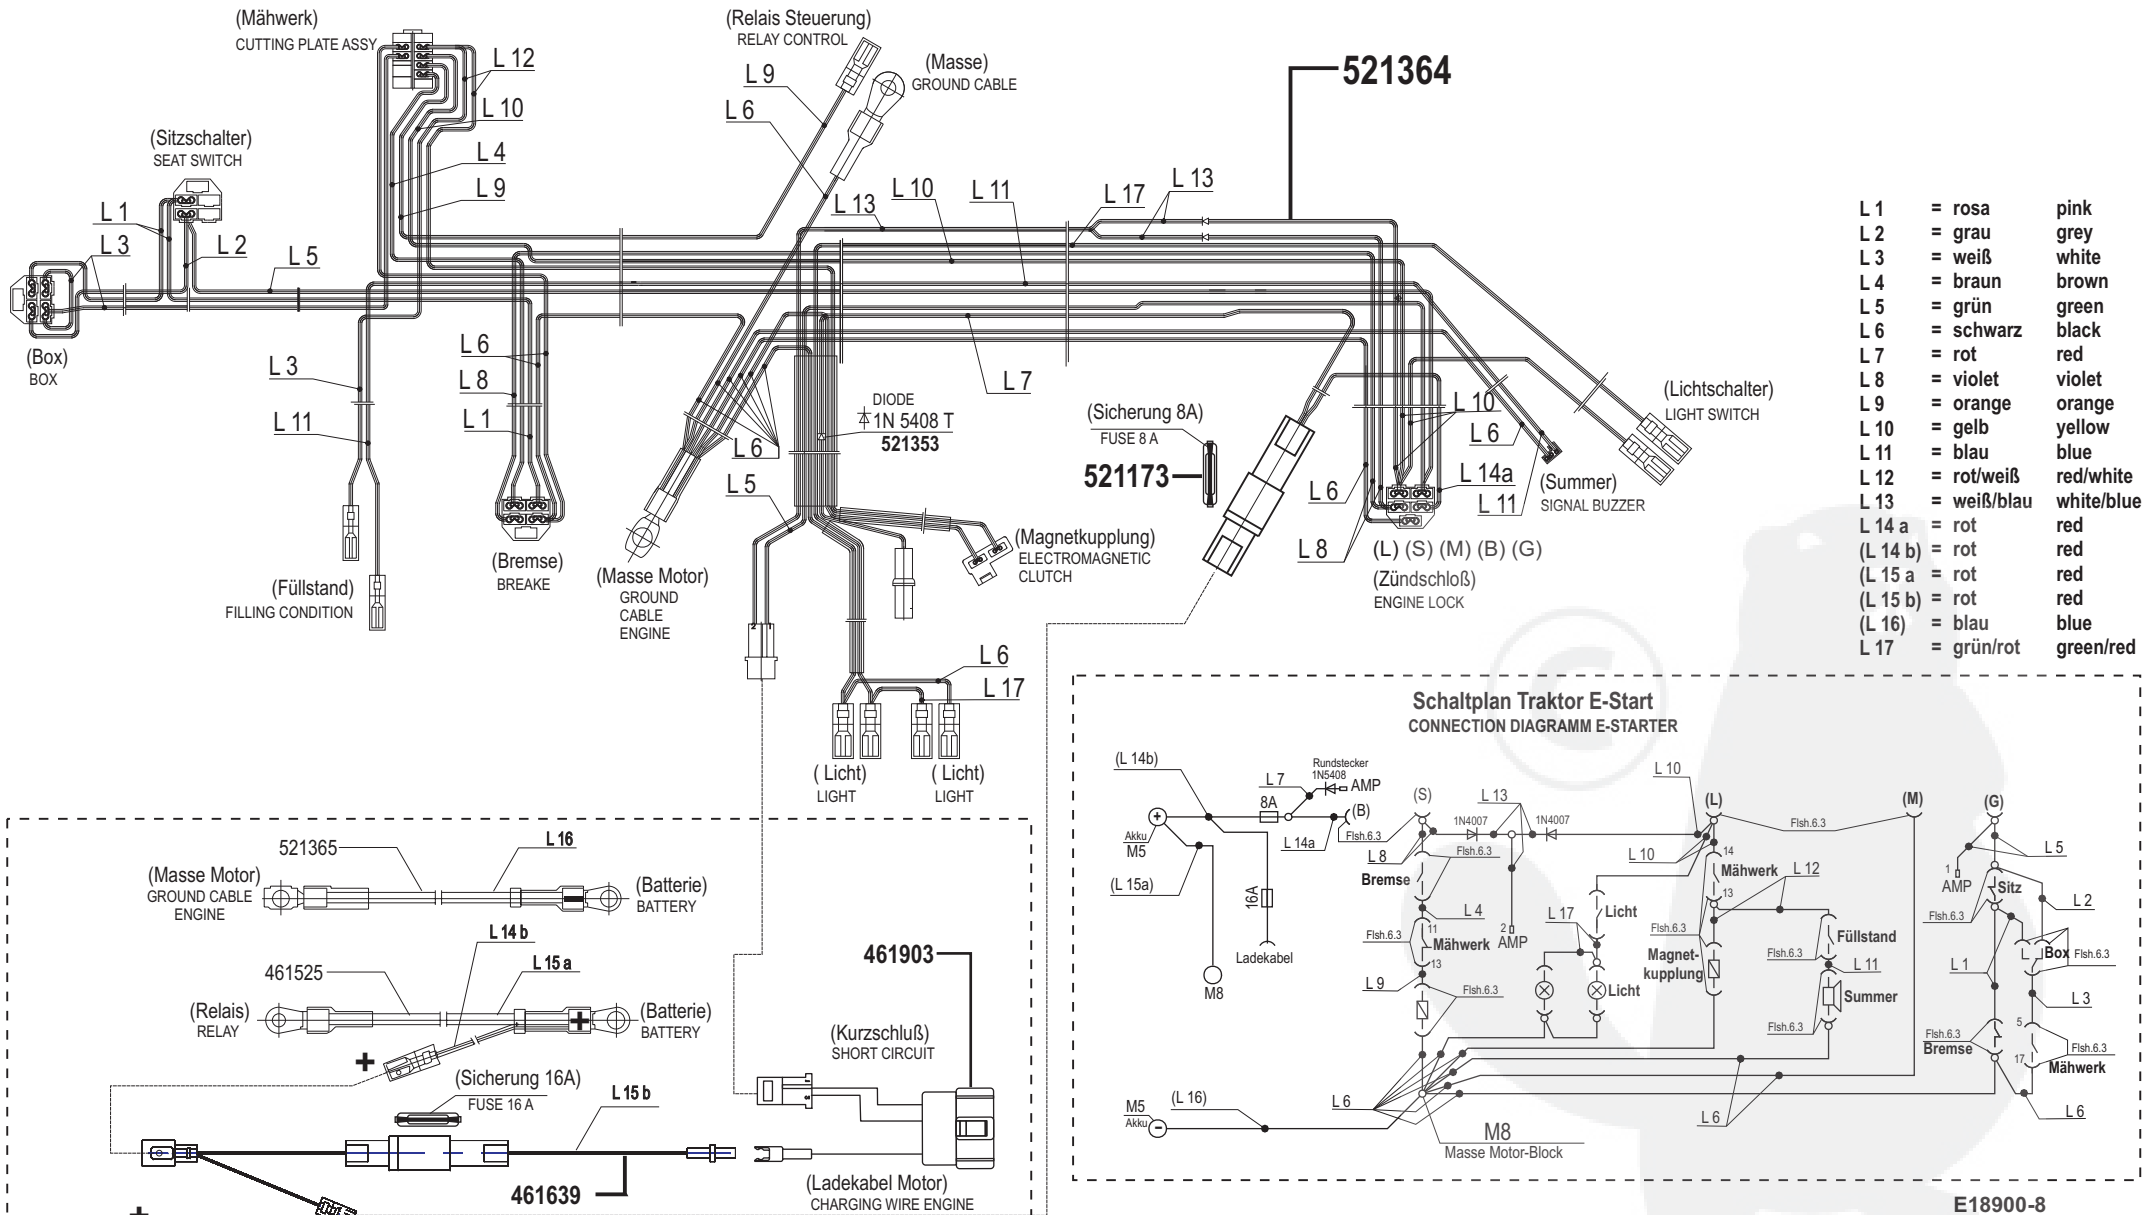

Crossover 92/16 H OHV

Art. Nr. 65057 / 118900

E18900-1

a	b	c	d	e	f
01/07					

Crossover 92/16 H OHV

Art. Nr. 65057 / 118900

E18900-2

a	b	c	d	e	f
---	---	---	---	---	---

Crossover 92/16 H OHV

Art. Nr. 65057 / 118900

E18900-3

a	b	c	d	e	f
---	---	---	---	---	---

Crossover 92/16 H OHV

Art. Nr. 65057 / 118900

E18900-4

a	b	c	d	e	f
---	---	---	---	---	---

Crossover 92/16 H OHV

Art. Nr. 65057 / 118900

E18900-5

a	b	c	d	e	f
---	---	---	---	---	---

Crossover 92/16 H OHV

Art. Nr. 65057 / 118900

E18900-6

a	b	c	d	e	f
---	---	---	---	---	---

Crossover 92/16 H OHV

Art. Nr. 65057 / 118900

E18900-7

a	b	c	d	e	f
---	---	---	---	---	---

Crossover 92/16 H OHV

Art. Nr. 65057 / 118900

L 1	= rosa	pink
L 2	= grau	grey
L 3	= weiß	white
L 4	= braun	brown
L 5	= grün	green
L 6	= schwarz	black
L 7	= rot	red
L 8	= violett	violet
L 9	= orange	orange
L 10	= gelb	yellow
L 11	= blau	blue
L 12	= rot/weiß	red/white
L 13	= weiß/blau	white/blue
L 14 a	= rot	red
L 14 b	= rot	red
L 15 a	= rot	red
L 15 b	= rot	red
L 16	= blau	blue
L 17	= grün/rot	green/red