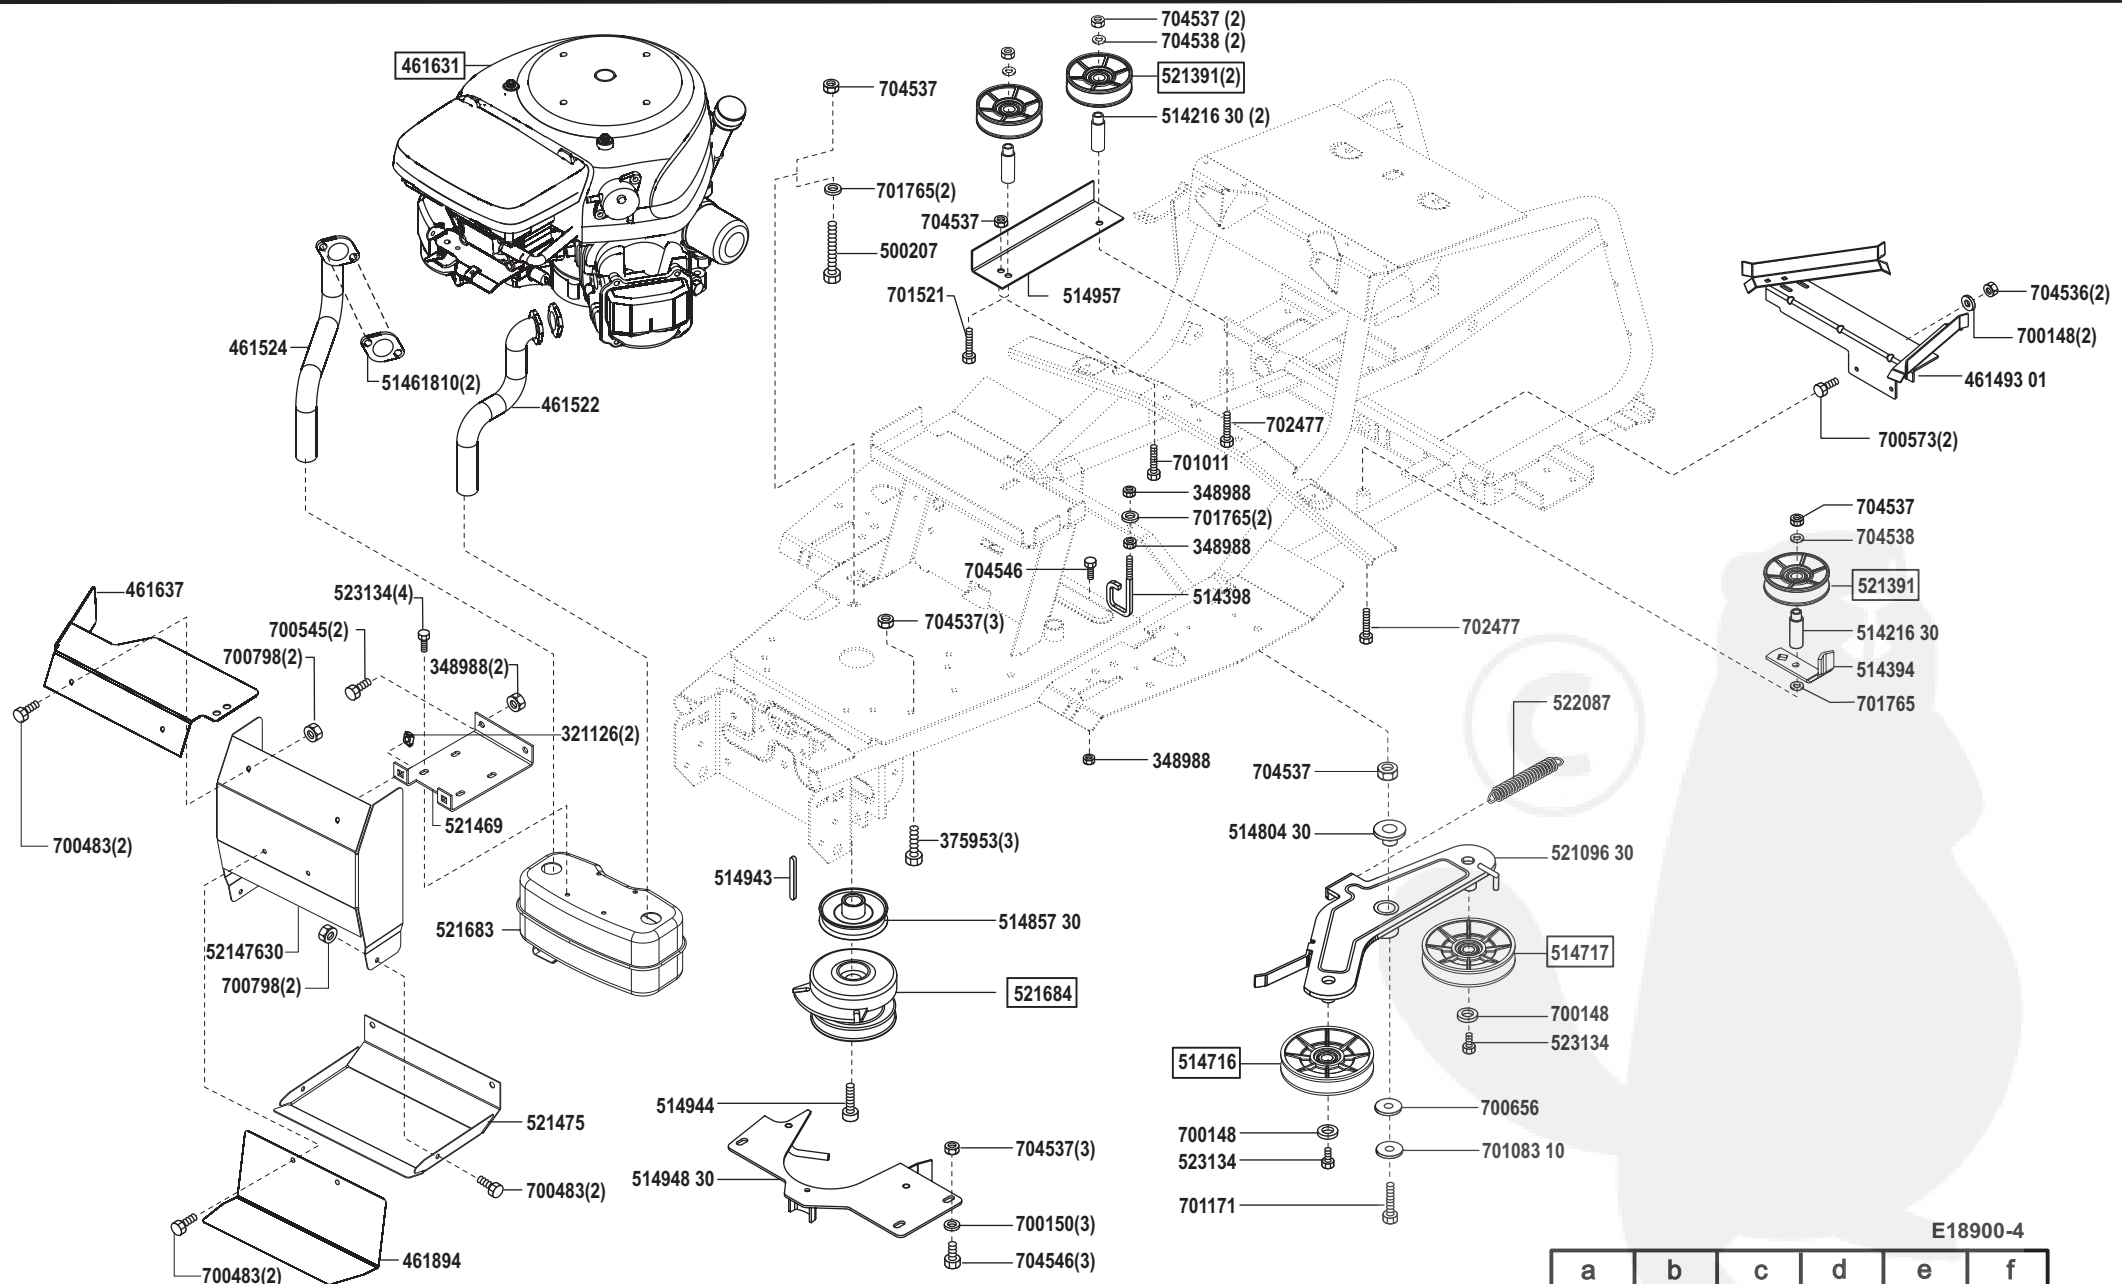

Crossover 92/16 H OHV

Art. Nr. 65057 / 118900

E18900-1

a	b	c	d	e	f
01/07					

Crossover 92/16 H OHV

Art. Nr. 65057 / 118900

E18900-2

a	b	c	d	e	f
---	---	---	---	---	---

Crossover 92/16 H OHV

Art. Nr. 65057 / 118900

E18900-3

a	b	c	d	e	f
---	---	---	---	---	---

Crossover 92/16 H OHV

Art. Nr. 65057 / 118900

E18900-4

a	b	c	d	e	f
---	---	---	---	---	---

Crossover 92/16 H OHV

Art. Nr. 65057 / 118900

E18900-5

a	b	c	d	e	f
---	---	---	---	---	---

Crossover 92/16 H OHV

Art. Nr. 65057 / 118900

E18900-6

a	b	c	d	e	f
---	---	---	---	---	---

Crossover 92/16 H OHV

Art. Nr. 65057 / 118900

E18900-7

a	b	c	d	e	f
---	---	---	---	---	---

Crossover 92/16 H OHV

Art. Nr. 65057 / 118900

L 1	= rosa	pink
L 2	= grau	grey
L 3	= weiß	white
L 4	= braun	brown
L 5	= grün	green
L 6	= schwarz	black
L 7	= rot	red
L 8	= violett	violet
L 9	= orange	orange
L 10	= gelb	yellow
L 11	= blau	blue
L 12	= rot/weiß	red/white
L 13	= weiß/blau	white/blue
L 14 a	= rot	red
L 14 b	= rot	red
L 15 a	= rot	red
L 15 b	= rot	red
L 16	= blau	blue
L 17	= grün/rot	green/red