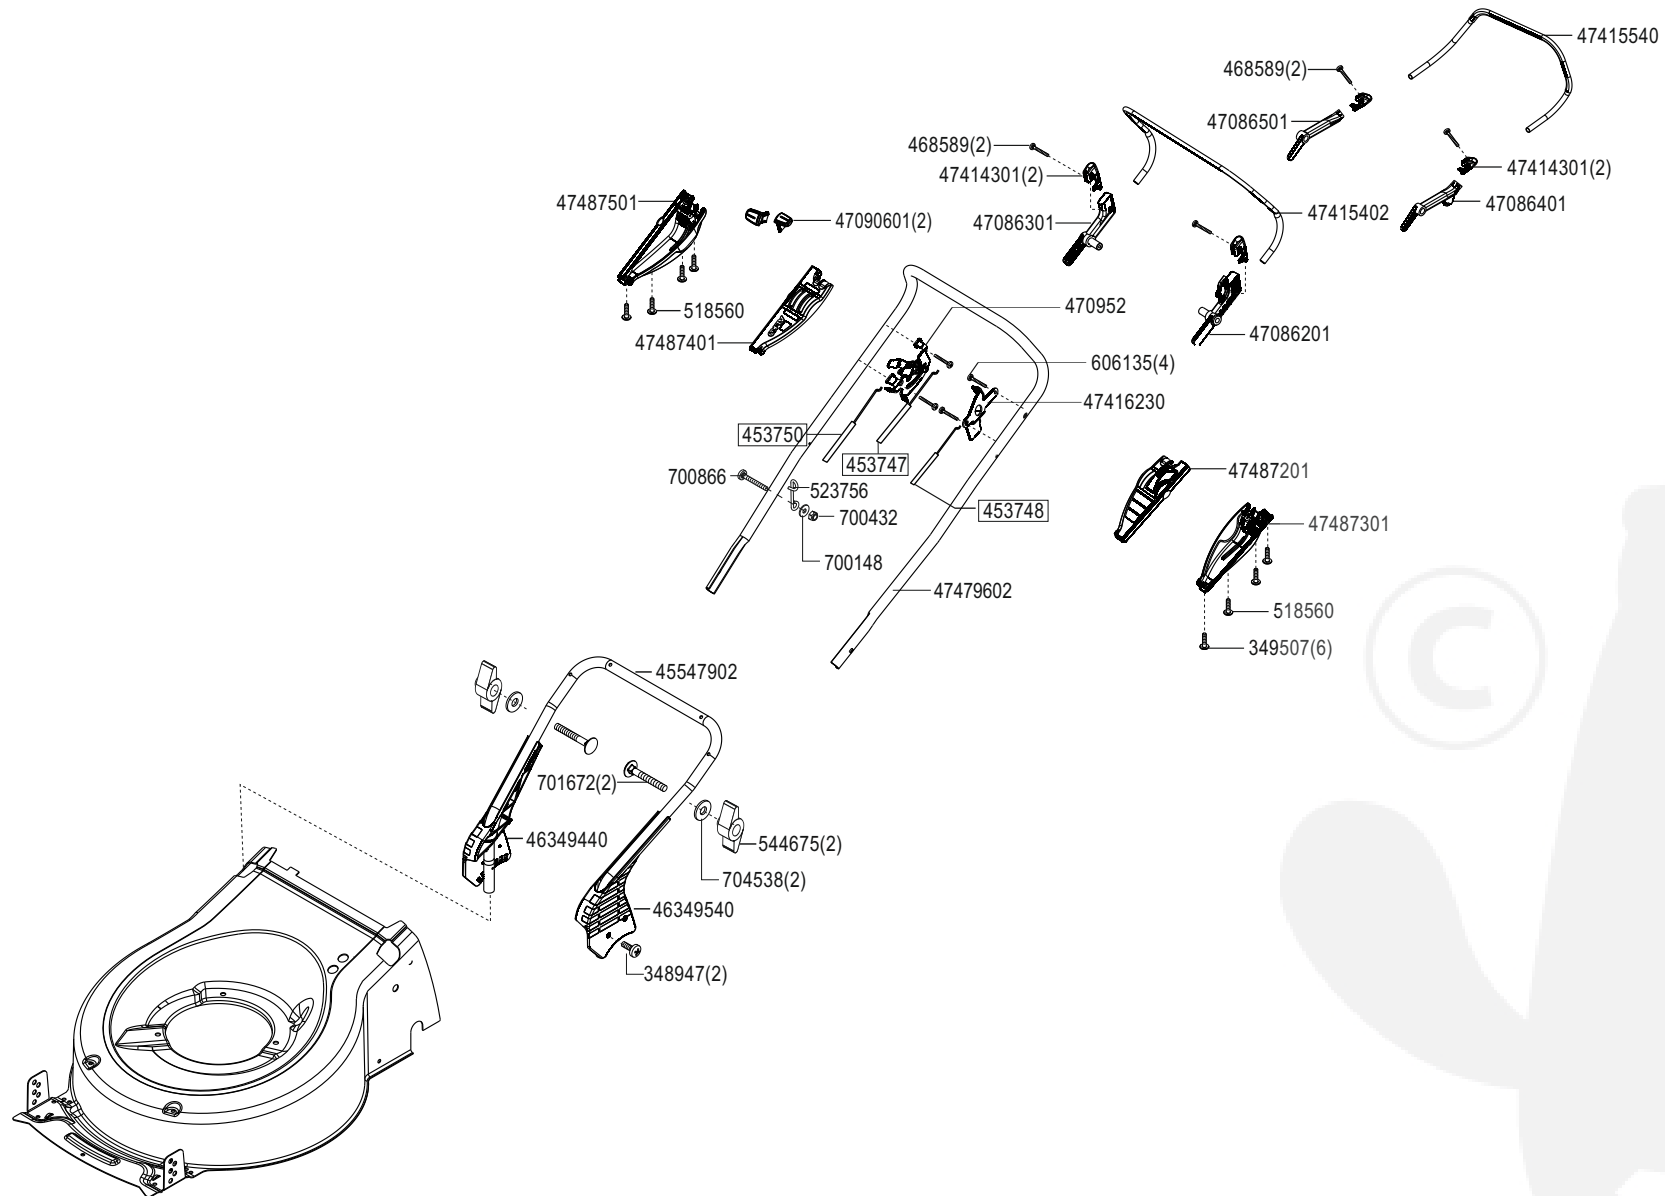

Powerline 4704 VSE selection

AL-KO

Art. Nr. 119531

E19531

a	b	c	d	e	f
---	---	---	---	---	---