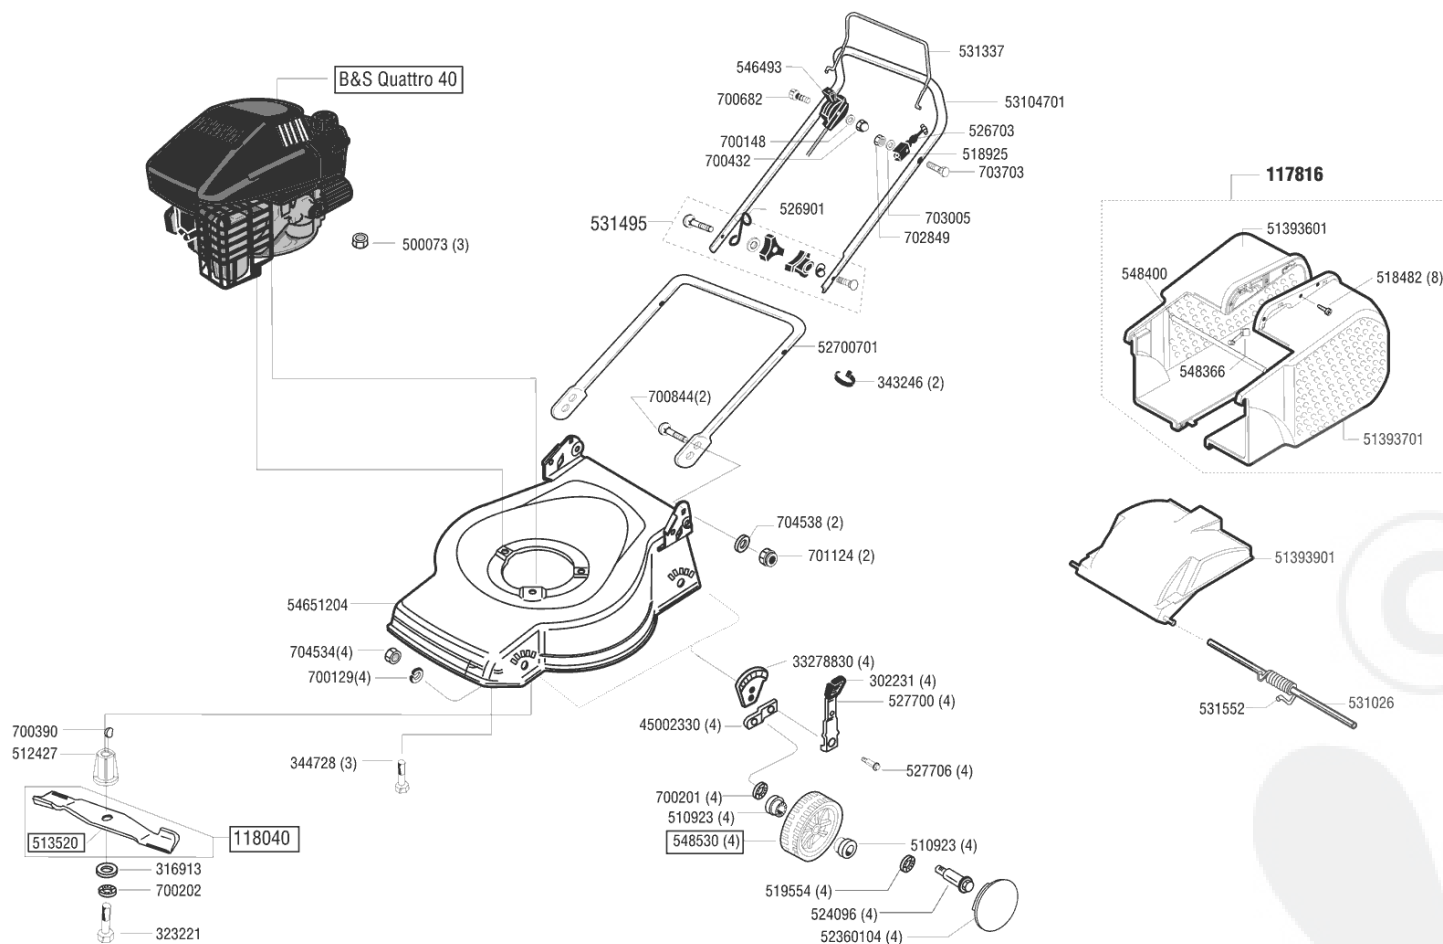

AL-KO Petrol Lawnmowers Classic 46 B - 121027 - Year of manufacture 01/2003

AL-KO Petrol Lawnmowers Classic 46 B - 121027 - Year of manufacture 01/2003

117816 GRASSBOX BLACK 42/47 COMF.
302231 AJUSTER COVER BLACK
316913 WASHER - OLD 300170
323221 BOLT
33278830 QUADRANT
348063 CABLE TIE
344728 THROTTLE STOP SCREW
500073 NUT OLD S47113
510923 BUSH OLD 402871
512427 BLADE BOSS
513520 BLADE 48 OLD S513520
51393601 HALF GRASSBOX RH 42/47 COMF.
51393701 L/ GRASSBOX - USE 51393746
51393901 FLAP USE 513-93946
518482 SCREW
518925 CABLE HOLDER
519554 SPACER
52360104 WHEEL CAP YELLOW OLD 52613004
524096 WHEEL BOLT - OLD 528121
526703 BOWDEN CABLE
531203 BOWDEN CABLE GUIDE 46265
52700701 LOWER HANDLE OLD 53102201
527700 OPERATING SPRING
527706 BOLT
531026 SHAFT OLD S46256
52825101 UPPER HANDLE (52825101)
527748 HANDLE FIXING KIT
531552 SPRING - OLD S47823/531025
512992 BOWDEN CABLES ACCELERATOR B&S
548366 SPRING
548400 GRASSBOX BAR
548530 FRONT WHEEL
700129 WASHER.
703452 USE 700148
700201 WASHER - OLD 843713000
700202 WASHER
700390 KEY
700432 NUT
700682 BOLT
700844 SCREW OLD 528-347
701124 NUT 8 VZ 986
700276 NUT - USE 704536
703452 USE 700148
703703 ROLL PIN
704534 NUT - OLD S46047/700109

700138 USE 704538