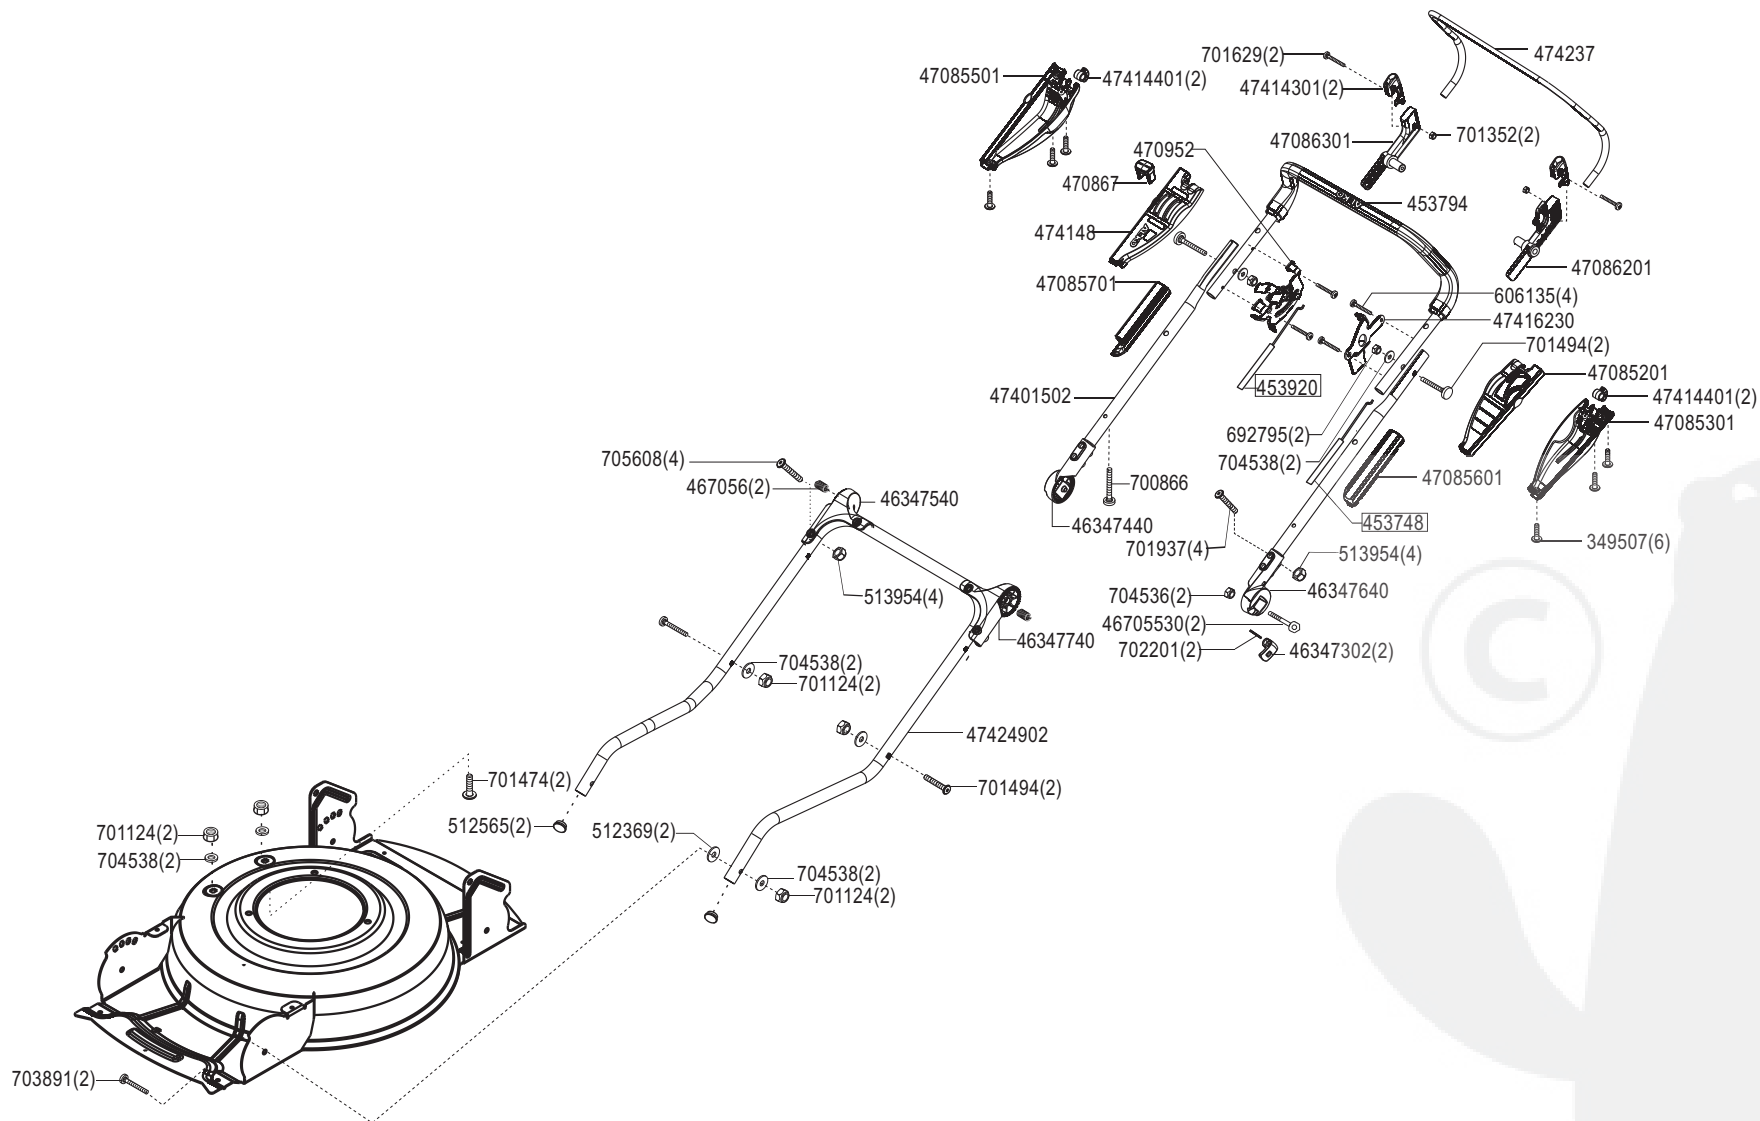

Powerline 4600 B BIO

Art. Nr. 119409

AL-KO

E19409

Powerline 4600 B BIO

Art. Nr. 119409

E19409

a	b	c	d	e	f
---	---	---	---	---	---