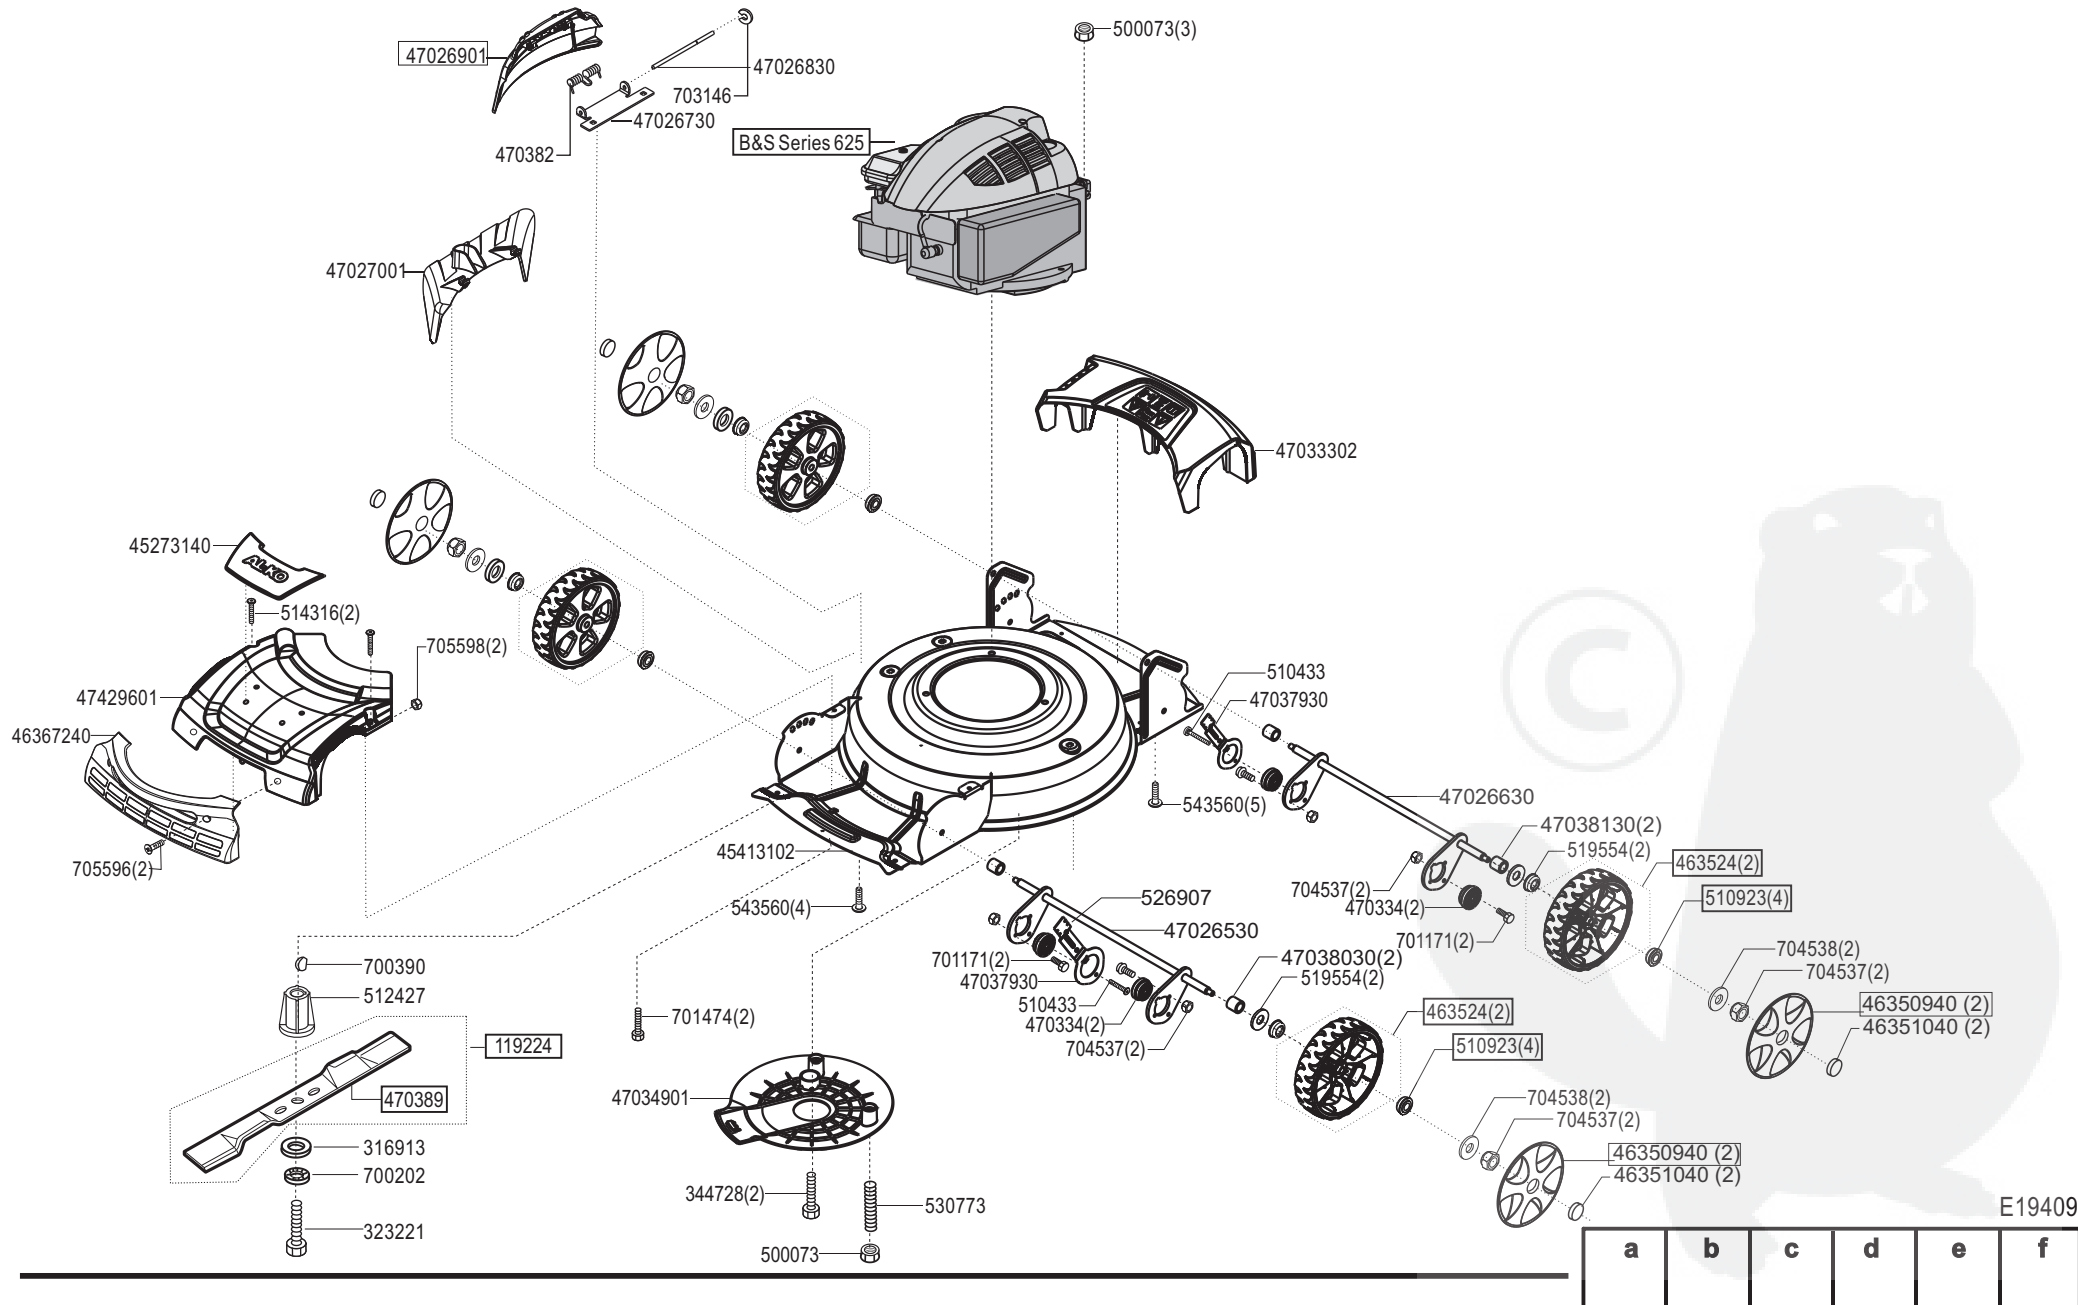

Powerline 4600 B BIO

Art. Nr. 119409

AL-KO

E19409

Powerline 4600 B BIO

Art. Nr. 119409

E19409

a	b	c	d	e	f
---	---	---	---	---	---