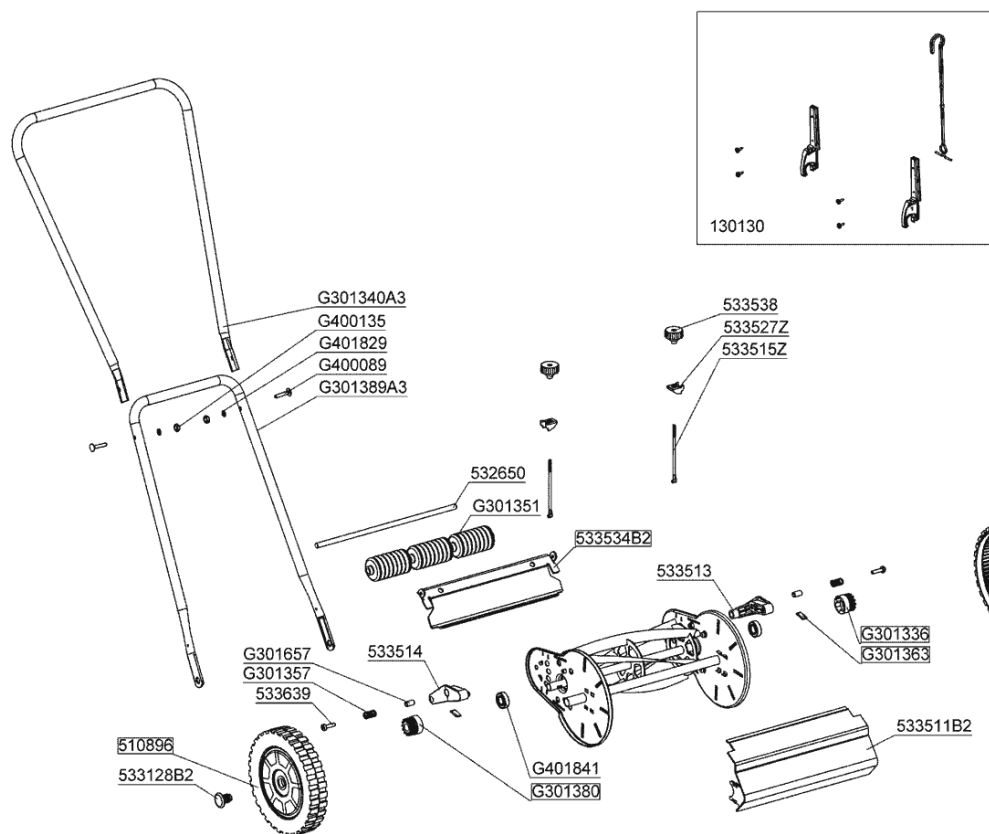

AL-KO Hand Push Mowers Classic 28-5 - 130510 - Year of manufacture 01/2002

AL-KO Hand Push Mowers Classic 28-5 - 130510 - Year of manufacture 01/2002

G130130 FIXING KIT - HAND MOWER
510896 WHEEL OLD G301415
532650 STEEL PIPE
533128B2 BOLT OLD 533128
533511B2 SCREEN - OLD 533511
533513 BRACKET
533514 RH BRACKET
533515Z ADJUSTING SCREW
533527Z PIN
533534B2 LOWER BLADE 28 (533587B2)
533538 ADJUSTER - OLD G301655
533639 BOLT TORX 6X25
G301336 DRIVE LH
G301340A3 UPPER HANDLE
G301351 ROLLER
G301357 SPRING (G323053)
511354 USE G301363
G301380 DRIVE RH
G301389A3 LOWER HANDLE
G301657 SPACER
700705 SCREW 10-24/875 OLD 88052
700107 NUT
700127 WASHER OLD 700127
700574 BEARING