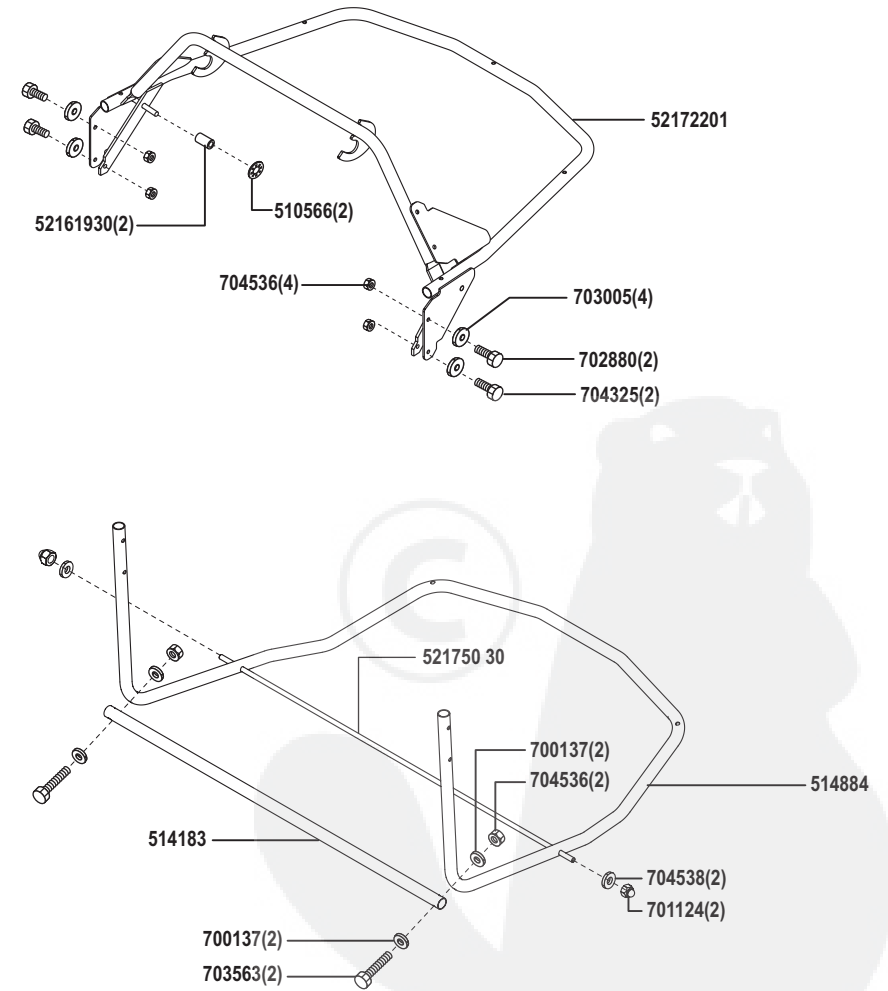

# Power Line T18-102 HDE

Art. Nr. 118623

E18623-5

a	b	c	d	e	f
---	---	---	---	---	---

# Power Line T18-102 HDE

Art. Nr. 118623

E18623-6

a	b	c	d	e	f
---	---	---	---	---	---

# Power Line T18-102 HDE

Art. Nr. 118623

E18623-7

a	b	c	d	e	f
---	---	---	---	---	---