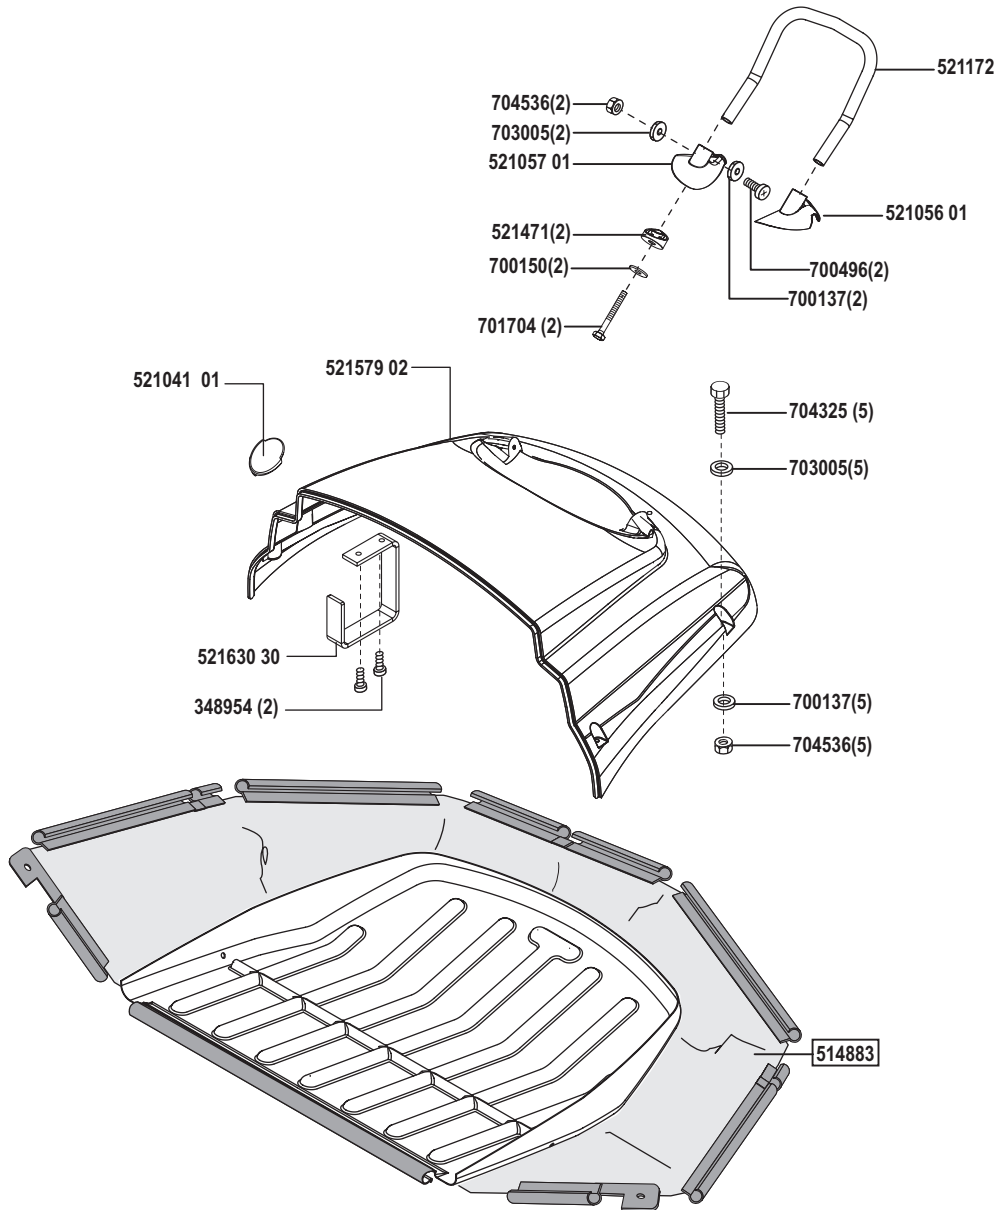

Power Line T18-102 HDE

Art. Nr. 118623

E18623-7

a	b	c	d	e	f