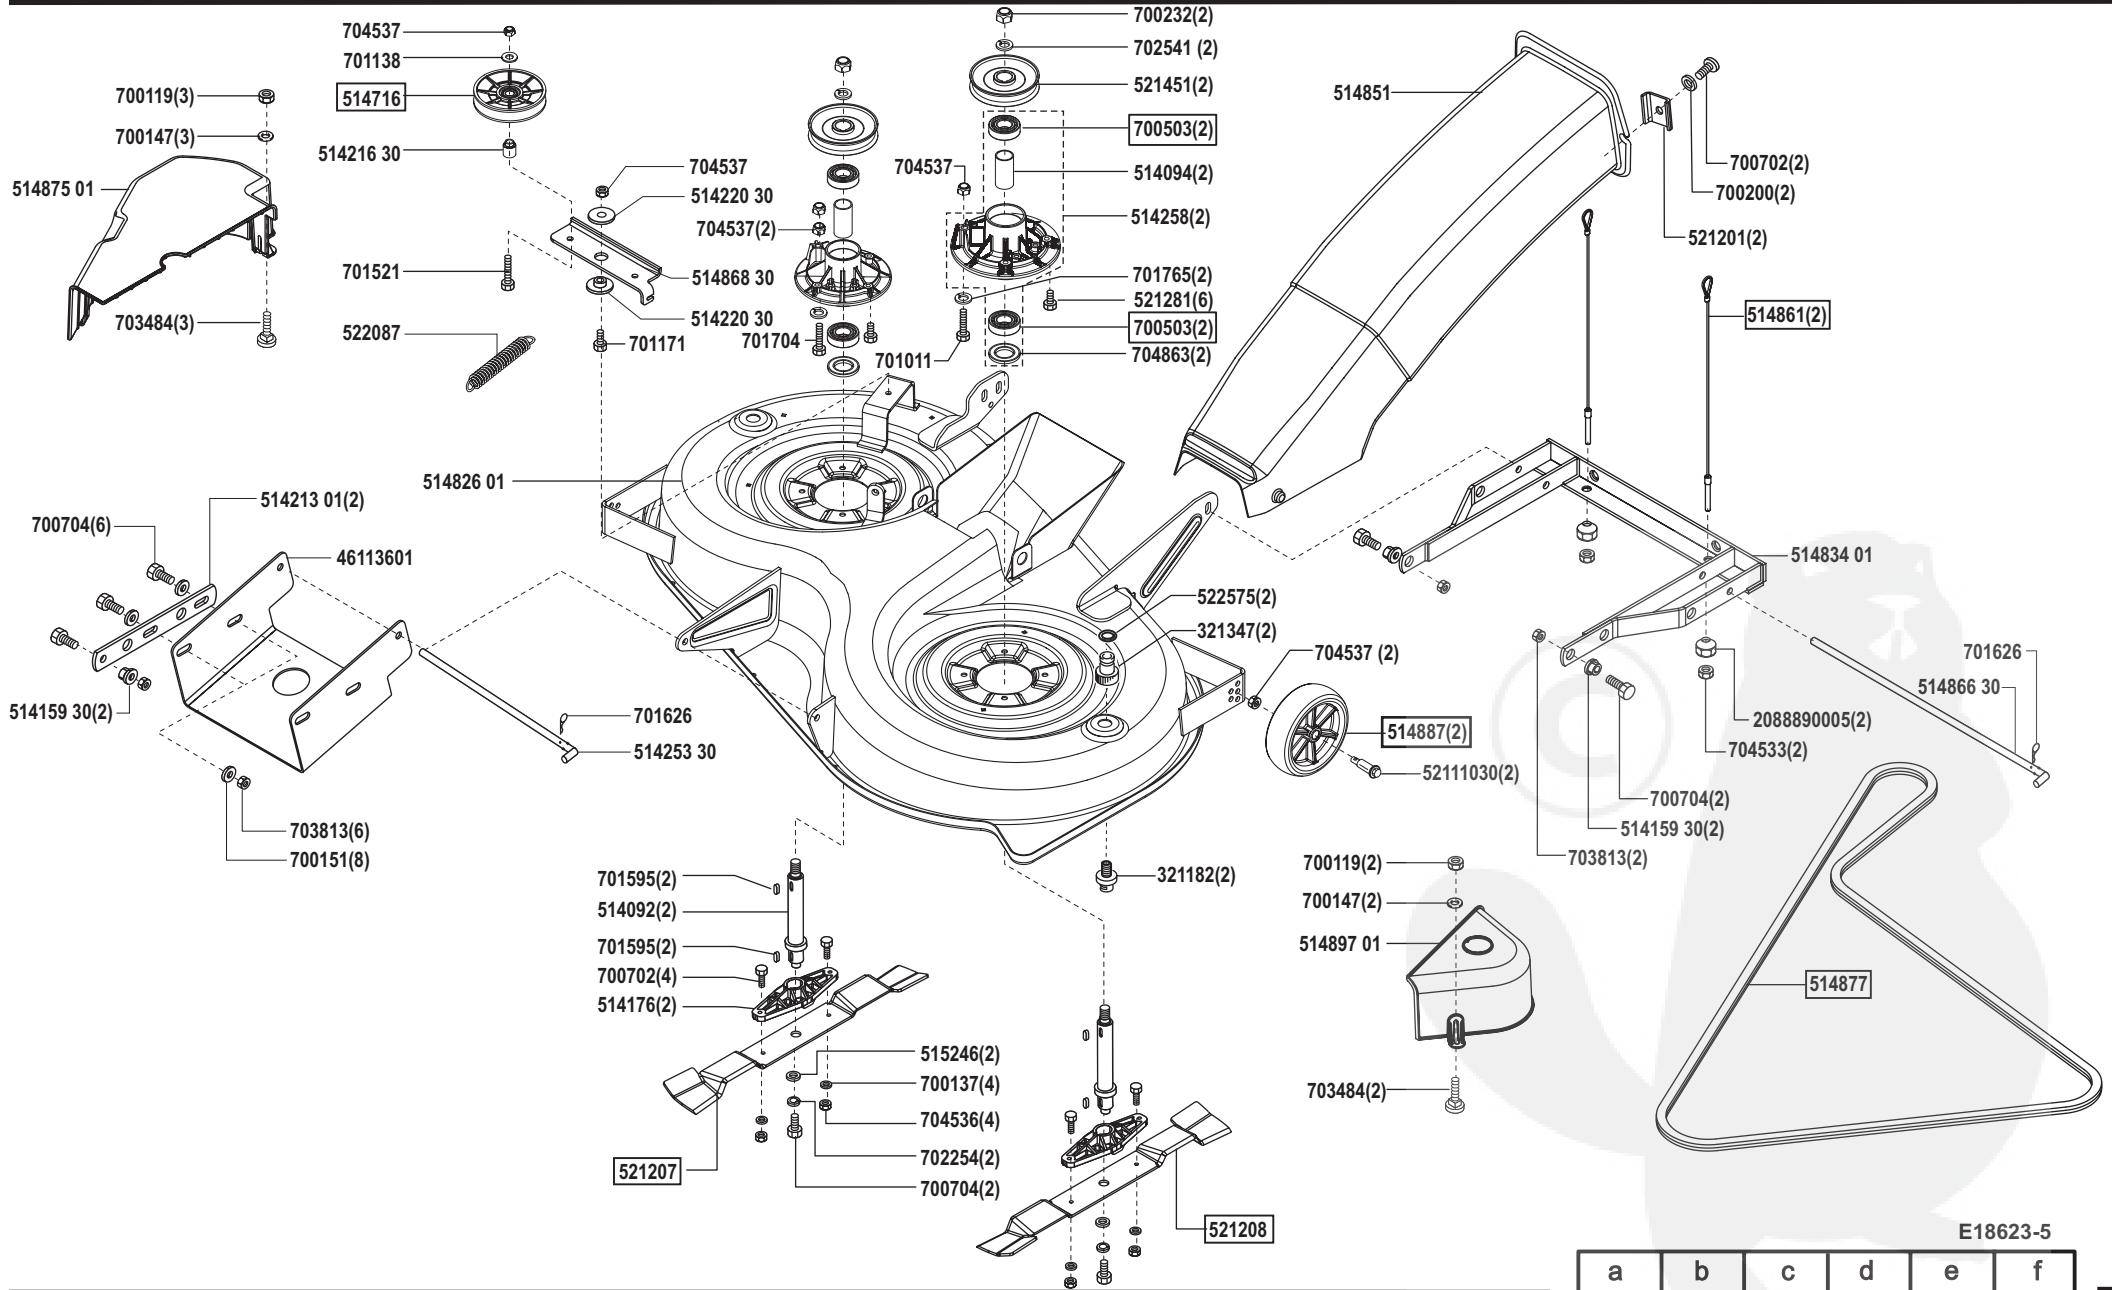

# Power Line T18-102 HDE

Art. Nr. 118623

E18623-4

a	b	c	d	e	f
---	---	---	---	---	---

# Power Line T18-102 HDE

Art. Nr. 118623

E18623-5

a	b	c	d	e	f
---	---	---	---	---	---

# Power Line T18-102 HDE

Art. Nr. 118623

E18623-6

a	b	c	d	e	f
---	---	---	---	---	---

# Power Line T18-102 HDE

Art. Nr. 118623

E18623-7

a	b	c	d	e	f
---	---	---	---	---	---