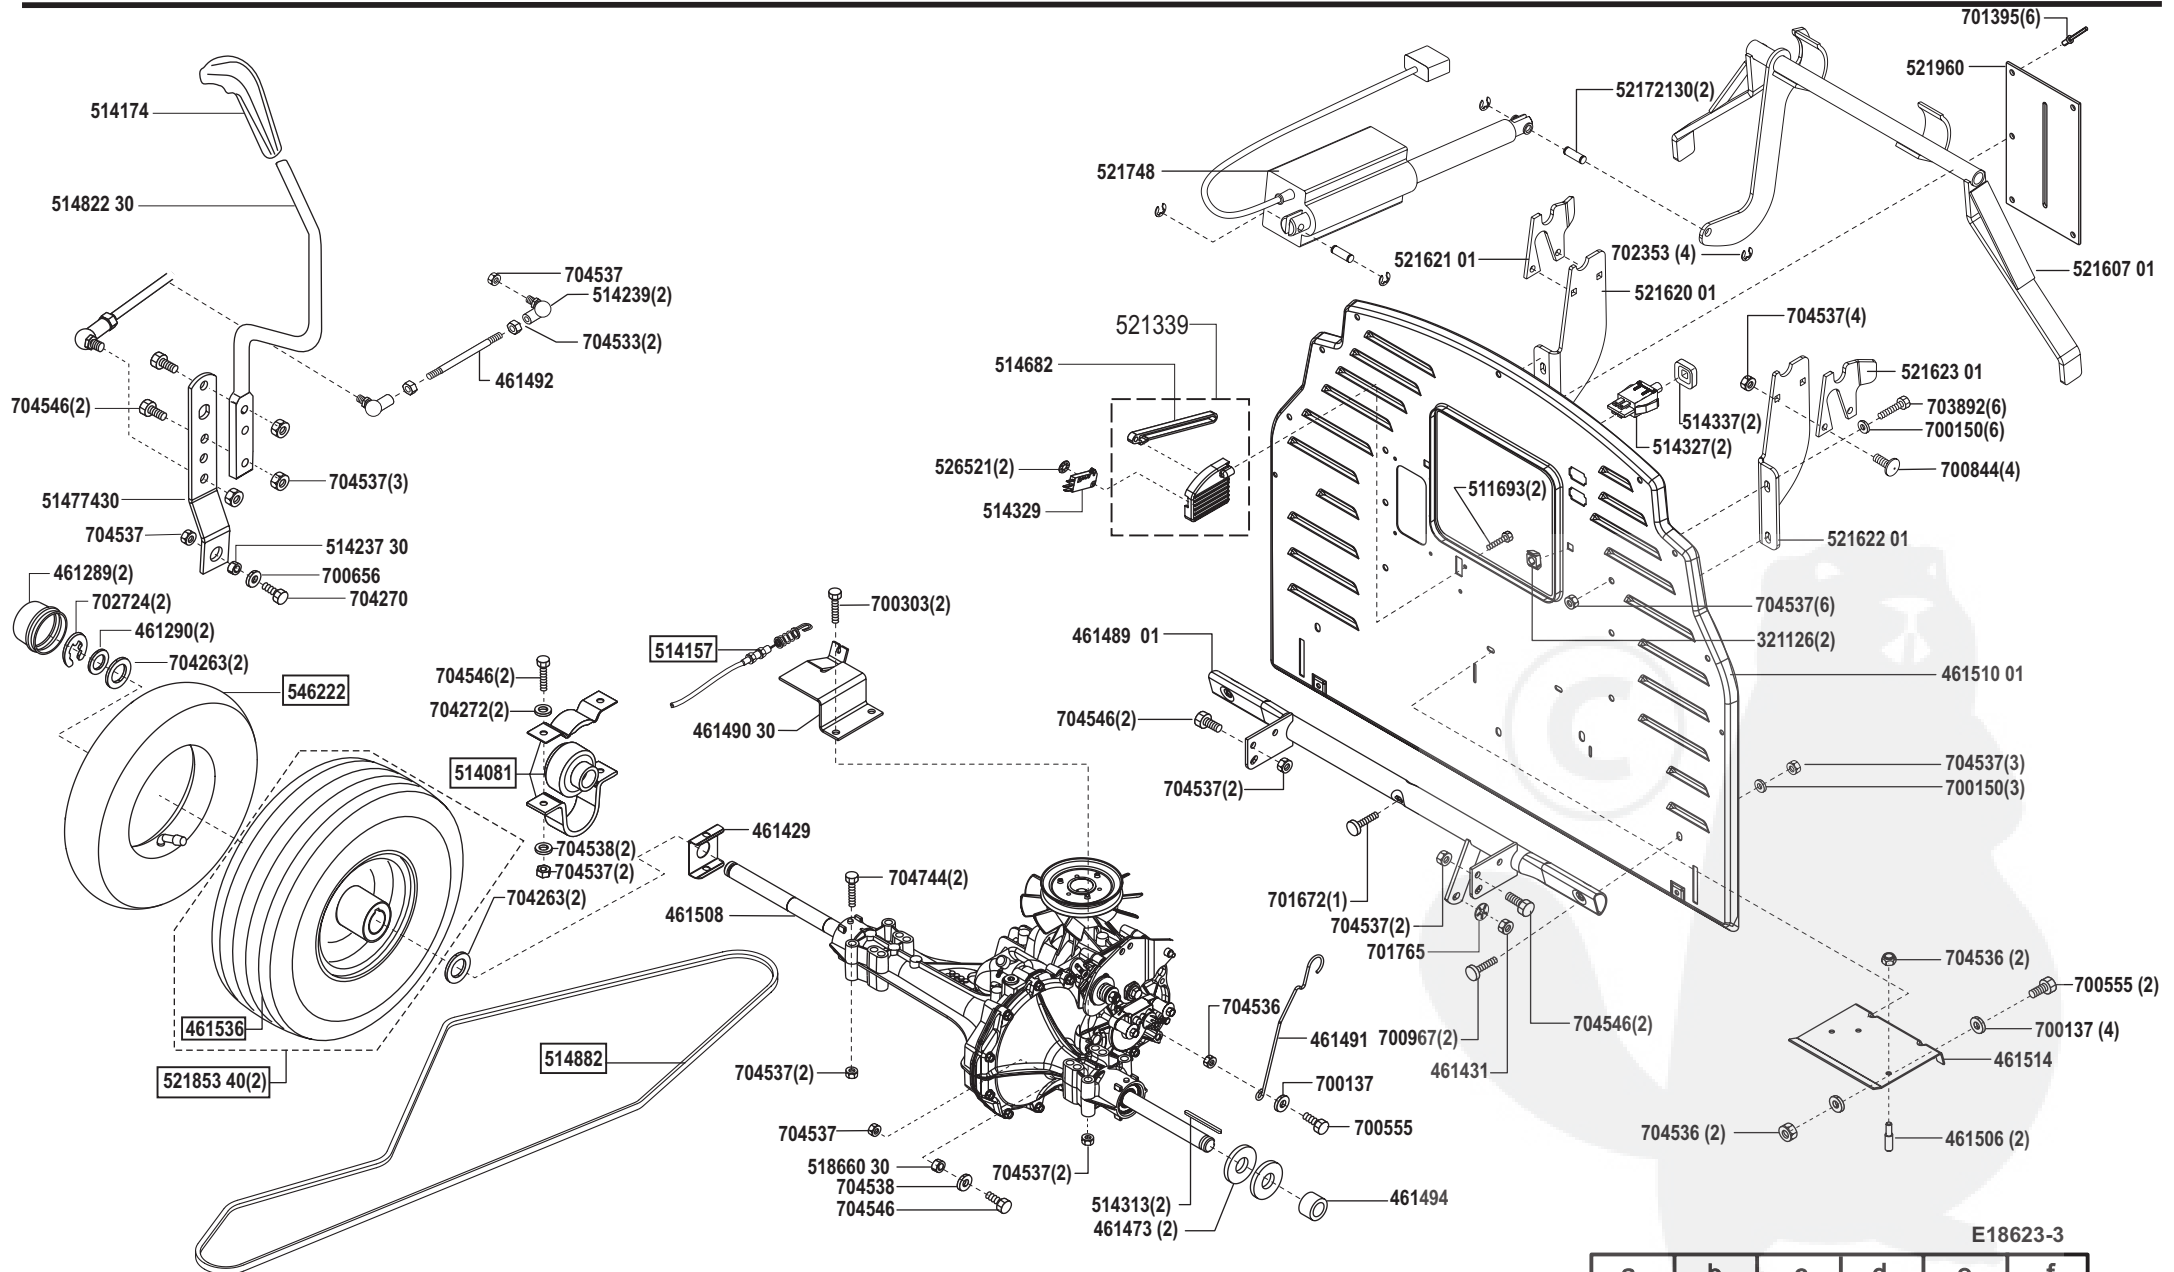

# Power Line T18-102 HDE

Art. Nr. 118623

**ALKO**  
Garten+Hobby

E18623-3

a	b	c	d	e	f
---	---	---	---	---	---

# Power Line T18-102 HDE

Art. Nr. 118623

E18623-4

a	b	c	d	e	f
---	---	---	---	---	---

# Power Line T18-102 HDE

Art. Nr. 118623

E18623-5

a	b	c	d	e	f
---	---	---	---	---	---

# Power Line T18-102 HDE

Art. Nr. 118623

E18623-6

a	b	c	d	e	f
---	---	---	---	---	---