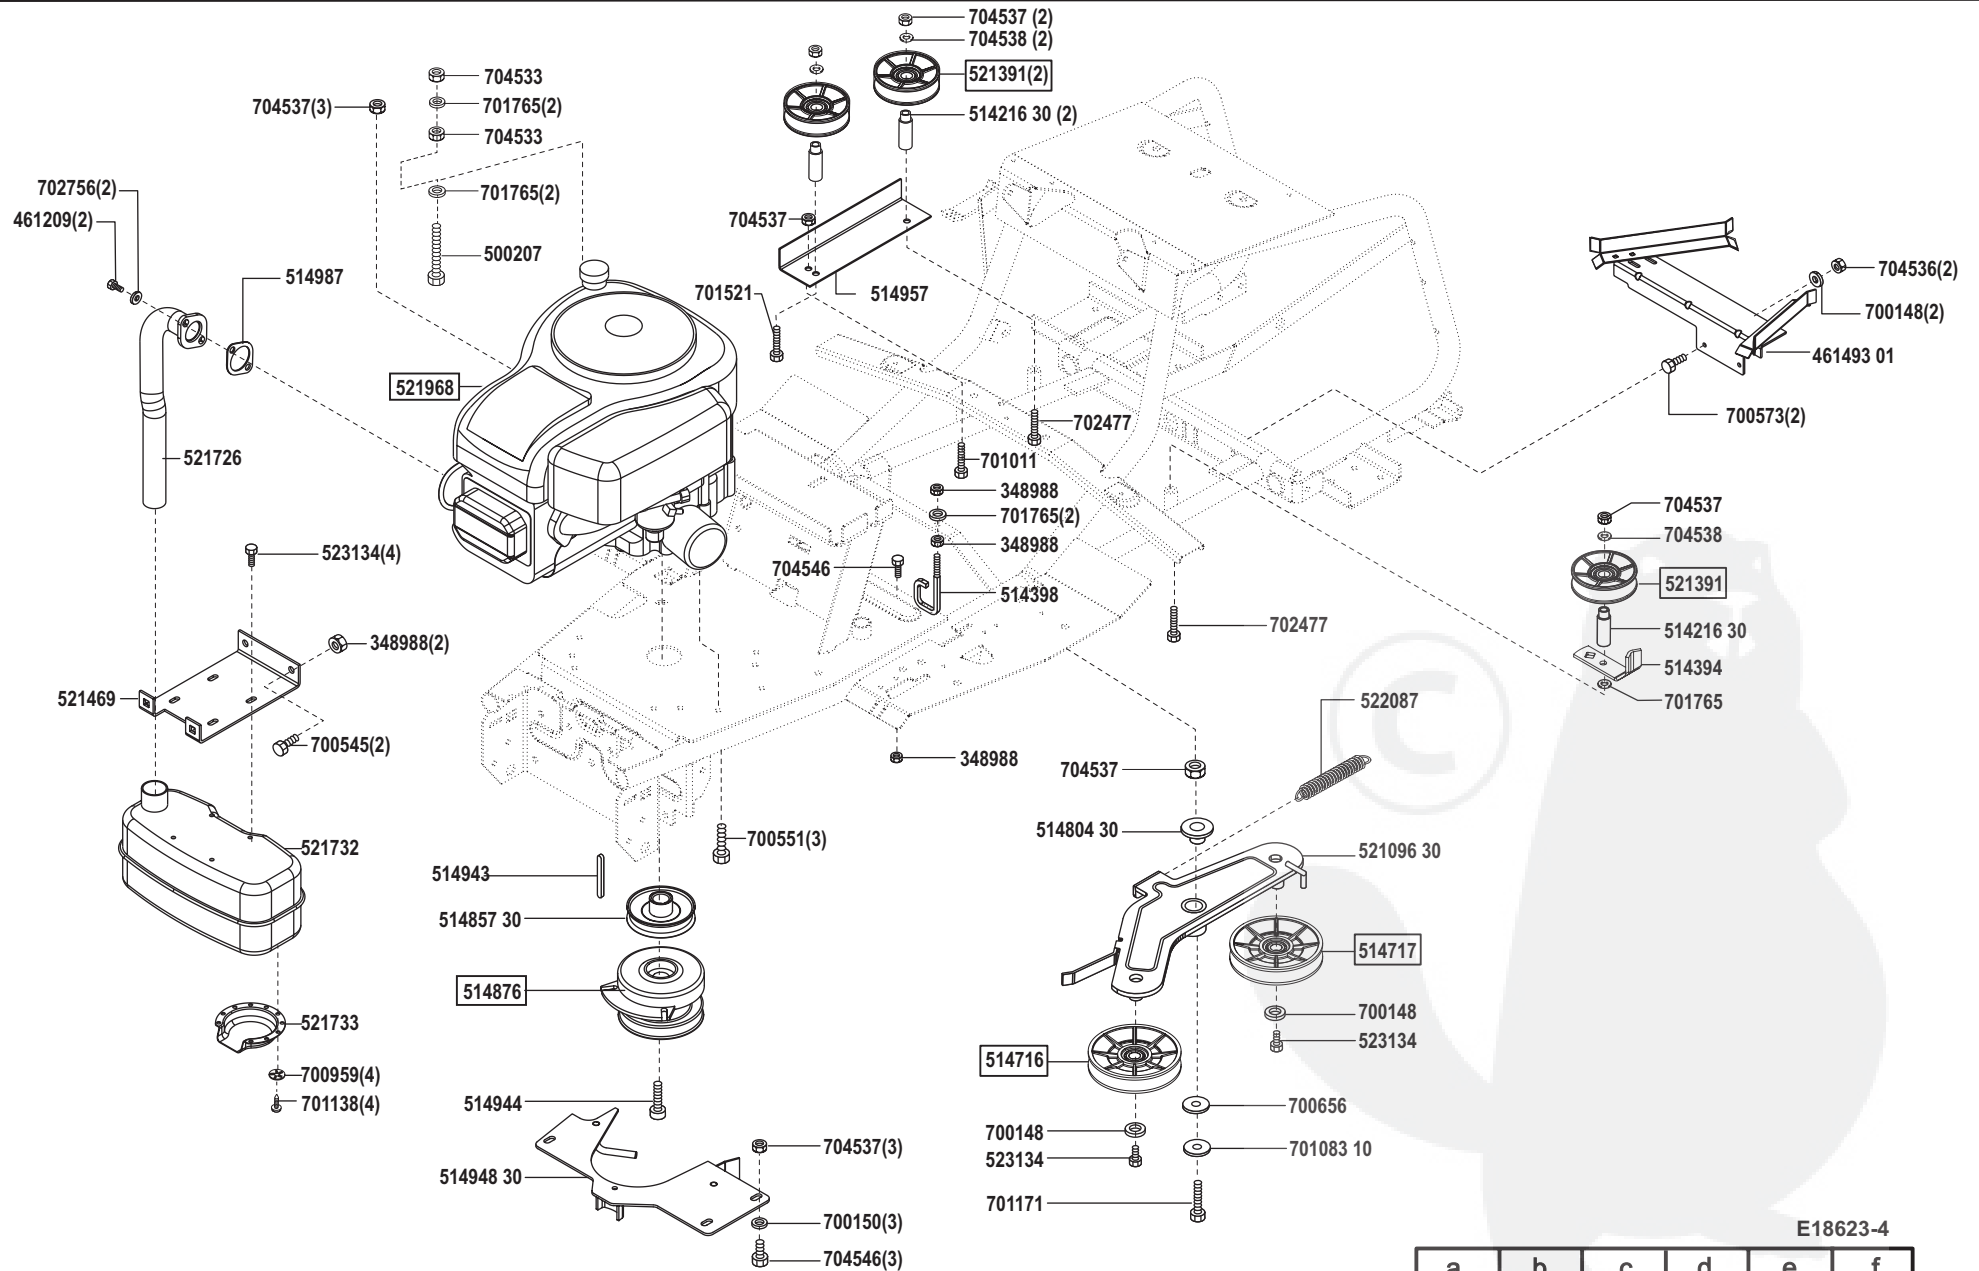

# Power Line T18-102 HDE

Art. Nr. 118623

**ALKO**  
Garten+Hobby

E18623-3

a	b	c	d	e	f
---	---	---	---	---	---

# Power Line T18-102 HDE

Art. Nr. 118623

E18623-4

a	b	c	d	e	f
---	---	---	---	---	---

# Power Line T18-102 HDE

Art. Nr. 118623

E18623-5

a	b	c	d	e	f
---	---	---	---	---	---

# Power Line T18-102 HDE

Art. Nr. 118623

E18623-6

a	b	c	d	e	f
---	---	---	---	---	---