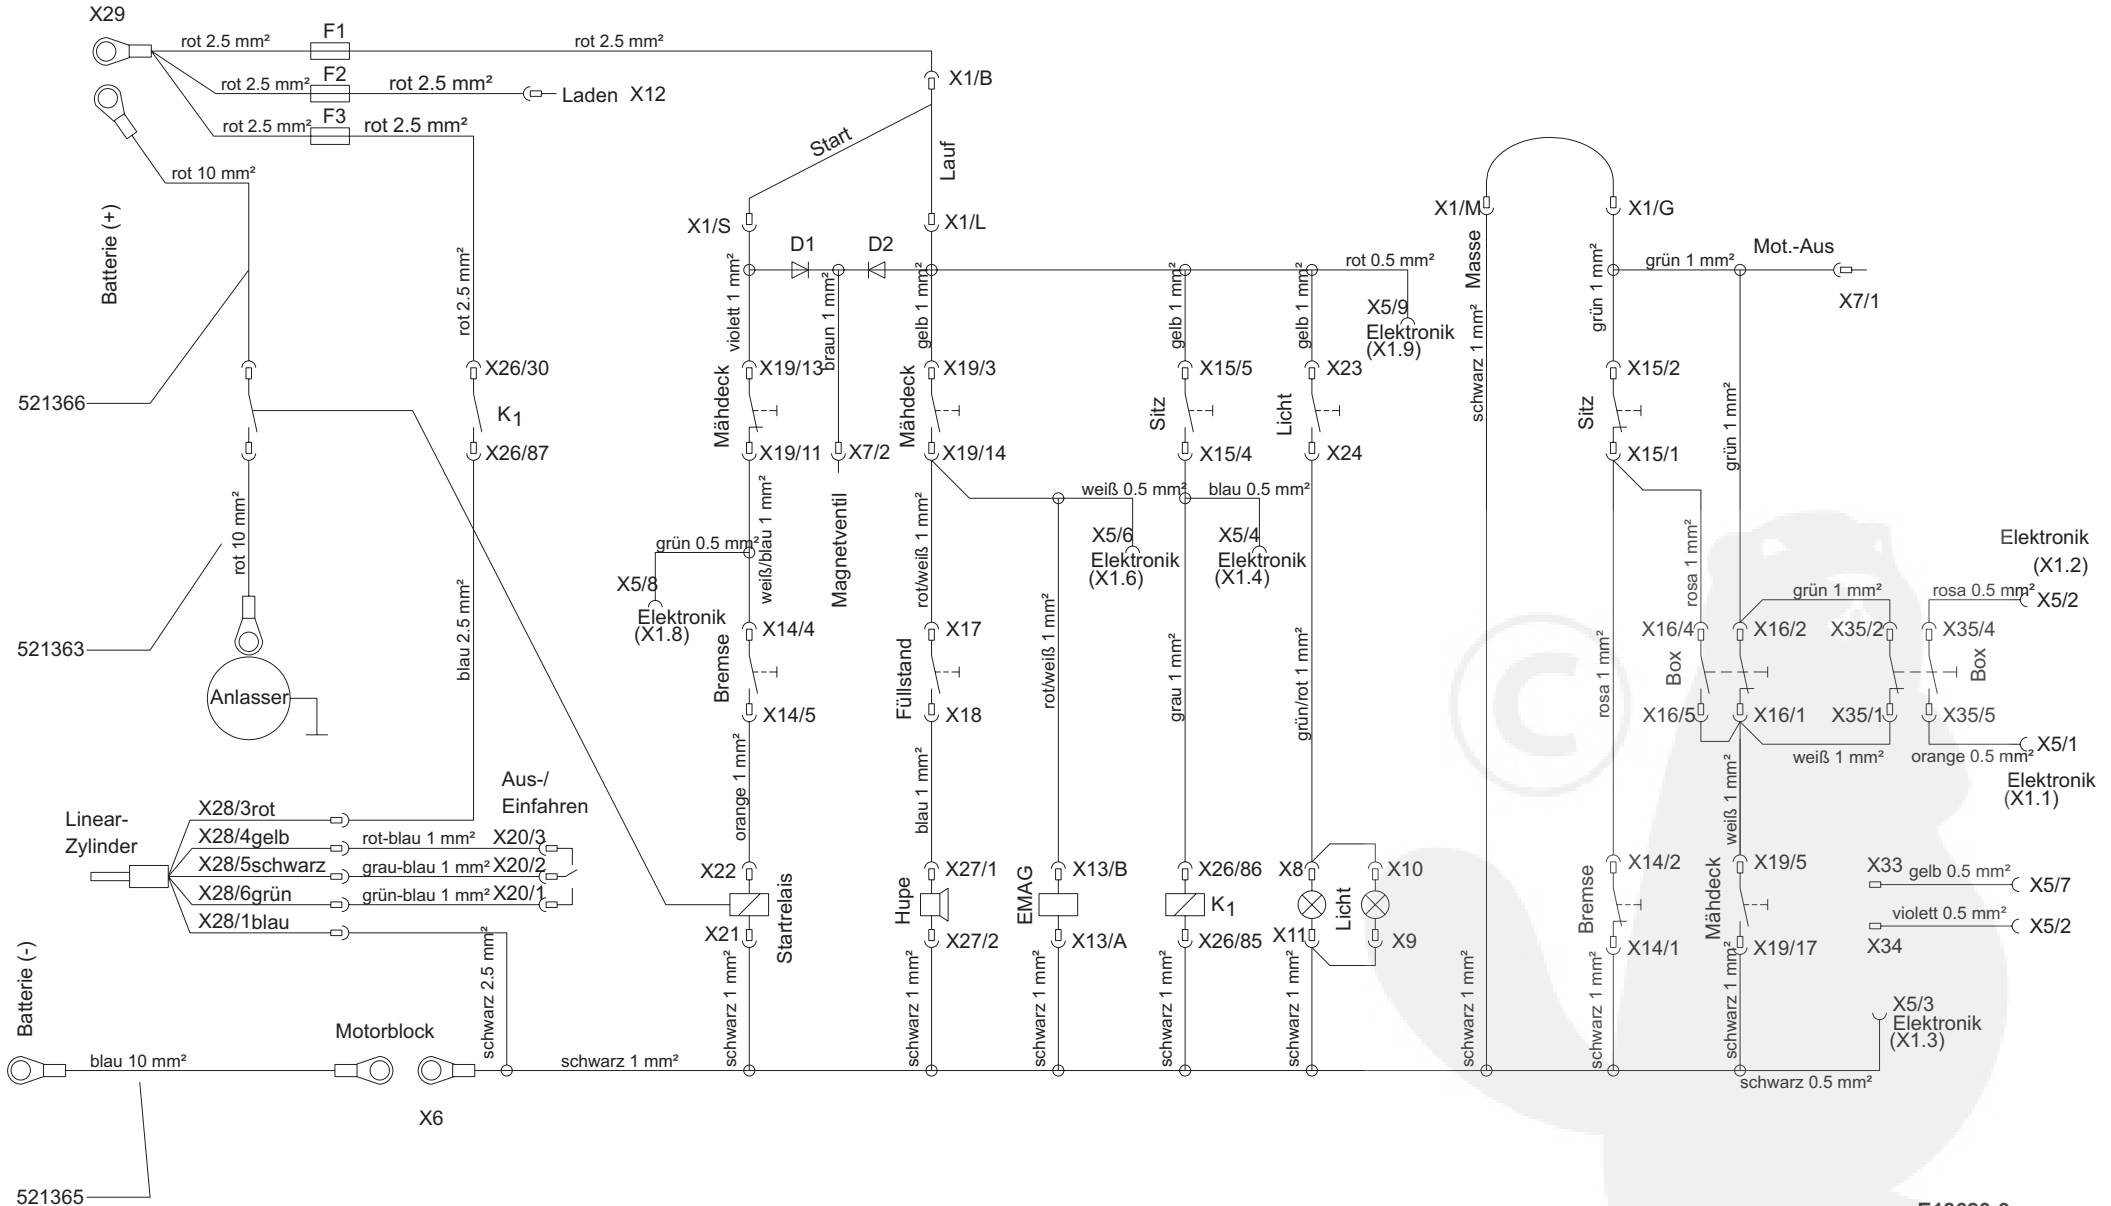

# Power Line T18-102 HDE

Art. Nr. 118623

E18623-6

a	b	c	d	e	f
---	---	---	---	---	---

# Power Line T18-102 HDE

Art. Nr. 118623

E18623-7

a	b	c	d	e	f
---	---	---	---	---	---

# Power Line T18-102 HDE

Art. Nr. 118623

# Power Line T18-102 HDE

Art. Nr. 118623

E18623-9

a	b	c	d	e	f
---	---	---	---	---	---