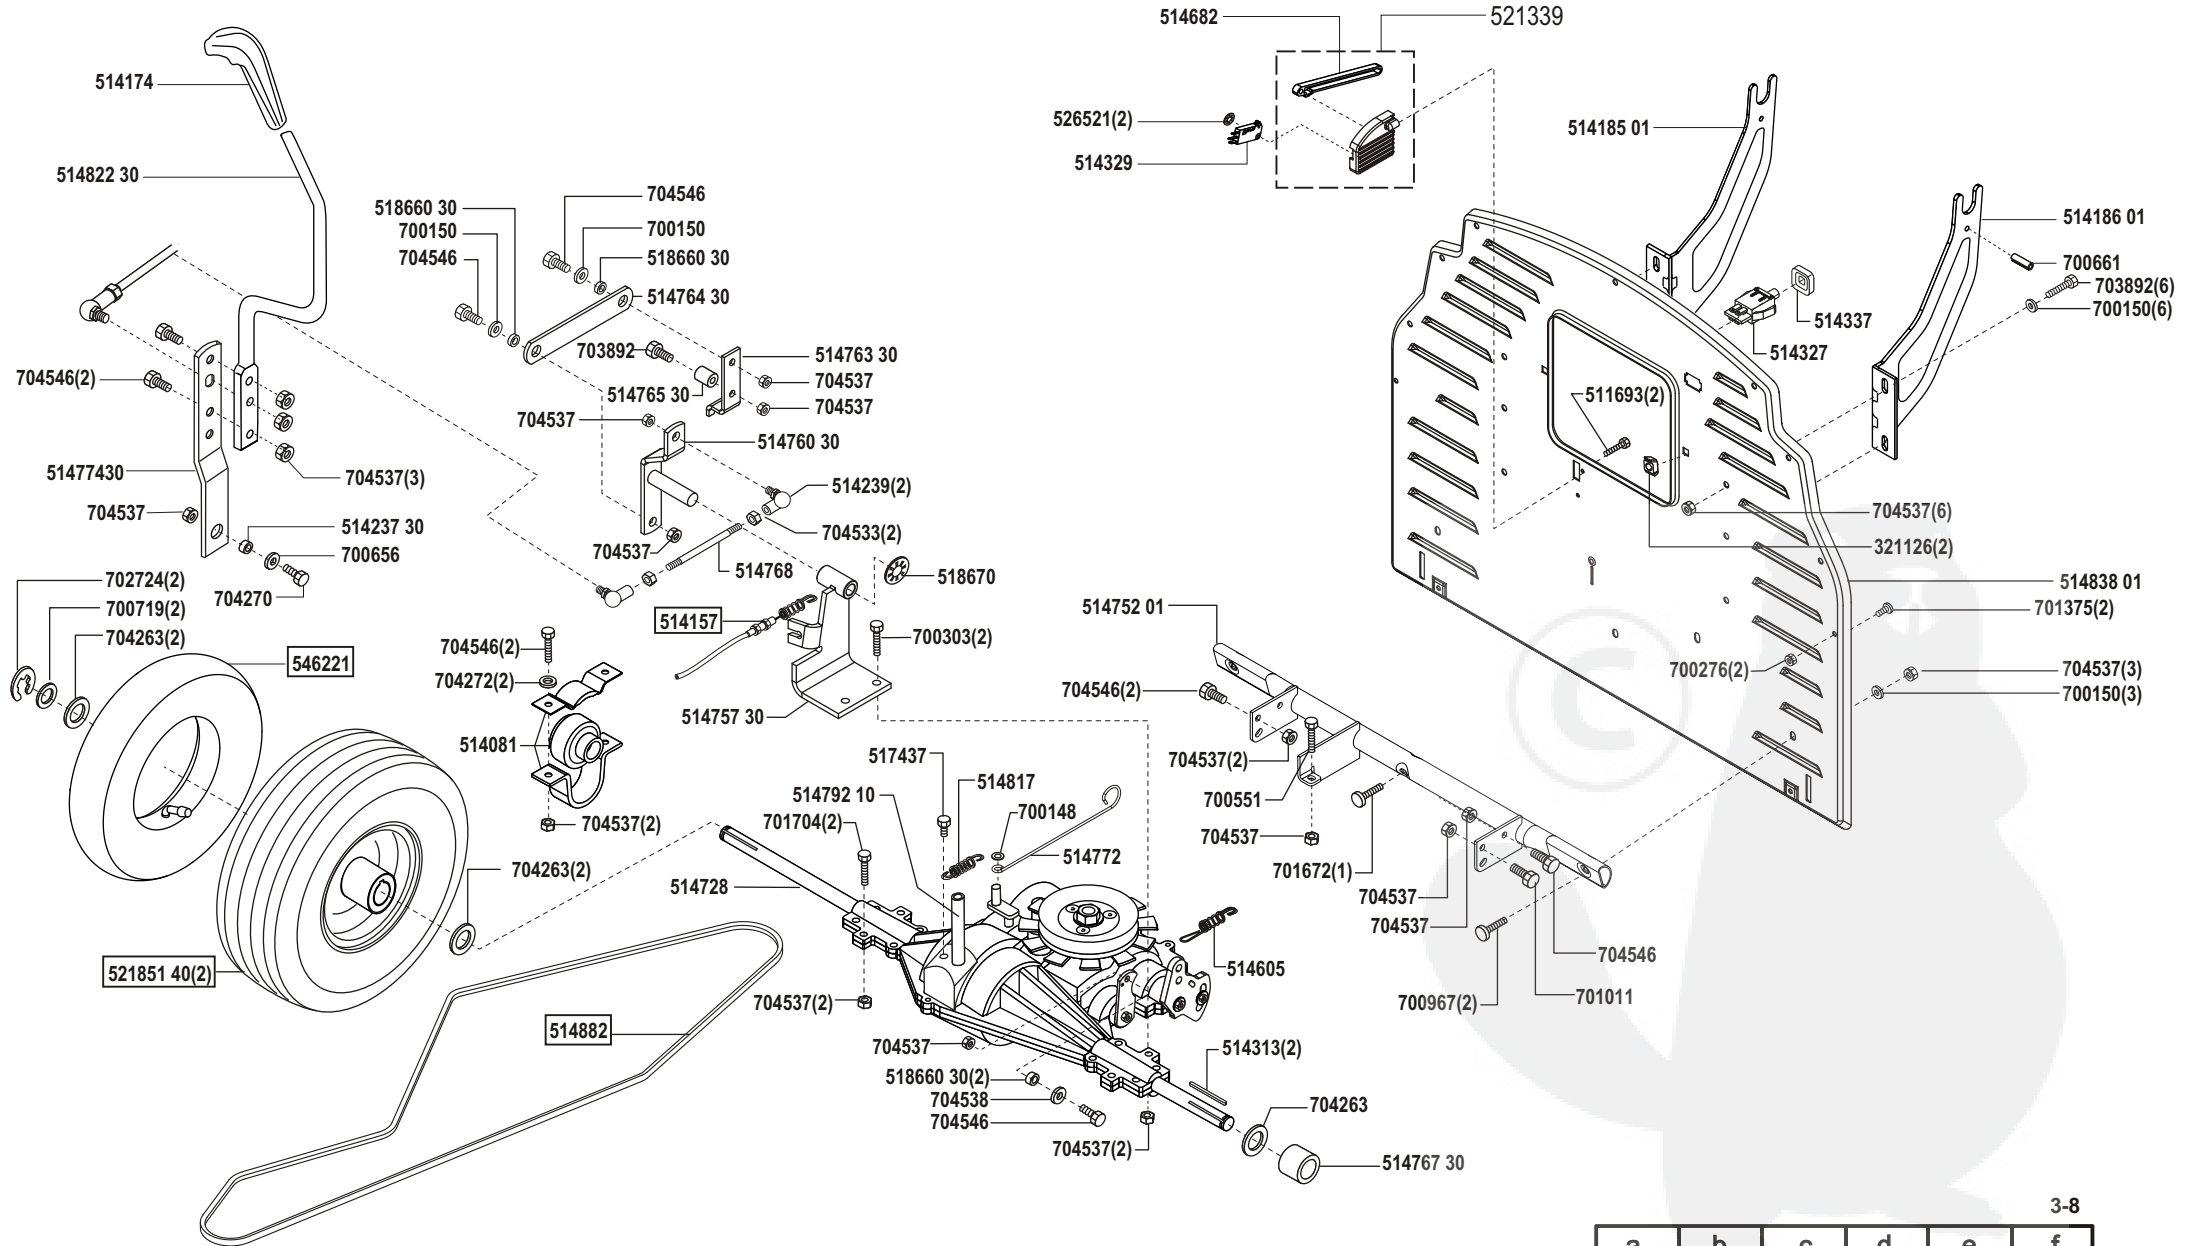

Power Line T13-102 SP-H

Art. Nr. 118520

a	b	c	d	e	f
09/03					

Power Line T13-102 SP-H

Art. Nr. 118520

a	b	c	d	e	f
---	---	---	---	---	---

Power Line T13-102 SP-H

Art. Nr. 118520

a	b	c	d	e	f
---	---	---	---	---	---

Power Line T13-102 SP-H

Art. Nr. 118520

a	b	c	d	e	f
---	---	---	---	---	---

Power Line T13-102 SP-H

Art. Nr. 118520

Power Line T13-102 SP-H

Art. Nr. 118520

a	b	c	d	e	f
---	---	---	---	---	---

Power Line T13-102 SP-H

Art. Nr. 118520

a	b	c	d	e	f
---	---	---	---	---	---

Power Line T13-102 SP-H

Art. Nr. 118520