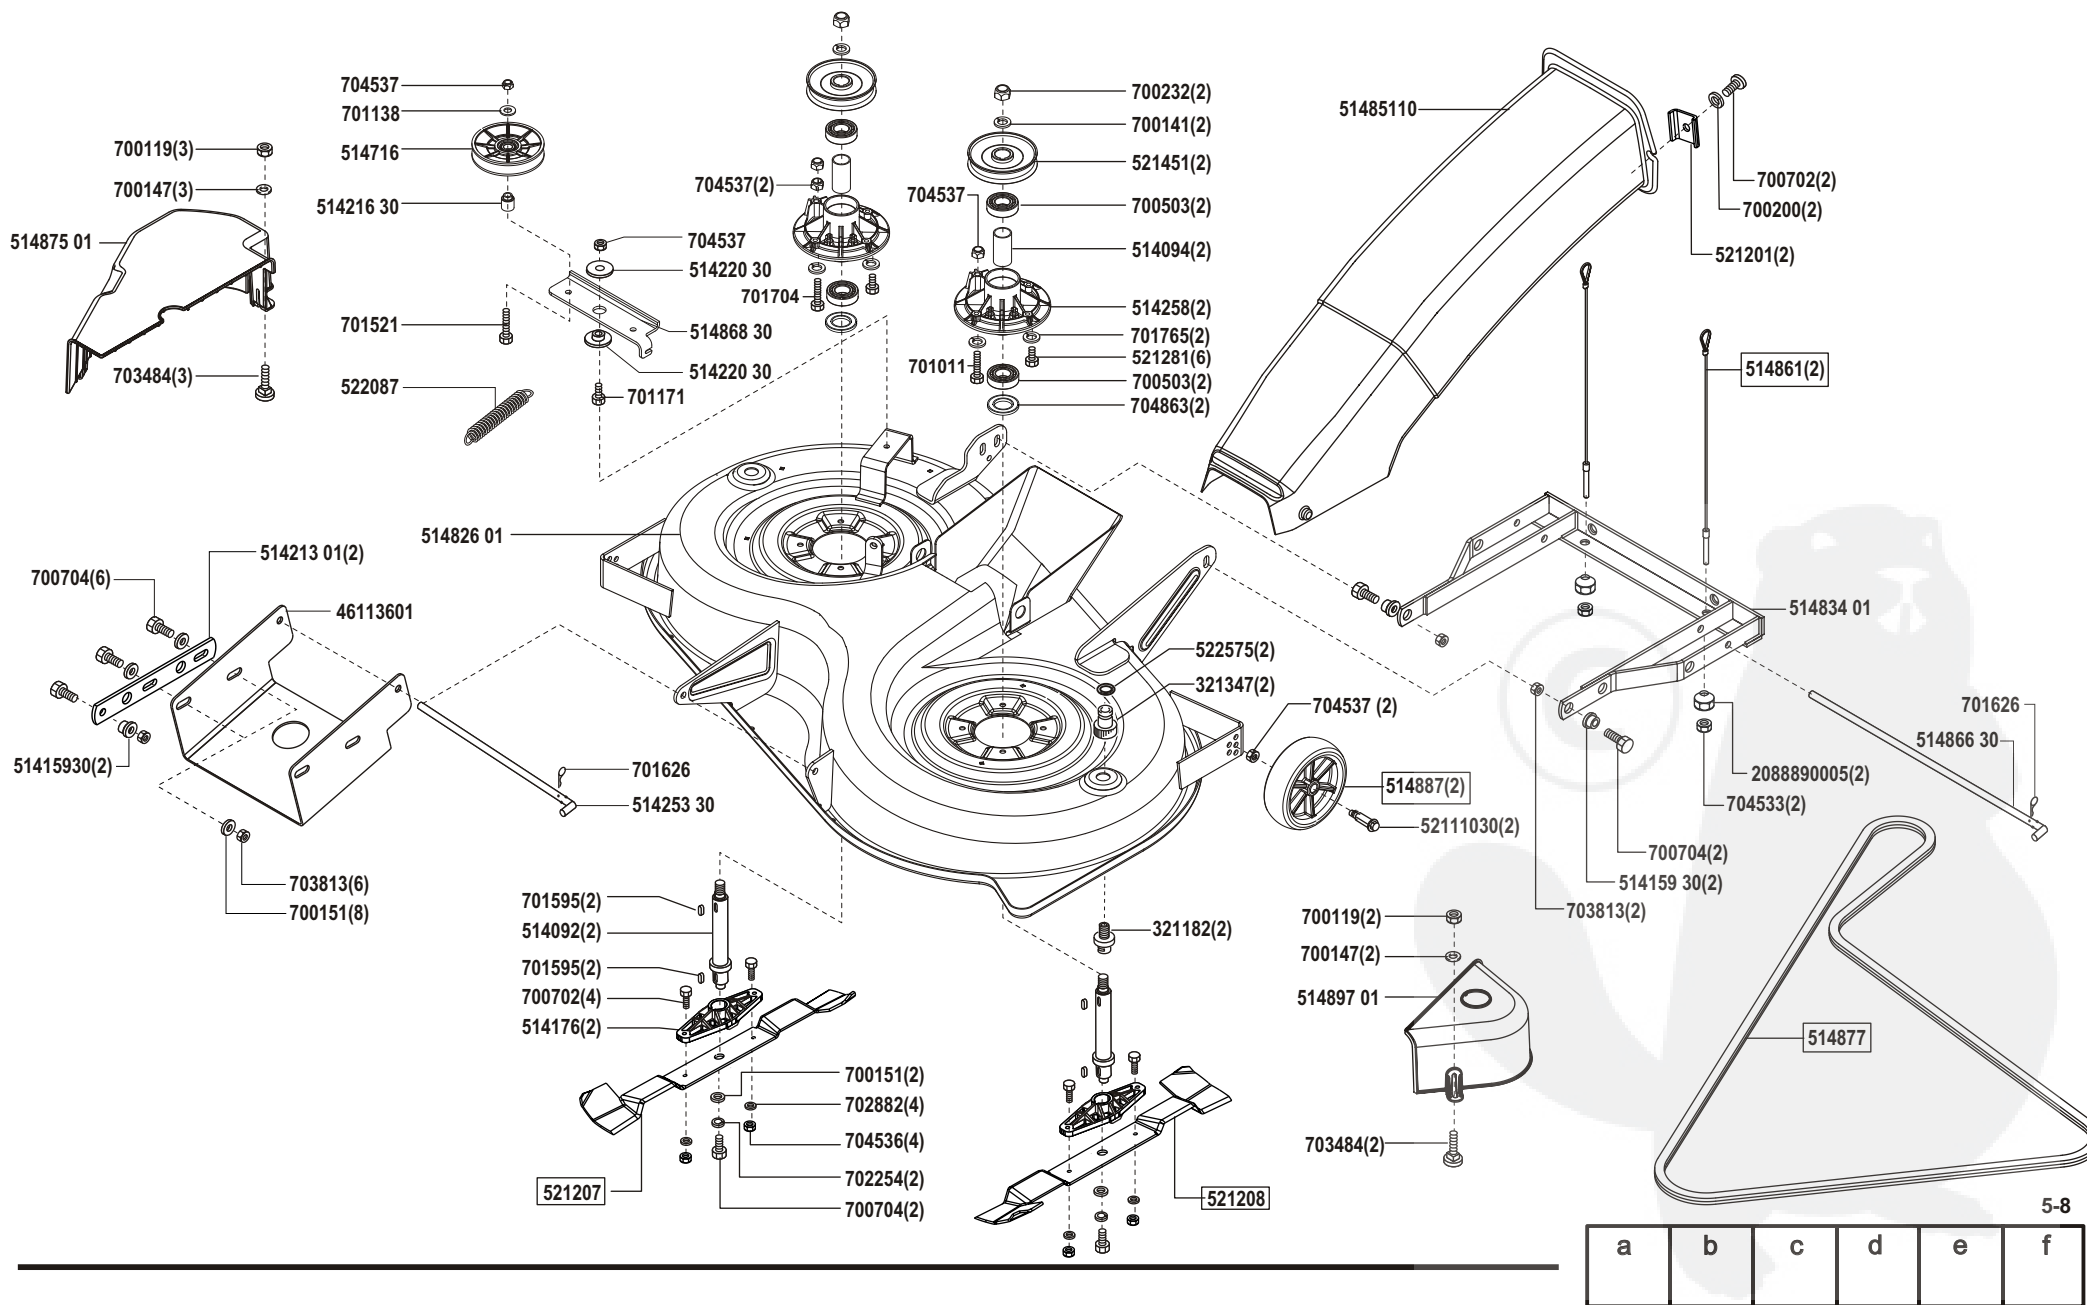

Power Line T13-102 SP-H

Art. Nr. 118520

a	b	c	d	e	f
09/03					

Power Line T13-102 SP-H

Art. Nr. 118520

a	b	c	d	e	f
---	---	---	---	---	---

Power Line T13-102 SP-H

Art. Nr. 118520

a	b	c	d	e	f
---	---	---	---	---	---

Power Line T13-102 SP-H

Art. Nr. 118520

a	b	c	d	e	f
---	---	---	---	---	---

Power Line T13-102 SP-H

Art. Nr. 118520

Power Line T13-102 SP-H

Art. Nr. 118520

a	b	c	d	e	f
---	---	---	---	---	---

Power Line T13-102 SP-H

Art. Nr. 118520

a	b	c	d	e	f
---	---	---	---	---	---

Power Line T13-102 SP-H

Art. Nr. 118520