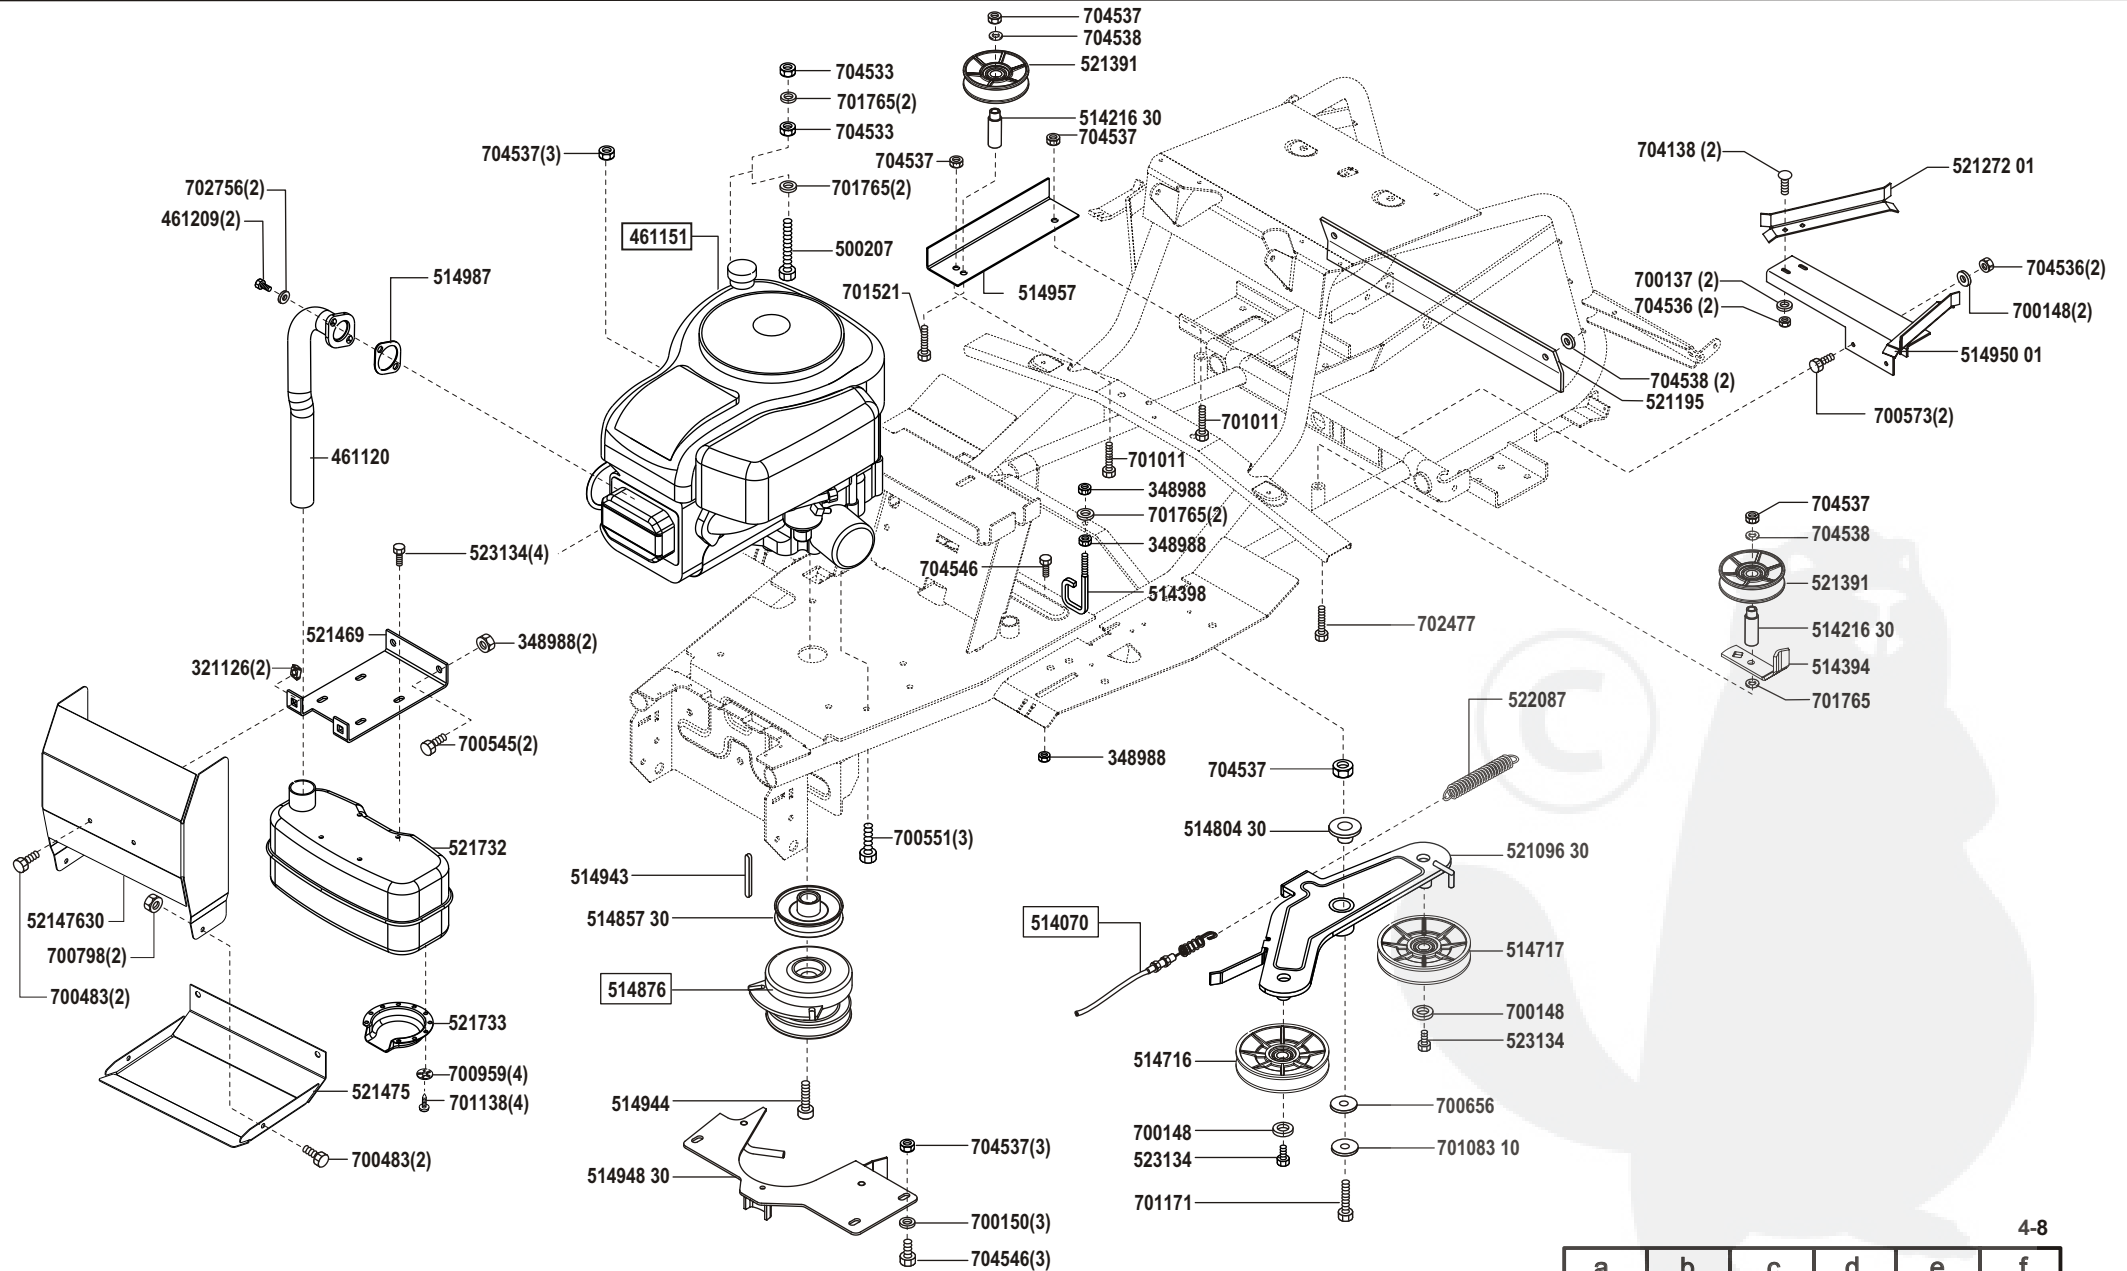

Power Line T13-102 SP-H

Art. Nr. 118520

a	b	c	d	e	f
09/03					

Power Line T13-102 SP-H

Art. Nr. 118520

a	b	c	d	e	f
---	---	---	---	---	---

Power Line T13-102 SP-H

Art. Nr. 118520

a	b	c	d	e	f
---	---	---	---	---	---

Power Line T13-102 SP-H

Art. Nr. 118520

a	b	c	d	e	f
---	---	---	---	---	---

Power Line T13-102 SP-H

Art. Nr. 118520

Power Line T13-102 SP-H

Art. Nr. 118520

a	b	c	d	e	f
---	---	---	---	---	---

Power Line T13-102 SP-H

Art. Nr. 118520

a	b	c	d	e	f
---	---	---	---	---	---

Power Line T13-102 SP-H

Art. Nr. 118520