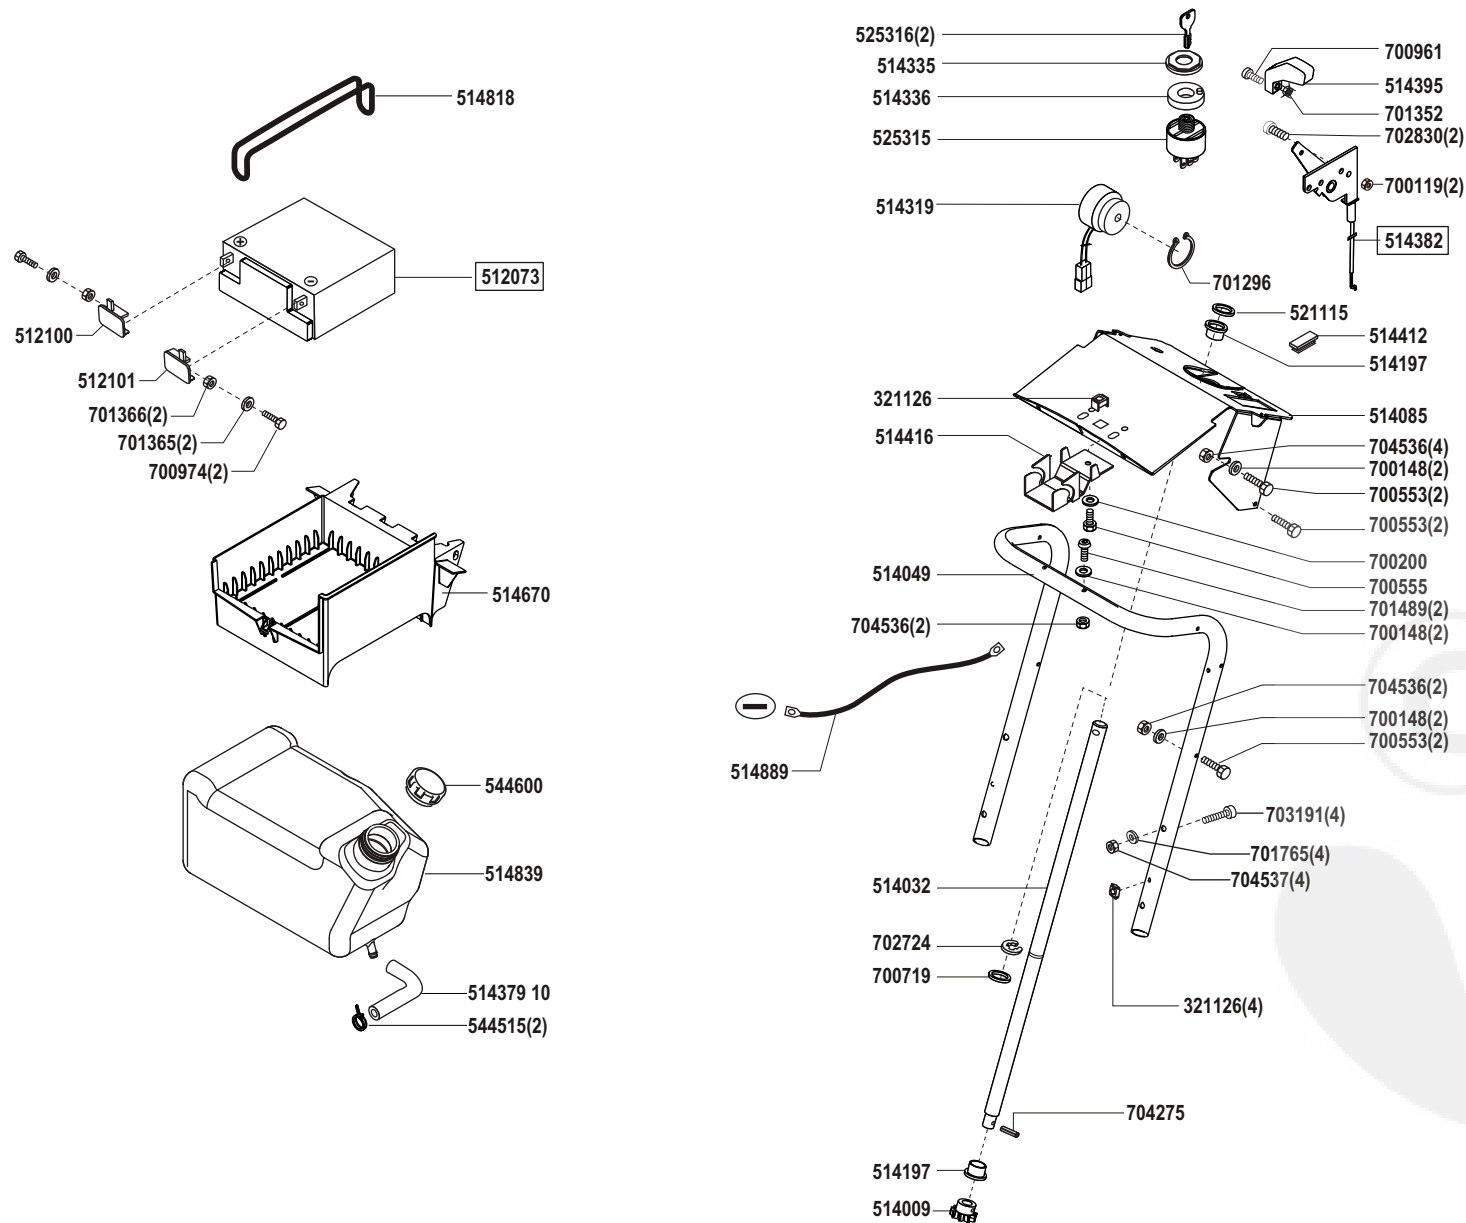

Power Line T13-102 SP-H

Art. Nr. 118520

a	b	c	d	e	f
09/03					

Power Line T13-102 SP-H

Art. Nr. 118520

a	b	c	d	e	f
---	---	---	---	---	---

Power Line T13-102 SP-H

Art. Nr. 118520

a	b	c	d	e	f
---	---	---	---	---	---

Power Line T13-102 SP-H

Art. Nr. 118520

a	b	c	d	e	f
---	---	---	---	---	---

Power Line T13-102 SP-H

Art. Nr. 118520

Power Line T13-102 SP-H

Art. Nr. 118520

a	b	c	d	e	f
---	---	---	---	---	---

Power Line T13-102 SP-H

Art. Nr. 118520

a	b	c	d	e	f
---	---	---	---	---	---

Power Line T13-102 SP-H

Art. Nr. 118520