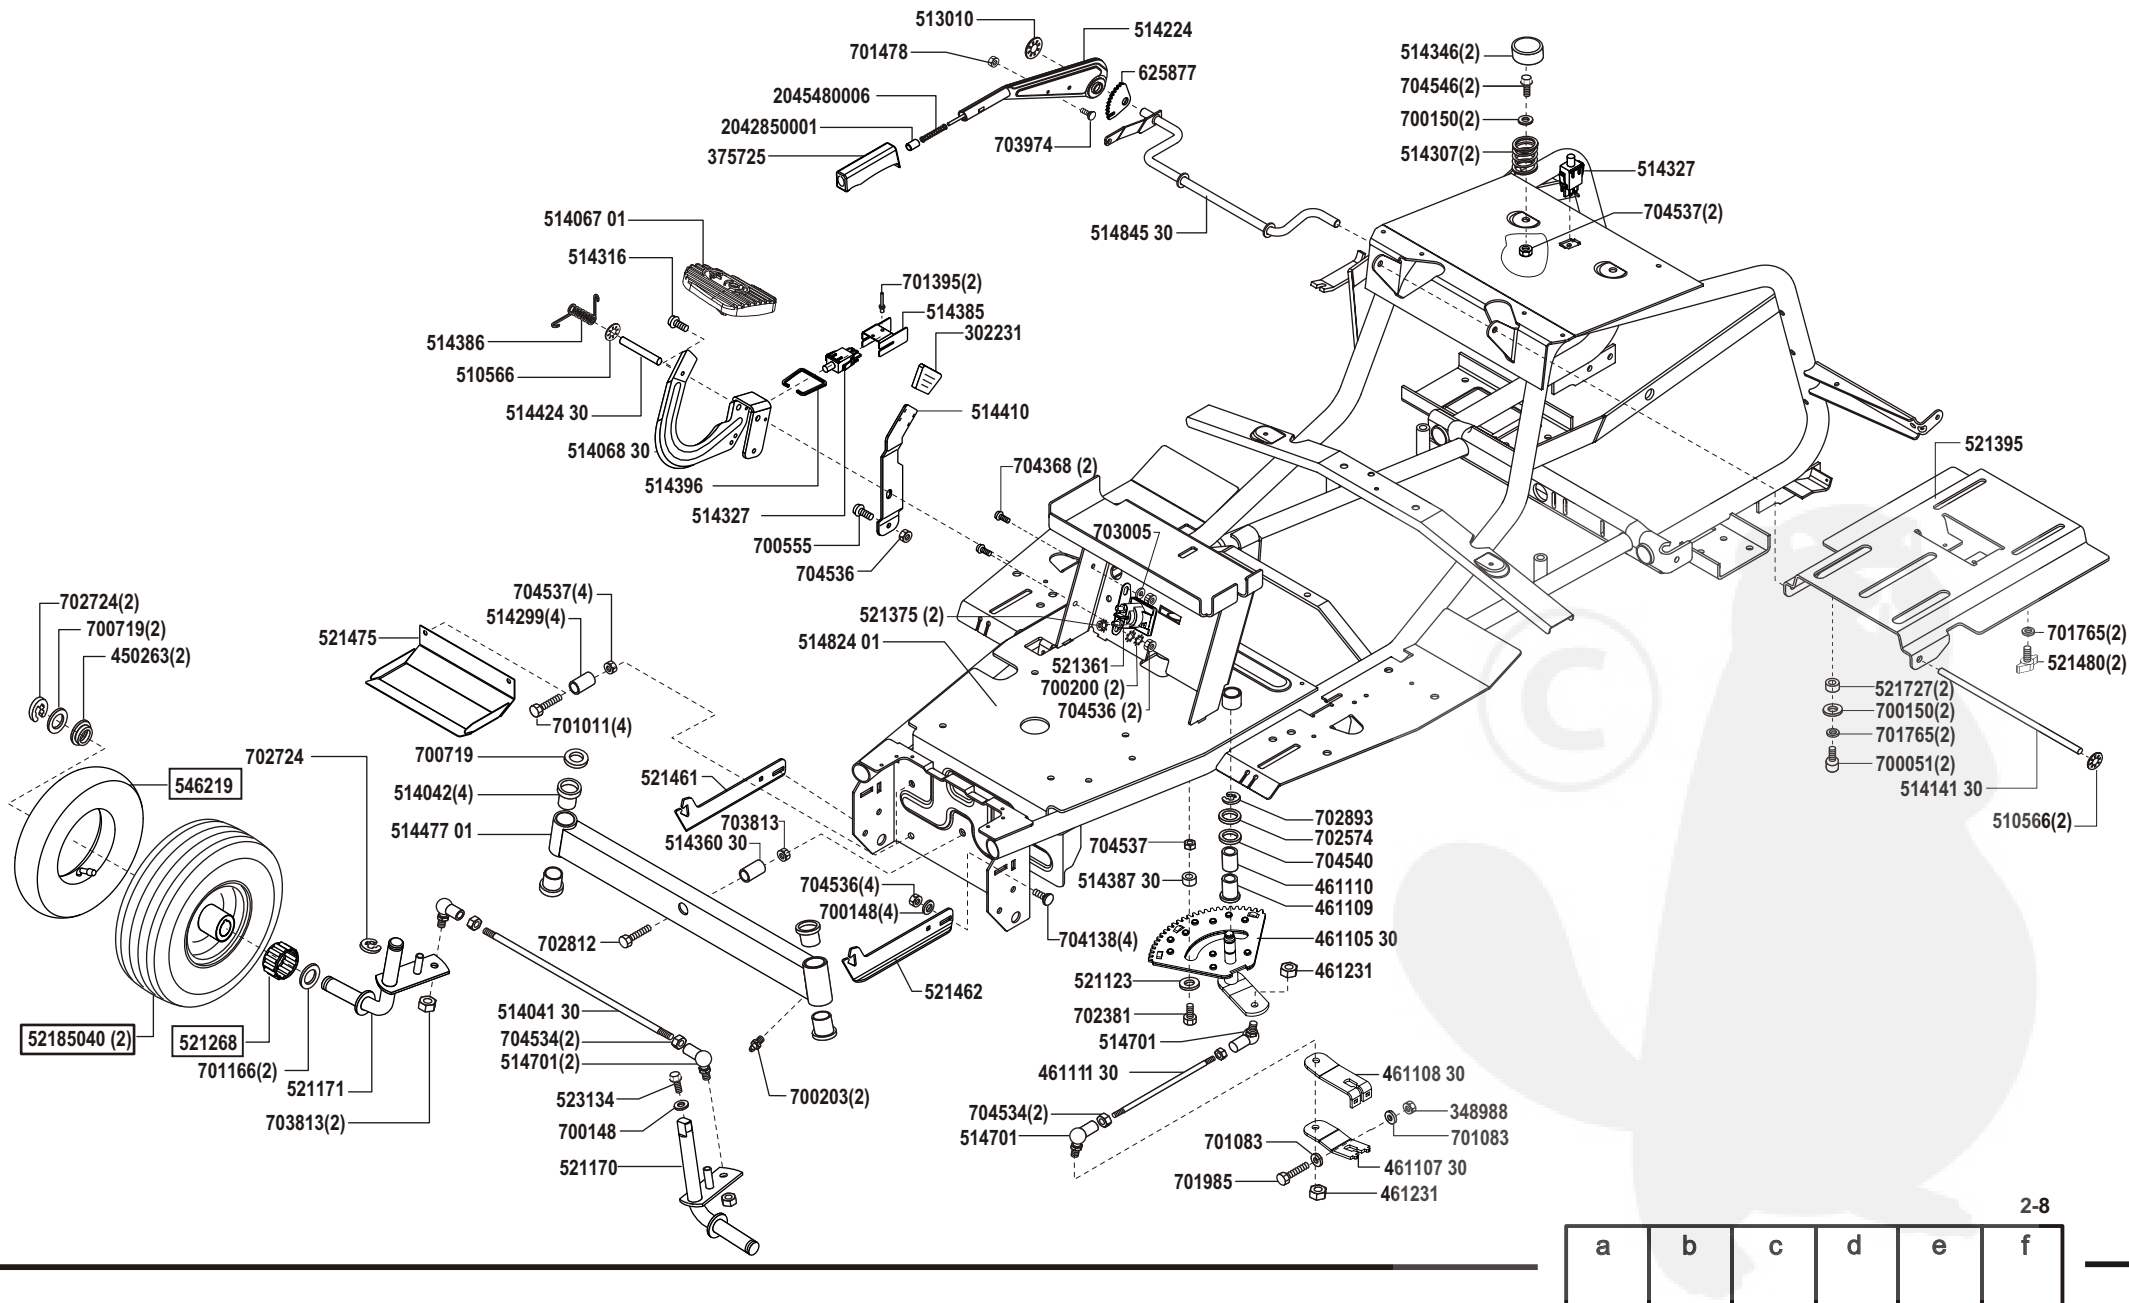

Power Line T13-102 SP-H

Art. Nr. 118520

a	b	c	d	e	f
09/03					

Power Line T13-102 SP-H

Art. Nr. 118520

a	b	c	d	e	f
---	---	---	---	---	---

Power Line T13-102 SP-H

Art. Nr. 118520

a	b	c	d	e	f
---	---	---	---	---	---

Power Line T13-102 SP-H

Art. Nr. 118520

a	b	c	d	e	f
---	---	---	---	---	---

Power Line T13-102 SP-H

Art. Nr. 118520

Power Line T13-102 SP-H

Art. Nr. 118520

a	b	c	d	e	f
---	---	---	---	---	---

Power Line T13-102 SP-H

Art. Nr. 118520

a	b	c	d	e	f
---	---	---	---	---	---

Power Line T13-102 SP-H

Art. Nr. 118520