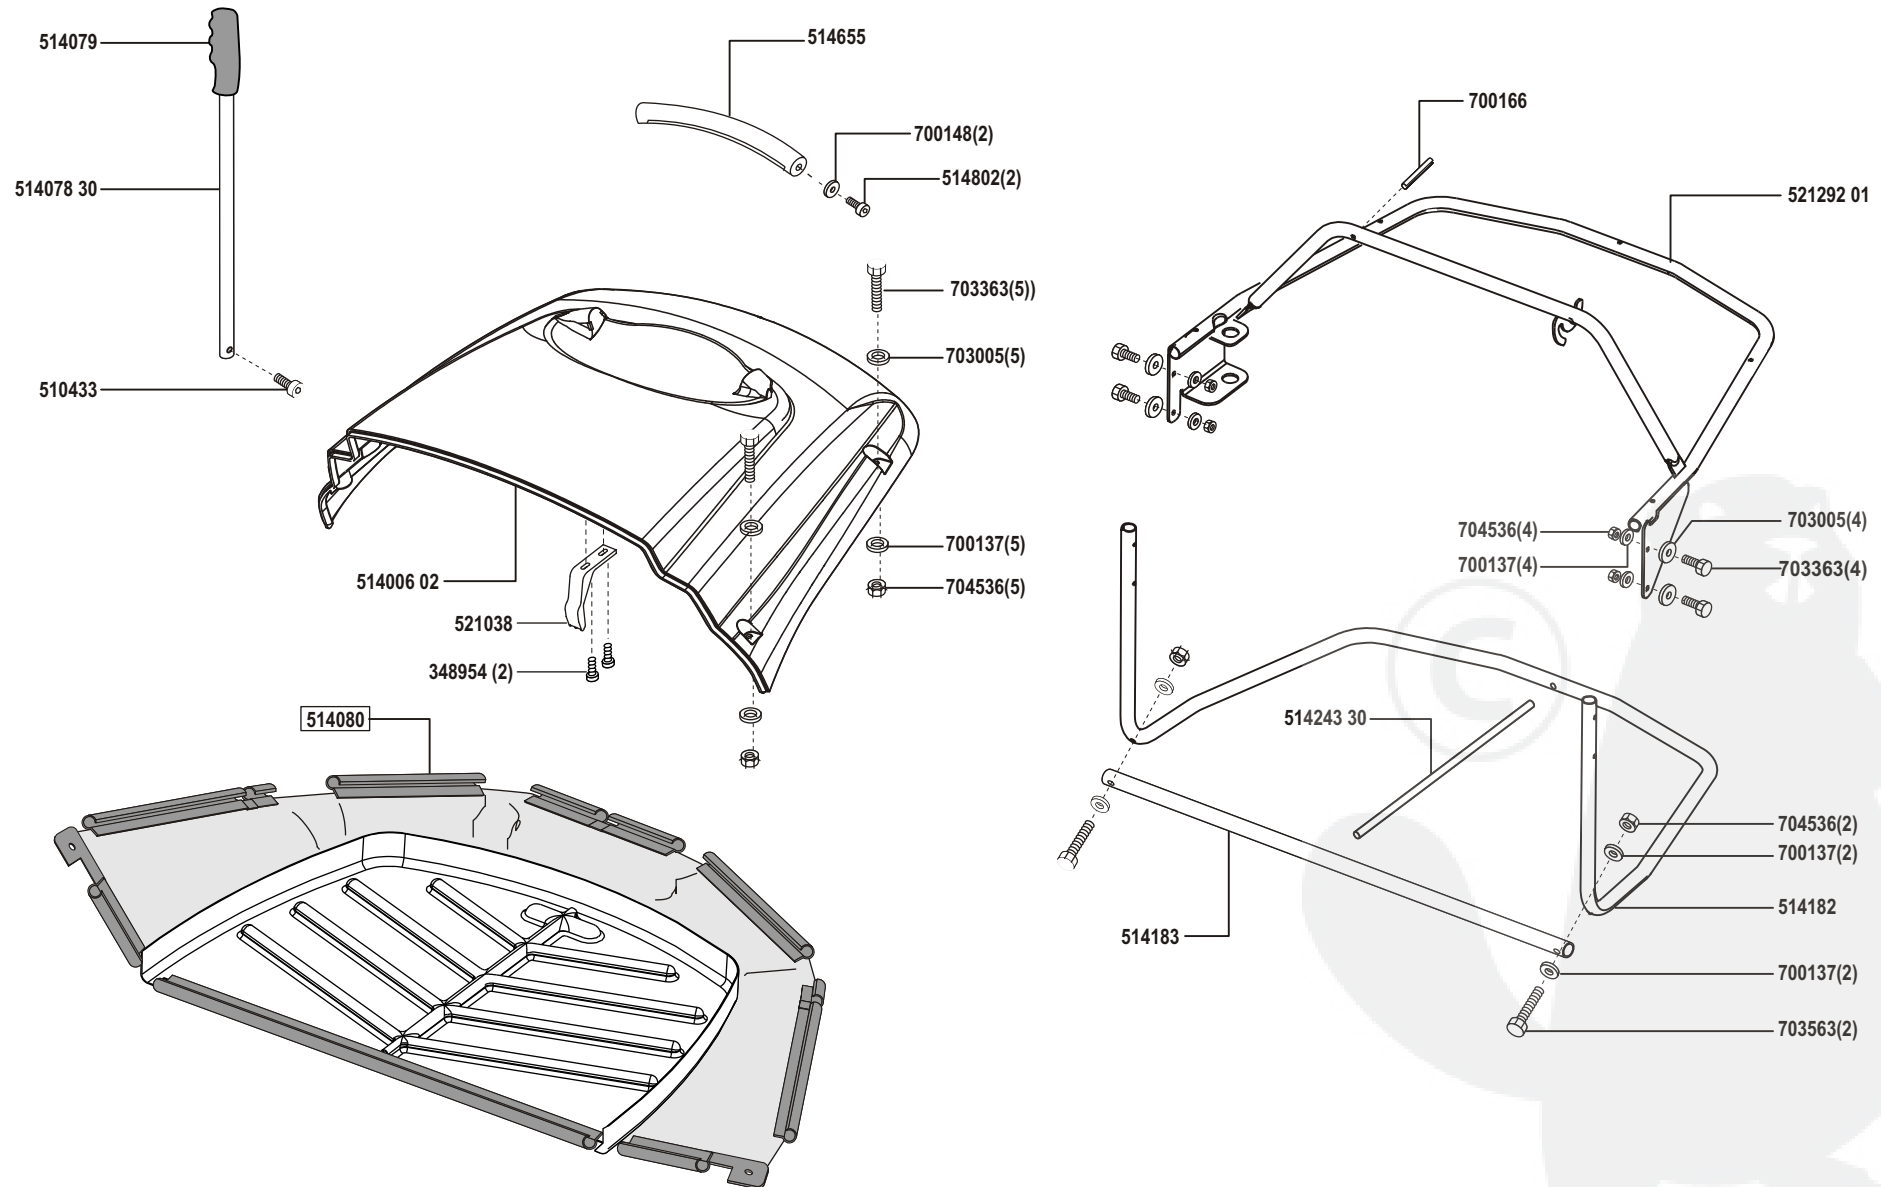

Power Line T13-102 SP-H

Art. Nr. 118520

a	b	c	d	e	f
09/03					

Power Line T13-102 SP-H

Art. Nr. 118520

a	b	c	d	e	f
---	---	---	---	---	---

Power Line T13-102 SP-H

Art. Nr. 118520

a	b	c	d	e	f
---	---	---	---	---	---

Power Line T13-102 SP-H

Art. Nr. 118520

a	b	c	d	e	f
---	---	---	---	---	---

Power Line T13-102 SP-H

Art. Nr. 118520

Power Line T13-102 SP-H

Art. Nr. 118520

a	b	c	d	e	f
---	---	---	---	---	---

Power Line T13-102 SP-H

Art. Nr. 118520

a	b	c	d	e	f
---	---	---	---	---	---

Power Line T13-102 SP-H

Art. Nr. 118520