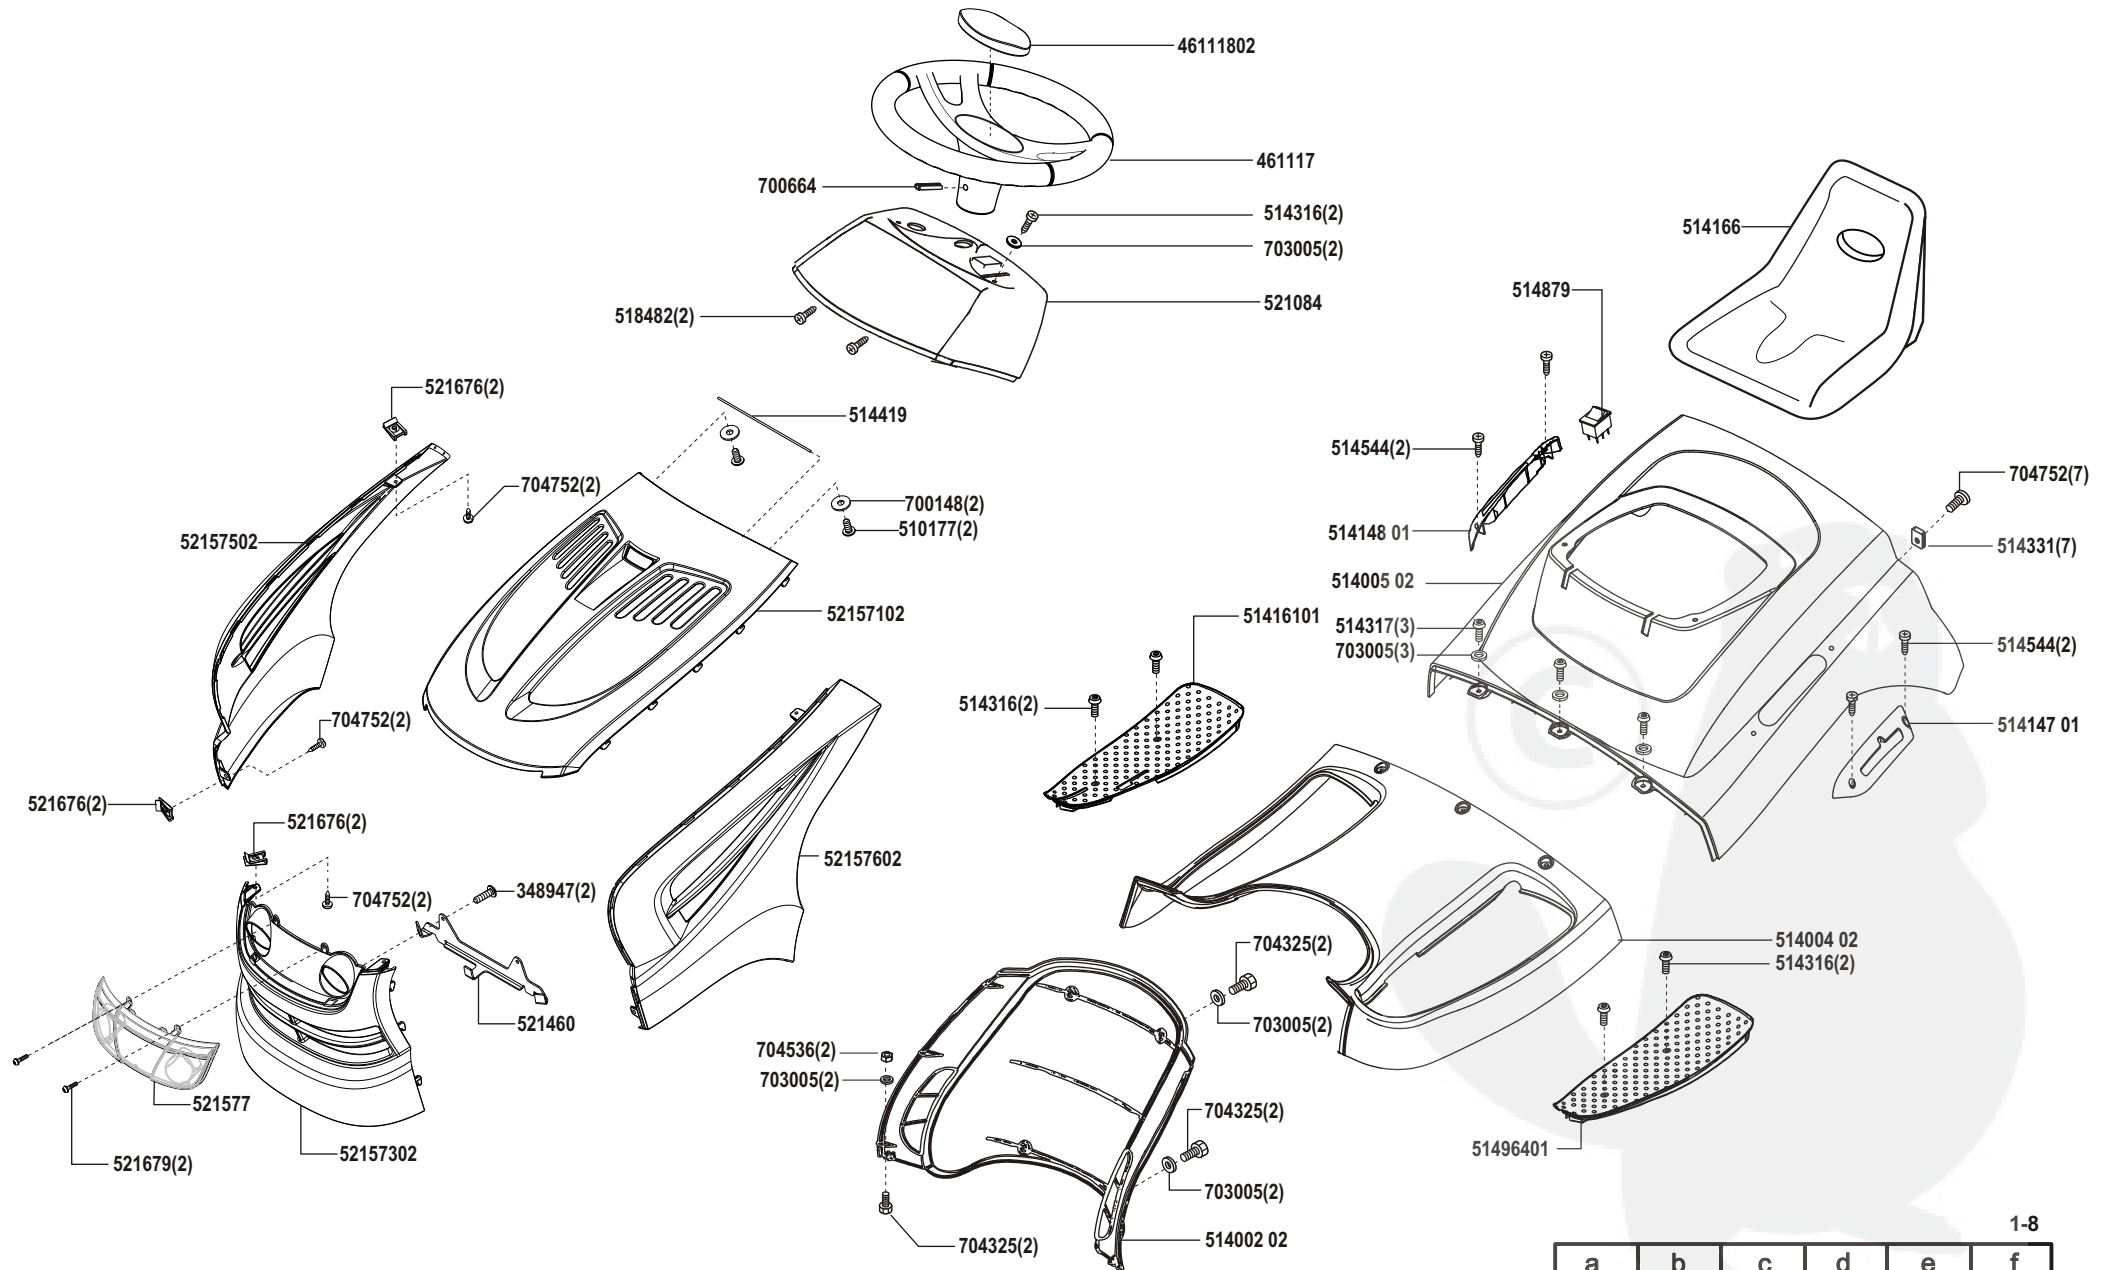

Power Line T13-102 SP-H

Art. Nr. 118520

a	b	c	d	e	f
09/03					

Power Line T13-102 SP-H

Art. Nr. 118520

a	b	c	d	e	f
---	---	---	---	---	---

Power Line T13-102 SP-H

Art. Nr. 118520

a	b	c	d	e	f
---	---	---	---	---	---

Power Line T13-102 SP-H

Art. Nr. 118520

a	b	c	d	e	f
---	---	---	---	---	---

Power Line T13-102 SP-H

Art. Nr. 118520

Power Line T13-102 SP-H

Art. Nr. 118520

a	b	c	d	e	f
---	---	---	---	---	---

Power Line T13-102 SP-H

Art. Nr. 118520

a	b	c	d	e	f
---	---	---	---	---	---

Power Line T13-102 SP-H

Art. Nr. 118520