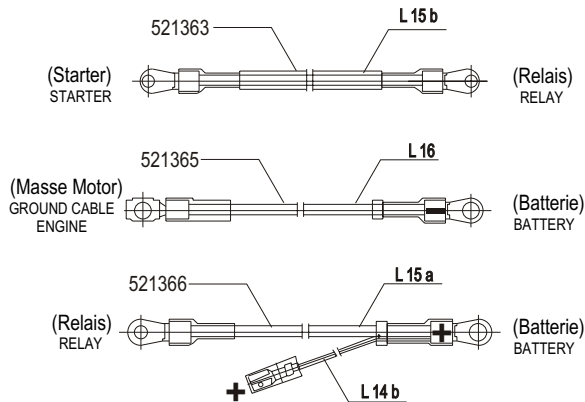

Power Line T 14-76

Art. Nr. 118330

1-8

a	b	c	d	e	f
09/02					

Power Line T 14-76

Art. Nr. 118330

Power Line T 14-76

Art. Nr. 118330

a	b	c	d	e	f
---	---	---	---	---	---

Power Line T 14-76

Art. Nr. 118330

Power Line T 14-76

Art. Nr. 118330

6-8

a	b	c	d	e	f
---	---	---	---	---	---

Power Line T 14-76

Art. Nr. 118330

7-8

a	b	c	d	e	f
---	---	---	---	---	---

Power Line T 14-76

Art. Nr. 118330

ALKO

Garten+Hobby

- L 1 = rosa pink
- L 2 = grau grey
- L 3 = weiß white
- L 4 = braun brown
- L 5 = grün green
- L 6 = schwarz black
- L 7 = rot red
- L 8 = violett violet
- L 9 = orange orange
- L 10 = gelb yellow
- L 11 = blau blue
- L 12 = rot/weiß red/white
- L 13 = weiß/blau white/blue
- L 14 a = rot red
- (L 14 b) = rot red
- (L 15 a) = rot red
- (L 15 b) = rot red
- (L 16) = blau blue

Schaltplan Traktor E-Start
CONNECTION DIAGRAM E-STARTER

Schaltplan Licht
CONNECTION DIAGRAM LIGHT

- L 1 = weiß white
- L 2 = rot red
- L 3 = braun brown
- L 4 = schwarz black

8-8

a	b	c	d	e	f
---	---	---	---	---	---