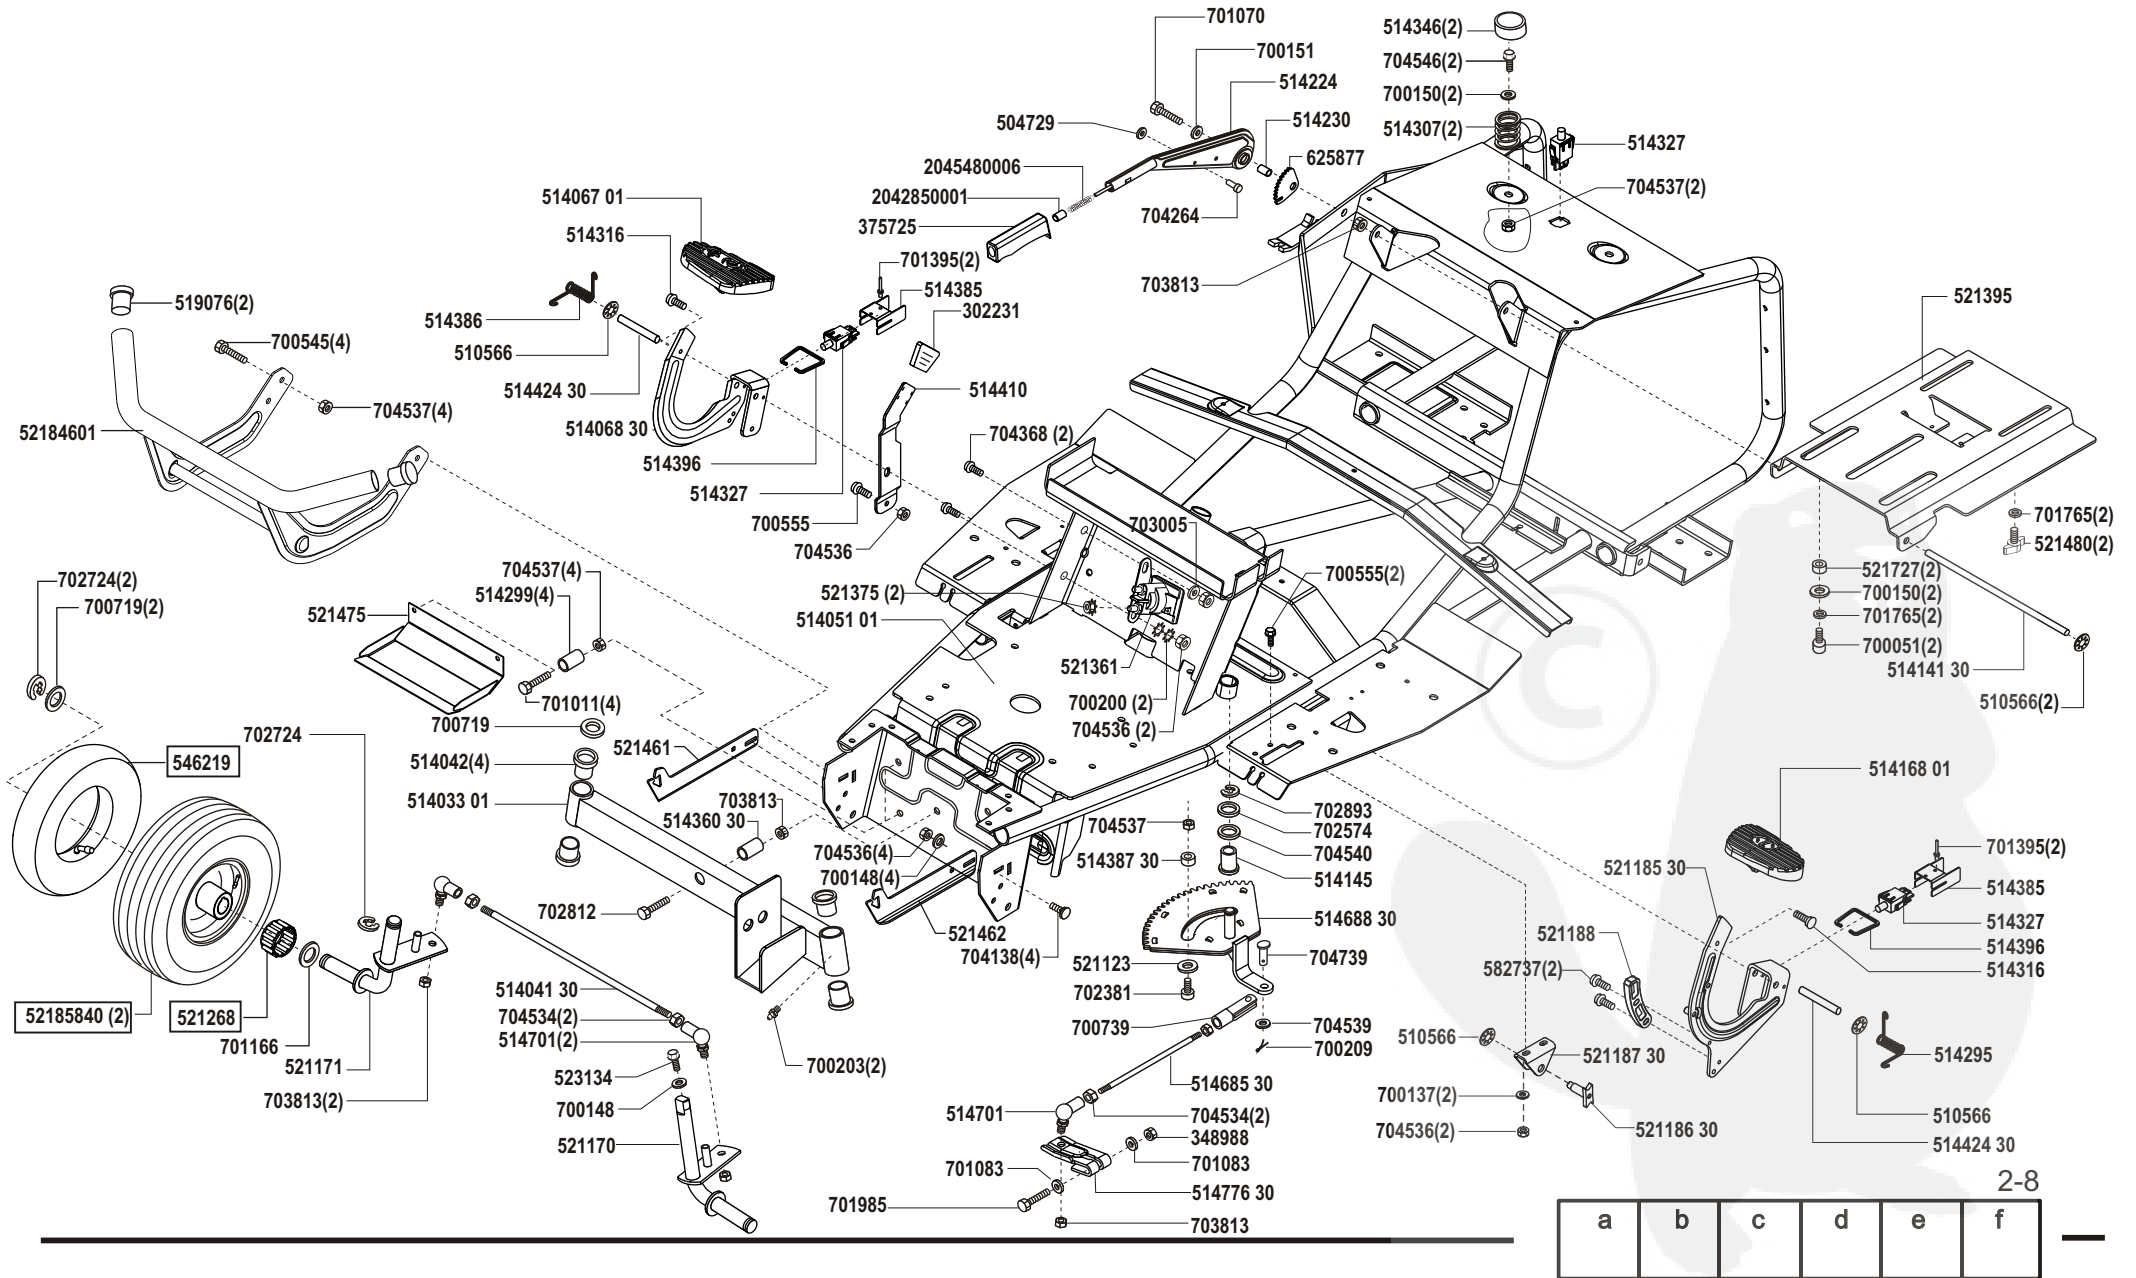

Power Line T 14-76

Art. Nr. 118330

1-8

a	b	c	d	e	f
09/02					

Power Line T 14-76

Art. Nr. 118330

Power Line T 14-76

Art. Nr. 118330

a	b	c	d	e	f
---	---	---	---	---	---

Power Line T 14-76

Art. Nr. 118330

Power Line T 14-76

Art. Nr. 118330

6-8

a	b	c	d	e	f
---	---	---	---	---	---

Power Line T 14-76

Art. Nr. 118330

7-8

a	b	c	d	e	f
---	---	---	---	---	---

Power Line T 14-76

Art. Nr. 118330

ALKO

Garten+Hobby

- L 1 = rosa pink
- L 2 = grau grey
- L 3 = weiß white
- L 4 = braun brown
- L 5 = grün green
- L 6 = schwarz black
- L 7 = rot red
- L 8 = violett violet
- L 9 = orange orange
- L 10 = gelb yellow
- L 11 = blau blue
- L 12 = rot/weiß red/white
- L 13 = weiß/blau white/blue
- L 14 a = rot red
- (L 14 b) = rot red
- (L 15 a) = rot red
- (L 15 b) = rot red
- (L 16) = blau blue

Schaltplan Traktor E-Start
CONNECTION DIAGRAM E-STARTER

Schaltplan Licht
CONNECTION DIAGRAM LIGHT

- L 1 = weiß white
- L 2 = rot red
- L 3 = braun brown
- L 4 = schwarz black

8-8

a	b	c	d	e	f
---	---	---	---	---	---