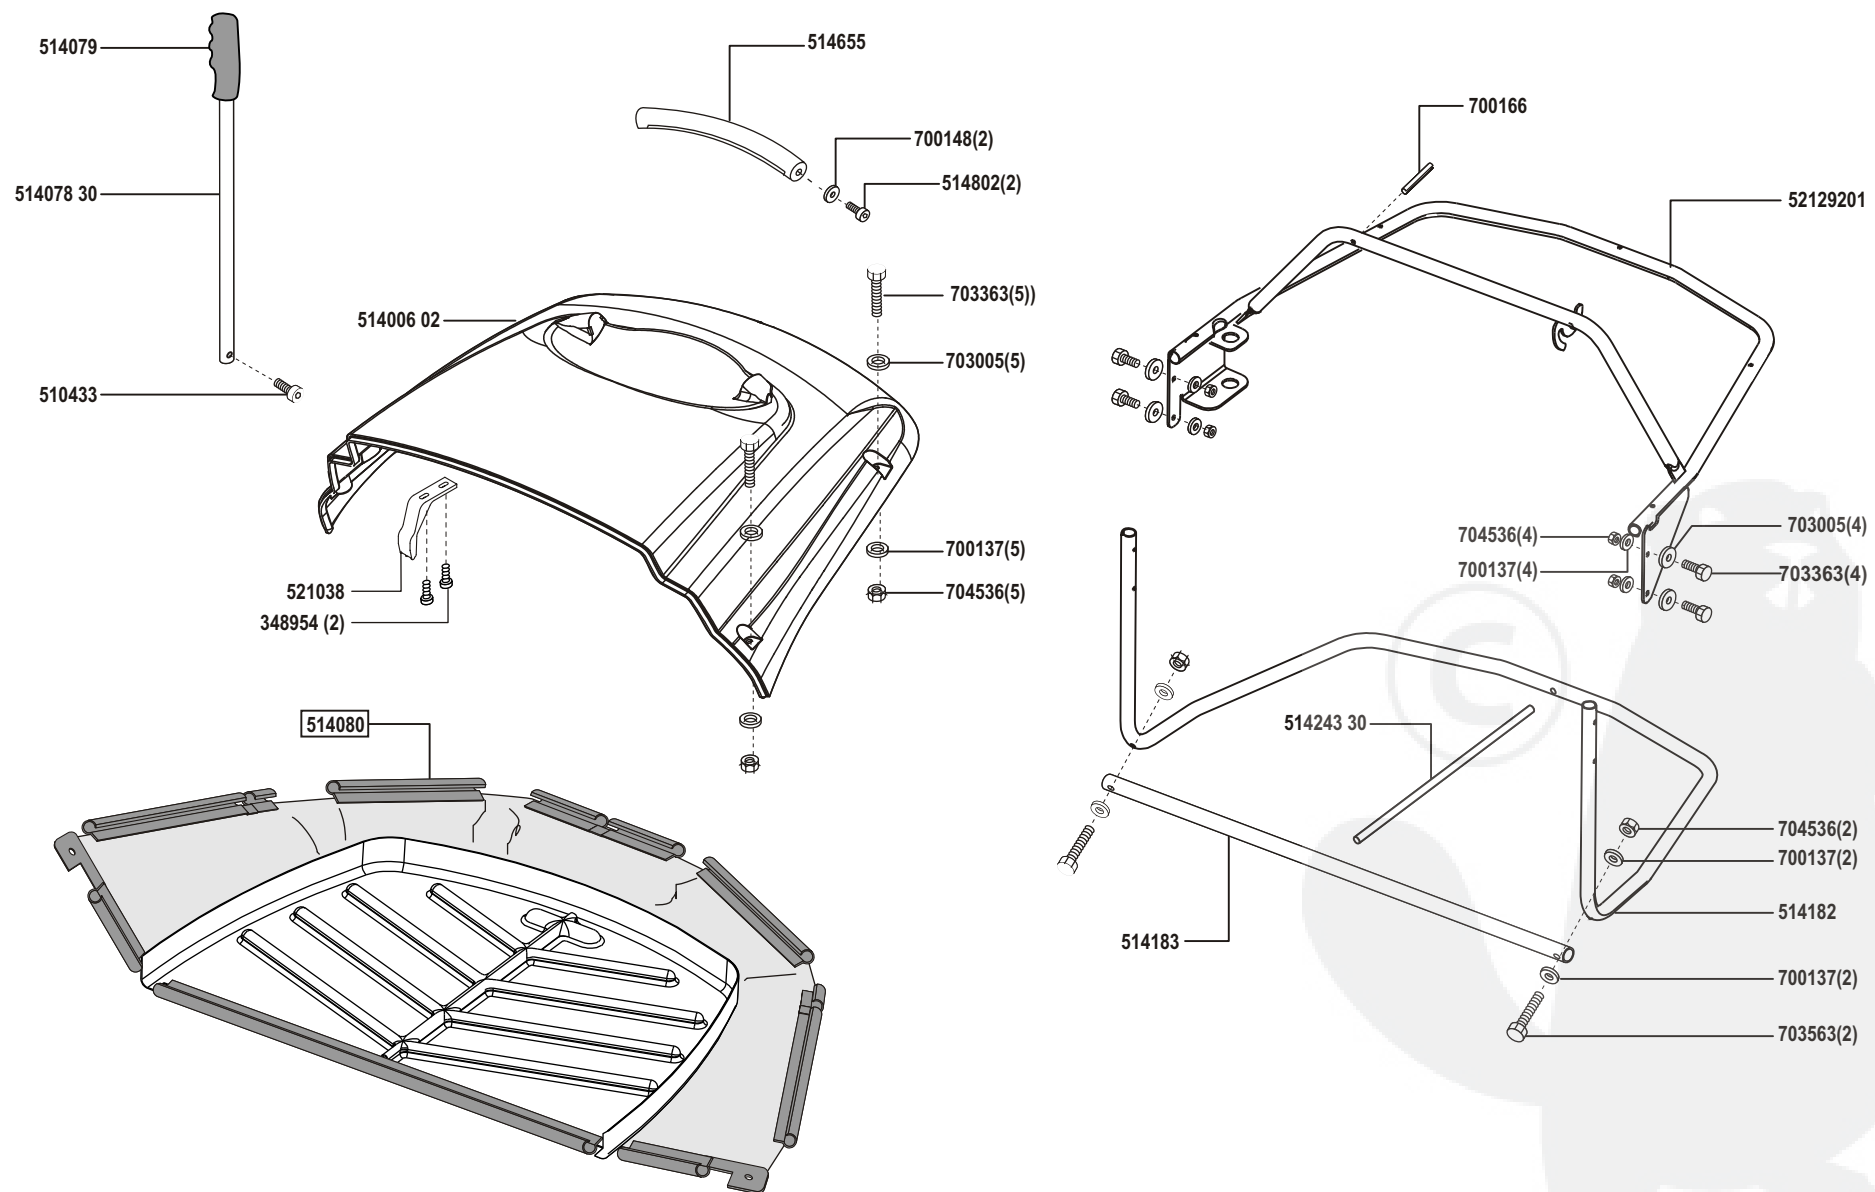

Power Line T 14-76

Art. Nr. 118330

1-8

a	b	c	d	e	f
09/02					

Power Line T 14-76

Art. Nr. 118330

Power Line T 14-76

Art. Nr. 118330

a	b	c	d	e	f
---	---	---	---	---	---

Power Line T 14-76

Art. Nr. 118330

Power Line T 14-76

Art. Nr. 118330

6-8

a	b	c	d	e	f
---	---	---	---	---	---

Power Line T 14-76

Art. Nr. 118330

7-8

a	b	c	d	e	f
---	---	---	---	---	---

Power Line T 14-76

Art. Nr. 118330

ALKO

Garten+Hobby

- L 1 = rosa pink
- L 2 = grau grey
- L 3 = weiß white
- L 4 = braun brown
- L 5 = grün green
- L 6 = schwarz black
- L 7 = rot red
- L 8 = violett violet
- L 9 = orange orange
- L 10 = gelb yellow
- L 11 = blau blue
- L 12 = rot/weiß red/white
- L 13 = weiß/blau white/blue
- L 14 a = rot red
- (L 14 b) = rot red
- (L 15 a) = rot red
- (L 15 b) = rot red
- (L 16) = blau blue

Schaltplan Traktor E-Start
CONNECTION DIAGRAM E-STARTER

Schaltplan Licht
CONNECTION DIAGRAM LIGHT

- L 1 = weiß white
- L 2 = rot red
- L 3 = braun brown
- L 4 = schwarz black

8-8

a	b	c	d	e	f
---	---	---	---	---	---