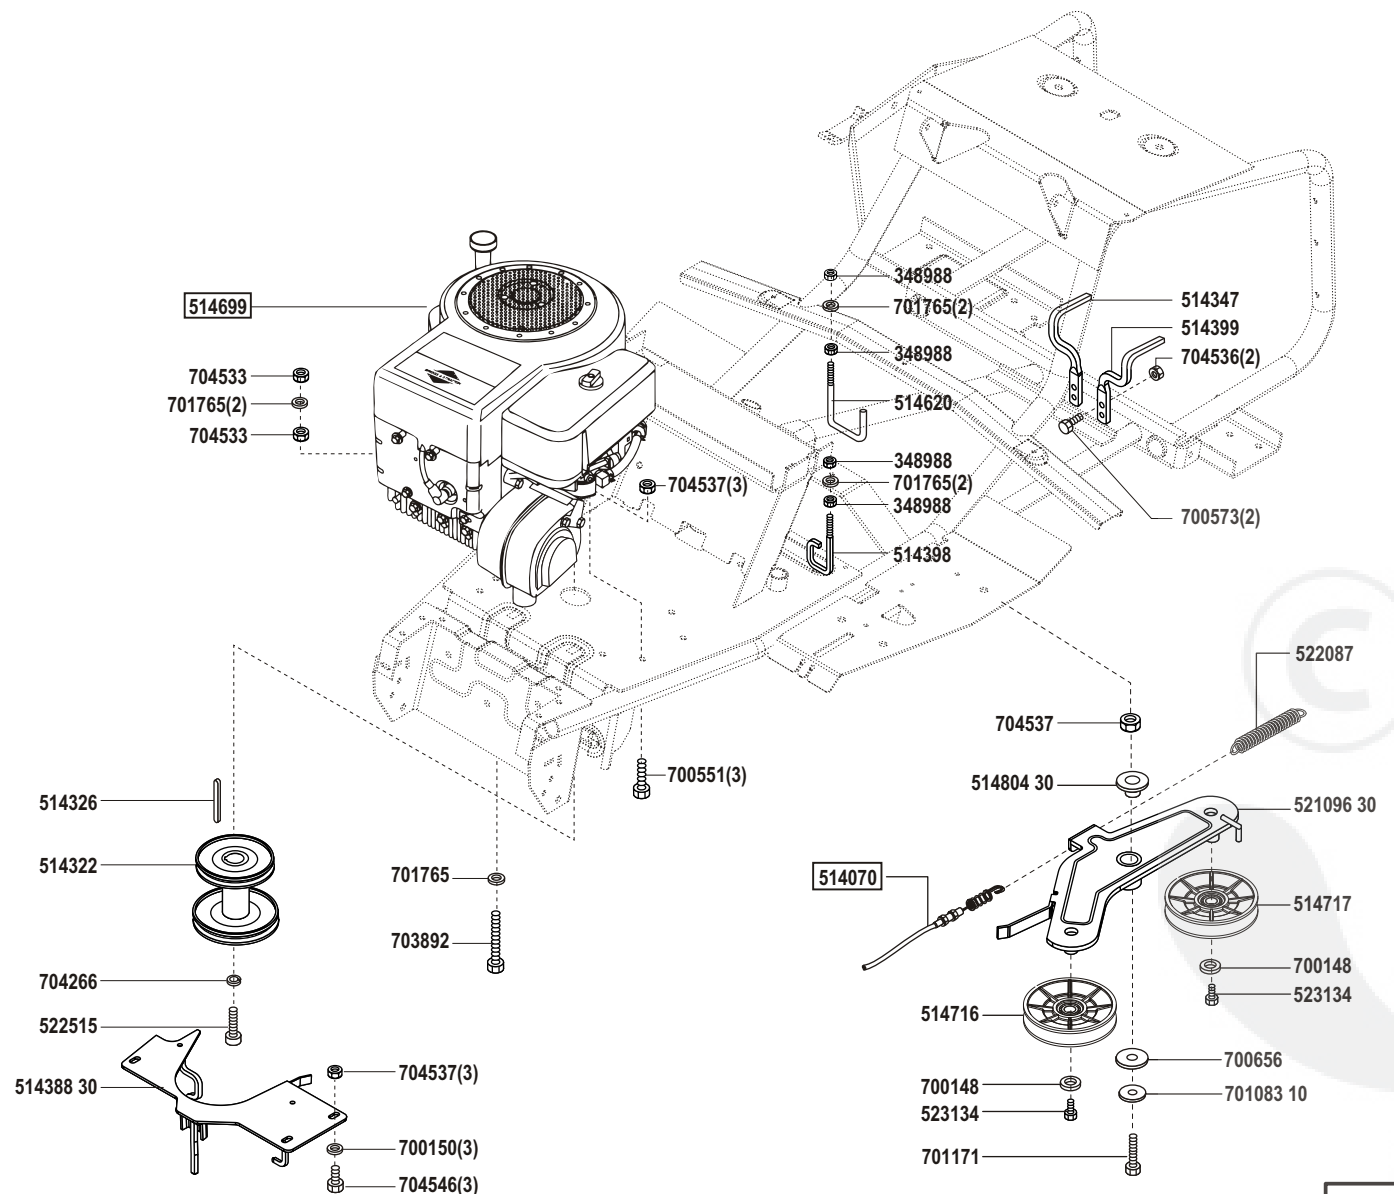

Power Line T 14-76

Art. Nr. 118330

1-8

a	b	c	d	e	f
09/02					

Power Line T 14-76

Art. Nr. 118330

Power Line T 14-76

Art. Nr. 118330

a	b	c	d	e	f
---	---	---	---	---	---

Power Line T 14-76

Art. Nr. 118330

Power Line T 14-76

Art. Nr. 118330

6-8

a	b	c	d	e	f
---	---	---	---	---	---

Power Line T 14-76

Art. Nr. 118330

7-8

a	b	c	d	e	f
---	---	---	---	---	---

Power Line T 14-76

Art. Nr. 118330

ALKO

Garten+Hobby

- L 1 = rosa pink
- L 2 = grau grey
- L 3 = weiß white
- L 4 = braun brown
- L 5 = grün green
- L 6 = schwarz black
- L 7 = rot red
- L 8 = violett violet
- L 9 = orange orange
- L 10 = gelb yellow
- L 11 = blau blue
- L 12 = rot/weiß red/white
- L 13 = weiß/blau white/blue
- L 14 a = rot red
- (L 14 b) = rot red
- (L 15 a) = rot red
- (L 15 b) = rot red
- (L 16) = blau blue

Schaltplan Traktor E-Start
CONNECTION DIAGRAM E-STARTER

Schaltplan Licht
CONNECTION DIAGRAM LIGHT

- L 1 = weiß white
- L 2 = rot red
- L 3 = braun brown
- L 4 = schwarz black

8-8

a	b	c	d	e	f
---	---	---	---	---	---