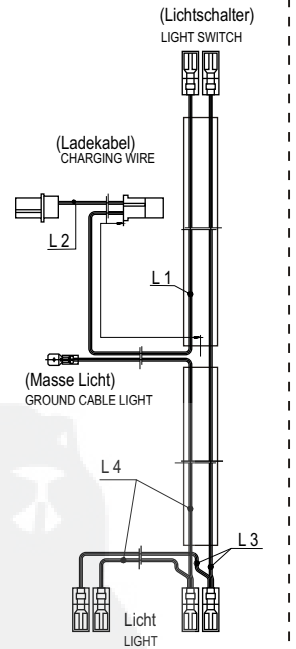

Power Line T 14-76

Art. Nr. 118330

1-8

a	b	c	d	e	f
09/02					

Power Line T 14-76

Art. Nr. 118330

Power Line T 14-76

Art. Nr. 118330

a	b	c	d	e	f
---	---	---	---	---	---

Power Line T 14-76

Art. Nr. 118330

Power Line T 14-76

Art. Nr. 118330

6-8

a	b	c	d	e	f
---	---	---	---	---	---

Power Line T 14-76

Art. Nr. 118330

7-8

a	b	c	d	e	f
---	---	---	---	---	---

Power Line T 14-76

Art. Nr. 118330

ALKO

Garten+Hobby

- L 1 = rosa pink
- L 2 = grau grey
- L 3 = weiß white
- L 4 = braun brown
- L 5 = grün green
- L 6 = schwarz black
- L 7 = rot red
- L 8 = violett violet
- L 9 = orange orange
- L 10 = gelb yellow
- L 11 = blau blue
- L 12 = rot/weiß red/white
- L 13 = weiß/blau white/blue
- L 14 a = rot red
- (L 14 b) = rot red
- (L 15 a) = rot red
- (L 15 b) = rot red
- (L 16) = blau blue

Schaltplan Traktor E-Start
CONNECTION DIAGRAM E-STARTER

Schaltplan Licht
CONNECTION DIAGRAM LIGHT

- L 1 = weiß white
- L 2 = rot red
- L 3 = braun brown
- L 4 = schwarz black

8-8

a	b	c	d	e	f
---	---	---	---	---	---