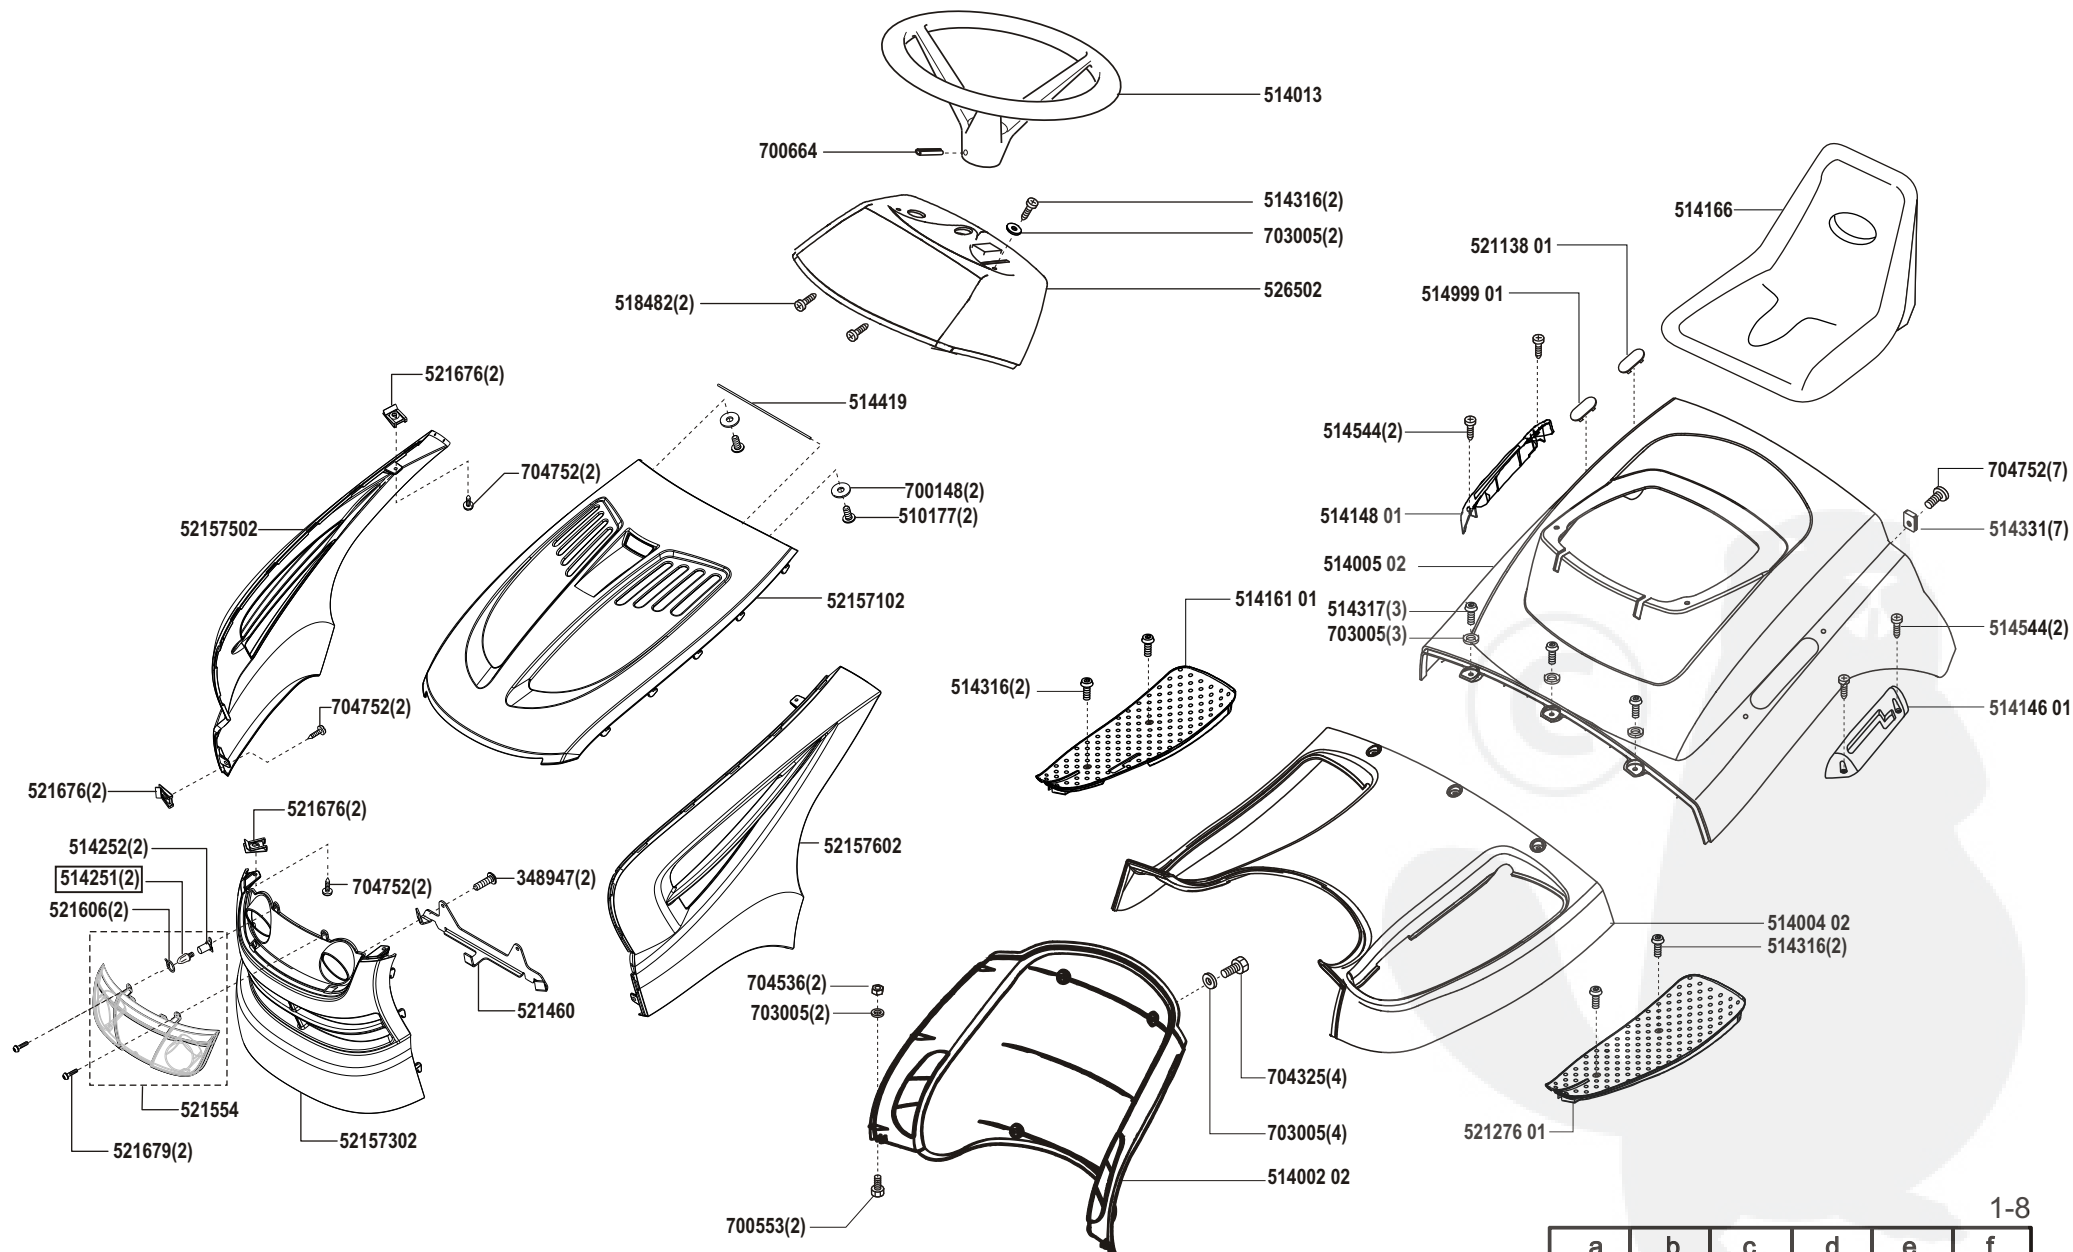

Power Line T 14-76

Art. Nr. 118330

1-8

a	b	c	d	e	f
09/02					

Power Line T 14-76

Art. Nr. 118330

Power Line T 14-76

Art. Nr. 118330

a	b	c	d	e	f
---	---	---	---	---	---

Power Line T 14-76

Art. Nr. 118330

Power Line T 14-76

Art. Nr. 118330

6-8

a	b	c	d	e	f
---	---	---	---	---	---

Power Line T 14-76

Art. Nr. 118330

7-8

a	b	c	d	e	f
---	---	---	---	---	---

Power Line T 14-76

Art. Nr. 118330

ALKO

Garten+Hobby

- L 1 = rosa pink
- L 2 = grau grey
- L 3 = weiß white
- L 4 = braun brown
- L 5 = grün green
- L 6 = schwarz black
- L 7 = rot red
- L 8 = violett violet
- L 9 = orange orange
- L 10 = gelb yellow
- L 11 = blau blue
- L 12 = rot/weiß red/white
- L 13 = weiß/blau white/blue
- L 14 a = rot red
- (L 14 b) = rot red
- (L 15 a) = rot red
- (L 15 b) = rot red
- (L 16) = blau blue

Schaltplan Traktor E-Start
CONNECTION DIAGRAM E-STARTER

Schaltplan Licht
CONNECTION DIAGRAM LIGHT

- L 1 = weiß white
- L 2 = rot red
- L 3 = braun brown
- L 4 = schwarz black

8-8

a	b	c	d	e	f
---	---	---	---	---	---