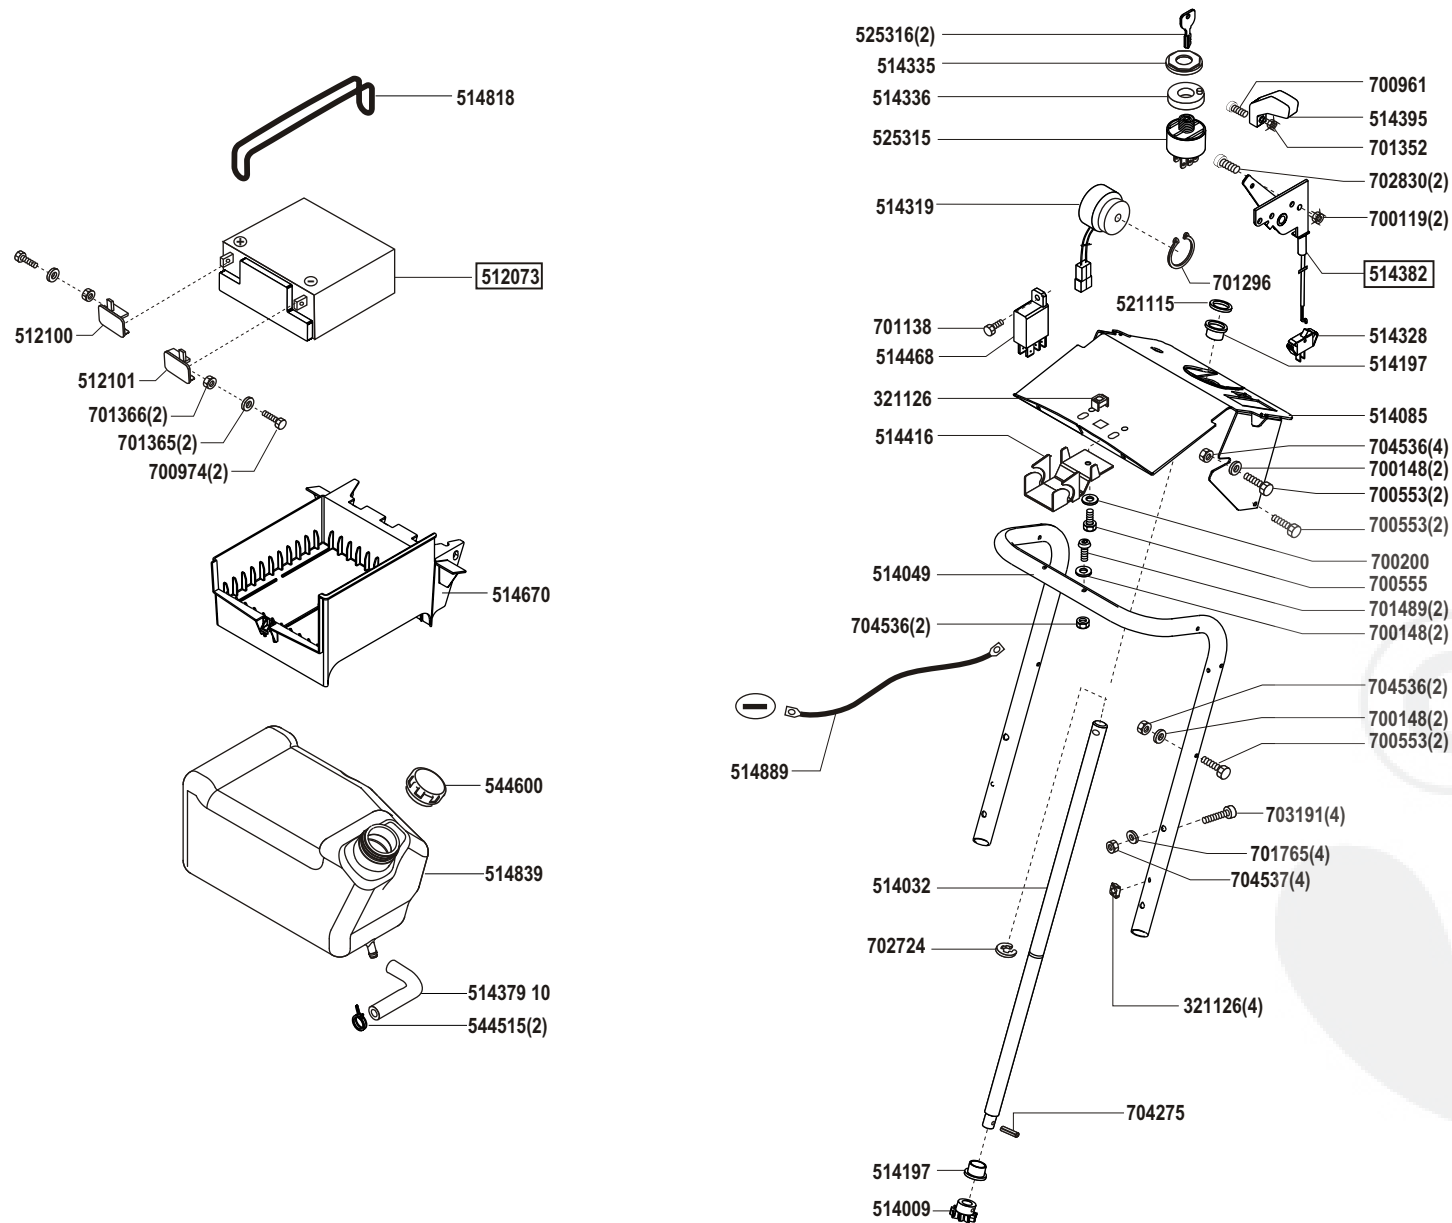

Power Line T 14-76

Art. Nr. 118330

1-8

a	b	c	d	e	f
09/02					

Power Line T 14-76

Art. Nr. 118330

Power Line T 14-76

Art. Nr. 118330

a	b	c	d	e	f
---	---	---	---	---	---

Power Line T 14-76

Art. Nr. 118330

Power Line T 14-76

Art. Nr. 118330

6-8

a	b	c	d	e	f
---	---	---	---	---	---

Power Line T 14-76

Art. Nr. 118330

7-8

a	b	c	d	e	f
---	---	---	---	---	---

Power Line T 14-76

Art. Nr. 118330

ALKO

Garten+Hobby

- L 1 = rosa pink
- L 2 = grau grey
- L 3 = weiß white
- L 4 = braun brown
- L 5 = grün green
- L 6 = schwarz black
- L 7 = rot red
- L 8 = violett violet
- L 9 = orange orange
- L 10 = gelb yellow
- L 11 = blau blue
- L 12 = rot/weiß red/white
- L 13 = weiß/blau white/blue
- L 14 a = rot red
- (L 14 b) = rot red
- (L 15 a) = rot red
- (L 15 b) = rot red
- (L 16) = blau blue

Schaltplan Traktor E-Start
CONNECTION DIAGRAM E-STARTER

Schaltplan Licht
CONNECTION DIAGRAM LIGHT

- L 1 = weiß white
- L 2 = rot red
- L 3 = braun brown
- L 4 = schwarz black

8-8

a	b	c	d	e	f
---	---	---	---	---	---