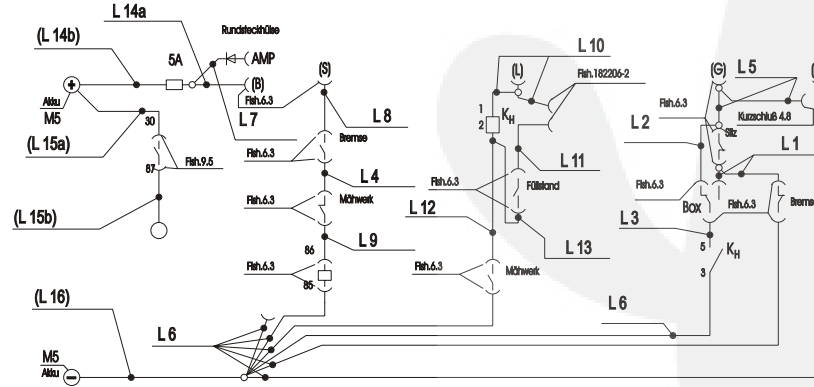

a	b	c	d	e	f
---	---	---	---	---	---

Power Line T 14-76

Art. Nr. 118330

Power Line T 14-76

Art. Nr. 118330

6-8

a	b	c	d	e	f
---	---	---	---	---	---

Power Line T 14-76

Art. Nr. 118330

7-8

a	b	c	d	e	f
---	---	---	---	---	---

Power Line T 14-76

Art. Nr. 118330

ALKO

Garten+Hobby

- L 1 = rosa pink
- L 2 = grau grey
- L 3 = weiß white
- L 4 = braun brown
- L 5 = grün green
- L 6 = schwarz black
- L 7 = rot red
- L 8 = violett violet
- L 9 = orange orange
- L 10 = gelb yellow
- L 11 = blau blue
- L 12 = rot/weiß red/white
- L 13 = weiß/blau white/blue
- L 14 a = rot red
- (L 14 b) = rot red
- (L 15 a) = rot red
- (L 15 b) = rot red
- (L 16) = blau blue

Schaltplan Traktor E-Start
CONNECTION DIAGRAM E-STARTER

Schaltplan Licht
CONNECTION DIAGRAM LIGHT

- L 1 = weiß white
- L 2 = rot red
- L 3 = braun brown
- L 4 = schwarz black

8-8

a	b	c	d	e	f
---	---	---	---	---	---