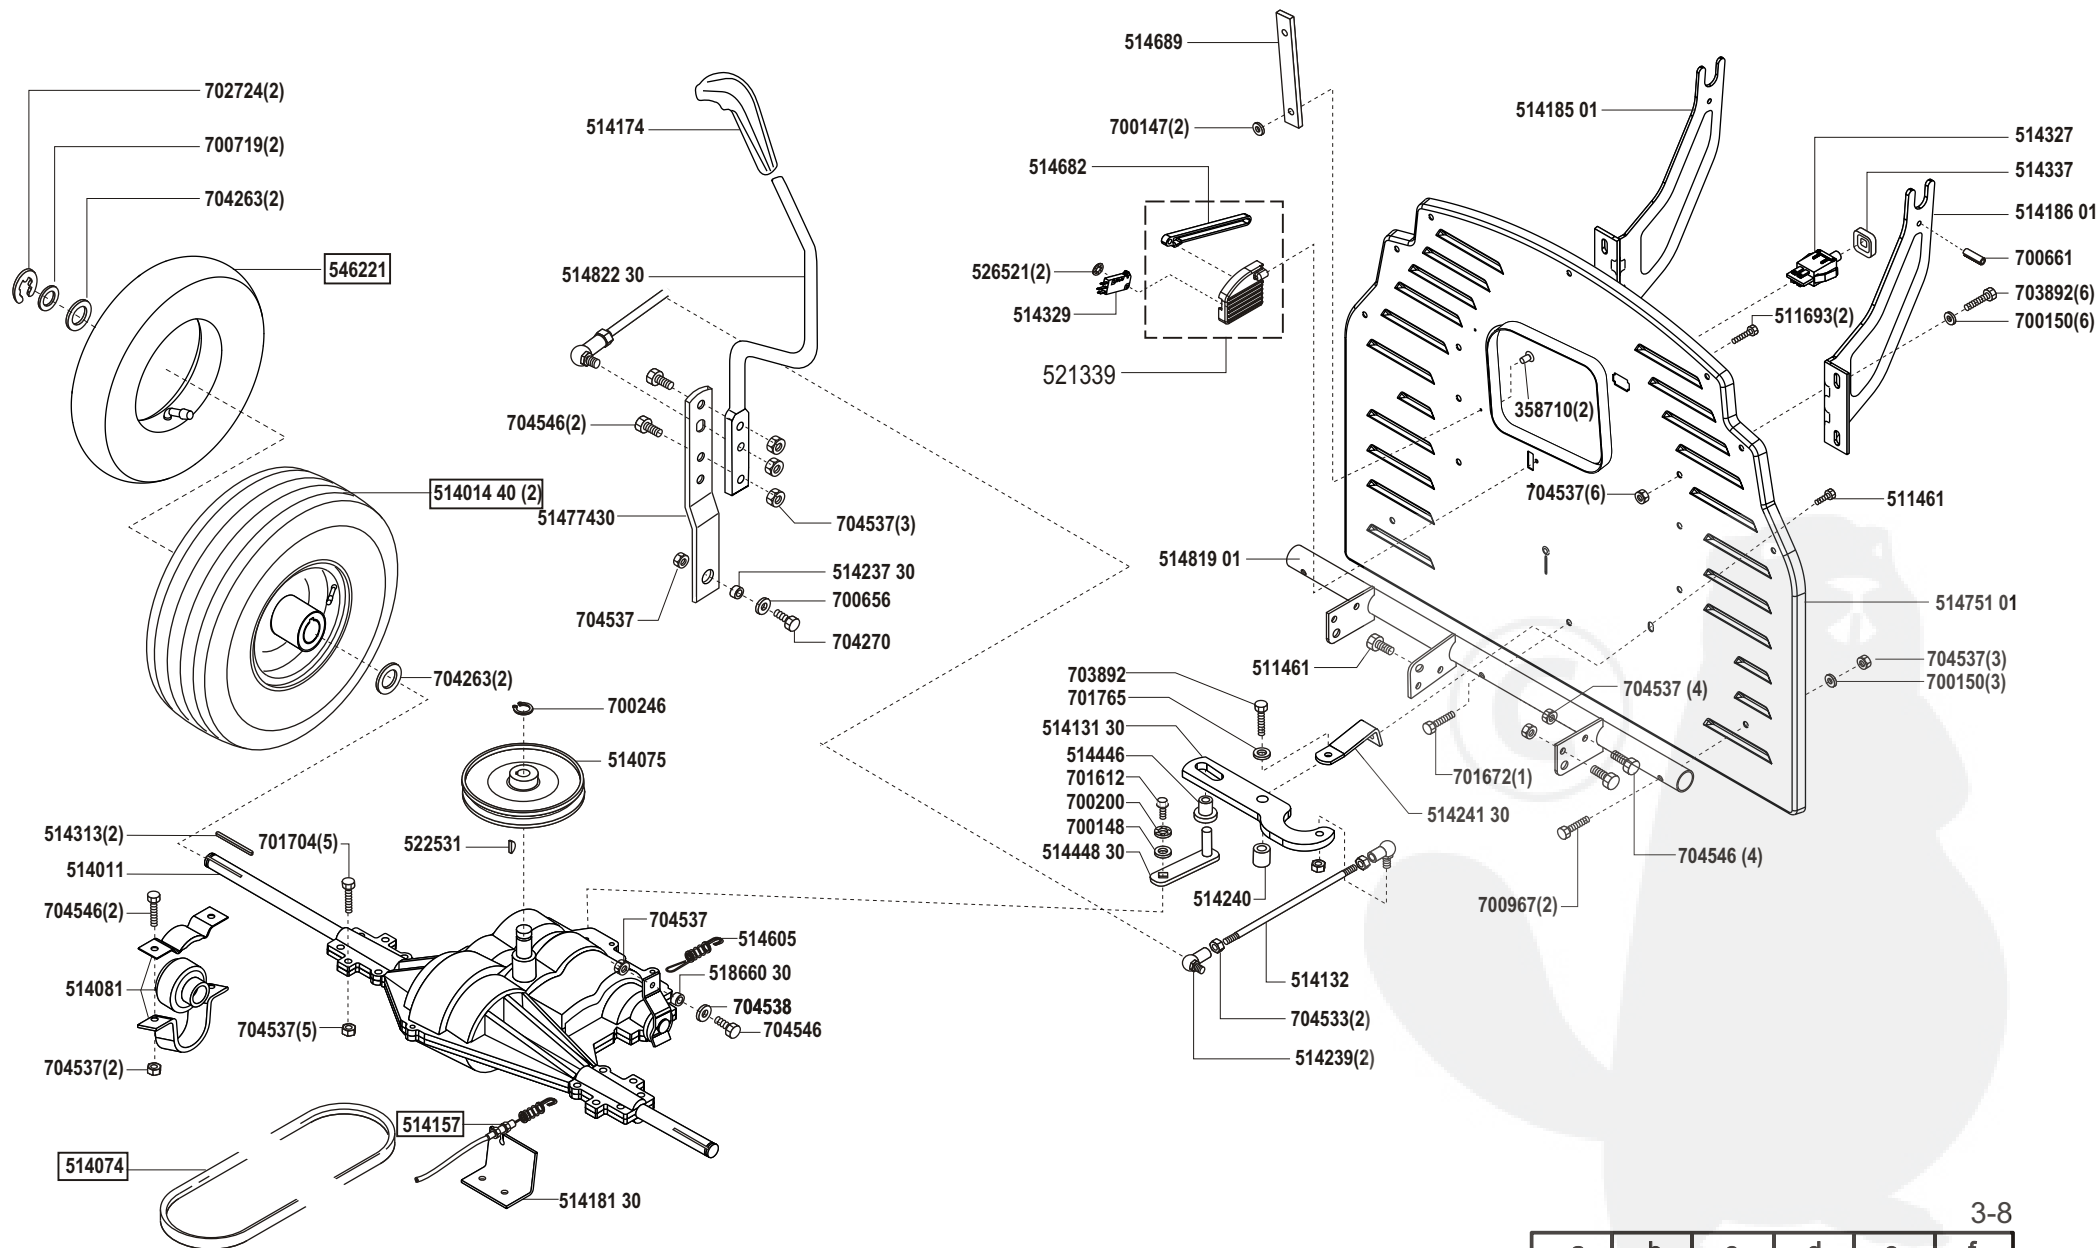

Power Line T 14-76

Art. Nr. 118330

1-8

a	b	c	d	e	f
09/02					

Power Line T 14-76

Art. Nr. 118330

Power Line T 14-76

Art. Nr. 118330

a	b	c	d	e	f
---	---	---	---	---	---

Power Line T 14-76

Art. Nr. 118330

Power Line T 14-76

Art. Nr. 118330

6-8

a	b	c	d	e	f
---	---	---	---	---	---

Power Line T 14-76

Art. Nr. 118330

7-8

a	b	c	d	e	f
---	---	---	---	---	---

Power Line T 14-76

Art. Nr. 118330

ALKO

Garten+Hobby

- L 1 = rosa pink
- L 2 = grau grey
- L 3 = weiß white
- L 4 = braun brown
- L 5 = grün green
- L 6 = schwarz black
- L 7 = rot red
- L 8 = violett violet
- L 9 = orange orange
- L 10 = gelb yellow
- L 11 = blau blue
- L 12 = rot/weiß red/white
- L 13 = weiß/blau white/blue
- L 14 a = rot red
- (L 14 b) = rot red
- (L 15 a) = rot red
- (L 15 b) = rot red
- (L 16) = blau blue

Schaltplan Traktor E-Start
CONNECTION DIAGRAM E-STARTER

Schaltplan Licht
CONNECTION DIAGRAM LIGHT

- L 1 = weiß white
- L 2 = rot red
- L 3 = braun brown
- L 4 = schwarz black

8-8

a	b	c	d	e	f
---	---	---	---	---	---