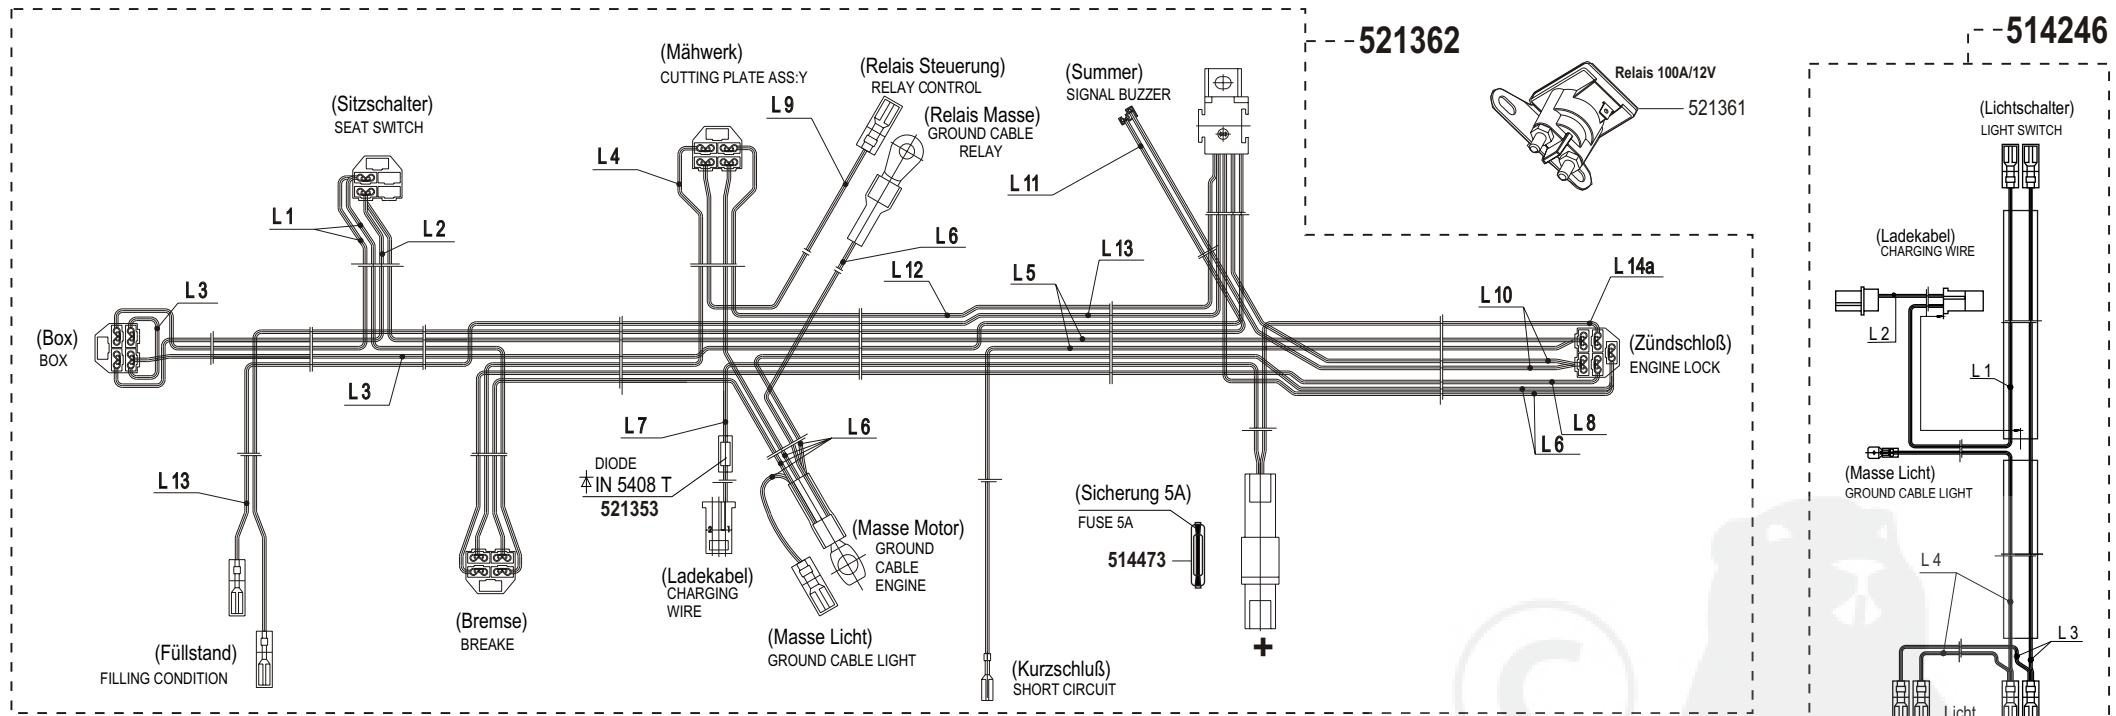

Power Line T 14-76

Art. Nr. 118330

1-8

a	b	c	d	e	f
09/02					

Power Line T 14-76

Art. Nr. 118330

Power Line T 14-76

Art. Nr. 118330

a	b	c	d	e	f
---	---	---	---	---	---

Power Line T 14-76

Art. Nr. 118330

Power Line T 14-76

Art. Nr. 118330

6-8

a	b	c	d	e	f
---	---	---	---	---	---

Power Line T 14-76

Art. Nr. 118330

7-8

a	b	c	d	e	f
---	---	---	---	---	---

Power Line T 14-76

Art. Nr. 118330

ALKO

Garten+Hobby

- L 1 = rosa pink
- L 2 = grau grey
- L 3 = weiß white
- L 4 = braun brown
- L 5 = grün green
- L 6 = schwarz black
- L 7 = rot red
- L 8 = violett violet
- L 9 = orange orange
- L 10 = gelb yellow
- L 11 = blau blue
- L 12 = rot/weiß red/white
- L 13 = weiß/blau white/blue
- L 14 a = rot red
- (L 14 b) = rot red
- (L 15 a) = rot red
- (L 15 b) = rot red
- (L 16) = blau blue

Schaltplan Traktor E-Start
CONNECTION DIAGRAM E-STARTER

Schaltplan Licht
CONNECTION DIAGRAM LIGHT

- L 1 = weiß white
- L 2 = rot red
- L 3 = braun brown
- L 4 = schwarz black

8-8

a	b	c	d	e	f
---	---	---	---	---	---