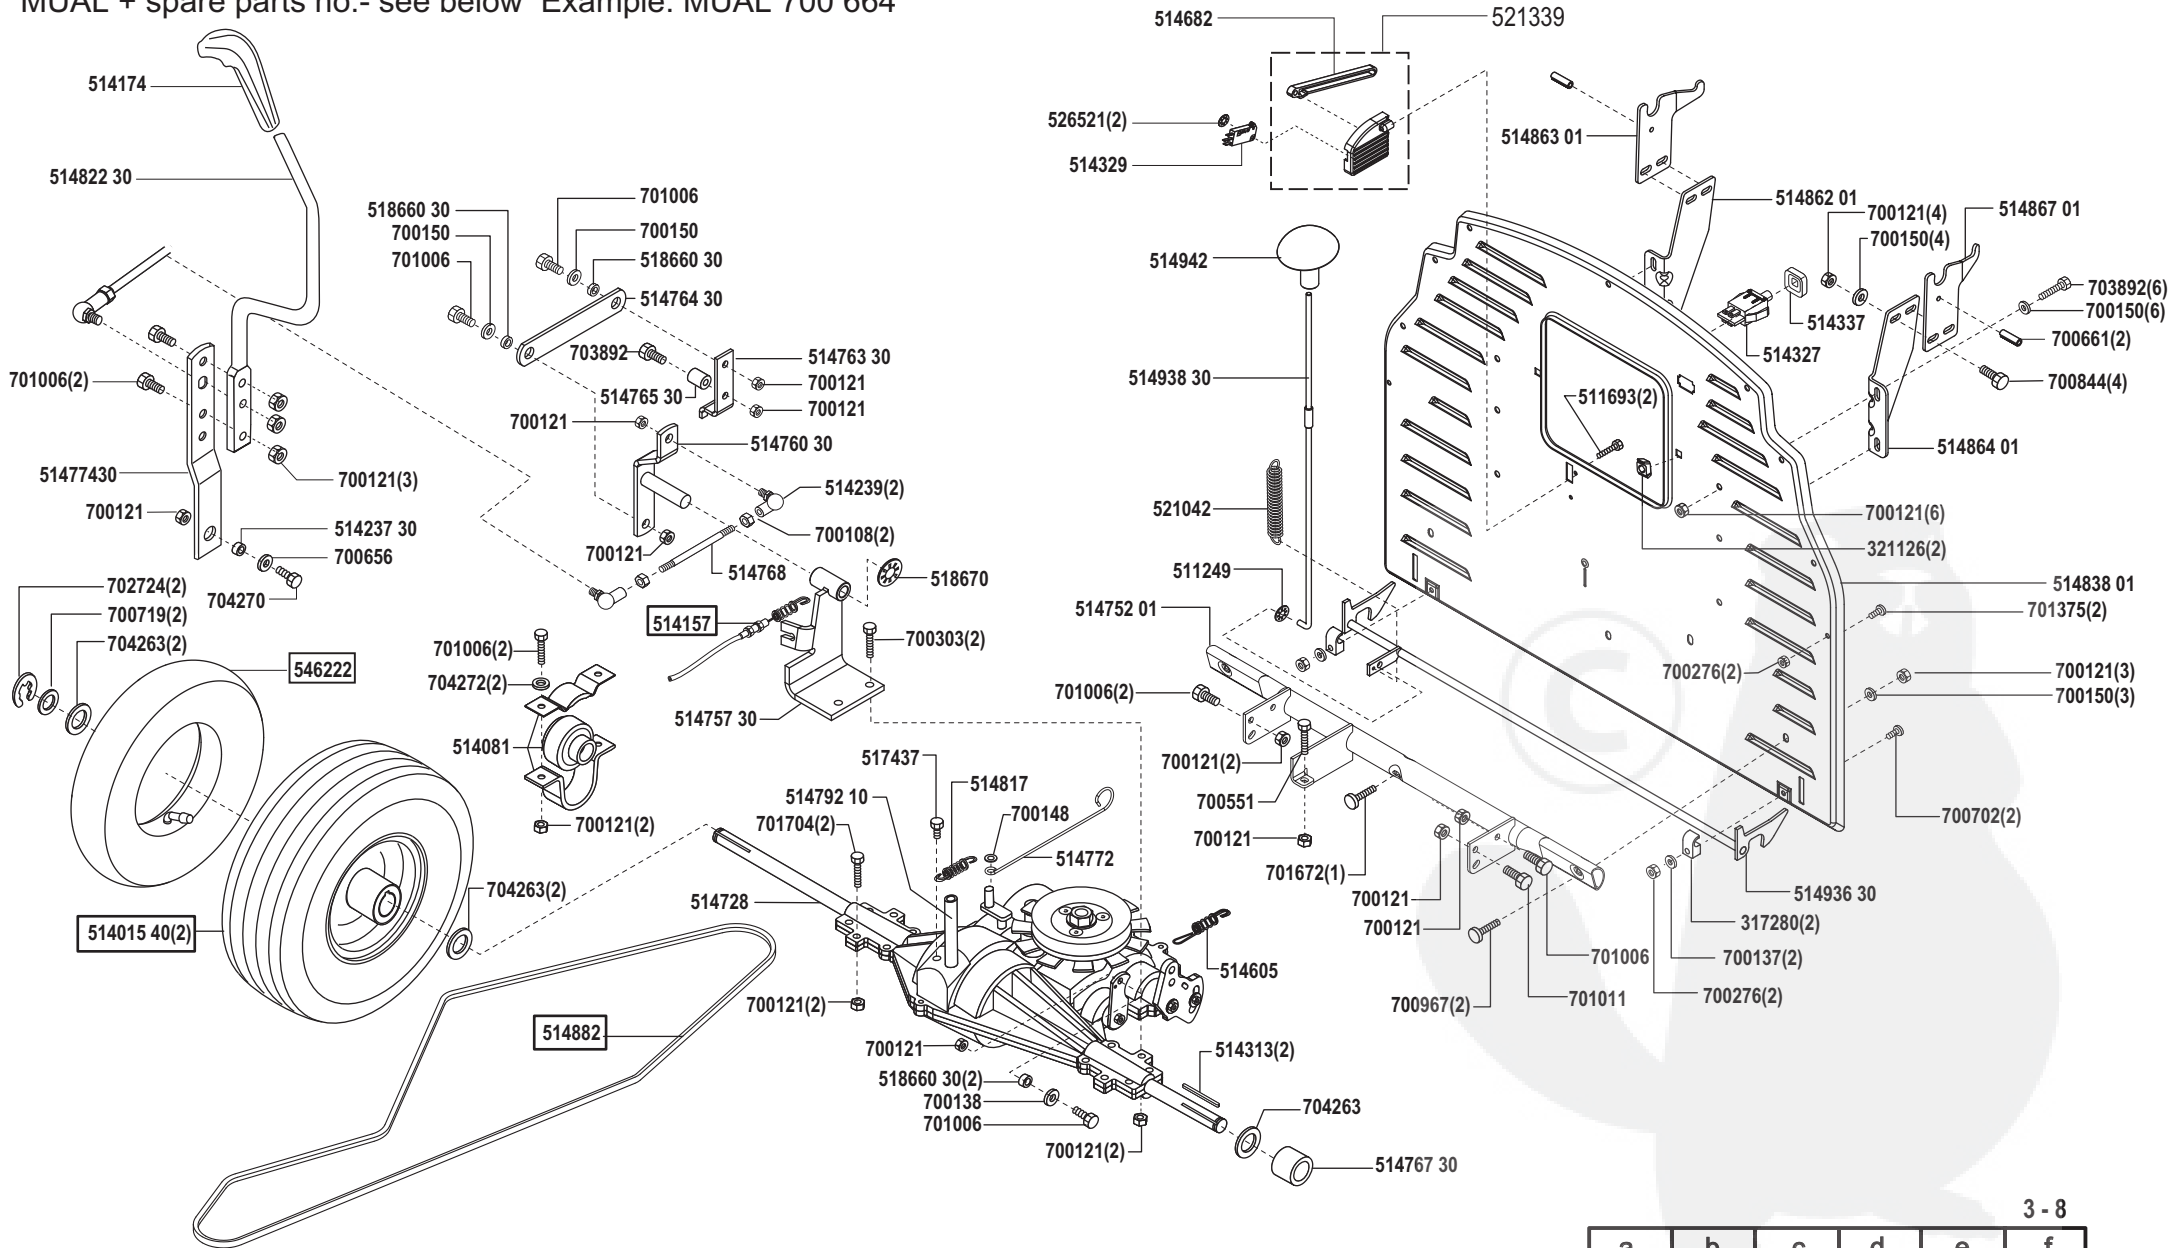

MURRAY Edition 165/102

Art. Nr. 118292

MUAL + spare parts no.- see below Example: MUAL 700 664

a	b	c	d	e	f
02/02					

MURRAY Edition 165/102

Art. Nr. 118292

MUAL + spare parts no.- see below Example: MUAL 700 664

a	b	c	d	e	f
---	---	---	---	---	---

MURRAY Edition 165/102

Art. Nr. 118292

MUAL + spare parts no.- see below Example: MUAL 700 664

a	b	c	d	e	f
---	---	---	---	---	---

MURRAY Edition 165/102

Art. Nr. 118292

MUAL + spare parts no.- see below Example: MUAL 700 664

MUAL + spare parts no.- see below Example: MUAL 700 664

a	b	c	d	e	f
---	---	---	---	---	---