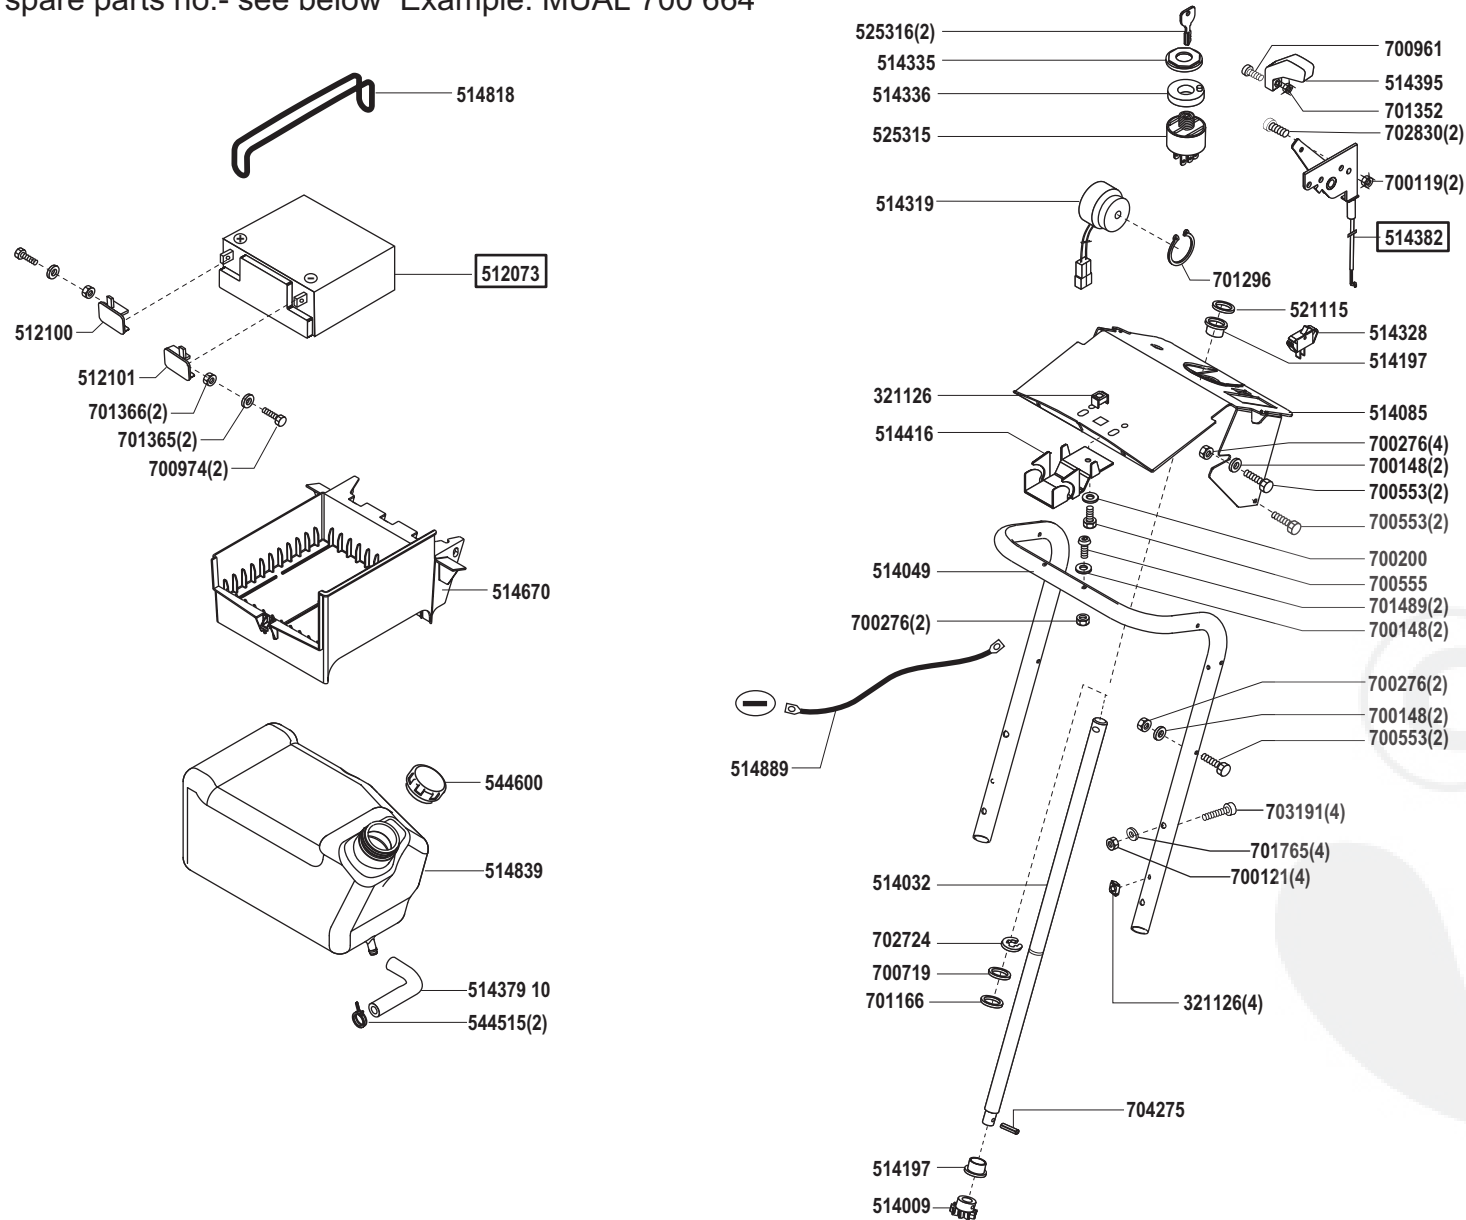

a	b	c	d	e	f
02/02					

MURRAY Edition 165/102

Art. Nr. 118292

MUAL + spare parts no.- see below Example: MUAL 700 664

a	b	c	d	e	f
---	---	---	---	---	---

MURRAY Edition 165/102

Art. Nr. 118292

MUAL + spare parts no.- see below Example: MUAL 700 664