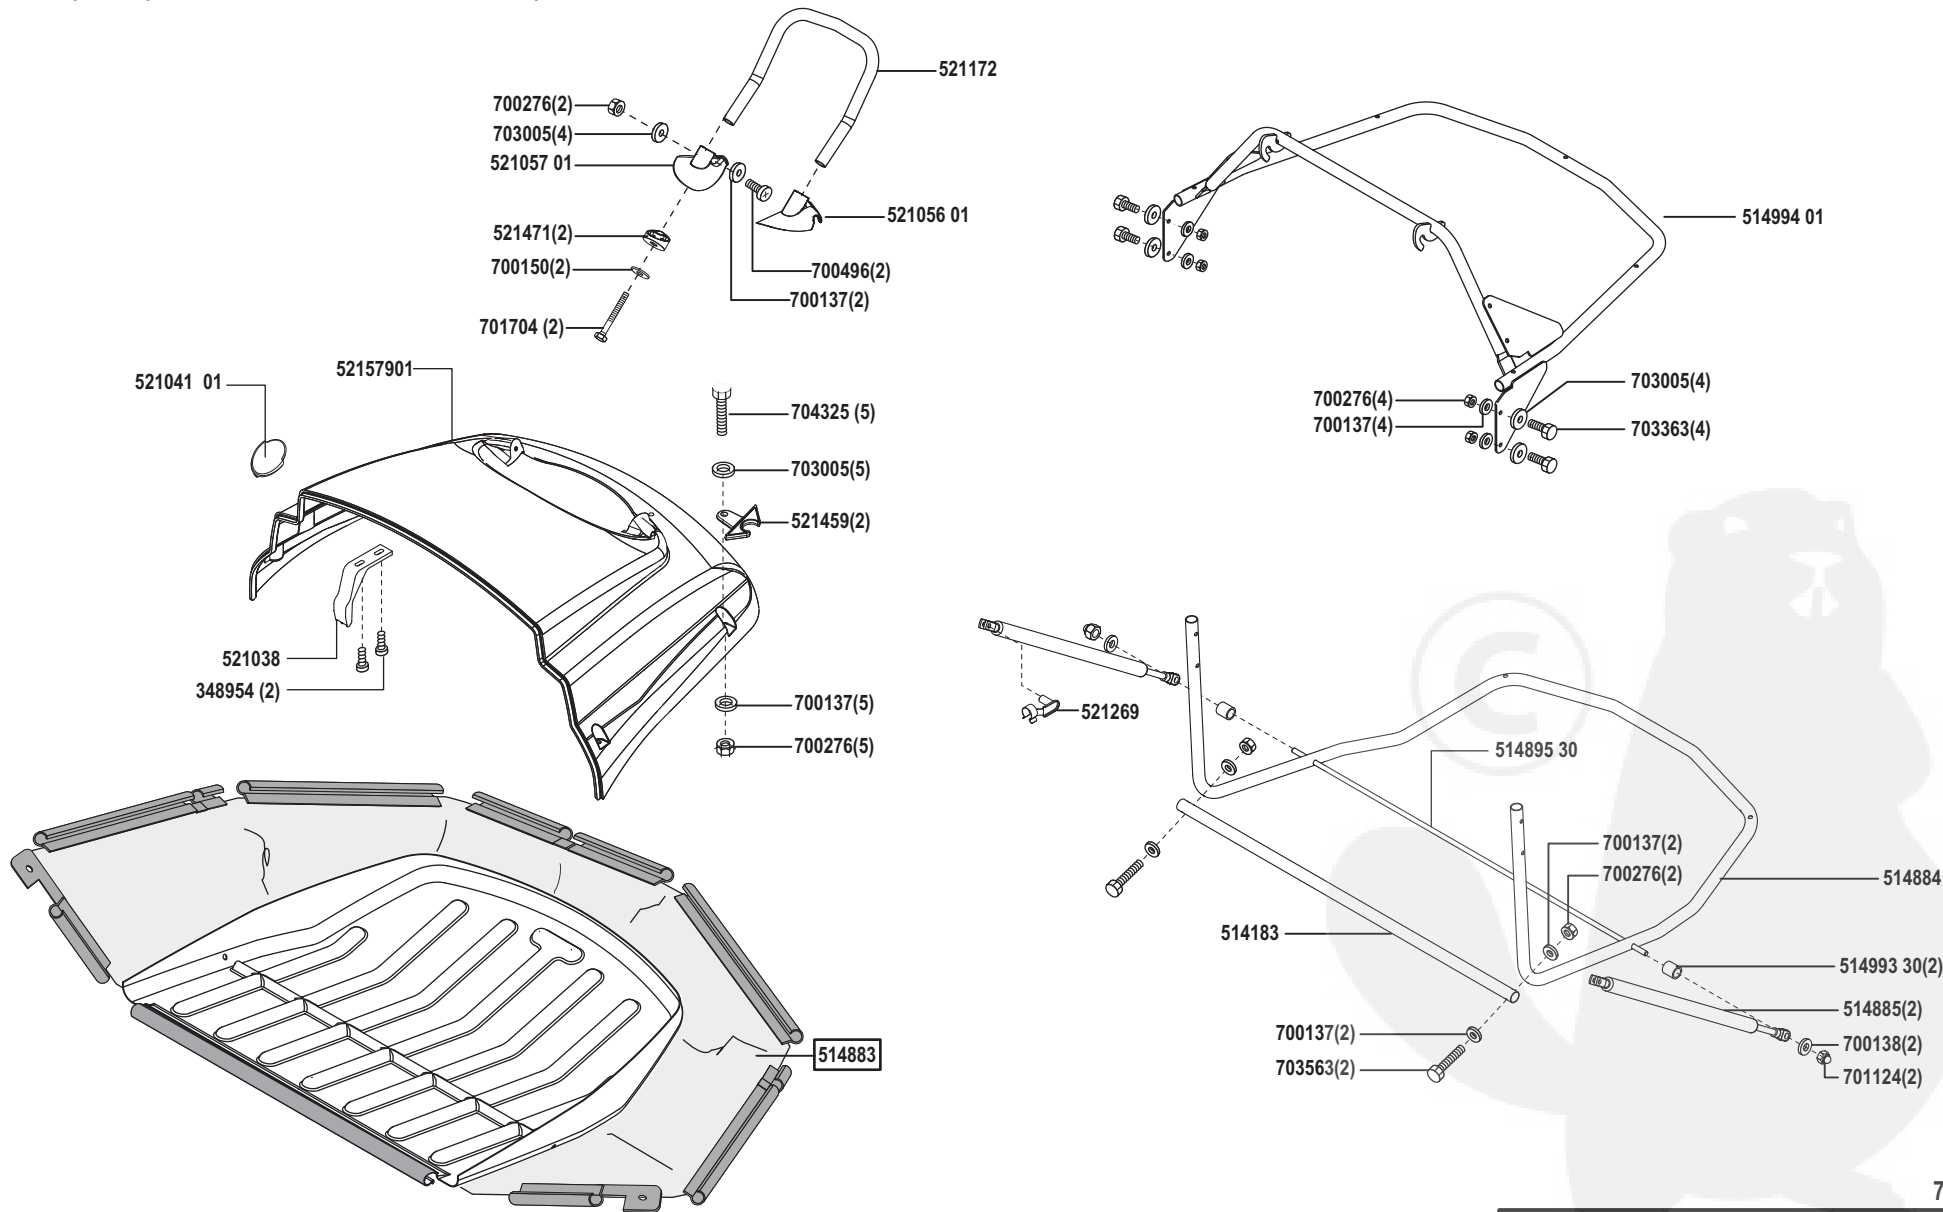

MURRAY Edition 165/102

Art. Nr. 118292

MUAL + spare parts no.- see below Example: MUAL 700 664

7 - 8

a	b	c	d	e	f