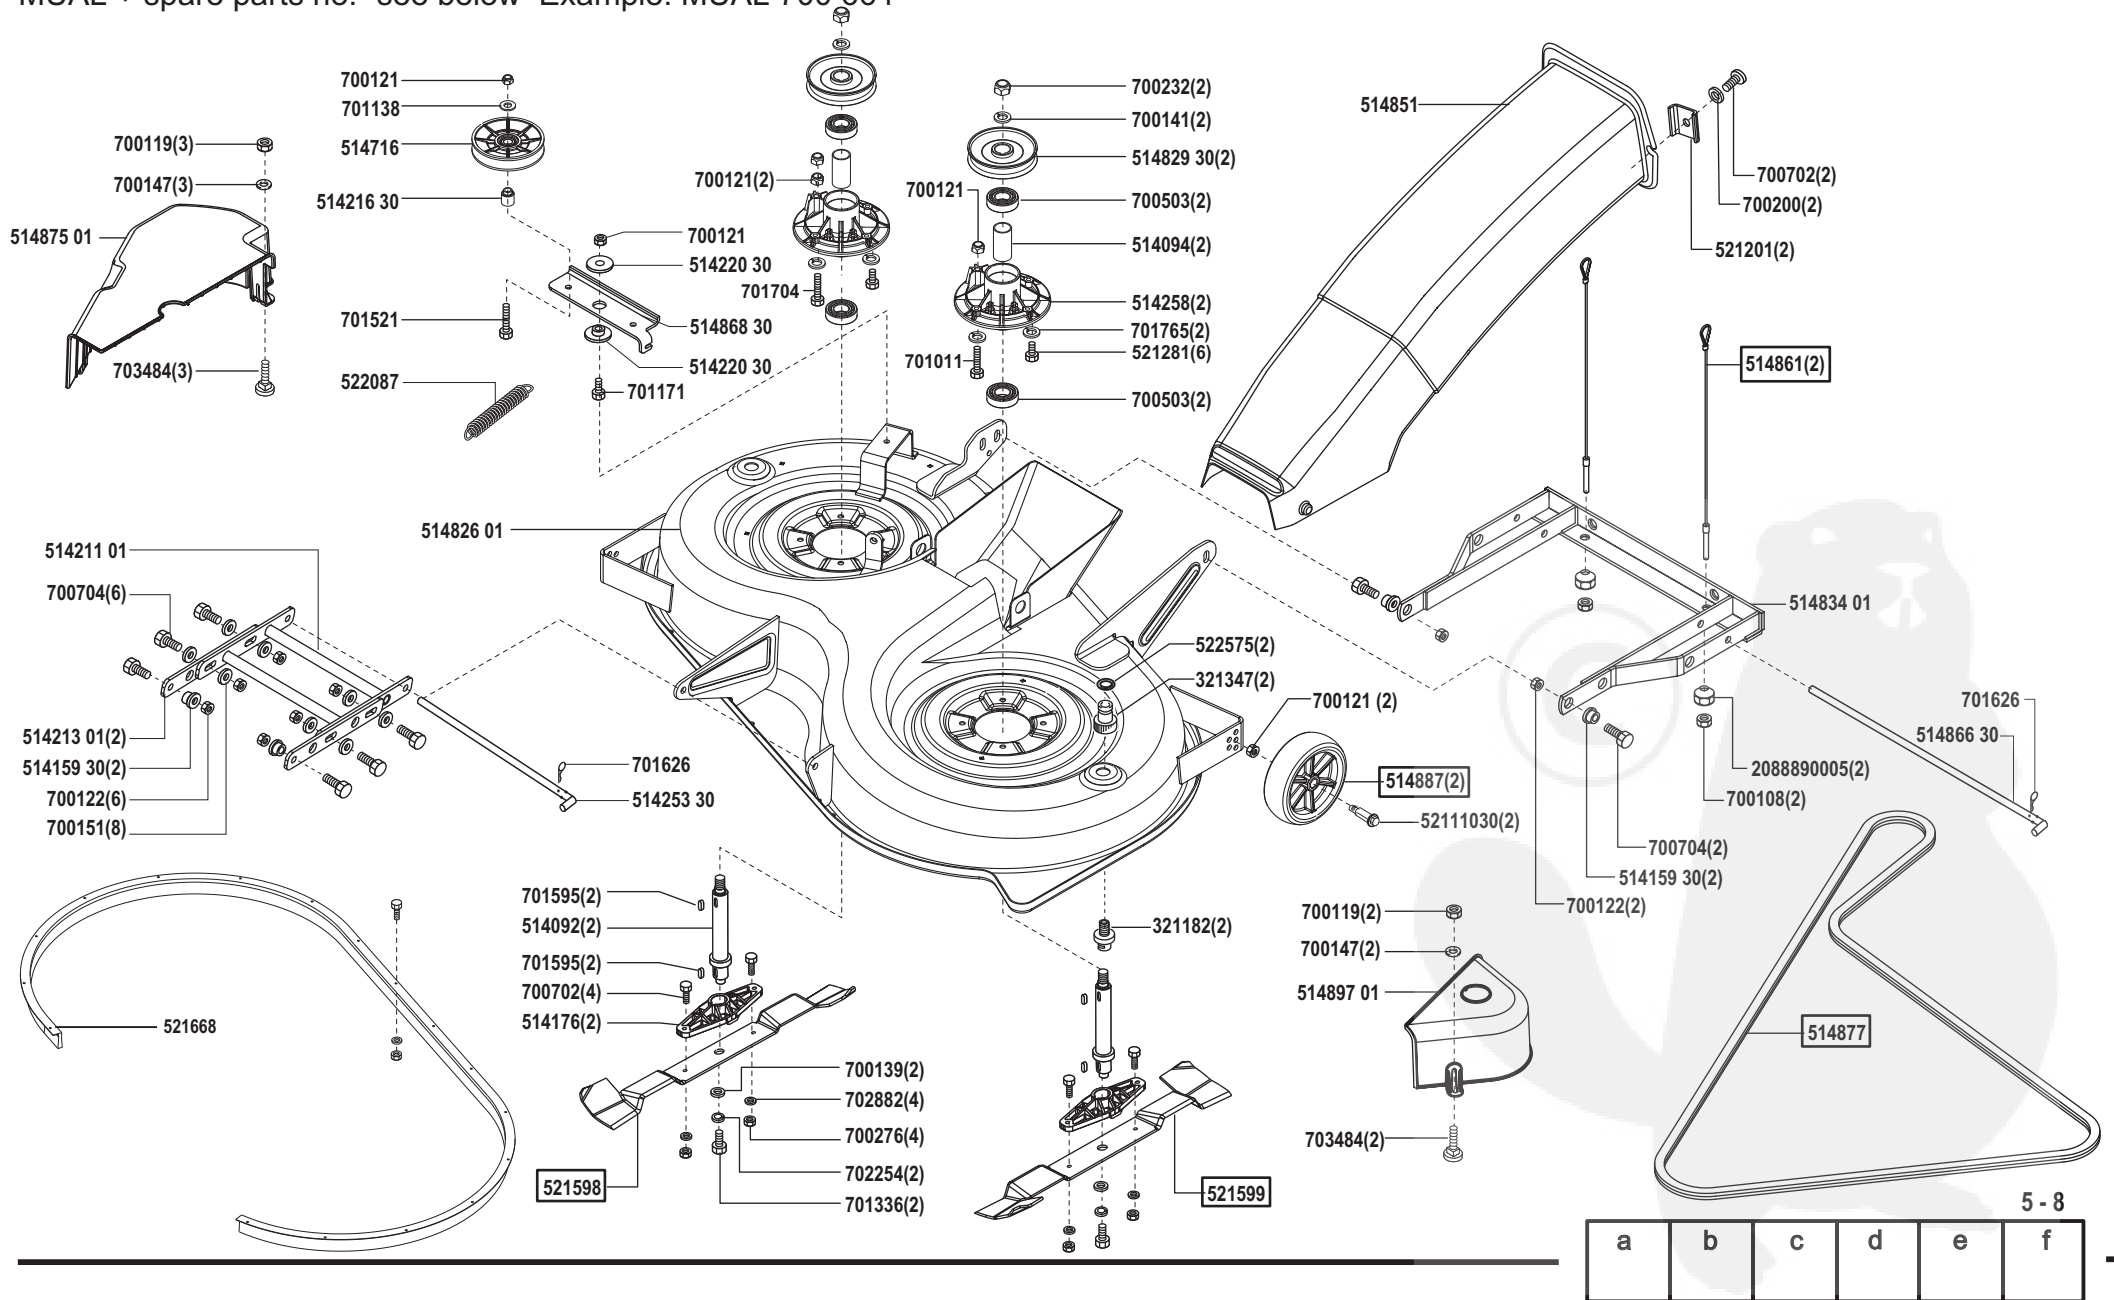

MURRAY Edition 165/102

Art. Nr. 118292

MUAL + spare parts no.- see below Example: MUAL 700 664

a	b	c	d	e	f