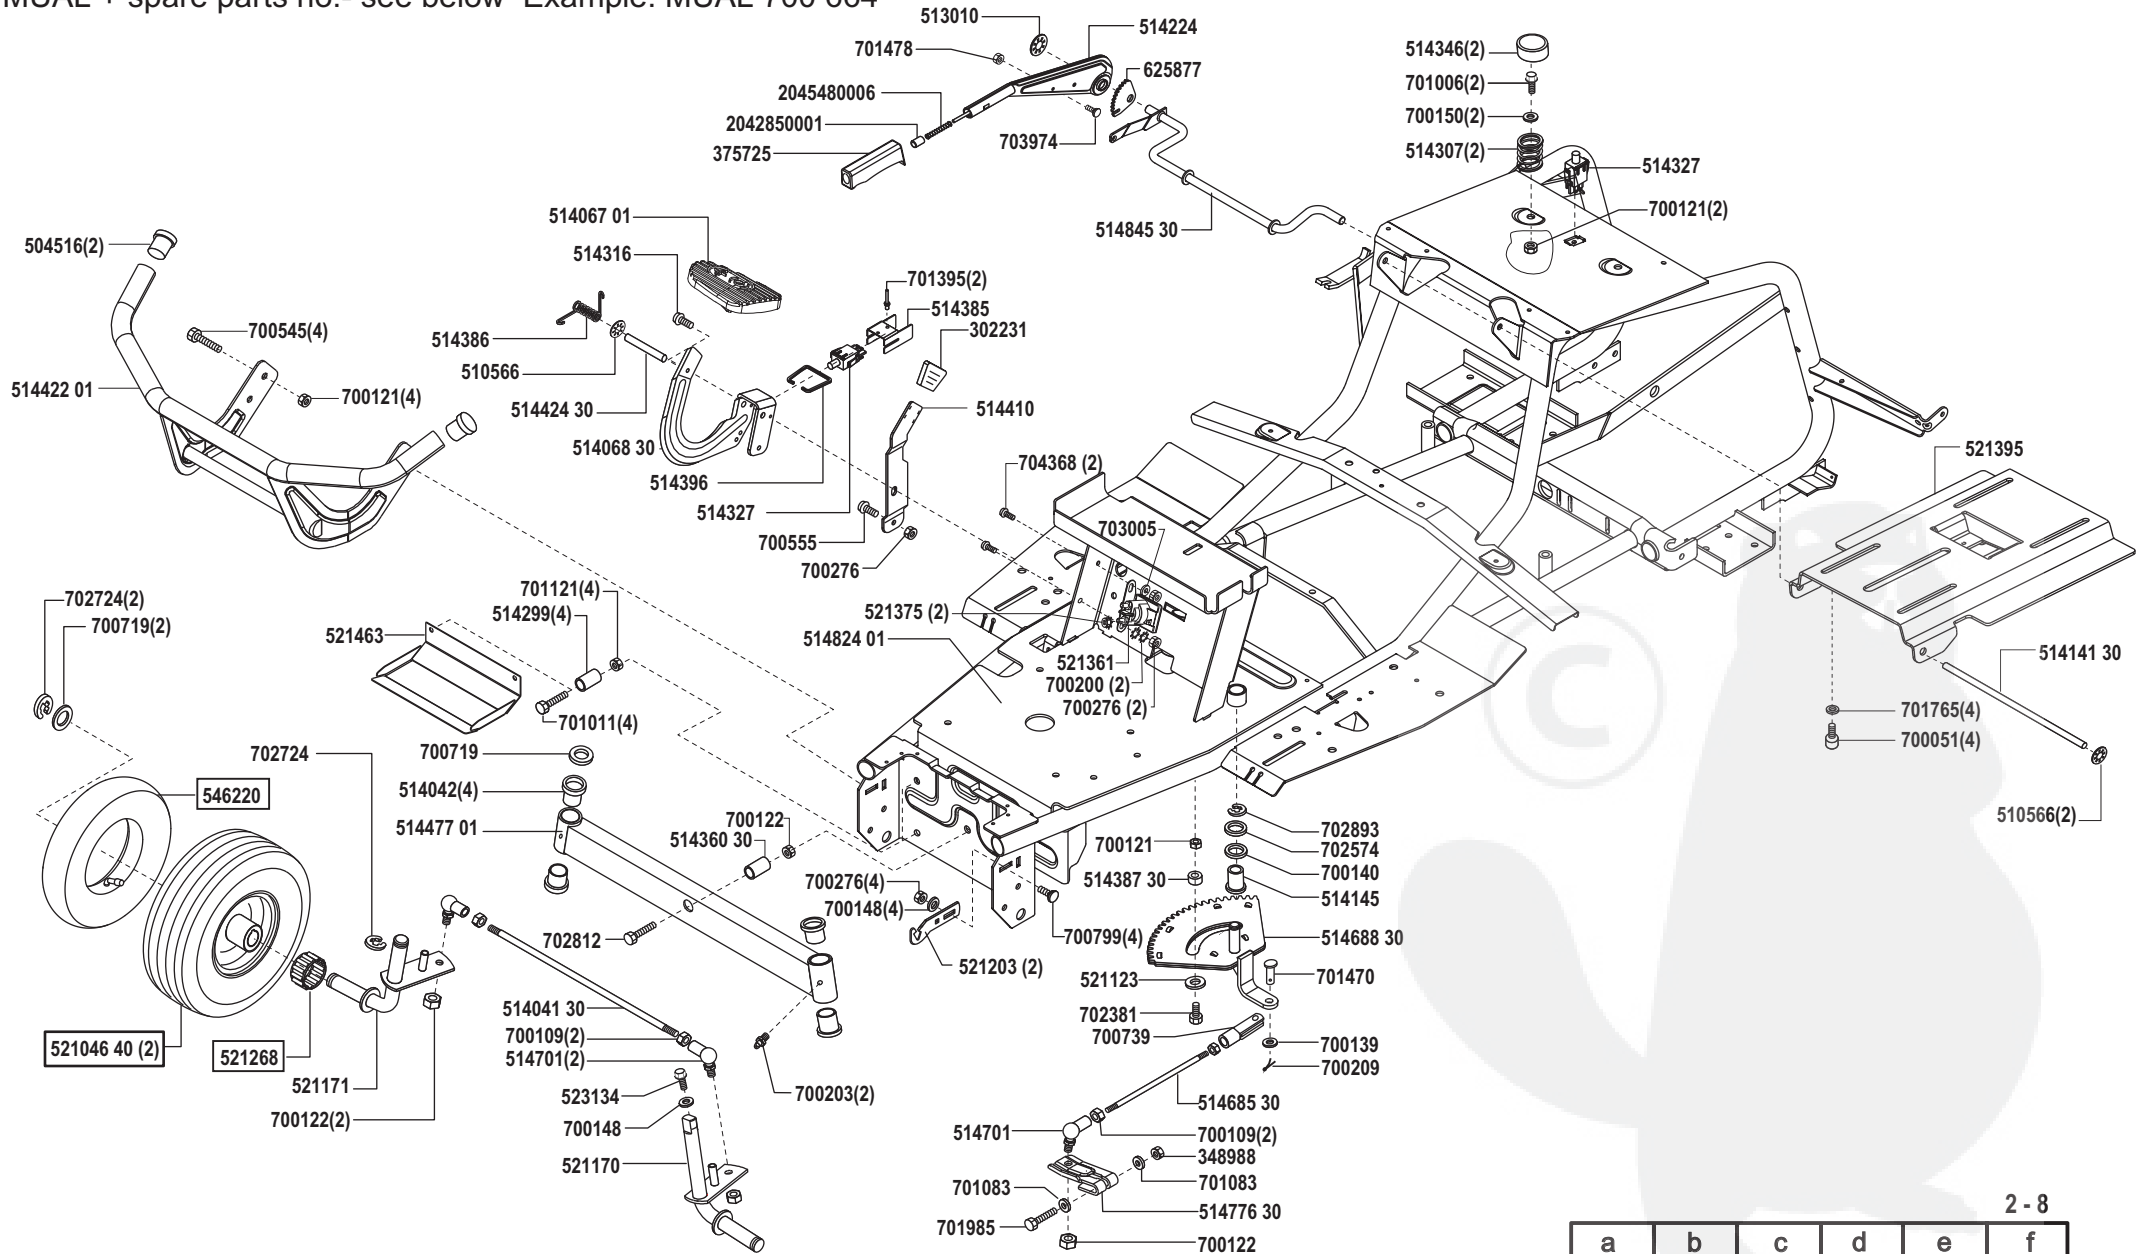

MURRAY Edition 165/102

Art. Nr. 118292

MUAL + spare parts no.- see below Example: MUAL 700 664

a	b	c	d	e	f
02/02					

MURRAY Edition 165/102

Art. Nr. 118292

MUAL + spare parts no.- see below Example: MUAL 700 664

a	b	c	d	e	f
---	---	---	---	---	---

MURRAY Edition 165/102

Art. Nr. 118292

MUAL + spare parts no.- see below Example: MUAL 700 664

a	b	c	d	e	f
---	---	---	---	---	---

MURRAY Edition 165/102

Art. Nr. 118292

MUAL + spare parts no.- see below Example: MUAL 700 664

a	b	c	d	e	f
02/02					

MURRAY Edition 165/102

Art. Nr. 118292

MUAL + spare parts no.- see below Example: MUAL 700 664

a	b	c	d	e	f
---	---	---	---	---	---

MURRAY Edition 165/102

Art. Nr. 118292

MUAL + spare parts no.- see below Example: MUAL 700 664

MUAL + spare parts no.- see below Example: MUAL 700 664

a	b	c	d	e	f
---	---	---	---	---	---