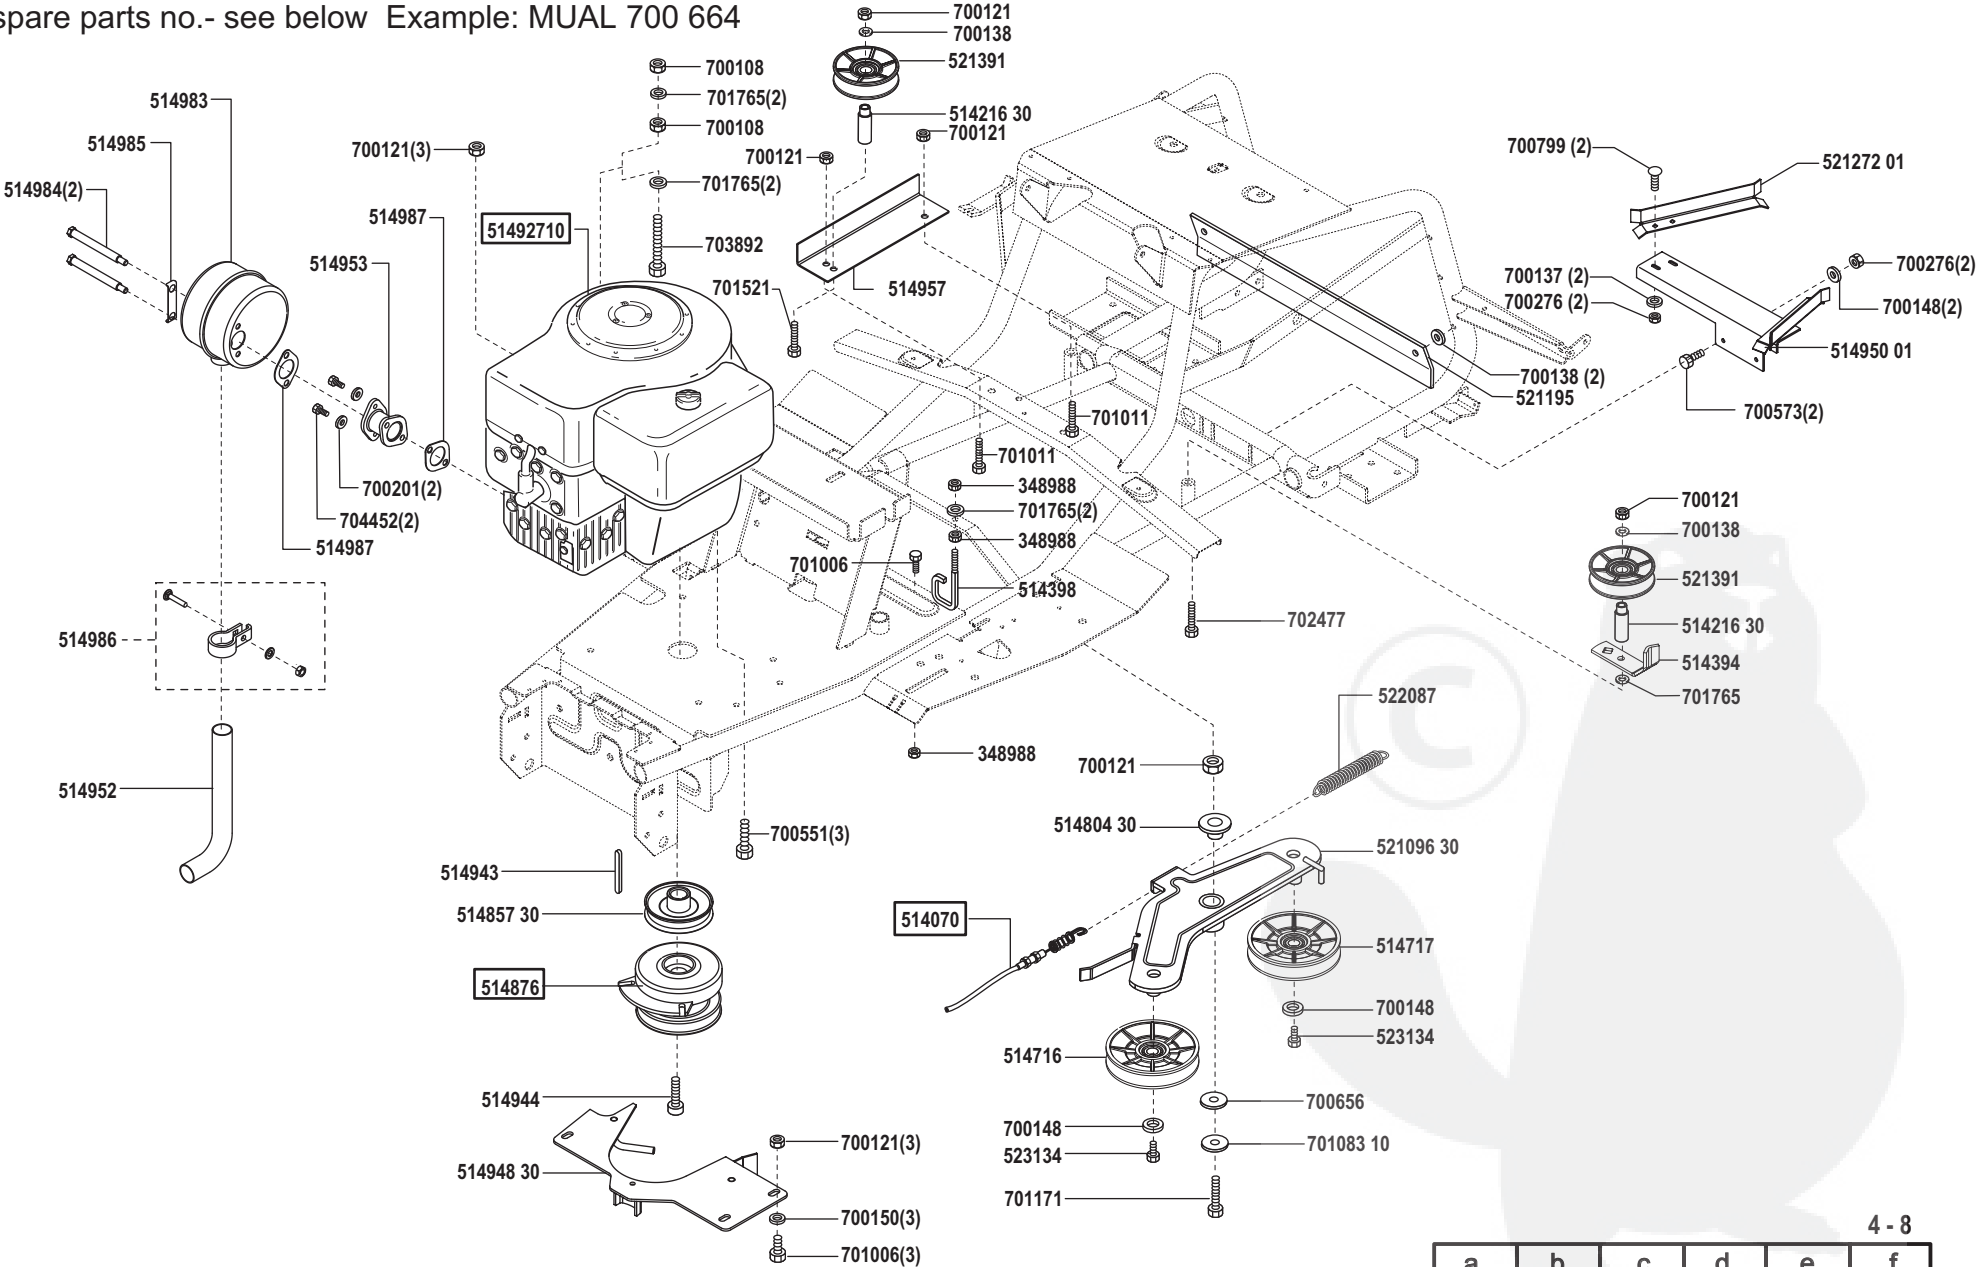

a	b	c	d	e	f
---	---	---	---	---	---

MURRAY Edition 165/102

Art. Nr. 118292

MUAL + spare parts no.- see below Example: MUAL 700 664

a	b	c	d	e	f
---	---	---	---	---	---

MURRAY Edition 165/102

Art. Nr. 118292

MUAL + spare parts no.- see below Example: MUAL 700 664