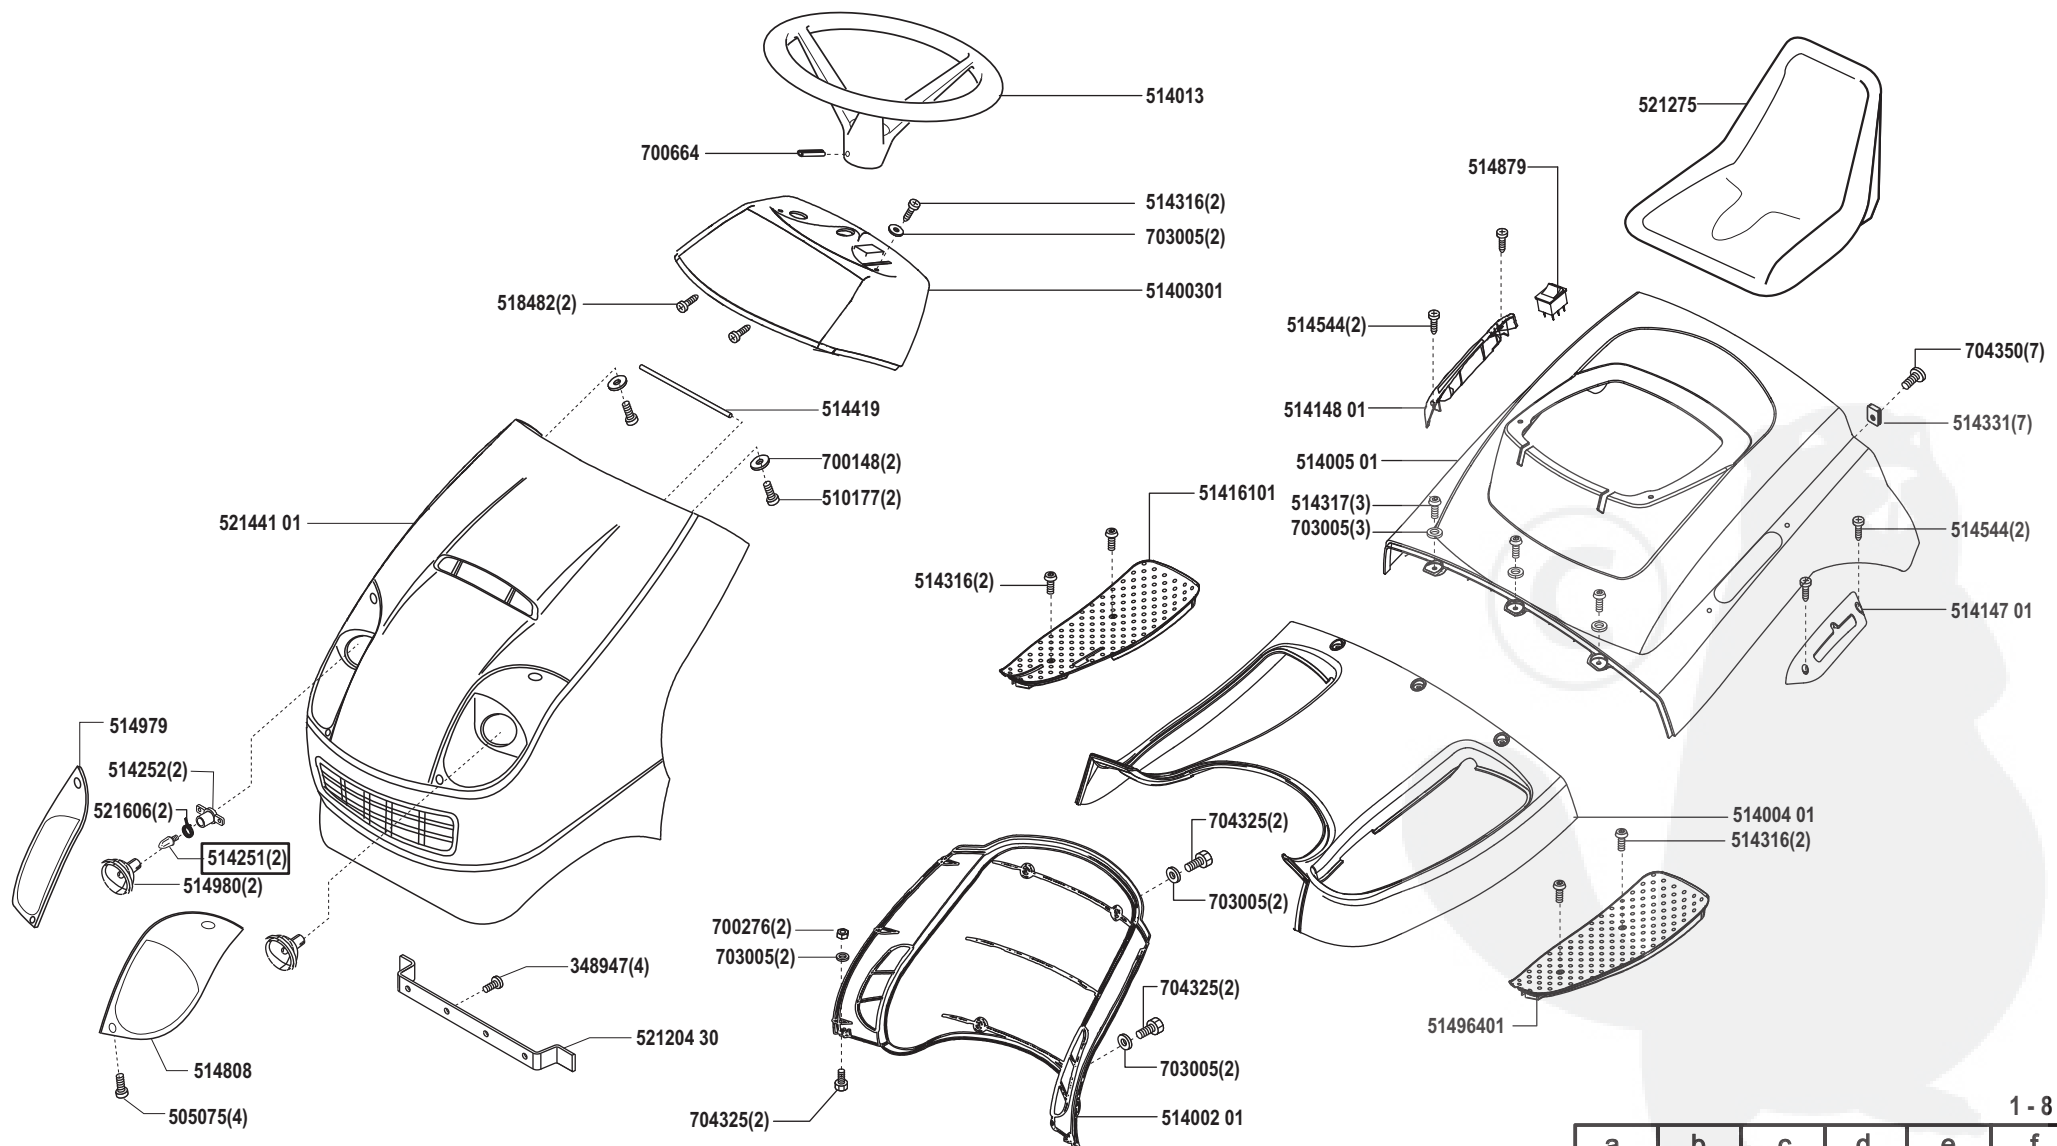

MURRAY Edition 165/102

Art. Nr. 118292

MUAL + spare parts no.- see below Example: MUAL 700 664

a	b	c	d	e	f
02/02					

MURRAY Edition 165/102

Art. Nr. 118292

MUAL + spare parts no.- see below Example: MUAL 700 664