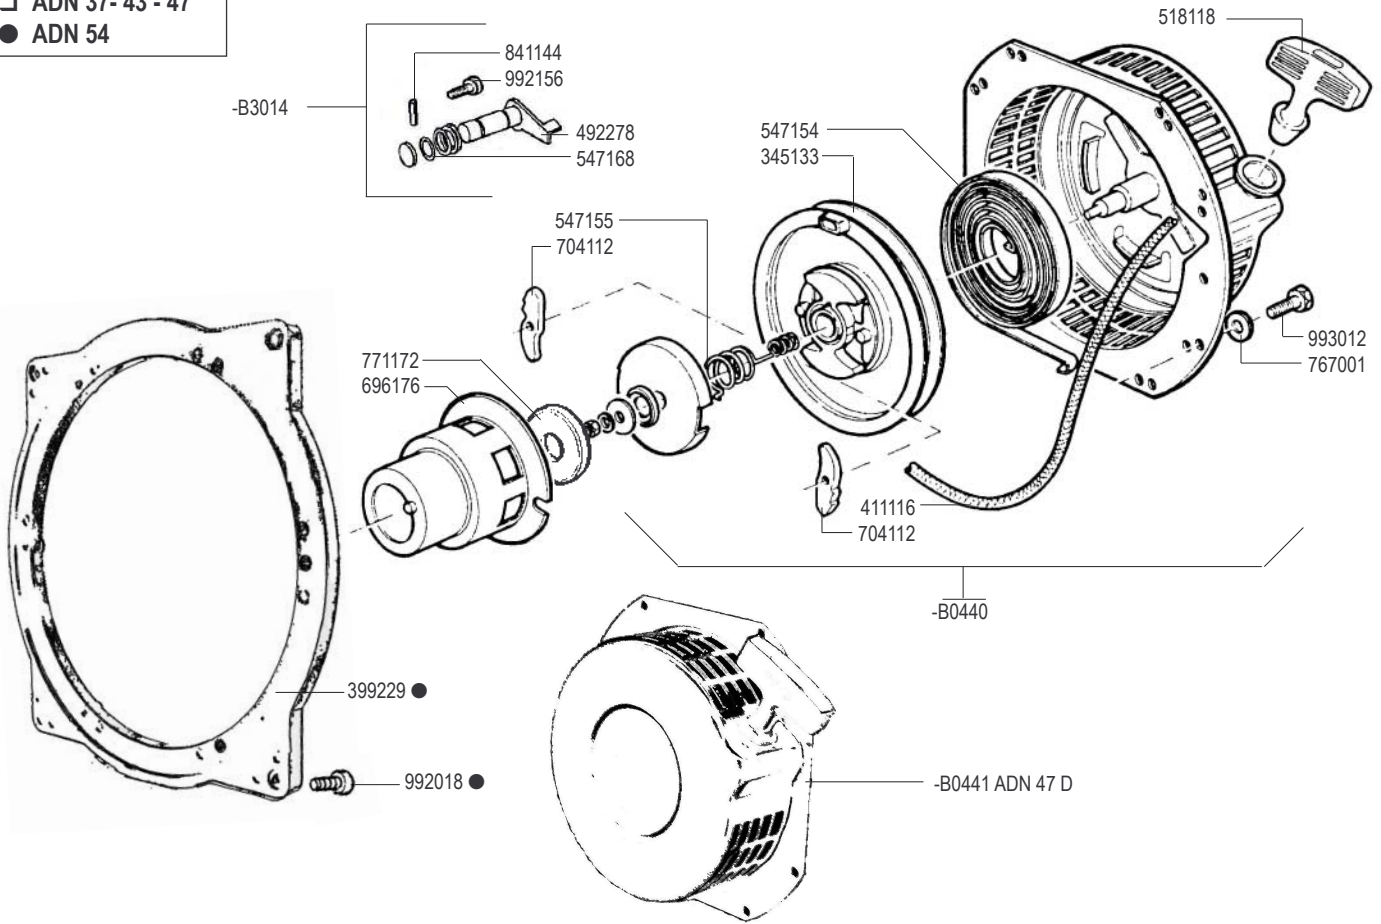

- (A) Pressostato normalmente aperto - Oil pressure switch normally open
- (B) Pressostato normalmente chiuso - Oil pressure switch normally closed

□ ADN 37- 43 - 47

● ADN 54

RICAMBI - SPARE PARTS - ERSATZTEILE - PIECES DETACHEES - REPUESTOS