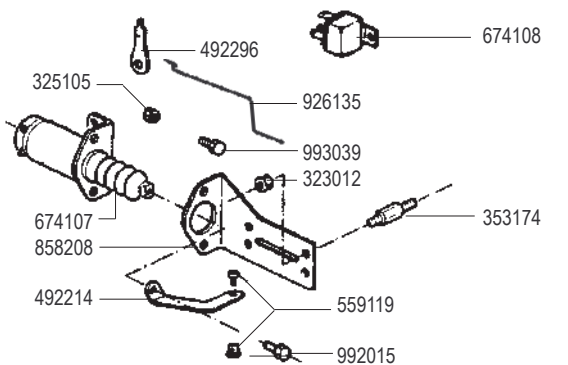

- ◆ Motore con elettromagnete stop
Engine with mechanical stop by solenoid
- ◆ Motore conelettrovalvola stop
Engine with solenoid valve for stop

- 712131
- 712132 ◆◆

- 187152
- ◆187153
- ◆187154

-A2688

- (A) KIT -A2585 - 674132
- (B) KIT -A2578 - 674131

- (A) Pressostato normalmente aperto - Oil pressure switch normally open
- (B) Pressostato normalmente chiuso - Oil pressure switch normally closed

□ ADN 37- 43 - 47

● ADN 54

RICAMBI - SPARE PARTS - ERSATZTEILE - PIECES DETACHEES - REPUESTOS