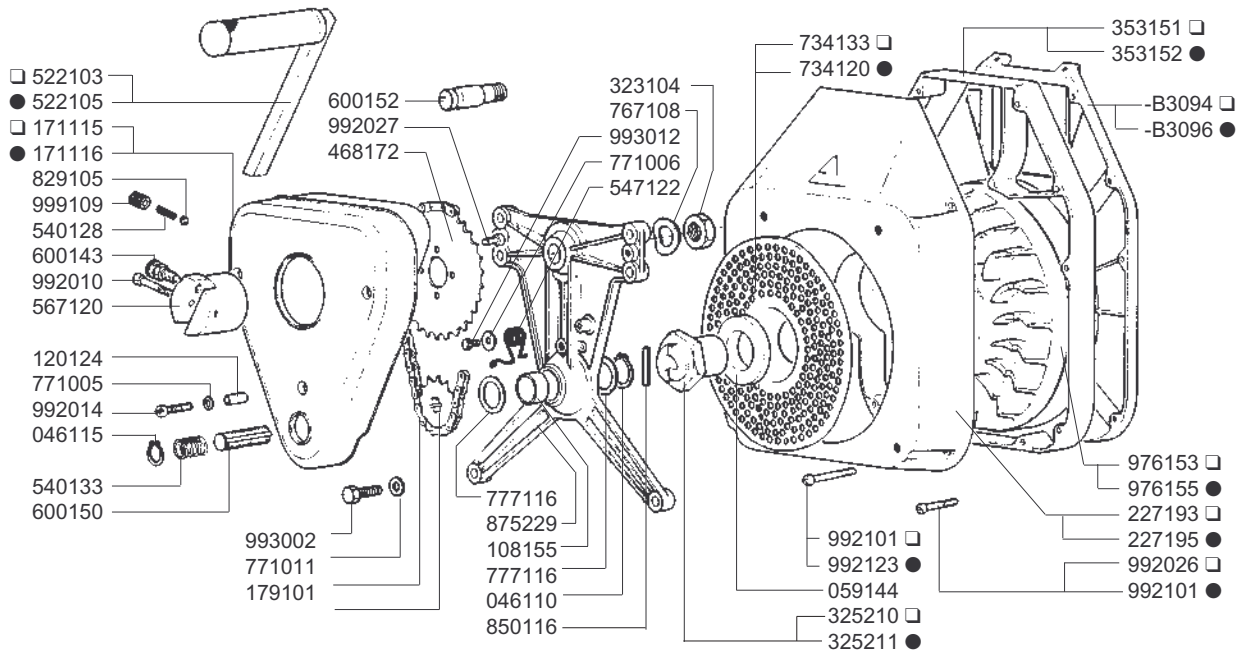

- ADN 37-43-47
- ADN 54

Per versioni lente 2500 G/min. – For low speed version 2500 RPM