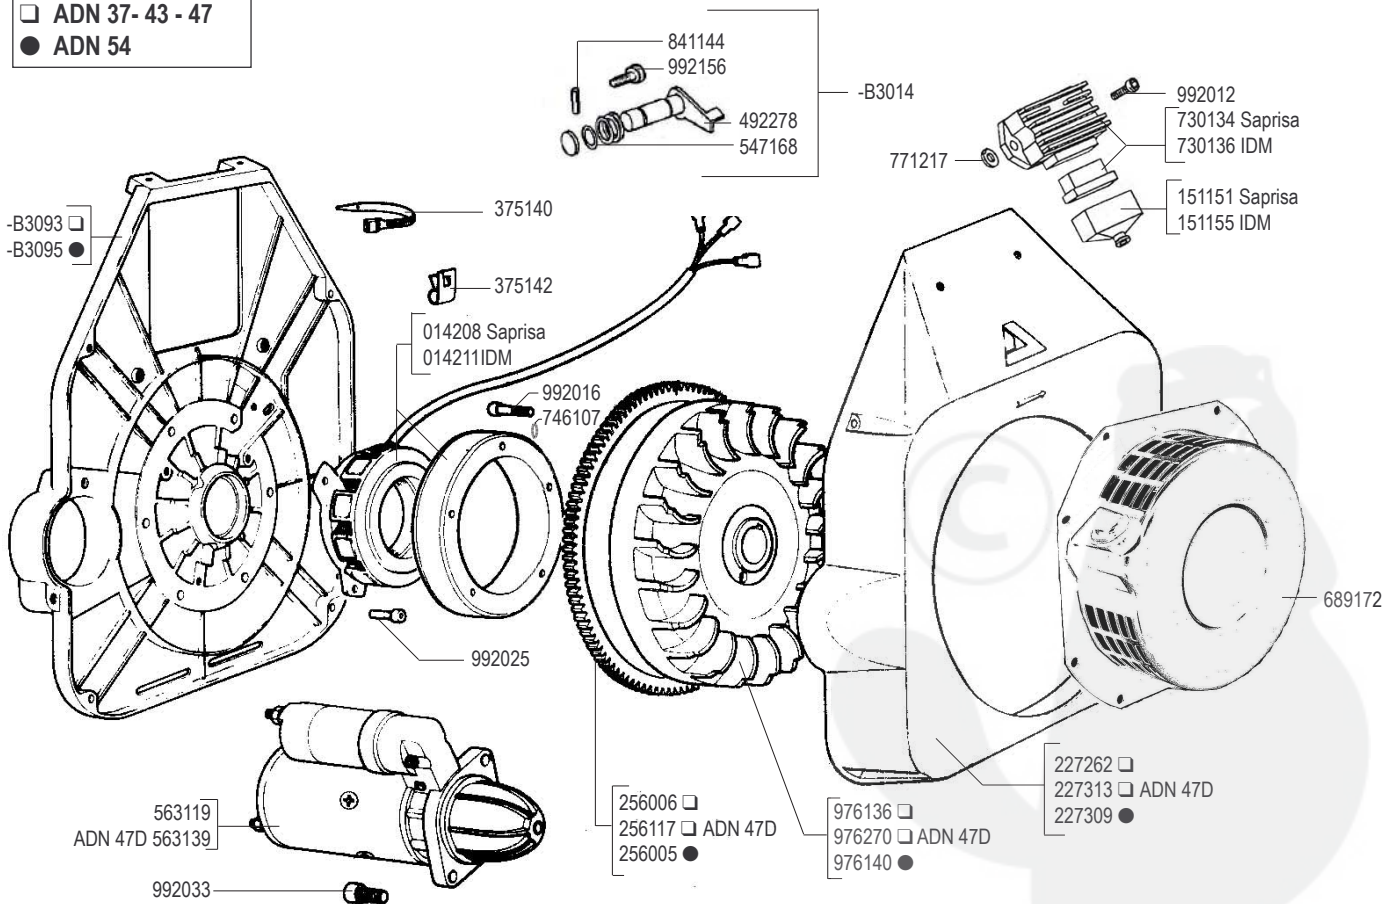

RICAMBI - SPARE PARTS - ERSATZTEILE - PIECES DETACHEES - REPUESTOS

□ ADN 37- 43 - 47

● ADN 54