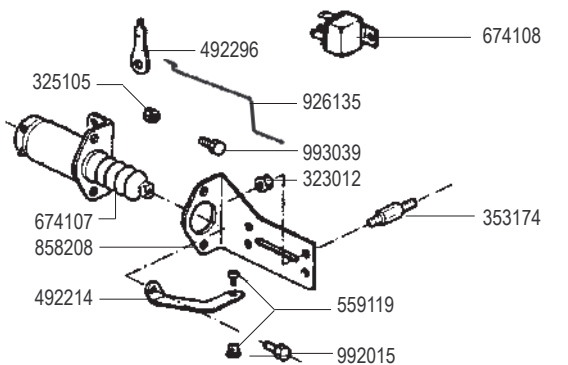

- ◆ Motore con elettromagnete stop  
Engine with mechanical stop by solenoid
- ◆ Motore conelettrovalvola stop  
Engine with solenoid valve for stop

712131  
712132 ◆◆

187152  
◆187153  
◆187154

-A2688

(A) KIT -A2585 - 674132  
(B) KIT -A2578 - 674131

- (A) Pressostato normalmente aperto - Oil pressure switch normally open
- (B) Pressostato normalmente chiuso - Oil pressure switch normally closed

□ ADN 37- 43 - 47

● ADN 54

RICAMBI - SPARE PARTS - ERSATZTEILE - PIECES DETACHEES - REPUESTOS

□ ADN 37- 43 - 47

● ADN 54

- ADN 37-43-47
- ADN 54

Per versioni lente 2500 G/min. – For low speed version 2500 RPM

**RICAMBI - SPARE PARTS - ERSATZTEILE - PIECES DETACHEES - REPUESTOS**

-B3061

-B3063

**RICAMBI - SPARE PARTS - ERSATZTEILE - PIECES DETACHEES - REPUESTOS**