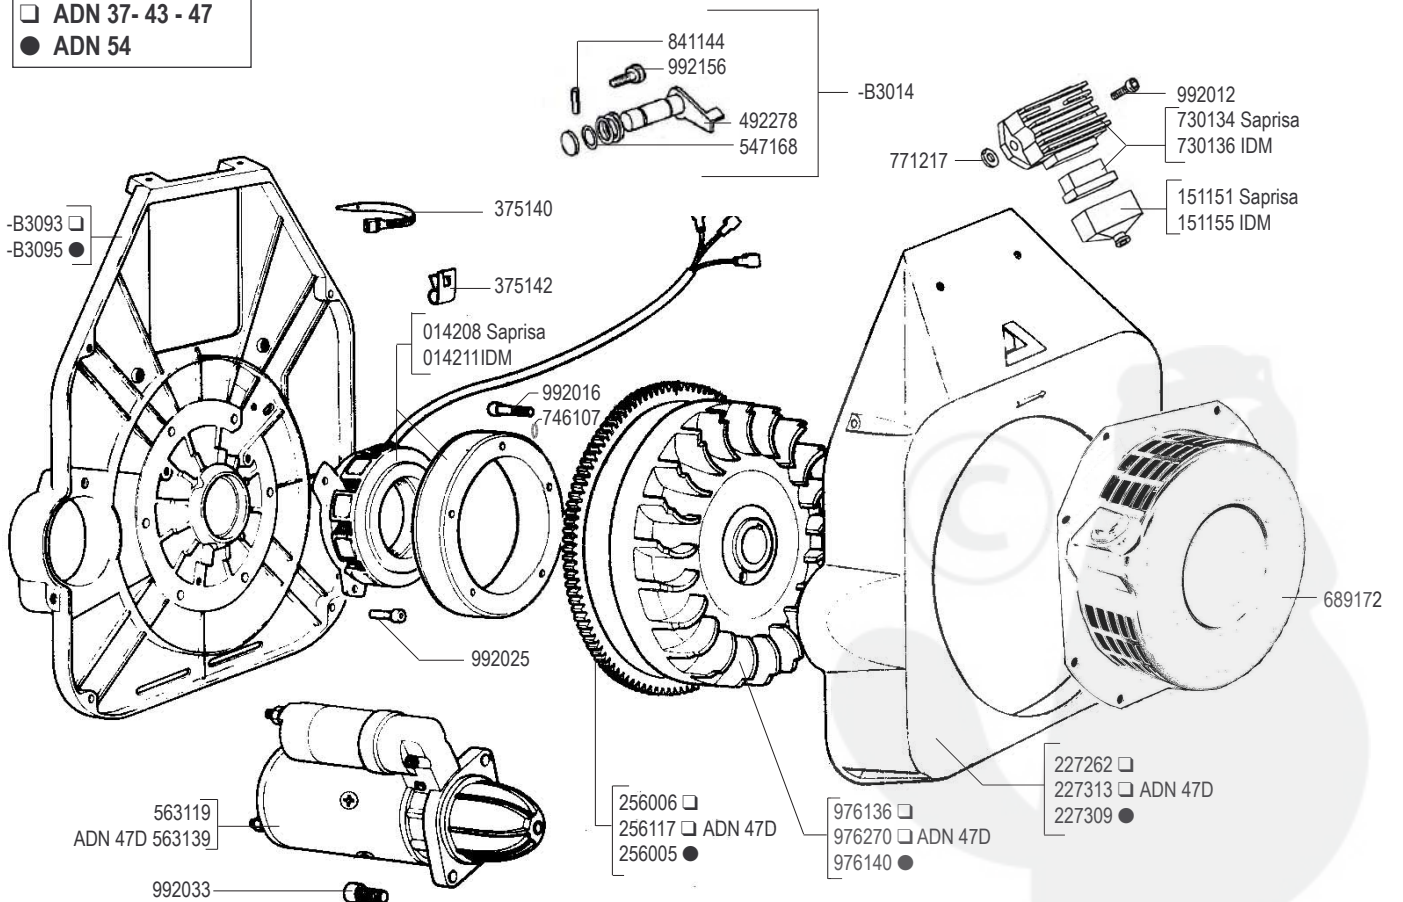

RICAMBI - SPARE PARTS - ERSATZTEILE - PIECES DETACHEES - REPUESTOS

□ ADN 37- 43 - 47

● ADN 54