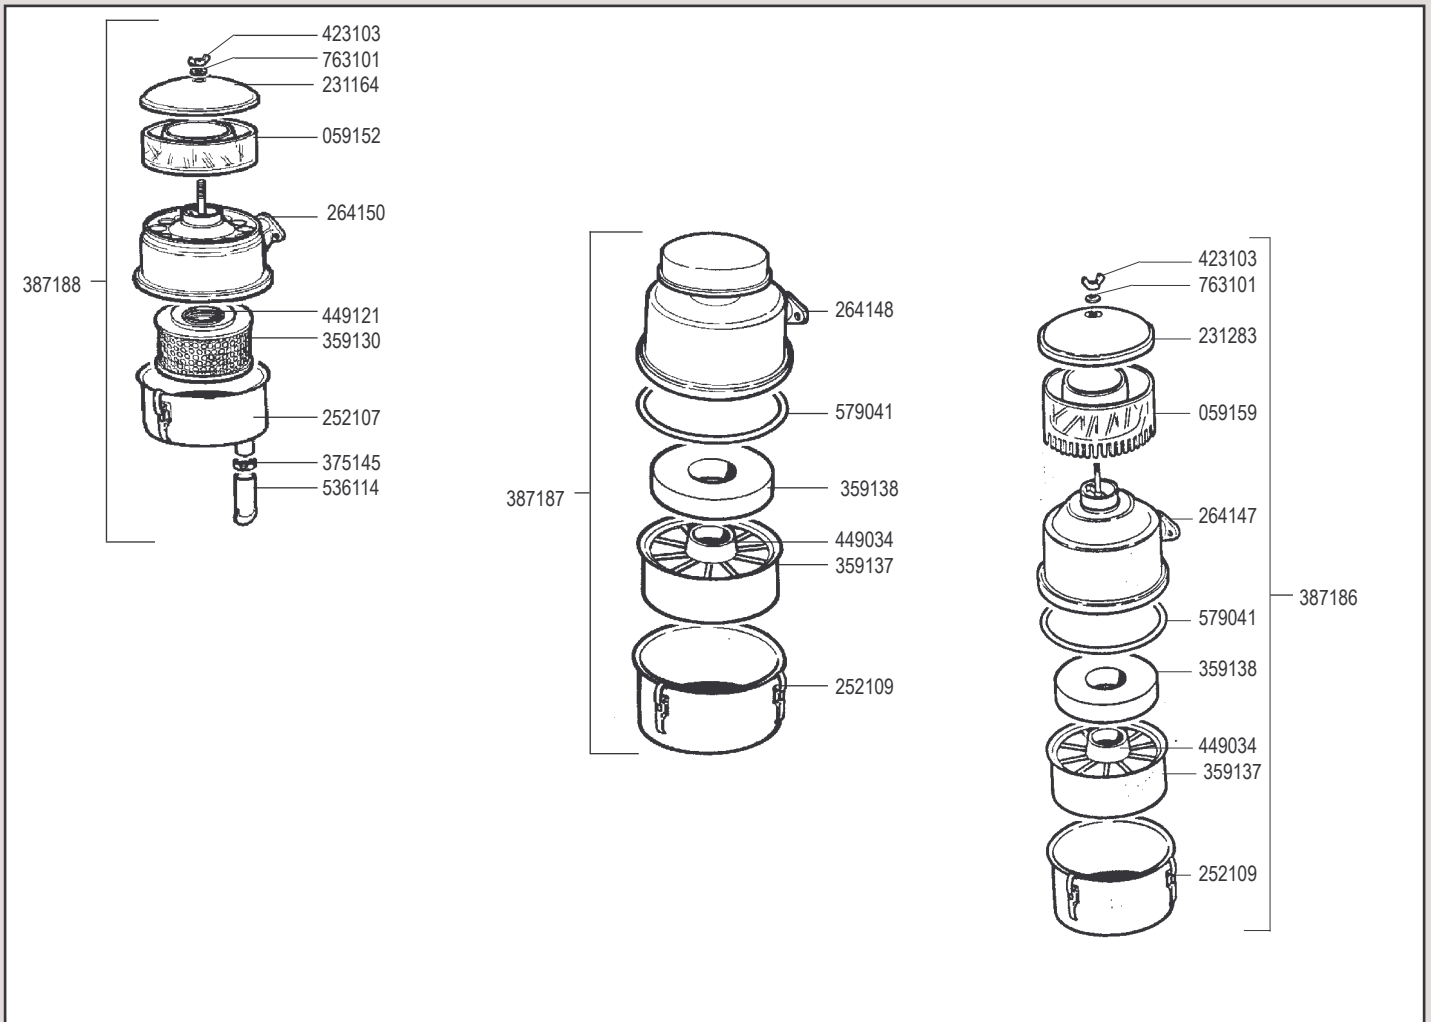

RICAMBI - SPARE PARTS - ERSATZTEILE - PIECES DETACHEES - REPUESTOS

- ADN 37-43
- ADN 45-48-54-60