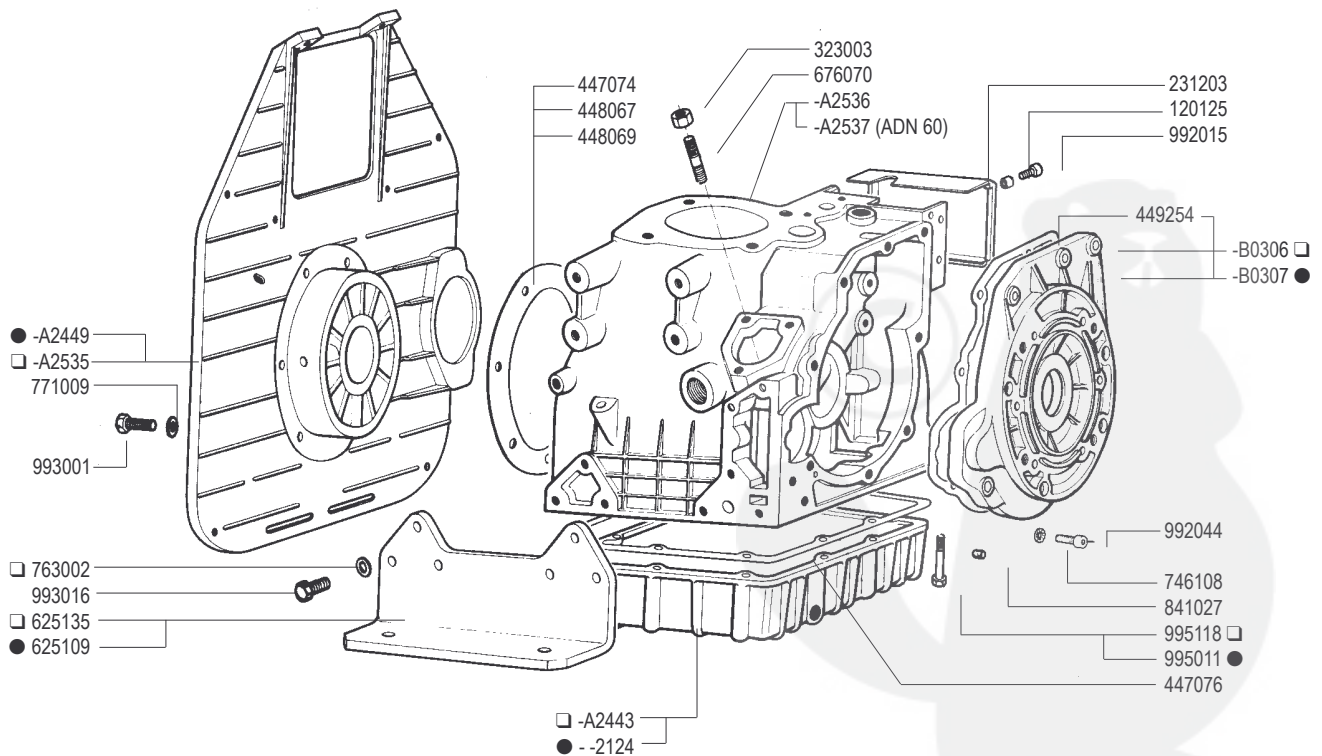

ADN W - VW

ADN Testa nuova dal N 2260001 - ADN New type cylinder head from Serial N 2260001

cod. -B0369 SHORT BLOCK ADN 37 W
 cod. -B0371 SHORT BLOCK ADN 43 W
 cod. -B0373 SHORT BLOCK ADN 45 W

cod. -B0374 SHORT BLOCK ADN 48 W
 cod. -B0375 SHORT BLOCK ADN 54 W

RICAMBI - SPARE PARTS - ERSATZTEILE - PIECES DETACHEES - REPUESTOS

- ADN 37-43
- ADN 45-48-54-60

RICAMBI - SPARE PARTS - ERSATZTEILE - PIECES DETACHEES - REPUESTOS

- ADN 37-43
- ADN 45-48-54-60

RICAMBI - SPARE PARTS - ERSATZTEILE - PIECES DETACHEES - REPUESTOS