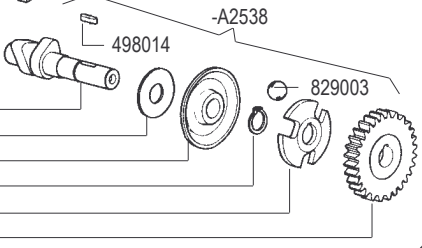

- ADN 37-43
- ADN 45-48-54-60

RICAMBI - SPARE PARTS - ERSATZTEILE - PIECES DETACHEES - REPUESTOS

- ADN 37-43
- ADN 45-48-54-60

- 227178
- 227136 Dx
- 227135 Sx
- 227176 Sx con foro isp with inspection