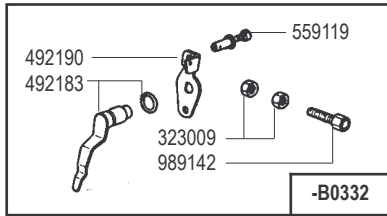

- ADN 37-43
- ADN 45-48-54-60

RICAMBI - SPARE PARTS - ERSATZTEILE - PIECES DETACHEES - REPUESTOS

- ADN 37-43
- ADN 45-48-54-60

- 227178
- 227136 Dx
- 227135 Sx
- 227176 Sx con foro isp with inspection