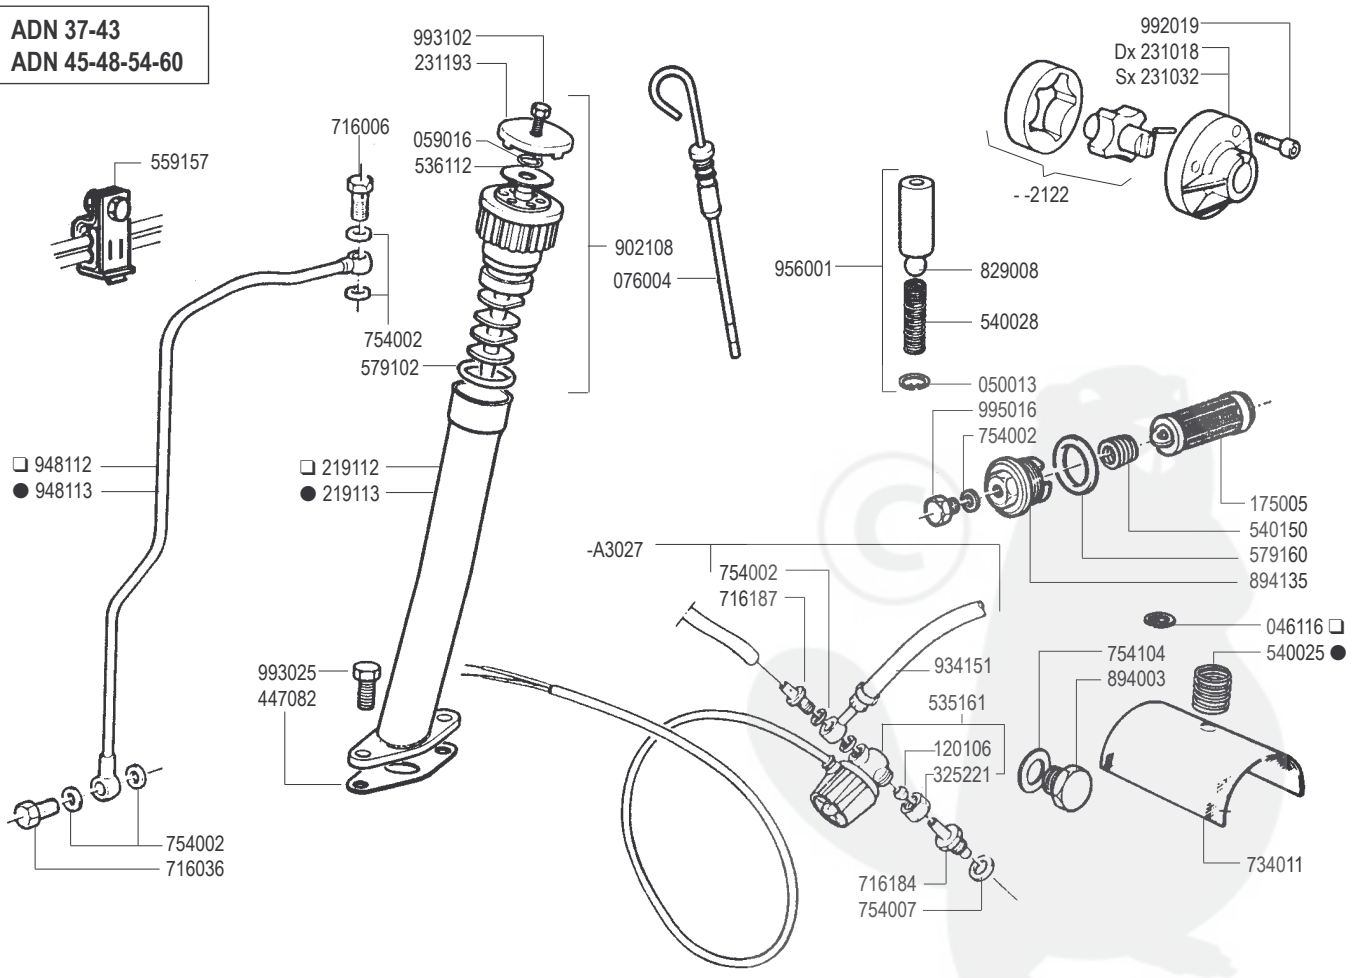

RICAMBI - SPARE PARTS - ERSATZTEILE - PIECES DETACHEES - REPUESTOS

- ADN 37-43
- ADN 45-48-54-60