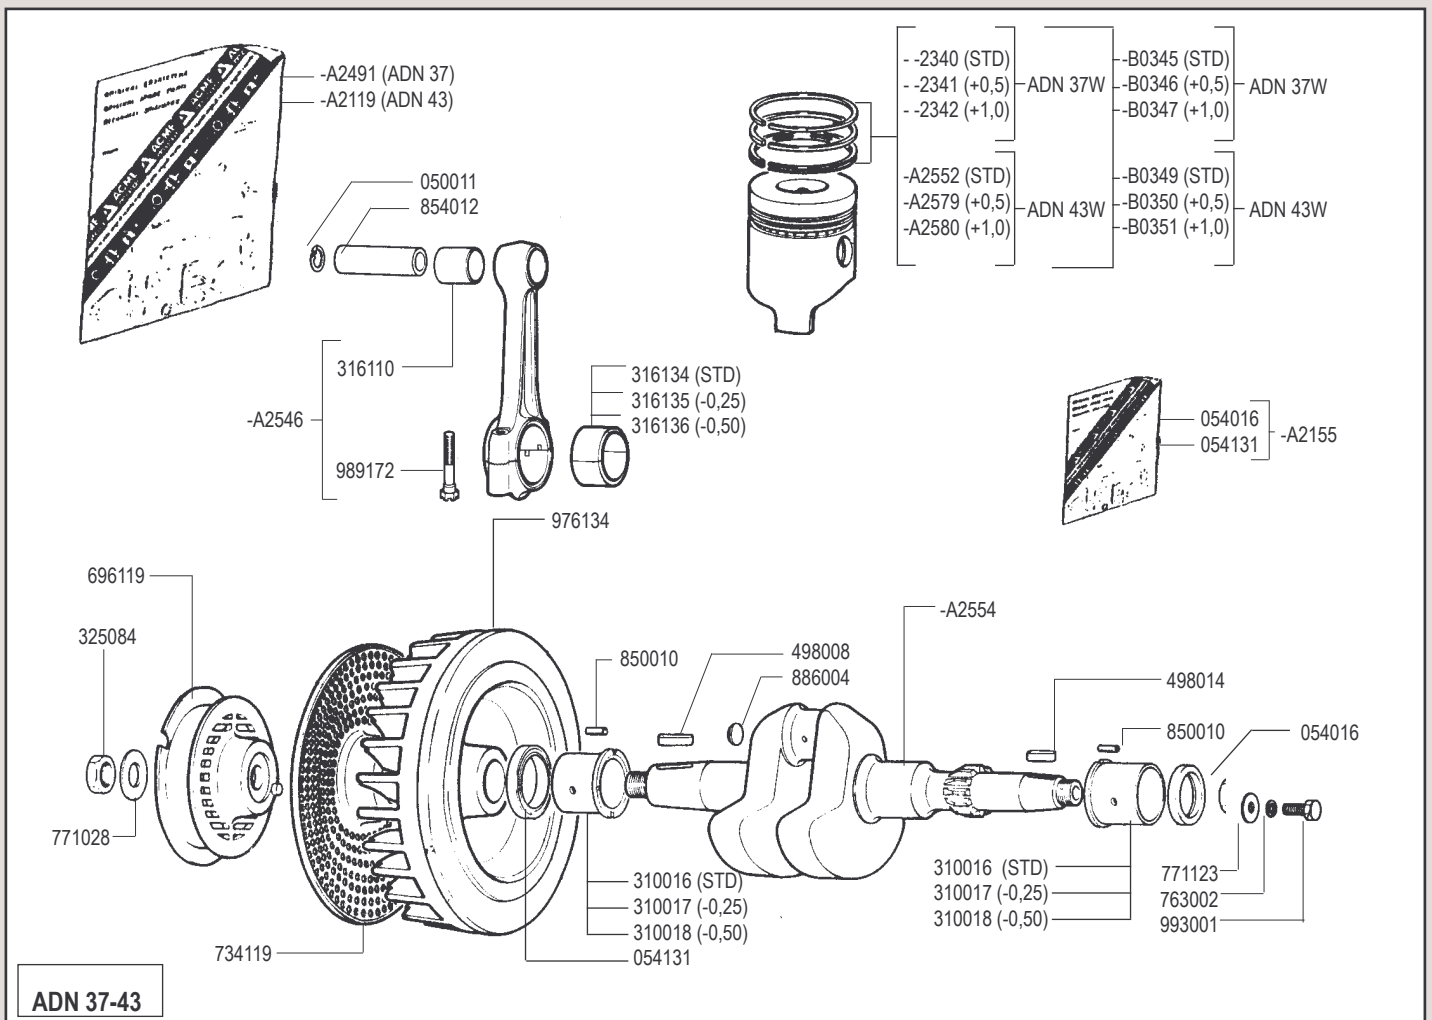

ADN W - VW

ADN Testa nuova dal N 2260001 - ADN New type cylinder head from Serial N 2260001

cod. -B0369 SHORT BLOCK ADN 37 W
 cod. -B0371 SHORT BLOCK ADN 43 W
 cod. -B0373 SHORT BLOCK ADN 45 W

cod. -B0374 SHORT BLOCK ADN 48 W
 cod. -B0375 SHORT BLOCK ADN 54 W

- ADN 37-43
- ADN 45-48-54-60

RICAMBI - SPARE PARTS - ERSATZTEILE - PIECES DETACHEES - REPUESTOS

- ADN 37-43
- ADN 45-48-54-60

(*) Cod -B0377

Valido dal n. 2260001
fino al n :

From engine Serial n 2260001
up to engine N :

- ADN 37-43
- ADN 45-48-54-60

Per versioni lente 1500-1800-2400 G/min. - For low speed version 1500-1800-2400 RPM

RICAMBI - SPARE PARTS - ERSATZTEILE - PIECES DETACHEES - REPUESTOS

- ADN 37-43
- ADN 45-48-54-60