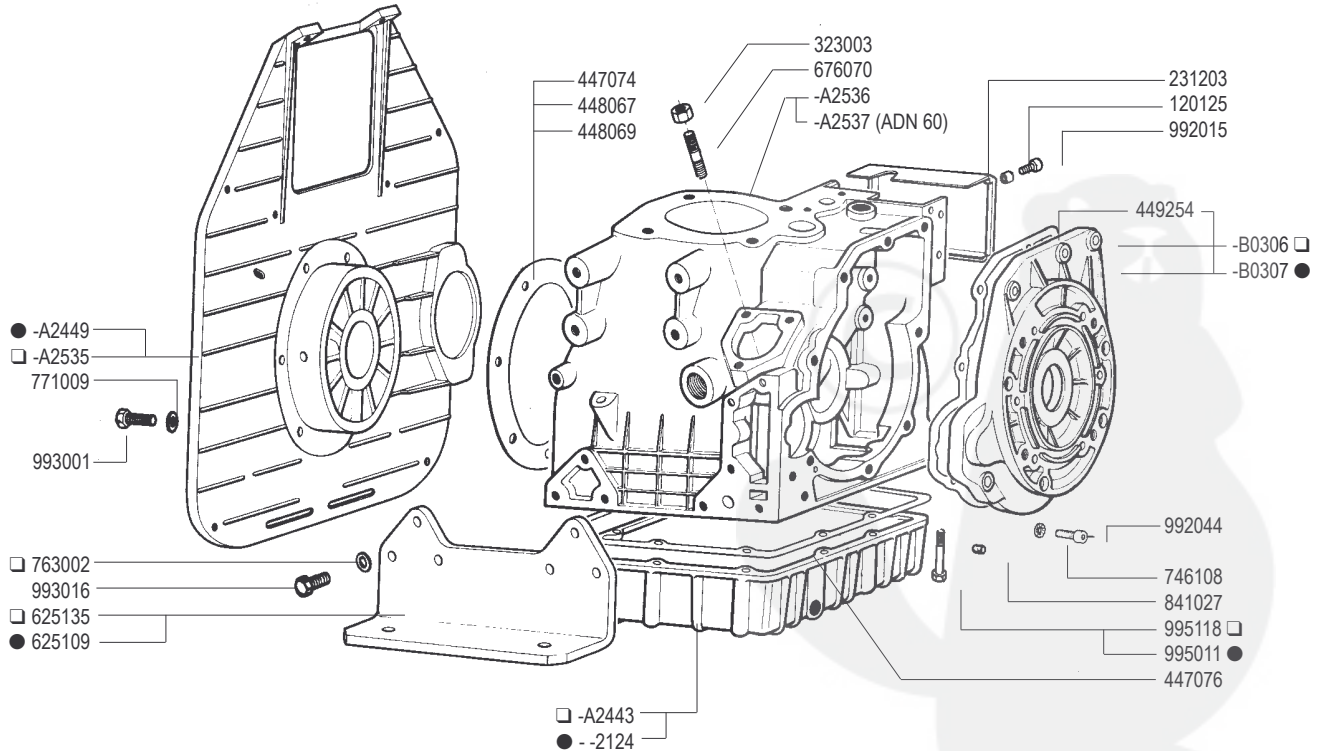

ADN W - VW

ADN Testa nuova dal N 2260001 - ADN New type cylinder head from Serial N 2260001

cod. -B0369 SHORT BLOCK ADN 37 W
 cod. -B0371 SHORT BLOCK ADN 43 W
 cod. -B0373 SHORT BLOCK ADN 45 W

cod. -B0374 SHORT BLOCK ADN 48 W
 cod. -B0375 SHORT BLOCK ADN 54 W

- ADN 37-43
- ADN 45-48-54-60

RICAMBI - SPARE PARTS - ERSATZTEILE - PIECES DETACHEES - REPUESTOS

- ADN 37-43
- ADN 45-48-54-60

(*) Cod -B0377

Valido dal n. 2260001
fino al n :

From engine Serial n 2260001
up to engine N :