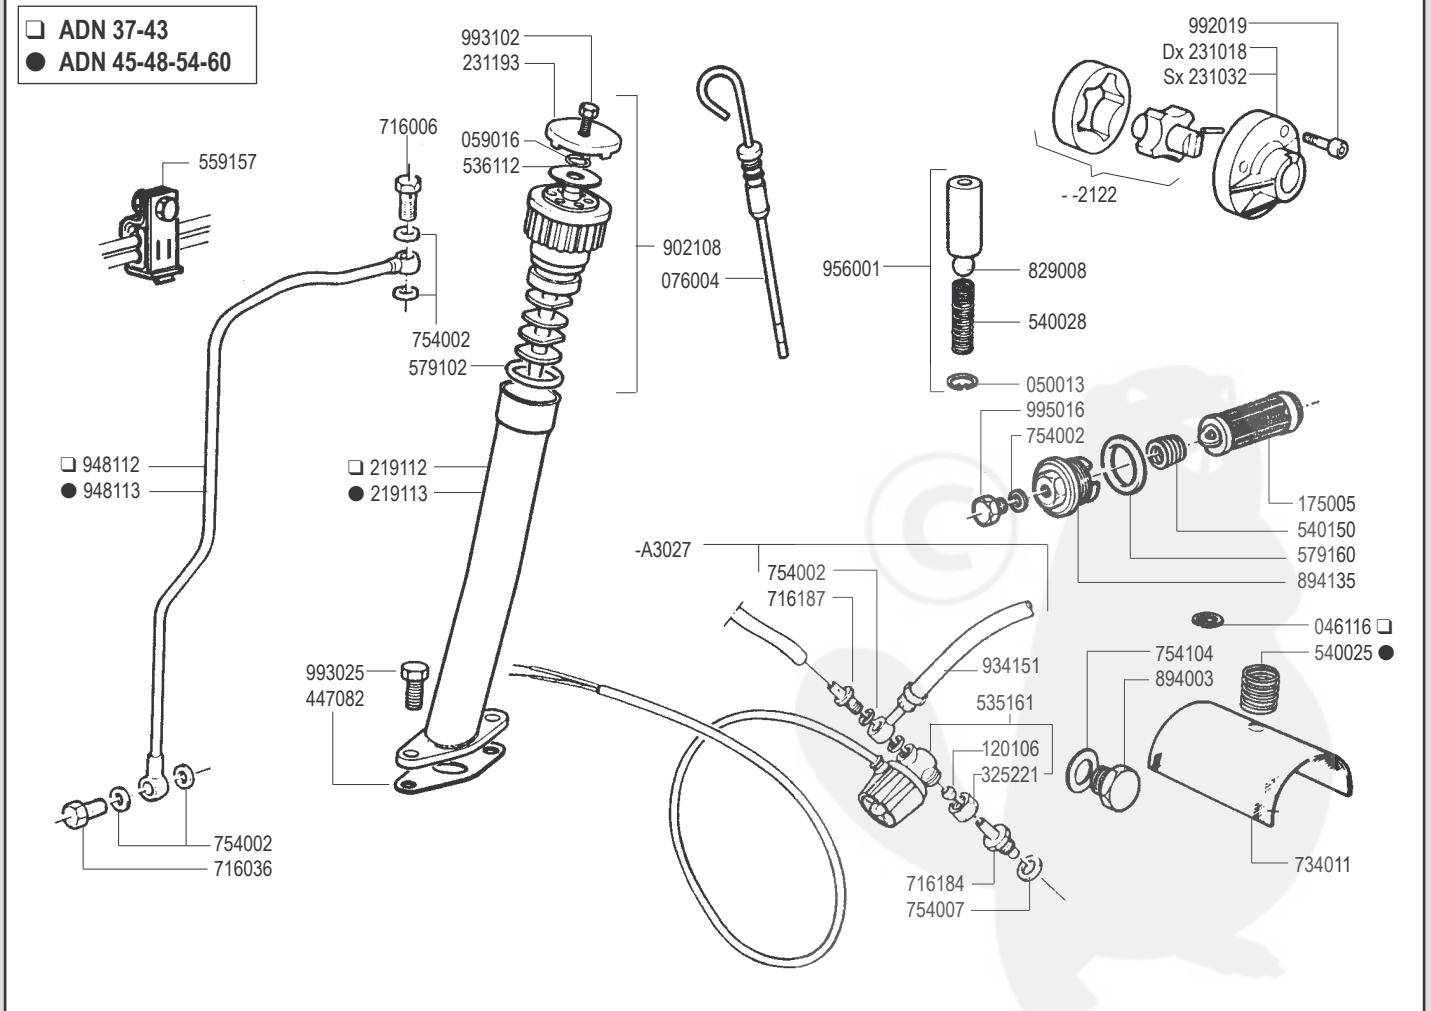

RICAMBI - SPARE PARTS - ERSATZTEILE - PIECES DETACHEES - REPUESTOS

- ADN 37-43
- ADN 45-48-54-60