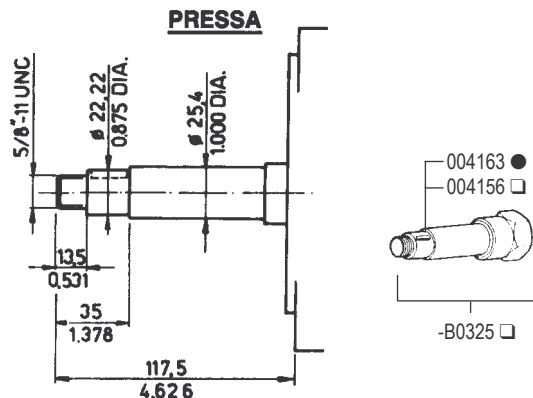

- ADN 37-43
- ADN 45-48-54-60