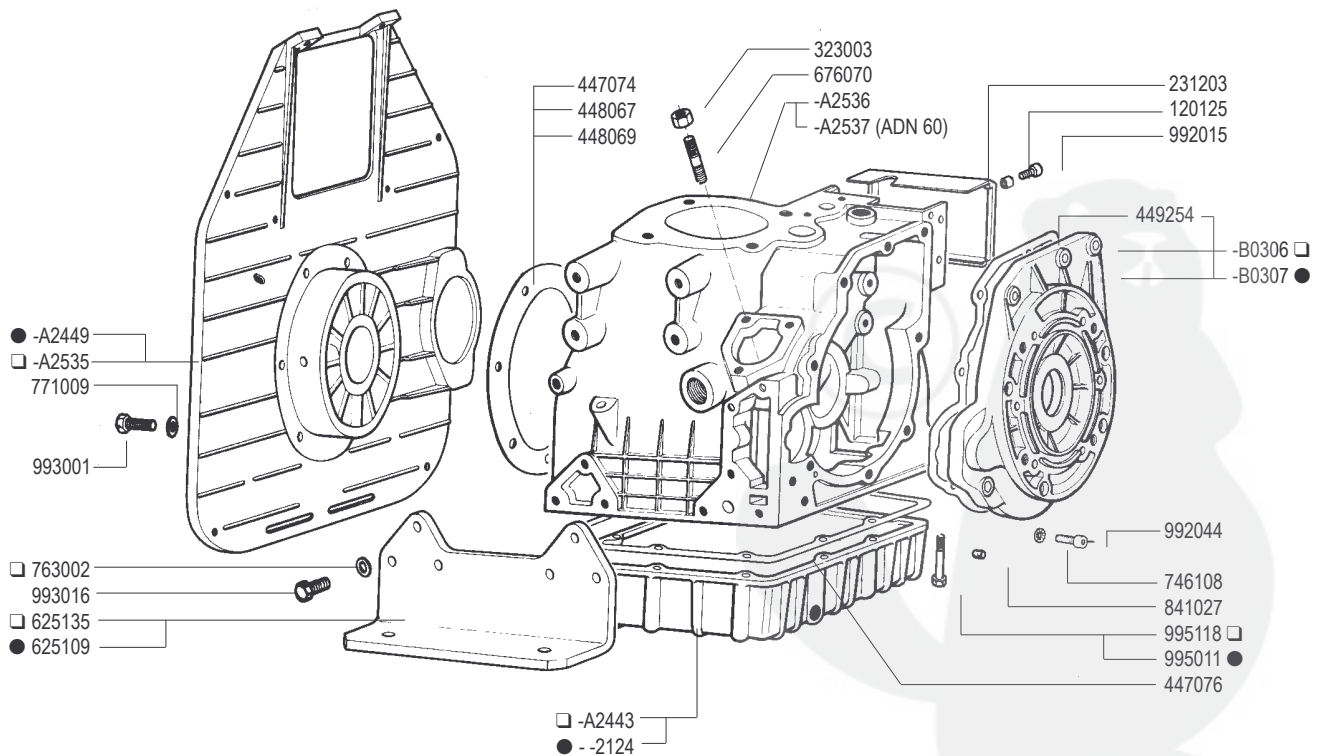

## ADN W - VW

ADN Testa nuova dal N 2260001 - ADN New type cylinder head from Serial N 2260001

cod. -B0369 SHORT BLOCK ADN 37 W  
 cod. -B0371 SHORT BLOCK ADN 43 W  
 cod. -B0373 SHORT BLOCK ADN 45 W

cod. -B0374 SHORT BLOCK ADN 48 W  
 cod. -B0375 SHORT BLOCK ADN 54 W

RICAMBI - SPARE PARTS - ERSATZTEILE - PIECES DETACHEES - REPUESTOS

- ADN 37-43
- ADN 45-48-54-60

**RICAMBI - SPARE PARTS - ERSATZTEILE - PIECES DETACHEES - REPUESTOS**

- ☐ ADN 37-43
- ADN 45-48-54-60

(\* Cod -B0377  
 Valido dal n. 2260001  
 fino al n :  
 From engine Serial n 2260001  
 up to engine N :  
 ADN 45 N. 2568648  
 ADN 37-43-48 N. 2575854  
 ADN 54-60 N. 2575819