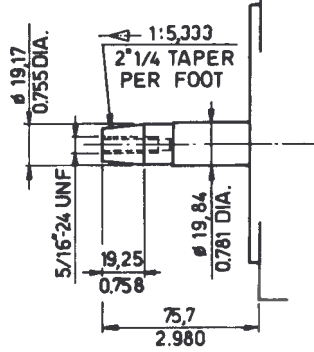

-B0321

PRISMA