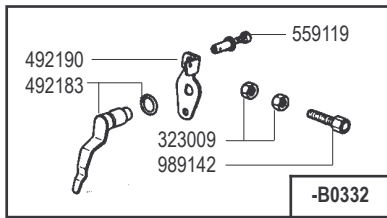

- ADN 37-43
- ADN 45-48-54-60

RICAMBI - SPARE PARTS - ERSATZTEILE - PIECES DETACHEES - REPUESTOS

- ADN 37-43
- ADN 45-48-54-60