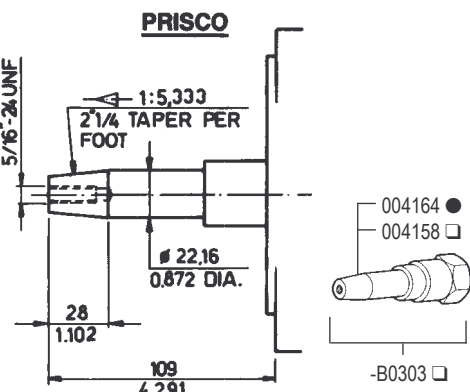

- ADN 37-43
- ADN 45-48-54-60