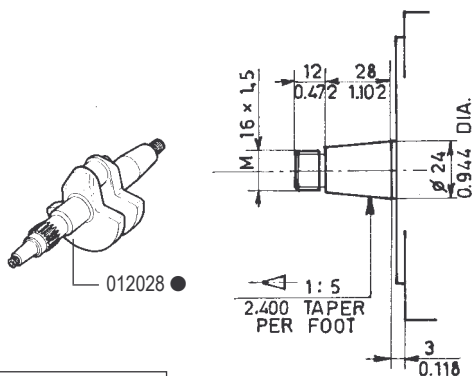

RICAMBI - SPARE PARTS - ERSATZTEILE - PIECES DETACHEES - REPUESTOS