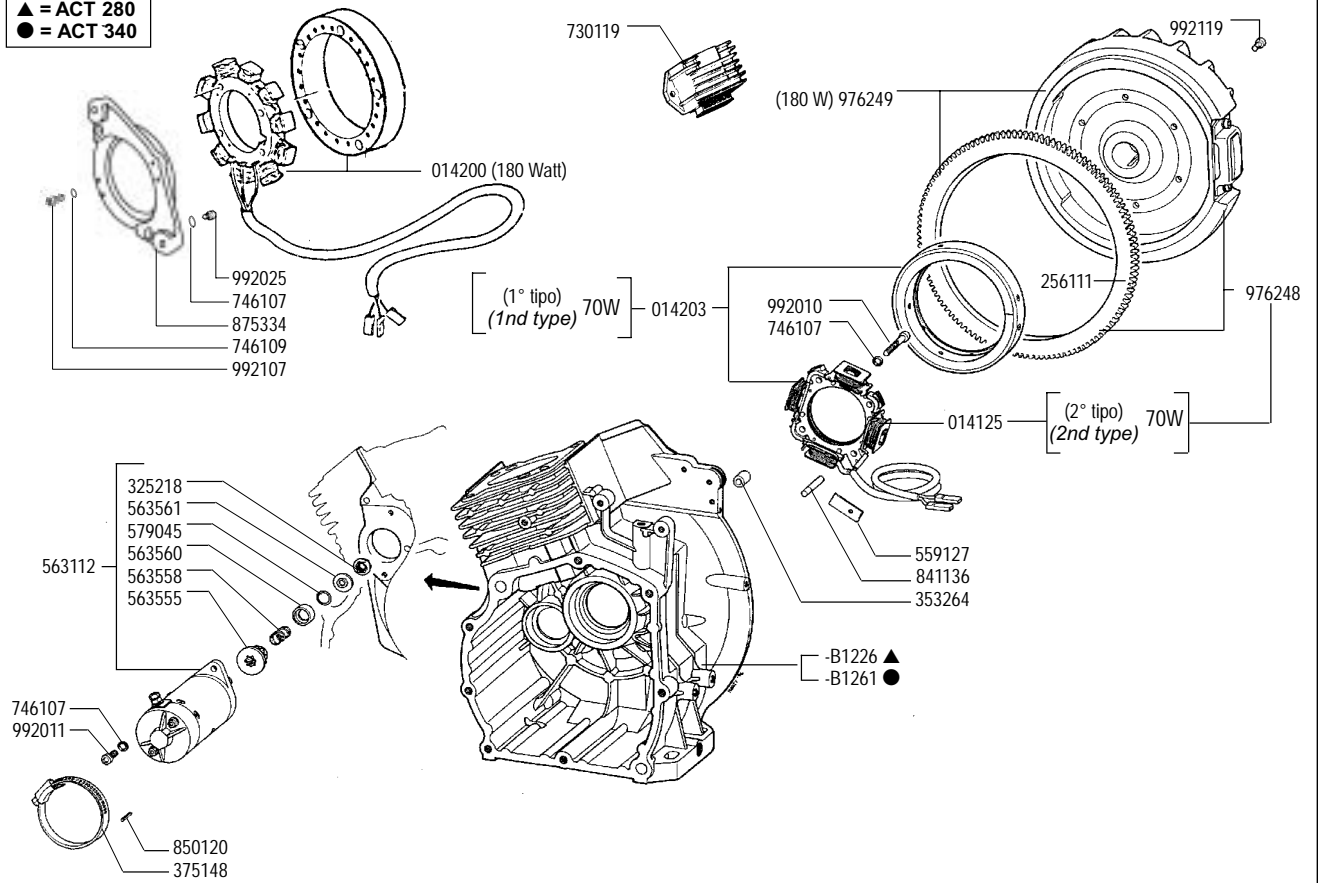

ACT 280 - OHC ACT 340 - OHC

cod. -B1276 SHORT BLOCK ACT 280
cod. -B1278 SHORT BLOCK ACT 340

▲ = ACT 280
● = ACT 340

399 = Nero - Black
395 = Giallo -

▲ = ACT 280
● = ACT 340

RICAMBI - SPARE PARTS - ERSATZTEILE - PIECES DETACHEES - REPUESTOS

▲ = ACT 280
● = ACT 340

RICAMBI - SPARE PARTS - ERSATZTEILE - PIECES DETACHEES - REPUESTOS

RICAMBI - SPARE PARTS - ERSATZTEILE - PIECES DETACHEES - REPUESTOS

* Versione Agricola
Farming Application

▲ = ACT 280
● = ACT 340