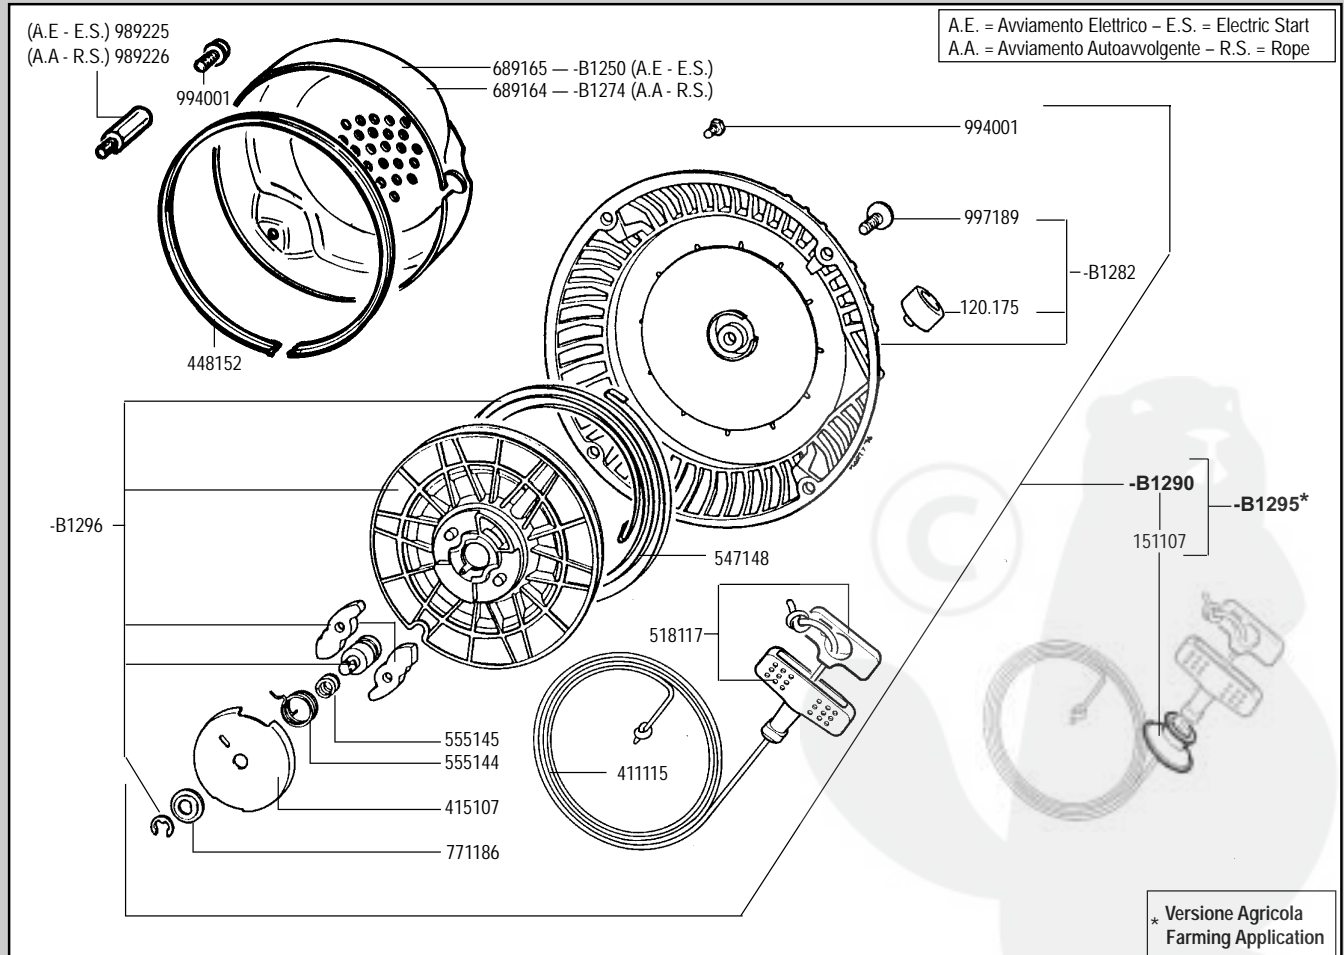

ACT 280 - OHC ACT 340 - OHC

cod. -B1276 SHORT BLOCK ACT 280
cod. -B1278 SHORT BLOCK ACT 340

▲ = ACT 280
● = ACT 340

399 = Nero - Black
395 = Giallo -

▲ = ACT 280
● = ACT 340

RICAMBI - SPARE PARTS - ERSATZTEILE - PIECES DETACHEES - REPUESTOS

▲ = ACT 280
● = ACT 340

RICAMBI - SPARE PARTS - ERSATZTEILE - PIECES DETACHEES - REPUESTOS

RICAMBI - SPARE PARTS - ERSATZTEILE - PIECES DETACHEES - REPUESTOS

* Versione Agricola
Farming Application

▲ = ACT 280
● = ACT 340

RICAMBI - SPARE PARTS - ERSATZTEILE - PIECES DETACHEES - REPUESTOS

RICAMBI - SPARE PARTS - ERSATZTEILE - PIECES DETACHEES - REPUESTOS

versione ALPINE
ALPINE version

versione GPL
LPG version

RICAMBI - SPARE PARTS - ERSATZTEILE - PIECES DETACHEES - REPUESTOS