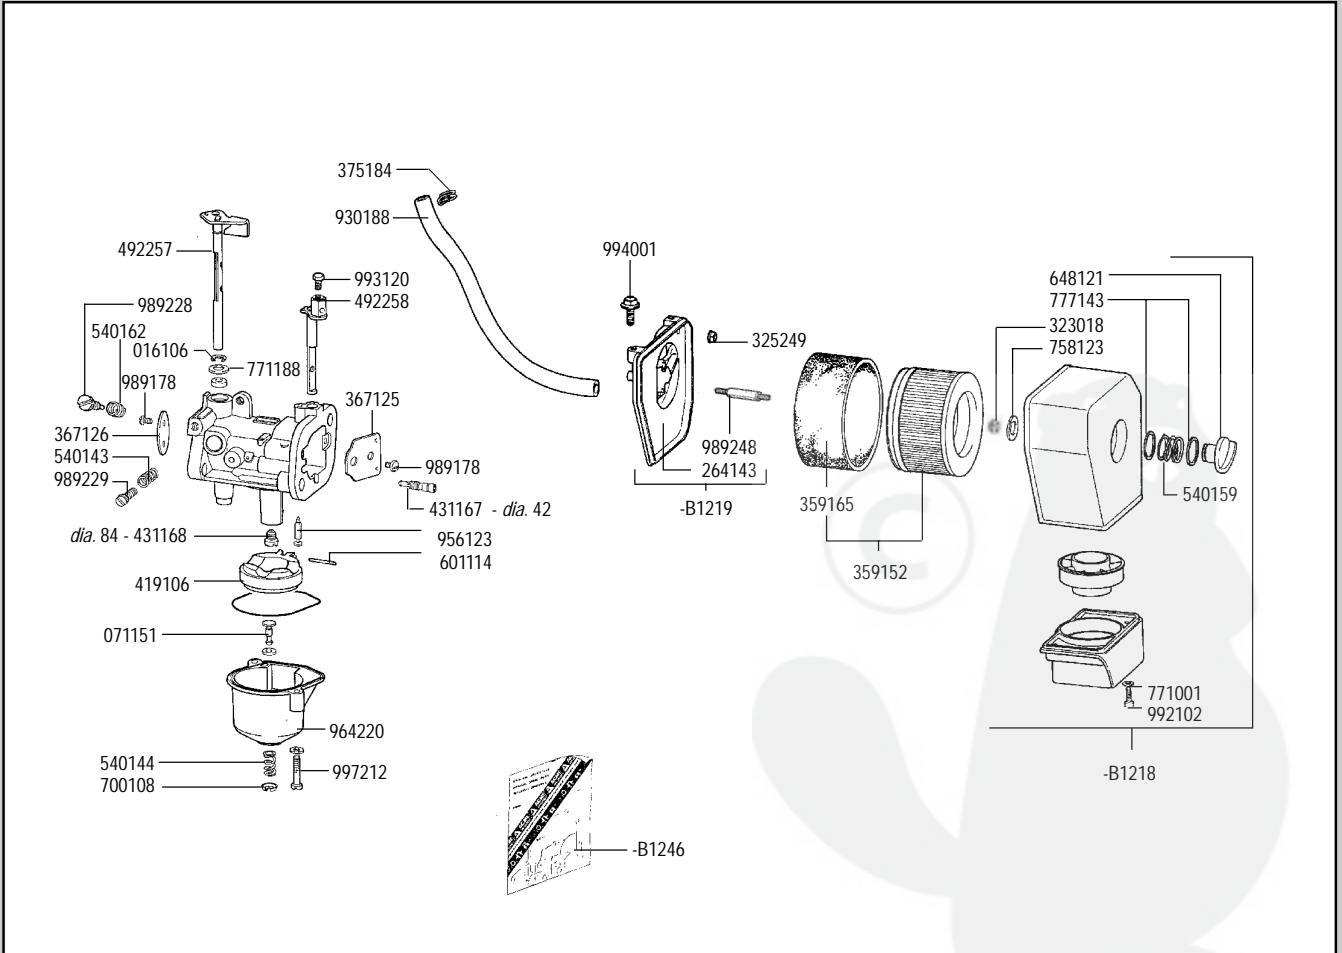

ACT 280 - OHC ACT 340 - OHC

cod. -B1276 SHORT BLOCK ACT 280
cod. -B1278 SHORT BLOCK ACT 340

▲ = ACT 280
● = ACT 340

399 = Nero - Black
395 = Giallo -

▲ = ACT 280
● = ACT 340

RICAMBI - SPARE PARTS - ERSATZTEILE - PIECES DETACHEES - REPUESTOS

▲ = ACT 280
● = ACT 340

RICAMBI - SPARE PARTS - ERSATZTEILE - PIECES DETACHEES - REPUESTOS

RICAMBI - SPARE PARTS - ERSATZTEILE - PIECES DETACHEES - REPUESTOS

* Versione Agricola
Farming Application

▲ = ACT 280
● = ACT 340

RICAMBI - SPARE PARTS - ERSATZTEILE - PIECES DETACHEES - REPUESTOS

RICAMBI - SPARE PARTS - ERSATZTEILE - PIECES DETACHEES - REPUESTOS

versione ALPINE
ALPINE version

versione GPL
LPG version

RICAMBI - SPARE PARTS - ERSATZTEILE - PIECES DETACHEES - REPUESTOS