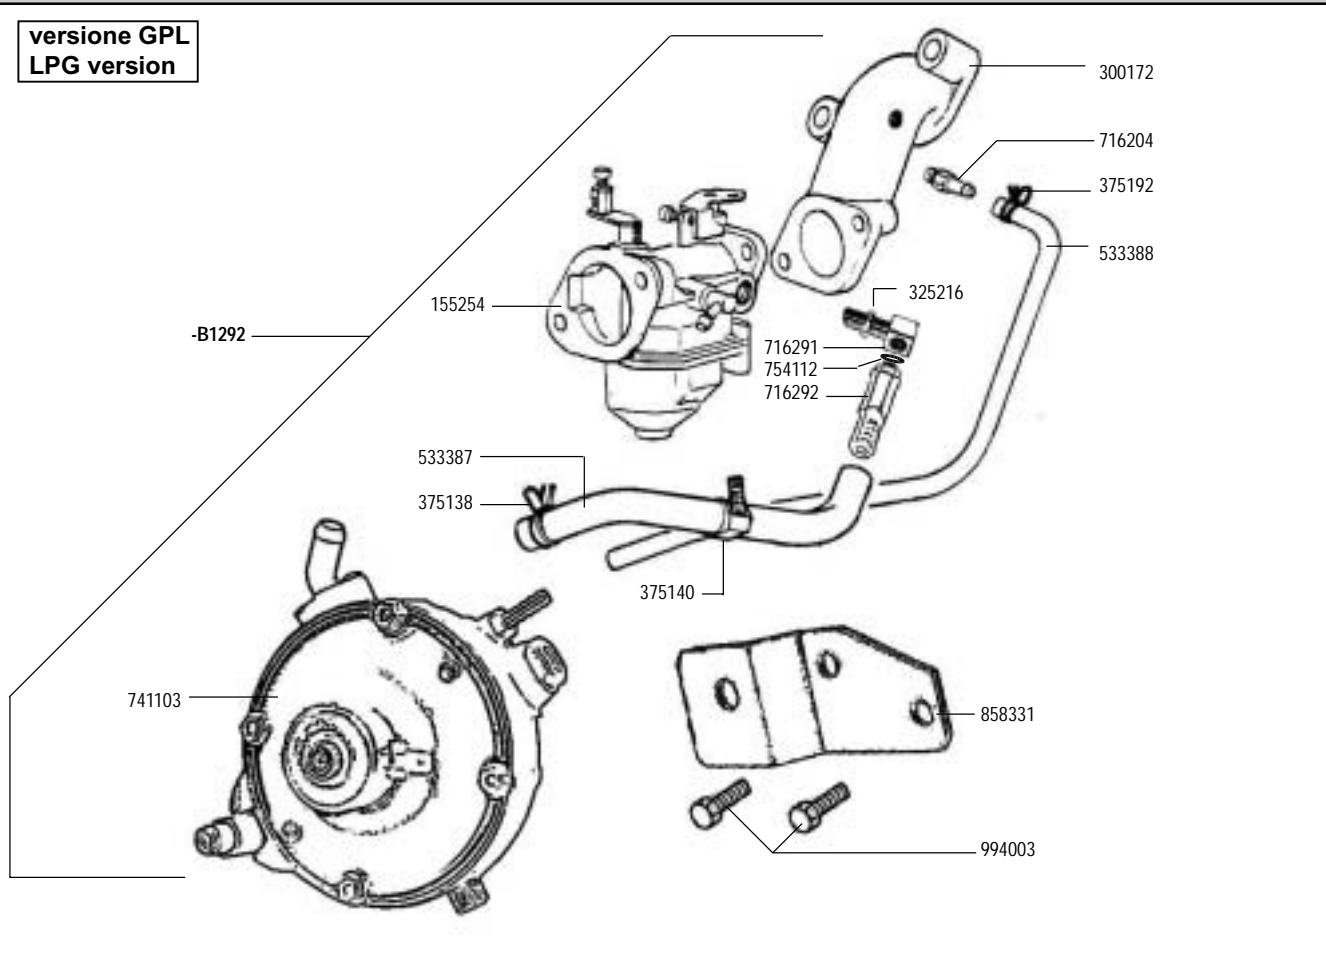

ACT 280 - OHC ACT 340 - OHC

cod. -B1276 SHORT BLOCK ACT 280
cod. -B1278 SHORT BLOCK ACT 340

▲ = ACT 280
● = ACT 340

399 = Nero - Black
395 = Giallo -

▲ = ACT 280
● = ACT 340

RICAMBI - SPARE PARTS - ERSATZTEILE - PIECES DETACHEES - REPUESTOS

▲ = ACT 280
● = ACT 340

RICAMBI - SPARE PARTS - ERSATZTEILE - PIECES DETACHEES - REPUESTOS

RICAMBI - SPARE PARTS - ERSATZTEILE - PIECES DETACHEES - REPUESTOS

* Versione Agricola
Farming Application

▲ = ACT 280
● = ACT 340

RICAMBI - SPARE PARTS - ERSATZTEILE - PIECES DETACHEES - REPUESTOS

RICAMBI - SPARE PARTS - ERSATZTEILE - PIECES DETACHEES - REPUESTOS

versione ALPINE
ALPINE version

versione GPL
LPG version

RICAMBI - SPARE PARTS - ERSATZTEILE - PIECES DETACHEES - REPUESTOS