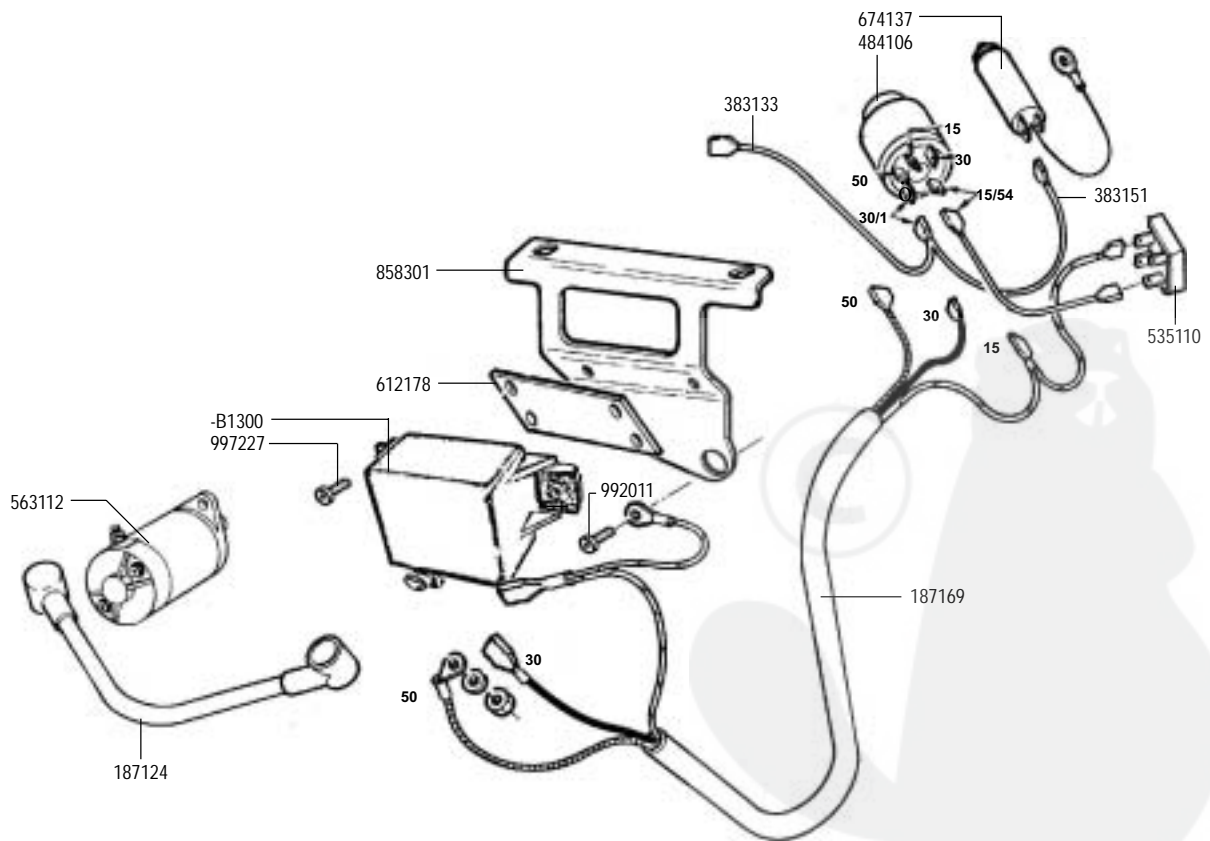

RICAMBI - SPARE PARTS - ERSATZTEILE - PIECES DETACHEES - REPUESTOS