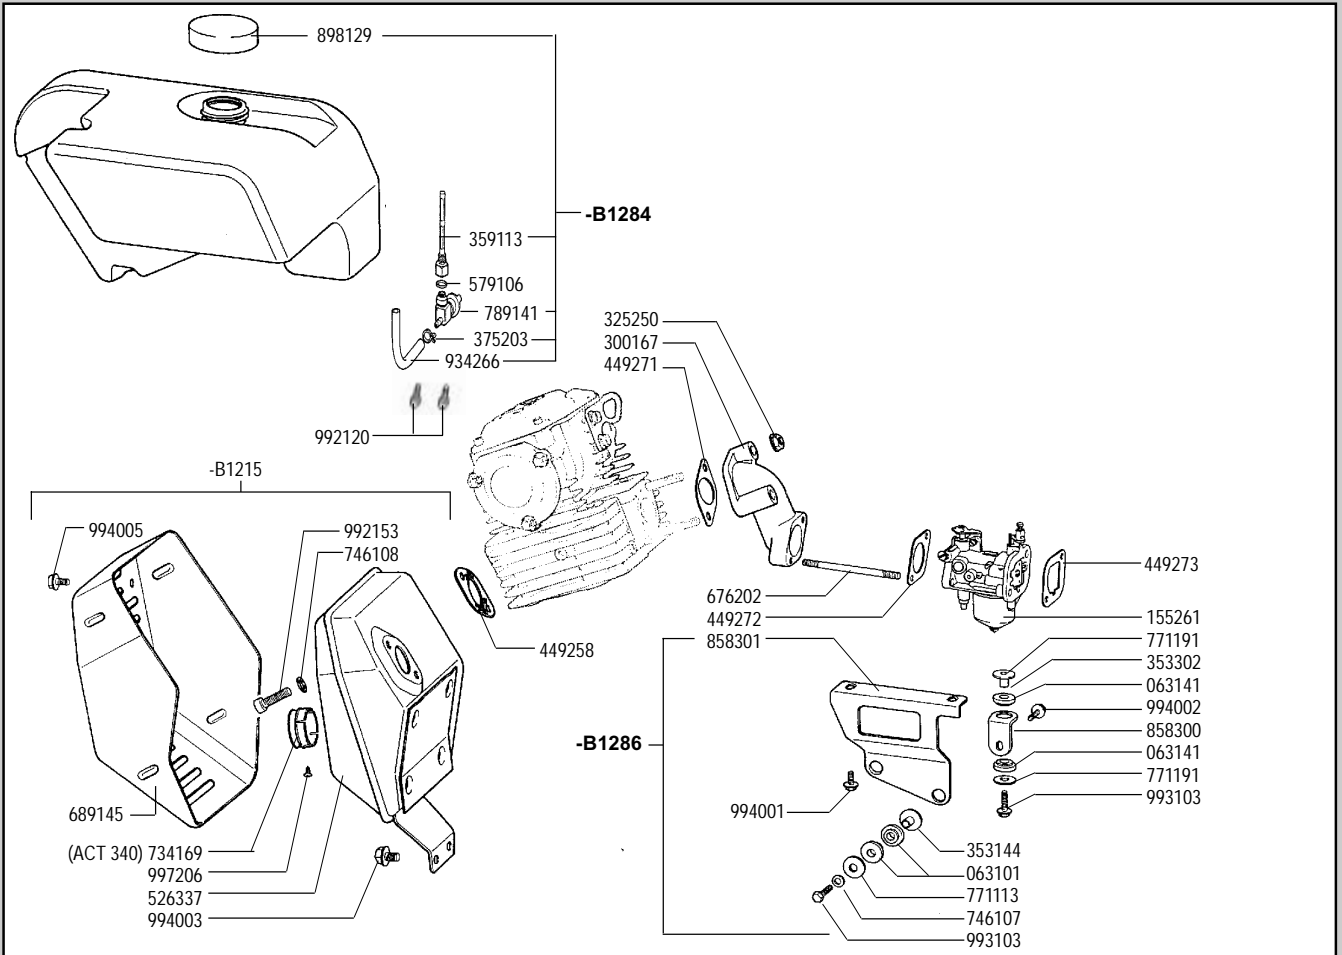

ACT 280 - OHC ACT 340 - OHC

cod. -B1276 SHORT BLOCK ACT 280
cod. -B1278 SHORT BLOCK ACT 340

▲ = ACT 280
● = ACT 340

399 = Nero - Black
395 = Giallo -

▲ = ACT 280
● = ACT 340

RICAMBI - SPARE PARTS - ERSATZTEILE - PIECES DETACHEES - REPUESTOS

▲ = ACT 280
● = ACT 340

RICAMBI - SPARE PARTS - ERSATZTEILE - PIECES DETACHEES - REPUESTOS

RICAMBI - SPARE PARTS - ERSATZTEILE - PIECES DETACHEES - REPUESTOS

* Versione Agricola
Farming Application

▲ = ACT 280
● = ACT 340