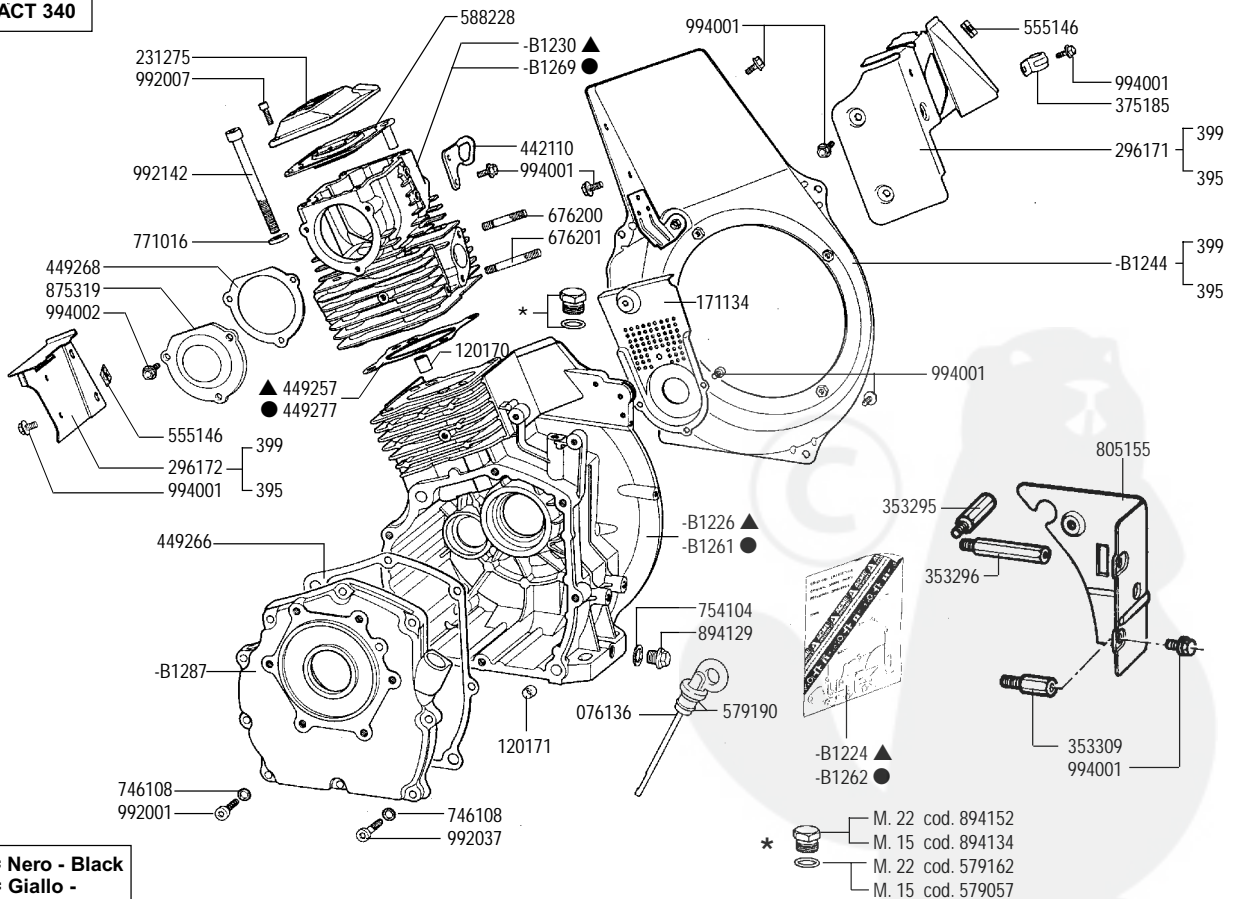

ACT 280 - OHC ACT 340 - OHC

cod. -B1276 SHORT BLOCK ACT 280
cod. -B1278 SHORT BLOCK ACT 340

▲ = ACT 280
● = ACT 340

399 = Nero - Black
395 = Giallo -

▲ = ACT 280
● = ACT 340

RICAMBI - SPARE PARTS - ERSATZTEILE - PIECES DETACHEES - REPUESTOS

▲ = ACT 280
● = ACT 340

RICAMBI - SPARE PARTS - ERSATZTEILE - PIECES DETACHEES - REPUESTOS

RICAMBI - SPARE PARTS - ERSATZTEILE - PIECES DETACHEES - REPUESTOS

* Versione Agricola
Farming Application

▲ = ACT 280
● = ACT 340