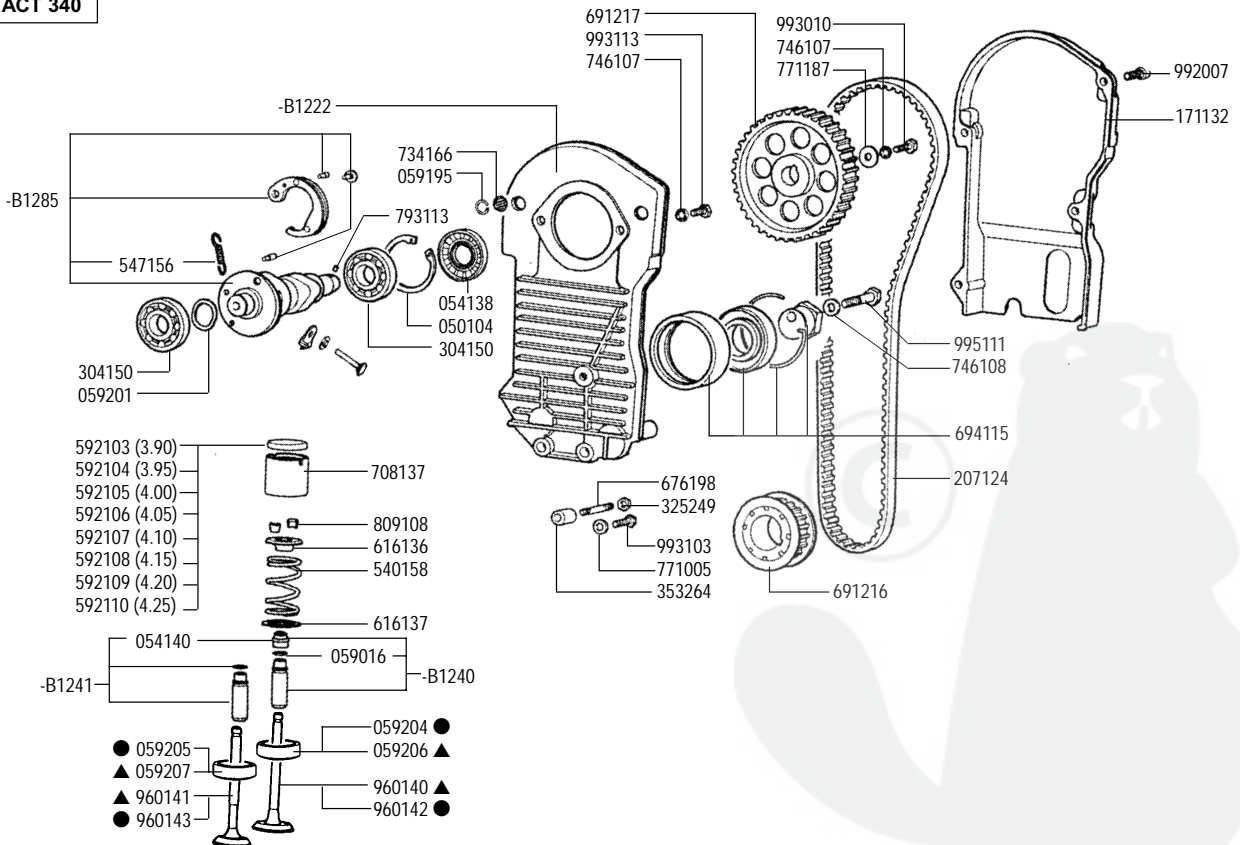

ACT 280 - OHC ACT 340 - OHC

cod. -B1276 SHORT BLOCK ACT 280
cod. -B1278 SHORT BLOCK ACT 340

▲ = ACT 280
● = ACT 340

399 = Nero - Black
395 = Giallo -

▲ = ACT 280
● = ACT 340

RICAMBI - SPARE PARTS - ERSATZTEILE - PIECES DETACHEES - REPUESTOS

▲ = ACT 280
● = ACT 340

RICAMBI - SPARE PARTS - ERSATZTEILE - PIECES DETACHEES - REPUESTOS

RICAMBI - SPARE PARTS - ERSATZTEILE - PIECES DETACHEES - REPUESTOS

* Versione Agricola
Farming Application

▲ = ACT 280
● = ACT 340

RICAMBI - SPARE PARTS - ERSATZTEILE - PIECES DETACHEES - REPUESTOS

RICAMBI - SPARE PARTS - ERSATZTEILE - PIECES DETACHEES - REPUESTOS

versione ALPINE
ALPINE version

versione GPL
LPG version

RICAMBI - SPARE PARTS - ERSATZTEILE - PIECES DETACHEES - REPUESTOS