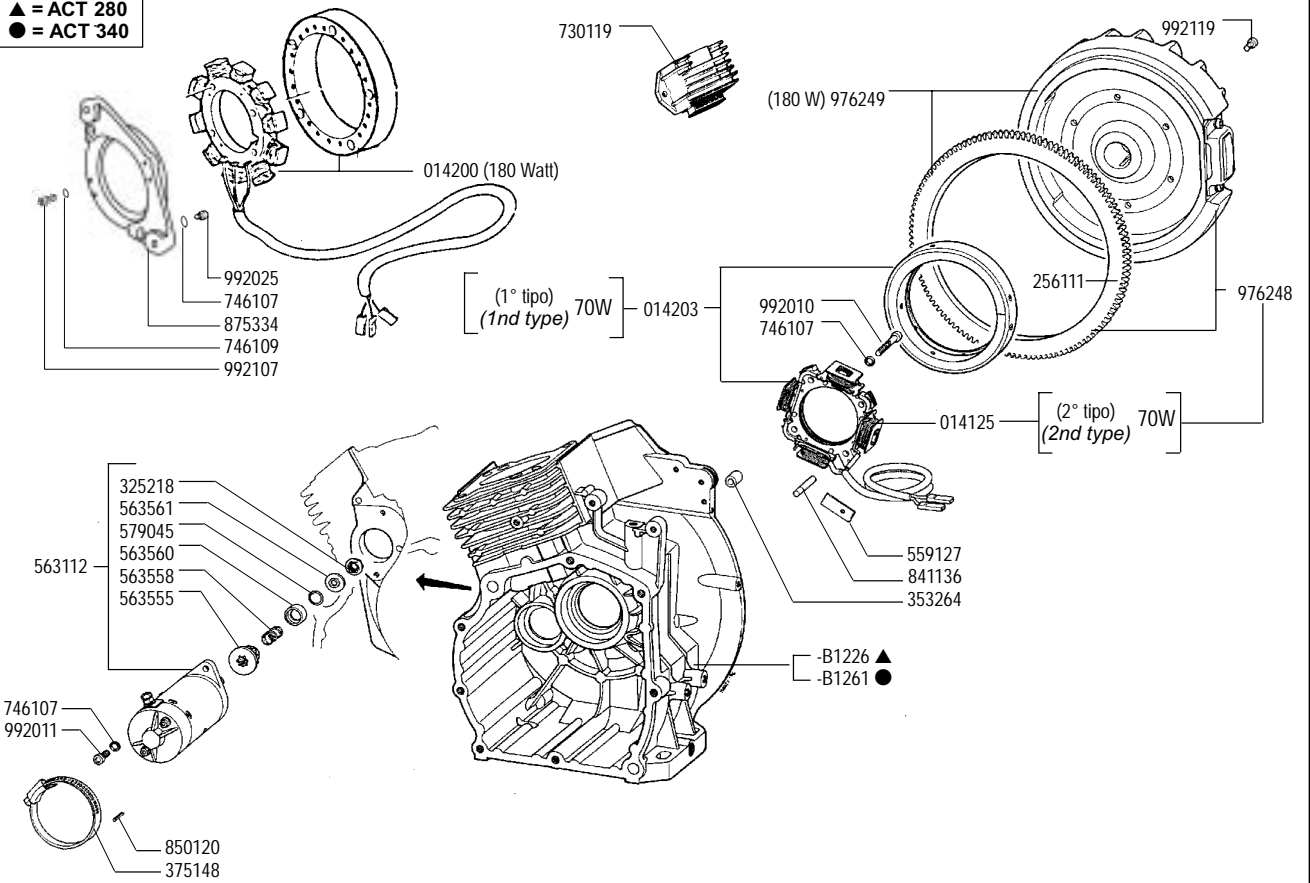

ACT 280 - OHC ACT 340 - OHC

cod. -B1276 SHORT BLOCK ACT 280
cod. -B1278 SHORT BLOCK ACT 340

▲ = ACT 280
● = ACT 340

399 = Nero - Black
395 = Giallo -

▲ = ACT 280
● = ACT 340

RICAMBI - SPARE PARTS - ERSATZTEILE - PIECES DETACHEES - REPUESTOS

▲ = ACT 280
● = ACT 340

RICAMBI - SPARE PARTS - ERSATZTEILE - PIECES DETACHEES - REPUESTOS

RICAMBI - SPARE PARTS - ERSATZTEILE - PIECES DETACHEES - REPUESTOS

* Versione Agricola
Farming Application

▲ = ACT 280
● = ACT 340