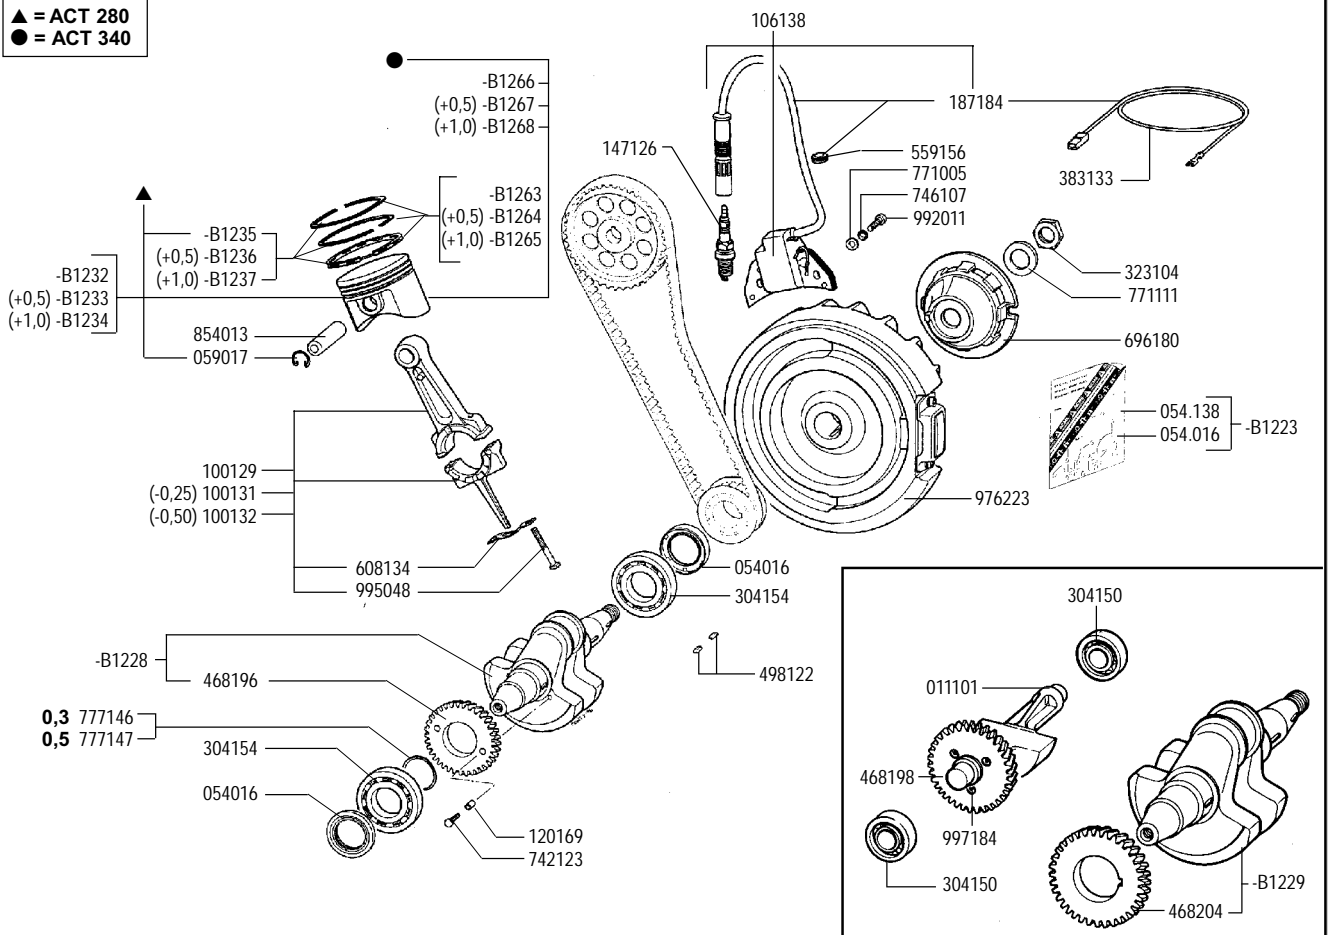

ACT 280 - OHC ACT 340 - OHC

cod. -B1276 SHORT BLOCK ACT 280
cod. -B1278 SHORT BLOCK ACT 340

▲ = ACT 280
● = ACT 340

399 = Nero - Black
395 = Giallo -

▲ = ACT 280
● = ACT 340

RICAMBI - SPARE PARTS - ERSATZTEILE - PIECES DETACHEES - REPUESTOS

▲ = ACT 280
● = ACT 340

RICAMBI - SPARE PARTS - ERSATZTEILE - PIECES DETACHEES - REPUESTOS

RICAMBI - SPARE PARTS - ERSATZTEILE - PIECES DETACHEES - REPUESTOS

* Versione Agricola
Farming Application

▲ = ACT 280
● = ACT 340