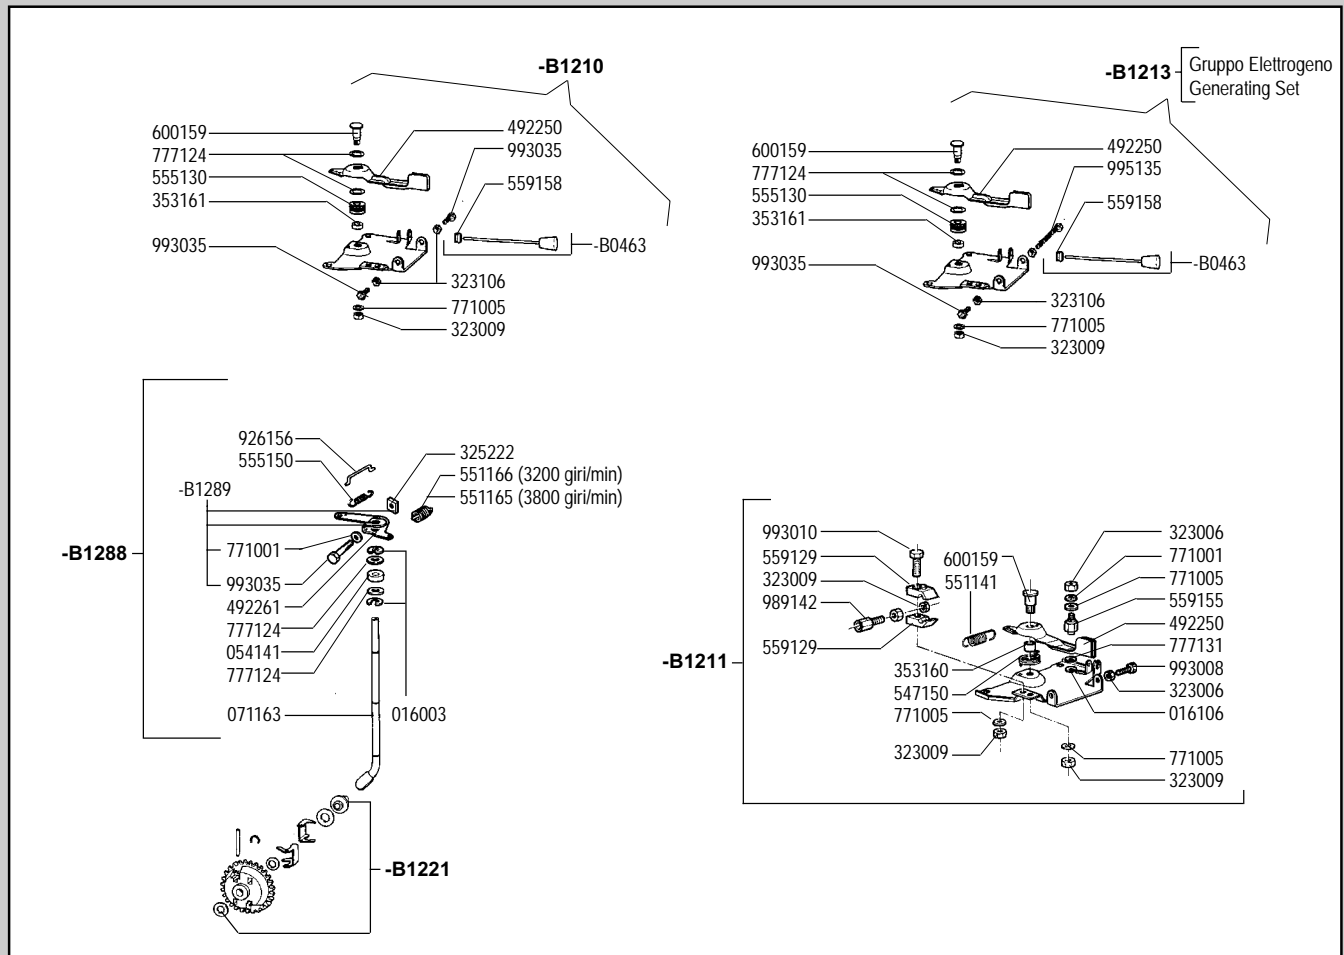

ACT 280 - OHC ACT 340 - OHC

cod. -B1276 SHORT BLOCK ACT 280
cod. -B1278 SHORT BLOCK ACT 340

▲ = ACT 280
● = ACT 340

399 = Nero - Black
395 = Giallo -

▲ = ACT 280
● = ACT 340

RICAMBI - SPARE PARTS - ERSATZTEILE - PIECES DETACHEES - REPUESTOS

▲ = ACT 280
● = ACT 340

RICAMBI - SPARE PARTS - ERSATZTEILE - PIECES DETACHEES - REPUESTOS

RICAMBI - SPARE PARTS - ERSATZTEILE - PIECES DETACHEES - REPUESTOS

* Versione Agricola
Farming Application

▲ = ACT 280
● = ACT 340

EMESSO IL	N. REVISIONE	DATA	CODICE
05/96	14	11/02	178125