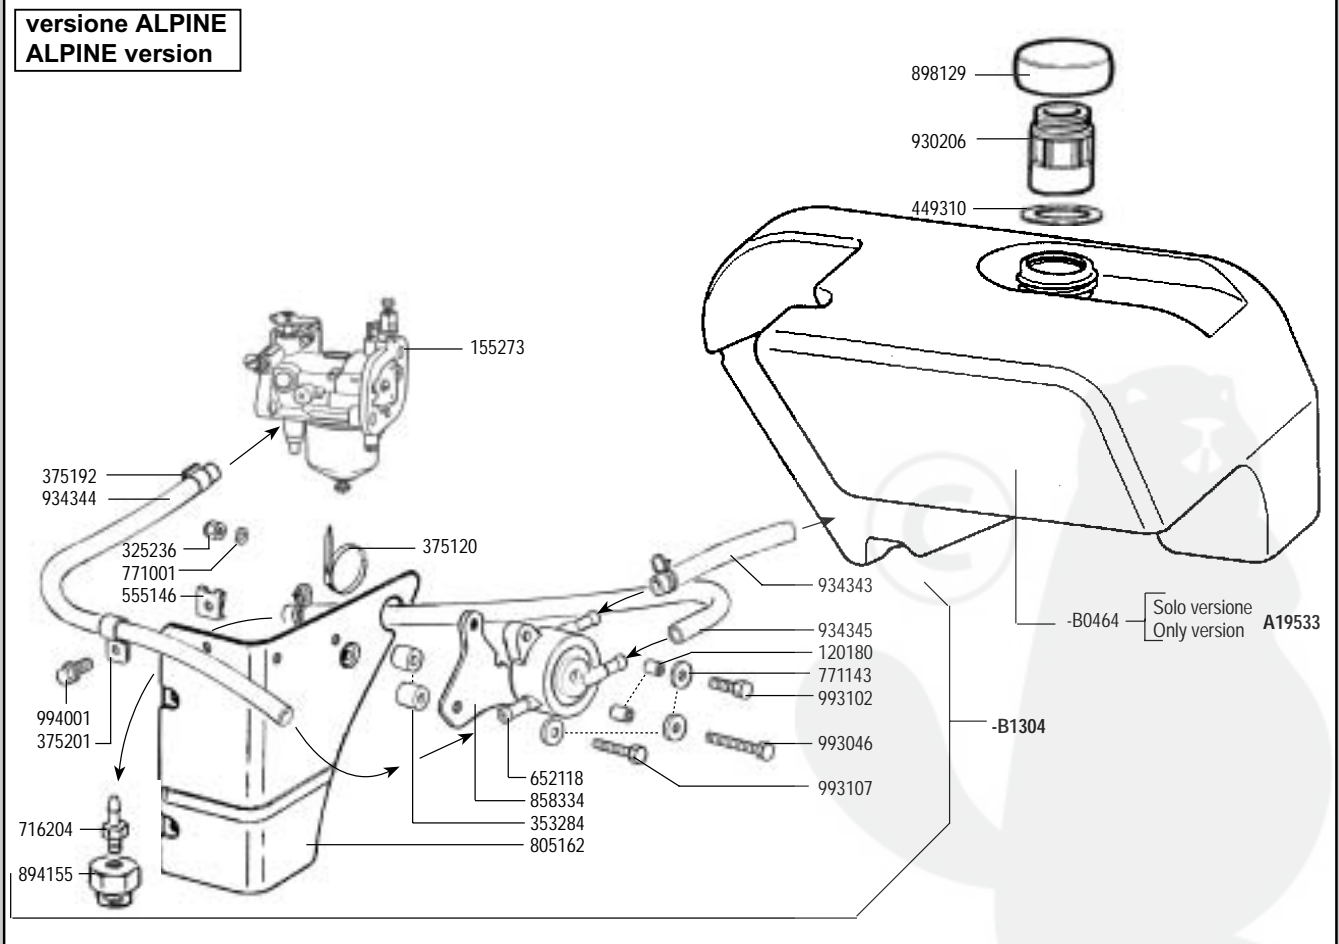

RICAMBI - SPARE PARTS - ERSATZTEILE - PIECES DETACHEES - REPUESTOS

versione ALPINE
ALPINE version