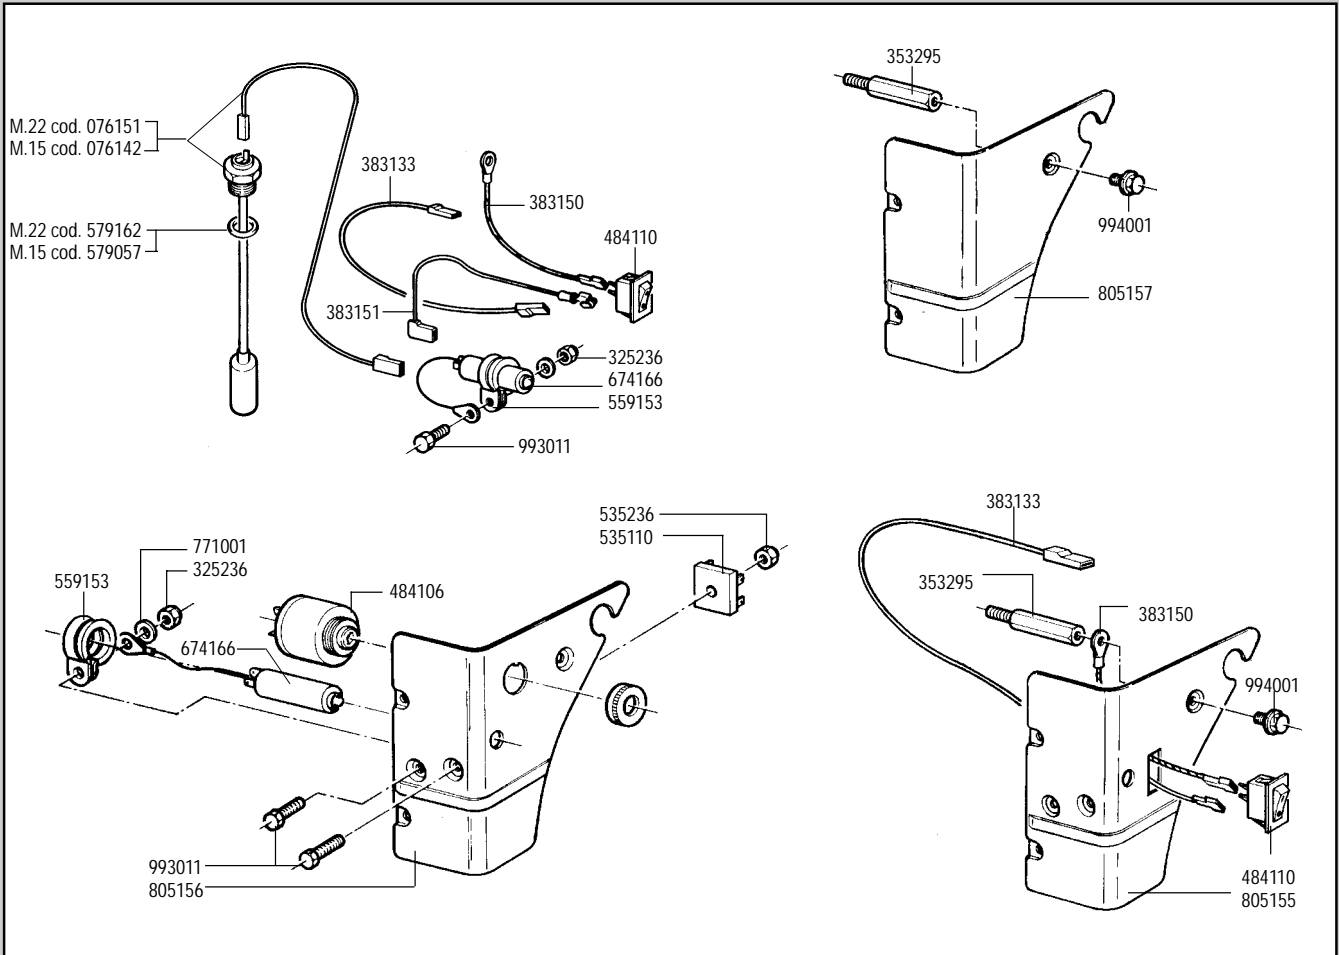

RICAMBI - SPARE PARTS - ERSATZTEILE - PIECES DETACHEES - REPUESTOS

versione ALPINE
ALPINE version