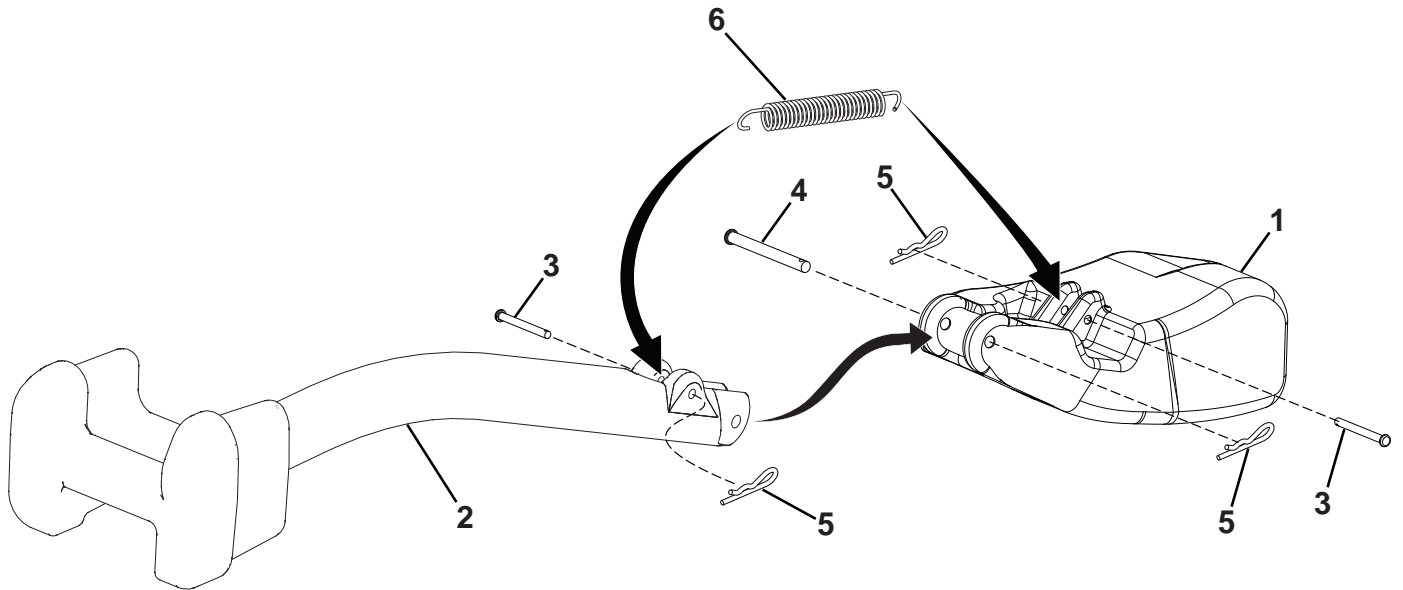

CT MODEL, 77CM

Spare parts
Ersatzteile
Pièces détachées
Reserve onderdelen
Repuestos
Reservdelar

MULCHER PLUG- - KIT NO. 96071002400

KEY NO.	PART NO.	DESCRIPTION
1	532 41 93-47	Plug, Mulch, SRD 30"
2	532 42 20-31	Handle, Mulch, SRD 30"
3	532 42 33-00	Pin, Clevis, 1/4 x 2-1/2
4	532 42 33-01	Pin, Clevis, 3/8 x 3 3/4
5	532 42 33-03	Hairpin, Soft, Zinc, .059 x 1.125
6	532 42 33-05	Spring, Mulch, Plug

NOTE: All component dimensions given in U.S. inches 1 inch = 25.4 mm