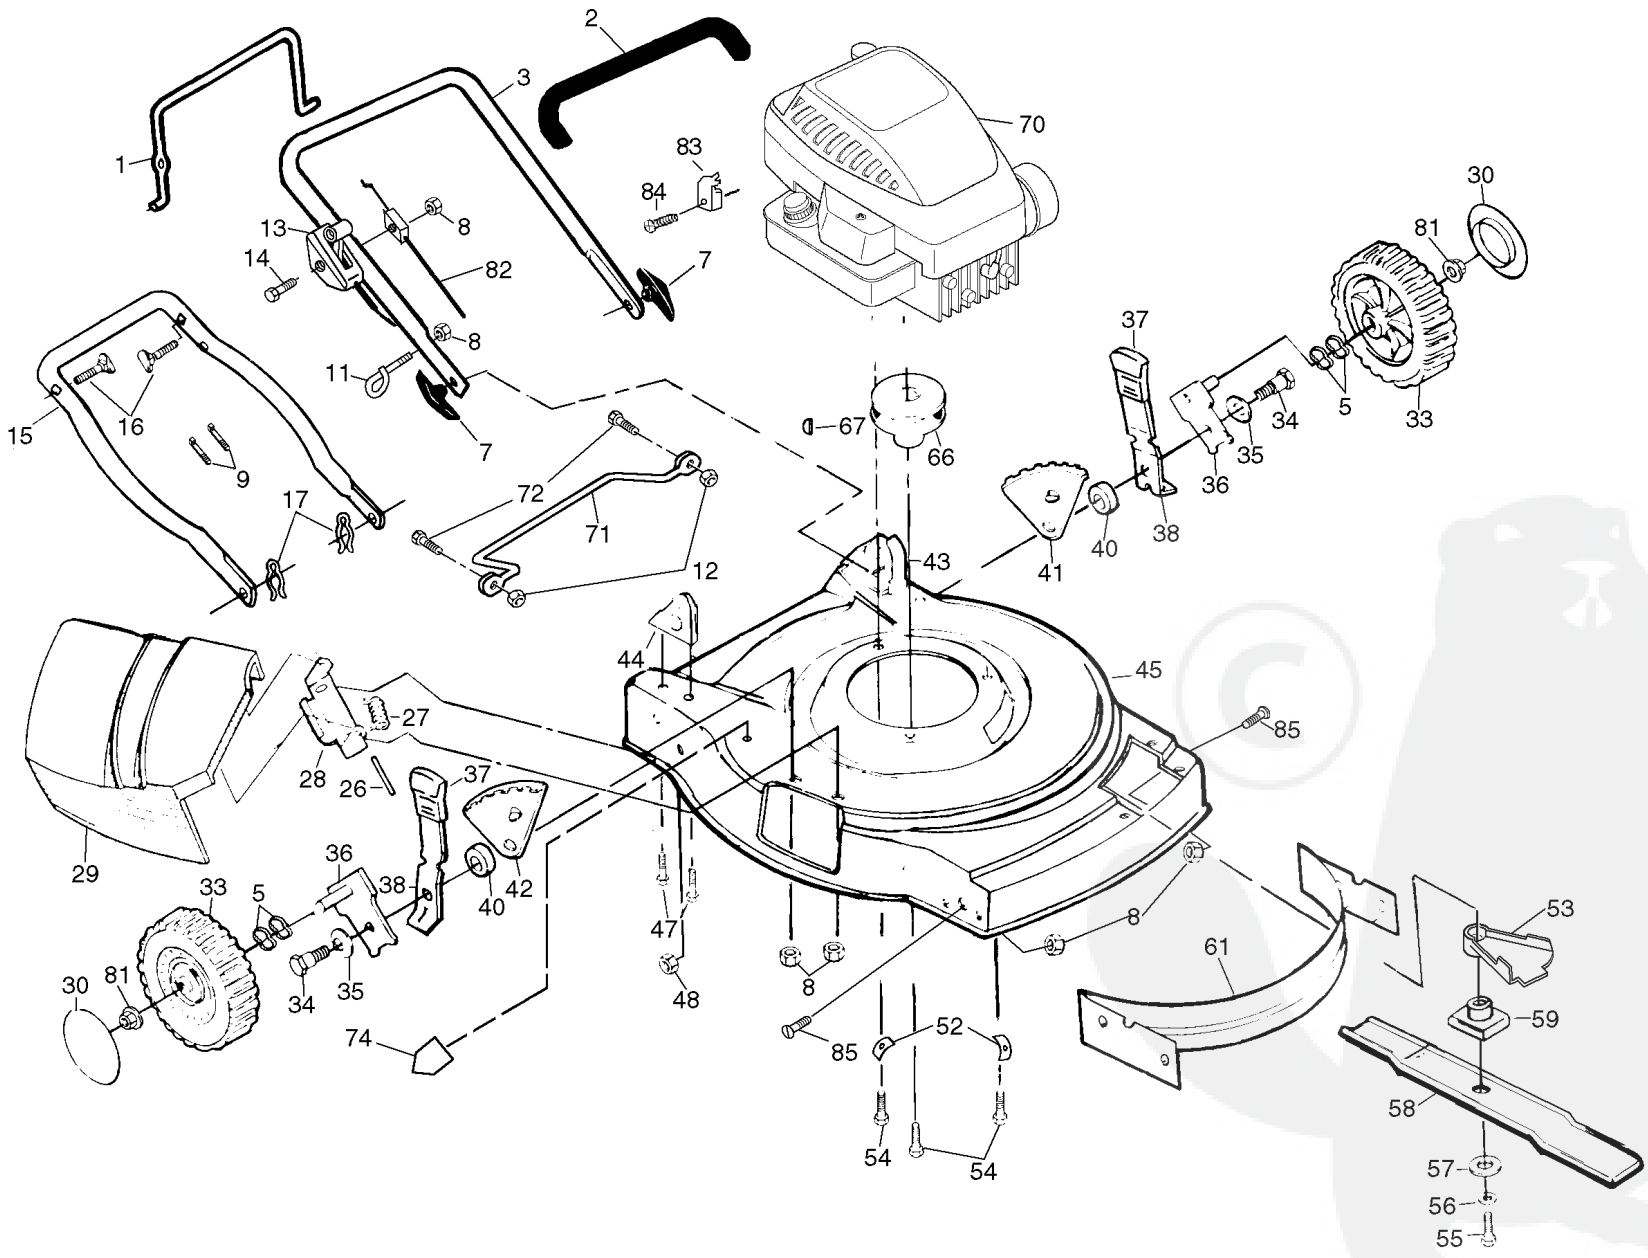

REPAIR PARTS

ROTARY LAWN MOWER - - MODEL NO. (J600SDC), PRODUCT NO. 954 13 00-31

REPAIR PARTS

ROTARY LAWN MOWER - - MODEL NO. (J600SDC), PRODUCT NO. 954 13 00-31

KEY NO.	PART NO.	DESCRIPTION
1	532146900	Control Bar
2	532164265	Handle Grip
3	532166355	Upper Handle
5	532057143	Wave Washer
7	532136376	Handle Knob
8	532063601	Locknut 1/4-20
9	53266426	Wire Tie
11	532132001	Rope Guide
12	532069180	Locknut 1/4-20
13	532700417	Throttle Control
14	532144929	Hex Washer Head Screw 1/4-20 x 2-1/8
15	532159354	Lower Handle
16	532131959	Handle Bolt 5/16-18 x 1-3/4
17	532051793	Hairpin Cotter
26	532147286	Hinge Rod
27	532087589	Torsion Spring
28	532087593	Housing Bracket Assembly
29	532750149	Discharge Guard
30	532801153	Hubcap
33	532750550	Wheel & Tire Assembly
34	532142748	Shoulder Bolt 3/8-16 x 1
35	532062335	Belleville Washer 1/2
36	532151254	Axle Arm Assembly
37	532132800	Selector Knob
38	532125259	Selector Spring
40	532146630	Spacer
41	532134340	Wheel Adjusting Bracket (L.R.)
42	532134341	Wheel Adjusting Bracket (R.R.)
43	532153027	Handle Bracket Assembly (Left)
44	532153026	Handle Bracket Assembly (Right)
45	532153785	Lawn Mower Housing (Incl. Ref. #74)
47	532149741	Self Tapping Screw 5/16-18 x 3/4

KEY NO.	PART NO.	DESCRIPTION
48	532751592	Locknut 3/8-16
52	532125078	Eng. Washer
53	532134612	Debris Shield
54	532150406	Hex Head Thread Rolling Screw 3/8-16 x 1
55	532851084	Hex Head Screw 3/8-24 x 1-3/8 Grade 8
56	532850263	Helical Lock Washer 3/8
57	532851074	Hardened Washer
58	532850973	22" Blade
59	532851514	Blade Adapter
61	532165562	Front Baffle
66	532084596	Engine Pulley
67	532087677	Hi-Pro Key #HP 505
70	-----	Engine - Briggs & Stratton - Model No. 12H802 Order parts from engine manufacturer
71	532154147	Foot Guard
72	532085825	Self Tapping Screw #10-24 x 1
74	532145494	Warning Decal
81	532083923	Nut
82	532130861	Cable MZR
83	532111190X	B & S Clamp
84	532083816	Screw
85	874100412	Flat Head Screw
--	532125381	Rear Baffle (Not Shown)
--	532168711	Owner's Manual, Scand.
--	532168710	Owner's Manual, Euro.
		Available Accessories not included with mower:
--	GCK5000	Grass Catcher
--	MK22SD	Mulcher Kit