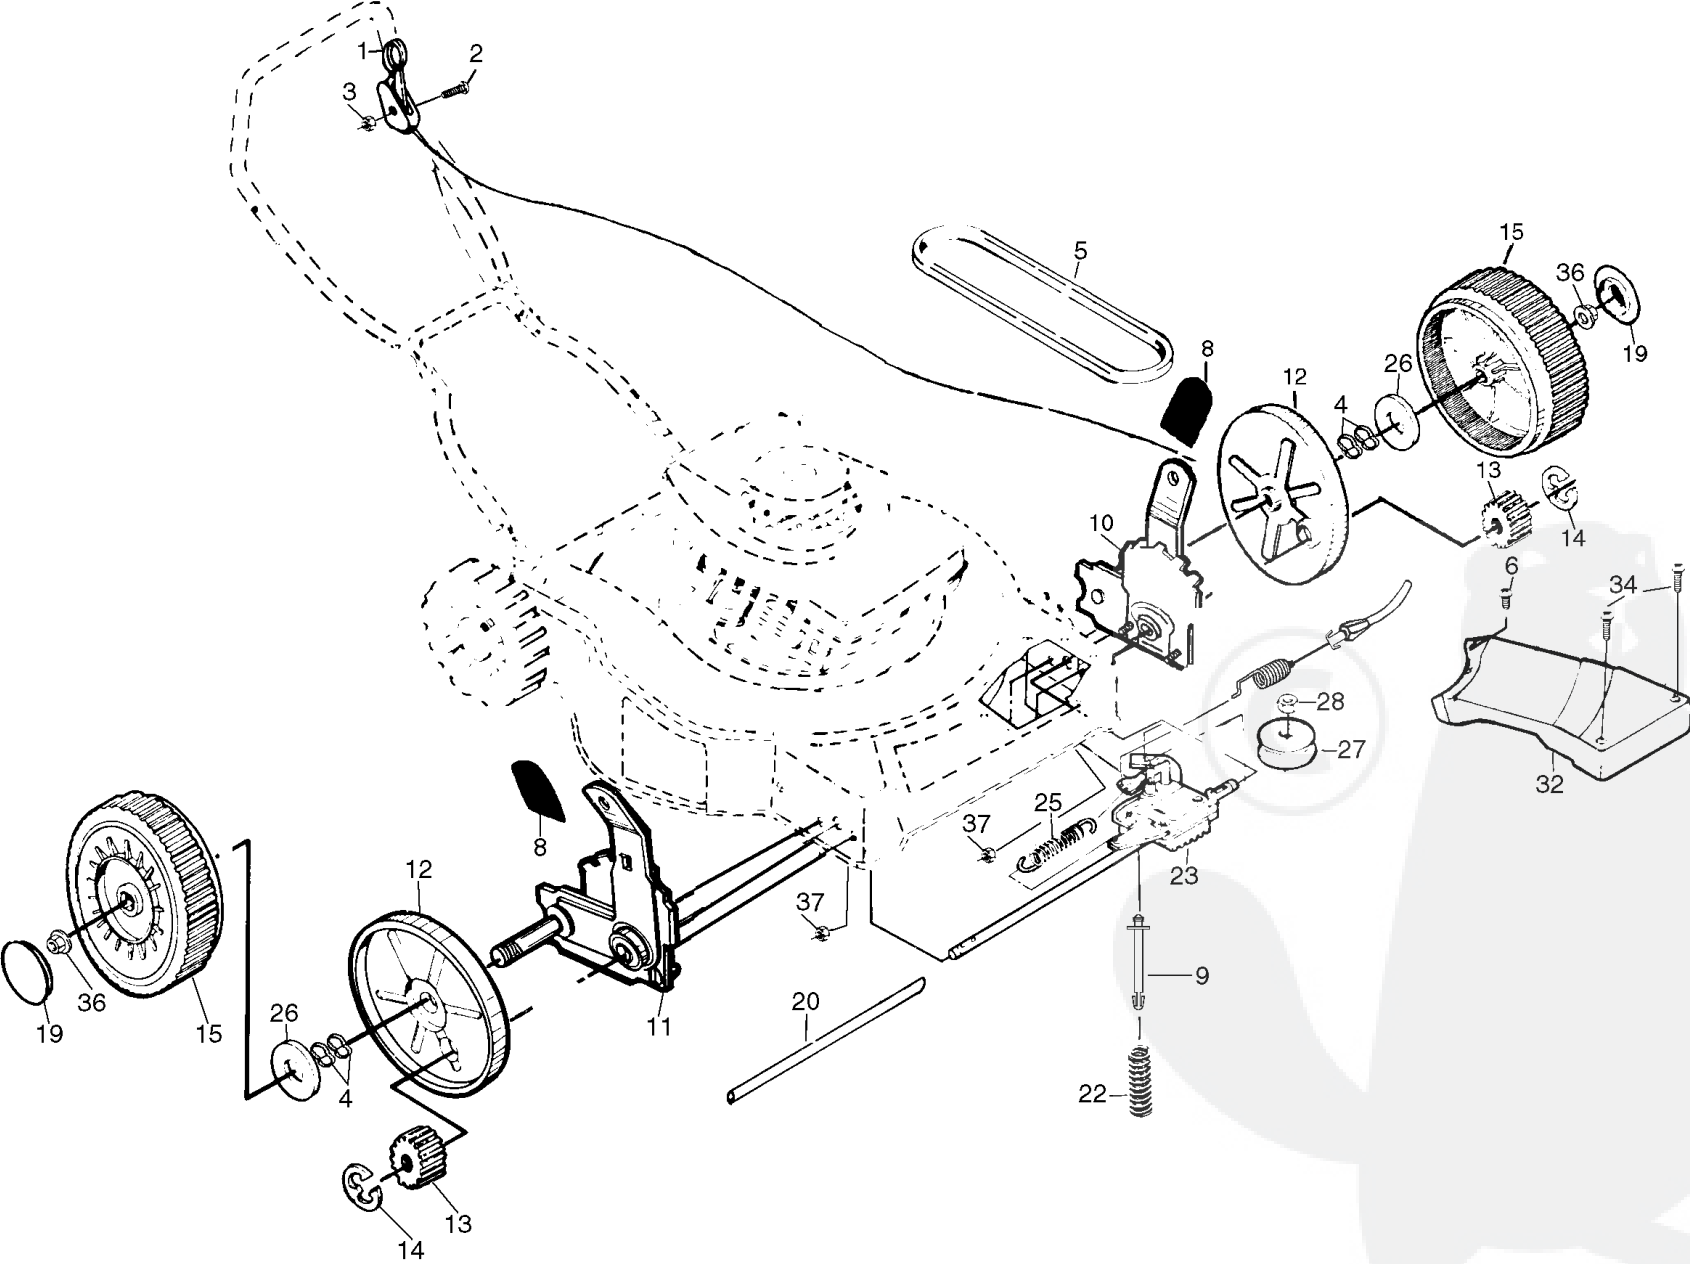

KEY NO.	PART NO.	DESCRIPTION
1	532146900	Control Bar
2	532164265	Handle Grip
3	532166355	Upper Handle
5	532057143	Wave Washer
7	532136376	Handle Knob
8	532063601	Locknut 1/4-20
9	53266426	Wire Tie
11	532132001	Rope Guide
12	532069180	Locknut 1/4-20
13	532700417	Throttle Control
14	532144929	Hex Washer Head Screw 1/4-20 x 2-1/8
15	532159354	Lower Handle
16	532131959	Handle Bolt 5/16-18 x 1-3/4
17	532051793	Hairpin Cotter
26	532147286	Hinge Rod
27	532087589	Torsion Spring
28	532087593	Housing Bracket Assembly
29	532750149	Discharge Guard
30	532801153	Hubcap
33	532750550	Wheel & Tire Assembly
34	532142748	Shoulder Bolt 3/8-16 x 1
35	532062335	Belleville Washer 1/2
36	532151254	Axle Arm Assembly
37	532132800	Selector Knob
38	532125259	Selector Spring
40	532146630	Spacer
41	532134340	Wheel Adjusting Bracket (L.R.)
42	532134341	Wheel Adjusting Bracket (R.R.)
43	532153027	Handle Bracket Assembly (Left)
44	532153026	Handle Bracket Assembly (Right)
45	532153785	Lawn Mower Housing (Incl. Ref. #74)
47	532149741	Self Tapping Screw 5/16-18 x 3/4

REPAIR PARTS

ROTARY LAWN MOWER -- MODEL NO. (J600SDC), PRODUCT NO. 954 13 00-31

REPAIR PARTS

ROTARY LAWN MOWER - - MODEL NO. (J600SDC), PRODUCT NO. 954 13 00-31

KEY NO.	PART NO.	DESCRIPTION
1	532146323	Dual Head Cable Control Assembly
2	532158755	Hex Washer Head Screw 1/4-20 x 2.12
3	532751152	Locknut
4	532057143	Wave Washer
5	532146527	V-Belt
6	532750097	Screw
8	532132800	Selector Knob
9	532150495	Hex Head Bolt 1/4-20 x 2
10	532152465	Wheel Adjuster Assembly (Left)
11	532152463	Wheel Adjuster Assembly (Right)
12	532088080	Dust Cover
13	532137054	Pinion
14	812000058	E-Ring
15	532801156	Wheel & Tire Assembly