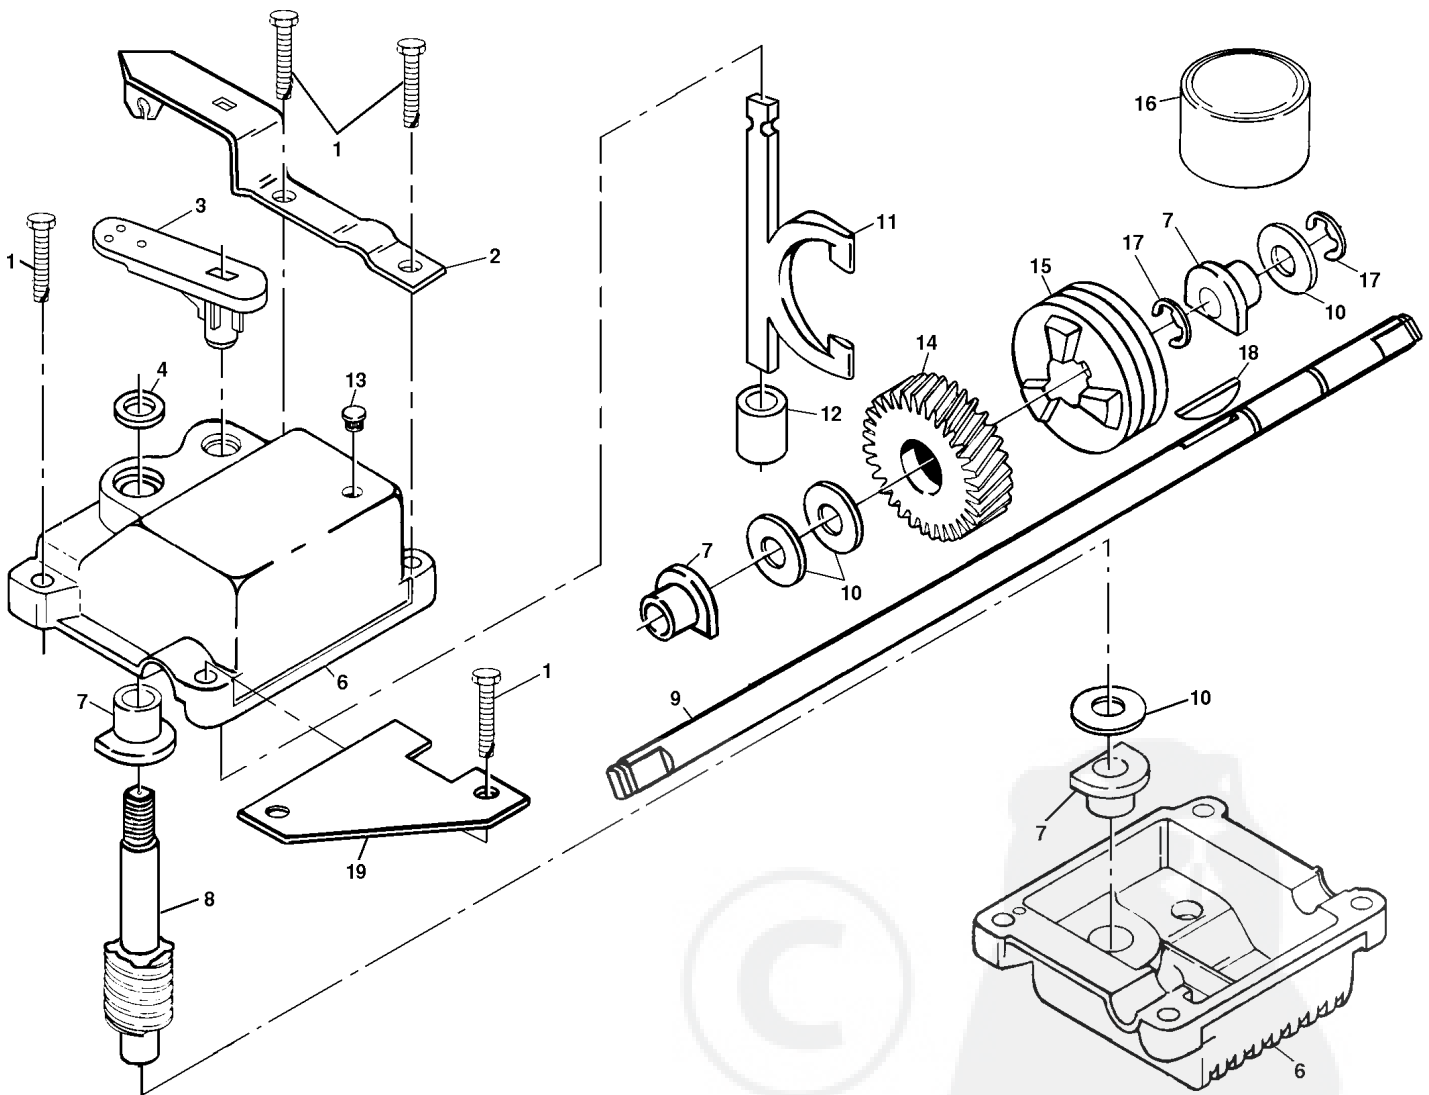

REPAIR PARTS

LAWN MOWER - - MODEL NO. (J600SDC), PRODUCT NO. 954 13 00 -31

GEAR CASE ASSEMBLY PART NUMBER 532702511

KEY NO.	PART NO.	DESCRIPTION
1	817490416	Tapping Screw 1/4-20 x 1-1/4
2	532140269	Engagement Bracket
3	532137053	Shifter
4	532057072	Seal
6	532048373	Gear Case Halves Kit (Includes Key Nos. 4 and 7)
7	532077881	Bearing
8	532137051	Worm Shaft
9	532137074	Drive Shaft (532702511)
--	532137077	Drive Shaft (532702510)
10	532057079	Hardened Washer

KEY NO.	PART NO.	DESCRIPTION
11	532131484	Clutch Yoke
12	532700343	Bushing
13	532086447	Plug
14	532137050	Helical Gear
15	532750436	Clutch Jaw
16	532750369	Grease
17	812000003	E-Ring
18	532850848	Hi-Pro Key
19	532125441	Spring Bracket

NOTE: All component dimensions given in U.S. inches.
1 inch = 25.4 mm