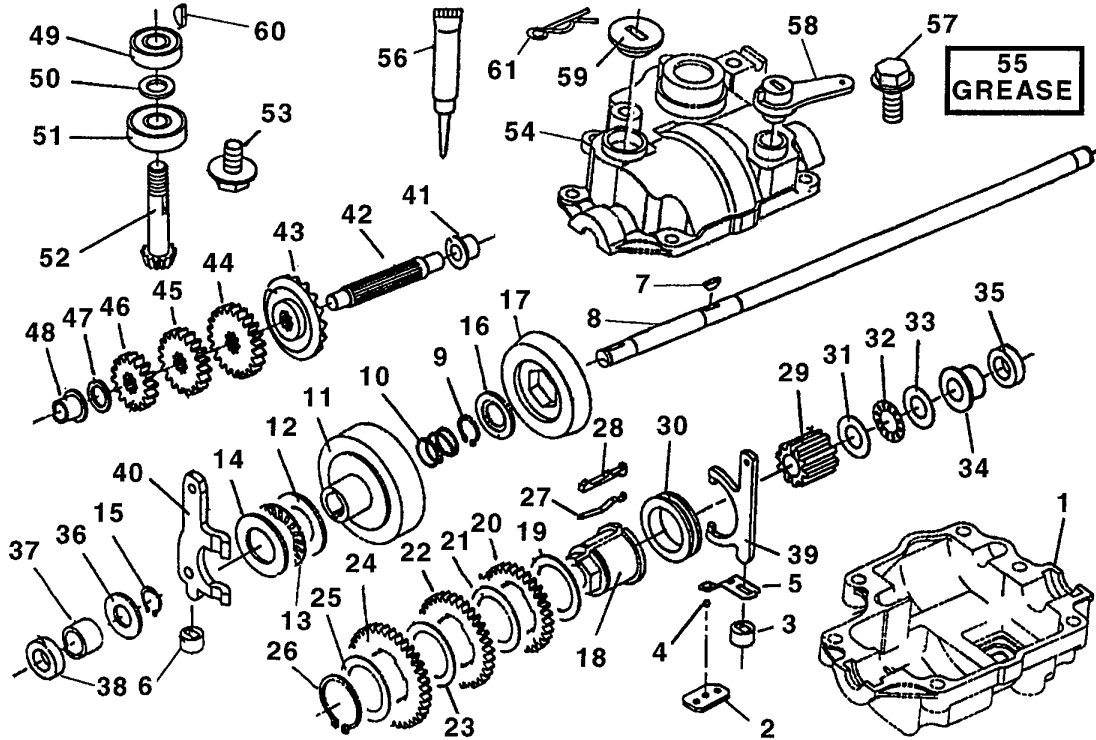

REPAIR PARTS

ROTARY LAWN MOWER MODEL NUMBER SN4V876D

GEAR CASE ASSEMBLY 150330

KEY PART NO. NO.

DESCRIPTION

1	148145	Case, Lower
2	148123	Plate, Detent
3	148118	Support, Fork, Shift
4	148135	Ball, Detent
5	148122	Spring, Detent
6	148132	Support, Fork, Clutch
7	148093	Key, Woodruff
8	148114	Axle, Shaft
9	148095	Ring, 12.7
10	148109	Spring, Return
11	148102	Cone, Cave
12	148112	Washer, Thrust
13	148108	Bearing, Thrust, Needle
14	148112	Washer, Thrust
15	148095	Ring, 12.7
16	148096	Washer, Retainer
17	148103	Cone
18	148101	Collar, Shift
19	148097	Washer
20	148090	Gear, 3 Teeth
21	148097	Washer
22	148083	Gear, 3 Teeth
23	148097	Washer
24	148075	Gear, 3 Teeth
25	148097	Washer
26	148113	Ring 28
27	148119	Spring, Shift
28	148121	Key, Shift
29	148098	Support, Key
30	148115	Collar, Shift
31	148111	Washer, Thrust 1/2
32	148110	Bearing, Thrust, Needle

KEY PART NO. NO.

DESCRIPTION

33	148111	Washer, Thrust 1/2
34	148106	Bushing, Transmission 1/2
35	148107	Seal 1/2
36	148096	Washer, Retainer
37	148104	Bushing, Transmission
38	148107	Seal 1/2
39	148116	Fork, Shift
40	148124	Fork, Clutch
41	148069	Bushing
42	148065	Shaft, Reduction
43	148066	Gear, Bevel 3 Teeth
44	148089	Gear, Spur 2 Teeth
45	148080	Gear, Spur 1 Tooth
46	148072	Gear, Spur 1 Tooth
47	148067	Washer
48	148069	Bushing
49	148141	Bearing, Ball 6000U
50	148139	Washer, 10
51	148140	Bearing, Ball 6200
52	148137	Shaft, Input
53	148146	Screw, Self-Tapping
54	148144	Case, Upper
55	---	Grease
56	148142	Sealant
57	148147	Screw, Self-Tapping, Case
58	148117	Arm, Shift
59	148127	Support, Upper, Clutch
60	148138	Key, Woodruff
61	148133	Pin, Snap 14

NOTE: All component dimensions given in U.S. inches
1 inch = 25.4 mm