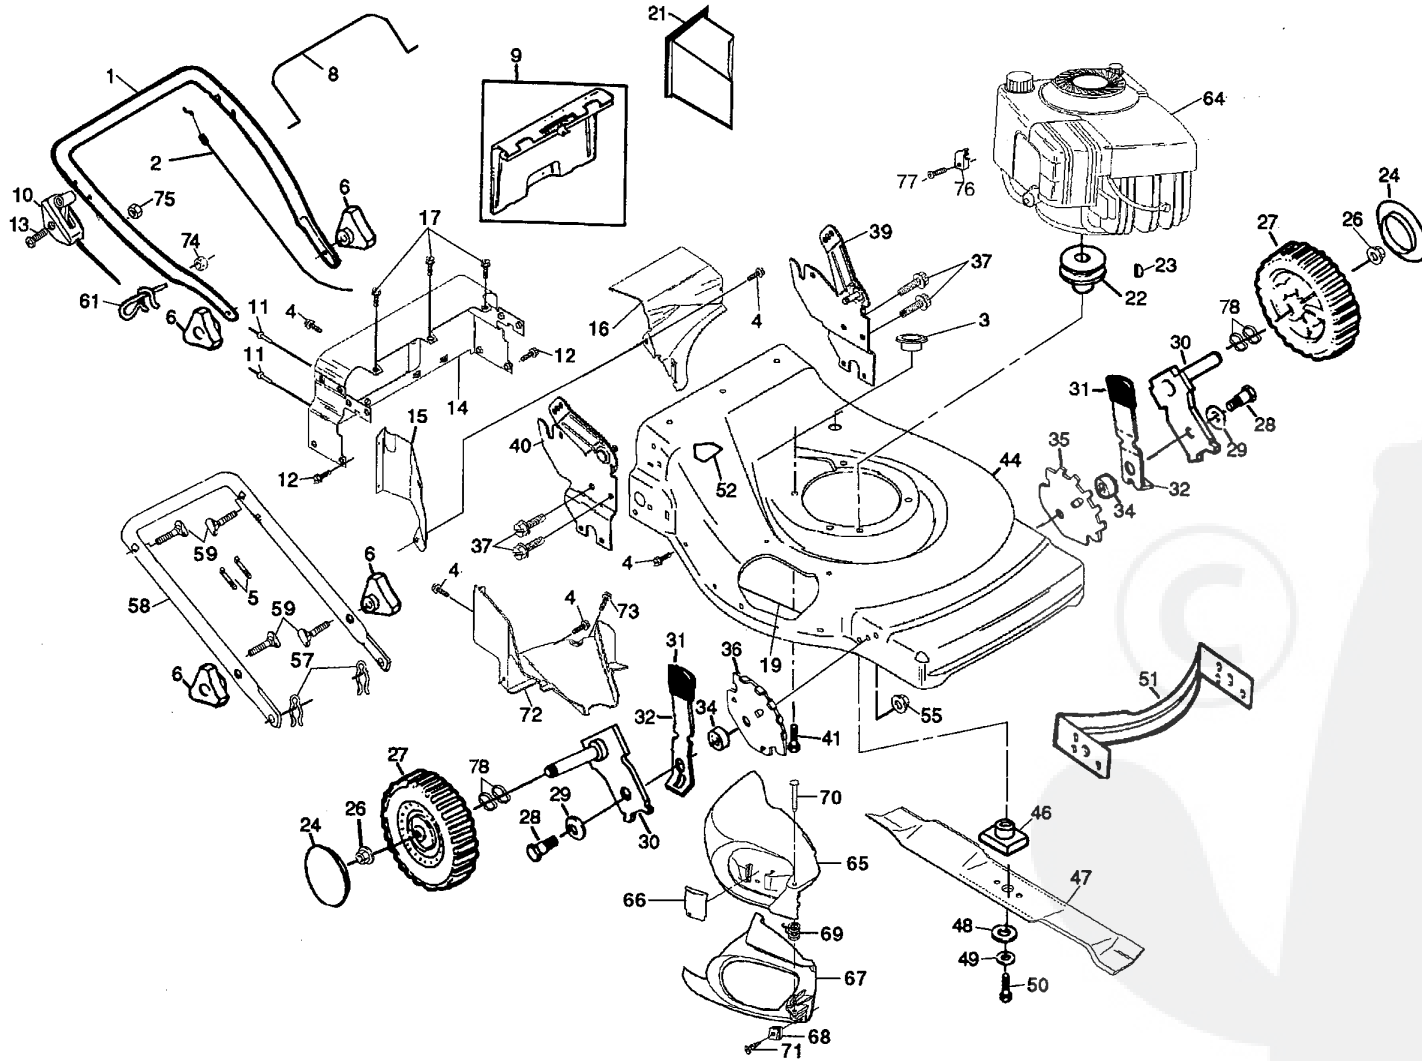

REPAIR PARTS

ROTARY LAWN MOWER MODEL NUMBER SN4V876D

REPAIR PARTS

ROTARY LAWN MOWER MODEL NUMBER SN4V876D

KEY NO.	PART NO	DESCRIPTION
1	166859X479	Upper Handle
2	149771	Engine Zone Control Cable
3	145073	Grommet, Cable
4	150050	Screw
5	66426	Wire Tie
6	87692	Handle Knob
8	145641	Control Bar, Engine
9	147690	Rear Door Kit
10	700644	Throttle Control
11	128415	Pop Rivets
12	54583	Hex Tapping Screw 1/4-20 x 1/2
13	59935	Screw
14	144991X479	Back Plate
15	145594X479	Side Baffle
16	145066X479	Discharge Baffle
17	149027	Truss Head Tapping Screw 1/4-20 x 1/2
19	148152X479	Baffle Plate
21	150099	Mulcher Plug
22	84596	Engine Pulley
23	87677	Hi-Pro Key #505
24	77400	Hubcap
26	83923	Nut, Hex Flange
27	800333	Wheel & Tire Assembly
28	142748	Shoulder Bolt 3/8-16
29	62335	Belleville Washer
30	145937X004	Axle Arm Assembly
31	701037	Selector Knob
32	850862X004	Selector Spring
34	146630	Spacer
35	132513	Wheel Adjusting Bracket (Left)
36	132512	Wheel Adjusting Bracket (Right)

KEY NO.	PART NO	DESCRIPTION
37	150078	Thread Cutting Screw 5/16-18 x 3/4
39	153304X479	Handle Bracket Assembly (Left)
40	153305X479	Handle Bracket Assembly (Right)
41	150406	Engine Bolt
44	152380	Lawn Mower Housing (Incl. Key #14,15,51 &52)
46	851514	Blade Adapter
47	141443	Blade 22"
48	851074	Hardened Washer
49	850263	Helical Washer 3/8-24 x 1-3/8 Grd. 8
50	851084	Hex Head Machine Screw 3/8-24 x 1-3/8 Grd. 8
51	165562	Front Baffle
52	145494	Danger Decal
55	751592	Locknut 3/8-16
57	51793	Hairpin Cotter
58	151723X479	Lower Handle
59	131959	Handle Bolt
61	132001	Rope Guide
64	-----	Engine - Model No. 12H802
65	701458	Door
66	146595X479	Door Latch
67	702807	Side Discharge Guard
68	141839	Speed Nut
69	702808	Hinge Spring
70	702809	Hinge Rod
71	141841	Screw
72	145062	Baffle/Belt Cover
73	17411312	Screw
74	63601	Locknut
75	751152	Nut. Hex. Flange Lock 1/4-20
76	111190X	Engine Clamp
77	83816	Screw #10 x 5/8
78	57143	Wave Washer
--	153101	Operator's Manual (Euro)
--	167284	Replacement Parts Manual

3