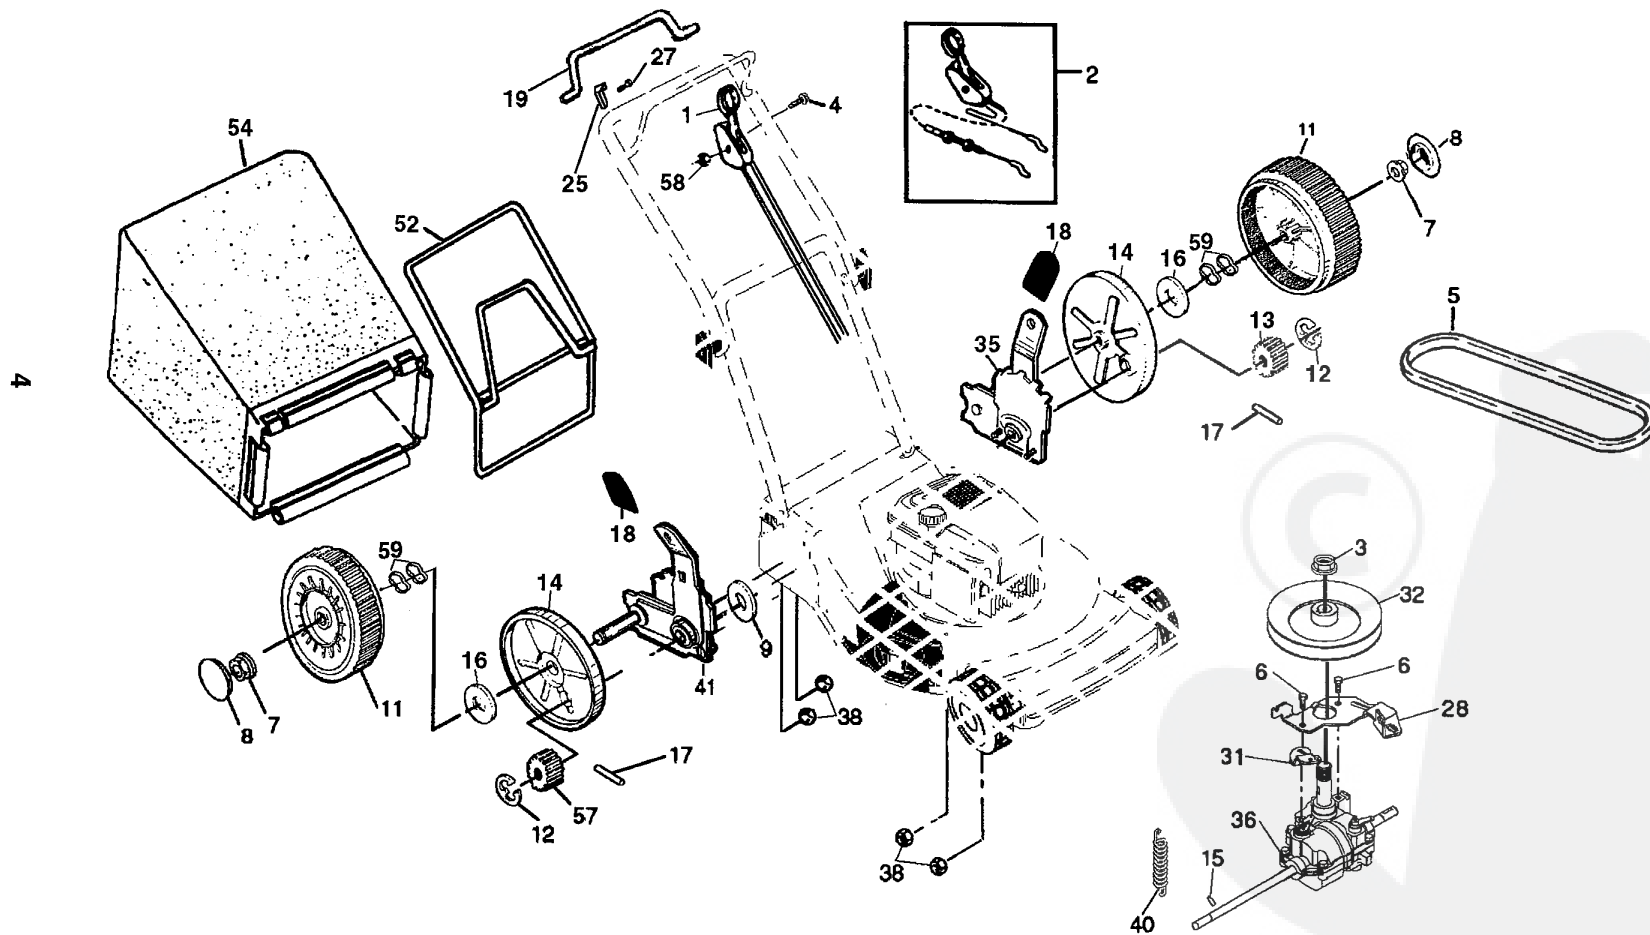

REPAIR PARTS

ROTARY LAWN MOWER MODEL NUMBER SN4V876D

REPAIR PARTS

ROTARY LAWN MOWER MODEL NUMBER SN4V876D

KEY NO.	PART NO	DESCRIPTION
1	162716	Drive Control
3	M73031000	Nut, Metric
4	144929	Screw 1/4-20
5	150327	V-Belt
6	146315	Screw
7	83923	Nut, Hex Flange
8	77400	Hubcap
9	57079	Washer
11	162062	Wheel & Tire Assembly
12	12000058	E-Ring
13	165097	Pinion, L.H.
14	88080	Dust Cover
15	145354	Pin, Spring Thrust
16	67725	Washer 1/2 x 1-1/2 x .134
17	164795	Drive Pin

KEY NO.	PART NO	DESCRIPTION
18	701037	Selector Knob
19	162715	Control Bar, Drive
25	161462X004	Bracket Dawn
27	750097	Screw #10-24 x 1/2
28	145096X004	Bracket, Gearcase
31	145842X004	Lever, Clutch
32	150326	Drive Pulley
35	157689	Wheel Adjuster Assembly (Left)
36	150330	Gear Case Assembly
38	63601	Hex Locknut 1/4-20
40	144902	Spring, Belt Tension
41	157688	Wheel Adjuster Assembly (Right)
52	150224	Catcher Frame
54	150717	Grassbag Assembly
57	165096	Pinion, R.H.
58	751152	Nut
59	57143	Wave Washer

5