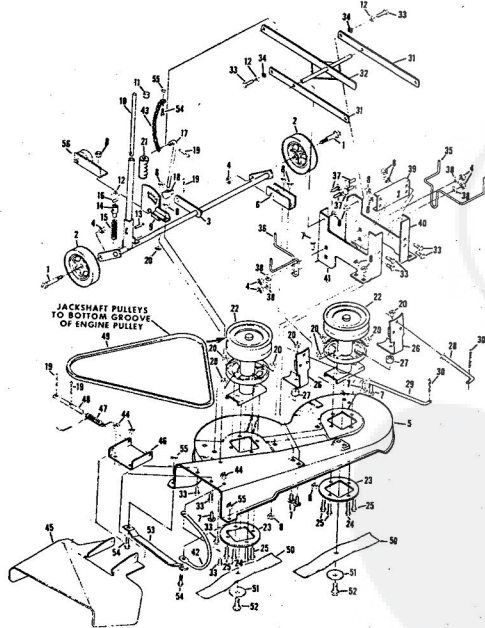

8 HP. ROPER RALLY LAWN TRACTOR MODEL NUMBER 16356R

INSERT REPLACEMENT SHEETS TO OWNERS MANUAL 8 HP ROPER RALLY TRACTOR MODEL NUMBER 16356R (SHEETS 24 and 25)

(FOR REPAIR PARTS ORDER FROM THIS REPLACEMENT SHEET)