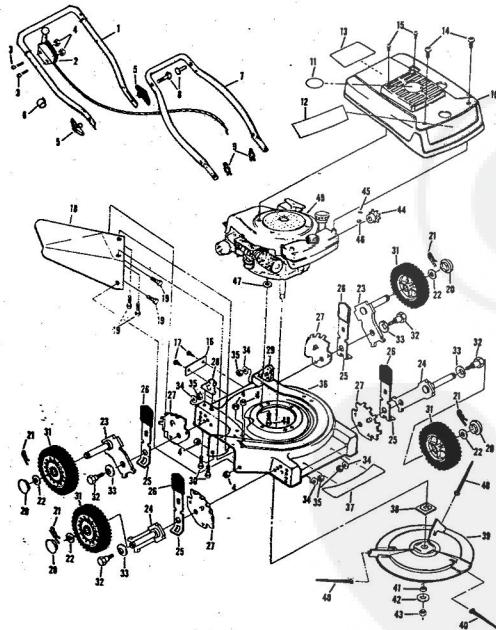

ROPER 20" WHIP STIK™ REAR BAGGER 4.0 H.P. ROTARY LAWN MOWER MODEL

ROPER 20" WHIP STIK™ 164CC 4.0 H.P. POWER PROPELLED LAWN MOWER MODEL NUMBER M6187AR
REPAIR PARTS