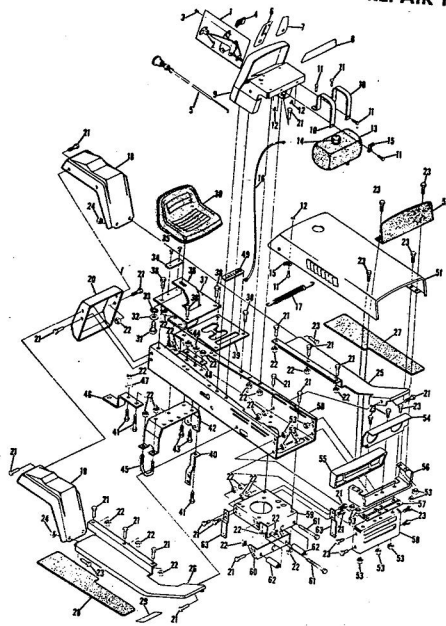

10HP. ROPER RALLY LAWN TRACTOR MODEL NUMBER L06356R1

NUMBER L06356R1

REPAIR PARTS

10HP. ROPER RALLY LAWN TRACTOR MODEL NUMBER L06356R1