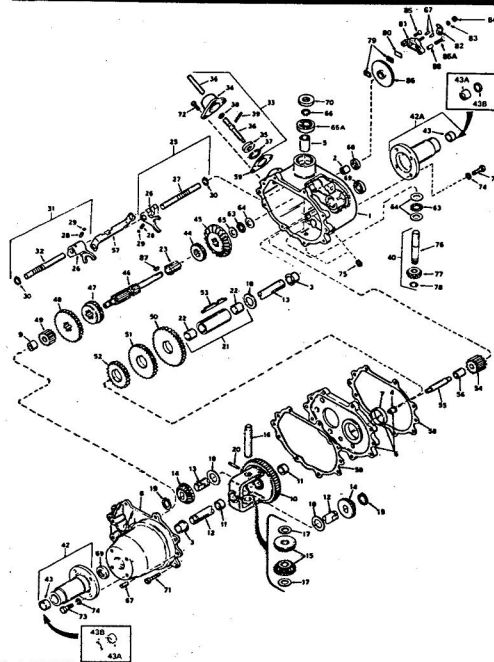

TRANSAXLE NO. 794126

MODEL NUMBER: 143.649