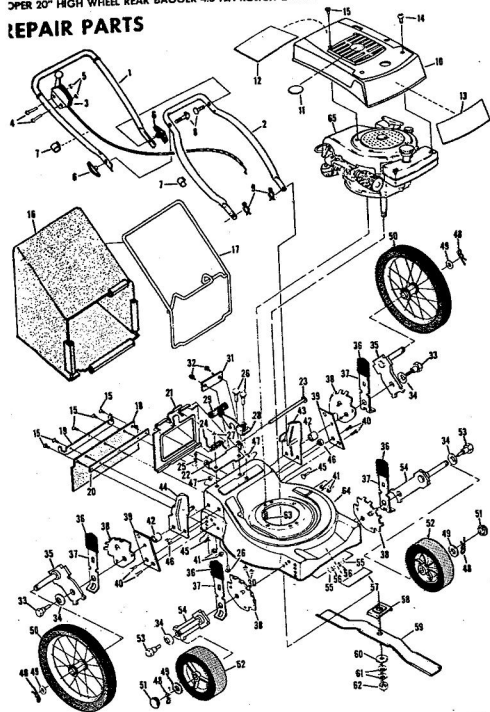

ROPER 20" HIGH WHEEL REAR BAGGER 4.0 H.P. ROTARY LAWN MOWER MODEL NUMBER M6517BR

ROPER 20" HIGH WHEEL REAR BAGGER 4.0 H.P. ROTARY LAWN MOWER MODEL NUMBER M6517AR

REPAIR PARTS

ROPER 20" HIGH WHEEL REAR BAGGER 4.0 H.P. ROTARY LAWN MOWER MODEL NUMBER M6517AR