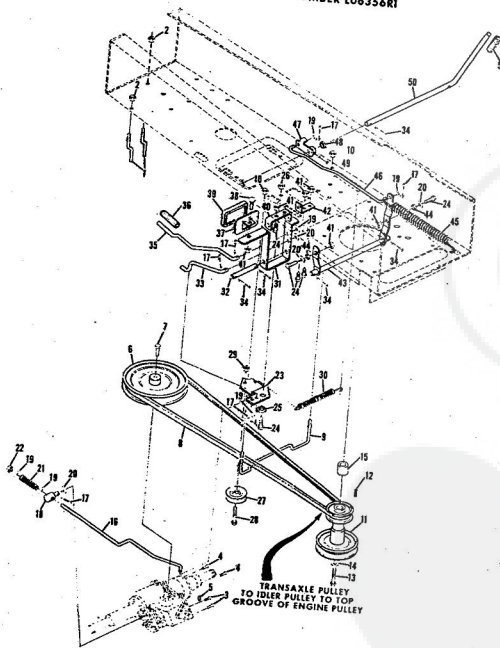

10HP. ROPER RALLY LAWN TRACTOR MODEL NUMBER L06356R1