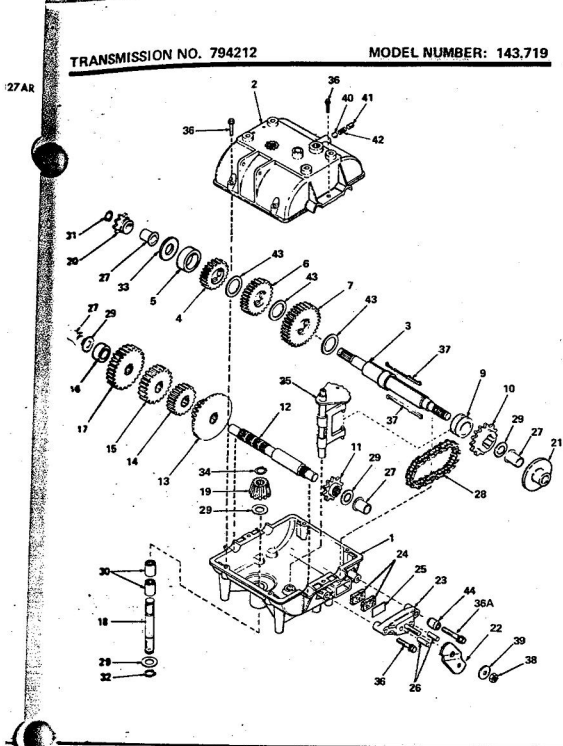

TRANSMISSION NO. 794212			MODEL NUMBER: 143.71		
Ref. No.	Part No.	Part Name	Ref. No.	Part No.	Part Name
	794212	Complete Transmission	25	790007	Plate, Brake pad
1	770061	Case, Transmission	26	786026	Pin, Dowel
2	772070	Cover, Transmission	27	780106	Bushing, Flanged
3	776162	Shaft, Output and Brake	28	786062	Chain, Roller (No. 41 chain, 22 links)
4	778121	Gear, Spur (20 teeth)	29	780072	Race, Thrust
5	780072	Spacer	30	780106	Bearing, Needle
6	778123	Gear, Spur (25 teeth)	31	792072	Ring, Retaining
7	778124	Gear, Spur (30 teeth)	32	792035	Ring, Retaining
8	784266	Collar, Shift	33	780109	Washer
9	786060	Sprocket (14 teeth)	34	788040	Ring, Retaining
10	786061	Sprocket (10 teeth)	35	784270	Rod & Fork Assy., Shift
11	786061	Sprocket (10 teeth)	36	792073	Screw, Hex hd. tapstite, 1/4-20 x 1-1/4
12	778134	Shaft, Counter	36A	792085	Screw, Hex hd. tapstite, 1/4-20 x 2-1/4
13	778109	Gear, Bevel (42 tooth and 15 tooth spur gear)	37	792089A	Key
14	778126	Gear, Spur (20 teeth)	38	792076	Nut, 5/16-24 lock
15	778127	Gear, Spur (25 teeth)	39	792076	Washer, Flat, 5/16
16	786071	Spacer	40	792077	Ball, Steel, 5/16"
17	778139	Gear, Spur (30 teeth)	41	792078	Screw, Set, 3/8-16 x 3/8
18	776135	Shaft, input	42	792079	Spring
19	778113	Bevel pinion, input	43	780108	Washer, Thrust
20	786047	Sprocket (8 teeth)	44	786067	Spacer
21	790003	Diak, Brake			
22	790004	Lever, Brake			
23	790005	Holder, Brake pad			
24	790006	Pad, Brake