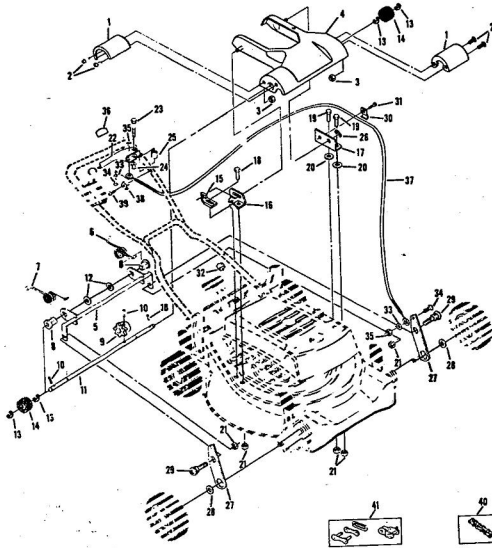

ROPER 20" WHIP STIK™. 4.0 H.P. 164CC REAR BAGGER POWER PROPELLED LAWN MOWER
MODEL NUMBER M6577AR
REPAIR PARTS

ROPER 20" WHIP STIK™. 4.0 H.P. 164CC REAR BAGGER POWER PROPELLED LAWN MOWER
MODEL NUMBER M6577AR

Ref. No.	Part No.	Part Name	Ref. No.	Part No.	Part Name
1	73629	Drive Cover	23	72978	Bolt, Shoulder (Special) 1/4-28 X 1 5/8
2	73126	Screw, Machine #10-24 X 1/2	24	72979	Nut, Shoulder (Special) 1/4-28
3	53491	Nut, Lock #10-24	25	73405	Spacer
4	73787	Chain Cover Assembly	26	52565	E-Ring 3/8 Shaft
5	73626	Yoke Assembly	27	74162	Lower Link
6	73115	Spring - L.H.	28	74232	Washer, Flat Steel .531-1.187 X .148
7	73172	Spring - R.H.	29	73916	Bolt, Shoulder (Special) 1/4-20
8	73507	Bearing	30	73216	Retainer
9	73696	Sprocket	31	55187	Screw, Self-Tapping 5/16-18 X 3/4
10	52379	Spring Pin 3/16 X 1	32	58991	Control Cable Clip
11	73628	Drive Shaft	33	74190	Spacer
12	73928	Washer, Flat Steel .828-1.25 X .028	34	57155	Screw, Machine #10-24 X 5/8
13	52364	E-Ring 5/8 Shaft	35	69180	Nut, Lock #10-24
14	69773	Driver	36	73442	Decal - Clutch
15	75043	Pivot Adjusting Bracket	37	74159	Cable
16	74617	Pivot - R.H.	38	73755	Cable Clamp
17	74618	Pivot - L.H.	39	68662	Screw, Self-Tapping #10 X 7/8
18	54955	Screw, Hex Head 1/4-20 X 5/8	40	74977	Chain #65 (44 Pitches)
19	73243	Screw, Hex Head 1/4-20 X 7/8	41	60472	Repair Link Kit (incl. Offset and Connecting Link)
20	70080	Washer, Flat Steel .405-.860 X 1/4			
21	74218	Nut, Lock 1/4-20			
22	74161	Lever