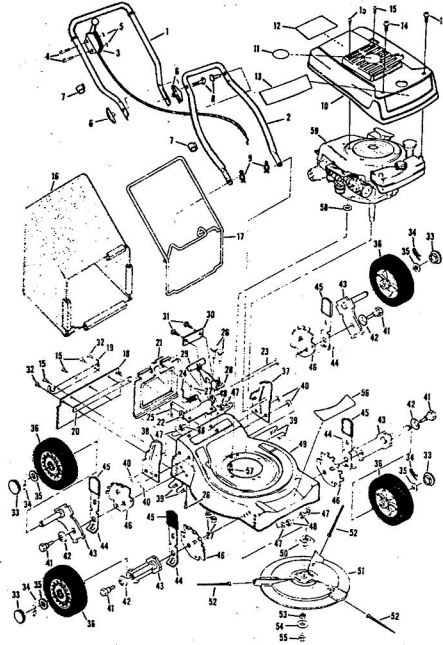

ROPER 20" WHIP STIK™ REAR BAGGER 4.0 H.P. ROTARY LAWN MOWER MODEL NUMBER M6597BR
REPAIR PARTS