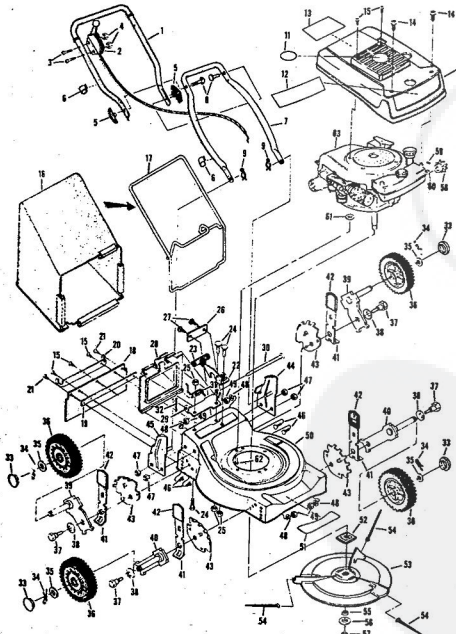

REPAIR PARTS

ROPER 20" WHIP STIK™. 4.0 H.P. 164CC REAR BAGGER POWER PROPELLED LAWN MOWER MODEL NUMBER M6577