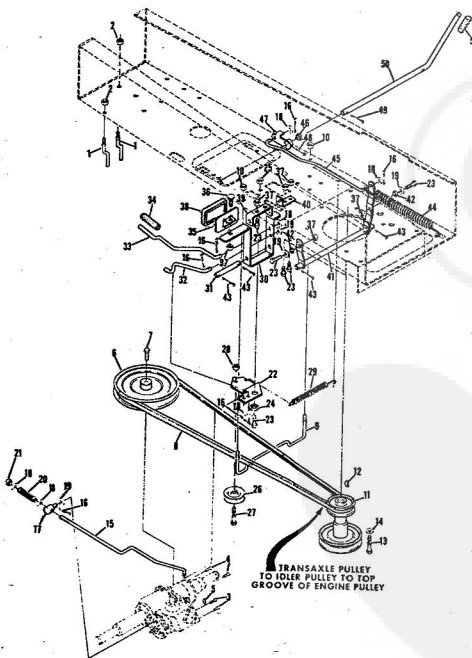

8H.P. ROPER RALLY LAWN TRACTOR MODEL NUMBER L86356R

8H.P. ROPER RALLY LAWN TRACTOR MODEL NUMBER L86356R