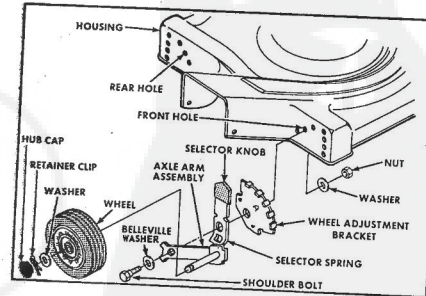

This Kit Consist Of The Following Parts:

QUAN.	PART NO.	PART NAME
4	69474	Axle Arm Assembly
4	70683	Selector Spring
4	70685	Selector Knob
4	69478	Wheel Adjustment Bracket
4	62335	Washer, Belleville
4	64763	Washer, Flat Steel .390-1.437 X .074
4	62333	Shoulder Bolt
4	74400	Locknut 3/8-16
4	52160	Washer, Flat Steel .515-1 X .031
4	55015	Retainer Clip
1	75225	Instruction Sheet