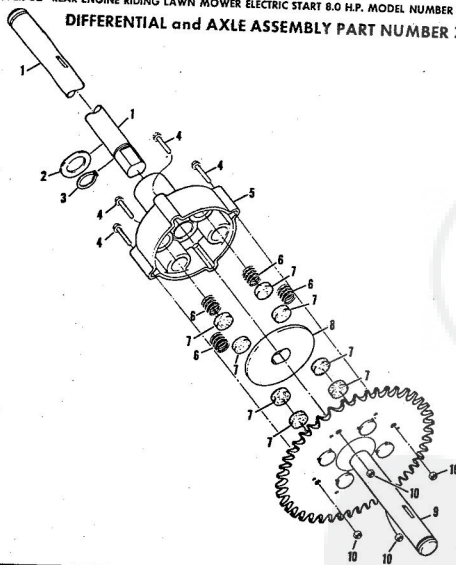

ROPER 32" REAR ENGINE RIDING LAWN MOWER ELECTRIC START 8.0 H.P. MODEL NUMBER K8327AR
DIFFERENTIAL and AXLE ASSEMBLY PART NUMBER 73523

Ref. No.	Part No.	Part Name	Ref. No.	Part No.	Part Name
1	79099	Slip Axle	5	79022	Housing W/Bearings
2	78982	Washer, Thrust .751-1.250 X .0478	6	78799	Spring
3	58586	Retaining Ring	7	78976	Friction Block
4	79017	Screw, Machine Sealed Washer Head 5/16-24 - 2	8	78976	Drive Disc
			9	79100	Fixed Axle Assembly
			10	79018	Nut, Lock 5/16-24