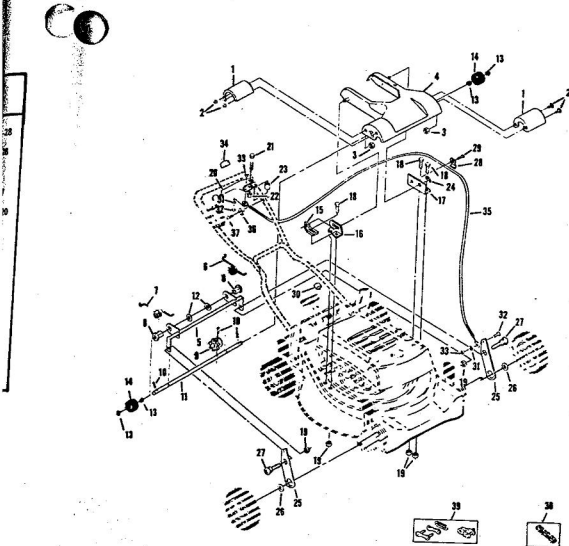

M6537AR

ROPER 20" REAR BAGGER 164CC 4.0 H.P. POWER-PROPELLED LAWN MOWER MODEL NUMBER M6537BR

ROPER 20" REAR BAGGER 164CC 4.0HP. POWER PROPELLED LAWN MOWER MODEL NU

Ref. No.	Part No.	Part Name	Ref. No.	Part No.	Part Name
1	73629	Drive Cover	21	72978	Bolt, Shoulder (Special) 1 X 1 5/8
2	75136	Screw, Machine #10-24 X 1/2	22	72979	Nut, Shoulder (Special) 1, Spacer
3	53671	Nut, Lock #10-24	23	73405	E-Ring 3/8 Shaft
4	73787	Chain Cover Assembly	24	52365	Lower Link
5	74636	Yoke Assembly	25	74162	Washer, Flat Steel .531-1 X 1/8
6	73115	Spring - L.H.	26	74232	Washer, Flat Steel .531-1 X 1/8
7	73172	Spring - R.H.	27	73916	Bolt, Shoulder (Special) 1 X 1/8
8	70987	Bearing	28	73276	Retainer
9	73696	Sprocket - 8 Tooth	29	55187	Screw, Self-Tapping 5/16 X 3/4
10	52329	Spring Pin 3/16 X 1	30	58891	Control Cable Clip
11	74628	Driven Shaft	31	74190	Spacer
12	73928	Washer, Flat Steel .828-1.25 X .028	32	57155	Screw, Machine #10-24 X 1/2
13	52364	E-Ring 5/8 Shaft	33	69180	Decal - Clutch
14	67973	Driver	34	73442	Cable
15	75043	Pivot Adjusting Bracket	35	74139	Cable Clamp
16	74617	Pivot - R.H.	36	73755	Screw, Self-Tapping #10-X 3/4
17	74638	Pivot - L.H.	37	75408	Chain, #65, (44 Pitches)
18	54395	Screw, Hex Head 1/4-20 X 5/8	38	74787	Repair Link Kit (Incl. Olds Connecting Link)
19	74218	Nut, Lock 1/4-20	39	60472	
20	74161	Lever			

37BR

ROPER 20" WHIP STIK™. 4.0 H.P. 164CC REAR BAGGER POWER PROPELLED LAWN MOWER MODEL NUMBER M6577AR