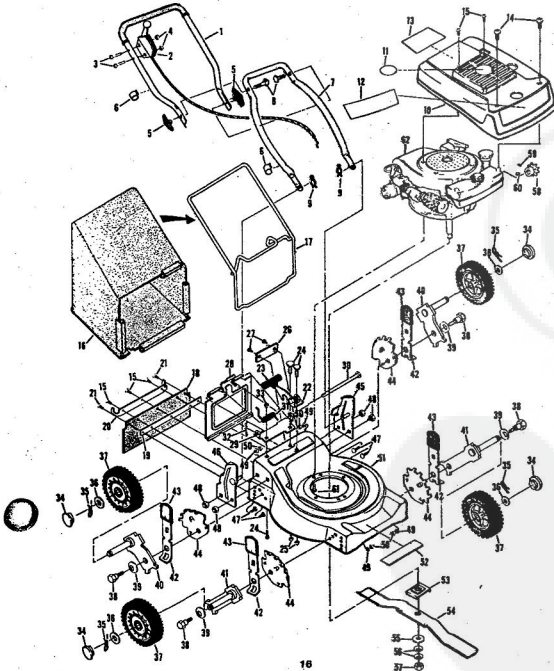

ROPER 20" REAR BAGGER 164CC 4.0 H.P. POWER PROPELLED LAWN MOWER MODEL NUMBER M6537AR
REPAIR PARTS

ROPER 20" REAR BAGGER 164CC 4.0 H.P. POWER PROPELLED LAWN MOWER MODEL NUMBER