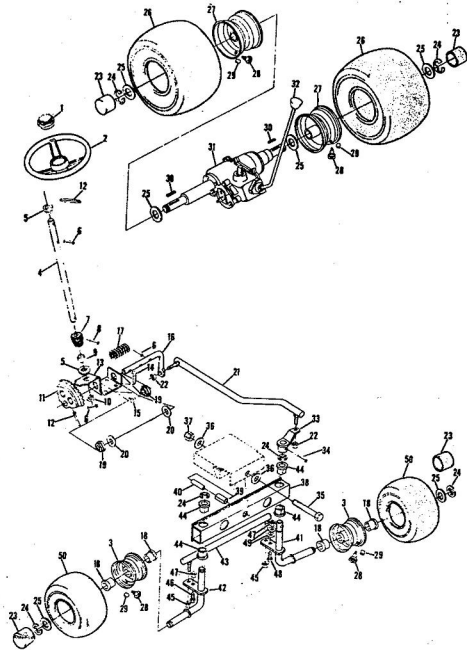

16356R

8 HP. ROPER RALLY LAWN TRACTOR MODEL NUMBER 16356R

INSERT REPLACEMENT SHEETS TO OWNERS MANUAL 8 HP ROPER RALLY TRACTOR MODEL NUMBER 16356R (SHEETS 24 and 25)

(FOR REPAIR PARTS ORDER FROM THIS REPLACEMENT SHEET)

INSERT

REPLACEMENT SHEETS TO OWNERS MANUAL 8 HP ROPER RALLY TRACTOR MODEL NUMBER 16356R (SHEETS 24 and 25)

(FOR REPAIR PARTS ORDER FROM THIS REPLACEMENT SHEET)