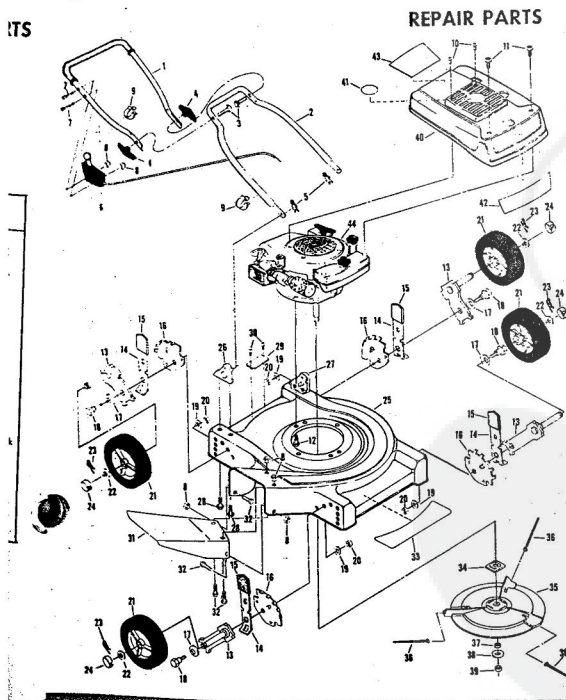

ROPER 20" WHIP STIK™ 3.5 H.P. LAWN MOWER MODEL NUMBER M4167AR

ROPER 20" WHIP STIK™ 3.5 H.P. LAWN MOWER MODEL NUMBER M4167AR