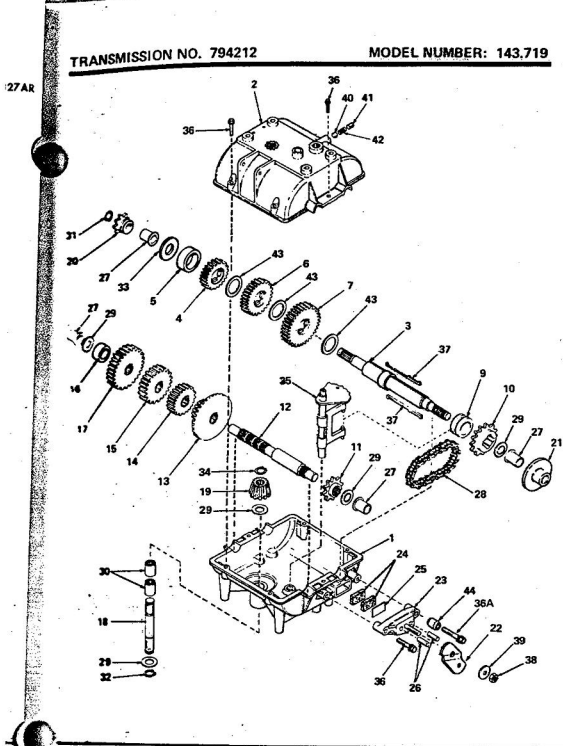

Ref. No.	Part No.	Part Name	Ref. No.	Part No.	Part Name
	794212	Complete Transmission	25	790007	Plate, Brake pad
1	770061	Case, Transmission	26	786026	Pin, Dowel
2	772070	Cover, Transmission	27	780106	Bushing, Flanged
3	776162	Shaft, Output and Brake	28	786062	Chain, Roller (No. 41 chain, 22 links)
4	778121	Gear, Spur (20 teeth)	29	780072	Race, Thrust
5	780072	Spacer	30	780106	Bearing, Needle
6	778123	Gear, Spur (25 teeth)	31	792072	Ring, Retaining
7	778124	Gear, Spur (30 teeth)	32	792035	Ring, Retaining
8	784266	Collar, Shift	33	780109	Washer
9	786060	Sprocket (14 teeth)	34	788040	Ring, Retaining
10	786061	Sprocket (10 teeth)	35	784270	Rod & Fork Assy., Shift
11	786061	Sprocket (10 teeth)	36	792073	Screw, Hex hd. tapstite, 1/4-20 x 1-1/4
12	778134	Shaft, Counter	36A	792085	Screw, Hex hd. tapstite, 1/4-20 x 2-1/4
13	778109	Gear, Bevel (42 tooth and 15 tooth spur gear)	37	792089A	Key
14	778126	Gear, Spur (20 teeth)	38	792076	Nut, 5/16-24 lock
15	778127	Gear, Spur (25 teeth)	39	792076	Washer, Flat, 5/16
16	786071	Spacer	40	792077	Ball, Steel, 5/16"
17	778139	Gear, Spur (30 teeth)	41	792078	Screw, Set, 3/8-16 x 3/8
18	778135	Shaft, input	42	792079	Spring
19	778113	Bevel pinion, input	43	780108	Washer, Thrust
20	786047	Sprocket (8 teeth)	44	786067	Spacer
21	790003	Diak, Brake			
22	790004	Lever, Brake			
23	790005	Holder, Brake pad			
24	790006	Pad, Brake