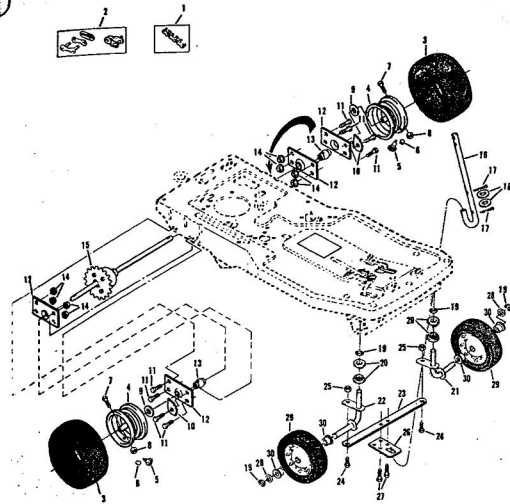

327 AR

ROPER 32" REAR ENGINE RIDING LAWN MOWER ELECTRIC START 8.0 H.P. MODEL NUMBER K8327 AR

ROPER 32" REAR ENGINE RIDING LAWN MOWER ELECTRIC START 8.0 H.P. MODEL NUMBER K

LR