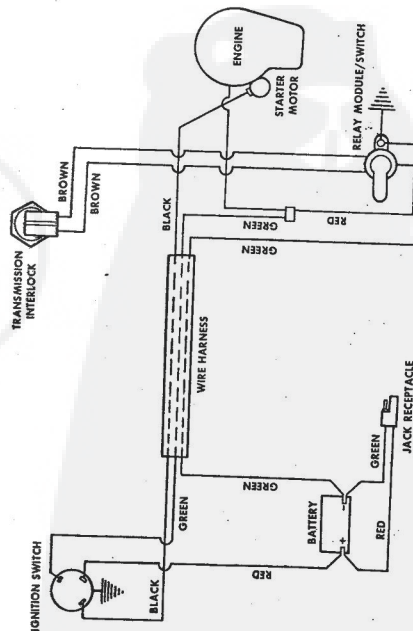

ROPER 32" REAR ENGINE RIDING LAWN MOWER ELECTRIC START 8.0 H.P. MODEL NUMBER K8

WIRING DIAGRAM

ROPER 32" REAR ENGINE RIDING LAWN MOWER ELECTRIC START 8.0 H.P. MODEL NUMBER K8327AR