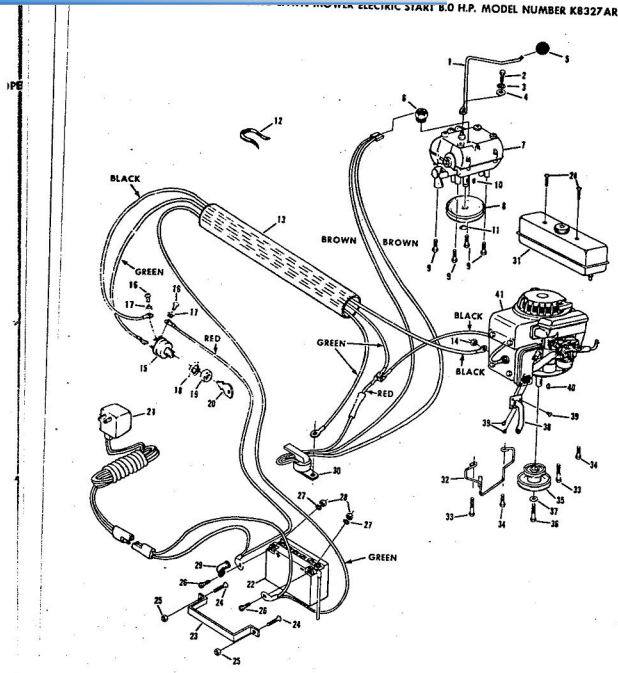

ROPER 32" REAR ENGINE RIDING LAWN MOWER ELECTRIC START 8.0 H.P. MODEL NUMBER