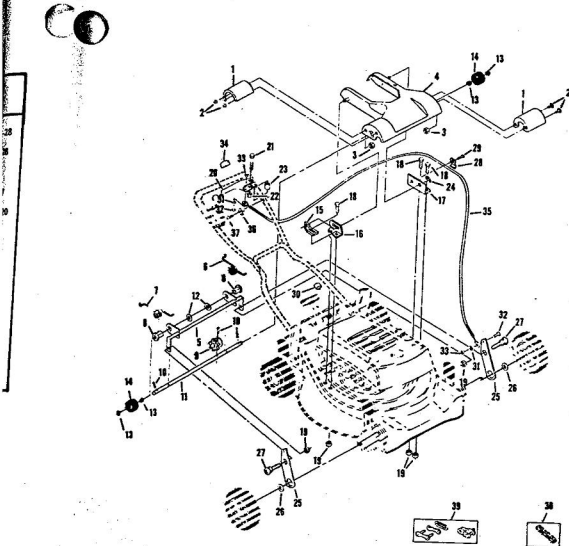

M6537AR

ROPER 20" REAR BAGGER 164CC 4.0 H.P. POWER-PROPELLED LAWN MOWER MODEL NUMBER M6537BR

ROPER 20" REAR BAGGER 164CC 4.0HP. POWER PROPELLED LAWN MOWER MODEL NU

Ref. No.	Part No.	Part Name	Ref. No.	Part No.	Part Name
1	73629	Drive Cover	21	72978	Bolt, Shoulder (Special) 1 X 1 5/8
2	75136	Screw, Machine #10-24 X 1/2	22	72979	Nut, Shoulder (Special) 1, Spacer
3	53671	Nut, Lock #10-24	23	73405	E-Ring 3/8 Shaft
4	73787	Chain Cover Assembly	24	52365	Lower Link
5	74636	Yoke Assembly	25	74162	Washer, Flat Steel .531-1 X 1/8
6	73115	Spring - L.H.	26	74232	Washer, Flat Steel .531-1 X 1/8
7	73172	Bearing	27	73916	Bolt, Shoulder (Special) 1 X 1/8
8	70987	Sprocket - 8 Tooth	28	73276	Retainer
9	73696	Spring Pin 3/16 X 1	29	55187	Screw, Self-Tapping 5/16 X 3/4
10	52329	Driven Shaft	30	58891	Control Cable Clip
11	73628	Washer, Flat Steel .828-1.25 X .028	31	74190	Spacer
12	73928	E-Ring 5/8 Shaft	32	57155	Screw, Machine #10-24 X 1/2
13	52364	Driver	33	69180	Decal - Clutch
14	67973	Pivot Adjusting Bracket	34	73442	Cable
15	75043	Pivot - R.H.	35	74139	Cable Clamp
16	74617	Pivot - L.H.	36	73755	Screw, Self-Tapping #10- X 3/4
17	74638	Screw, Hex Head 1/4-20 X 5/8	37	75408	Chain, #65, (44 Pitches)
18	54395	Nut, Lock 1/4-20	38	74787	Repair Link Kit (Incl. Olds Connecting Link)
19	74218	Lever	39	60472	
20	74161				

37BR

ROPER 20" WHIP STIK™. 4.0 H.P. 164CC REAR BAGGER POWER PROPELLED LAWN MOWER MODEL NUMBER M6577AR