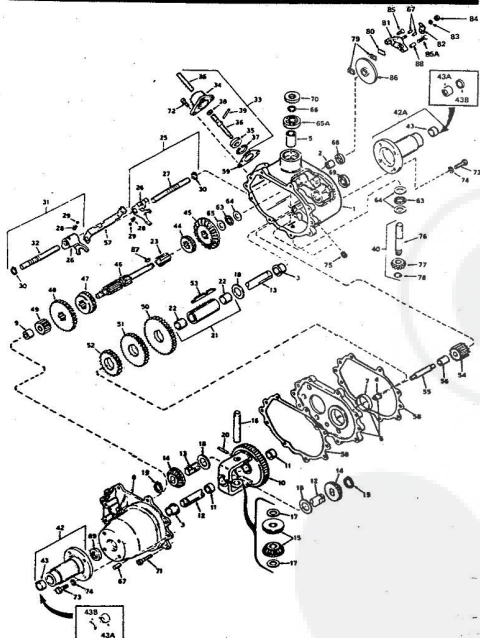

8H.P. ROPER RALLY LAWN TRACTOR MODEL NUMBER L86356R

TRANSAXLE NO. 794126

MODEL NUMBER: 143.649