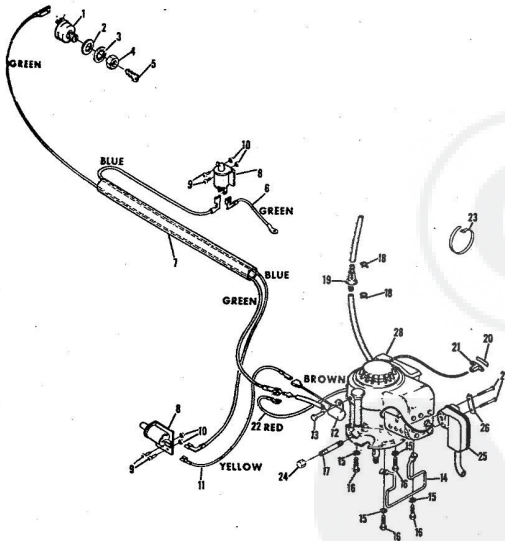

ROPER RALLY 36" LAWN TRACTOR MODEL NUMBER L86156R1