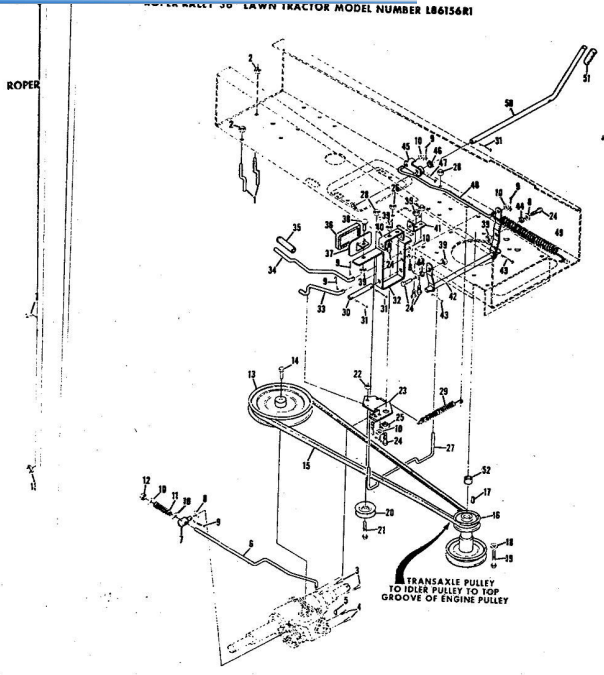

ROPER RALLY 36" LAWN TRACTOR MODEL NUMBER L86156R1

ROPER RALLY 36" LAWN TRACTOR MODEL NUMBER L86156R1