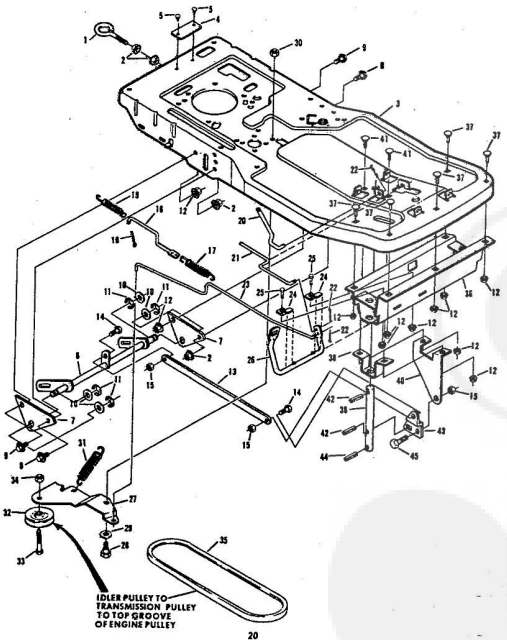

ROPER 32" REAR ENGINE RIDING LAWN MOWER ELECTRIC START 8.0 H.P. MODEL NUMBER K83