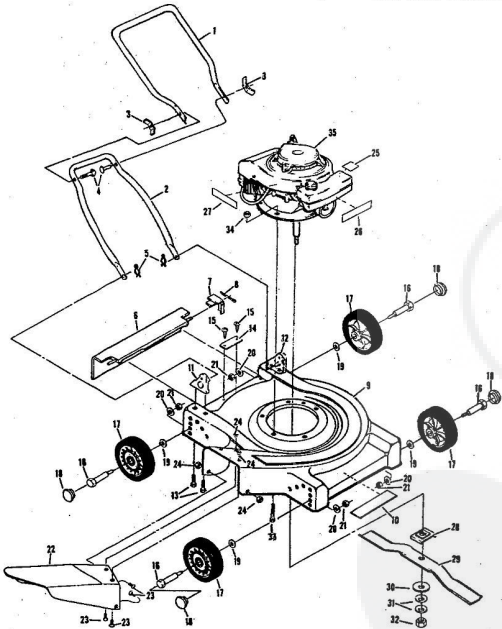

REPAIR PARTS

ROPER 20" 85CC 3.0 H.P. ROTARY LAWN MOWER MODEL NUMBER M1178R

REPAIR PARTS