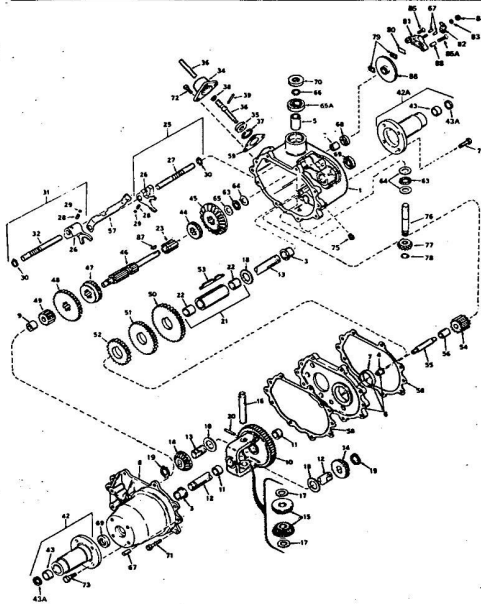

TRANSAXLE NO. 794191 MODEL NUMBER: 143.658