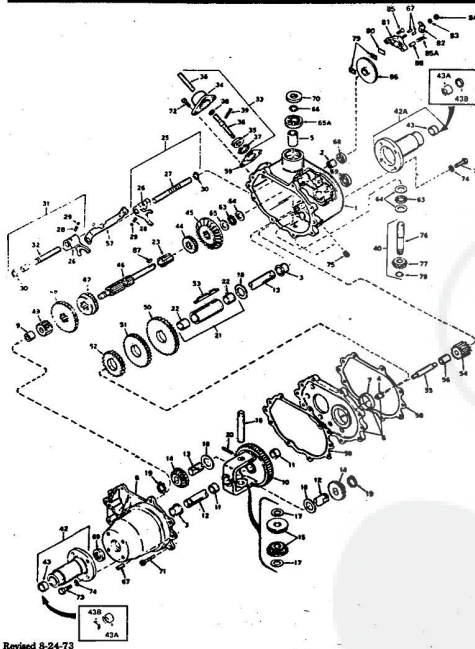

10H.P. ROPER RALLY LAWN TRACTOR MODEL NUMBER L06356R1

TRANSAXLE NO. 794126 MODEL NUMBER: 143.649