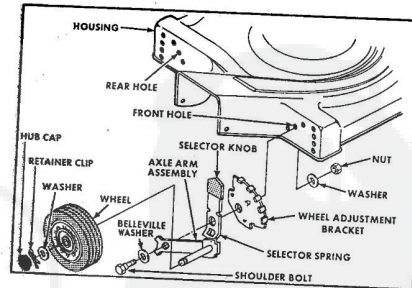

1. This Kit Consist Of The Following Parts:

QUAN.	PART NO.	PART NAME
4	69474	Axle Arm Assembly
4	70683	Selector Spring
4	69470	Selector Knob
4	62335	Wheel Adjustment Bracket
4	64763	Washer, Belleville
4	62333	Shoulder Bolt
4	74400	Washer, Flat Steel .390-1.437 X .074
4	52160	Locknut 3/8-16
4	55015	Washer, Flat Steel .515-1 X .031
1	75225	Retainer Clip
		Instruction Sheet