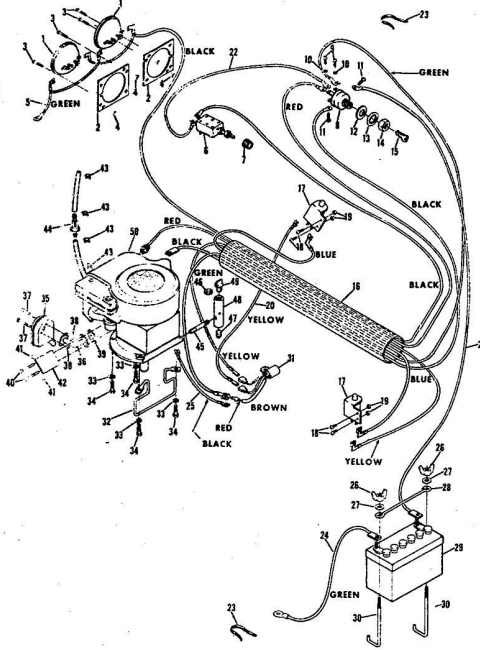

8H.P. ROPER RALLY LAWN TRACTOR MODEL NUMBER L86356R