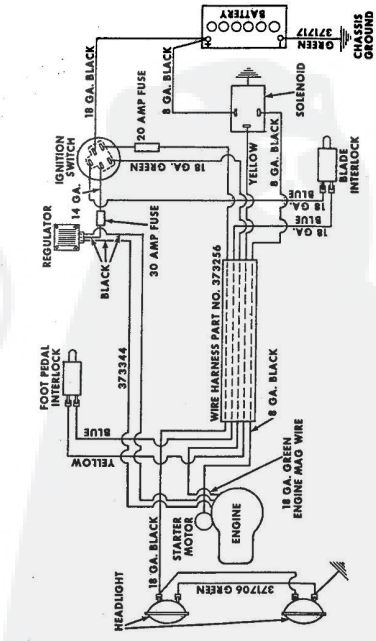

ROPER 36" LAWN TRACTOR 8.0 H.P. ELECTRIC START MODEL NO. L8217AR

ROPER 36" LAWN TRACTOR 8.0 H.P. ELECTRIC START MODEL NO. L8217AR

WIRING DIAGRAM

10 H.P. ROPER RALLY LAWN TRACTOR MODEL NUMBER 106356RT