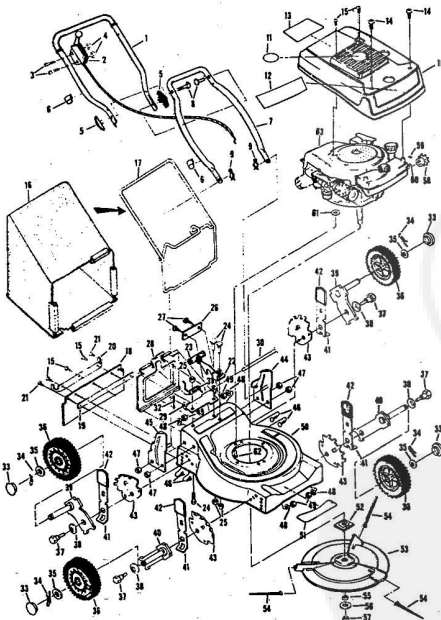

ROPER 20" WHIP STIK™ 4.0 H.P. 164CC REAR BAGGER POWER PROPELLED LAWN MOWER
MODEL NUMBER M6577BR
REPAIR PARTS

ROPER 20" WHIP STIK™ 4.0 H.P. 164CC REAR BAGGER POWER PROPELLED LAWN MOWER
MODEL NUMBER M6577BR