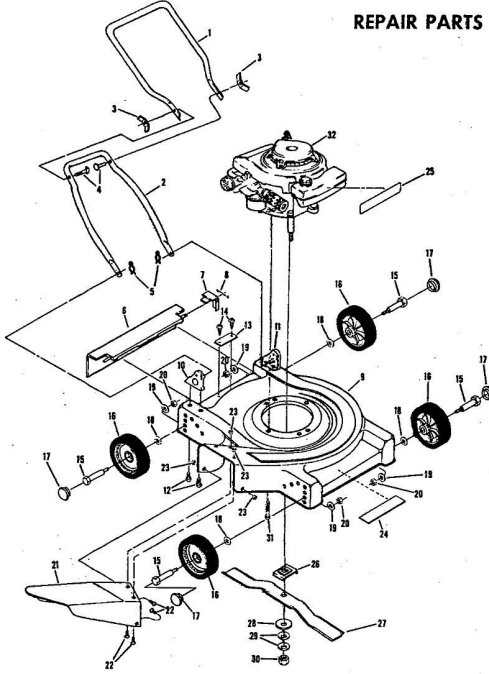

ROPER 20" 127 CC 3.0 H.P. ROTARY LAWN MOWER MODEL NUMBER M1177AR

REPAIR PARTS

ROPER 20" 127 CC 3.0 H.P. ROTARY LAWN MOWER MODEL NUMBER M1177AR

ROPER 20" 85CC 3.0 H.P. ROTARY LAWN MOWER MODEL NUMBER M1178R