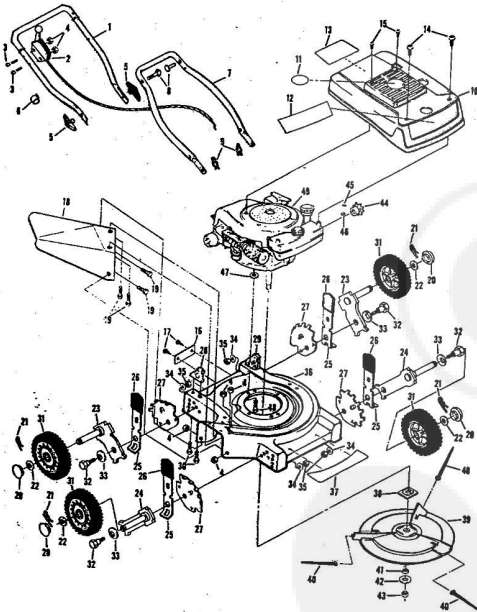

REPAIR PARTS

ROPER 20" WHIP STIK™ 164CC 4.0 H.P. POWER PROPELLED LAWN MOWER MODEL NU