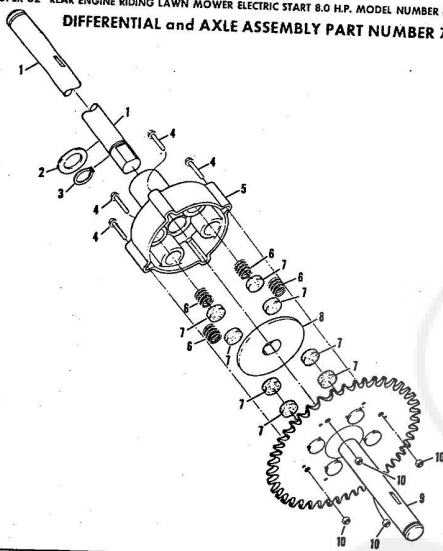

ROPER 32" REAR ENGINE RIDING LAWN MOWER ELECTRIC START 8.0 H.P. MODEL NUMBER K8327AR
DIFFERENTIAL and AXLE ASSEMBLY PART NUMBER 73523

Ref. No.	Part No.	Part Name	Ref. No.	Part No.	Part Name
1	79099	Slip Axle	5	79022	Housing W/Bearings
2	78982	Washer, Thrust .751-1.250 X .0478	6	78979	Spring
3	58586	Retaining Ring	7	78978	Friction Block
4	79017	Screw, Machine Serrated Washer Head 5/16-24 - 2	8	78976	Drive Disc
			9	79100	Fixed Axle Assembly
			10	79018	Nut, Lock 5/16-24