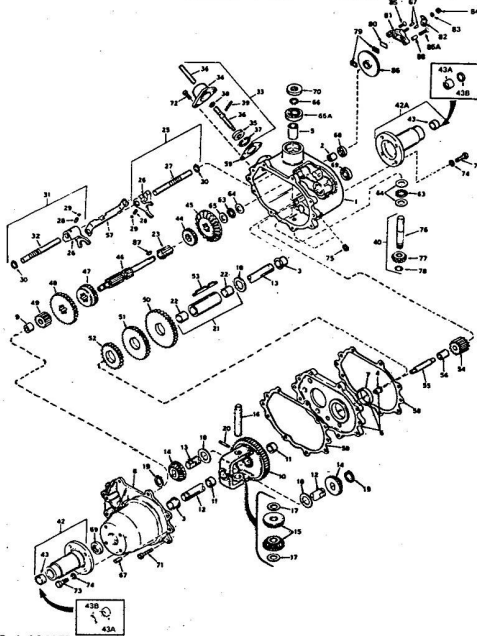

TRANSAXLE NO. 794126

MODEL NUMBER: 143.649