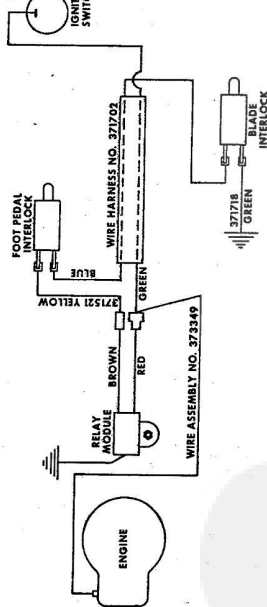

8H.P. ROPER RALLY LAWN TRACTOR MODEL NUMBER L86356R

WIRING DIAGRAM