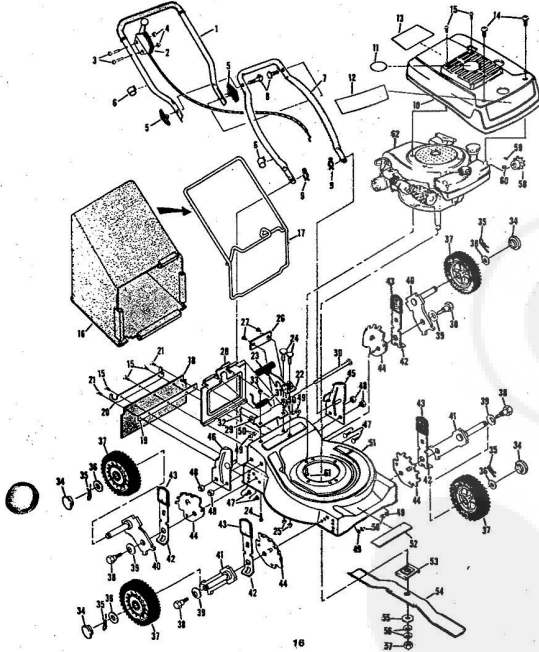

ROPER 20" REAR BAGGER 164 CC 4.0H.P. POWER PROPELLED LAWN MOWER MODEL NUMBER M6537AR
REPAIR PARTS

ROPER 20" REAR BAGGER 164CC 4.0HP. POWER PROPELLED LAWN MOWER MODEL NUMBER