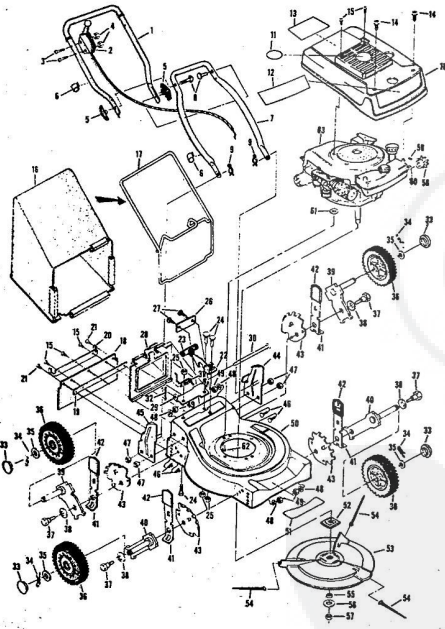

REPAIR PARTS

ROPER 20" WHIP STIK™ 4.0 H.P. 164CC REAR BAGGER POWER PROPELLED LAWN MOW MODEL NUMBER M6577