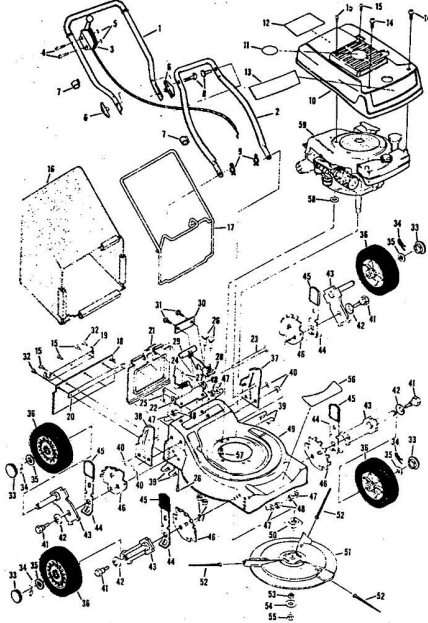

REPAIR PARTS

ROPER 20" WHIP STIK™ REAR BAGGER 4.0 H.P. ROTARY LAWN MOWER MODEL

ROPER 20" WHIP STIK™ 164CC 4.0 H.P. POWER PROPELLED LAWN MOWER MODEL NUMBER M6187AR