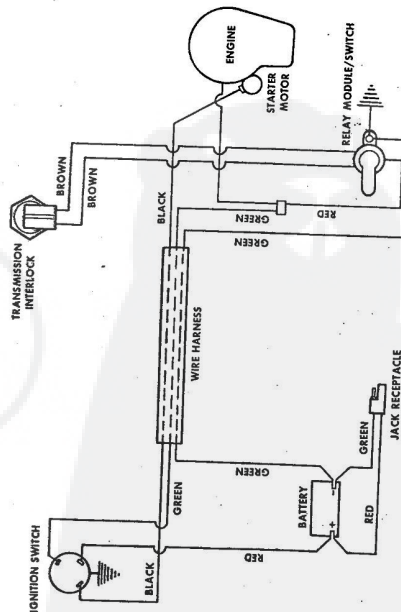

WIRING DIAGRAM

ROPER 32" REAR ENGINE RIDING LAWN MOWER ELECTRIC START 8.0 H.P. MODEL NUMBER K8327AR