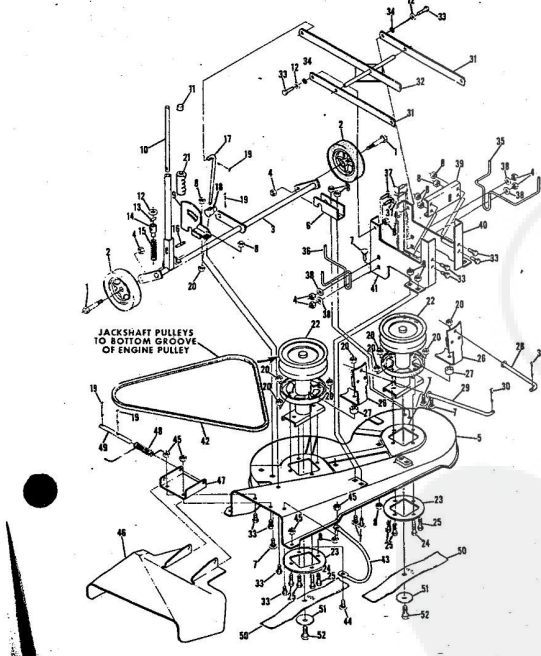

10H.P. ROPER RALLY LAWN TRACTOR MODEL NUMBER L06356R1