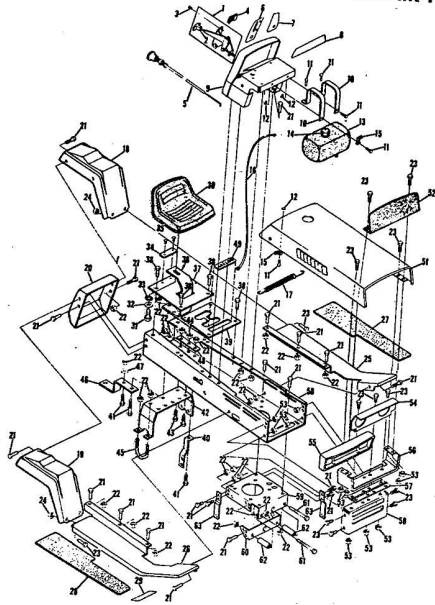

10H.P. ROPER RALLY LAWN TRACTOR MODEL NUMBER L06356R1

BER L06356R1

REPAIR PARTS

10H.P. ROPER RALLY LAWN TRACTOR MODEL NUMBER L06356R1