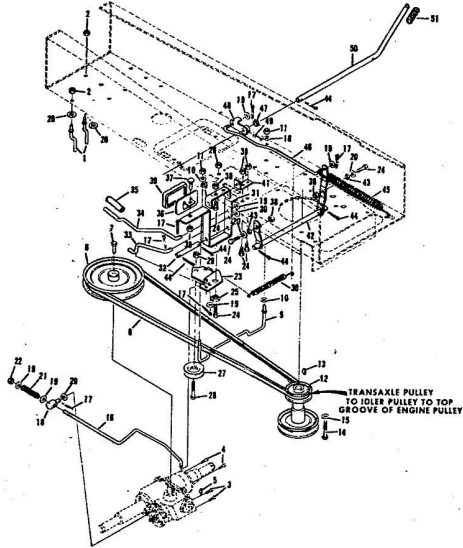

ROPER 36" LAWN TRACTOR 8.0 H.P. ELECTRIC START MODEL NO. L8217AR

ROPER 36" LAWN TRACTOR 8.0 H.P. ELECTRIC START MODEL NO. L8217AR