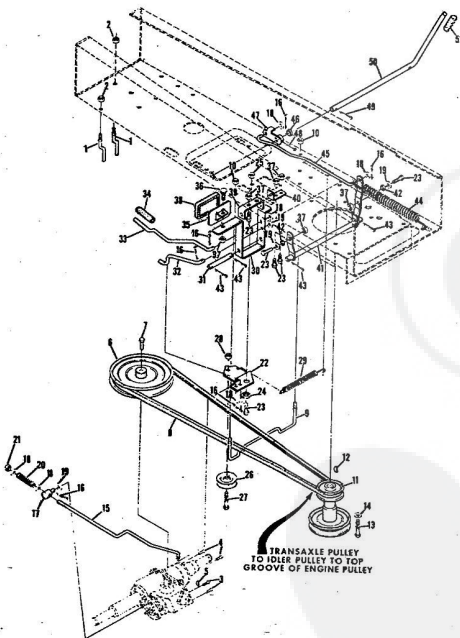

8H.P. ROPER RALLY LAWN TRACTOR MODEL NUMBER L86356R

8H.P. ROPER RALLY LAWN TRACTOR MODEL NUMBER L86356R