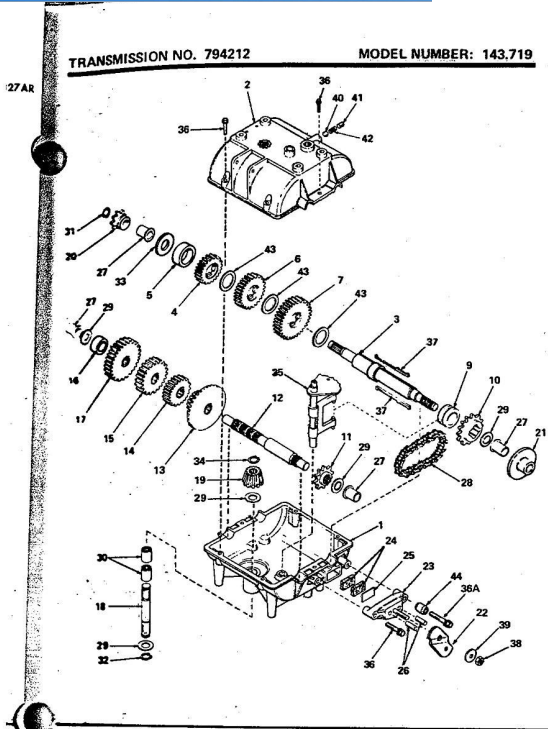

TRANSMISSION NO. 794212 MODEL NUMBER: 143.719

Ref. No.	Part No.	Part Name	Ref. No.	Part No.	Part Name
1	794212	Complete Transmission	25	790007	Plate, Brake pad
2	770061	Cast, Transmission	26	786026	Pin, Dowel
3	772070	Cover, Transmission	27	780105	Bushing, Flanged
4	778102	Shaft, Output and Brake	28	786062	Chain, Roller (No. 41 chain, 22 links)
5	788072	Space	29	780072	Race, Thrust
6	778123	Gear, Spur (25 teeth)	30	790105	Bearing, Needle
7	778124	Gear, Spur (30 teeth)	31	792072	Ring, Retaining
8	784266	Collar, Shift	32	785035	Ring, Retaining
9	786060	Sprocket (14 teeth)	33	780105	Washer
10	786061	Sprocket (10 teeth)	34	788040	Ring, Retaining
11	778134	Shaft, Counter	35	784270	Rod & Fork Assy., Shift
12	778109	Gear, Bevel (42 tooth and 15 tooth spur gear)	36	792073	Screw, Hex hd. taprite, 1/4-20 x 1-1/4
13	778128	Gear, Spur (20 teeth)	36A	792085	Screw, Hex hd. taprite, 1/4-20 x 2-1/4
14	778127	Gear, Spur (25 teeth)	37	792089A	Key
15	786071	Space	38	792075	Nut, 5/16-24 lock
16	778129	Gear, Spur (30 teeth)	39	792076	Washer, Flat, 5/16
17	778135	Shaft, Input	40	792077	Ball, Steel, 5/16"
18	778113	Bevel pinion, input	41	792078	Screw, Set, 3/8-16 x 3/8
19	786047	Sprocket (8 teeth)	42	792079	Spring
20	790003	Disc, Brake	43	780108	Washer, Thrust
21	790004	Lever, Brake	44	786087	Space
22	790005	Holder, Brake pad			
23	790006	Pad, Brake