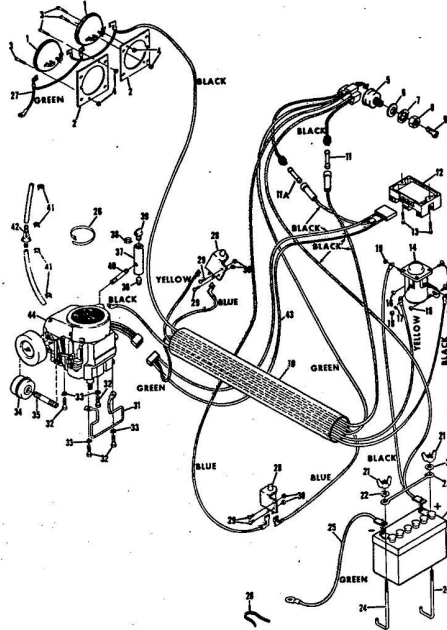

10H.P. ROPER RALLY LAWN TRACTOR MODEL NUMBER L06356R1