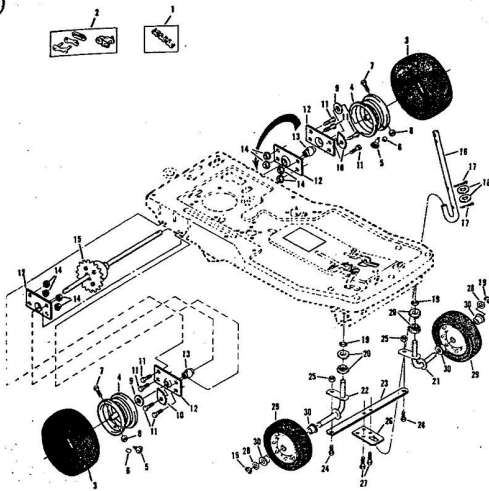

327AR

ROPER 32" REAR ENGINE RIDING LAWN MOWER ELECTRIC START 8.0 H.P. MODEL NUMBER K8327AR