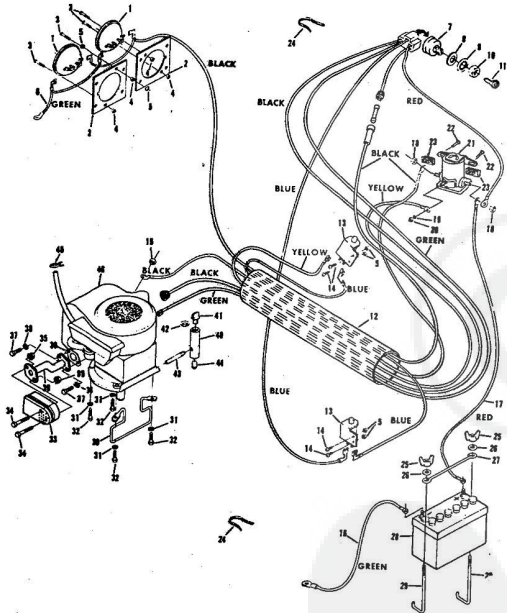

ROPER 36" LAWN TRACTOR 8.0 H.P. ELECTRIC START MODEL NO. L8217AR