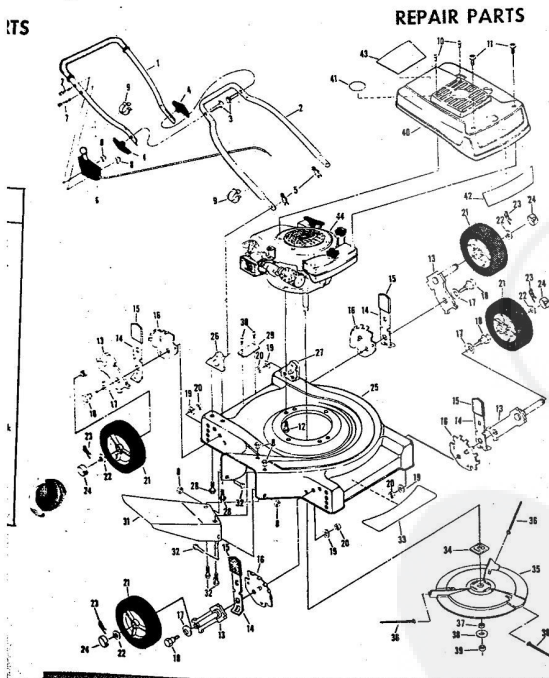

ROPER 20" WHIP STIK™ 3.5 H.P. LAWN MOWER MODEL NUMBER M4167AR

ROPER 20" WHIP STIK™ 3.5 H.P. LAWN MOWER MODEL NUMBER M4167AR