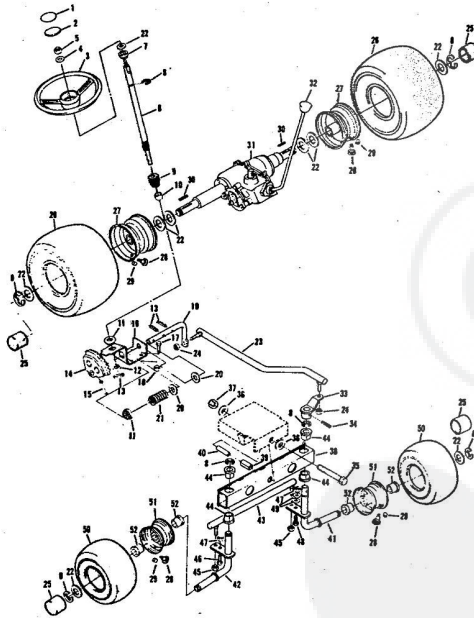

ROPER 36" LAWN TRACTOR 8.0 H.P. ELECTRIC START MODEL NO. L8217AR

ROPER 36" LAWN TRACTOR 8.0 H.P. ELECTRIC START MODEL NO. L8217AR