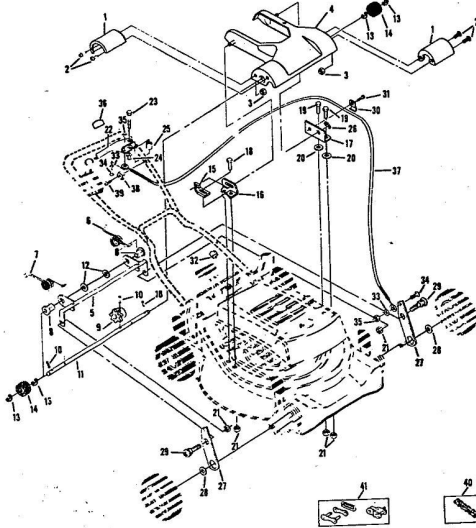

Your complimentary use period has ended. Thank you for using PDF Complete.

Click Here to upgrade to Unlimited Pages and Expanded Features

ROPER 20" WHIP STIK™ 4.0 H.P. 164CC REAR BAGGER POWER PROPELLED LAWN MOWER
MODEL NUMBER M6577AR
REPAIR PARTS

ROPER 20" WHIP STIK™ 4.0 H.P. 164CC REAR BAGGER POWER PROPELLED LAWN MOWER
MODEL NUMBER M6577AR

Ref. No.	Part No.	Part Name	Ref. No.	Part No.	Part Name
1	73629	Drive Cover	23	72978	Bolt, Shoulder (Special) 1/4-28 X 1 5/8
2	73156	Screw, Machine #10-24 X 1/2	24	72979	Nut, Shoulder (Special) 1/4-28
3	53491	Nut, Lock #10-24	25	73405	Spacer
4	73787	Chain Cover Assembly	26	52365	E-Ring 3/8 Shaft
5	73456	Yoke Assembly	27	74162	Lower Link
6	73115	Spring - L.H.	28	74232	Washer, Flat Steel .531-1.187 X .148
7	73122	Spring - R.H.	29	73916	Bolt, Shoulder (Special) 1/4-20
8	73087	Beating	30	73276	Retainer
9	73696	Sprocket	31	55187	Screw, Self-Topping 5/16-18 X 3/4
10	52239	Spring Pin 3/16 X 1	32	58891	Control Cable Clip
11	73628	Driveshaft	33	74190	Spacer
12	73928	Washer, Flat Steel .828-1.25 X .028	34	57155	Screw, Machine #10-24 X 5/8
13	52364	E-Ring 5/8 Shaft	35	69180	Nut, Lock #10-24
14	67773	Driver	36	73442	Decal - Clutch
15	75043	Pivot Adjusting Bracket	37	74159	Cable
16	74617	Pivot - R.H.	38	73755	Cable Clamp
17	74618	Pivot - L.H.	39	68662	Screw, Self-Topping #10 X 7/8
18	54855	Screw, Hex Head 1/4-20 X 5/8	40	74787	Chain #65 (44 Pitches)
19	75243	Screw, Hex Head 1/4-20 X 7/8	41	60472	Repair Link Kit (Incl. Offset and Connecting Link)
20	70000	Washer, Flat Steel .405-.800 X 1/4			
21	74218	Nut, Lock 1/4-20			
22	74161	Lever