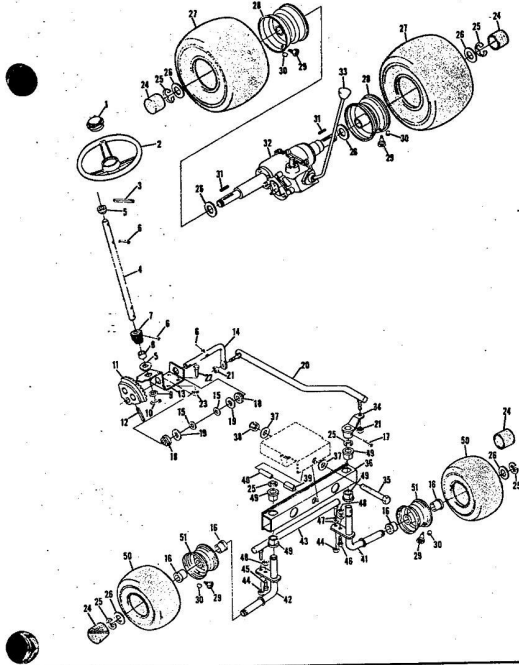

10H.P. ROPER RALLY LAWN TRACTOR MODEL NUMBER L06356R1

10H.P. ROPER RALLY LAWN TRACTOR MODEL NUMBER L06356R1

10H.P. ROPER RALLY LAWN TRACTOR MODEL NUMBER L06356R1