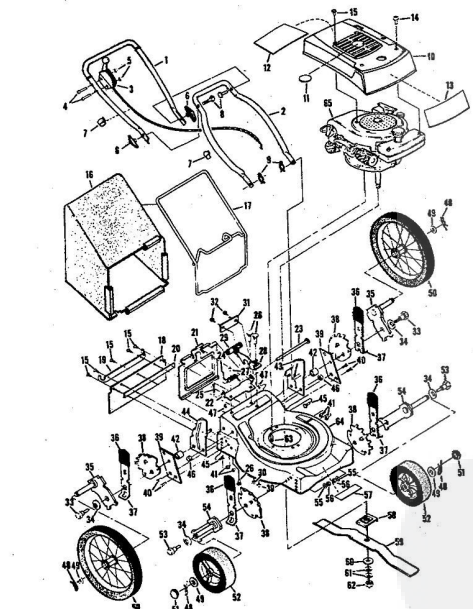

ROPER 20" WHIP STIK™ REAR BAGGER 4.0 H.P. ROTARY LAWN MOWER MODEL NUMBER M6597BR

OPER 20" HIGH WHEEL REAR BAGGER 4.0 HP. ROTARY LAWN MOWER MODEL NUMBER M6517BR