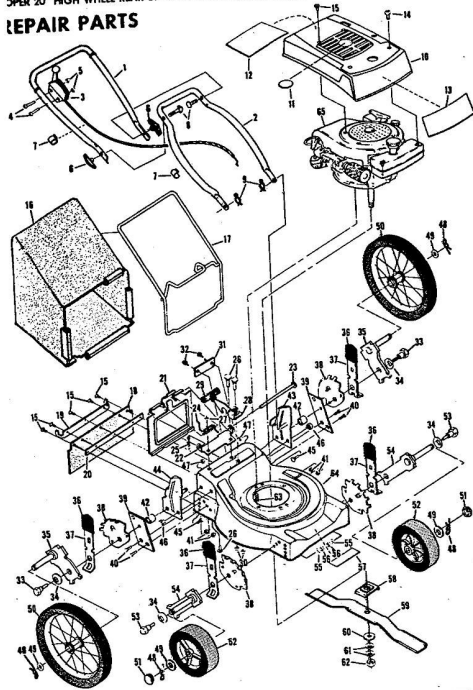

OPER 20" HIGH WHEEL REAR BAGGER 4.0 HP. ROTARY LAWN MOWER MODEL NUMBER M6517BR

OPER 20" HIGH WHEEL REAR BAGGER 4.0 HP. ROTARY LAWN MOWER MODEL NUMBER M6517AR

REPAIR PARTS

OPER 20" HIGH WHEEL REAR BAGGER 4.0 HP. ROTARY LAWN MOWER MODEL NUMBER M6517AR