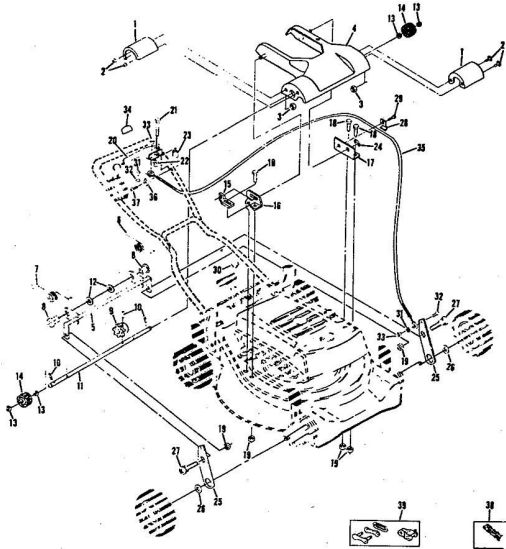

ROPER 20" REAR BAGGER 164CC 4.0HP. POWER PROPELLED LAWN MOWER MODEL NUMBER M6537AR

ROPER 20" REAR BAGGER 164CC 4.0HP. POWER PROPELLED LAWN MOWER MODEL NUMBER M6537AR

Ref. No.	Part No.	Part Name	Ref. No.	Part No.	Part Name
1	73629	Drive Cover	21	72978	Bolt, Shoulder (Special) 1/4-28 X 1 5/8
2	75136	Nut, Lock #10-24	22	72999	Nut, Shoulder (Special) 1/4-28
3	53491	Chain Cover Assembly	23	73405	Spacer
4	73787	Yoke Assembly	24	52365	E-Ring 3/8 Shaft
5	73626	Spring - R.H.	25	74162	Lower Link
6	73115	Spring - L.H.	26	74232	Washer, Flat Steel .531-1.187 X .145
7	73172	Bearing	27	73916	Bolt, Shoulder (Special) 1/4-20 X 1.187
8	73207	Sprocket - 8 Tooth	28	73276	Retainer
9	73696	Spring Pin 3/16 X 1	29	53187	Screw, Self-Tapping 5/16-18 X 3/4
10	52379	Drive Shaft	30	58891	Control Cable Clip
11	73628	Washer, Flat Steel .828-1.25 X .028	31	74190	Spacer
12	73928	E-Ring 5/8 Shaft	32	57155	Screw, Machine #10-24 X 5/8
13	52384	Driver	33	69180	Nut, Lock #10-24
14	69793	Pivot Adjusting Bracket	34	73442	Decal - Clutch
15	75043	Pivot - R.H.	35	74159	Cable
16	74617	Pivot - L.H.	36	73755	Cable Clamp
17	74618	Screw, Hex Head 1/4-20 X 5/8	37	68662	Screw, Self-Tapping #10 X 7/8
18	54395	Nut, Lock 1/4-20	38	74757	Chain #45, (44 Pitch)
19	74210	Lever	39	60472	Repair Link Kit (Incl. Offset and Connecting Link)
20	74161