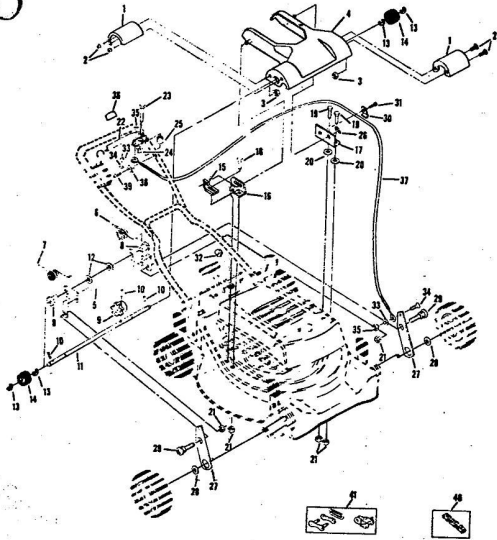

ROPER 20" WHIP STIK™. 4.0 H.P. 164CC REAR BAGGER POWER PROPELLED LAWN MOWER
REPAIR PARTS
MODEL NUMBER M65778R

ROPER 20" WHIP STIK™. 4.0 H.P. 164CC REAR BAGGER POWER PROPELLED LAWN MOWER
MODEL NUMBER M65778R

Ref. No.	Part No.	Part Name	Ref. No.	Part No.	Part Name
1	73620	Drive Cover	23	72978	Bolt, Shoulder (Special) X 1 5/8
2	75136	Nut, Lock #10-24 X 1/2	24	72979	Nut, Shoulder (Special) 1
3	73787	Chain Cover Assembly	25	73405	Spacer
4	73626	Yoke Assembly	26	52365	E-Ring 3/8 Shaft
5	73115	Spring - L.H.	27	74162	Lower Link
6	73172	Spring - R.H.	28	74232	Washer, Flat Steel .531-1.46
7	73687	Bearing	29	73916	Bolt, Shoulder (Special) 1
8	73696	Sprocket	30	73276	Retainer
9	52379	Spring Pin 3/16 X 1	31	55157	Screw, Self-Tapping 5/16 X 3/4
10	73628	Drive Shaft	32	58991	Control Cable Clip
11	73928	Washer, Flat Steel .628-1.25 X .028	33	74190	Spacer
12	52364	E-Ring 5/8 Shaft	34	57155	Screw, Machine #10-24 X 3/4
13	62973	Driver	35	69180	Nut, Lock #10-24
14	75043	Pivot Adjusting Bracket	36	73442	Decal - Clutch
15	74617	Pivot - R.H.	37	74159	Cable
16	74618	Pivot - L.H.	38	73755	Cable Clamp
17	54395	Screw, Hex Head 1/4-20 X 5/8	39	68662	Screw, Self-Tapping #10 X 1/2
18	75243	Screw, Hex Head 1/4-20 X 7/8	40	74787	Chain #65 (44 Pitch)
19	70080	Washer, Flat Steel .405-.860 X 1/4	41	60472	Repair Link Kit (Incl. Offset Connecting Link)
20	74218	Nut, Lock 1/4-20			
21	74161	Lever			
22					

WHEEL
ADJUSTMENT KIT
FOR
MODELS - M1117AR
-M1117BR