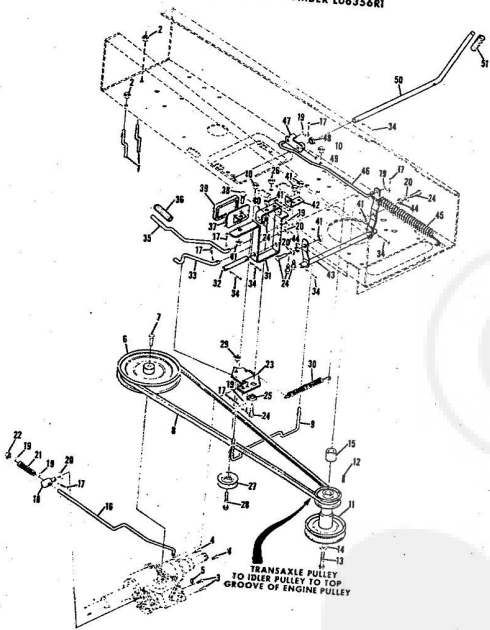

10H.P. ROPER RALLY LAWN TRACTOR MODEL NUMBER L06356R1