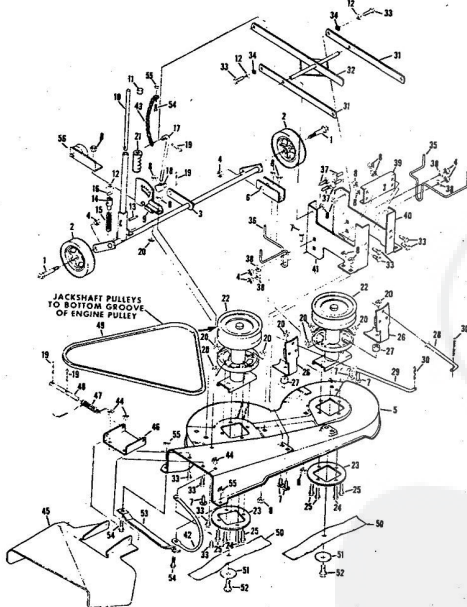

16356R

8 HP. ROPER RALLY LAWN TRACTOR MODEL NUMBER L86356R