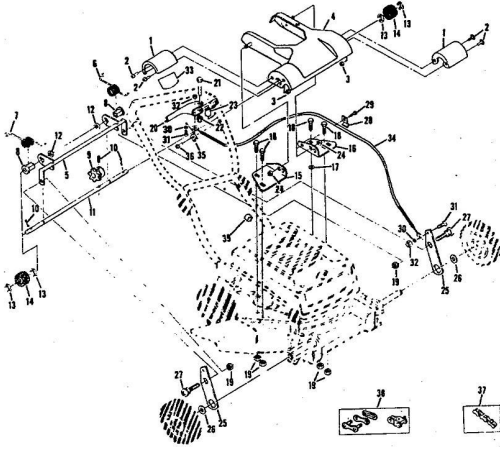

ROPER 20" WHIP STIK™ 164CC 4.0 H.P. POWER PROPELLED LAWN MOWER MODEL NUMBER M6187AR
REPAIR PARTS

ROPER 20" WHIP STIK™ 164CC 4.0 H.P. POWER PROPELLED LAWN MOWER MODEL NUMBER M6187AR

Ref. No.	Part No.	Part Name	Ref. No.	Part No.	Part Name
1	73629	Drive Cover	22	72979	Nut, Shoulder (Special) 1/4-28
2	73136	Screw, Machine #10-24 X 1/2	23	73405	Spacer
3	53491	Nut, Lock #10-24	24	52365	E-Ring 3/8 Shaft
4	72787	Chain Cover Assembly	25	74120	Lower Link
5	73626	Yoke Assembly	26	74232	Washer, Flat Steel .531-1.187 X .148
6	73115	Spring - L.H.	27	73916	Bolt, Shoulder (Special) 1/4-20
7	73722	Spring - R.H.	28	73276	Retainer
8	73057	Bearing	29	55187	Screw, Self-Tapping 5/16-18 X 3/4
9	73696	Sprocket	30	74190	Spacer
10	52379	Spring Pin 3/16 X 1	31	57155	Screw, Machine #10-24 X 5/8
11	73628	Drive Shaft	32	69180	Nut, Lock #10-24
12	73928	Washer, Flat Steel .828-1.25 X .028	33	73442	Decal - Clutch
13	52364	E-Ring 5/8 Shaft	34	74138	Cable
14	69793	Driver	35	73725	Cable Clamp
15	75213	Pivot - R.H.	36	66663	Screw, Self-Tapping #10 X 7/8
16	75214	Pivot - L.H.	37	74787	Chain #65 (44 Pitches)
17	63158	Nut, Lock 1/4-20	38	60472	Repair Link Kit (incl. Offset and Connecting Link)
18	54595	Screw, Hex Head 1/4-20 X 5/8	39	58911	Cable Clip
19	74218	Nut, Lock 1/4-20			
20	74181	Lever			
21	72978	Bolt, Shoulder (Special) 1/4-28 X 1 5/8