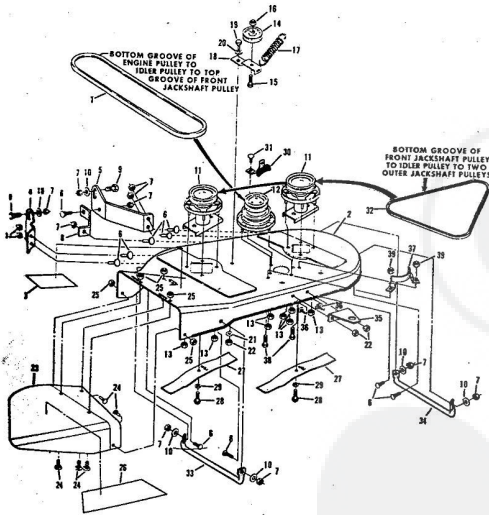

ROPER 32" REAR ENGINE RIDING LAWN MOWER ELECTRIC START 8.0 H.P. MODEL NUMBER K8

LR

ROPER 32" REAR ENGINE RIDING LAWN MOWER ELECTRIC START 8.0 H.P. MODEL NUMBER K8327AR