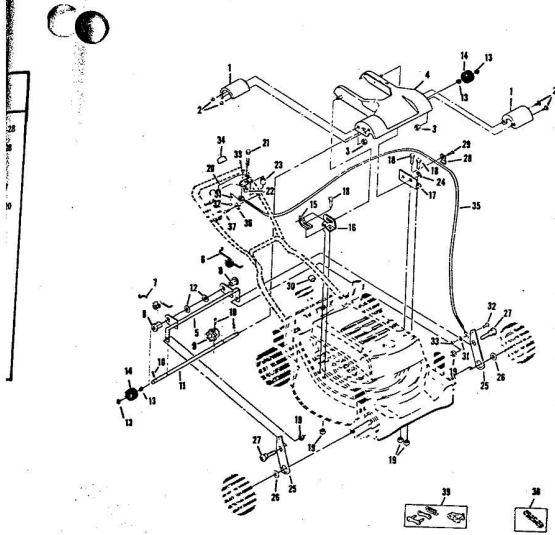

R M6537AR

ROPER 20" REAR BAGGER 164CC 4.0 H.P. POWER-PROPELLED LAWN MOWER MODEL NUMBER M6537BR

ROPER 20" REAR BAGGER 164CC 4.0HP. POWER PROPELLED LAWN MOWER MODEL NU

Ref. No.	Part No.	Part Name	Ref. No.	Part No.	Part Name
1	73629	Drive Cover	21	72978	Bolt, Shoulder (Special) X 1 5/8
2	75136	Nut, Lock -10-24 X 1/2	22	72979	Nut, Shoulder (Special) 1
3	53491	Chain Cover Assembly	23	73405	Spacer
4	73787	Chain Cover Assembly	24	52365	E-Ring 3/8 Shaft
5	73626	Yoke Assembly	25	74152	Lower Link
6	73115	Spring - L.H.	26	74232	Washer, Flat Steel .531-1 X 3/8
7	73172	Spring - R.H.	27	73916	Bolt, Shoulder (Special) 1 X 3/8
8	73067	Bearing	28	73276	Retainer
9	73696	Sprocket - 8 Tooth	29	73276	Screw, Self-Tapping 5/16 X 3/4
10	52379	Spring Pin 2/16 X 1	30	58891	Control Cable Clip
11	73623	Driver Shaft	31	74190	Spacer
12	73928	Washer, Flat Steel .828-1.25 X .026	32	57155	Screw, Machine -10-24 X 3/4
13	52384	E-Ring 5/8 Shaft	33	69180	Nut, Lock #10-24
14	67973	Driver	34	73442	Decal - Clutch
15	75043	Pivot Adjusting Bracket	35	74159	Cable Clamp
16	74617	Pivot - R.H.	36	73508	Screw, Self-Tapping #10-X 3/4
17	74618	Pivot - L.H.	37	74508	Chain, #45, (44 Pitches)
18	54395	Screw, Hex Head 1/4-20 X 5/8	38	74787	Repair Link Kit (Incl. Offs. Connecting Link)
19	74218	Nut, Lock 1/4-20	39	60472	
20	74161	Lever			

10

37BR

ROPER 20" WHIP STIK™ 4.0 H.P. 164CC REAR BAGGER POWER PROPELLED LAWN MOWER MODEL NUMBER M6577AR