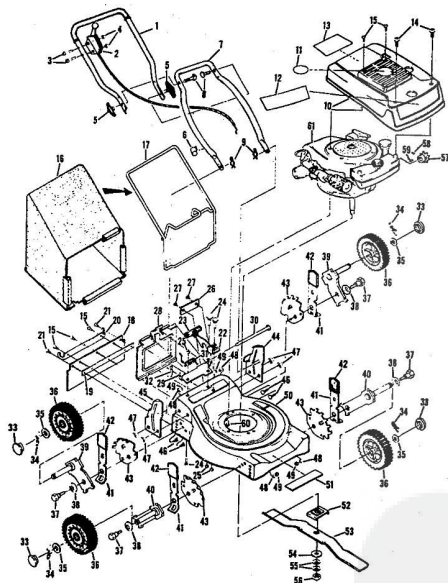

ROPER 20" REAR BAGGER 164CC 4.0 H.P. POWER-PROPELLED LAWN MOWER MODEL NUMBER M6537BR

ROPER 20" REAR BAGGER 164CC 4.0 H.P. POWER-PROPELLED LAWN MOWER MODEL NUMBER M6537BR