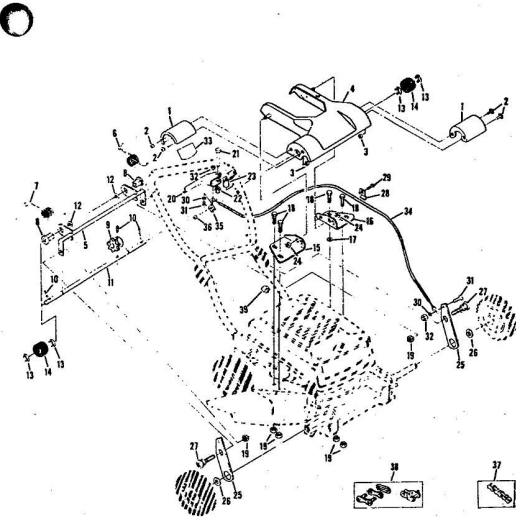

ROPER 20" WHIP STIK™ 164CC 4.0 H.P. POWER-PROPELLED LAWN MOWER MODEL NUMBER M6187BR
REPAIR PARTS

ROPER 20" WHIP STIK™ 164CC 4.0 H.P. POWER PROPELLED LAWN MOWER MODEL NUMB

Ref. No.	Part No.	Part Name	Ref. No.	Part No.	Part Name
1	73629	Drive Cover	22	72979	Nut, Shoulder (Special) 1/4-2
2	75136	Screw, Machine #10-24 X 1/2	23	73405	Spacer
3	53491	Nut, Lock #10-24	24	53265	E-Ring 3/8 Shaft
4	73787	Chain Cover Assembly	25	74162	Lower Link
5	75216	Yoke Assembly	26	74232	Washer, Flat Steel .531-1.187
6	73115	Spring - L.H.		148	
7	73172	Spring - R.H.	27	73916	Bolt, Shoulder (Special) 1/4-2
8	73087	Bearing	28	72226	Retainer
9	73996	Sprocket - 8 Tooth	29	55187	Screw, Self-Tapping 5/16-18
10	52379	Spring Pin 3/16 X 1	30	74190	Spacer
11	74528	Drive Shaft	31	57155	Screw, Machine #10-24 X 5/8
12	73928	Washer, Flat Steel .828-1.25	32	69180	Nut, Lock #10-24
13	52364	X .028	33	73442	Decal - Clutch
14	69773	Driver	34	74158	Cable
15	52813	Pivot - R.H.	35	73755	Screw, Self-Tapping #10 X 7/16
16	73714	Pivot - L.H.	36	68662	Chain #65 (44 Pitches)
17	63128	Washer, Flat Steel .265-3/4	37	74787	Repair Link Kit (Incl. Offset and Connecting Link)
18	54395	Screw, Hex Head 1/4-20 X 5/8	38	60472	
19	74218	Nut, Lock 1/4-20	39	58891	Cable Clip
20	74161	Lever			
21	72978	Bolt, Shoulder (Special) 1/4-28 X 1 5/8