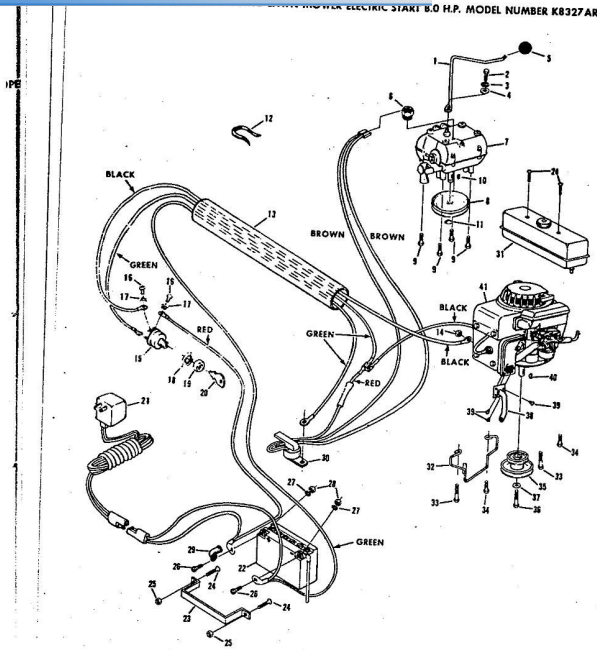

ROPER 32" REAR ENGINE RIDING LAWN MOWER ELECTRIC START 8.0 H.P. MODEL NUMBER