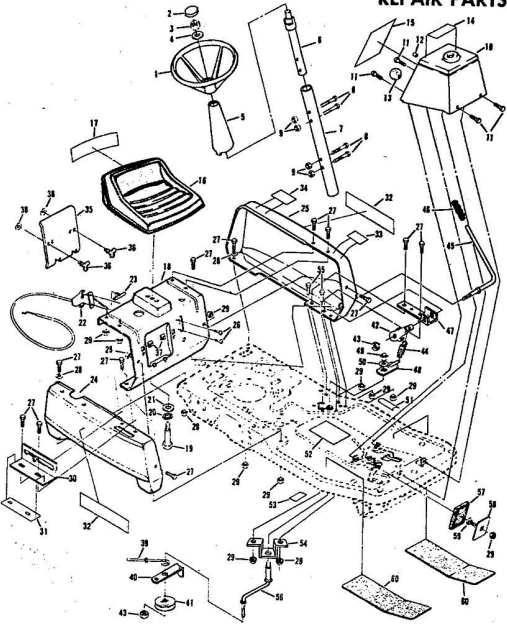

ROPER 32" REAR ENGINE RIDING LAWN MOWER ELECTRIC START 8.0 H.P. MODEL NUMBER K8327AR

ROPER 32" REAR ENGINE RIDING LAWN MOWER ELECTRIC START 8.0 H.P. MODEL NUMBER K8327AR

REPAIR PARTS

ROPER 32" REAR ENGINE RIDING LAWN MOWER ELECTRIC START 8.0 H.P. MODEL NUMBER K