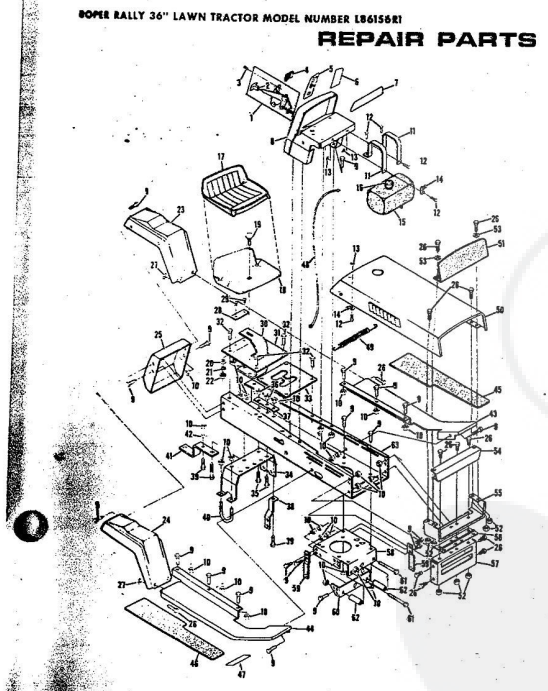

WIRING DIAGRAM

ROPER 32" REAR ENGINE RIDING LAWN MOWER ELECTRIC START 8.0 H.P. MODEL NUMBER K8327AR

TRANSMISSION NO. 794212 MODEL NUMBER: 143.719

Ref. No.	Part No.	Part Name	Ref. No.	Part No.	Part Name
1	794212	Complete Transmission	25	790007	Plate, Brake pad
2	770061	Cast, Transmission	26	786026	Pin, Dowel
3	772070	Cover, Transmission	27	780105	Bushing, Flanged
4	778102	Shaft, Output and Brake	28	786062	Chain, Roller (No. 41 chain, 22 links)
5	788072	Space	29	780072	Race, Thrust
6	778123	Gear, Spur (25 teeth)	30	790105	Bearing, Needle
7	778124	Gear, Spur (30 teeth)	31	792072	Ring, Retaining
8	784266	Collar, Shift	32	785035	Ring, Retaining
9	786060	Sprocket (14 teeth)	33	780105	Washer
10	786061	Sprocket (10 teeth)	34	788040	Ring, Retaining
11	778134	Shaft, Counter	35	784270	Rod & Fork Assy., Shift
12	778109	Gear, Bevel (42 tooth and 15 tooth spur gear)	36	792073	Screw, Hex hd. taprite, 1/4-20 x 1-1/4
13	778128	Gear, Spur (20 teeth)	36A	792085	Screw, Hex hd. taprite, 1/4-20 x 2-1/4
14	778127	Gear, Spur (25 teeth)	37	792089A	Key
15	786071	Space	38	792075	Nut, 5/16-24 lock
16	778129	Gear, Spur (30 teeth)	39	792076	Washer, Flat, 5/16
17	778135	Shaft, Input	40	792077	Ball, Steel, 5/16"
18	778113	Bevel pinion, input	41	792078	Screw, Set, 3/8-16 x 3/8
19	786047	Sprocket (8 teeth)	42	792079	Spring
20	790003	Disc, Brake	43	780108	Washer, Thrust
21	790004	Lever, Brake	44	786087	Space
22	790005	Holder, Brake pad			
23	790006	Pad, Brake			