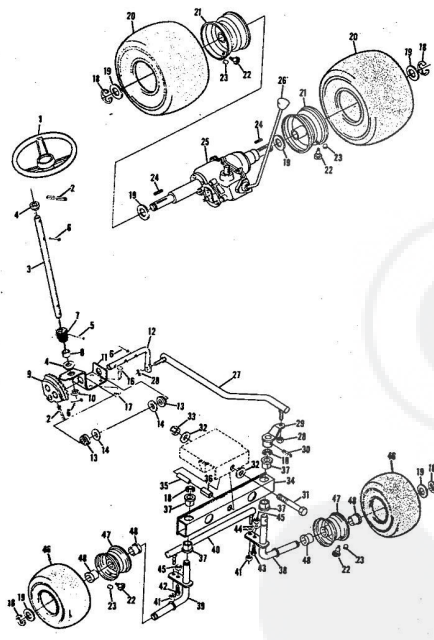

ROPER RALLY 36" LAWN TRACTOR MODEL NUMBER L86156R1

ROPER RALLY 36" LAWN TRACTOR MODEL NUMBER L86156R1