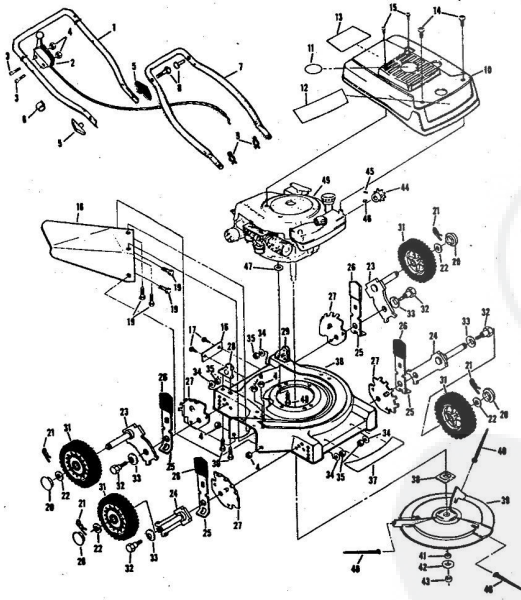

ROPER 20" WHIP STIK™ 164CC 4.0 H.P. POWER-PROPELLED LAWN MOWER MODEL NUMBER M6187BR
REPAIR PARTS

ROPER 20" WHIP STIK™ 164CC 4.0 H.P. POWER-PROPELLED LAWN MOWER MODEL NUMBER M6187BR