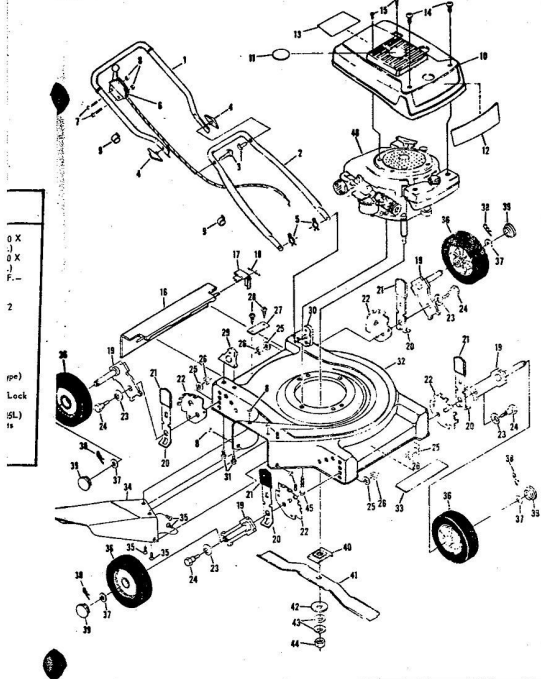

ROPER 20" 3.5HP. 148CC ROTARY LAWN MOWER MODEL NUMBER M417AR

ROPER 20" 3.5HP. 148CC ROTARY LAWN MOWER MODEL NUMBER M417AR