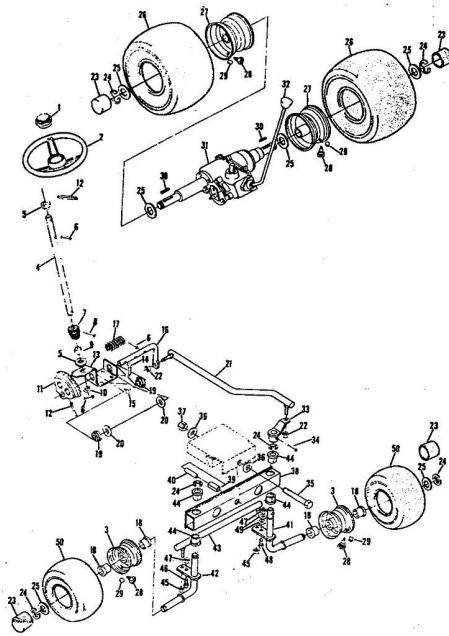

16356R

8 HP. ROPER RALLY LAWN TRACTOR MODEL NUMBER L86356R