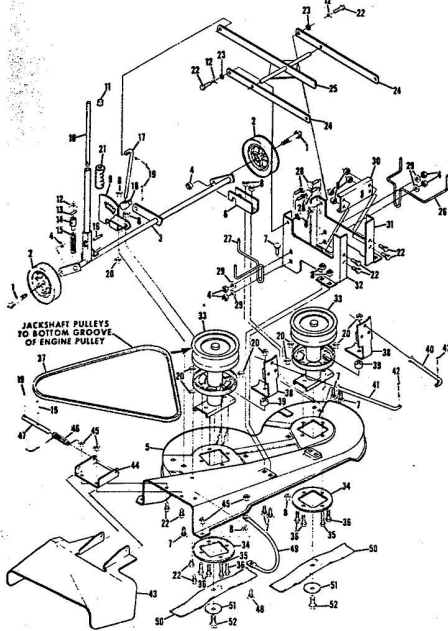

ROPER RALLY 36" LAWN TRACTOR MODEL NUMBER L86156R1

ROPER RALLY 36" LAWN TRACTOR MODEL NUMBER L86156R1