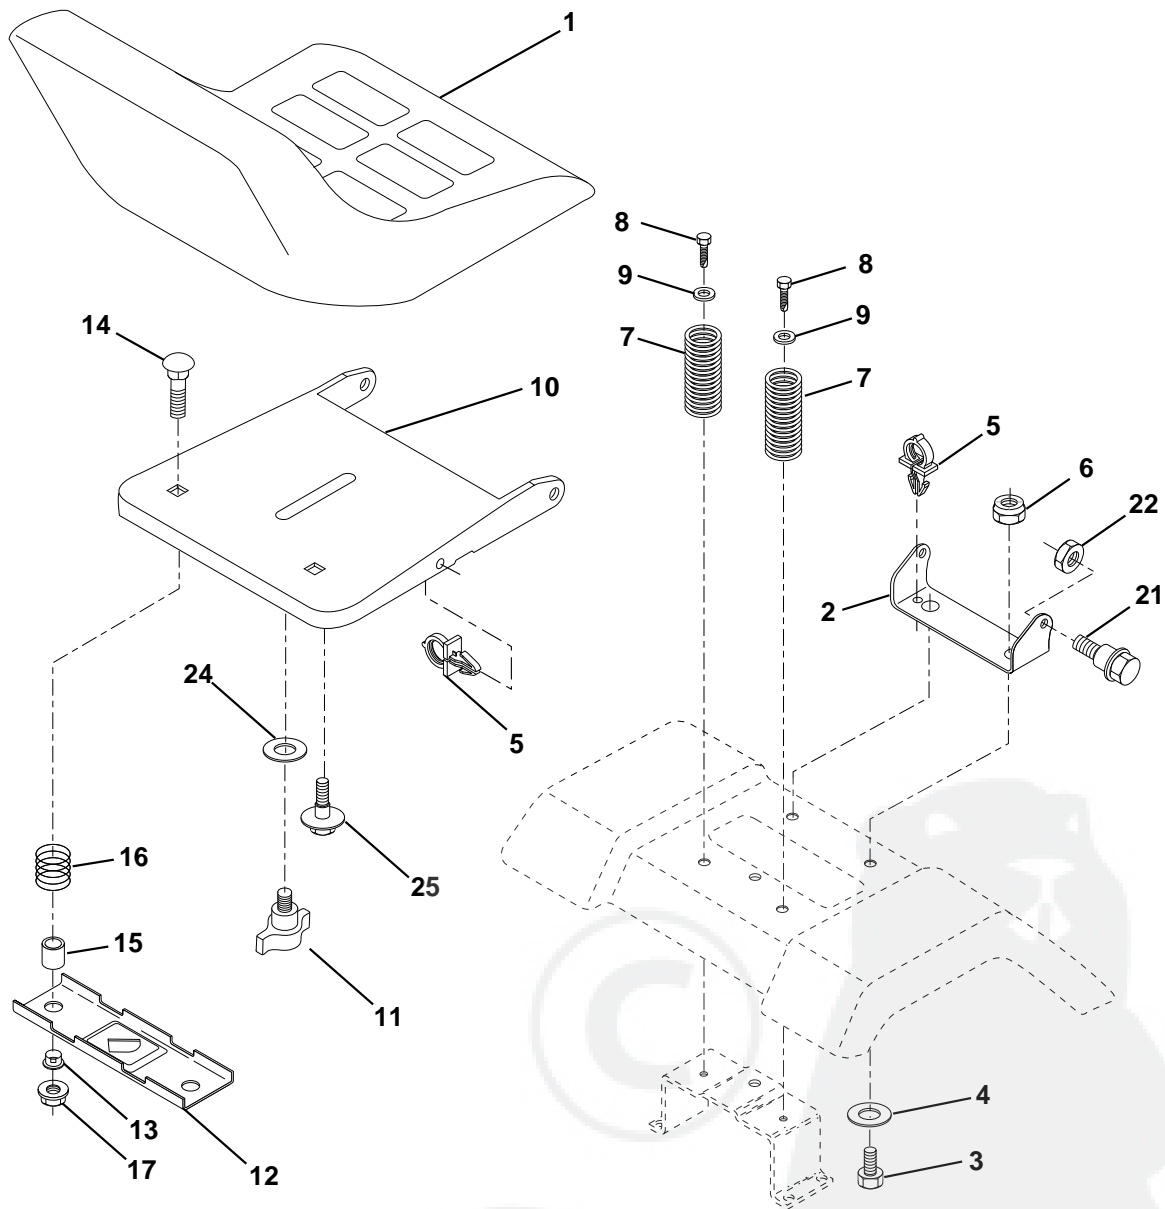

NOTE: All component dimensions given in U.S. inches.
1 inch = 25.4 mm.

REPAIR PARTS

TRACTOR - MODEL NO. YTH130 (HEYTH130H), PRODUCT NO. 954 17 00-06
ENGINE

OPTIONAL EQUIPMENT
Spark Arrester

REPAIR PARTS

TRACTOR - MODEL NO. YTH130 (HEYTH130H), PRODUCT NO. 954 17 00-06

ENGINE

KEY NO.	PART NO.	DESCRIPTION
1	532141359	Control Th/ch 20 22 LH Flag
2	817720410	Screw Hex Thd Cut 1/4-20x5/8 T
3	-----	Engine B&S Model No. 28R707 (Order Parts From Engine Manufacturer)
4	532137348	Muffler LT B&S 12/12.5/13HP
13	532272293	Gasket Eng 1 313 Id Tin Plated
14	813280324	Nipple Pipe 3/8 Npt X 3"
15	813200300	Elbow Std 90 Degree 3/8-18 Npt
16	811050600	Washer Lock Ext Tooth 3/8
23	532159880	Shield Browning/Debris Guard
29	532137180	Kit Spark Arrestor (Flat Scrn)
31	532161911	Tank Fuel Front 2 00
32	532140527	Cap Asm Fuel W/sym Vented
33	532123487	Clamp Hose Black
35	817490512	Screw
37	532137040	Line Fuel 20"
38	-----	Plug Oil Drain (Order From Engine Manufacturer)
40	532124028	Bushing Snap Nyl Blk Fuel Line
44	817490412	Screw Hexwsh Thdrol 1/4-20x3/4
46	819091416	Washer 9/32 X 7/8 X 16 Ga
62	810040500	Washer Lock Hvy Hlcl Spr 5/16
66	532127951	Stop Throttle 3000 RPM
72	871070512	Screw Hexhd Cap 5/16-18x 3/4
78	817490620	Screw Thdrol 3/8-16x1-1/4 TYTT
81	532128861	Nut Flange 1/4-20 Starter Nut

NOTE: All component dimensions given in U.S. inches
1 inch = 25.4 mm

REPAIR PARTS

TRACTOR - MODEL NO. YTH130 (HEYTH130H), PRODUCT NO. 954 17 00-06

SEAT ASSEMBLY

KEY PART NO. NO.

DESCRIPTION

1	532140839	Seat
2	532140551	Bracket Pivot Seat 8 720
3	874760616	Bolt Fin Hex 3/8-16unc X 1
4	819131610	Washer 13/32 X 1 X 10 Ga
5	532145006	Clip Push-In
6	873800600	Nut Hex w/Ins. 3/8-16 Unc
7	532124181	Spring Seat Cprsn 2 250 Blk Zi
8	817490616	Screw Thdrol 3/8-16 X 1 Ty-tt
9	819131614	Washer 13/32 X 1 X 14 Ga.
10	532155925	Pan Seat
11	532166369	Knob Seat Adj. Wingnut
12	532121246	Bracket Mounting Switch