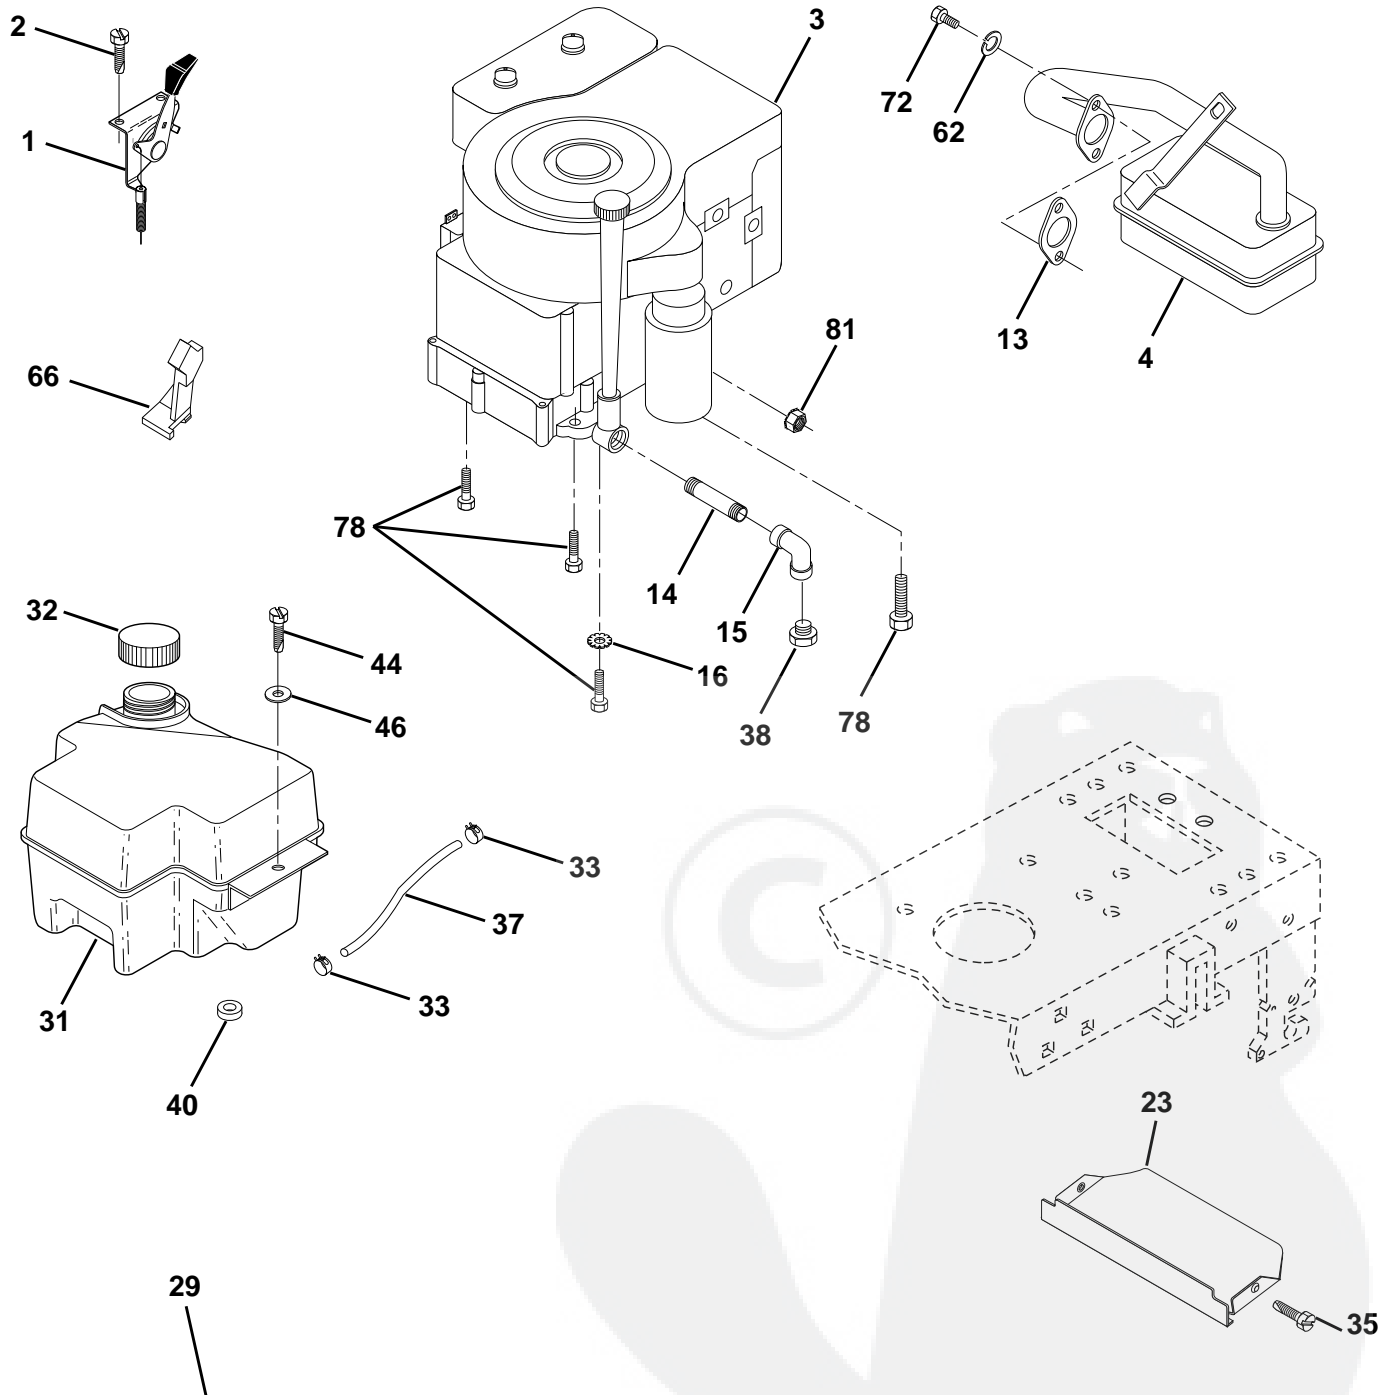

REPAIR PARTS

TRACTOR - MODEL NO. YTH130 (HEYTH130H), PRODUCT NO. 954 17 00-06
ENGINE

OPTIONAL EQUIPMENT
Spark Arrester

REPAIR PARTS

TRACTOR - MODEL NO. YTH130 (HEYTH130H), PRODUCT NO. 954 17 00-06

ENGINE

KEY NO.	PART NO.	DESCRIPTION
1	532141359	Control Th/ch 20 22 LH Flag
2	817720410	Screw Hex Thd Cut 1/4-20x5/8 T
3	-----	Engine B&S Model No. 28R707 (Order Parts From Engine Manufacturer)
4	532137348	Muffler LT B&S 12/12.5/13HP
13	532272293	Gasket Eng 1 313 Id Tin Plated
14	813280324	Nipple Pipe 3/8 Npt X 3"
15	813200300	Elbow Std 90 Degree 3/8-18 Npt
16	811050600	Washer Lock Ext Tooth 3/8
23	532159880	Shield Browning/Debris Guard
29	532137180	Kit Spark Arrestor (Flat Scrn)
31	532161911	Tank Fuel Front 2 00
32	532140527	Cap Asm Fuel W/sym Vented
33	532123487	Clamp Hose Black
35	817490512	Screw
37	532137040	Line Fuel 20"
38	-----	Plug Oil Drain (Order From Engine Manufacturer)
40	532124028	Bushing Snap Nyl Blk Fuel Line
44	817490412	Screw Hexwsh Thdrol 1/4-20x3/4
46	819091416	Washer 9/32 X 7/8 X 16 Ga
62	810040500	Washer Lock Hvy Hlcl Spr 5/16
66	532127951	Stop Throttle 3000 RPM
72	871070512	Screw Hexhd Cap 5/16-18x 3/4
78	817490620	Screw Thdrol 3/8-16x1-1/4 TYTT
81	532128861	Nut Flange 1/4-20 Starter Nut

NOTE: All component dimensions given in U.S. inches
1 inch = 25.4 mm