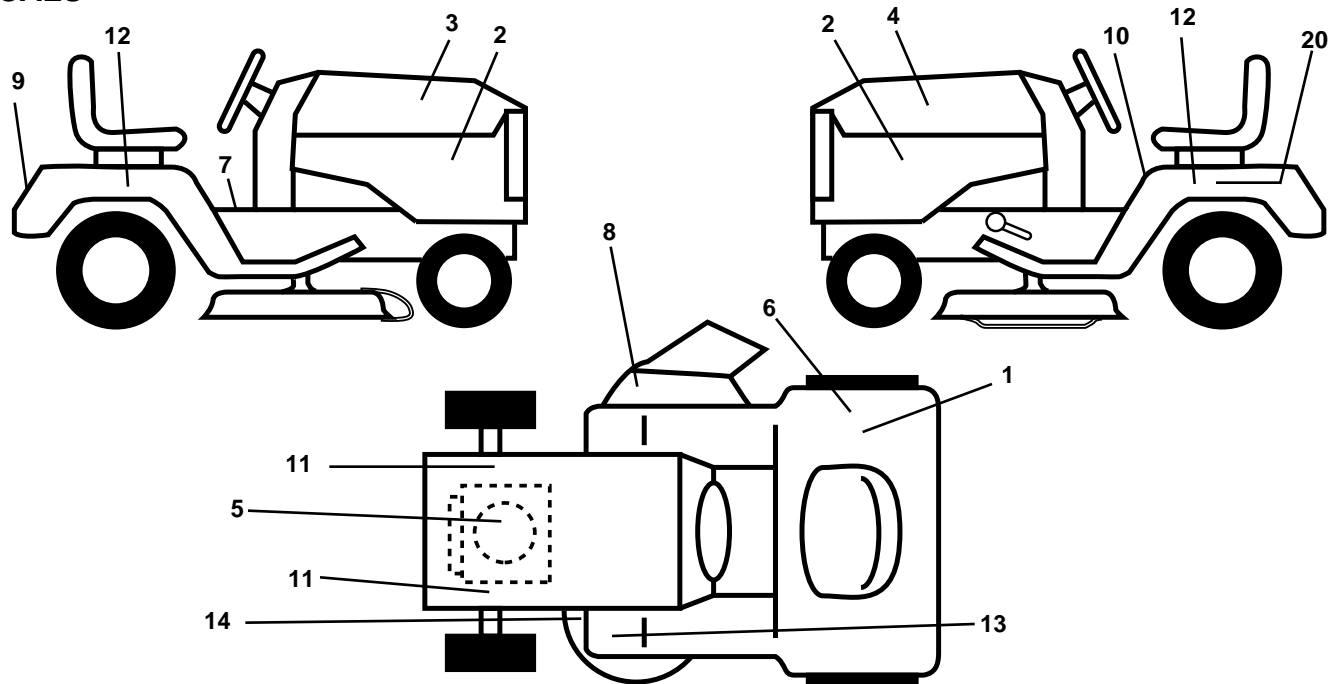

NOTE: All component dimensions given in U.S. inches
1 inch = 25.4 mm

REPAIR PARTS

TRACTOR - MODEL NO. YTH130 (HEYTH130H), PRODUCT NO. 954 17 00-06

SEAT ASSEMBLY

KEY PART NO. NO.

DESCRIPTION

1	532140839	Seat
2	532140551	Bracket Pivot Seat 8 720
3	874760616	Bolt Fin Hex 3/8-16unc X 1
4	819131610	Washer 13/32 X 1 X 10 Ga
5	532145006	Clip Push-In
6	873800600	Nut Hex w/Ins. 3/8-16 Unc
7	532124181	Spring Seat Cprsn 2 250 Blk Zi
8	817490616	Screw Thdrol 3/8-16 X 1 Ty-tt
9	819131614	Washer 13/32 X 1 X 14 Ga.
10	532155925	Pan Seat
11	532166369	Knob Seat Adj. Wingnut
12	532121246	Bracket Mounting Switch

NOTE: All component dimensions given in U.S. inches.
1 inch = 25.4 mm

REPAIR PARTS

TRACTOR - MODEL NO. YTH130 (HEYTH130H), PRODUCT NO. 954 17 00-06

DECALS

KEY NO.	PART NO.	DESCRIPTION	KEY NO.	PART NO.	DESCRIPTION
1	532126187	Decal 100 DBA	13	532159737	Decal Brake/Clutch Symbol LT
2	532159713	Decal Panel Side B&S Logo	14	532160396	Decal V-Belt Schematic
3	532151480	Decal Hood LH	20	532145005	Decal Bat Dan/Psn
4	532151478	Decal Hood RH	--	532162598	Decal Drawbar Load Limit
5	532273212	Decal HP Engine	--	532142341	Decal Drawbar Cntrl Mvt Hyd LT
6	532145437	Decal Euro Stand CE	--	532154515	Pad Footrest LH STLT
7	532140837	Decal Saddle Brake	--	532154516	Pad Footrest RH STLT
8	532145494	Decal Mower Cutting Symbol	--	532138311	Decal Handle Lft Height Adjust
9	532150617	Decal Fender Husq	--	532156717	Manual Operator's (Euro.)
10	532145498	Decal Read Owner's Manual Syms.	--	532156718	Manual Operator's (Scan.)
11	532159736	Decal Chassis Hot Muffler	Available accessories not included with tractor:		
12	532157007	Decal Fender Auto Husq	--	CE42	Grass Catcher
			--	MK420	Mulch Kit w/Blades