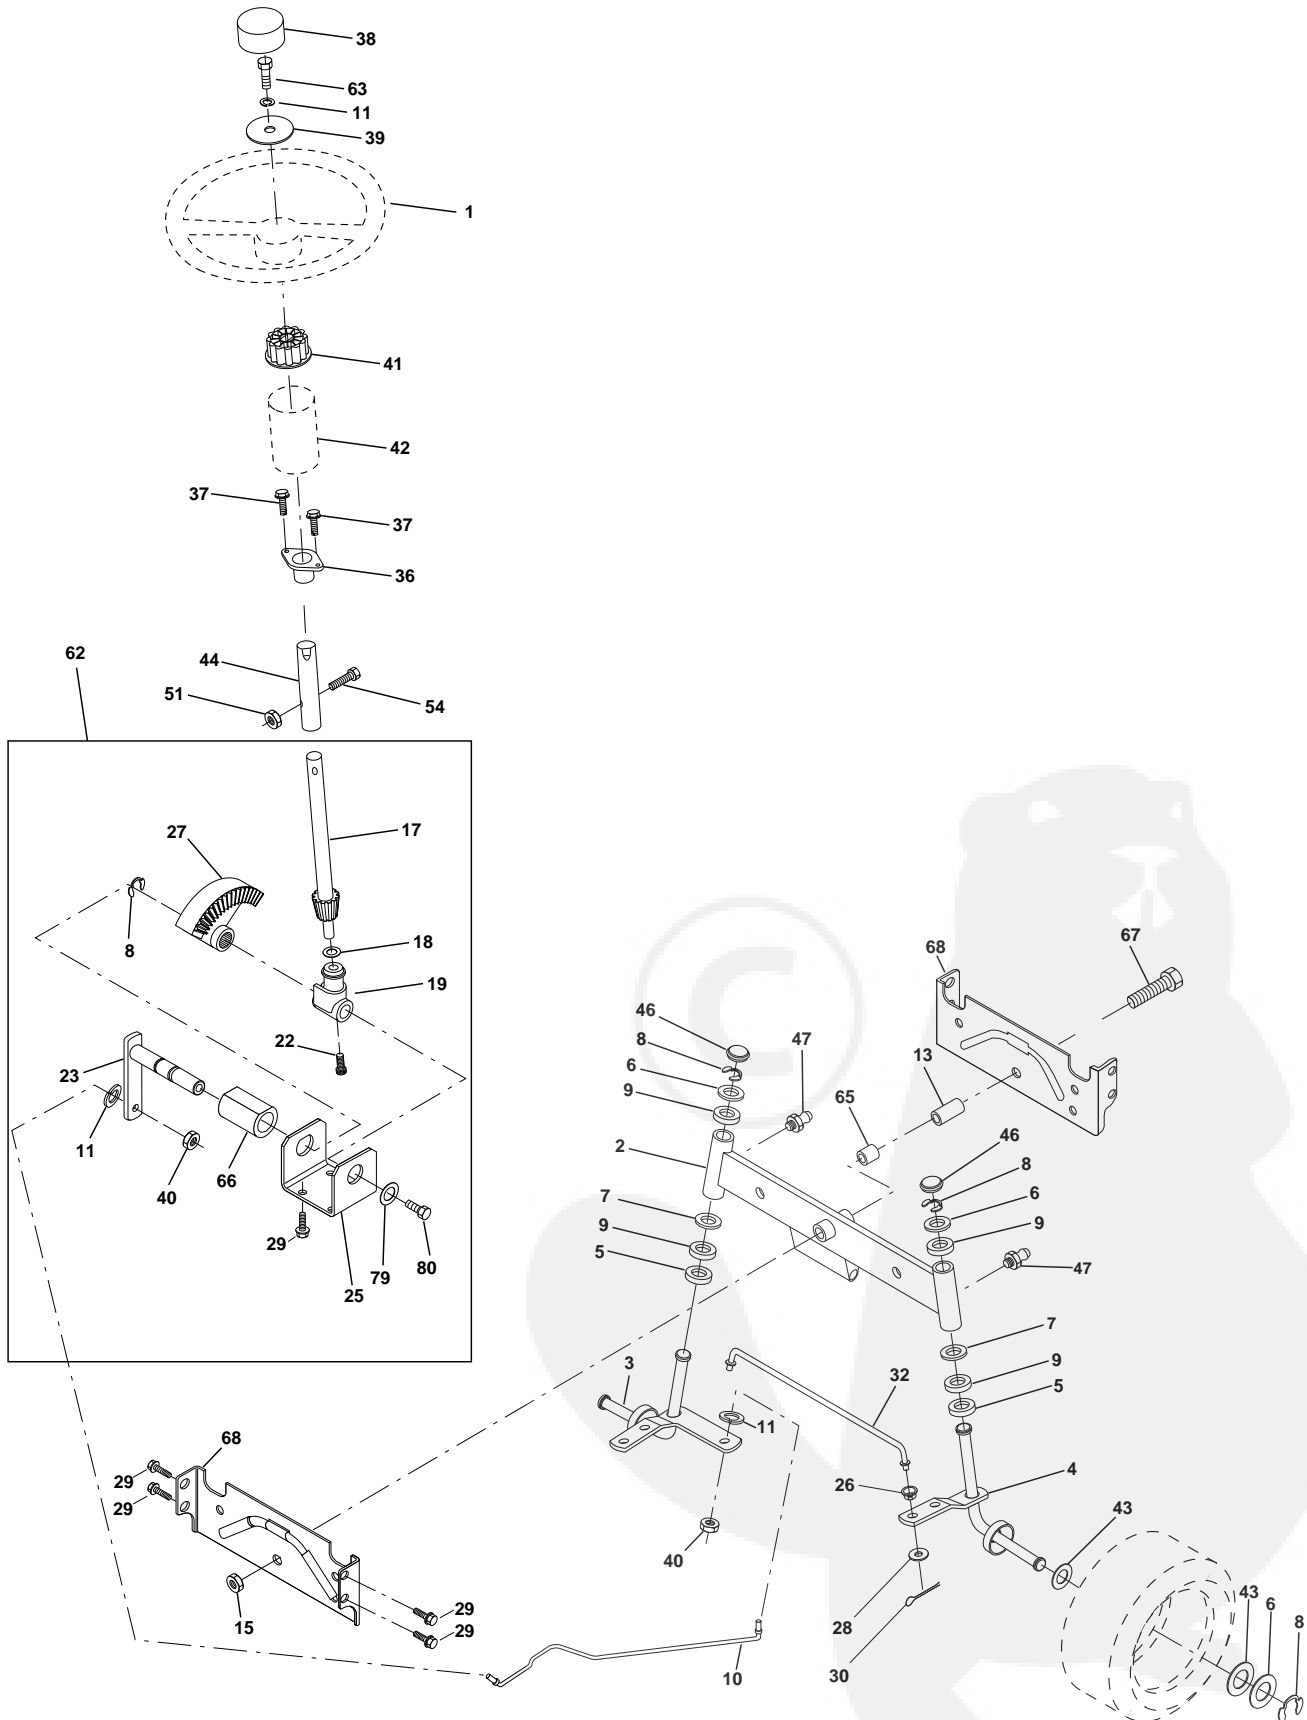

NOTE: All component dimensions given in U.S. inches
1 inch = 25.4 mm

REPAIR PARTS

TRACTOR - MODEL NO. YTH130 (HEYTH130H), PRODUCT NO. 954 17 00-06

STEERING ASSEMBLY

REPAIR PARTS

TRACTOR - MODEL NO. YTH130 (HEYTH130H), PRODUCT NO. 954 17 00-06

ENGINE

KEY NO.	PART NO.	DESCRIPTION
1	532141359	Control Th/ch 20 22 LH Flag
2	817720410	Screw Hex Thd Cut 1/4-20x5/8 T
3	-----	Engine B&S Model No. 28R707 (Order Parts From Engine Manufacturer)
4	532137348	Muffler LT B&S 12/12.5/13HP
13	532272293	Gasket Eng 1 313 Id Tin Plated
14	813280324	Nipple Pipe 3/8 Npt X 3"
15	813200300	Elbow Std 90 Degree 3/8-18 Npt
16	811050600	Washer Lock Ext Tooth 3/8
23	532159880	Shield Browning/Debris Guard
29	532137180	Kit Spark Arrestor (Flat Scrn)
31	532161911	Tank Fuel Front 2 00
32	532140527	Cap Asm Fuel W/sym Vented
33	532123487	Clamp Hose Black
35	817490512	Screw
37	532137040	Line Fuel 20"
38	-----	Plug Oil Drain (Order From Engine Manufacturer)
40	532124028	Bushing Snap Nyl Blk Fuel Line
44	817490412	Screw Hexwsh Thdrol 1/4-20x3/4
46	819091416	Washer 9/32 X 7/8 X 16 Ga
62	810040500	Washer Lock Hvy Hlcl Spr 5/16
66	532127951	Stop Throttle 3000 RPM
72	871070512	Screw Hexhd Cap 5/16-18x 3/4
78	817490620	Screw Thdrol 3/8-16x1-1/4 TYTT
81	532128861	Nut Flange 1/4-20 Starter Nut

NOTE: All component dimensions given in U.S. inches
1 inch = 25.4 mm

REPAIR PARTS

TRACTOR - MODEL NO. YTH130 (HEYTH130H), PRODUCT NO. 954 17 00-06

SEAT ASSEMBLY

KEY PART NO. NO.

DESCRIPTION

1	532140839	Seat
2	532140551	Bracket Pivot Seat 8 720
3	874760616	Bolt Fin Hex 3/8-16unc X 1
4	819131610	Washer 13/32 X 1 X 10 Ga
5	532145006	Clip Push-In
6	873800600	Nut Hex w/Ins. 3/8-16 Unc
7	532124181	Spring Seat Cprsn 2 250 Blk Zi
8	817490616	Screw Thdrol 3/8-16 X 1 Ty-tt
9	819131614	Washer 13/32 X 1 X 14 Ga.
10	532155925	Pan Seat
11	532166369	Knob Seat Adj. Wingnut
12	532121246	Bracket Mounting Switch