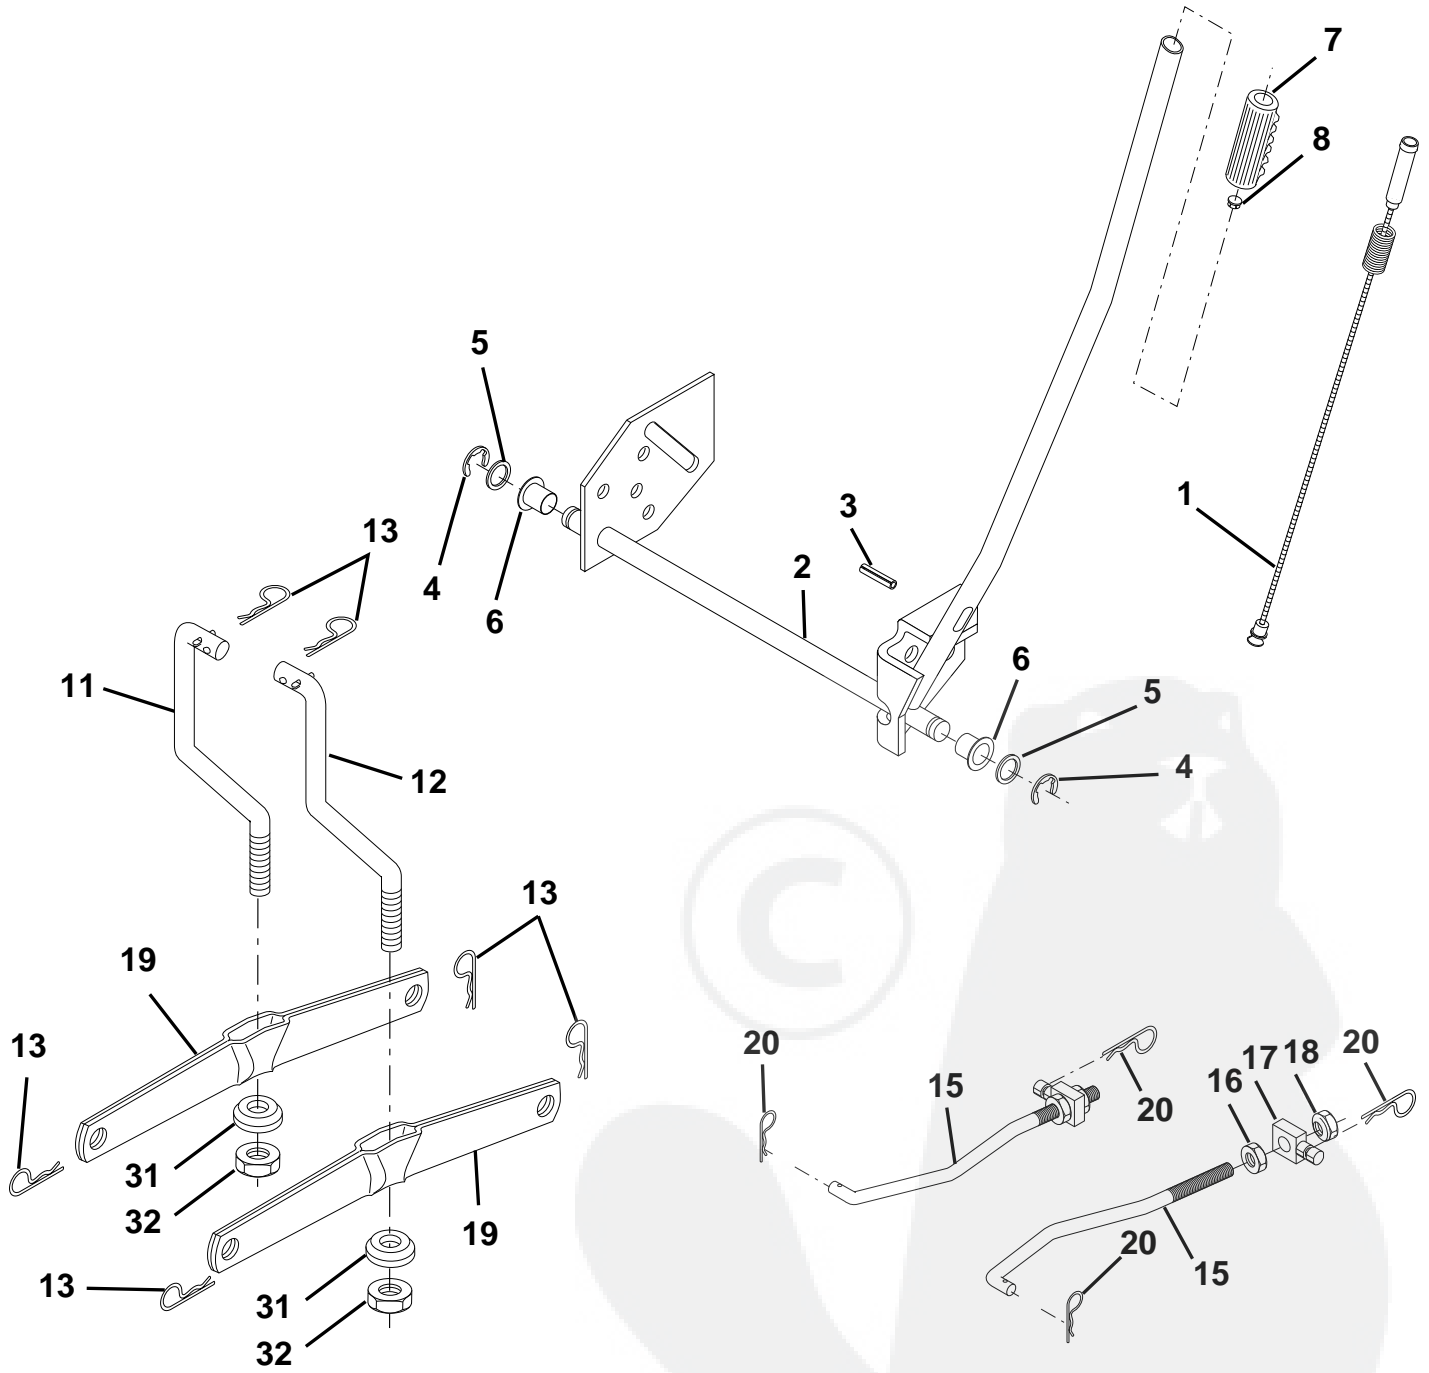

NOTE: All component dimensions given in U.S. inches
1 inch = 25.4 mm

REPAIR PARTS

TRACTOR - MODEL NO. YTH130 (HEYTH130H), PRODUCT NO. 954 17 00-06
MOWER LIFT

REPAIR PARTS

TRACTOR - MODEL NO. YTH130 (HEYTH130H), PRODUCT NO. 954 17 00-06
MOWER LIFT