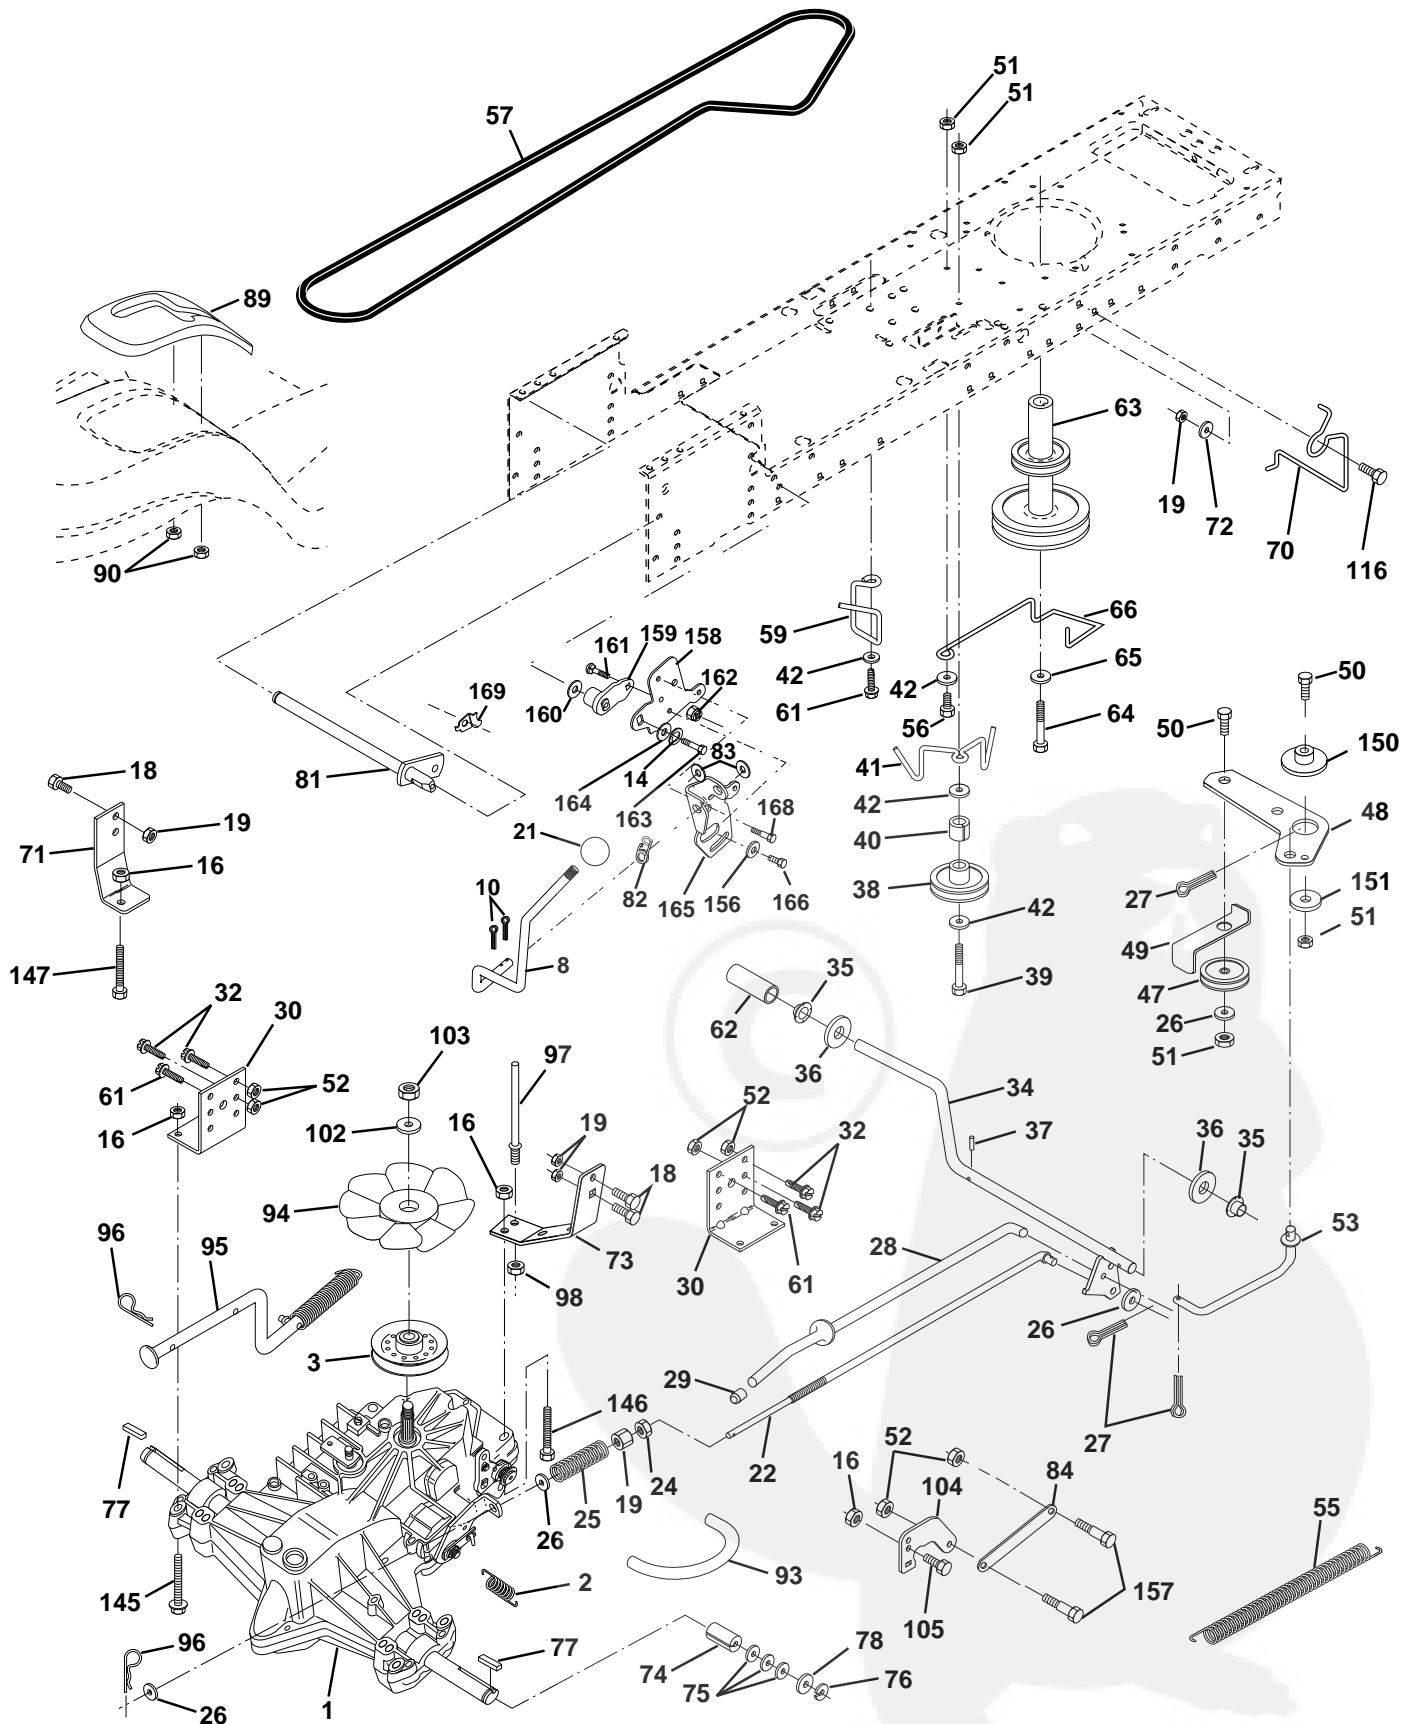

REPAIR PARTS

TRACTOR - MODEL NO. YTH130 (HEYTH130H), PRODUCT NO. 954 17 00-06

DRIVE

REPAIR PARTS

TRACTOR - MODEL NO. YTH130 (HEYTH130H), PRODUCT NO. 954 17 00-06

DRIVE

KEY PART NO. NO.	DESCRIPTION	KEY PART NO. NO.	DESCRIPTION
1	532150071	70	532134683
2	532142431	71	532140158
3	532143995	72	819132012
8	532165866	73	532156347
10	876020416	74	532121199
14	810040400	75	532121749
16	873800500	76	812000001
18	874780616	77	532123583
19	873800600	78	532121748
21	532121274	81	532165591
22	532145627	82	532165711
24	873350600	83	819171216
25	532106888	84	532165815
26	819131316	89	532166510
27	876020412	90	532124346
28	532145204	93	532142564
29	532071673	94	532140462
30	532130807	95	532144643
32	874760512	96	532124788
34	532155071	97	532140469
35	532120183	98	873510600
36	819211616	102	532141322
37	532124963	103	873940800
38	532131494	104	532140156
39	874760644	105	871070516
40	532124965	116	872110610
41	532165838	145	874490540
42	819131312	146	874490536
47	532127783	147	874490524
48	532154407	150	532165850
49	532123205	151	819133210
50	874760624	156	532166002
51	873680600	157	532153236
52	873680500	158	532165589
53	532105710	159	532165494
55	532105709	160	819292016
56	874760620	161	872140406
57	532140294	162	873680400
59	532140312	163	874780416
61	817490612	164	819091010
62	532123533	165	532165623
63	532140186	166	532166880
64	871170764	168	532165492
65	810040700	169	532165580
66	532154778		

NOTE: All component dimensions given in U.S. inches
1 inch = 25.4 mm