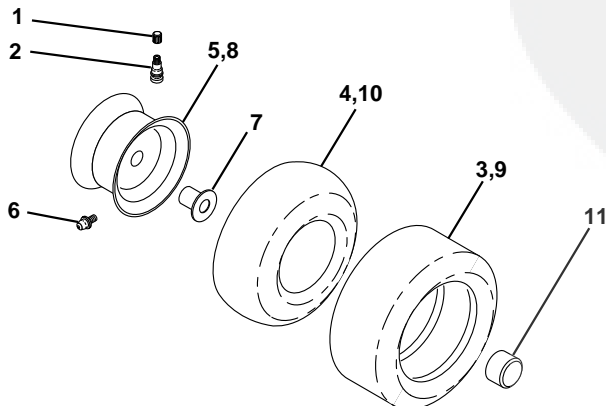

WHEELS & TIRES

KEY NO.	PART NO.	DESCRIPTION
1	532059192	Cap Valve Tire
2	532065139	Stem Valve
3	532106222	Tire F Ts 15 X 6 0 - 6 Service
4	532059904	Tube Front (Service Item Only)
5	532138336	Rim Asm 6"front Silver Service
6	532124957	Fitting Grease (Front Wheel Only)
7	532124959	Bearing Flange (Front Wheel Only)
8	532138337	Rim Asm 8"rear Silver Service
9	532122082	Tire R Ts 20x10-8 C Service
10	532124926	Tube Rear (Service Item Only)
11	532104757	Cap Axle Blk 1 50 X 1 00
--	532144334	Sealant, Tire (10 oz. Tube)

NOTE: All component dimensions given in U.S. inches
1 inch = 25.4 mm