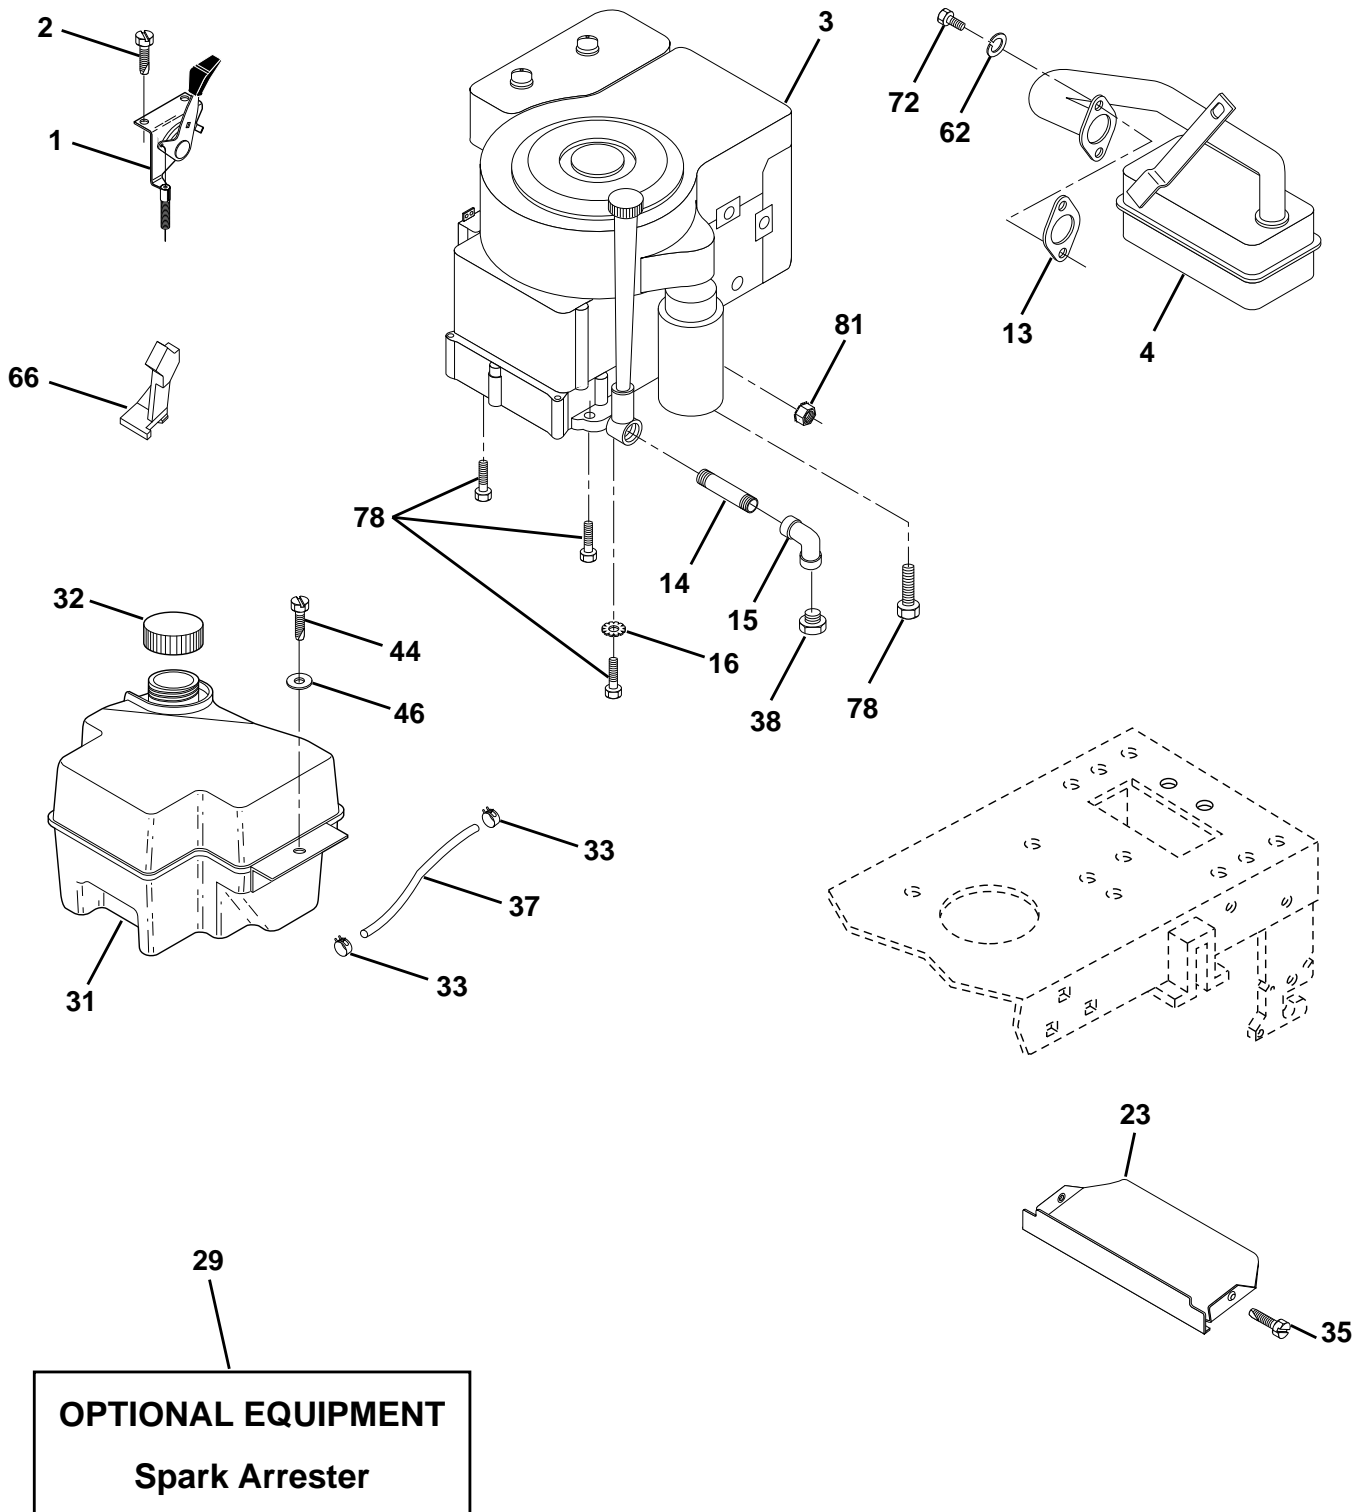

NOTE: All component dimensions given in U.S. inches.
1 inch = 25.4 mm

REPAIR PARTS

TRACTOR- -MODEL NO. 125CRD (P125CRDA) PRODUCT NO. 954 12 00-23

DECALS

KEY NO.	PART NO.	DESCRIPTION
1	532145498	Decal Read Owner's Manual Sym
2	532168409	Decal Hp Engine
3	532167151	Decal Hood Rh
4	532167152	Decal Hood Lh
5	532140986	Decal Grille
6	532126187	Decal 100 DBA
7	532159713	Decal Panel Side
8	532145437	Decal Europe Stand Ce
9	532140987	Decal Fender Logo
10	532145005	Decal Bat Dan/Poi P/L Sym Wpn
11	532145494	Decal Mower Cut Finger Symbol
12	532159737	Decal Brake/Clutch Symbol Lt
13	532166959	Decal Warn Back Plate CRD

WHEELS & TIRES

KEY NO.	PART NO.	DESCRIPTION
1	532059192	Cap Value Tire
2	532065139	Stem Value
3	532106222	Tire F Ts 15 X 6 0 - 6 Service
4	532059904	Tube Inner Front #35060
5	532125121	Rim Asm 6"front Service
6	532124957	Fitting Grease
7	532124959	Bearing Flange
8	532138337	Rim Asm 8"rear White Service
9	532124635	Tire R Ts 18 x 8.5-8 Service
10	532124926	Tube Rear 9 5 X 8 Service
11	532104757	Cap Axle Blk 1 50 X 1 00
--	532144334	Sealant, Tire (10 oz. tube)

NOTE: All component dimensions given in U.S. inches
1 inch = 25.4 mm

REPAIR PARTS

TRACTOR- -MODEL NO. 125CRD (P125CRDA) PRODUCT NO. 954 12 00-23
ENGINE

REPAIR PARTS

TRACTOR- -MODEL NO. 125CRD (P125CRDA) PRODUCT NO. 954 12 00-23
ENGINE

NOTE: All component dimensions given in U.S. inches
1 inch = 25.4 mm

REPAIR PARTS

TRACTOR- -MODEL NO. 125CRD (P125CRDA) PRODUCT NO. 954 12 00-23
MOWER LIFT

REPAIR PARTS

TRACTOR- -MODEL NO. 125CRD (P125CRDA) PRODUCT NO. 954 12 00-23
MOWER LIFT