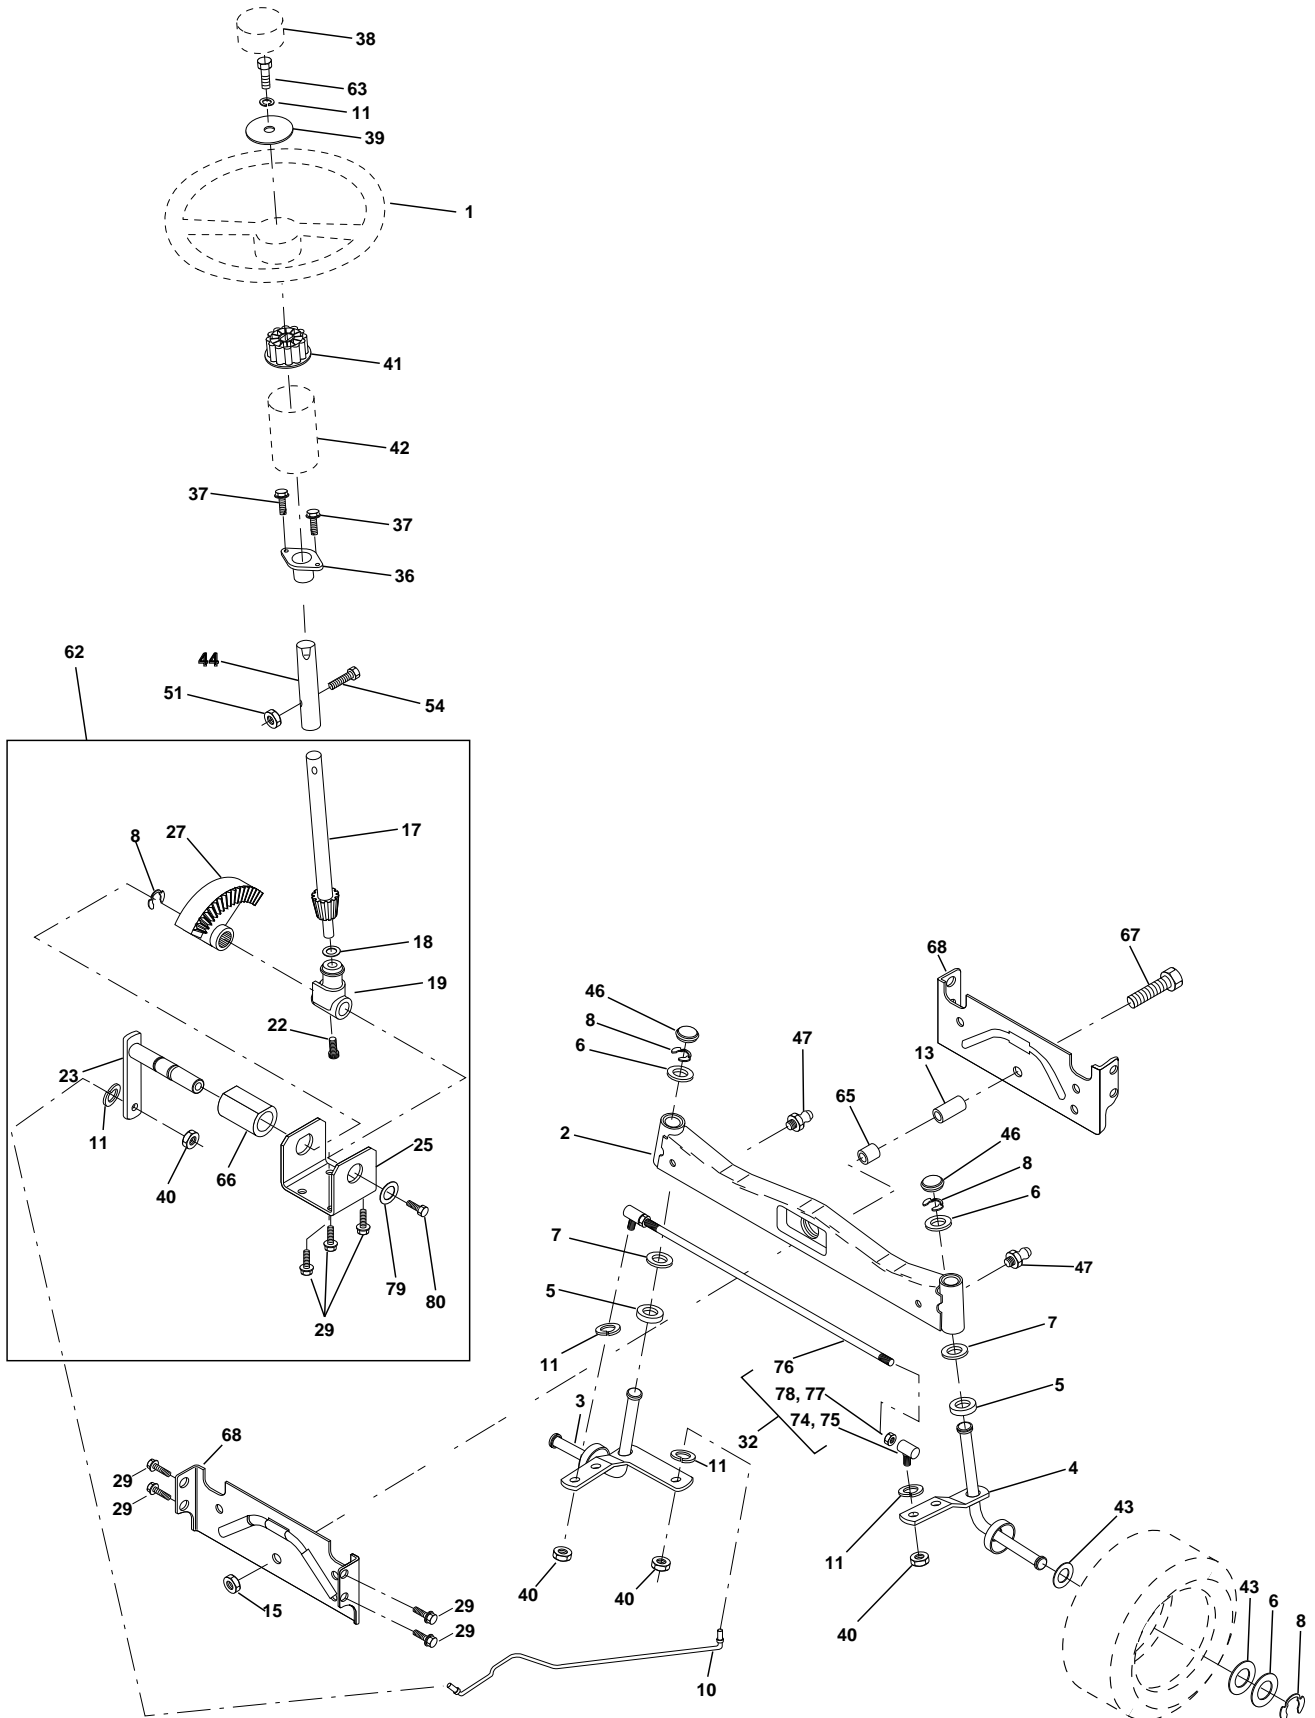

NOTE: All component dimensions given in U.S. inches.
1 inch = 25.4 mm.

REPAIR PARTS

TRACTOR- -MODEL NO. 125CRD (P125CRDA) PRODUCT NO. 954 12 00-23
DRIVE

REPAIR PARTS

TRACTOR- -MODEL NO. 125CRD (P125CRDA) PRODUCT NO. 954 12 00-23

NOTE: All component dimensions given in U.S. inches
1 inch = 25.4 mm

REPAIR PARTS

TRACTOR- -MODEL NO. 125CRD (P125CRDA) PRODUCT NO. 954 12 00-23
STEERING ASSEMBLY

REPAIR PARTS

TRACTOR- -MODEL NO. 125CRD (P125CRDA) PRODUCT NO. 954 12 00-23

NOTE: All component dimensions given in U.S. inches.
1 inch = 25.4 mm.

REPAIR PARTS

TRACTOR- -MODEL NO. 125CRD (P125CRDA) PRODUCT NO. 954 12 00-23

SEAT ASSEMBLY

KEY NO.	PART NO.	DESCRIPTION
1	532140839	Seat
2	532140551	Bracket Pnt Pivot Seat (blk)
5	532145006	Clip Push In Hinged
7	532124181	Spring Seat Cprsn 2 250 Blk Zi
8	817490616	Screw Thdrol 3/8-16 X 1 Ty-tt
9	819131614	Washer 13/32 X 1 X 14 Ga
10	532155925	Pan Pnt Seat (blk)
11	532166369	Knob Seat Adj. Wingnut
12	532121246	Bracket Pnt Mounting Switch
13	532121248	Bushing Snap Blk Nyl 50 Id

NOTE: All component dimensions given in U.S. inches.
1 inch = 25.4 mm

REPAIR PARTS

TRACTOR- -MODEL NO. 125CRD (P125CRDA) PRODUCT NO. 954 12 00-23

DECALS

KEY NO.	PART NO.	DESCRIPTION
1	532145498	Decal Read Owner's Manual Sym
2	532168409	Decal Hp Engine
3	532167151	Decal Hood Rh
4	532167152	Decal Hood Lh
5	532140986	Decal Grille
6	532126187	Decal 100 DBA
7	532159713	Decal Panel Side
8	532145437	Decal Europe Stand Ce
9	532140987	Decal Fender Logo
10	532145005	Decal Bat Dan/Poi P/L Sym Wpn
11	532145494	Decal Mower Cut Finger Symbol
12	532159737	Decal Brake/Clutch Symbol Lt
13	532166959	Decal Warn Back Plate CRD