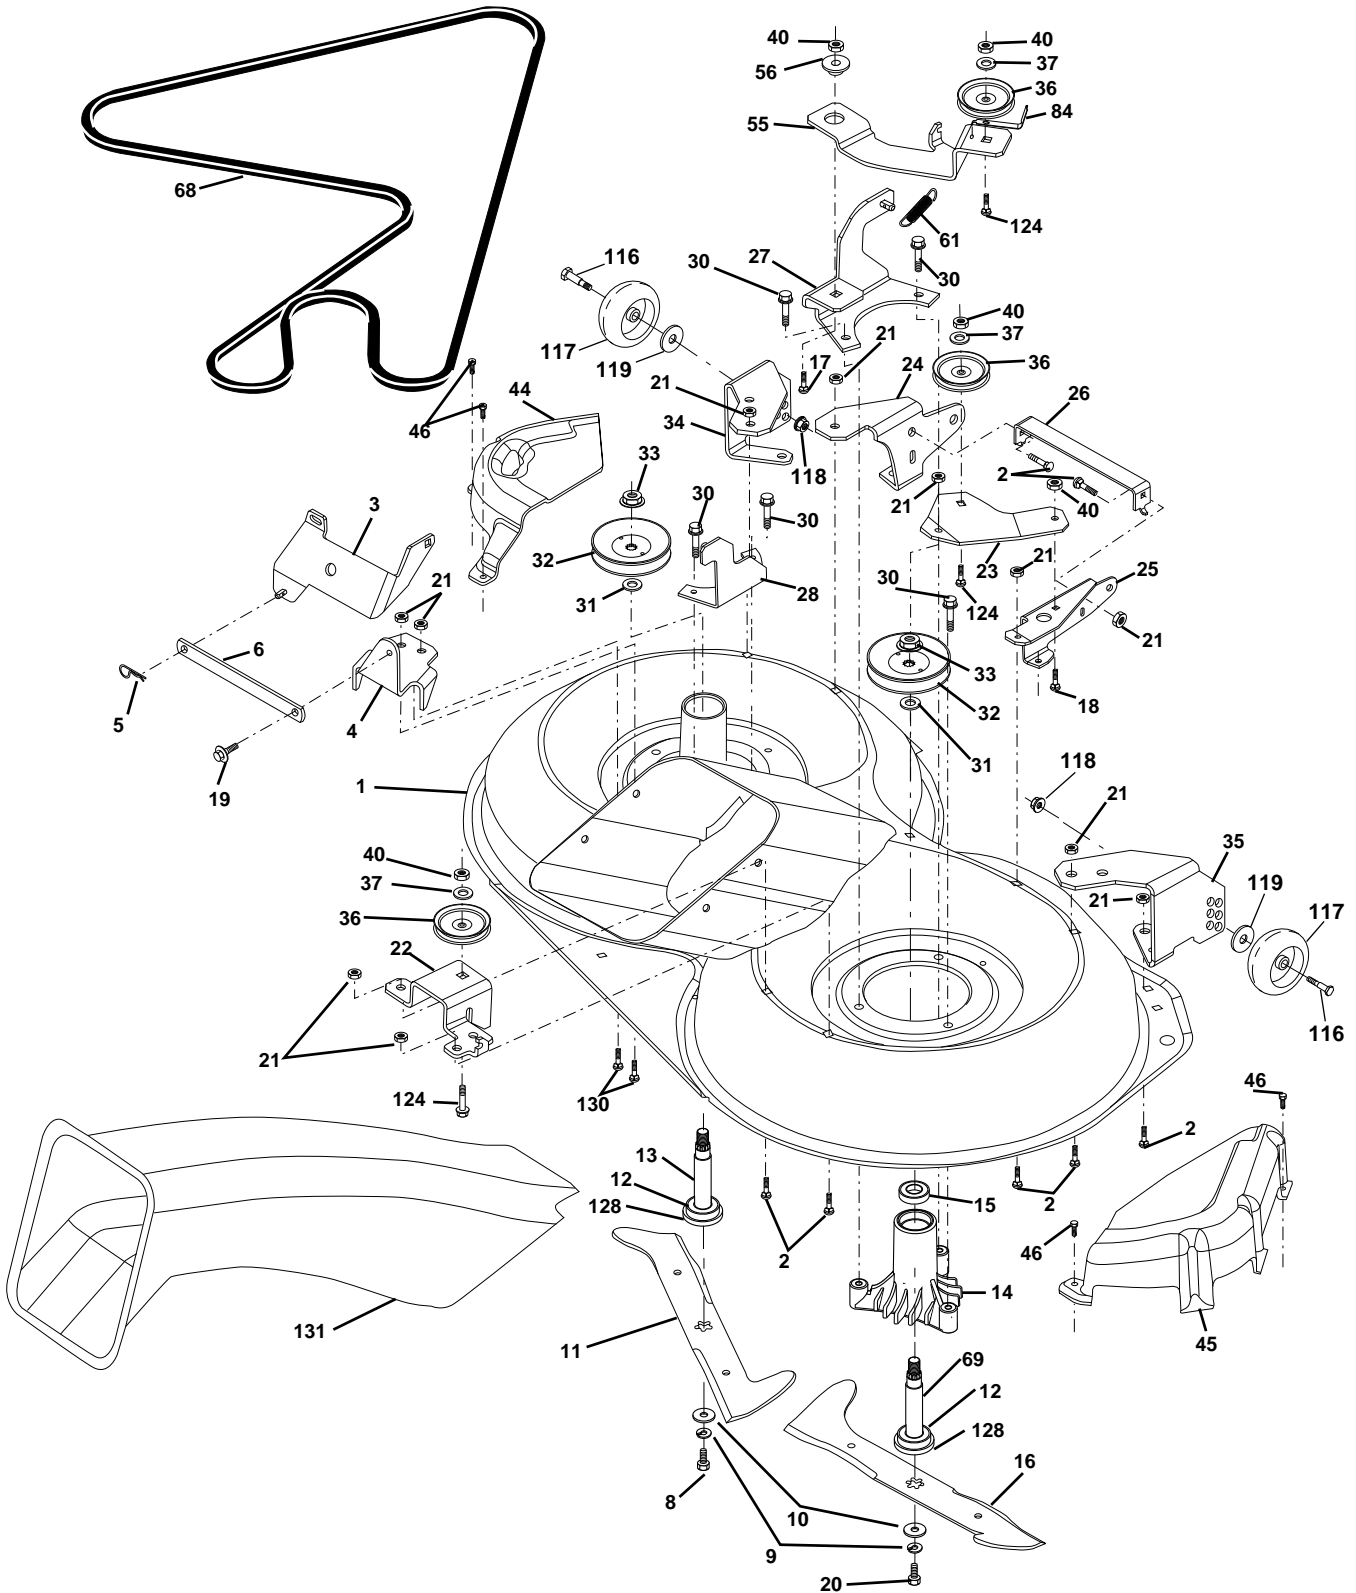

REPAIR PARTS

TRACTOR- -MODEL NO. 125CRD (P125CRDA) PRODUCT NO. 954 12 00-23
MOWER

REPAIR PARTS

TRACTOR- -MODEL NO. 125CRD (P125CRDA) PRODUCT NO. 954 12 00-23

MOWER

KEY NO.	PART NO.	DESCRIPTION	KEY NO.	PART NO.	DESCRIPTION
1	532165552	Housing Asm. Mower 92 CRD	33	532137266	Nut Flg Top Lock Cntr B 9/16
2	872140506	Bolt Rdhd Sqnk 5/16-18 Unc x 3/4	34	532165239	Bracket Gauge Wheel Lf 92 CRD
3	532165569	Bracket Asm. S-Bar Chass 92 CRD	35	532165238	Bracket Gauge Wheel Rf 92 CRD
4	532165558	Bracket Bar Sway Deck 92 CRD	36	532146763	Pulley Idler V-Groove Dim 4.25
5	532124670	Retainer Spring	37	819131316	Washer 11/32 x 13/16 x 16 Ga
6	532165557	Bar Sway 92 CRD	40	873680600	Nut Crownlock 3/8-16 Unc
8	532850857	Bolt 3/8-24 x 1.25 Gr8 Patched	44	532165724	Cover Mandrel Lh 92 CRD
9	810030600	Washer Lock Hvy 3/8 Unplated	45	532165556	Cover Mandrel Rh 92 CRD
10	532140296	Washer Hard Blade Mower vented	46	532137729	Screw Thd Roll 1/4-20 x 5/8
11	532165560	Blade 3-1 Lh 92 CRD	55	532165445	Arm Idler 92 CRD
12	532129895	Bearing Ball #6204 (Mandrel)	56	532122052	Spacer Retainer PM Mower
13	532137645	Shaft Asm. W/Lower Bearing	61	532165945	Spring Tension Belt
14	532128774	Housing Mandrel Vented (Machd)	68	532165555	Hex-Belt 92 Mower 105AA
15	532110485	Bearing Ball Mandrel	69	532165482	Shaft Asm W/Lwr Brg Rh Thd CRD
16	532165561	Blade 3-1 Rh 92 CRD	84	532156085	Keeper Belt Idler
17	872140610	Bolt Carriage 3/8-16 x 1-1/4	116	532137644	Bolt Shoulder
18	872110608	Bolt Rdhd Sqnk 3/8-16 x 1 Gr5	117	532133957	Wheel Gage Donut Wide
19	532132827	Bolt Shoulder 5/16-18 Thd Form	118	873930600	Nut Centerlock 3/8-16 Unc
20	532165484	Bolt 3/8-24 x 1.25 Gr8 Ptch Lhthd	119	819121414	Washer 3/8 x 7/8 x 14 Ga.
21	873680500	Nut Crown Lock 5/16-18	124	872110612	Bolt Carr Sh 3/8-16 x 1-1/2 Gr5
22	532165243	Bracket Idler Sprt RR 92 CRD	128	532153390	Washer Felt
23	532165446	Bracket Idler Sprt RF 92 CRD	130	872110506	Bolt Rdhdsqnk 5/16-18 Unc x 3/4
24	532165242	Bracket Suspension LF 92 CRD	131	532165661	Chute Bagger CRD 92cm
25	532165244	Bracket Suspension RF 92 CRD	--	532130794	Mandrel Asm Service
26	532165237	Brace Support Susp Frt CRD	--	532165579	Mandrel Asm CRD Lh Threads SVC
27	532165568	Bracket Asm. Susp RR 92 CRD	--	532165578	Deck Mower Complete
28	532165567	Bracket Asm. Susp LR 92 CRD			
30	532157722	Screw Thd Rolling Washer Head			
31	532129963	Washer Spacer Mower Vented			
32	532153531	Mandrel Pulleys 36 & 46			

NOTE: All component dimensions given in U.S. inches
1 inch = 25.4 mm