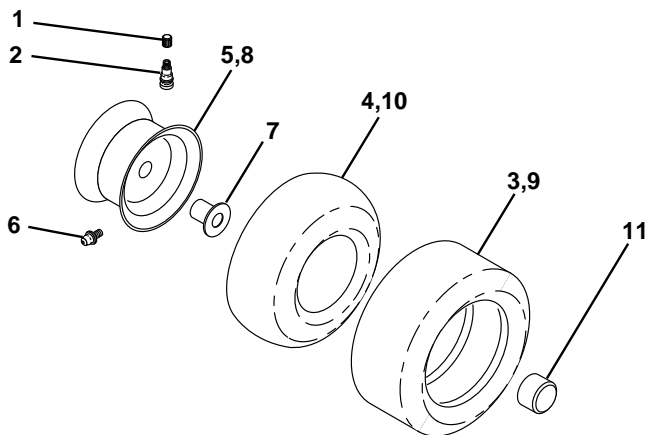

KEY NO.	PART NO.	DESCRIPTION
14	872050412	Bolt Rdhd Sht Nk 1/4-20x1-1/2
15	532134300	Spacer Split
16	532121250	Spring Cprsn Plate SW 1.310 Ga
17	532123976	Nut Lock 1/4 Lge Flg Gr 5 Zinc
21	532153236	Bolt Shoulder 5/16-18 Unc-2A
22	873800500	Nut Hex Lock w/Ins 5/16-18
24	819171912	Washer 17/32 X 1-3/16 X 12 Ga.
25	532127018	Bolt Shoulder 5/16-18 X 62

NOTE: All component dimensions given in U.S. inches.
1 inch = 25.4 mm

REPAIR PARTS

TRACTOR- -MODEL NO. 125CRD (P125CRDA) PRODUCT NO. 954 12 00-23

DECALS

KEY NO.	PART NO.	DESCRIPTION
1	532145498	Decal Read Owner's Manual Sym
2	532168409	Decal Hp Engine
3	532167151	Decal Hood Rh
4	532167152	Decal Hood Lh
5	532140986	Decal Grille
6	532126187	Decal 100 DBA
7	532159713	Decal Panel Side
8	532145437	Decal Europe Stand Ce
9	532140987	Decal Fender Logo
10	532145005	Decal Bat Dan/Poi P/L Sym Wpn
11	532145494	Decal Mower Cut Finger Symbol
12	532159737	Decal Brake/Clutch Symbol Lt
13	532166959	Decal Warn Back Plate CRD

WHEELS & TIRES

KEY NO.	PART NO.	DESCRIPTION
1	532059192	Cap Value Tire
2	532065139	Stem Value
3	532106222	Tire F Ts 15 X 6 0 - 6 Service
4	532059904	Tube Inner Front #35060
5	532125121	Rim Asm 6"front Service
6	532124957	Fitting Grease
7	532124959	Bearing Flange
8	532138337	Rim Asm 8"rear White Service
9	532124635	Tire R Ts 18 x 8.5-8 Service
10	532124926	Tube Rear 9 5 X 8 Service
11	532104757	Cap Axle Blk 1 50 X 1 00
--	532144334	Sealant, Tire (10 oz. tube)

NOTE: All component dimensions given in U.S. inches
1 inch = 25.4 mm

REPAIR PARTS

TRACTOR- -MODEL NO. 125CRD (P125CRDA) PRODUCT NO. 954 12 00-23
ENGINE

REPAIR PARTS

TRACTOR- -MODEL NO. 125CRD (P125CRDA) PRODUCT NO. 954 12 00-23
ENGINE