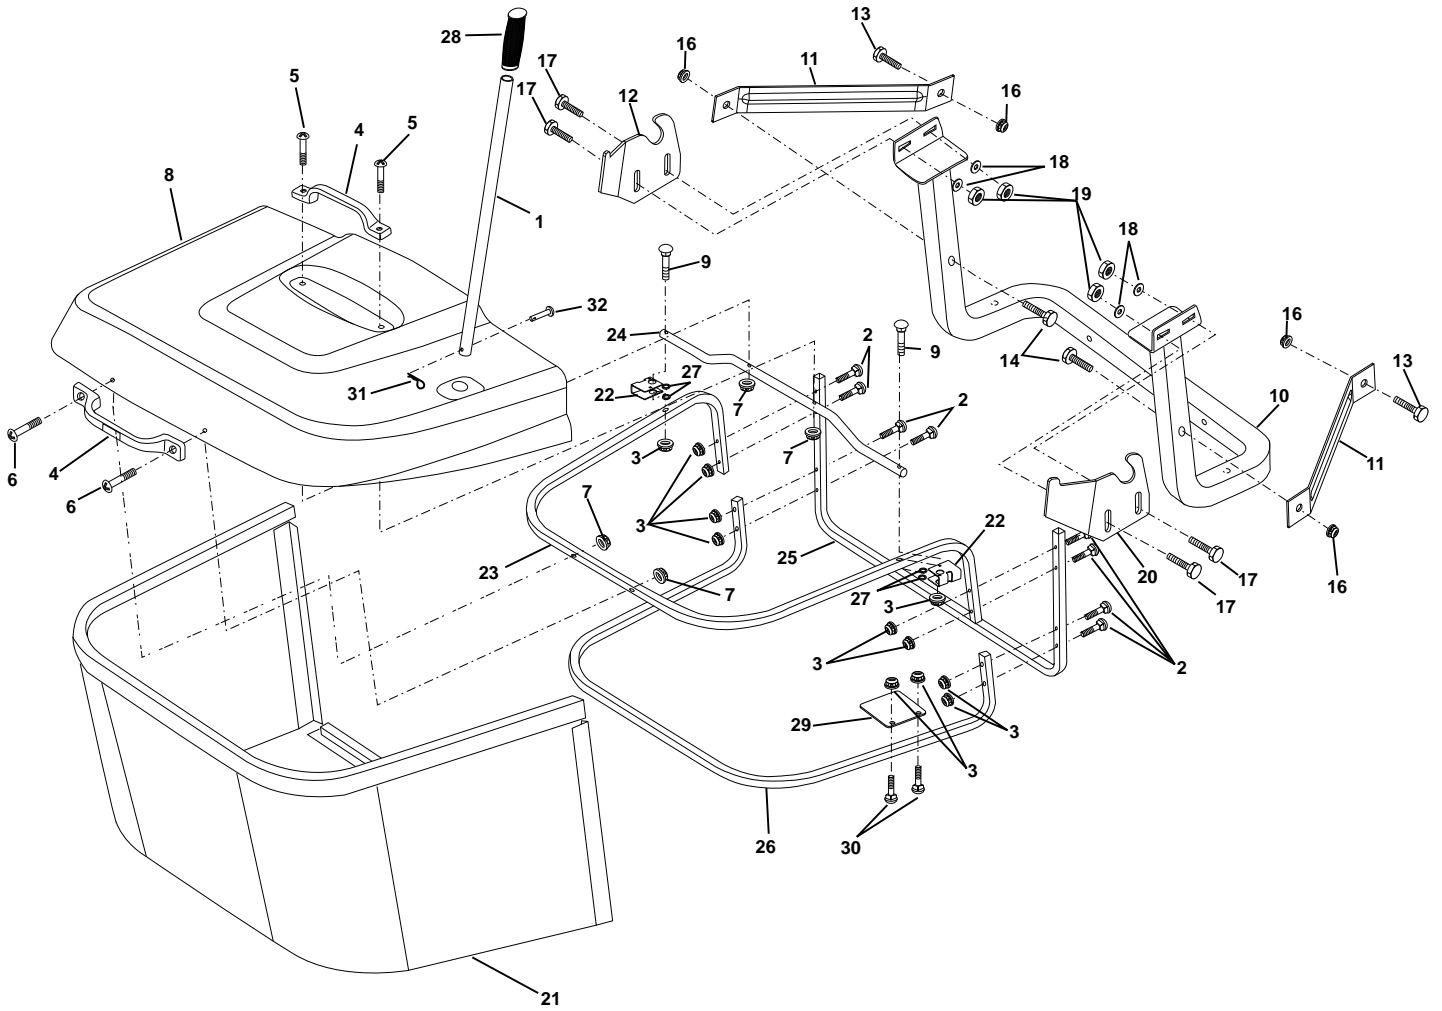

REPAIR PARTS

TRACTOR- -MODEL NO. 125CRD (P125CRDA) PRODUCT NO. 954 12 00-23
BAGGER

REPAIR PARTS

TRACTOR- -MODEL NO. 125CRD (P125CRDA) PRODUCT NO. 954 12 00-23
BAGGER

KEY NO.	PART NO.	DESCRIPTION
1	532165249	Tube Handle Bagger CRD
2	872140416	Bolt Carriage 1/4-20 x 2.0 Gr.5
3	532123976	Nut Lock 1/4 Lge Flg Gr. 5 Zinc
4	532165693	Handle Grab Plastic Black
5	874981024	Screw Pan Head #10-24 x 1.50 Blk
6	874981032	Screw Pan Hd
7	532059931	Nut Lock #10-24 Flg Gr.5 Zinc
8	532168792	Cover Bagger Plastic CRD MS421
9	872140418	Bolt Carriage 1/4-20 x 2.25d x Gr.5
10	532165716	Support AsmWldmnt Bagger CRD
11	532165719	Bracket Support Upper Bag CRD
12	532165735	Bracket Pivot Bagger Lh CRD
13	872110606	Bolt Rdhd Sht Sqnk 3/8-16 x 3/4
14	874520640	Bolt Hex 3/8-16 x 2-1/2 Gr.5
16	873900600	Nut Lock Flg 3/8-16 Unc
17	872140506	Bolt Rdhd Sht Sqnk 5/16 -18 Unc x 3/4
18	819112016	Washer 11/32 x 1.25 x 16 Ga.
19	873800500	Nut Lock Hex W/Ins 5/16-18 Unc PI
20	532165736	Bracket Pivot Bagger RH CRD
21	532165780	Bag Asm CRD
22	532165781	Bracket Side Bagger CRD
23	532165782	Tube Upper Bagger CRD
24	532165783	Tube Pivot Bagger CRD
25	532165784	Tube Front Bagger CRD
26	532165785	Tube Lower Bagger CRD
27	532165786	Grommet Extruded Cut1/8
28	532165787	Grip Handle Black
29	532165839	Plate Stop Bagger handle CRD
30	872140410	Bolt Carriage 1/4-20 x 1 Gr.5
31	532124788	Retainer Spring 1" Zinc/Cad
32	532126875	Rivet Rd Hd Drilled 3/8 Dia

NOTE: All component dimensions given in U.S. inches
1 inch = 25.4 mm