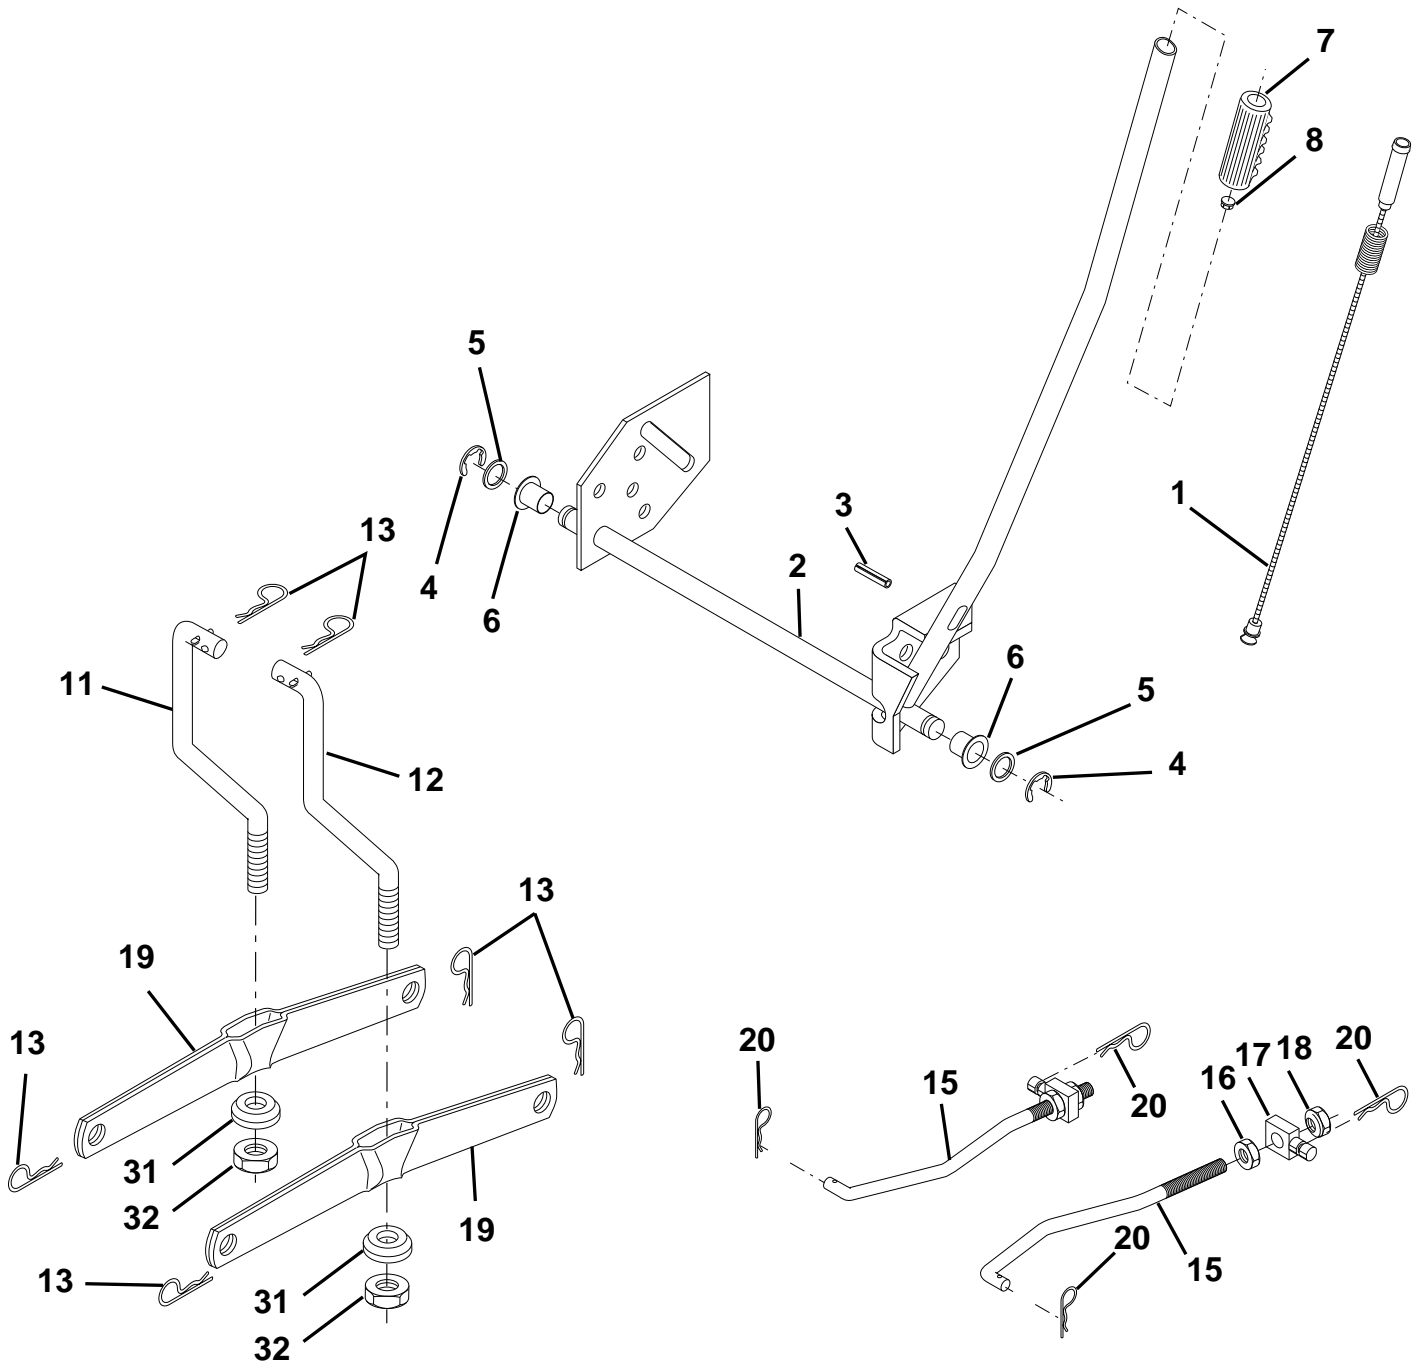

WHEELS & TIRES

KEY NO.	PART NO.	DESCRIPTION
1	532059192	Cap Value Tire
2	532065139	Stem Value
3	532106222	Tire F Ts 15 X 6 0 - 6 Service
4	532059904	Tube Inner Front #35060
5	532125121	Rim Asm 6"front Service
6	532124957	Fitting Grease
7	532124959	Bearing Flange
8	532138337	Rim Asm 8"rear White Service
9	532124635	Tire R Ts 18 x 8.5-8 Service
10	532124926	Tube Rear 9 5 X 8 Service
11	532104757	Cap Axle Blk 1 50 X 1 00
--	532144334	Sealant, Tire (10 oz. tube)

NOTE: All component dimensions given in U.S. inches
1 inch = 25.4 mm

REPAIR PARTS

TRACTOR- -MODEL NO. 125CRD (P125CRDA) PRODUCT NO. 954 12 00-23
ENGINE

REPAIR PARTS

TRACTOR- -MODEL NO. 125CRD (P125CRDA) PRODUCT NO. 954 12 00-23
ENGINE

KEY NO.	PART NO.	DESCRIPTION
1	532141359	Control Throt /Ch Lh
2	817720410	Screw Hex Thd Cut 1/4-20x5/8 T
3	-----	Engine Briggs Model 287707 Order Parts from Engine Manufacturer
4	532137352	Muffler Exhaust
13	532165291	Gasket 1 313 Id Tin Plated
14	813280324	Nipple Pipe 3/8 Npt X 3"
15	813200300	Elbow Std 90 Degree 3/8-18 Npt
16	811050600	Washer Lock Ext Tooth 3/8
23	532159880	Shield Browning/Debris Guard
29	532137180	Arrestor Spark
31	532161911	Tank Fuel 2.00 Fr
32	532140527	Cap Asm Fule Top Vent N/Lany
33	532123487	Clamp Hose Blk
35	817490512	Screw, Thdrol 5/16-18 x 3/4 Tyt
37	532137040	Line Fuel 20"
38	-----	Plug Oil Drain (Order From Engine Manufacturer)
44	817490412	Screw Hexwsh Thdrol 1/4-20x3/4
46	819091416	Washer 9/32 X 7/8 X 16ga
62	810040500	Washer Lock Hvy Hlcl Spr 5/16
66	532127951	Stop Throttle 3000 Rpm
72	871070512	Screw Hexhd Cap 5/16-18x3/4
78	817490620	Screw Thdrol 3/8-16x1-1/4 Tytt
81	532128861	Nut Flange 1/4-20 Starter Nut

NOTE: All component dimensions given in U.S. inches
1 inch = 25.4 mm

REPAIR PARTS

TRACTOR- -MODEL NO. 125CRD (P125CRDA) PRODUCT NO. 954 12 00-23
MOWER LIFT

REPAIR PARTS

TRACTOR- -MODEL NO. 125CRD (P125CRDA) PRODUCT NO. 954 12 00-23
MOWER LIFT