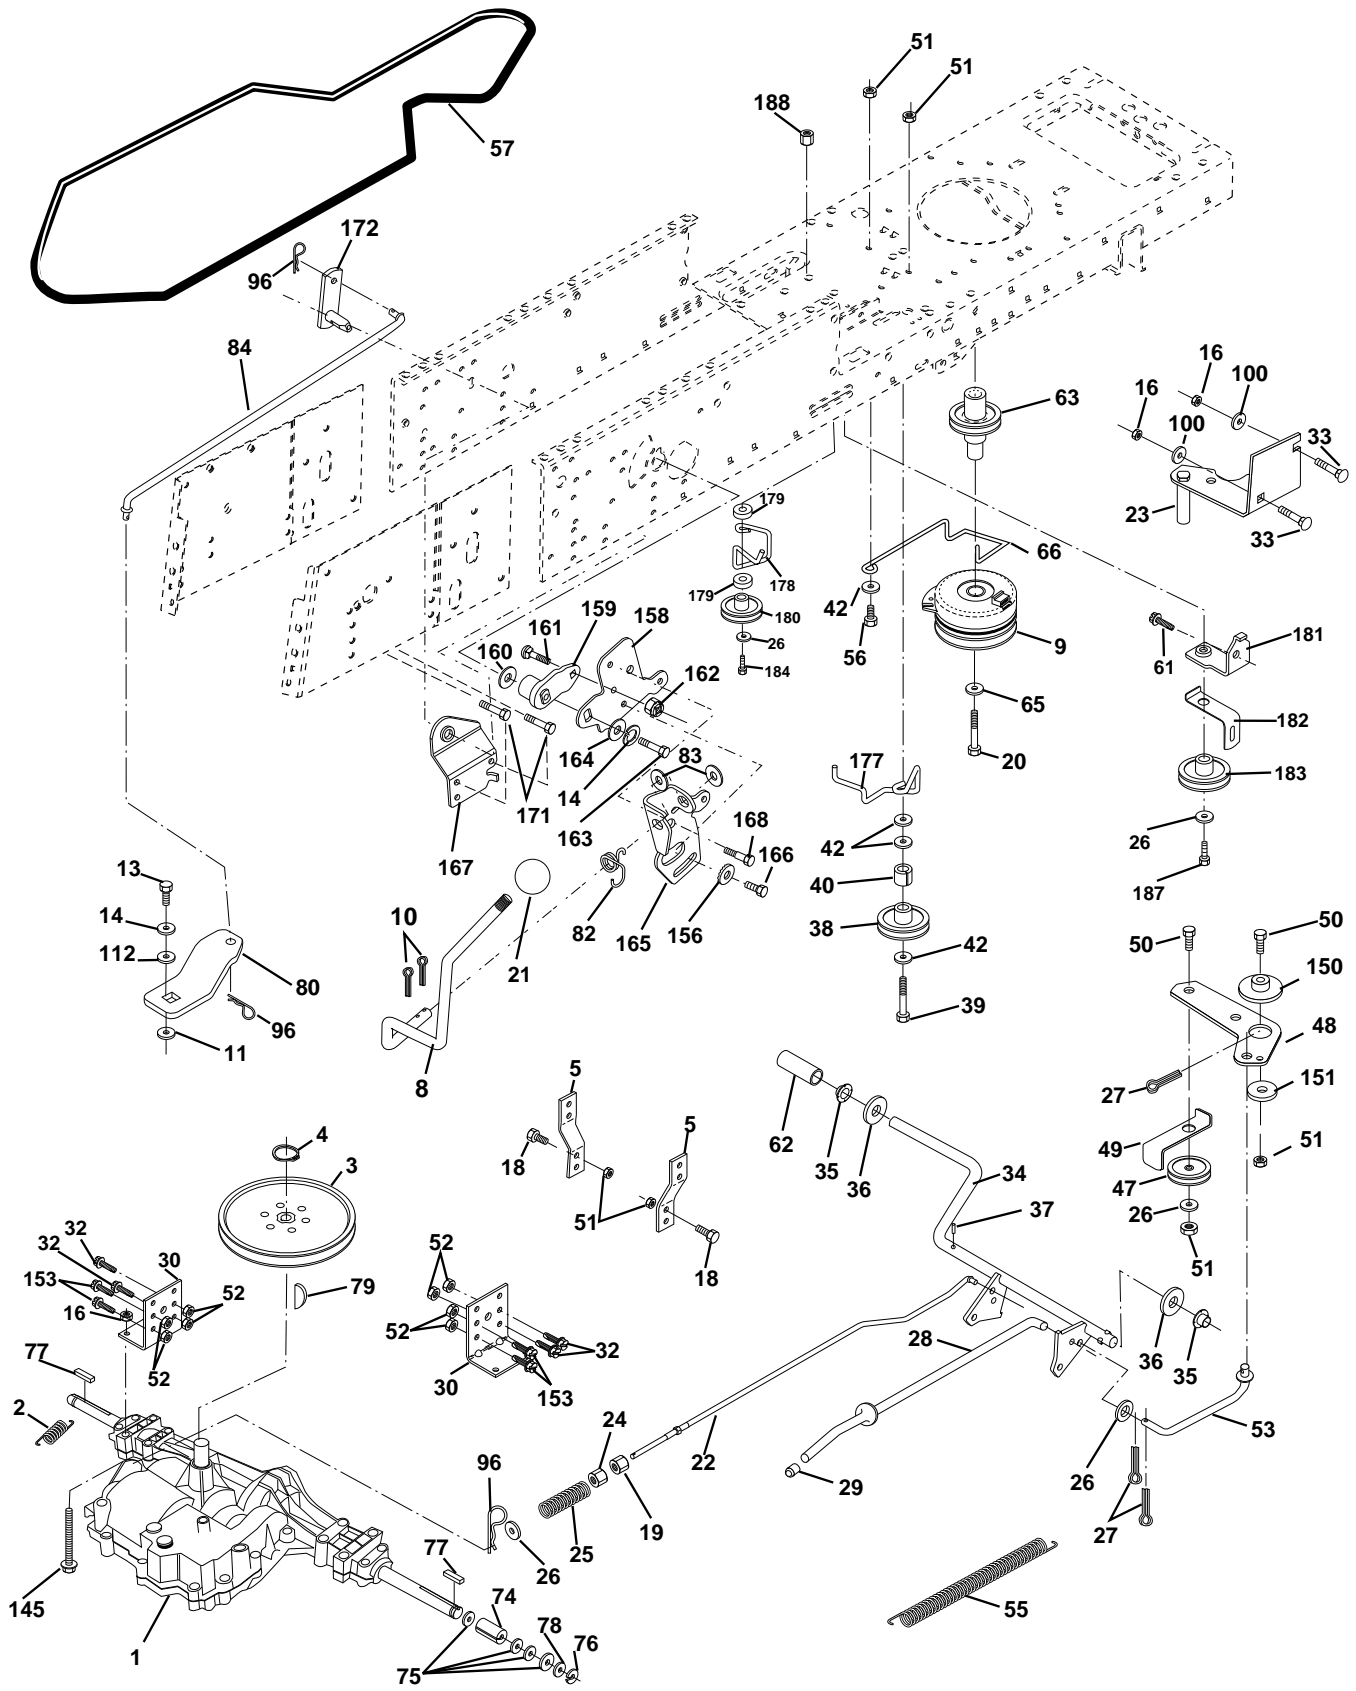

REPAIR PARTS

TRACTOR- -MODEL NO. 125CRD (P125CRDA) PRODUCT NO. 954 12 00-23
DRIVE

REPAIR PARTS

TRACTOR- -MODEL NO. 125CRD (P125CRDA) PRODUCT NO. 954 12 00-23

DRIVE