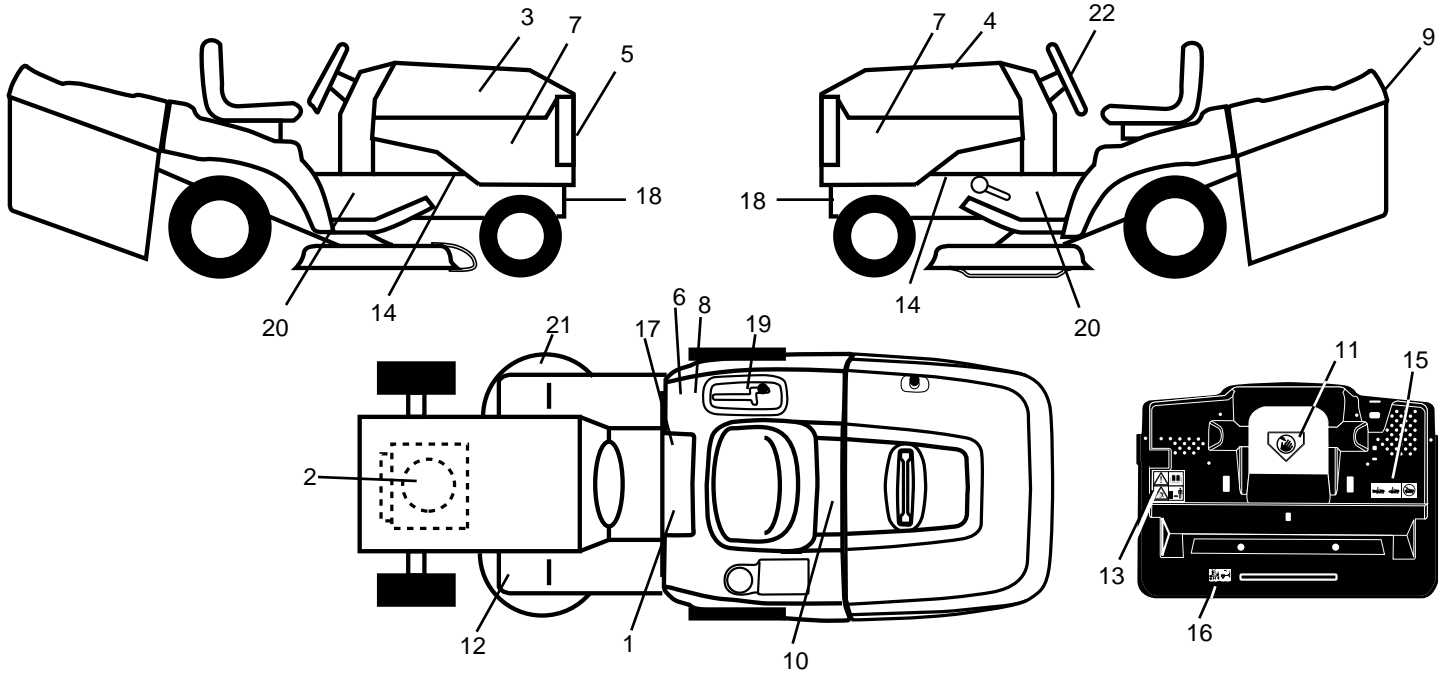

NOTE: All component dimensions given in U.S. inches.
1 inch = 25.4 mm.

REPAIR PARTS

TRACTOR- -MODEL NO. 125CRD (P125CRDA) PRODUCT NO. 954 12 00-23

SEAT ASSEMBLY

KEY NO.	PART NO.	DESCRIPTION
1	532140839	Seat
2	532140551	Bracket Pnt Pivot Seat (blk)
5	532145006	Clip Push In Hinged
7	532124181	Spring Seat Cprsn 2 250 Blk Zi
8	817490616	Screw Thdrol 3/8-16 X 1 Ty-tt
9	819131614	Washer 13/32 X 1 X 14 Ga
10	532155925	Pan Pnt Seat (blk)
11	532166369	Knob Seat Adj. Wingnut
12	532121246	Bracket Pnt Mounting Switch
13	532121248	Bushing Snap Blk Nyl 50 Id

NOTE: All component dimensions given in U.S. inches.
1 inch = 25.4 mm

REPAIR PARTS

TRACTOR- -MODEL NO. 125CRD (P125CRDA) PRODUCT NO. 954 12 00-23

DECALS

KEY NO.	PART NO.	DESCRIPTION
1	532145498	Decal Read Owner's Manual Sym
2	532168409	Decal Hp Engine
3	532167151	Decal Hood Rh
4	532167152	Decal Hood Lh
5	532140986	Decal Grille
6	532126187	Decal 100 DBA
7	532159713	Decal Panel Side
8	532145437	Decal Europe Stand Ce
9	532140987	Decal Fender Logo
10	532145005	Decal Bat Dan/Poi P/L Sym Wpn
11	532145494	Decal Mower Cut Finger Symbol
12	532159737	Decal Brake/Clutch Symbol Lt
13	532166959	Decal Warn Back Plate CRD