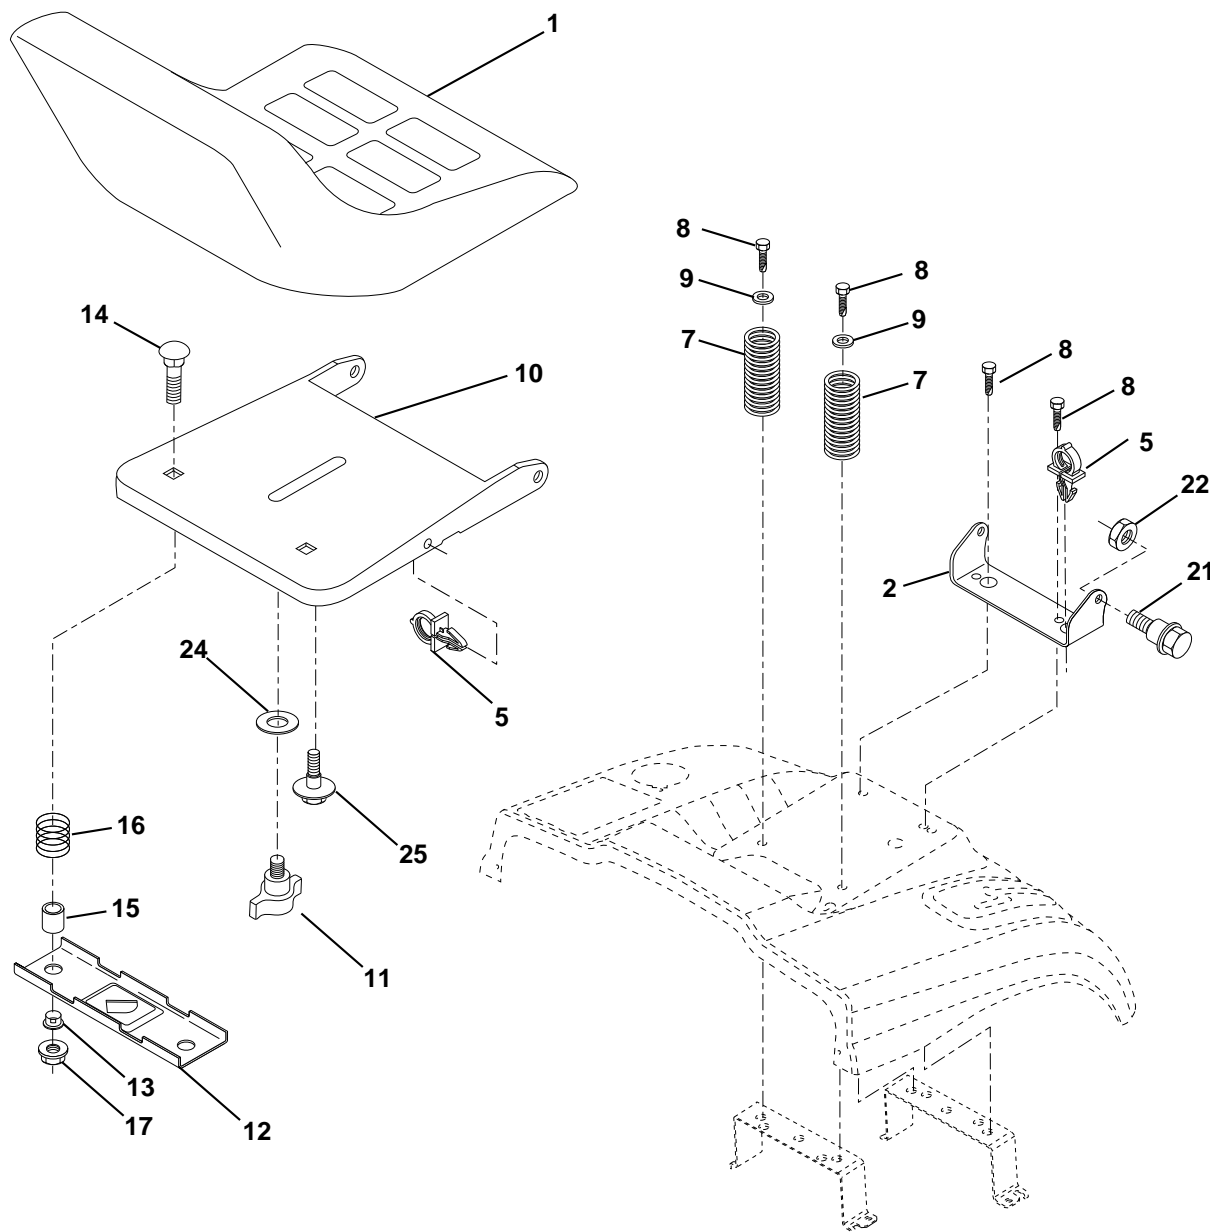

NOTE: All component dimensions given in U.S. inches.
1 inch = 25.4 mm.

REPAIR PARTS

TRACTOR- -MODEL NO. 125CRD (P125CRDA) PRODUCT NO. 954 12 00-23

SEAT ASSEMBLY

KEY NO.	PART NO.	DESCRIPTION
1	532140839	Seat
2	532140551	Bracket Pnt Pivot Seat (blk)
5	532145006	Clip Push In Hinged
7	532124181	Spring Seat Cprsn 2 250 Blk Zi
8	817490616	Screw Thdrol 3/8-16 X 1 Ty-tt
9	819131614	Washer 13/32 X 1 X 14 Ga
10	532155925	Pan Pnt Seat (blk)
11	532166369	Knob Seat Adj. Wingnut
12	532121246	Bracket Pnt Mounting Switch
13	532121248	Bushing Snap Blk Nyl 50 Id