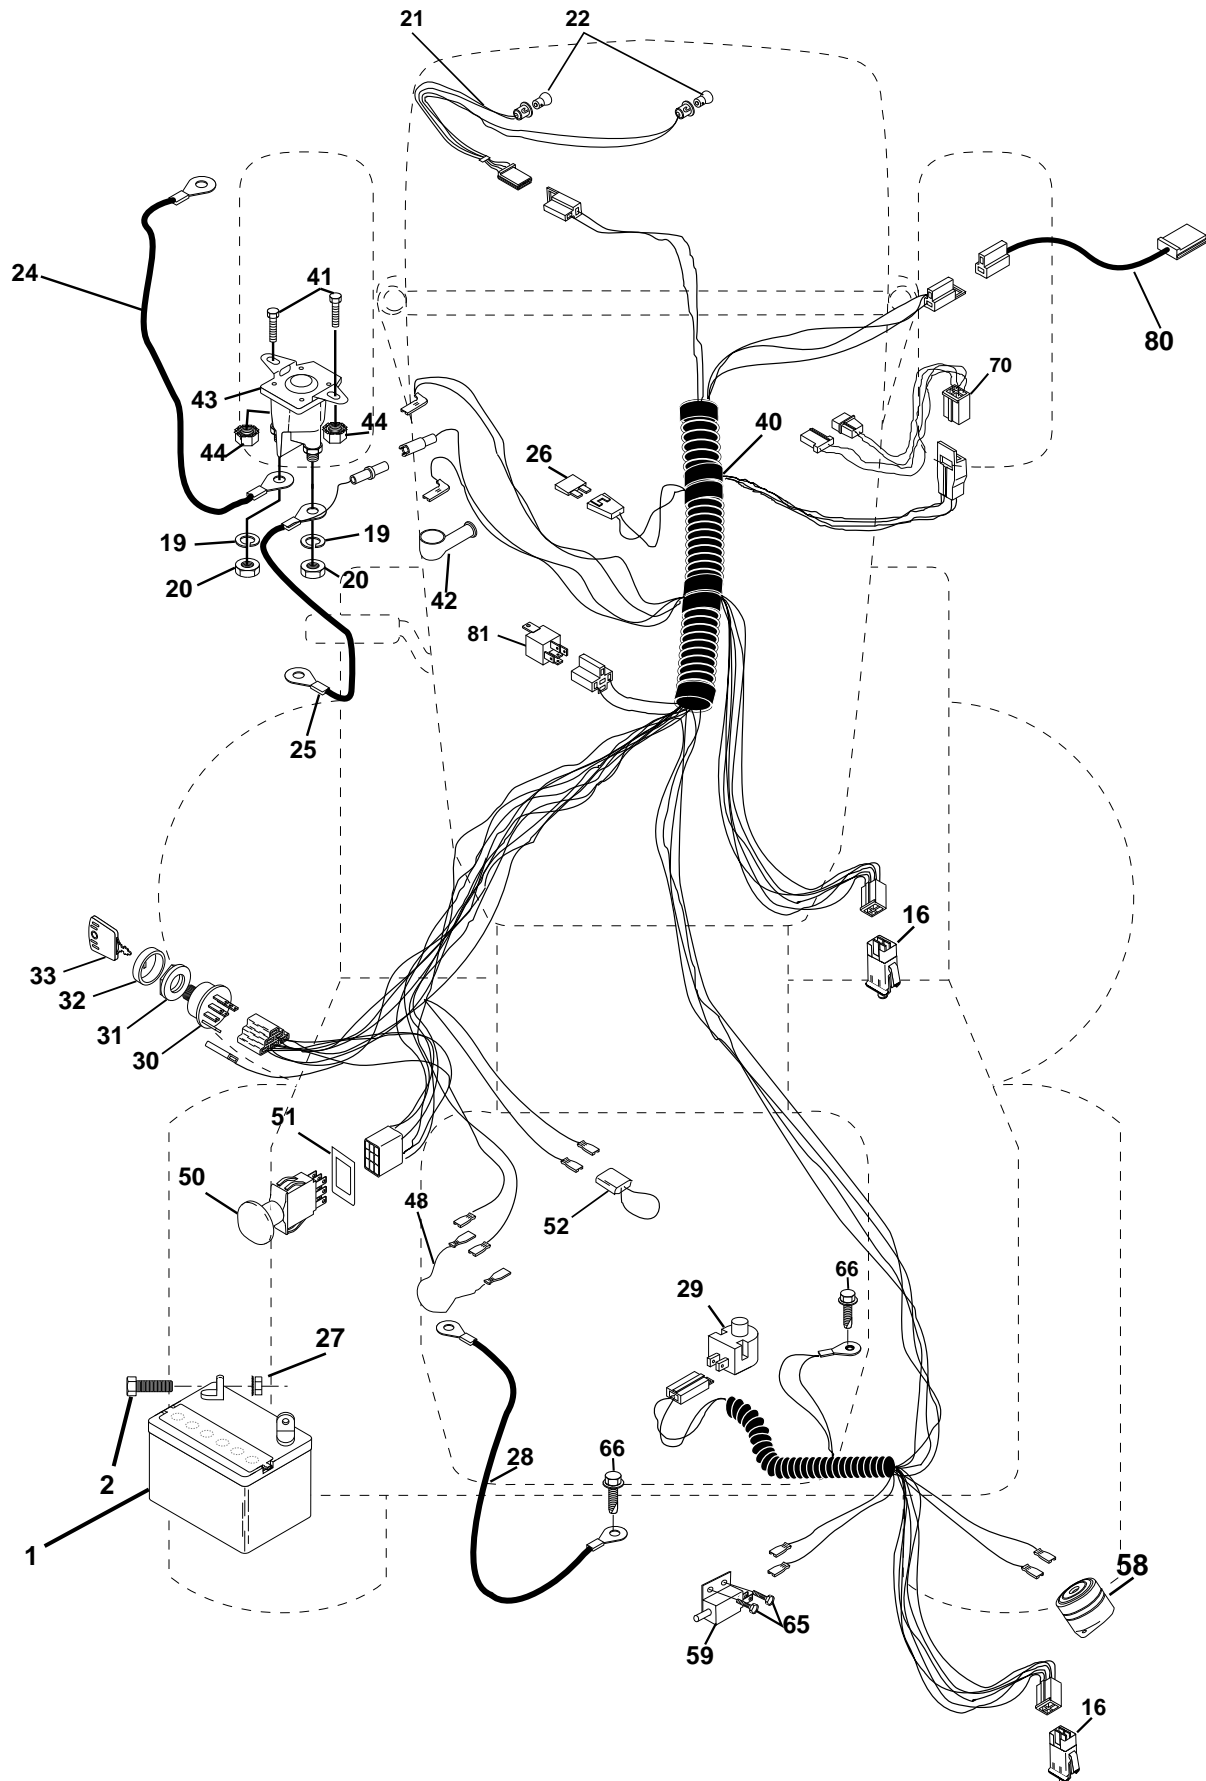

REPAIR PARTS

TRACTOR- -MODEL NO. 125CRD (P125CRDA) PRODUCT NO. 954 12 00-23
ELECTRICAL

REPAIR PARTS

TRACTOR- -MODEL NO. 125CRD (P125CRDA) PRODUCT NO. 954 12 00-23

ELECTRICAL

KEY NO.	PART NO.	DESCRIPTION
1	532144925	Battery 12 Volt 25 AMP Wet
2	874760412	Bolt Hex Hd 1/4-20 Unc X 3/4
16	532153664	Switch Interlock Push-In
19	810090400	Washer Lock 1/4
20	873350400	Nut Jam Hex 1/4-20 Unc
21	532166181	Harness Asm Light W/4152J
22	532004152	Bulb Light #1156
24	532124780	Cable Starter 6Ga 11" Red
25	532165987	Cable Battery Crd 56" Red
26	532166180	Fuse 15 Amp
27	873510400	Nut Keps Hex 1/4-20 Unc
28	532127725	Cable Ground 6Ga 18" Black
29	532160784	Switch Plunger Normal Op Olive
30	532140301	Switch Ignition 4Pos W/Lights
31	532124211	Nut Ignition #125
32	532141226	Cover Switch Ignition #121
33	532122147	Key Ign Molded Indak
40	532166158	Harness Ign Crd Elect
41	8711110408	Bolt Flk Fin Hex 1/4-20 Unc X 1/2
42	532131563	Cover Terminal Red
43	532145673	Solenoid
44	873640400	Nut Keps Blk Hex 1/4-20 Unc
48	532140844	Adapter Ammeter Rectangular
50	532154959	Switch PTO 3PDT Black Delta 96
51	532140405	Ring Retainer PTO
52	532141940	Protection Wire Loop
58	532165943	Buzzer Crd
59	532166299	Switch FBI CRD
65	817211008	Screw Slftp #10-16 x 1/2 Ty-Ab
66	817490608	Screw Thdrol 3/8-16 x 1/2 Ty-Tt
70	532166668	Harness Engine
80	532146685	Harness Clutch EVX
81	532109748	Relay Asm

NOTE: All component dimensions given in U.S. inches.
1 inch = 25.4 mm.