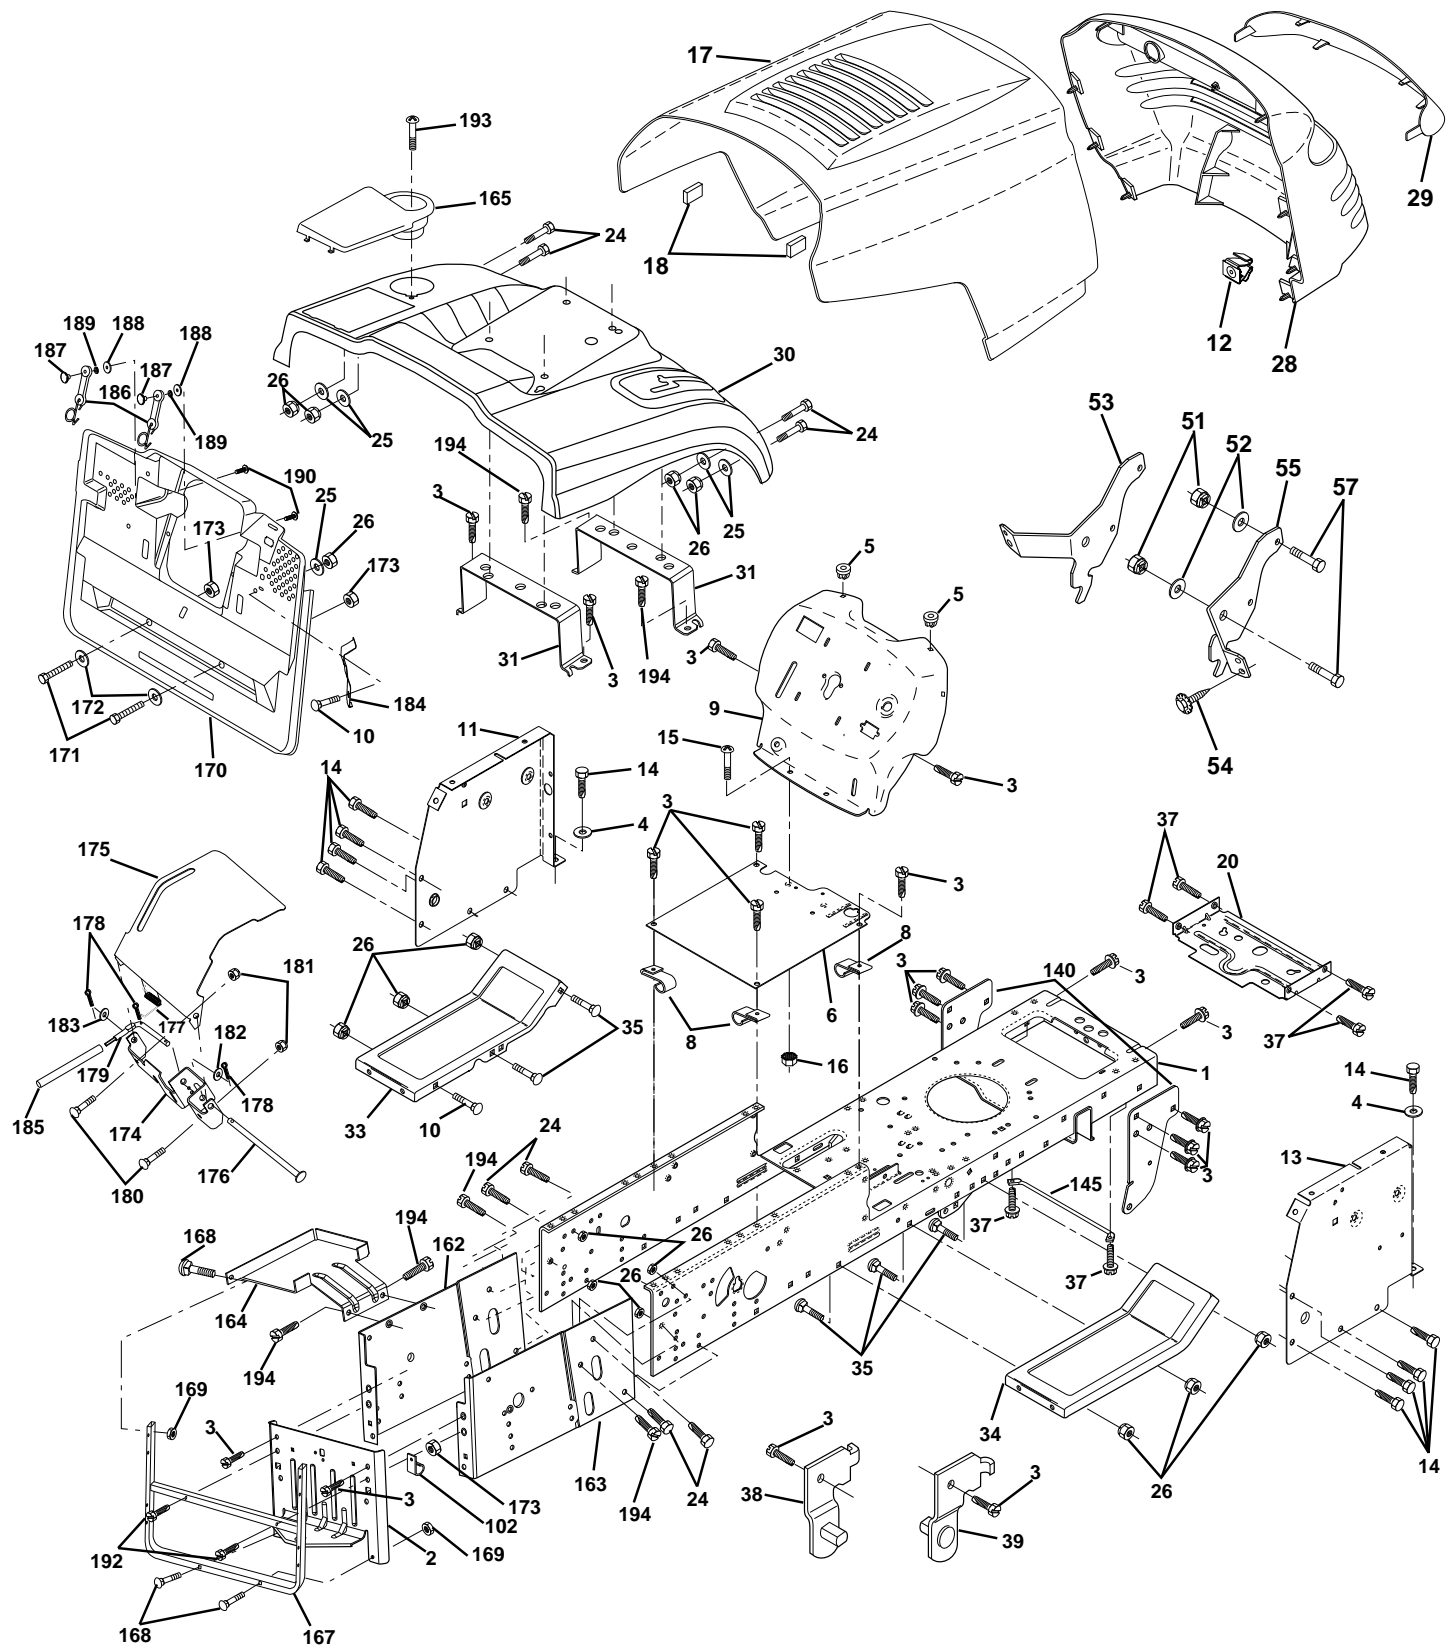

TRACTOR- -MODEL NO. 125CRD (P125CRDA) PRODUCT NO. 954 12 00-23

ELECTRICAL

KEY NO.	PART NO.	DESCRIPTION
1	532144925	Battery 12 Volt 25 AMP Wet
2	874760412	Bolt Hex Hd 1/4-20 Unc X 3/4
16	532153664	Switch Interlock Push-In
19	810090400	Washer Lock 1/4
20	873350400	Nut Jam Hex 1/4-20 Unc
21	532166181	Harness Asm Light W/4152J
22	532004152	Bulb Light #1156
24	532124780	Cable Starter 6Ga 11" Red
25	532165987	Cable Battery Crd 56" Red
26	532166180	Fuse 15 Amp
27	873510400	Nut Keps Hex 1/4-20 Unc
28	532127725	Cable Ground 6Ga 18" Black
29	532160784	Switch Plunger Normal Op Olive
30	532140301	Switch Ignition 4Pos W/Lights
31	532124211	Nut Ignition #125
32	532141226	Cover Switch Ignition #121
33	532122147	Key Ign Molded Indak
40	532166158	Harness Ign Crd Elect
41	8711110408	Bolt Flk Fin Hex 1/4-20 Unc X 1/2
42	532131563	Cover Terminal Red
43	532145673	Solenoid
44	873640400	Nut Keps Blk Hex 1/4-20 Unc
48	532140844	Adapter Ammeter Rectangular
50	532154959	Switch PTO 3PDT Black Delta 96
51	532140405	Ring Retainer PTO
52	532141940	Protection Wire Loop
58	532165943	Buzzer Crd
59	532166299	Switch FBI CRD
65	817211008	Screw Slftp #10-16 x 1/2 Ty-Ab
66	817490608	Screw Thdrol 3/8-16 x 1/2 Ty-Tt
70	532166668	Harness Engine
80	532146685	Harness Clutch EVX
81	532109748	Relay Asm

NOTE: All component dimensions given in U.S. inches.
1 inch = 25.4 mm.

REPAIR PARTS

TRACTOR- -MODEL NO. 125CRD (P125CRDA) PRODUCT NO. 954 12 00-23
CHASSIS AND ENCLOSURES

REPAIR PARTS

TRACTOR- -MODEL NO. 125CRD (P125CRDA) PRODUCT NO. 954 12 00-23