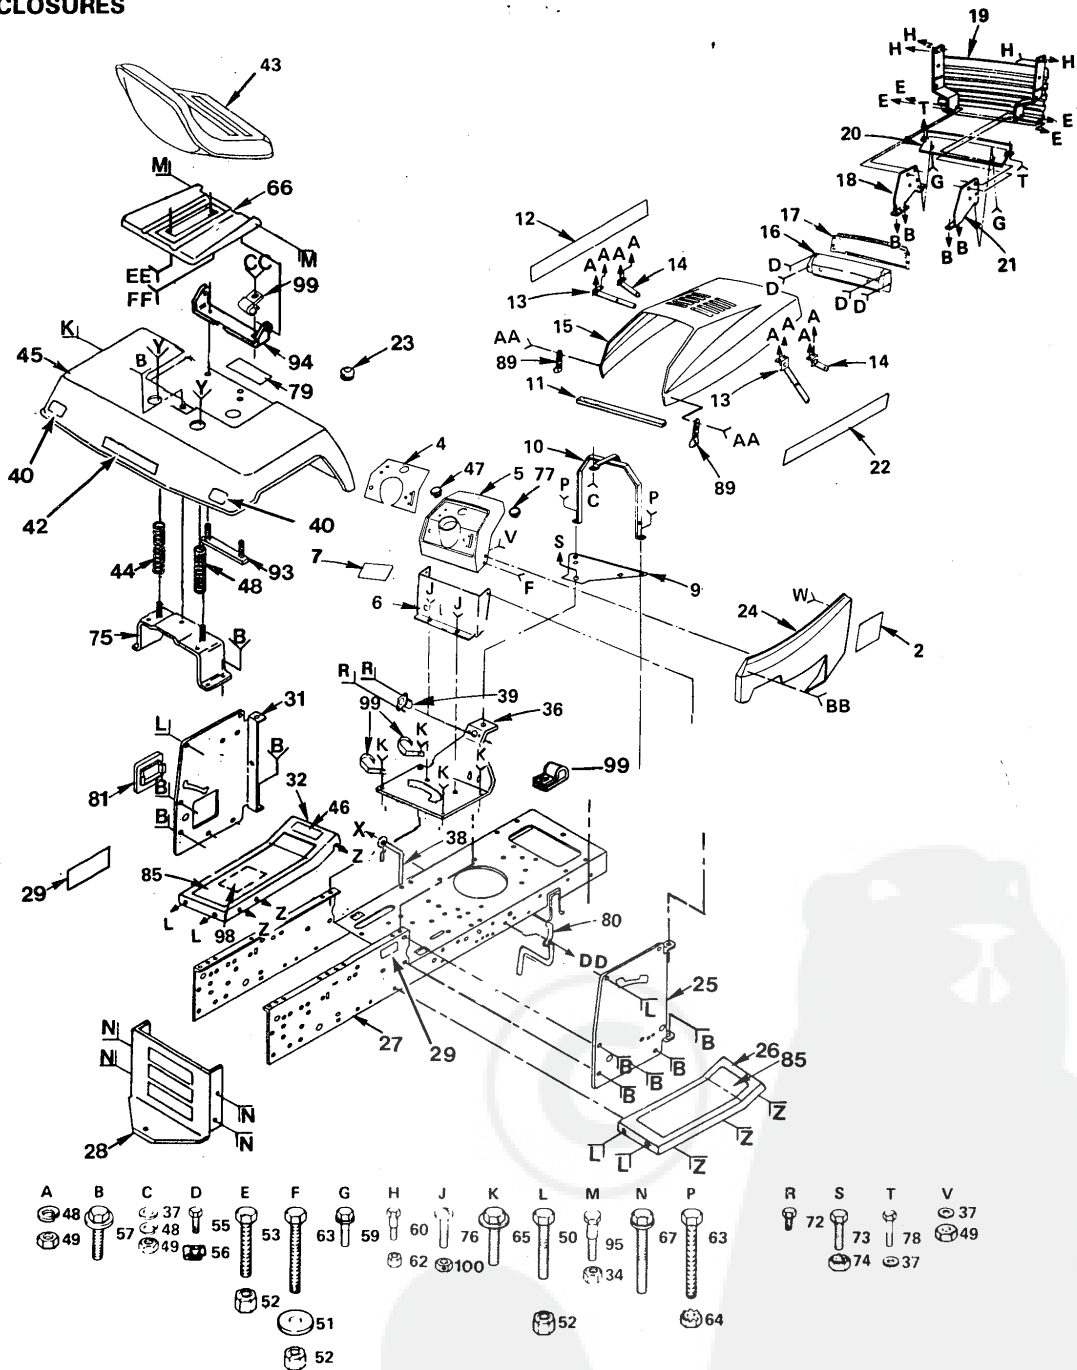

**REPAIR PARTS
ENCLOSURES**

ROPER YARD TRACTOR--MODEL NUMBER YT120BT