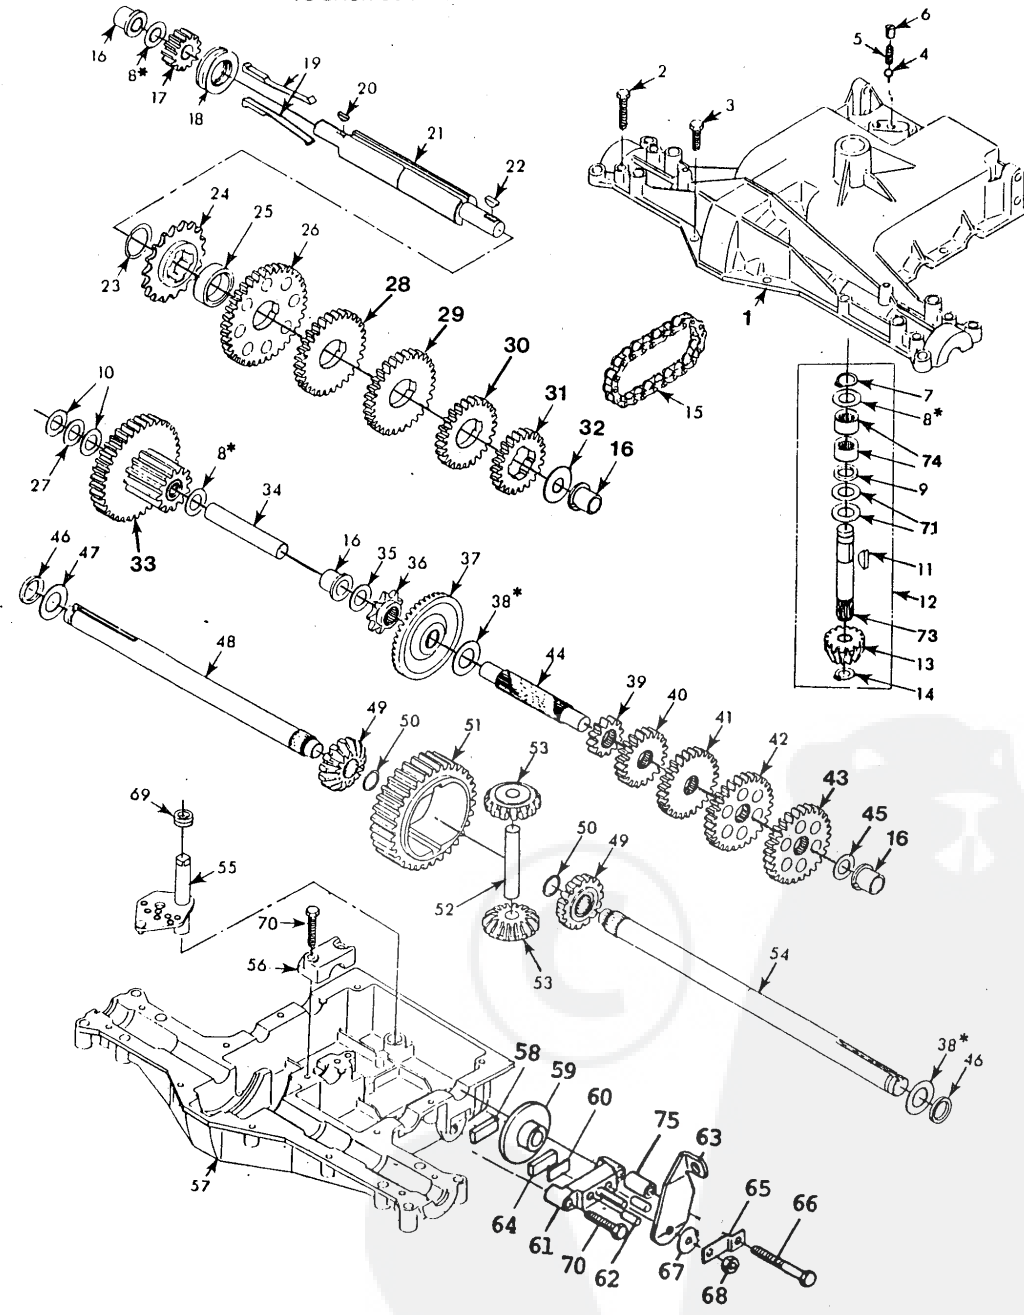

REPAIR PARTS

ROPER YARD TRACTOR--MODEL NUMBER YT120BT TRANSAXLE FOOTE--MODEL NUMBER 4150- 50

TRANSAXLE

KEY NO.	PART NO.	DESCRIPTION	PART NO.	PART NO.	DESCRIPTION
1	3655-B	Housing, Upper	37	3853	Gear, Bevel, 42T
2	1360	Screw, Tapping, 1/4-20 x 1.31 Lg.	38	3749	Washer, Plain, .758 x 1.12 x .010
3	3396	Screw, Tapping, 1/4-20 x .875 Lg.	38	3652	Washer, Plain, .758 x 1.12 x .015
4	1151	Ball, Detent	38	3693	Washer, Plain, .758 x 1.12 x .020
5	3626	Spring, Detent	38	3653	Washer, Plain, .758 x 1.12 x .025
6	3623	Screw, Set	38	3408	Washer, Plain, .758 x 1.25 x .020
7	1099	Ring, Retainer	38	3732	Washer, Plain, .758 x 1.25 x .025
8	1441	Washer, Plain, .632 x 1.00 x .020	38	3184	Washer, Plain, .758 x 1.25 x .031
8	1423	Washer, Plain, .632 x 1.00 x .026	38	3733	Washer, Plain, .758 x 1.25 x .035
8	1082	Washer, Plain, .632 x 1.00 x .031	38	3198	Washer, Plain, .758 x 1.25 x .040
8	1424	Washer, Plain, .632 x 1.00 x .036	38	3734	Washer, Plain, .758 x 1.25 x .045
8	1068	Washer, Plain, .632 x 1.00 x .041	38	3735	Washer, Plain, .758 x 1.25 x .050
8	1425	Washer, Plain, .632 x 1.00 x .046	38	3736	Washer, Plain, .758 x 1.25 x .055
8	1358	Washer, Plain, .632 x 1.00 x .050	38	3180	Washer, Plain, .758 x 1.25 x .062
8	1145	Washer, Plain, .632 x 1.00 x .060	39	3646	Gear, Spur, 12T
8	1319	Washer, Plain, .632 x 1.00 x .082	40	3866	Gear, Spur, 20T
9	3312	O-Ring	41	3719	Gear, Spur, 25T
10	1425	Washer, Plain, .632 x 1.00 x .046	42	3868	Gear, Spur, 28T
11	1374	Key, Woodruff, No. 9	43	3683	Gear, Spur, 31T
12	4134	Assembly, Kit, Input Shaft (Inc's. Key No's 7, 8, 9, 11, 13, 14, 73 and 2 each Key No's 71 & 74)	44	3657	Shaft, Drive
			45	1145	Washer, Plain, .640 x 1.00 x .060
13	3590	Pinion Bevel 14T	46	3191	Seal, Felt
14	3624	Ring, Retaining	47	3184	Washer, Plain, .758 x 1.25 x .031
15	3625	Chain, 24 Pitches	48	3846	Axle, L.H.
16	1542	Bearing, Flange	49	3780	Gear, Miter, 15T.
17	3773	Gear, Spur, 14T	50	3656	Ring, Retaining
18	3631	Collar, Clutch	51	3839	Gear, Spur, 32T.
19	3676	Key, Clutch	52	3840	Shaft, Cross
20	1369	Key, Woodruff, No. 3	53	3781	Gear, Miter, 15T.
21	3663	Shaft, Intermediate	54	3845	Axle, R.H.
22	1375	Key, Woodruff, No. 61	55	4192	Assembly, Shifter
23	3627	Ring, Retaining	56	3775	Cap, Support
24	3640	Sprocket, 18T	57	3654-B	Housing, Lower
25	3841	Spacer	58	3757	Puck, Friction
26	3786	Gear, Spur, 37T	59	3276	Disc, Brake
27	3422	Spacer, .630 x 1.00 x .169	60	3758	Spacer
28	3867	Gear, Spur, 30T	61	4280	Jaw, Brake
29	3783	Gear, Spur, 25T	62	3754	Pin, Dowel
30	3869	Gear, Spur, 22T	63	3768	Lever, Actuating
31	3741	Gear, Spur, 19T.	64	3757	Puck, Friction
32	3628	Washer, Plain, .640 x 1.37 x .061	65	3842	Bracket, Anti-Rotation
33	4286	Assembly, Gear, Comb., 12T. & 35T.	66	3771	Screw, Tapping, 5/16 - 18 x 2.25 Lg.
34	3658	Shaft, Idler	67	3760	Washer, Plain .321 x 1.00 x .055
35	1959	Washer, Plain, .631 x 1.00 x .010	68	73810500	Nut, Lock, 5/16 - 24
36	3645	Sprocket, 9T.	69	3789	V-Ring
			70	3724	Screw, Tapping 5/16 - 18 x 1.44 Lg.
			71	3876	Washer, Plain .632 x 1.38 x .046
			72	4300	Grease
			73	----	Input Shaft (Order Key No. 12)
			74	----	Bearing, Needle (Order Key No. 12)
			75	3752	Spacer