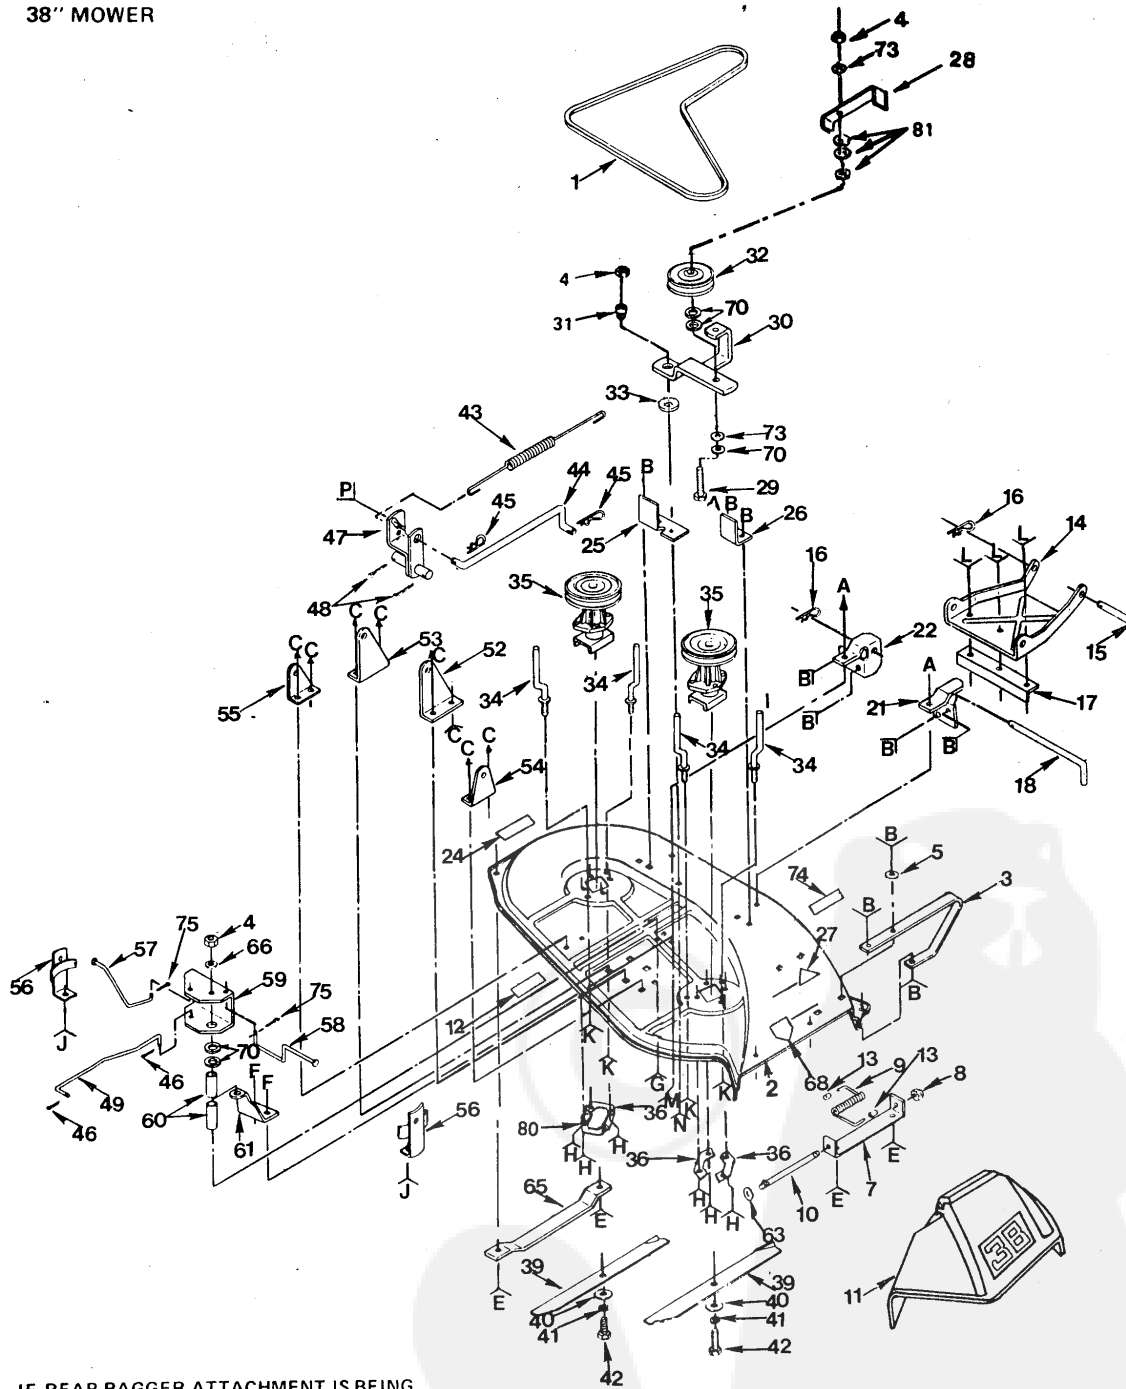

REPAIR PARTS

ROPER YARD TRACTOR--MODEL NUMBER YT120BT

38" MOWER

IF REAR BAGGER ATTACHMENT IS BEING USED, REFER TO REAR BAGGER OWNERS MANUAL FOR BLADE PART NO.

34

REPAIR PARTS

ROPER YARD TRACTOR--MODEL NUMBER YT120BT

38" MOWER

KEY NO.	PART NO.	DESCRIPTION	KEY NO.	PART NO.	DESCRIPTION
1	106085X	V-Belt	39	106634X	Blade, 38"
2	105689X	Housing	40	19132012	Washer 13/32 x 1-1/4 x 12 Ga.
3	8417J	Runner, R.H.	41	10030600	*Washer, Lock, 3/8
4	73680600	Nut, Lock, 3/8 - 16	42	74610624	*Bolt, Hex 3/8-24 x 1-1/2 Gr.5
5	19111216	Washer, 11/32 x 3/4 x 16 Ga.	43	108250X	Spring, Ext.
6	72140505	Bolt, Carr., 5/16 - 18 x 5/8	44	108235X	Rod-Clutch, Mower
7	105896X	Bracket, Deflector	45	4921H	Spring-Retainer
8	110452X	Push Nut	46	76020312	*Pin-Cotter, 3/32 x 3/4
9	106734X	Spring, Deflector	47	109892X	Rock Shaft Assembly
10	106735X	Rod-Hinge	48	76020616	Pin, Cotter, 3/16 x 1
11	106736X	Deflector - Shield	49	108247X	Rod, Brake, Primary
12	105814X	Decal	50	72140606	*Bolt, Carriage 3/8-16 x 3/4
13	105304X	Cap	52	108243X	Bracket, Pivot, R.H.
14	105662X	Link, Parallel	53	108241X	Bracket, Pivot, L.H.
15	105744X	Pin - Hinge, Front	54	105857X	Bracket, Susp., Rear, R.H.
16	4921H	Spring Retainer	55	108673X	Bracket, Susp., Rear, L.H.
17	105872X	Stop, Link	56	106578X	Brake Assembly
18	105743X	Pin - Hinge, Rear	57	106463X	Rod, Brake, Secondary, L.H.
19	74760612	* Bolt, 3/8 - 16 x 3/4	58	108249X	Rod, Brake, Secondary, R.H.
20	73680500	Nut, Lock 5/16 - 18	59	106456X	Bracket, Brake, Pivot
21	109598X	Bracket, Lift, R.H.	60	100672K	Spacer, Brake
22	109597X	Bracket, Lift, L.H.	61	100673L	Bracket, Support
23	72140506	* Bolt, Carriage 5/16 - 18 x 3/4	63	19111016	Washer, 11/32 x 5/8 x 16 Ga.
24	109820X	Instruction - Caution Decal	64	74760684	Bolt, 3/8-16 x 5-1/4
25	109503X	Support, Arm	65	7631J	Runner, L.H.
26	109504X	Stop, Deck, Front	66	19131614	Washer, 13/32 x 1 x 14 Ga.
27	109984X	Decal - Safety Standard	67	72140610	Bolt, Carr., 3/8-16 x 1-1/4
28	106461X	Guide, Belt	68	107339X	Decal-Warning
29	74760636	* Bolt 3/8 - 16 x 2 1/4	70	19131316	*Washer 13/32 x 13/16 x 16 Ga.
30	108832X	Arm, Idler Assembly	73	19132012	Washer, 13/32 x 1-1/4 x 12 Ga.
31	106902X	Spacer	74	109819X	Decal-Warning
32	102403X	Pulley, Idler	75	76020308	Pin Cotter 3/32 x 1/2
33	106513X	Washer, Wear, 1/16	76	72110506	Bolt, Carriage 5/16-18 x 3/4
34	102669X	Keeper, Belt	77	74760412	Bolt Hex 1/4x 20 x 3/4
35	105891X	Mandrel, Assembly	78	109893X	Washer-Special
36	100668L	Plate, Support, Mandrel	79	73680400	Nut Lock 1/4-20
37	17490612	Screw, Hex Washer Hd. 3/8-16 x 3/4	80	110445X	Plate - Support L.H.
38	17490620	Screw, Hex Washer Hd. 3/8-16 x 1-1/4	81	19131407	Washer - 13/32 x 7/8 x 7 Ga.

*STANDARD HARDWARE--PURCHASE LOCALLY