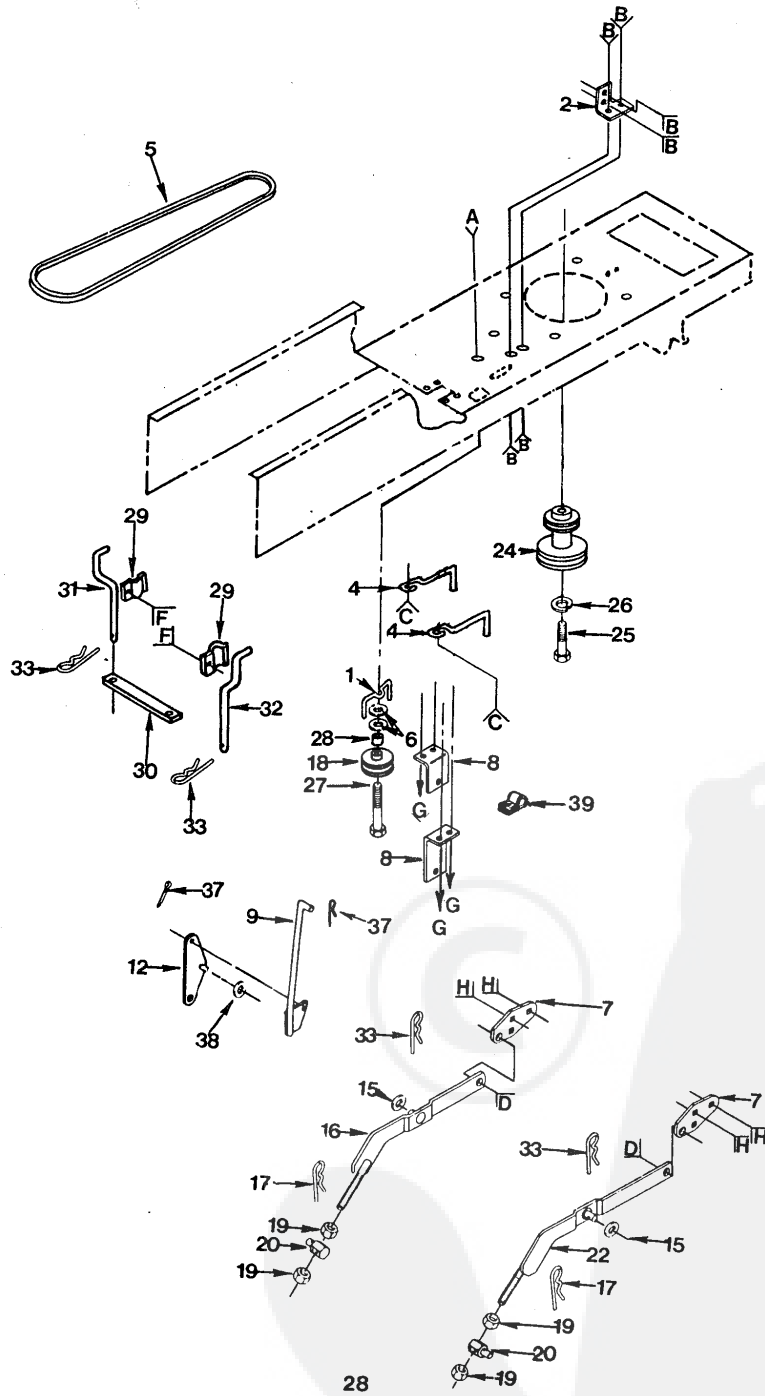

REPAIR PARTS
DRIVE GROUP

ROPER YARD TRACTOR--MODEL NUMBER YT120BT

REPAIR PARTS

ROPER YARD TRACTOR--MODEL NUMBER YT120BT

DRIVE GROUP

KEY NO.	PART NO.	DESCRIPTION
1	109070X	Keeper - Belt
2	108236X	Bracket - Switch
3	17021008	Screw - Tap. Hex Hd. 10 - 24 x 1/2
4	105730X	Keeper - Belt, Engine
5	120302X	V-Belt, Drive
6	19131312	Washer 13/32 x 13/16 x 12 Ga.
7	105864X	Bracket - Suspension
8	106444X	Bracket - Bellcrank
9	108451X	Rod Assembly - Clutch Primary
11	73680600	Nut - Crownlock 3/8 - 16
12	109728X	Bellcrank Assembly
13	74760612	* Bolt - Hex 3/8 - 16 x 3/4
14	72140606	Bolt - Rd, Hd, Sq, Neck 3/8 - 16 x 3/4
15	19171516	Washer 17/32 x 15/16 x 16 Ga.
16	105863X	Arm Assembly - Suspension - L.H.
17	9135R	Retainer - Spring
18	4859J	Idler - Flat
19	73220800	* Nut - Hex 1/2 - 13
20	106308X	Trunnion - Lift Lower
22	105862X	Arm Assembly - Suspension - R.H.
23	105848X	Bolt - Shoulder 3/8 - 16
24	105731X	Pulley - Engine
25	74770728	Bolt - Hex 7/16 - 20 x 1 - 3/4
26	10040700	* Washer - Lock 7/16
27	74760644	* Bolt - Hex 3/8 - 16 x 2 - 3/4
28	4470J	Spacer
29	106190X	Clamp
30	109370X	Strap - Locator
31	109368X	Keeper, Belt, L.H.
32	109369X	Keeper, Belt, R.H.
33	4921H	Spring - Retainer
34	74760512	* Bolt, Hex 5/16 - 18 x 3/4
35	73680500	* Nut, Lock 5/16 - 18
36	74760616	* Bolt - Hex 3/8 - 16 x 1
37	76020412	Pin - Cotter 1/8 x 3/4
38	19131410	Washer 13/32 x 7/8 x 10 Ga.
39	5320R	Clip, Insulated
40	110739X	Washer, Spring
41	73980600	Nut - Flanglock 3/8

*STANDARD HARDWARE--PURCHASE LOCALLY