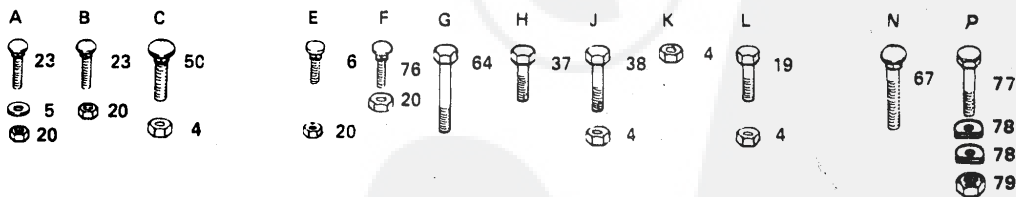

*STANDARD HARDWARE--PURCHASE LOCALLY