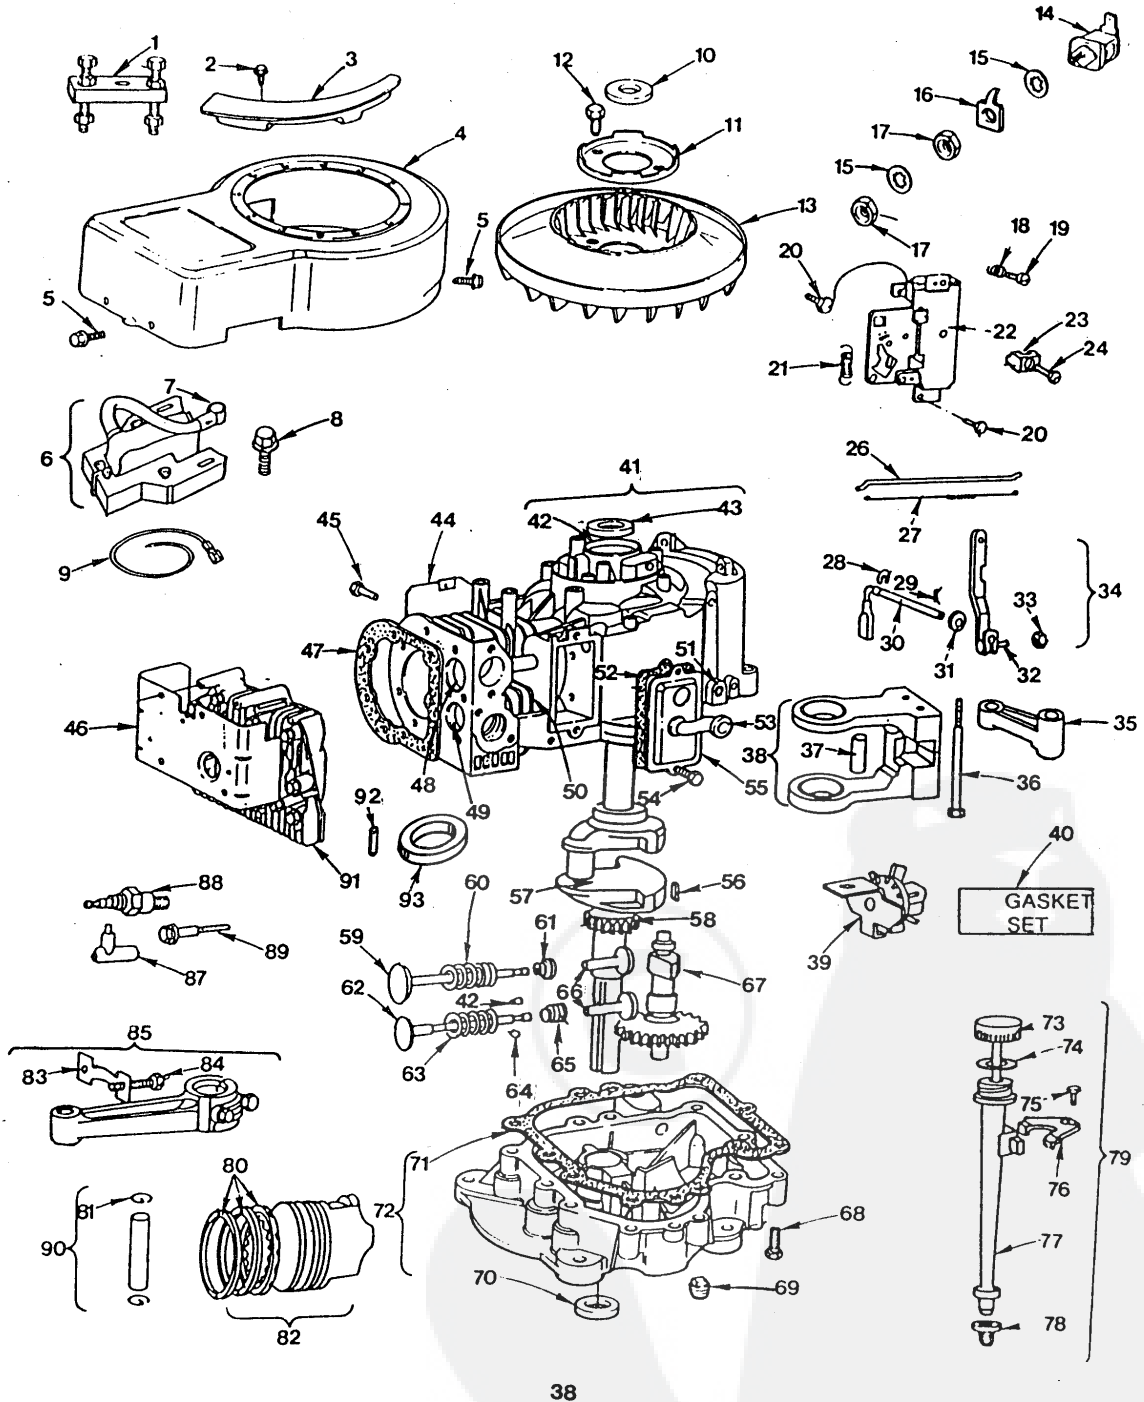

REPAIR PARTS

ROPER YARD TRACTOR--MODEL NUMBER YT120BT

ENGINE BRIGGS & STRATTON--MODEL NUMBER 281707,TYPE NUMBER 0133-01

CYLINDER BLOCK GROUP

REPAIR PARTS

ROPER YARD TRACTOR--MODEL NUMBER YT120BT

ENGINE BRIGGS & STRATTON--MODEL NUMBER 281707, TYPE NUMBER 0133-01

CYLINDER BLOCK GROUP