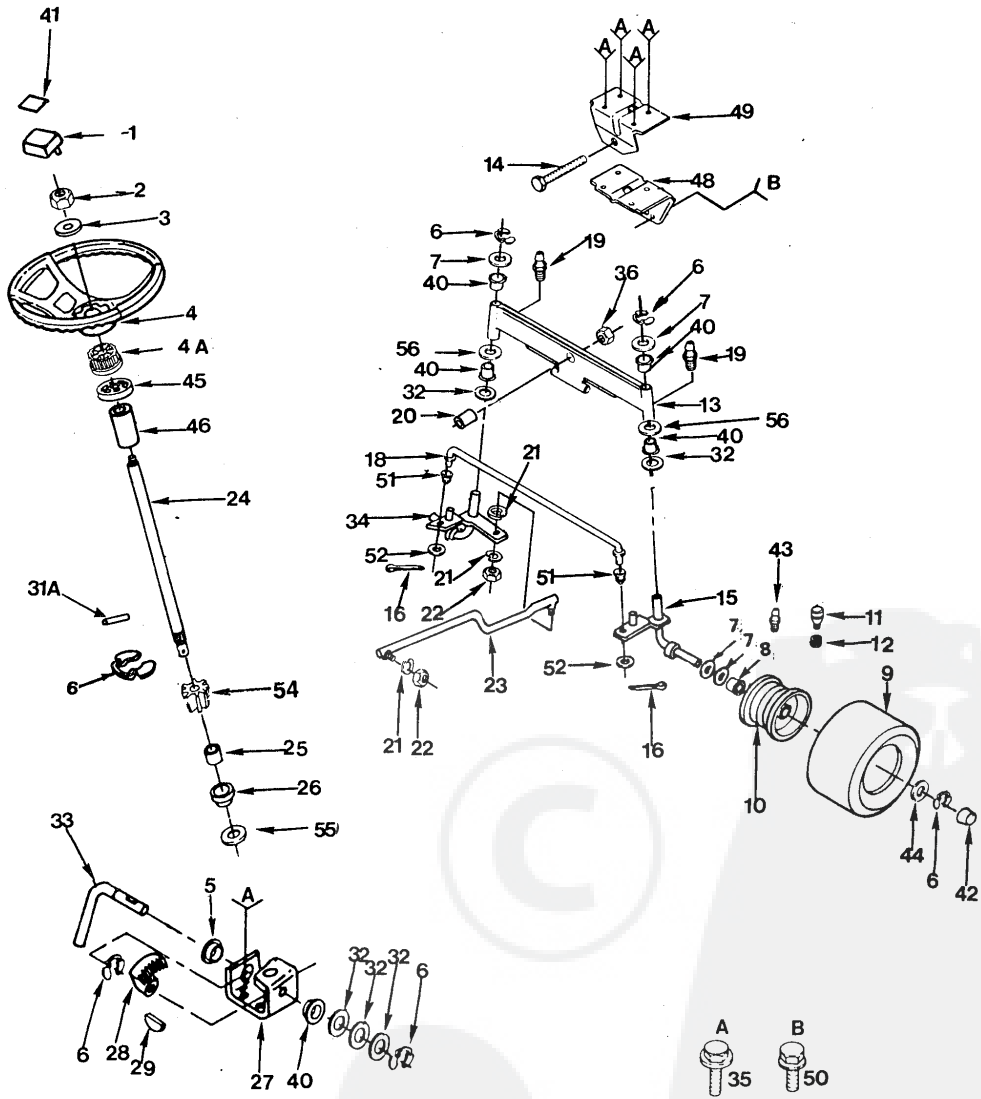

REPAIR PARTS

ROPER YARD TRACTOR--MODEL NUMBER YT120BT

STEERING, FRONT AXLE AND WHEELS

REPAIR PARTS

ROPER YARD TRACTOR--MODEL NUMBER YT120BT

STEERING, FRONT AXLE AND WHEELS

KEY NO.	PART NO.	DESCRIPTION
1	100710L	Insert - Steering Wheel
2	73940800	*Nut - Hex Jam Toplock 1/2 - 20
3	100712K	Washer 17 32 x 2 - 1/4 x .160
4	100713N	Steering Wheel 13"
4A	100711L	Adapter - Wheel, Steering
5	109816X	Nyliner - Snap-In
6	12000022	E-Ring
7	19252016	Washer 25/32 x 1 - 1/4 x 16 Ga.
8	9040H	Bearings - Wheel, Front
9	106222X	Tire - 15 x 6.00 - 6 (Tubeless)
...	59904	Tube - Tire (not furnished with Tractor)
10	106732X	Rim Assembly - 6" Front (Inc, 2 each Key No. 8)
11	65139	Stem - Valve
12	59192	Cap - Valve
13	108075X	Axle Assembly - Front
14	74761060	Bolt - Hex 5/8 - 11 x 3 - 3/4
15	105654X	Spindle Assembly - R.H.
16	76020412	Pin - Cotter 1/8 x 3/4
18	105715X	Tie Rod
19	6855M	Fitting - Grease
20	110438X	Spacer Bearing - Front Axle
21	10040600	*Lockwasher 3/8
22	73610600	*Nut - Hex 3/8 - 24
23	105727X	Drag Link
24	109556X	Shaft Steering
25	74580	Spacer
26	71208	Bushing - Steering Rod
27	109432X	Bracket Assembly - Steering
28	108684X	Gear - Sector
29	106126X	Woodruff Key 3/16 x 3/4
31A	2882J	Drive Pin 3/16 x 1
32	6266H	Bearing Thrust
33	108683X	Rod - Steering
34	105656X	Spindle Assembly - L.H.
35	17490612	Screw - Hex Washer Hd, Thread Forming Type TT 3/8 - 16 x 3/4
36	73901000	Nut - Lock Flange, 5/8 - 11
40	3366R	Bearing
41	104590X	Decal - Steering Wheel
42	104757X	Cap - Hub, Front
43	278H	Grease Fitting
44	19252616	Washer 25/32 x 1 - 5/8 x 16 Ga.
45	106943X	Spacer - Shaft, Steering
46	106944X	Tube - Shaft, Steering
48	105664X	Support - Saddle, Front
49	105663X	Support - Saddle, Rear
50	17490508	Screw - Hex Washer Thd, Rolling 5/16 - 18 x 1/2
51	120382X	Bushing
52	19131416	Washer 13/32 x 7/8 x 16 Ga.
54	108685X	Gear - Pinion
55	101930X	Washer - Hardened
56	19272016	Washer - 27/32 x 1 - 1/4 x 16 Ga.

*STANDARD HARDWARE--PURCHASE LOCALLY