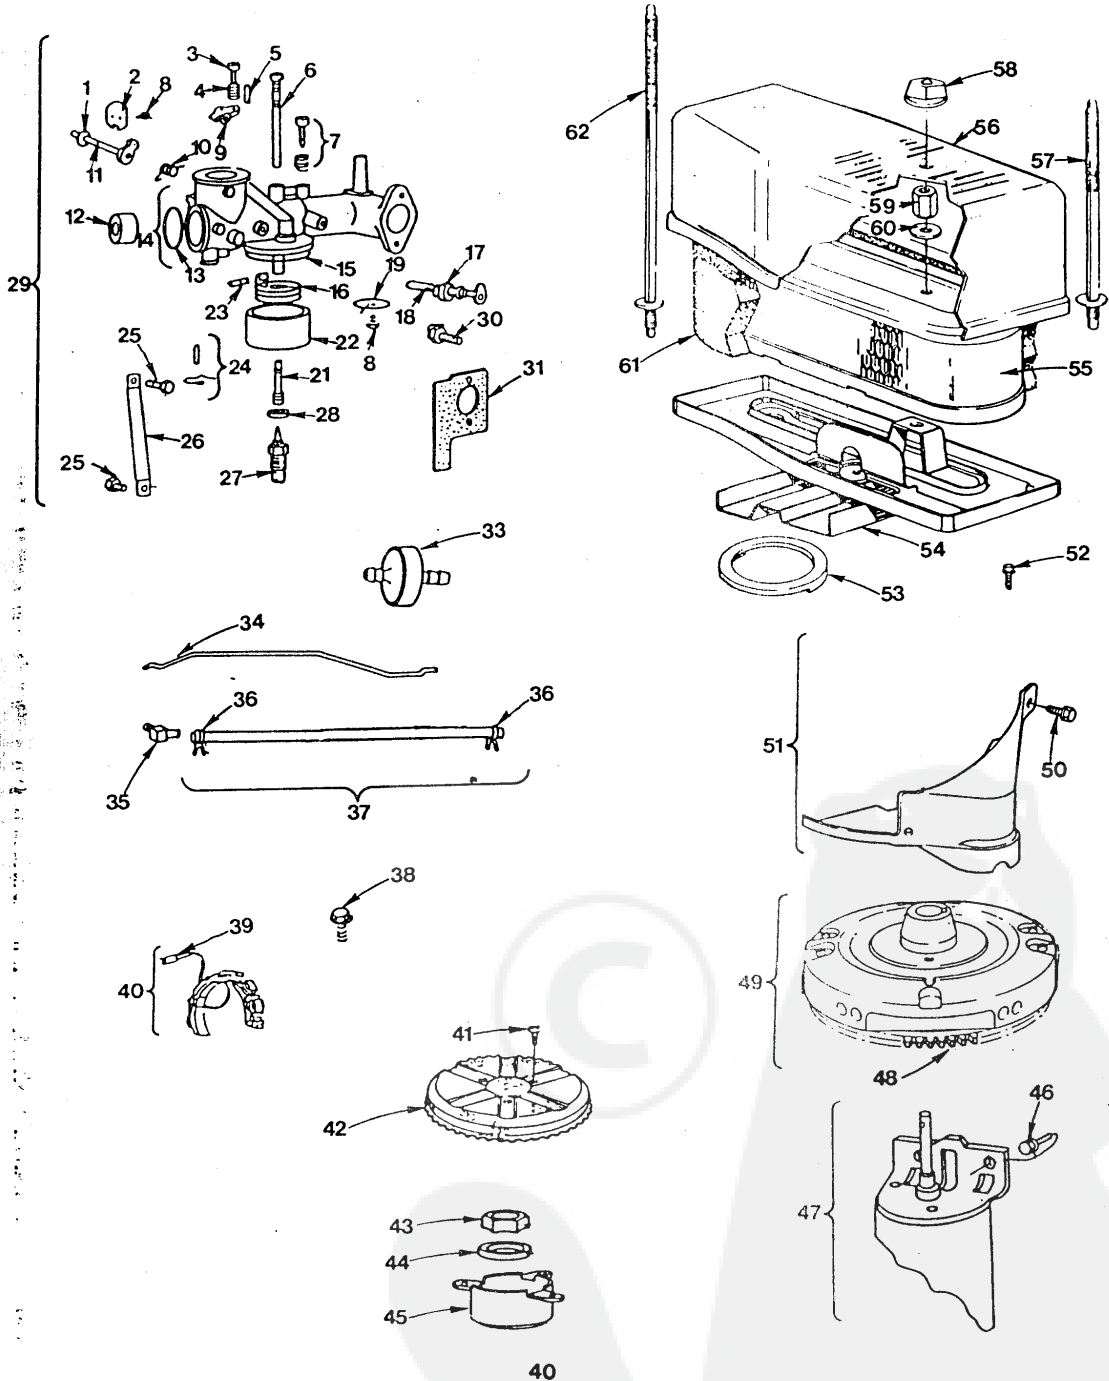

REPAIR PARTS
ROPER YARD TRACTOR--MODEL NUMBER YT120BT
ENGINE BRIGGS & STRATTON--MODEL NUMBER 281707, TYPE NUMBER 0133-01
CARBURETOR

REPAIR PARTS

ROPER YARD TRACTOR--MODEL NUMBER YT120BT

ENGINE BRIGGS & STRATTON--MODEL NUMBER 281707, TYPE NUMBER 0133-01

ARBURETOR

KEY NO.	PART NO.	DESCRIPTION	KEY NO.	PART NO.	DESCRIPTION
1	270382	Washer - Choke Shaft	31	270872	* Gasket - Carburetor Mounting
2	222010	Valve Choke	33	298090	Filter - Fuel
3	91920	Screw - Machine, Fill. Hd. 8 32 x 5/8"	34	261610	Link - Choke
			35	67218	Connector - Fuel Pipe
4	26157	Spring - Throttle Adjustment	36	93053	Clamp - Fuel Pipe
5	93043	Pin - Throttle Shop	37	393815	Line - Fuel (Inc. Key No. 36)
6	299740	+Nozzle - Carburetor	38	93621	Screw - Sem
7	292681	+Valve Assy - Carburetor Idle	39	393814	Diode and Connector Assy
8	93499	Screw - Throttle and Choke Valve Mtg. Sem	40	391529	Stator Assembly - Alternator (Inc. Key No. 39)
9	211712	Stop - Throttle	41	93805	Screw - Sem
0	261116	Spring - Choke Return	42	223713	Screen - Flush Rotating
1	390684	Shaft and Lever - Choke	43	92284	Nut - Hex
2	211960	Venturi - Carburetor	44	220865	Washer - Spring
3	221997	Plug - Welch	45	222561	Cup - Screen Mounting
4	490473	Body Assy Carburetor (Inc. Key No. 13)	46	93535	Screw - Sem
			47	490420	Motor & Drive Assy (Inc. Key No. 46)
5	270511	Gasket - Float Bowl	48	392134	Gear - Ring
6	299707	Float - Carburetor	49	399917	Flywheel and Ring Gear Assy
7	398970	Seal - Throttle Shaft			Magneto (Inc. Key No. 48)
8	491006	Shaft and Lever - Throttle	50	93984	Screw - Sem
9	222433	Valve - Throttle	51	490324	Cover - Starter (Inc. Key No. 50)
1	231323	+Screw - Nozzle	52	94018	Screw - Sem
2	221995	Bowl - Float	53	270853	Gasket - Air Cleaner
3	230896	+ Pin - Float Hinge	54	490332	Body - Air Cleaner
4	394681	+ Valve - Fuel Inlet	55	399806	Cartridge - Air Cleaner
5	93572	Screw	56	223700	Cover - Air Cleaner
6	222311	Bracket - Carburetor	57	94246	Stud - Air Cleaner
7	396568	+Valve - Needle	58	212706	Knob - Air Cleaner
8	222014	+Washer - Float Bowl	59	231532	Nut - Air Cleaner Mtg.
9	491031	Carburetor Assy (Inc. Key No.'s 1,2,3,4,5,6,7,8,&28)	60	94249	Washer - Air Cleaner
0	93357	Screw Carburetor Mtg.	61	271962	Element - Air Cleaner
			62	94248	Stud - Air Cleaner
			...	394698	Carburetor Overhaul Kit

+Included in Carburetor Overhaul Kit - Part No. 394698
*Included in Gasket Set - Part No. 393411