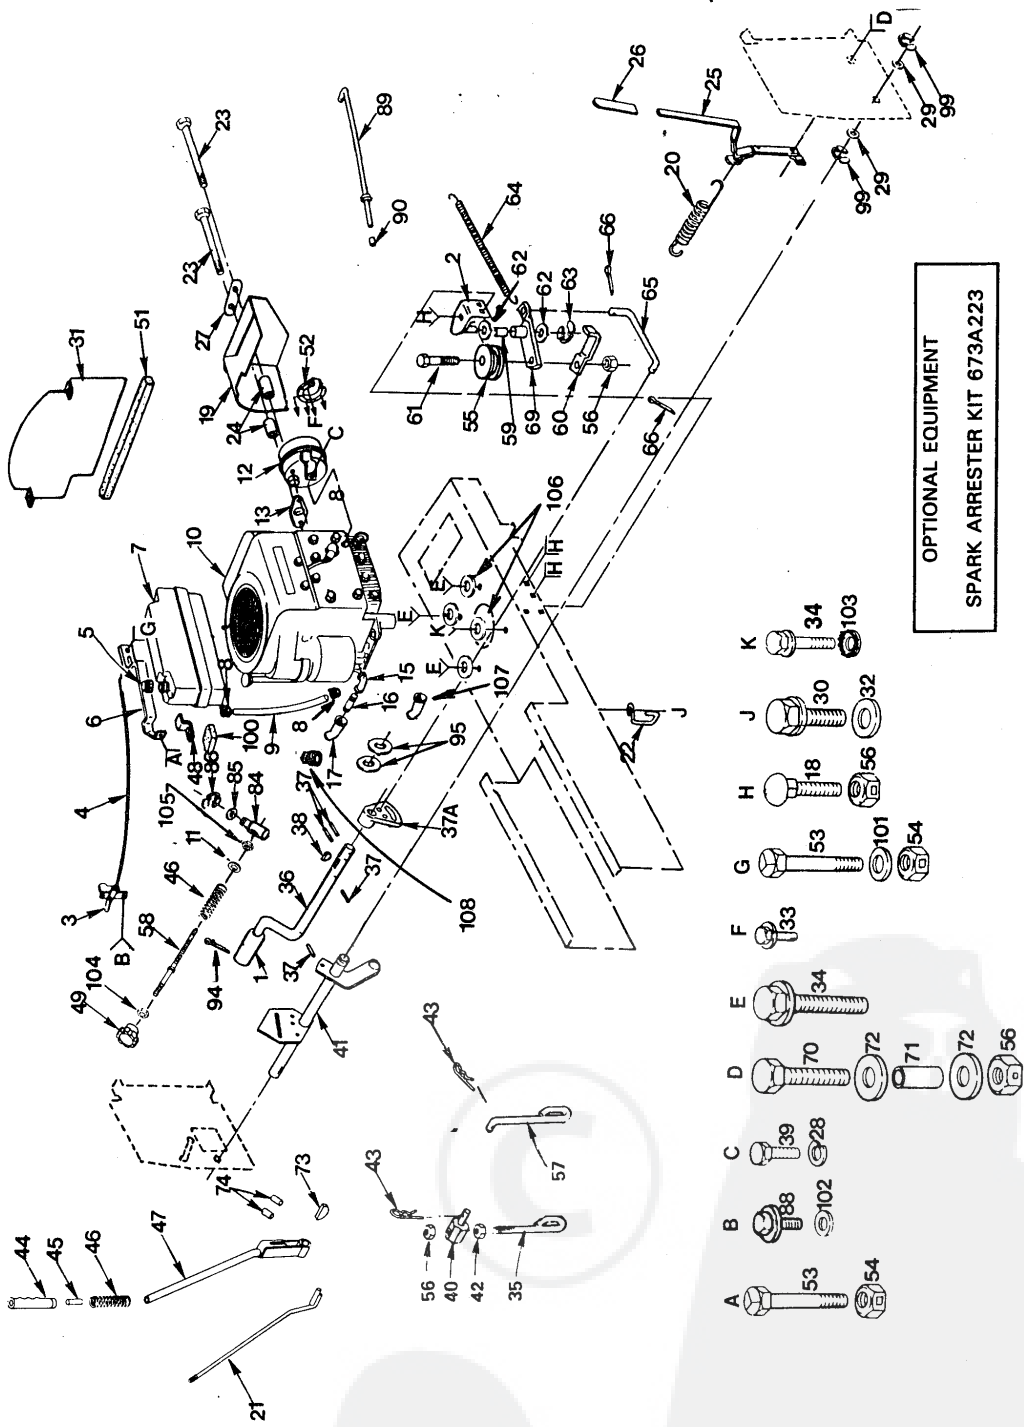

REPAIR PARTS   **ROPER YARD TRACTOR--MODEL NUMBER YT120BT**
ENGINE BRIGGS & STRATTON--MODEL NUMBER 281707, TYPE NUMBER 0133-01
POWER & MECHANICAL CONTROLS GROUP

REPAIR PARTS

ROPER YARD TRACTOR--MODEL NUMBER YT120BT

POWER & MECHANICAL CONTROLS GROUP

KEY NO.	PART NO.	DESCRIPTION	KEY NO.	PART NO.	DESCRIPTION
1	8883R	Petal Cover	47	104597X	Lever Assembly Hand Kit (Inc. Key No. 45, 46 and 2 each 74)
2	105724X	Bracket Assembly - Clutch	48	104799X	No. 5, 46 and 2 each 74
3	61159	Knob - Throttle Control	49	100734K	Brace - Tank
4	101336K	Control - Throttle (Inc. Key No. 3)	51	104915X	Handle - Adjust, Lift
5	8504J	Fuel Cap	52	101326L	Strip - Foam 14.5"
6	104800X	Support - Tank, Fuel	53	74780512	Deflector - Muffler
7	3615J	Tank - Fuel	54	73680500	* Bolt - Hex 5/16 - 18 x 3/4 Gr. 5
8	6999R	Hose Clamp	55	106298X	Locknut 5/16 - 18 Gr. B
9	7833R	Fuel Line	56	73680600	Pulley - Idler
10	281707	Engine Briggs & Stratton, Type no. 0133-01	57	110029X	Locknut 3/8 - 16
11	19131016	Washer 13/32 x 5/8 x 16 Ga.	58	110729X	Link - Lift
12	101273M	Muffler	59	105706X	Rod - Adjust, Lift
13	1407J	Gasket - Exhaust	60	106499X	Bearing
15	13240300	90° Street Elbow 3/8 NPT	61	74760624	Retainer - Belt
16	13280328	Std. Pipe Nipple 3/8 - 18 NPT x 3 - 1/2	62	110812X	* Bolt - Hex 3/8 - 16 x 1 - 1/2
17	13200300	90° Elbow 3/8 NPT	63	12000039	Washer - Hardened
18	72140606	Bolt - Rd. Hd. Sq. Neck 3/8 - 16 x 3/4	64	105709X	Ring - Klip
19	104910X	Baffle Assembly - Muffler	65	105710X	Spring - Return, Clutch
20	102727X	Spring - Extension	66	76020412	Link - Clutch
21	104598X	Rod Assembly - Lever	69	105705X	Pin - Cotter 1/8 x 3/4
22	104777X	Retainer - Belt, Chassis, L.H.	70	74760624	Bellcrank Assembly (Inc. Key No. 59)
23	74780572	Bolt - Hex 5/16 - 18 x 4 - 1/2	71	108056X	* Bolt Hex 3/8 - 16 x 1 - 1/2
24	101496X	Spacer - Split	72	19121612	Bushing - Handle, Clutch
25	106983X	Handle - Clutch Attachment	73	8330H	Washer 3/8 x 1 x 12 Ga.
26	4617J	Grip - Handle	74	23180606	Woodruff Key 1/4 x 1
27	104909X	Clip - Muffler			Set Screw - Hex Socket Forged Headless 3/8 - 16 x 3/8
28	10040400	Lockwasher 1/4	84	110810X	Trunion - Stop, Depth
29	19292016	Washer 29/32 x 1 - 1/4 x 16 Ga.	85	19151216	Washer 15/32 x 3/4 x 16 Ga.
30	17490612	Screw - Hex Washer Thd. Rolling 3/8 - 16 x 3/4	86	12000037	Klip Ring
31	109623X	Baffle - Vertical	88	17720408	Screw Hex Washer Head Thread Cutting 1/4 - 20 x 1/2
32	19131312	Washer 13/32 x 13/16 x 12 Ga.			Rod - Brake, Park
33	17450808	Screw - Hex Washer Hd. No. 8-32 x 1/2	89	105844X	Plunger Cap
34	17490628	Rolling 3/8 - 16 x 1 - 3/4 Type TT	90	71673	Cotter Pin 3/32 x 1/2
35	105855X	Link - Lift, Adjustable	94	76020308	Washer 25/32 x 1 - 1/4 x 16 Ga.
36	109037X	Shaft - Pedal, Foot	95	19252016	E-Ring
37	1572H	Roll Pin 3/16 x 1	99	12000022	Pad - Spacer
37A	106918X	Arm - Brake	100	6431J	Washer 11/32 x 7/8 x 16 Ga.
38	2228M	Woodruff Key	101	19111416	Washer
39	74780408	* Bolt - Hex 1/4 - 20 x 1/2 Gr. 5	102	110457X	Washer - Lock 3/8 - Ext. Tooth
40	106204X	Trunion, Lift	103	11050600	Nut - Hex Jam 3/8 - 16
41	120174X	Shaft Assembly - Lift	104	73350600	Nut - Special
42	73220600	* Nut Hex Fin 3/8 - 16 UNC	105	110807X	Spacer
43	4939M	Retainer Spring	106	101200K	45° Street Elbow 3/8 Npt.
44	109413X	Grip - Handle	107	13310300	Oil Drain Plug
45	105723X	Plunger - Lever, Hand	108	13290300	
46	2876H	Spring			

*STANDARD HARDWARE--PURCHASE LOCALLY