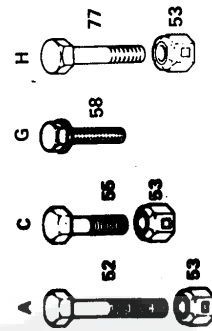

*STANDARD HARDWARE--PURCHASE LOCALLY

REPAIR PARTS

ROPER YARD TRACTOR--MODEL NUMBER YT120BT

DRIVE GROUP

REPAIR PARTS

ROPER YARD TRACTOR--MODEL NUMBER YT120BT

TRANSAXLE AND REAR WHEEL

KEY NO.	PART NO.	DESCRIPTION	KEY NO.	PART NO.	DESCRIPTION
1	106108X	Rim Assembly - 8" Rear	30	105842X	Strap Torque
2	106268	Tire - 18 x 9.50 - 8 (Tubeless)	31	73350600	Nut - Hex Jam 3/8 - 16
3	7152J	Tube - Tire (not furnished with Tractor)	32	109167X	Bracket - Transaxle
3	109502X	Spacer - Split	34	12000028	Ring - Retainer
4	2703J	Key - Square 3/16 x 2	35	19252016	Washer 25/32 x 1 - 1/4 x 16 Ga. (2 to 4 as required)
5	4150-50	Transaxle Foot, 5 Speed, (see pages 36 and 37 for parts breakdown)	36	2228M	Woodruff Key 3/16 x 3/4
6	10040400	*Washer - Lock 1/4	37	105703X	Pulley - Input Transaxle
7	19091210	Washer 9/32 x 3/4 x 10 Ga.	38	59192	Cap - Valve
8	106933X	Knob - Control	39	65139	Stem - Valve
9	76020412	Cotter Pin 1/8 x 3/4	41	12000001	E-Ring
10	106919X	Plate - Rod, Shift	52	74760644	*Bolt - Hex 3/8 - 16 x 2 - 3/4
11	105699X	Rod - Shift	53	73680600	Nut - Crownlock, 3/8 - 16
12	105700X	Spring - Torsion	55	74760612	*Bolt - Hex 3/8 - 16 x 3/4
13	19151216	Washer 15/32 x 3/4 x 16 Ga.	58	17490512	Screw Hex Washer Hd, Thd. Form. Type TT 5/16 - 18 UNC x 3/4
14	76020416	*Pin, Cotter 1/8 x 1	74	104757X	Cap - Hub, Rear
15	105701X	Washer - Shift Plate	76	19252616	Washer 25/32 x 1 - 5/8 x 16 Ga.
16	71040412	Bolt - Hex 1/4 - 28 x 3/4 Gr. 8	77	74760616	*Bolt - Hex 3/8 - 16 x 1
20	106888X	Spring - Rod, Brake	78	110422X	Spring - Brake Return
21	110437X	Rod - Brake			
22	19131316	*Washer 13/32 x 13/16 x 16 Ga.			
23	106157X	Plate - Strap, Torque			