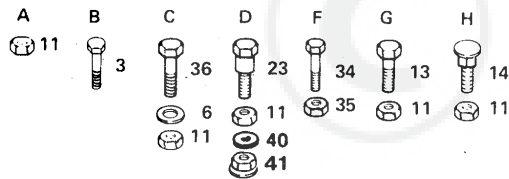

REPAIR PARTS

ROPER YARD TRACTOR--MODEL NUMBER YT120BT

DRIVE GROUP

KEY NO.	PART NO.	DESCRIPTION
1	109070X	Keeper - Belt
2	108236X	Bracket - Switch
3	17021008	Screw - Tap. Hex Hd. 10 - 24 x 1/2
4	105730X	Keeper - Belt, Engine
5	120302X	V-Belt, Drive
6	19131312	Washer 13/32 x 13/16 x 12 Ga.
7	105864X	Bracket - Suspension
8	106444X	Bracket - Bellcrank
9	108451X	Rod Assembly - Clutch Primary
11	73680600	Nut - Crownlock 3/8 - 16
12	109728X	Bellcrank Assembly
13	74760612	* Bolt - Hex 3/8 - 16 x 3/4
14	72140606	Bolt - Rd, Hd, Sq, Neck 3/8 - 16 x 3/4
15	19171516	Washer 17/32 x 15/16 x 16 Ga.
16	105863X	Arm Assembly - Suspension - L.H.
17	9135R	Retainer - Spring
18	4859J	Idler - Flat
19	73220800	* Nut - Hex 1/2 - 13
20	106308X	Trunnion - Lift Lower
22	105862X	Arm Assembly - Suspension - R.H.
23	105848X	Bolt - Shoulder 3/8 - 16
24	105731X	Pulley - Engine
25	74770728	Bolt - Hex 7/16 - 20 x 1 - 3/4
26	10040700	* Washer - Lock 7/16
27	74760644	* Bolt - Hex 3/8 - 16 x 2 - 3/4
28	4470J	Spacer
29	106190X	Clamp
30	109370X	Strap - Locator
31	109368X	Keeper, Belt, L.H.
32	109369X	Keeper, Belt, R.H.
33	4921H	Spring - Retainer
34	74760512	* Bolt, Hex 5/16 - 18 x 3/4
35	73680500	* Nut, Lock 5/16 - 18
36	74760616	* Bolt - Hex 3/8 - 16 x 1
37	76020412	Pin - Cotter 1/8 x 3/4
38	19131410	Washer 13/32 x 7/8 x 10 Ga.
39	5320R	Clip, Insulated
40	110739X	Washer, Spring
41	73980600	Nut - Flanglock 3/8

*STANDARD HARDWARE--PURCHASE LOCALLY