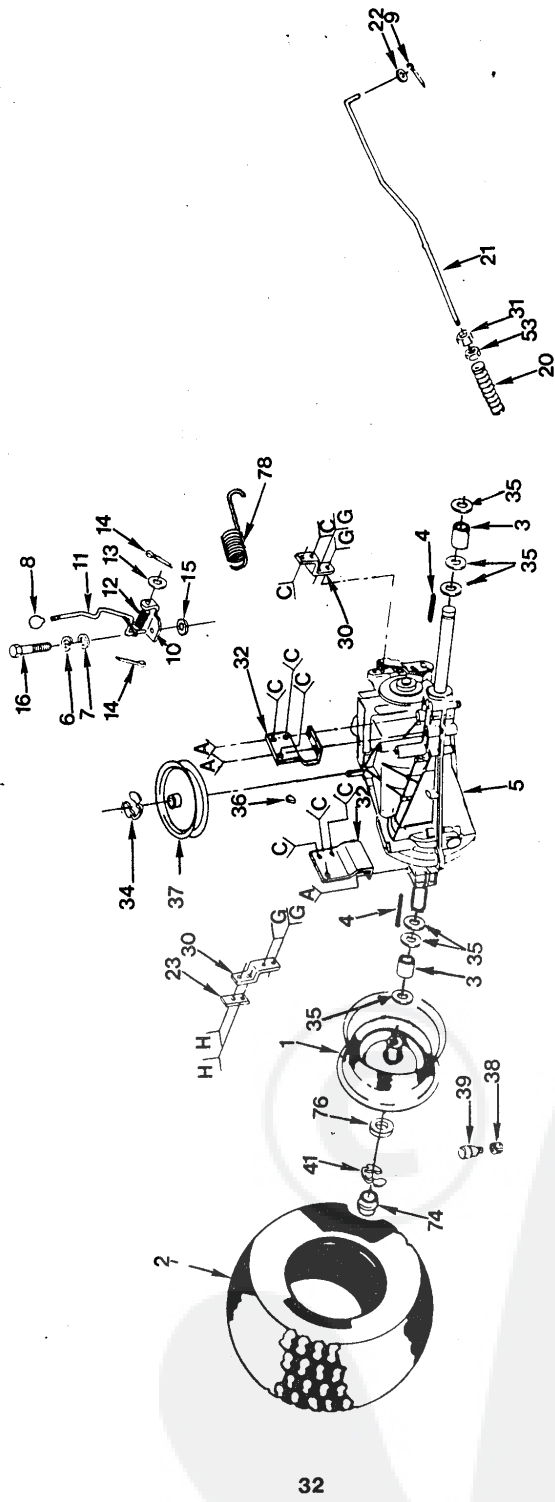

*STANDARD HARDWARE--PURCHASE LOCALLY

REPAIR PARTS

ROPER YARD TRACTOR--MODEL NUMBER YT120BT

DRIVE GROUP

REPAIR PARTS

ROPER YARD TRACTOR--MODEL NUMBER YT120BT

TRANSAXLE AND REAR WHEEL

KEY NO.	PART NO.	DESCRIPTION	KEY NO.	PART NO.	DESCRIPTION
1	106108X	Rim Assembly - 8" Rear	30	105842X	Strap Torque
2	106268	Tire - 18 x 9.50 - 8 (Tubeless)	31	73350600	Nut - Hex Jam 3/8 - 16
3	7152J	Tube - Tire (not furnished with Tractor)	32	109167X	Bracket - Transaxle
3	109502X	Spacer - Split	34	12000028	Ring - Retainer
4	2703J	Key - Square 3/16 x 2	35	19252016	Washer 25/32 x 1 - 1/4 x 16 Ga. (2 to 4 as required)
5	4150-50	Transaxle Foot, 5 Speed, (see pages 36 and 37 for parts breakdown)	36	2228M	Woodruff Key 3/16 x 3/4
6	10040400	*Washer - Lock 1/4	37	105703X	Pulley - Input Transaxle
7	19091210	Washer 9/32 x 3/4 x 10 Ga.	38	59192	Cap - Valve
8	106933X	Knob - Control	39	65139	Stem - Valve
9	76020412	Cotter Pin 1/8 x 3/4	41	12000001	E-Ring
10	106919X	Plate - Rod, Shift	52	74760644	*Bolt - Hex 3/8 - 16 x 2 - 3/4
11	105699X	Rod - Shift	53	73680600	Nut - Crownlock, 3/8 - 16
12	105700X	Spring - Torsion	55	74760612	*Bolt - Hex 3/8 - 16 x 3/4
13	19151216	Washer 15/32 x 3/4 x 16 Ga.	58	17490512	Screw Hex Washer Hd, Thd. Form. Type TT 5/16 - 18 UNC x 3/4
14	76020416	*Pin, Cotter 1/8 x 1	74	104757X	Cap - Hub, Rear
15	105701X	Washer - Shift Plate	76	19252616	Washer 25/32 x 1 - 5/8 x 16 Ga.
16	71040412	Bolt - Hex 1/4 - 28 x 3/4 Gr. 8	77	74760616	*Bolt - Hex 3/8 - 16 x 1
20	106888X	Spring - Rod, Brake	78	110422X	Spring - Brake Return
21	110437X	Rod - Brake			
22	19131316	*Washer 13/32 x 13/16 x 16 Ga.			
23	106157X	Plate - Strap, Torque			