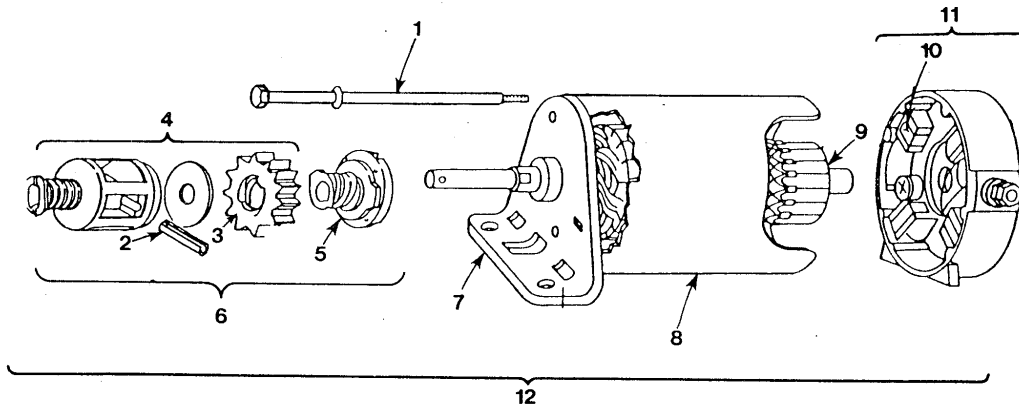

REPAIR PARTS

ROPER YARD TRACTOR--MODEL NUMBER YT120BT
ENGINE BRIGGS & STRATTON--MODEL NUMBER 281707, TYPE NUMBER 0133-01
STARTER - MOTOR

KEY NO.	PART NO.	DESCRIPTION	KEY NO.	PART NO.	DESCRIPTION
1	94004	Thru Bolt Assembly	7	394857	End Cap Assembly Drive
2	94288	Roll Pin	8	394544	Housing Assembly
3	280104	Gear	9	391160	Armature Assembly
4	490467	Retainer Kit (Inc. Key No.'s 2 & 3)	10	395538	Brush Assembly
5	398003	Clutch Assembly	11	395537	End Cap Assy Commutator (Inc. Key No. 10)
6	490421	Drive Assembly (Inc. Key No.'s 2,3,4,& 5)	12	490420	Motor & Drive Assy (Inc. Key No.'s 1,2,3,4,5,6,7,8,9,10, & 11)