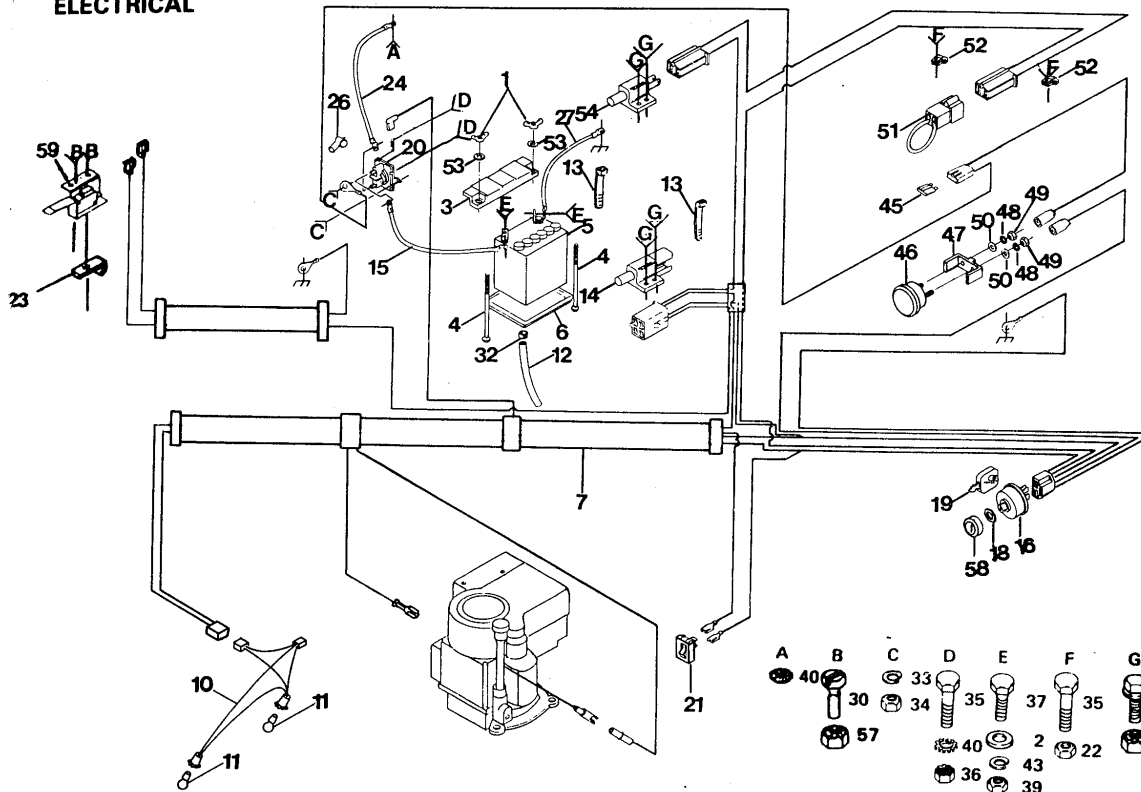

REPAIR PARTS

ROPER YARD TRACTOR--MODEL NUMBER YT120BT

ELECTRICAL

KEY NO.	PART NO.	DESCRIPTION	KEY NO.	PART NO.	DESCRIPTION
1	73490400	*Wing Nut 1/4-20	34	73350400	*Nut - Hex Jam 1/4-20
2	19091016	Washer 9/32 x 5/8 x 16 Ga.	35	74780408	*Bolt - Hex 1/4-20 x 1/2 Gr. 5
3	102476X	Guard Terminal	36	73510400	Nut - Keps, Hex 1/4-20
4	72240460	Battery Bolt (Bolt - Carriage, Rd. Hd. Sq. Neck 1/4-20 x 7 - 1/2)	37	74760412	*Bolt - Hex 1/4-20 x 3/4
5	228J	Battery	39	73220400	*Nut - Hex 1/4-20
6	7603J	Battery Tray	40	11050400	Washer - Lock 1/4-20 Int. Tooth
7	120130X	Harness - Ignition	43	10040400	*Lockwasher 1/4
10	110859X	Harness - Light Socket	45	108824X	Fuse - 30 AMP
11	7662J	Bulb - Light	46	9433R	Ammeter
12	7604J	Tube - Battery Tray	47	6009J	Bracket - Ammeter
13	7192J	Cable Tie	48	10101000	Lockwasher
14	109553X	Switch - Interlock, Attachment Clutch	49	73911000	Nut
15	4206J	Cable - Battery (Battery to Solenoid)	50	19070818	Washer 7/32 x 1/2 x 18 Ga.
16	4406R	Ignition Switch	51	102501X	Loop - Wire
18	109788X	Nut - Ignition	52	235R	Clip - Insulated
19	109434X	Key	53	11030400	Washer - Int./Ext. 1/4
20	109081X	Solenoid	54	104445X	Switch - Interlock, Clutch Pedal
21	110712X	Switch - Light	56	71021008	Hex Washer Head Screw 10-32 x 1/2
22	73680400	Nut - Hex 1/4-20	57	73951000	Nut - Keps #10-32 UNF
23	4171R	Clip Wire	58	109787X	Bezel - Ignition
24	4799J	Cable - Battery (Solenoid to Starter)	59	121064X	Switch - Seat
26	719J	Terminal Cover (For Solenoid)	---	101539X	Sheet - Instruction, Tractor 15° Slope - English
27	4207J	Cable - Battery (Battery to ground)	---	121019X	Owners Manual - English
30	74681008	Screw 10-32 x 1/2 Pan Head UNF	---	101572X	Sheet - Instruction, Tractor 15° Slope - French
32	109596X	Clamp - Hose	---	120134X	Owners Manual - French
33	10090400	Lockwasher 1/4	23	*STANDARD HARDWARE--PURCHASE LOCALLY	