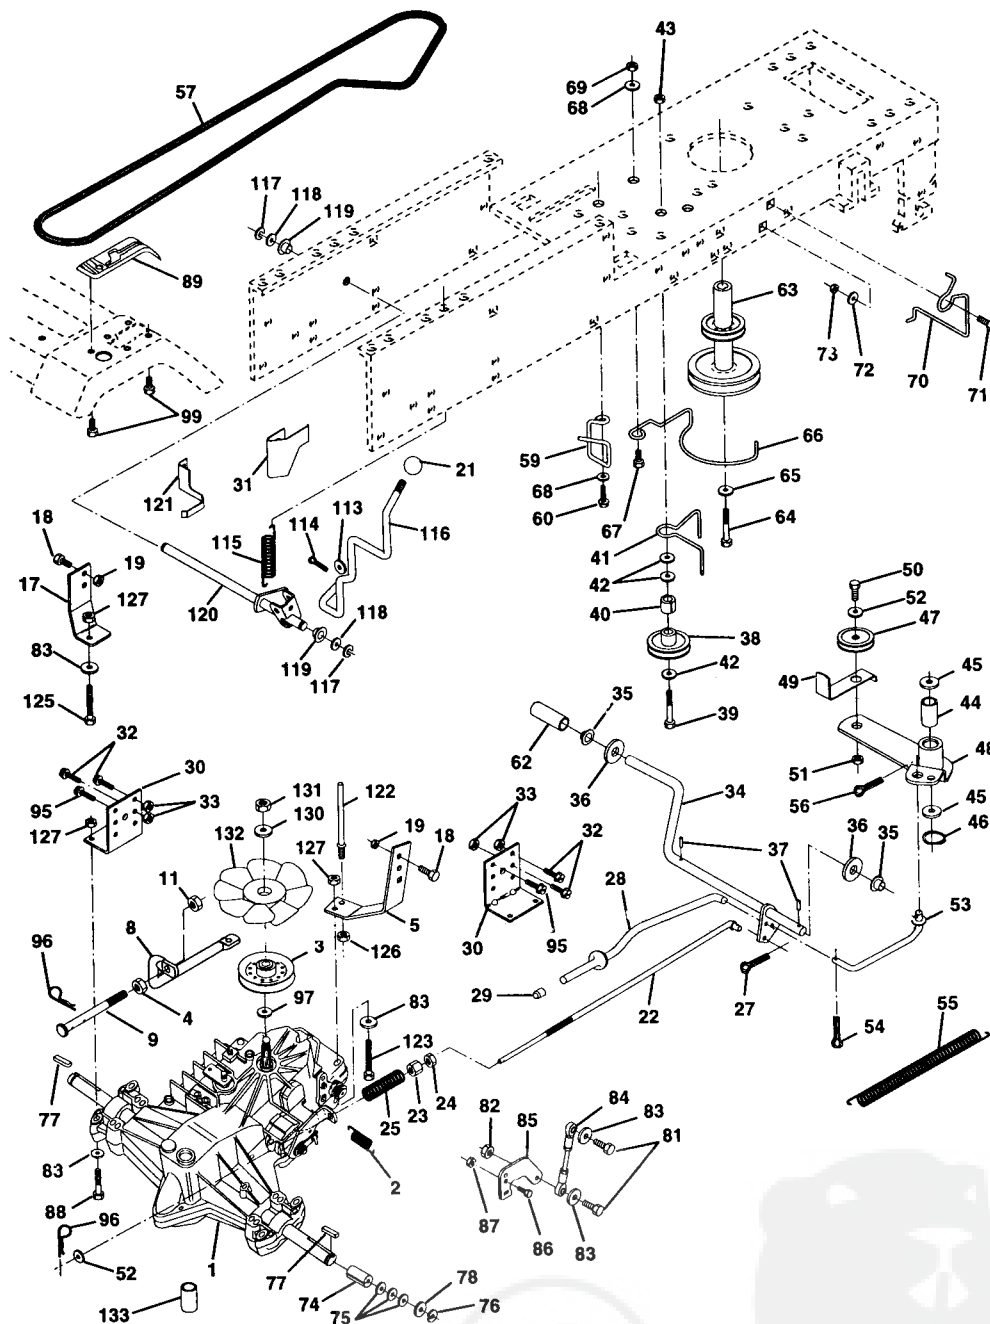

Key No.	Part No.	Description	Key No.	Part No.	Description	Key No.	Part No.	Description
1	5321402-95	Transaxle Assembly	46	8120000-39	Ring, Klip	85	5321401-56	Arm, Control Hydro
2	5321424-31	Spring, Return, Brake	47	5321277-83	Pulley, Idler, V-Groove	86	8747805-16	Screw Cap Hex 5/16 x 18 x 1
3	5321402-93	Pulley, Transaxle	48	5321237-89	Bellcrank Assembly	87	8738005-00	Nut Lock Hex W/Ins. 5/16-18 Unc P
4	8732205-00	Nut Hex Jam 5/16-18 Unc	49	5321232-05	Retainer, Belt	88	8747805-44	Bolt Fin Hex 5/16-18 Unc
5	5321401-57	Strap Torque Rh Hydro 18/20" T	50	8747806-24	Nut	89	5321399-88	Console, Shift
8	5321413-43	Control Bypass Hydro 18" Tires	51	8736806-00	Bolt	95	8747806-12	Screw, Thdroll. 3/8-16 x 1 Type TT
9	5321405-50	Rod Bypass Hydro 18/20" T	52	7341172-81	Washer	96	5321247-88	Retainer Spring 1" Zinc/Cad
11	8738005-00	Nut Lock Hex W/Ins 5/16-18 Unc P	53	5321057-10	Link, Clutch	97	7341185-71	Washer 21/32 x 1 x 16 Ga.
17	5321401-58	Strap Torque Lh Hydro 18/20" T	54	8760204-12	Pin	99	5321424-32	Screw
18	8747806-16	Bolt Fin Hex 3/8-16 Unc x 1 Gr. 5	55	5321057-09	Spring, Return, Clutch	113	7341177-71	Washer 17/32 x 3/4 x 16 Ga.
19	8736806-00	Nut Lock Hex W/Wsh 3/8-16 Unc	56	8760204-12	Pin	114	8760204-16	Pin Cotter 1/8 x 1 CAD
21	5321069-33	Knob 1/2-13	57	5321402-94	V-Belt, Ground Drive	115	5321237-82	Spring Torsion T/A
22	5321402-17	Rod, Brake Hydro	59	5321403-12	Keeper, Center Span	116	5321410-03	Rod Shift Hydro LT
23	8732206-00	Nut	60	8747806-12	Screw Thdroll. 3/8-16 x 3/4 Ty. TT	117	8120000-08	Ring Klip #5304-62
24	8736806-00	Locknut	62	5321248-72	Cover, Pedal	118	7341185-71	Washer 21/32 x 1-1/4 x 16 Ga.
25	5321068-88	Spring, Brake Rod	63	5321401-86	Pulley, Engine	119	5320712-08	Bushing Rod Strig. 629/632 ID
27	8760204-12	Pin Cotter 1/8 x 3/4 CAD.	64	8711707-64	Bolt, Hex	120	5321201-54	Shaft Asm. Cross Hydro 20" Tires
28	5321404-48	Rod, Parking Brake	65	8100407-00	Washer	121	5321404-70	Keeper Bolt Lh Hydro 0750. 18/20"
29	5320716-73	Cap, Parking Brake	66	5321299-21	Keeper Belt Engine	122	5321404-69	Keeper Bolt Rh Hydro 0750. 18/20"
30	5321308-07	Bracket, Transaxle	67	8747606-16	Bolt	123	8747805-36	Bolt Fin Hex 5/16-18 x 2-1/4
31	5321272-75	Keeper Belt Lh	68	7341172-01	Washer 13/32 x 13/16 x 12 Gauge	125	8747805-24	Bolt Fin Hex 5/8-18 Unc x 1-1/2
32	8747805-12	Bolt Hex Hd 5/16-18 Unc x 3/4	69	8736806-00	Nut	126	8736806-00	Nut Keps Hex 3/8-16 Unc
33	8738005-00	Nut Lock Hex W/Ins. 5/16-18 Unc	70	5321346-83	Keeper Belt Engine	127	8738005-00	Nut Lock Hex W/Ins 5/16-18 Unc P
34	5321224-24	Shaft, Foot Pedal	71	8747806-16	Bolt Hex 3/8-16 x 1	130	5321413-22	Washer Belleville .501D x 1.50D
35	5321201-83	Bearing, Nylon	72	7341174-41	Washer 13/32 x 1-1/4 x 12 Gauge	131	5320508-31	Nut Nylon Insert 1/2-20 Unf.
36	7341185-71	Washer	73	8736806-00	Nut Crownlock 3/8-16	132	5321404-62	Fan, Hydro 7"
37	5320028-82	Pin, Roll	74	5321211-99	Spacer, Split	133	5321425-64	Line Fuel Hydro 4"
38	5321236-74	Pulley, Idler, Flat	75	5321217-49	Washer 25/32 x 1-1/4 x 16 Gauge			
39	8747606-44	Bolt	76	8120000-01	E-Ring			
40	5320044-70	Spacer, Split	77	5321235-83	Key, Square			
41	5321090-70	Keeper, Belt Retainer	78	5321217-48	Washer 25/32 x 1-5/8 x 16 Gauge			
42	7341172-01	Washer 13/32 x 13/16 x 12 Gauge	81	8747805-20	Bolt Fin Hex 5/16-18 Unc x 1-1/4			
43	8736806-00	Nut	82	8738005-00	Nut Lock Hex W/Ins. 5/16-18 Unc P			
44	5321057-06	Bearing, Nylon	83	7341163-01	Washer 11/32 x 3/4 x 16 Ga.			
45	5321108-12	Washer, Hardened	84	5321413-92	Rod, Tie Hydro 18" Tires