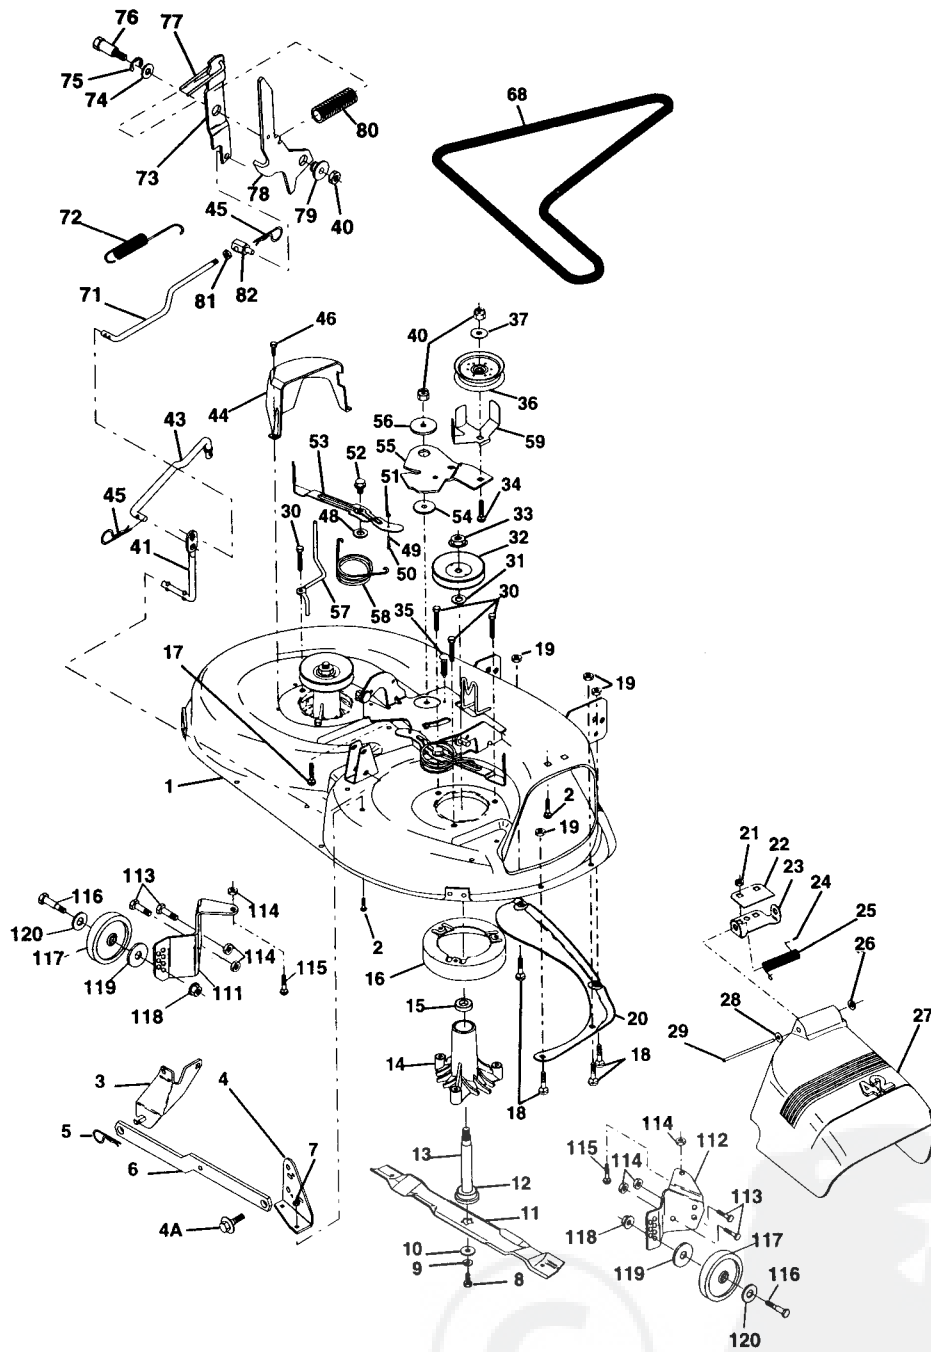

Key No.	Part No.	Description	Key No.	Part No.	Description	Key No.	Part No.	Description
1	5321400-81	Asm., Mower Deck 42"	34	8721106-14	Bolt	81	8732206-00	Nut Hex Jam 3/8 - 16
2	8721405-06	Bolt	35	5321338-35	Fastener Christmas Tree	82	5321420-28	Trunnion Adj 94
3	5321308-17	Asm., Bar, Anti-Sway	36	5321314-94	Pulley, Idler, Flat	90	8747806-16	Bolt Hex 3/8-16 x 1
4	5321384-40	Asm., Bracket, Anti-Sway Bar	37	7341172-01	Washer 13/32 x 13/16 Ja.16	91	5321322-74	Asm., Bracket, Nose Roller Lh
4A	5321328-27	Bolt, Shoulder	40	8736806-00	Nut	92	8736806-00	Nut, Carriage 3/8-16
5	5321246-70	Spring, Retainer	41	5321335-51	Rod Pivot w/nibs	93	8191714-16	Washer 17/32 x 7/8 x 16 Ja.
6	5321308-32	Arm, Suspension, Rear	43	5321400-83	Rod Clutch Secondary w/nibs	94	5321322-64	Nose roller
7	8738005-00	Nut, Lock 5/16-18	44	5321400-88	Cover, Mandrel, Lh	95	5321322-73	Asm., Bracket, Nose Roller Rh
8	5328508-57	Bolt 3/8-24 x 1,25 Gr. 8	45	5321247-88	Spring Retainer 1"	111	5321403-53	Support, Bracket, Gauge Wheel Lh
9	8100406-00	Washer, Lock	46	5321377-29	Screw, Thdrol 1/4-20 x 5/8	112	5321322-62	Support, Bracket, Gauge Wheel Rh
10	5321402-96	Washer, Hardened	48	5321339-44	Washer Hardened Smaller	113	8747805-12	Bolt Hex 5/16 - 18 x 3/4
11	5321341-49	Blade, Mower, Mulch	49	5321339-40	Roller Asm Cam For Mech Decks	114	8736805-00	Nut, Keps 5/16 - 18
12	5321298-95	Bearing, Ball	50	5321313-40	Bolt Shoulder 10-24	115	8721105-04	Nut, Carriage 5/16 - 18 x 1/2
13	5321376-45	Asm., Shaft, Mandral, Vented (includes key no. 12)	51	5320691-80	Nut Lock #10-24	116	5320048-98	Bolt, Shoulder
14	5321287-74	Housing, Mandral, Vented	52	5321398-88	Bolt Should 5/16 - 18	117	5321054-55	Wheel, Gauge
15	5321104-85	Bearing, Ball, Mandral	53	5321318-45	Arm Asm Brake Pad	118	8736806-00	Nut, Centerlock 3/8 - 16 UNC
16	5321369-29	Dispositif du courant à air	54	5321339-43	Washer, Hardened	119	7344117-01	Washer 3/8 x 7/8 x 14
17	8721106-14	Bolt, Carriage 3/8-16 x 2-3/4	55	5321400-84	Arm, Idler	120	8191715-12	Washer 17/32 x 15/16 x 12 ja.
18	8721405-05	Bolt, Carriage 5/16-18 x 5/8	56	5321220-52	Spacer, Retainer	--	5321307-94	Asm. Mandrel (includes key nos. 8-10, 12-15, 31 et 33)
19	8738005-00	Nut, Lock 5/16-18	57	5321400-90	Keeper, Belt, Front Lh	--	5321404-75	Deck, Mower, Complete (Order separately nose roller and gauge wheel components key nos. 90-95 and 111-120)
20	5321368-88	Chicane	58	5321400-86	Spring Torsion Brake			
21	8738005-00	Nut	59	5321410-43	Guard Idler Tuv			
22	5321347-53	Stiffener, Bracket	61	5321319-50	Spring, Extension 38" & 42"			
23	5321312-67	Bracket, Deflector	67	5321069-33	Knob Rd 1/2 - 13 Plstc Thds Blk			
24	5321053-04	Cap, Sleeve	68	5321400-67	V-Belt, Mower			
25	5321237-13	Spring, Torsion, Deflector	71	5321424-27	Rod, Clutch, Primary, with Nibs			
26	5321104-52	Washer, Lock	72	5321318-70	Spring, Extension, Return			
27	5321309-68	Shield, Deflector	73	5321278-47	Arm, Clutch, Secondary			
28	7341163-01	Washer 11/32 x 5/8 x 16 Ja.	74	5321217-48	Washer 25/32 x 1-5/8 x 16 ja.			
29	5321314-91	Rod, Hinge	75	8120000-29	Ring, Klip			
30	5321387-76	Screw Hex Thdrol	76	5321289-03	Bolt, Shoulder 3/8 - 16 UNC x 1.44			
31	5321299-63	Washer, Spacer	77	5321278-45	Keeper, Spring			
32	5321298-61	Pulley, Mandral	78	5321401-79	Arm, Clutch, Primary			
33	5321372-66	Nut Lock 9/16	79	5321274-98	Bushing, Large, Brass			
			80	5321287-59	Spring Clutch Mower