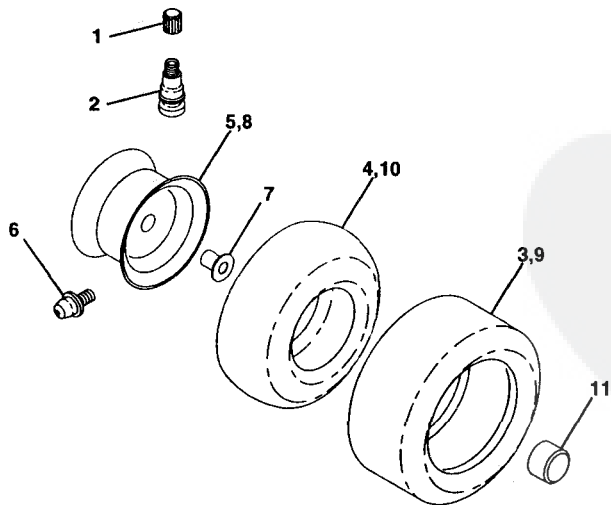

Key No.	Part No.	Description
1	5320591-92	Cap Valve Tire
2	5320651-39	Stem Valve
3	5333011-40	Tire F Ts 15 X 6 0 - 6 Service
4	5320599-04	Tube Front (Service Item Only)
5	5321251-21	Rim Asm 6" front Yellow Service
6	5320002-78	Fitting Grease (Front Wheel Only)
7	5320009-40	Bearing Flange (Service Item Only)
8	5321251-22	Rim Asm 8" rear Yellow Service
9	5321220-74	Tire R Ts 18x9 5-8 C Service
10	5320071-52	Tube Rear (Service Item Only)
11	5321047-57	Cap Axle Blk 1 50 X 1 00