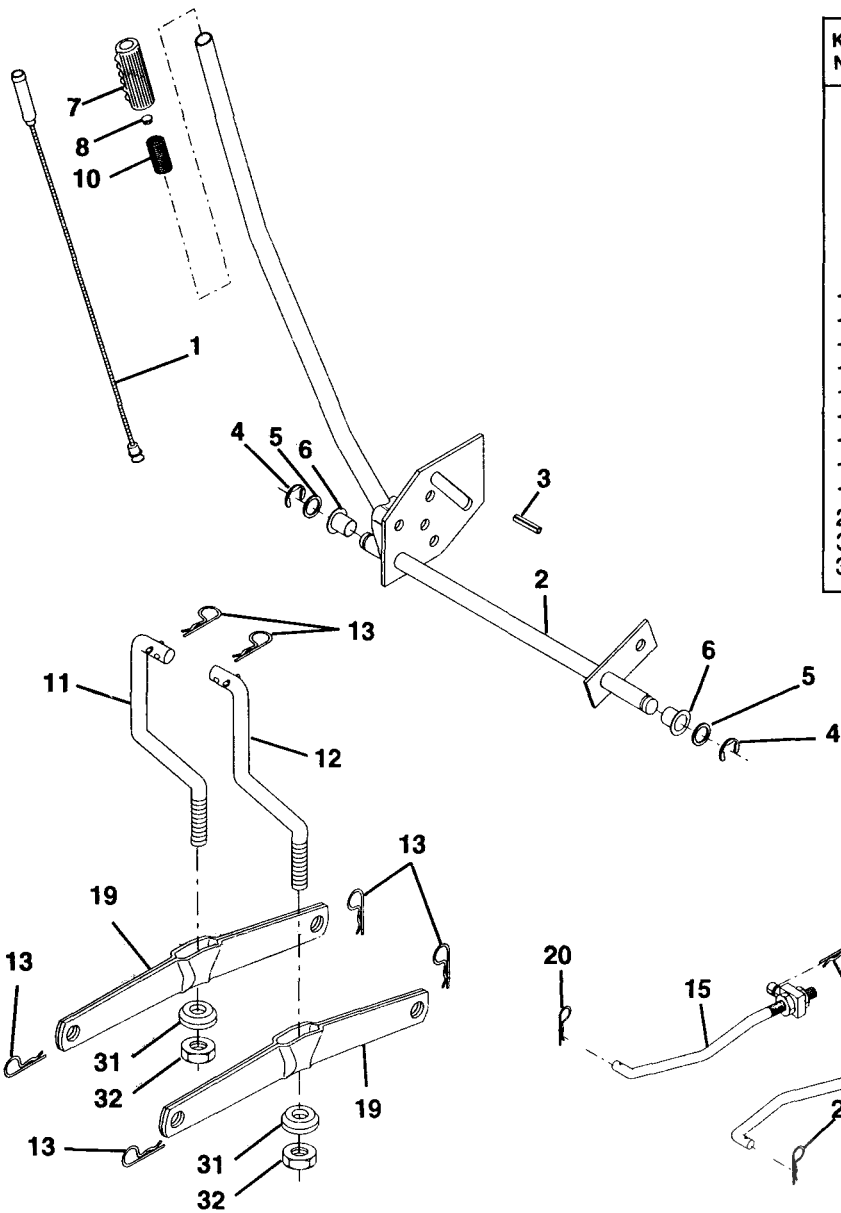

Key No.	Part No.	Description
1	5321369-73	Wire Asm Inner W/Plunger
2	5321402-78	Shaft Asm Lft LH
3	5321382-84	Pin Groove
4	8120000-02	E-ring Truarc #5133-62
5	8192116-21	Washer Pltd 21/32 X 1 X 21 Ga
6	5321201-83	Bearing Nylon
7	5321256-31	Grip Handle Bicycle Matte
8	5321259-25	Button Plunger
10	5321225-12	Spring Cprsn
11	5321398-65	Link Lift LH
12	5321398-66	Link Lift RH
13	5321246-70	Retainer Spring
15	5321272-18	Link Front
16	8732208-00	Nut Jam Hex 1/2-13 Unc
17	5321301-71	Trunnion Blk Zinc
18	8738008-00	Nut Lock W/wsh 1/2-13unc
19	5321398-68	Arm Suspension Rear
20	5321246-60	Retainer Spring
31	5321403-02	Bearing Pvt. Lift Spherical
32	8738106-00	Nut Lock 3/8-24 W/Nylong Insert