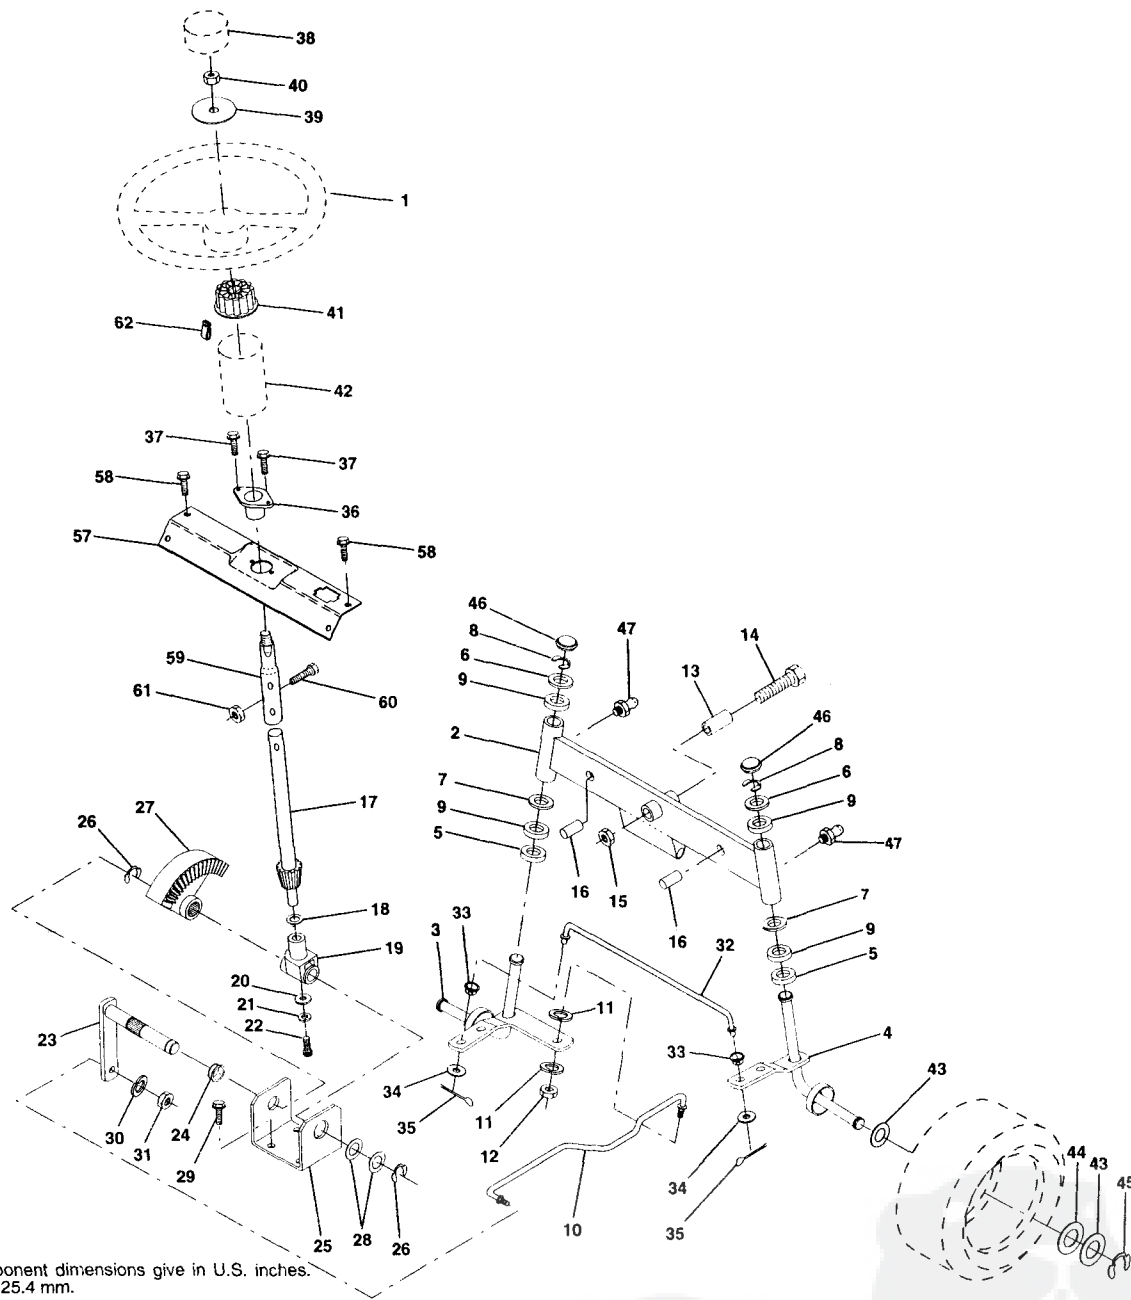

NOTE: All component dimensions give in U.S. inches.
1 inch = 25.4 mm.

Key No.	Part No.	Description
1	5321400-44	Wheel Steering Ayp P/L Blk
2	5321420-33	Axle Asm Fr LT W/gzks 38/42
3	5321352-27	Spindle Asm LH
4	5321452-28	Spindle Asm RH
5	5320062-66	Bearing Race Thrust Harden
6	5321217-48	Washer 25/32 X 1-5/8 X 16 Ga
7	8192720-16	Washer 27/32 X 1-1/4 X 16 Ga
8	8120000-29	Ring Klip #t5304-75
9	5320033-66	Bearing Col Strg Blk
10	5321304-68	Link Drag Sol Ball Jt 20 064
11	8100406-00	Washer Lock Hvy Hlcl Spr 3/8
12	8736106-00	Nut Fin Hex 3/8-24 Unf
13	5321104-38	Spacer Bearing Axle Front
14	8740110-56	Bolt Hex 5/8-11 Unc X 3-1/2
15	8736810-00	Nut Lock Flange 5/8-11 Unc
16	5321326-24	Pin Axle 5/8 X 1 55/1 54 Lg
17	5321401-76	Shaft Asm Strg
18	5320570-79	Washer Thrust 515x 750x 033
19	5321240-35	Support Shaft
20	5321266-84	Washer Shim 1/4 X 5/8 X 062
21	8100404-00	Washer Lock Hvy Helical 1/4
22	8710704-10	Screw Hex Socket 1/4-20 X 5/8
23	5321275-01	Shaft Asm Pittman
24	5321098-16	Nyliner Snap In
25	5321240-36	Bracket Steering
26	8120000-29	Ring Klip #t5304-75
27	5321468-74	Gear Sector 22 Teeth
28	5320062-66	Bearing Race Thrust Harden
29	8747806-12	Screw Thdrol 3/8-16x3/4 Ty-tt
30	8100406-00	Washer Lock Hvy Hlcl Spr 3/8
31	8736106-00	Nut Fin Hex 3/8-24 Unf
32	5321304-65	Rod Tie Wire Form 19 75 Mech
33	5321268-47	Bushing Link Drag Blk LR

Key No.	Part No.	Description
34	7341172-01	Washer 13/32 X 7/8 X 16 Ga
35	8760204-12	Pin Cotter 1/8 X 3/4 Cad
36	5321028-03	Bushing Steering
37	8172110-08	Screw Slftp #10-16 X 1/2 Ty-b
38	5321400-45	Cap Wheel Steer Ayp
39	8191338-08	Washer 13/32 x 2-3/8 x 8 Ga
40	5320078-10	Nut Lock Center 3/8-24 Unf
41	5321048-20	Adapter Wheel Strg .640/.635
42	5321402-16	Boot Shaft Steering
43	5321217-49	Washer 25/32 X 1 1/4 X 16 Ga
44	5321217-48	Washer 25/32 X 1-5/8 X 16 Ga
45	8120000-29	Ring Klip #t5304-75
46	5321212-32	Cap Spindle Fr Top Blk
47	5321248-36	Fitting Grease
57	5321401-72	Support Shaft Steering
58	8747604-12	Screw Hex Wsh Thdrol 1/4-20 x 3/4
59	5321401-71	Shaft Extension Steering P/L
60	8747805-20	Bolt Fin Hex 5/16-18 Unc P
61	8738005-00	Nut Lock Hex W/Ins. 5/16-18 Unc P
62	5321402-85	Clip Timmerman