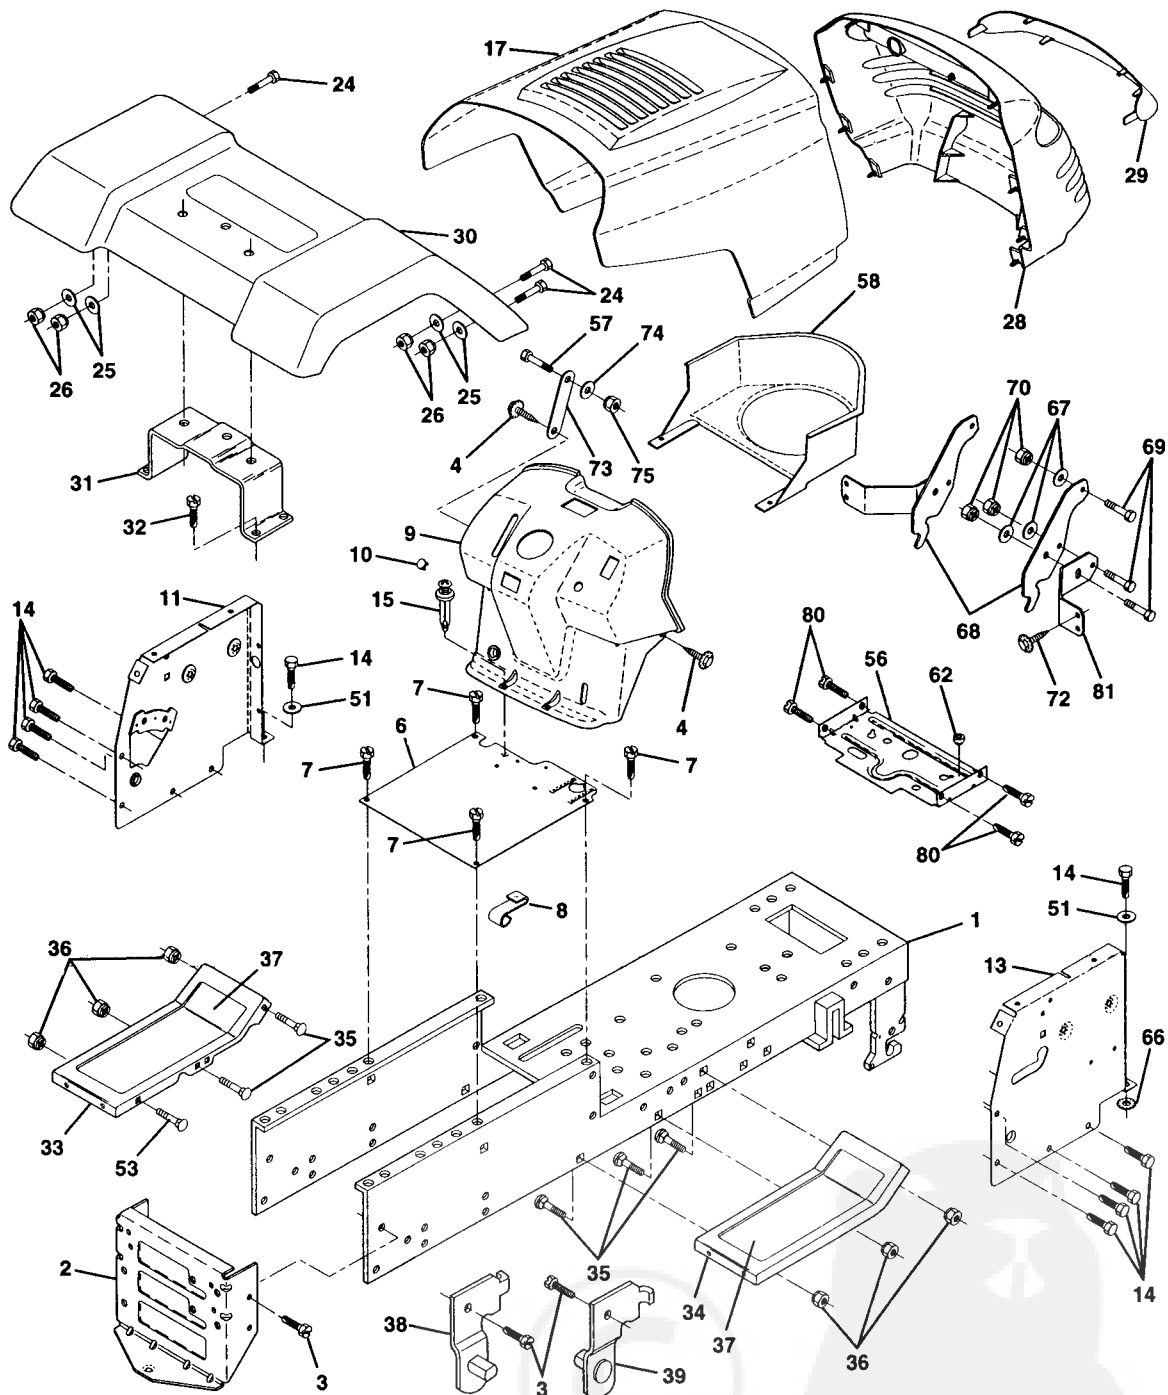

Key No.	Part No.	Description
33	5321404-01	Key Ign
35	5321082-36	Bracket Switch Clutch
36	8170210-08	Screw Tap Hex #10-24unc X 1/2
38	5321308-90	Bracket Switch Interlock
39	5321095-53	Switch Intlk Clutch Gry 4 Term
40	5321407-07	Harness Chassis Lt Pl Mech
41	8711104-08	Bolt Fin Hex 1/4-20 x 1/2
42	5321315-63	Cover Terminal Red
43	5321099-46	Solenoid
44	8736404-00	Nut Keps Hex 1/4-20 Unc
45	5321408-44	Adapter Ammeter Rectangular
46	5321419-40	Protection Wire Loop
70	5321411-64	Harness Eng. B&S
71	5321407-10	Harness Dash Lt Private Lable

NOTE: All component dimensions given in U.S. inches.

1 inch = 25.4 mm

Key No.	Part No.	Description
1	5321274-27	Seat V350 Blk/blk Std
2	5321405-51	Bracket Pivot Seat 8 720
3	8747806-16	BOLT Fin Hex 3/8-16unc X 1
4	8191316-10	Washer 13/32 X 3/4 X 10 Ga
5	5321404-07	Clip Push-In .375 x .250
6	8736806-00	Nut Lock Hex w/Ins 3/8-16 Unc
7	5321241-81	Spring Seat Cprsn 2 250 Blk Zi
8	8747806-16	Screw Thdrol 3/8-16 X 1 Ty-tt
9	8191316-14	Washer 13/32 X 1 X 14 Ga
10	5321405-52	Pan Seat
12	5321212-46	Bracket Mounting Switch