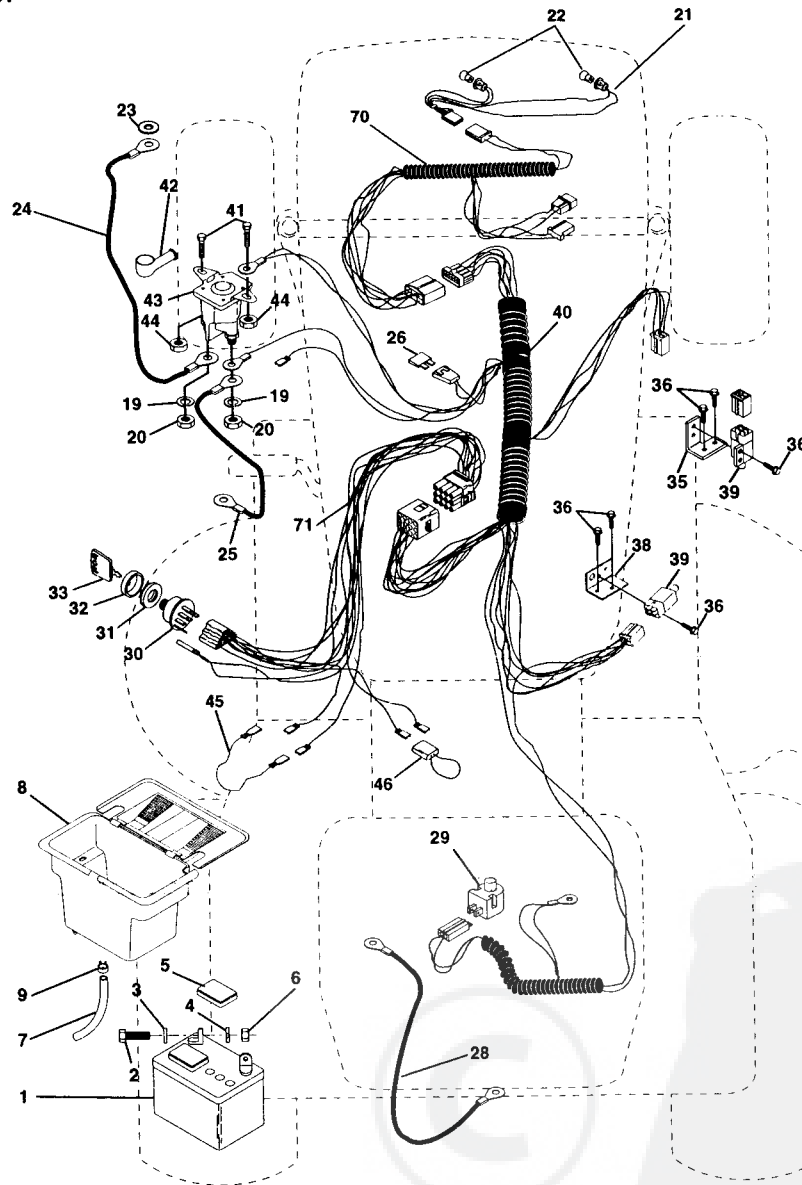

Prod.No: 954 00 13-11
Engine: B & S 287707 Type: 0211-01

SPAREPARTS 107 26 49-61

Key No.	Part No.	Description
1	5067888-01	Battery 12 Volt 25 Amp
2	8747604-12	Bolt Hex Hd 1/4-20unc X 3/4
3	7341153-01	Washer 9/32 X 5/8 X 16 Ga
4	8100404-00	Washer Lock Hvy Helical 1/4
5	5321212-64	Caps Battery 20/25/30 AMP
6	8732204-00	Nut Fin Hex 1/4-20 Unc
7	5321092-38	Tube Plastic 20"
8	5321299-65	Battery Case Hng Mech
9	5321095-96	Clamp Hose Olive
19	8100404-00	Washer Lock 1/4
20	8732204-00	Nut Jam Hex 1/4-20 Unc
21	5321368-50	Harness Asm Light W/4152j
22	5320041-52	Bulb Light #1156
23	8111504-00	Washer Lock Internal Tooth 1/4
24	5321247-80	Cable Battery 6 Ga 11"red
25	5321322-02	Cable Battery 6 Ga 43"red
26	5321088-24	Fuse 30 AMP Auto Green
28	5321247-73	Cable Ground 6 Ga 12"black
29	5321213-05	Switch Plunger Nc Gray
30	5321403-01	Switch Ign 4 Pos. w/Lights
31	5321242-11	Nut Ignition
32	5321412-26	Cover Sw Key Blk 1 25 Text SLT

Key No.	Part No.	Description
33	5321404-01	Key Ign
35	5321082-36	Bracket Switch Clutch
36	8170210-08	Screw Tap Hex #10-24unc X 1/2
38	5321308-90	Bracket Switch Interlock
39	5321095-53	Switch Intlk Clutch Gry 4 Term
40	5321407-07	Harness Chassis Lt Pl Mech
41	8711104-08	Bolt Fin Hex 1/4-20 x 1/2
42	5321315-63	Cover Terminal Red
43	5321099-46	Solenoid
44	8736404-00	Nut Keps Hex 1/4-20 Unc
45	5321408-44	Adapter Ammeter Rectangular
46	5321419-40	Protection Wire Loop
70	5321411-64	Harness Eng. B&S
71	5321407-10	Harness Dash Lt Private Lable