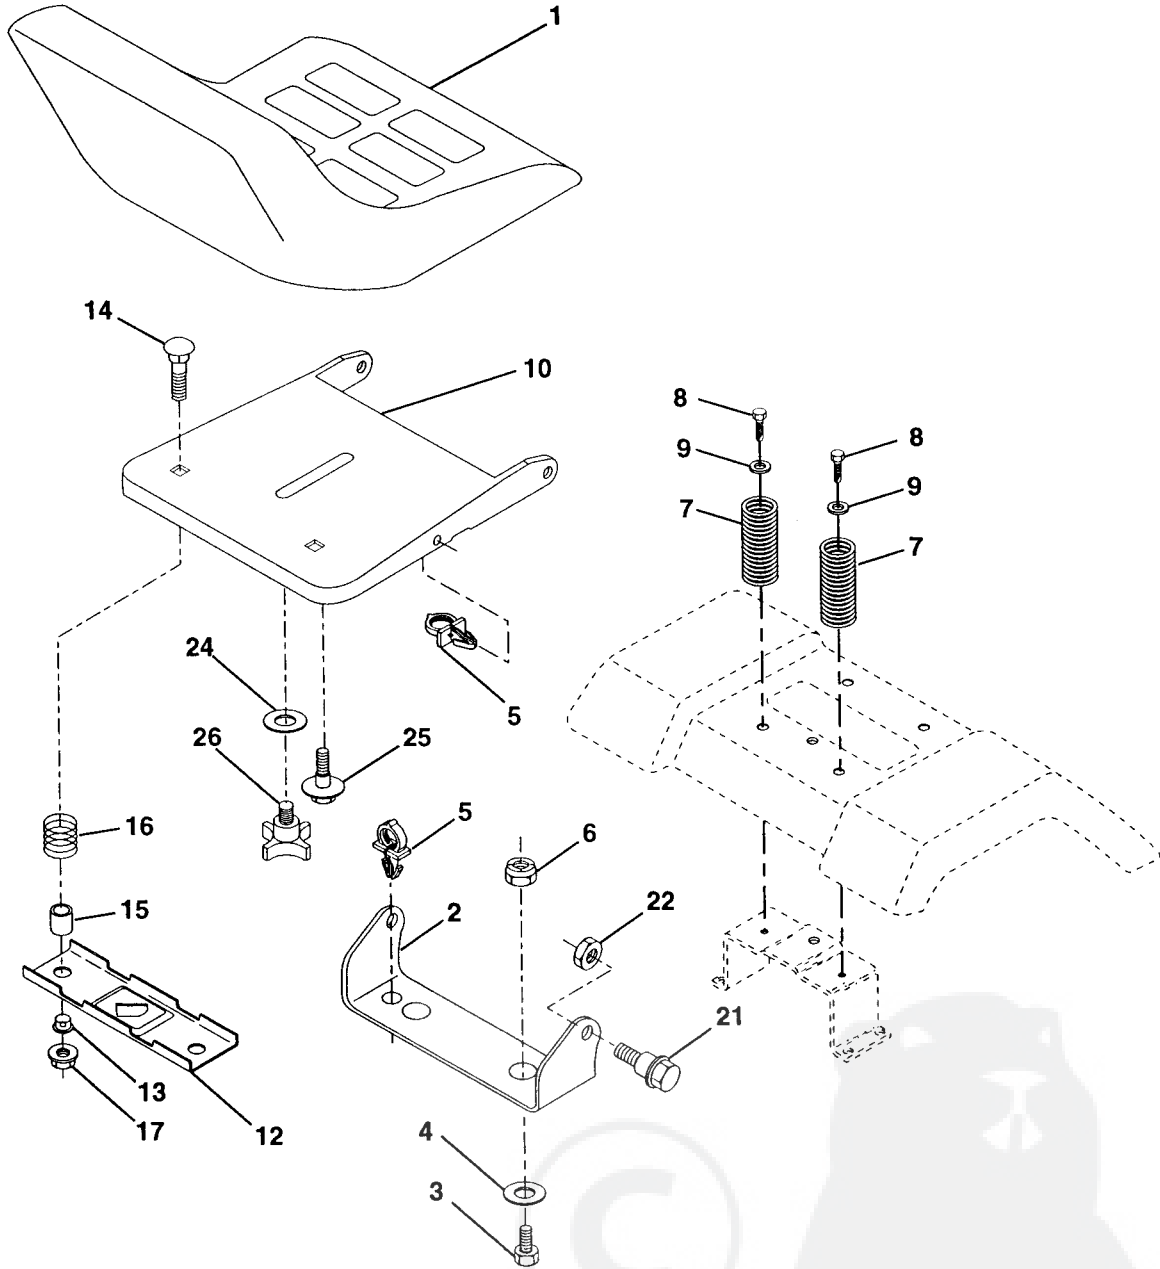

NOTE: All component dimensions given in U.S. inches.

1 inch = 25.4 mm

Key No.	Part No.	Description
1	5321274-27	Seat V350 Blk/blk Std
2	5321405-51	Bracket Pivot Seat 8 720
3	8747806-16	BOLT Fin Hex 3/8-16unc X 1
4	8191316-10	Washer 13/32 X 3/4 X 10 Ga
5	5321404-07	Clip Push-In .375 x .250
6	8736806-00	Nut Lock Hex w/Ins 3/8-16 Unc
7	5321241-81	Spring Seat Cprsn 2 250 Blk Zi
8	8747806-16	Screw Thdrol 3/8-16 X 1 Ty-tt
9	8191316-14	Washer 13/32 X 1 X 14 Ga
10	5321405-52	Pan Seat
12	5321212-46	Bracket Mounting Switch

Key No.	Part No.	Description
13	5321212-48	Bushing Snap Blk Nyl 50 Id
14	8720504-11	BOLT Rdhd Sht Nk 1/4-20x1-3/8
15	5321343-00	Spacer Split 28x 96 Yel Zinc
16	5321212-50	Spring Cprsn 1 27 Blk Pnt
17	5321239-76	Nut Lock 1/4 Lge Flg Gr 5 Zinc
21	5321398-88	BOLT Shoulder 5/16-18 Type T.T.T.R.
22	8738005-00	Nut Lock Hex w/Ins 5/16-18
24	8191719-12	Washer 17/32 X 1-3/16 X 12 Ga
25	5321270-18	BOLT Shoulder 5/16-18 X 62
26	5321200-68	Knob Seat 1/2-13unc Blk