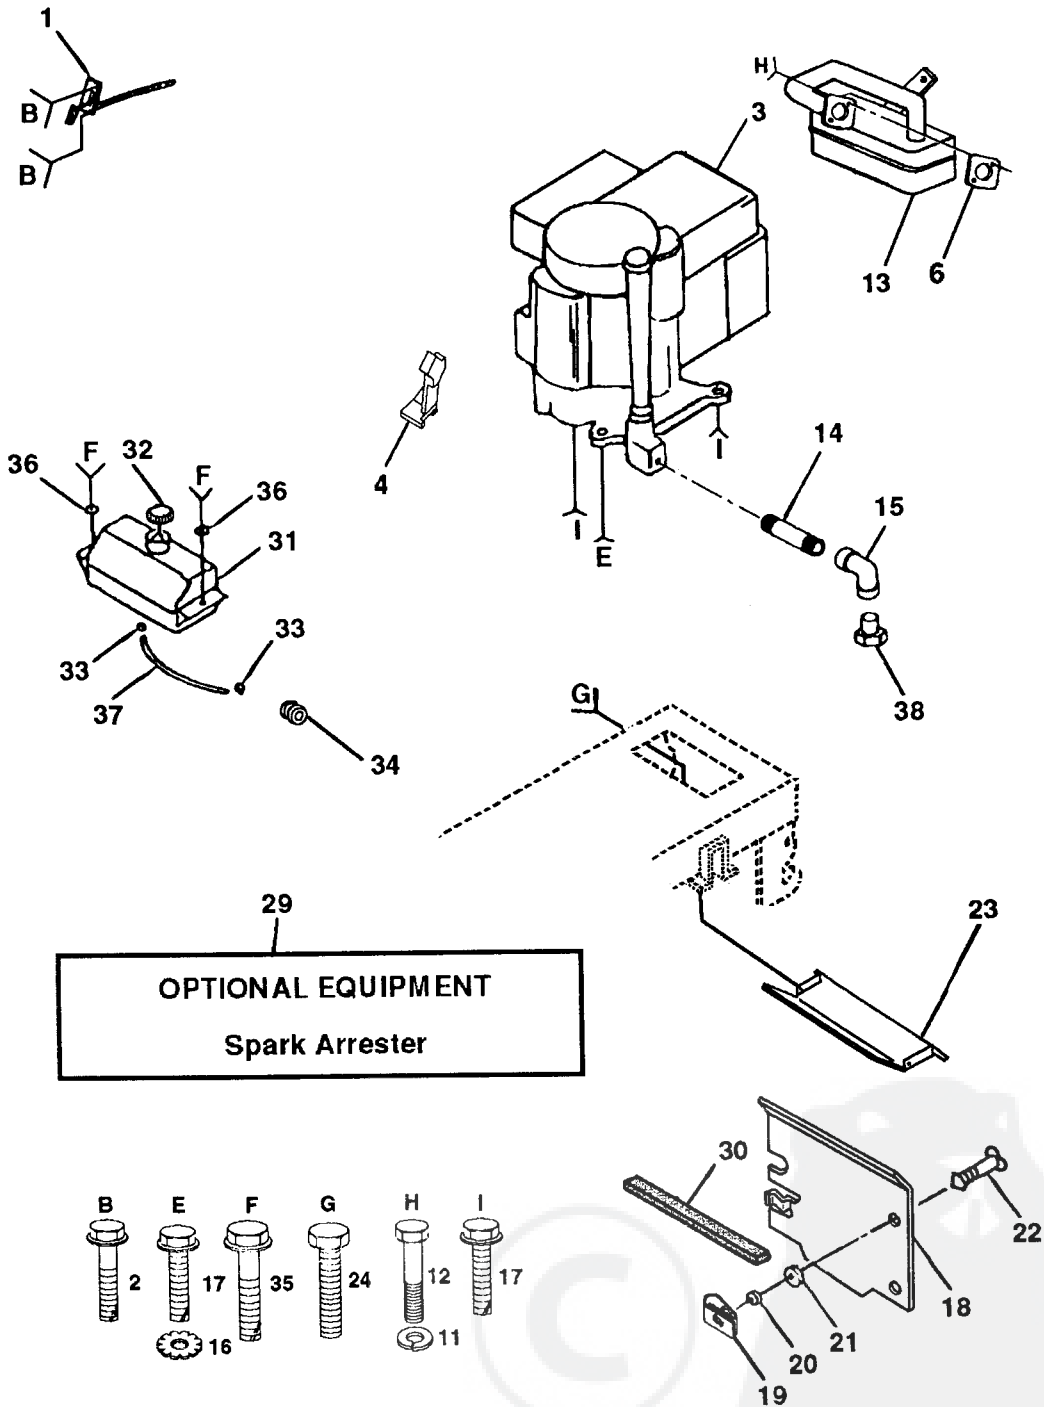

29

OPTIONAL EQUIPMENT
Spark Arrester

NOTE: All component dimensions given in U.S. inches. 1 inch = 25,4 mm.

Key No.	Part No.	Description
1	5321413-59	Control Th/ch LH Blk Flag Eec
2	8747804-10	Screw Hex Thd Cut 1/4-20x5/8 T
3	-----	Engine B&s 14HP lcg Dual 1vt Model No 287707
4	5321279-51	Stop Throttle 3000
6	5321255-93	Gasket Eng 1 313 ld Tin Plated
11	8100405-00	Washer Lock Hvy Hlcl Spr 5/16
12	8710705-12	Screw Hexhd Cap 5/16-18x3/4
13	5321373-52	Muffler LT B&s 12/12 5 HP
14	8132803-24	Nipple Pipe 3/8 Npt X 3"
15	8132003-00	Elbow Std 90 Degree 3/8-18 Npt
16	8100406-00	Washer Lock Ext Tooth 3/8
17	8747806-20	Screw Thdrol 3/8-16x1-1/4 TYTT
18	5321367-18	Shield Heat Lt
19	5321058-39	Receptacle 1/4 turn
20	5321058-38	Retainer 1/4 turn
21	7341153-01	Washer 9/32 x 5/8 x 16 Ga.

Key No.	Part No.	Description
22	5321236-50	Stud 1/4 turn
23	5321289-53	Shield Heat Browning LT/YT
24	8170210-08	Screw Tap Hex #10-24unc X 1/2
29	5321371-80	Kit Spark Arrester 1 25
30	5321270-57	Punch Weld Hood
31	5321402-80	Tank Fuel Front 2 00
32	5321405-27	Cap Asm Fuel W/sym Vented
33	5321234-87	CLAMP Hose Blk
34	5321240-28	Bushing Snap Nyl Blk Fuel Line
35	8747604-12	Screw Hexwsh Thdrol 1/4-20x3/4
36	8190914-16	Washer 9/32 X 7/8 X 16ga
37	5321370-40	Line Fuel 9 20"
38	-----	Plug Oil Drain (Order From Engine Manufacturer)