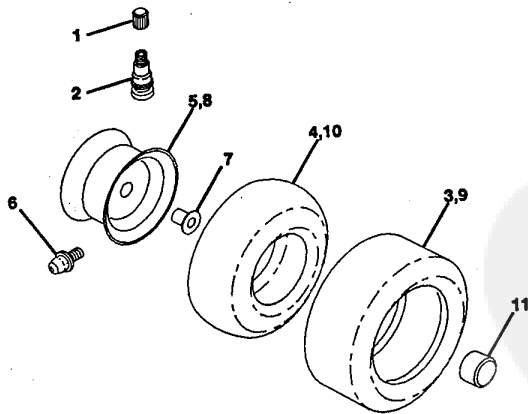

NOTE: All component dimensions given in U.S. inches.
 1 inch = 25.4 mm

NOTE: All component dimensions given in U.S. inches.
1 inch = 25.4 mm

Key No.	Part No.	Description
1	5321214-72	Wheel Steering Auto Black
2	5321339-88	Axle Asm Fr LT W/gzks 38/42
3	5321352-27	Spindle Asm LH
4	5321352-28	Spindle Asm RH
5	5321249-31	Bearing Race Thrust Harden
6	5321217-48	Washer 25/32 X 1-5/8 X 16 Ga
7	8192720-16	Washer 27/32 X 1-1/4 X 16 Ga
8	8120000-29	Ring Klip #t5304-75
9	5321249-37	Bearing Col Strg Blk
10	5321304-68	Link Drag Sol Ball Jt 20 064
11	8100406-00	Washer Lock Hvy Hlcl Spr 3/8
12	8736106-00	Nut Fin Hex 3/8-24 Unf
13	5321104-38	Spacer Bearing Axle Front
14	8740110-56	Bolt Hex 5/8-11 Unc X 3-1/2
15	8739010-00	Nut Lock Flange 5/8-11 Unc
16	5321326-24	Pin Axle 5/8 X 1 55/1 54 Lg
17	5321326-14	Shaft Asm Strg 5/8 X 15 19 LT
18	5320570-79	Washer Thrust 515x 750x 033
19	5321240-35	Support Shaft
20	5321266-84	Washer Shim 1/4 X 5/8 X 062
21	8100404-00	Washer Lock Hvy Helical 1/4
22	8710704-10	Screw Hex Socket 1/4-20 X 5/8
23	5321275-01	Shaft Asm Pittman
24	5321098-16	Nyliner Snap In
25	5321240-36	Bracket Steering

NOTE: All component dimensions given in U.S. inches
1 inch = 25.4 mm

Key No.	Part No.	Description
1	5320591-92	Cap Valve Tire
2	5320651-39	Stem Valve
3	5321062-22	Tire F Ts 15 X 6 0 - 6 Service
4	5320599-04	Tube Front (Service Item Only)
5	5321067-32	"Rim Asm 6" front Yellow Service
6	5320002-78	Fitting Grease (Front Wheel Only)
7	5320090-40	Bearing Flange (Front Wheel Only)
8	5321061-08	"Rim Asm 8" rear Yellow Service
9	5321246-35	Tire R Ts 18x8 5-8 C Service
10	5321249-26	Tube Rear (Service Item Only)
11	5321047-57	Cap Axle Blk 1 50 X 1 00