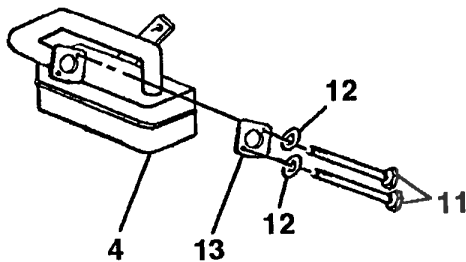

NOTE: All component dimensions given in U.S. inches.
 1 inch = 25.4 mm

NOTE: All component dimensions given in U.S. inches.
1 inch = 25.4 mm

Key No.	Part No.	Description
1	5321214-72	Wheel Steering Auto Black
2	5321339-88	Axle Asm Fr LT W/gzks 38/42
3	5321352-27	Spindle Asm LH
4	5321352-28	Spindle Asm RH
5	5321249-31	Bearing Race Thrust Harden
6	5321217-48	Washer 25/32 X 1-5/8 X 16 Ga
7	8192720-16	Washer 27/32 X 1-1/4 X 16 Ga
8	8120000-29	Ring Klip #t5304-75
9	5321249-37	Bearing Col Strg Blk
10	5321304-68	Link Drag Sol Ball Jt 20 064
11	8100406-00	Washer Lock Hvy Hlcl Spr 3/8
12	8736106-00	Nut Fin Hex 3/8-24 Unf
13	5321104-38	Spacer Bearing Axle Front
14	8740110-56	Bolt Hex 5/8-11 Unc X 3-1/2
15	8739010-00	Nut Lock Flange 5/8-11 Unc
16	5321326-24	Pin Axle 5/8 X 1 55/1 54 Lg
17	5321326-14	Shaft Asm Strg 5/8 X 15 19 LT
18	5320570-79	Washer Thrust 515x 750x 033
19	5321240-35	Support Shaft
20	5321266-84	Washer Shim 1/4 X 5/8 X 062
21	8100404-00	Washer Lock Hvy Helical 1/4
22	8710704-10	Screw Hex Socket 1/4-20 X 5/8
23	5321275-01	Shaft Asm Pittman
24	5321098-16	Nyliner Snap In
25	5321240-36	Bracket Steering

NOTE: All component dimensions given in U.S. inches
1 inch = 25.4 mm

Key No.	Part No.	Description
1	5320591-92	Cap Valve Tire
2	5320651-39	Stem Valve
3	5321062-22	Tire F Ts 15 X 6 0 - 6 Service
4	5320599-04	Tube Front (Service Item Only)
5	5321067-32	"Rim Asm 6" front Yellow Service
6	5320002-78	Fitting Grease (Front Wheel Only)
7	5320090-40	Bearing Flange (Front Wheel Only)
8	5321061-08	"Rim Asm 8" rear Yellow Service
9	5321246-35	Tire R Ts 18x8 5-8 C Service
10	5321249-26	Tube Rear (Service Item Only)
11	5321047-57	Cap Axle Blk 1 50 X 1 00