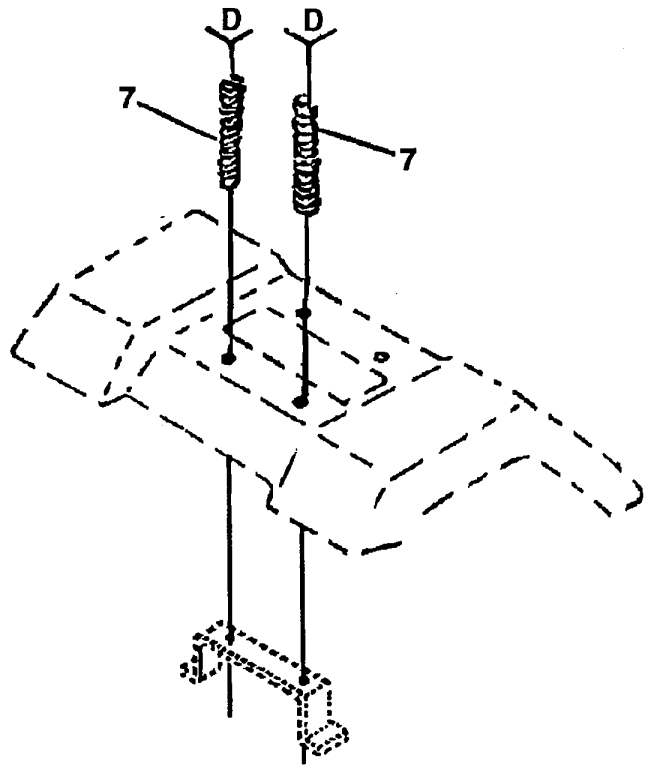

Key No.	Part No.	Description
1	5321274-27	Seat
2	5321266-56	Bracket Pivot Seat 8 720
3	8747606-12	Bolt Fin Hex 3/8-16unc X 3/4
4	8191312-10	Washer 13/32 X 3/4 X 10 Ga
5	5320027-51	Clip Line Fuel 13/32 Mtg Hole
6	8736806-00	Nut Crownlock 3/8-16 Unc
7	5321241-81	Spring Seat Cprsn 2 250 Blk Zi
8	8174906-16	Screw Thdrol 3/8-16 X 1 Ty-tt
9	8191316-14	Washer 13/32 X 1 X 14 Ga
10	5321314-51	Pan Seat
11	5321212-51	Strip Foam Gray Or Black
12	5321212-46	Bracket Mounting Switch
13	5321212-48	Bushing Snap Blk Nyl 50 Id
14	8720504-11	Bolt Rdhd Sht Nk 1/4-20x1-3/8

Key No.	Part No.	Description
15	5321212-49	Spacer Split 28 X 88 Zinc
16	5321212-50	Spring Cprsn 1 27 Blk Pnt
17	8736804-00	Nut Lock 1/4 Lge Flg Gr 5 Zinc
18	8746410-08	Screw SLTD Pan Hd #10-32 X 1/2
19	8739510-00	Nut Keps #10-32 Unf
20	5320041-71	Clip Insulated 11/32 Mtg Hole
21	5321055-29	Bolt Shoulder 5/16-18 Unc Blkz
22	8736805-00	Nut Crown Lock 5/16-18
23	8747808-14	Bolt Fin Hex 1/2-13 X 7/8 Gr 5
24	8191719-12	Washer 17/32 X 1-3/16 X 12 Ga
25	5321270-18	Bolt Shoulder 5/16-18 X 62
26	8100408-00	Washer Lock Hvy Hlcl Spr 1/2

NOTE: All component dimensions given in U.S. inches.
1 inch = 25.4 mm