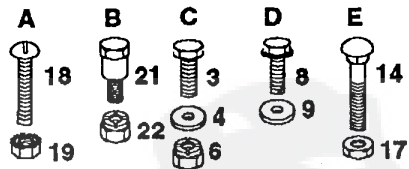

Key No.	Part No.	Description
1	5321274-27	Seat
2	5321266-56	Bracket Pivot Seat 8 720
3	8747606-12	Bolt Fin Hex 3/8-16unc X 3/4
4	8191312-10	Washer 13/32 X 3/4 X 10 Ga
5	5320027-51	Clip Line Fuel 13/32 Mtg Hole
6	8736806-00	Nut Crownlock 3/8-16 Unc
7	5321241-81	Spring Seat Cprsn 2 250 Blk Zi
8	8174906-16	Screw Thdrol 3/8-16 X 1 Ty-tt
9	8191316-14	Washer 13/32 X 1 X 14 Ga
10	5321314-51	Pan Seat
11	5321212-51	Strip Foam Gray Or Black
12	5321212-46	Bracket Mounting Switch
13	5321212-48	Bushing Snap Blk Nyl 50 Id
14	8720504-11	Bolt Rdhd Sht Nk 1/4-20x1-3/8

Key No.	Part No.	Description
15	5321212-49	Spacer Split 28 X 88 Zinc
16	5321212-50	Spring Cprsn 1 27 Blk Pnt
17	8736804-00	Nut Lock 1/4 Lge Flg Gr 5 Zinc
18	8746410-08	Screw SLTD Pan Hd #10-32 X 1/2
19	8739510-00	Nut Keps #10-32 Unf
20	5320041-71	Clip Insulated 11/32 Mtg Hole
21	5321055-29	Bolt Shoulder 5/16-18 Unc Blkz
22	8736805-00	Nut Crown Lock 5/16-18
23	8747808-14	Bolt Fin Hex 1/2-13 X 7/8 Gr 5
24	8191719-12	Washer 17/32 X 1-3/16 X 12 Ga
25	5321270-18	Bolt Shoulder 5/16-18 X 62
26	8100408-00	Washer Lock Hvy Hlcl Spr 1/2

NOTE: All component dimensions given in U.S. inches.
1 inch = 25.4 mm