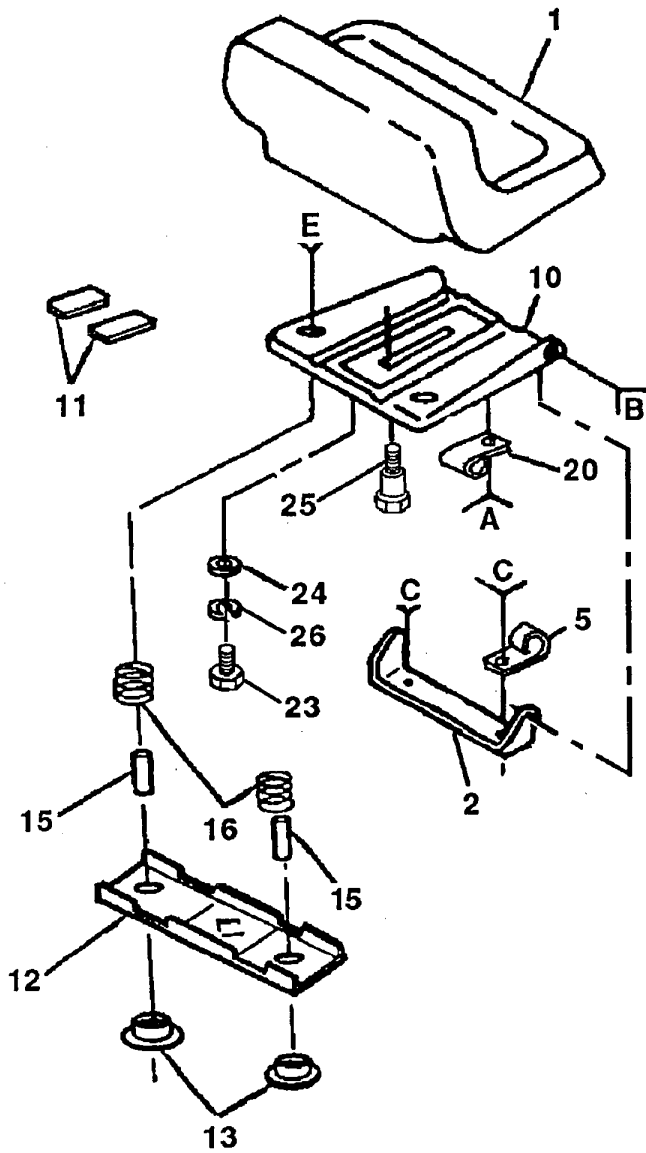

Key No.	Part No.	Description
1	5321274-27	Seat
2	5321266-56	Bracket Pivot Seat 8 720
3	8747606-12	Bolt Fin Hex 3/8-16unc X 3/4
4	8191312-10	Washer 13/32 X 3/4 X 10 Ga
5	5320027-51	Clip Line Fuel 13/32 Mtg Hole
6	8736806-00	Nut Crownlock 3/8-16 Unc
7	5321241-81	Spring Seat Cprsn 2 250 Blk Zi
8	8174906-16	Screw Thdrol 3/8-16 X 1 Ty-tt
9	8191316-14	Washer 13/32 X 1 X 14 Ga
10	5321314-51	Pan Seat
11	5321212-51	Strip Foam Gray Or Black
12	5321212-46	Bracket Mounting Switch
13	5321212-48	Bushing Snap Blk Nyl 50 Id
14	8720504-11	Bolt Rdhd Sht Nk 1/4-20x1-3/8

Key No.	Part No.	Description
15	5321212-49	Spacer Split 28 X 88 Zinc
16	5321212-50	Spring Cprsn 1 27 Blk Pnt
17	8736804-00	Nut Lock 1/4 Lge Flg Gr 5 Zinc
18	8746410-08	Screw SLTD Pan Hd #10-32 X 1/2
19	8739510-00	Nut Keps #10-32 Unf
20	5320041-71	Clip Insulated 11/32 Mtg Hole
21	5321055-29	Bolt Shoulder 5/16-18 Unc Blkz
22	8736805-00	Nut Crown Lock 5/16-18
23	8747808-14	Bolt Fin Hex 1/2-13 X 7/8 Gr 5
24	8191719-12	Washer 17/32 X 1-3/16 X 12 Ga
25	5321270-18	Bolt Shoulder 5/16-18 X 62
26	8100408-00	Washer Lock Hvy Hlcl Spr 1/2

NOTE: All component dimensions given in U.S. inches.
1 inch = 25.4 mm