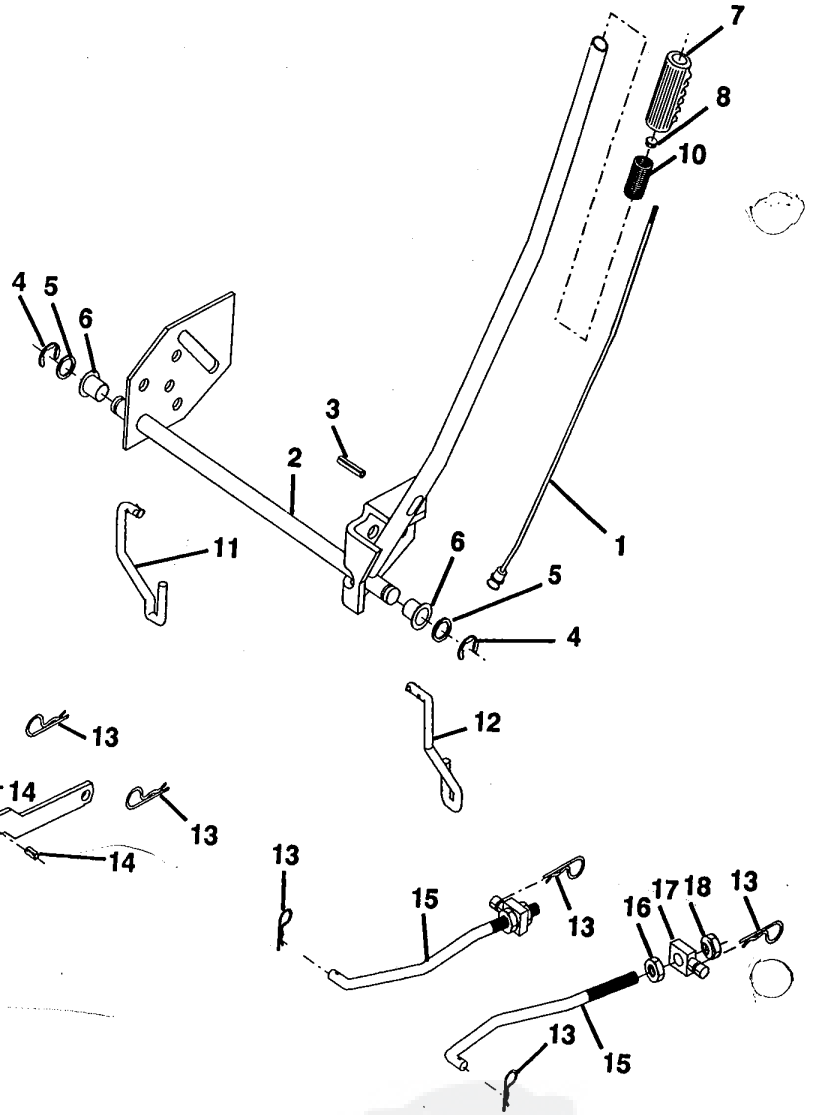

NOTE: All component dimensions given in U.S. inches.
 1 inch = 25.4 mm

NOTE: All component dimensions given in U.S. inches.
1 inch = 25.4 mm

Key No.	Part No.	Description
1	5321214-72	Wheel Steering Auto Black
2	5321339-88	Axle Asm Fr LT W/gzks 38/42
3	5321352-27	Spindle Asm LH
4	5321352-28	Spindle Asm RH
5	5321249-31	Bearing Race Thrust Harden
6	5321217-48	Washer 25/32 X 1-5/8 X 16 Ga
7	8192720-16	Washer 27/32 X 1-1/4 X 16 Ga
8	8120000-29	Ring Klip #t5304-75
9	5321249-37	Bearing Col Strg Blk
10	5321304-68	Link Drag Sol Ball Jt 20 064
11	8100406-00	Washer Lock Hvy Hlcl Spr 3/8
12	8736106-00	Nut Fin Hex 3/8-24 Unf
13	5321104-38	Spacer Bearing Axle Front
14	8740110-56	Bolt Hex 5/8-11 Unc X 3-1/2
15	8739010-00	Nut Lock Flange 5/8-11 Unc
16	5321326-24	Pin Axle 5/8 X 1 55/1 54 Lg
17	5321326-14	Shaft Asm Strg 5/8 X 15 19 LT
18	5320570-79	Washer Thrust 515x 750x 033
19	5321240-35	Support Shaft
20	5321266-84	Washer Shim 1/4 X 5/8 X 062
21	8100404-00	Washer Lock Hvy Helical 1/4
22	8710704-10	Screw Hex Socket 1/4-20 X 5/8
23	5321275-01	Shaft Asm Pittman
24	5321098-16	Nyliner Snap In
25	5321240-36	Bracket Steering

NOTE: All component dimensions given in U.S. inches
1 inch = 25.4 mm

Key No.	Part No.	Description
1	5320591-92	Cap Valve Tire
2	5320651-39	Stem Valve
3	5321062-22	Tire F Ts 15 X 6 0 - 6 Service
4	5320599-04	Tube Front (Service Item Only)
5	5321067-32	"Rim Asm 6" front Yellow Service
6	5320002-78	Fitting Grease (Front Wheel Only)
7	5320090-40	Bearing Flange (Front Wheel Only)
8	5321061-08	"Rim Asm 8" rear Yellow Service
9	5321246-35	Tire R Ts 18x8 5-8 C Service
10	5321249-26	Tube Rear (Service Item Only)
11	5321047-57	Cap Axle Blk 1 50 X 1 00