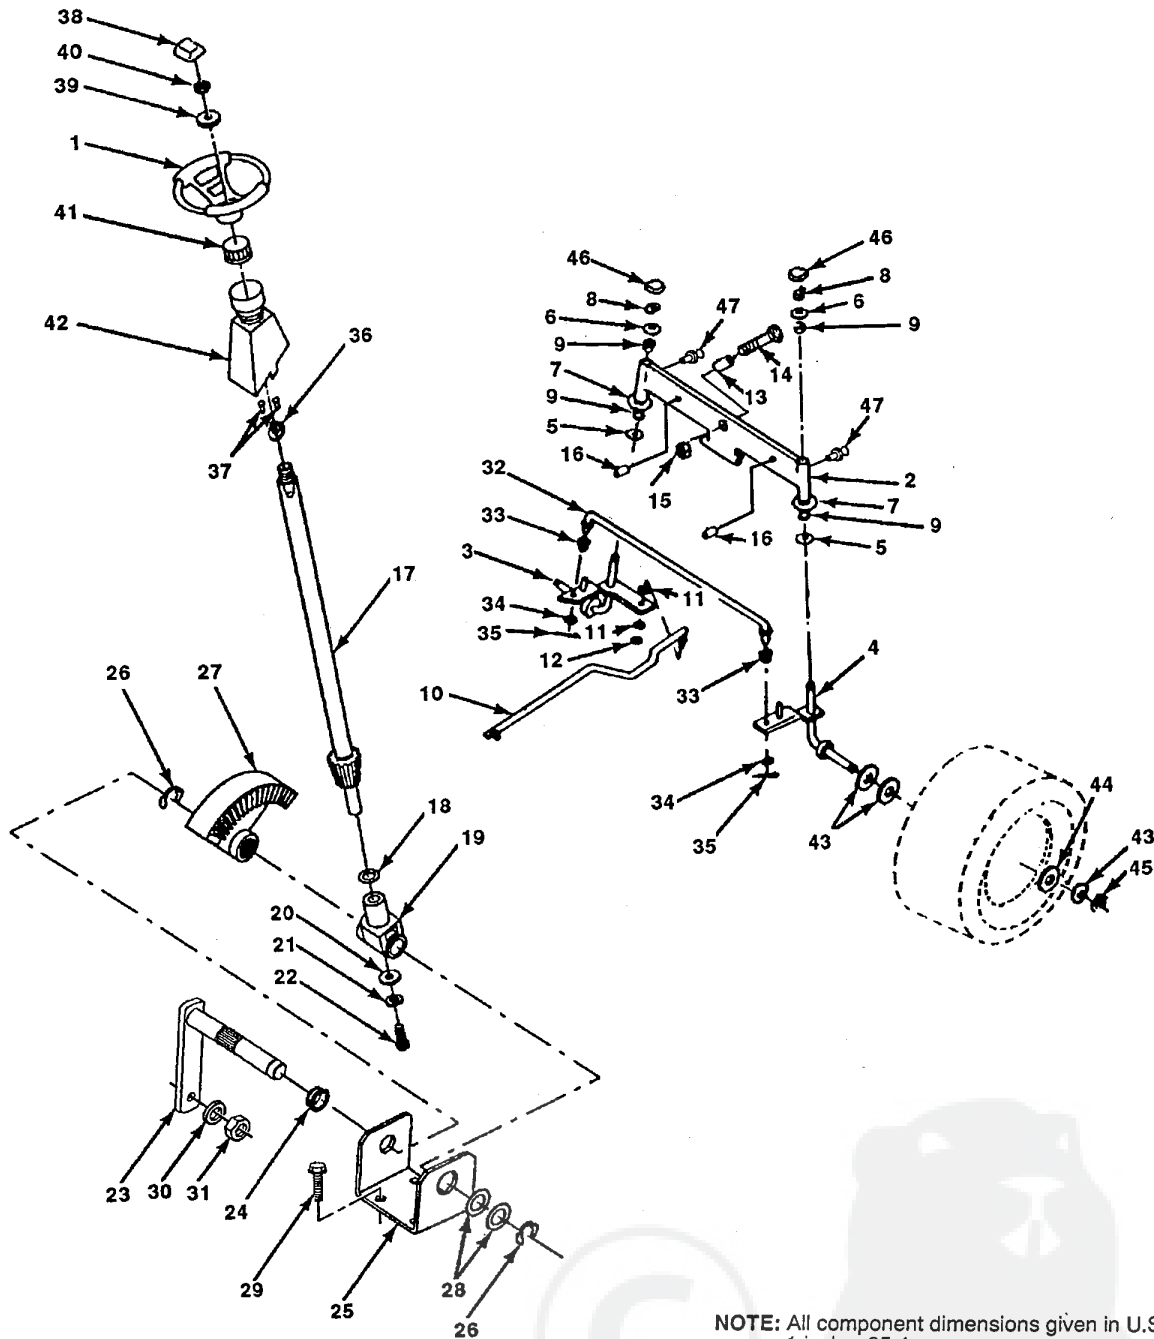

NOTE: All component dimensions given in U.S. inches.
 1 inch = 25.4 mm

NOTE: All component dimensions given in U.S. inches.
1 inch = 25.4 mm

Key No.	Part No.	Description
1	5321214-72	Wheel Steering Auto Black
2	5321339-88	Axle Asm Fr LT W/gzks 38/42
3	5321352-27	Spindle Asm LH
4	5321352-28	Spindle Asm RH
5	5321249-31	Bearing Race Thrust Harden
6	5321217-48	Washer 25/32 X 1-5/8 X 16 Ga
7	8192720-16	Washer 27/32 X 1-1/4 X 16 Ga
8	8120000-29	Ring Klip #t5304-75
9	5321249-37	Bearing Col Strg Blk
10	5321304-68	Link Drag Sol Ball Jt 20 064
11	8100406-00	Washer Lock Hvy Hlcl Spr 3/8
12	8736106-00	Nut Fin Hex 3/8-24 Unf
13	5321104-38	Spacer Bearing Axle Front
14	8740110-56	Bolt Hex 5/8-11 Unc X 3-1/2
15	8739010-00	Nut Lock Flange 5/8-11 Unc
16	5321326-24	Pin Axle 5/8 X 1 55/1 54 Lg
17	5321326-14	Shaft Asm Strg 5/8 X 15 19 LT
18	5320570-79	Washer Thrust 515x 750x 033
19	5321240-35	Support Shaft
20	5321266-84	Washer Shim 1/4 X 5/8 X 062
21	8100404-00	Washer Lock Hvy Helical 1/4
22	8710704-10	Screw Hex Socket 1/4-20 X 5/8
23	5321275-01	Shaft Asm Pittman
24	5321098-16	Nyliner Snap In
25	5321240-36	Bracket Steering

NOTE: All component dimensions given in U.S. inches
1 inch = 25.4 mm

Key No.	Part No.	Description
1	5320591-92	Cap Valve Tire
2	5320651-39	Stem Valve
3	5321062-22	Tire F Ts 15 X 6 0 - 6 Service
4	5320599-04	Tube Front (Service Item Only)
5	5321067-32	"Rim Asm 6" front Yellow Service
6	5320002-78	Fitting Grease (Front Wheel Only)
7	5320090-40	Bearing Flange (Front Wheel Only)
8	5321061-08	"Rim Asm 8" rear Yellow Service
9	5321246-35	Tire R Ts 18x8 5-8 C Service
10	5321249-26	Tube Rear (Service Item Only)
11	5321047-57	Cap Axle Blk 1 50 X 1 00