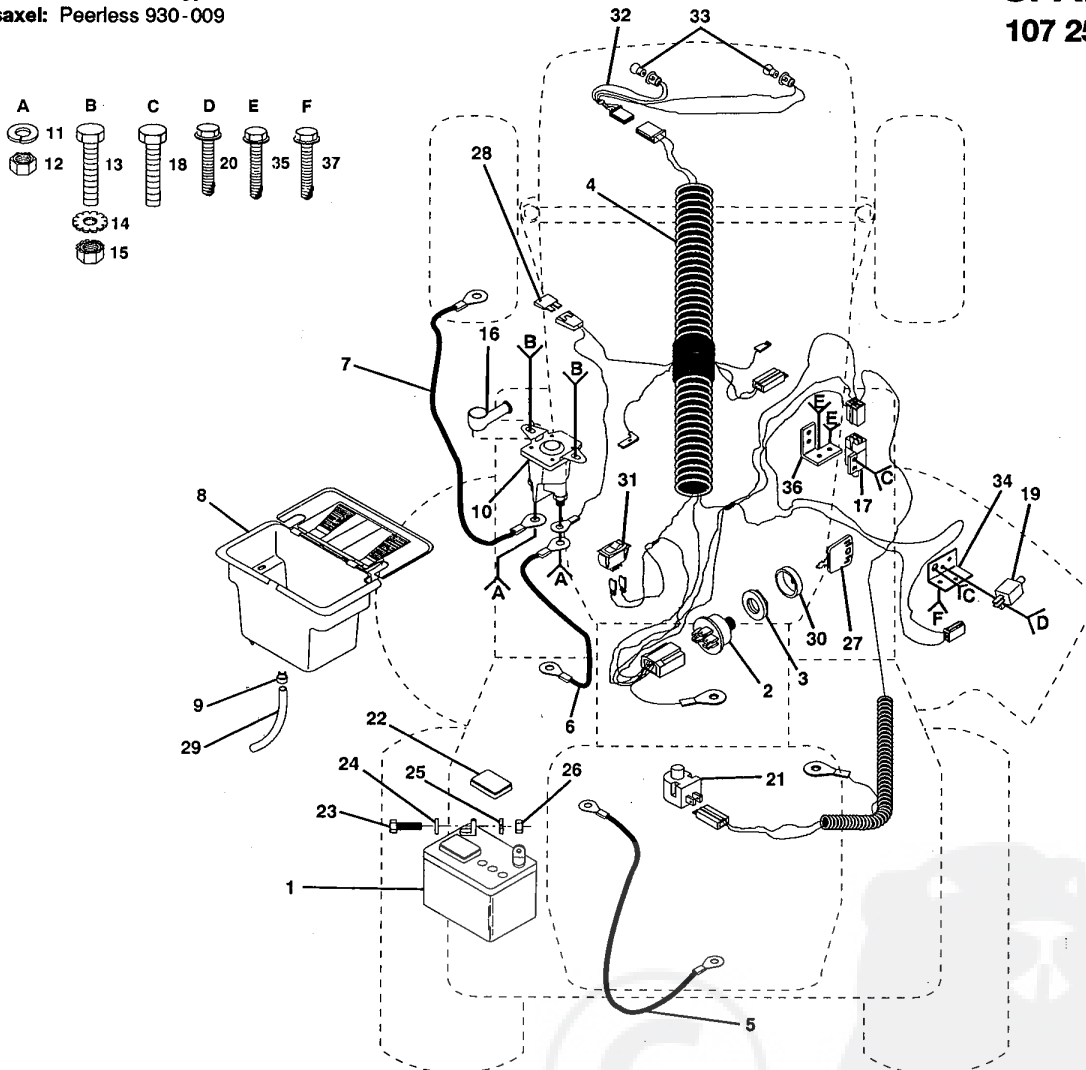

Prod.No: 954 00 12-51
Engine: B & S 283707 Type: 0217
Transaxel: Peerless 930-009

SPAREPARTS

107 25 07-64

Key No.	Part No.	Description
1	5067888-01	Battery 12v 20 AMP
2	5321251-04	Switch Ign 5 Term Wo/wash/nut
3	5321242-11	Nut Ignition
4	5321320-17	Harness Ign Bs Dash Headlights
5	5321247-73	"Cable Ground 6 Ga 12" black
6	5321222-02	"Cable Battery 6 Ga 43" red
7	5320047-99	"Cable Battery 6 Ga 11" red
8	5321299-65	Case Battery Hng Mech W/lid
9	5321095-96	CLAMP Hose Olive
10	5321090-81	Solenoid
11	8100904-00	Washer Lock 1/4
12	8733504-00	Nut Jam Hex 1/4-20 Unc
13	8747804-08	Bolt Fin Hex 1/4-20uncx1/2 Gr5
14	8110504-00	Washer Lock Ext Tooth 1/4
15	8735104-00	Nut Keps Hex 1/4-20 Unc
16	5321315-63	Cover Terminal Red
17	5321095-53	Switch Intlk Clutch Red 4 Term
18	8170210-08	Screw Tap Hex #10-24unc X 1/2
19	5321044-45	Switch Intlk Clutch Red 2 Term
20	8170210-08	Screw Tap Hex #10-24unc X 1/2
21	5321213-05	Switch Plunger Nc Gray

Key No.	Part No.	Description
22	5321212-64	Caps Battery 20/25/30 AMP
23	8747604-12	Bolt Hex Hd 1/4-20unc X 3/4
24	8190910-16	Washer 9/32 X 5/8 X 16 Ga
25	8100404-00	Washer Lock Hvy Helical 1/4
26	8732204-00	Nut Fin Hex 1/4-20 Unc
27	5321221-47	Key Ign Molded Generic
28	5321088-24	Fuse 30 AMP Auto Green
29	5321092-38	"Tube Plastic 12"
30	5321236-20	Cover Sw Key Blk 1 25 Text SLT
31	5321107-12	Switch Light Blk Blk Red
32	5321368-49	Harness Asm Light W/7662j
33	5320076-62	Bulb Light #1141
34	5321308-90	Bracket Switch Interlock
35	8170210-08	Screw Tap Hex #10-24unc X 1/2
36	5321082-36	Bracket Switch Clutch
37	8170210-08	Screw Tap Hex #10-24unc X 1/2

NOTE: All component dimensions given in U.S. inches.
1 inch = 25.4 mm