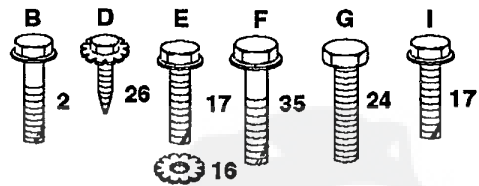

NOTE: All component dimensions given in U.S. inches.
 1 inch = 25.4 mm

NOTE: All component dimensions given in U.S. inches.
1 inch = 25.4 mm

Key No.	Part No.	Description
1	5321214-72	Wheel Steering Auto Black
2	5321339-88	Axle Asm Fr LT W/gzks 38/42
3	5321352-27	Spindle Asm LH
4	5321352-28	Spindle Asm RH
5	5321249-31	Bearing Race Thrust Harden
6	5321217-48	Washer 25/32 X 1-5/8 X 16 Ga
7	8192720-16	Washer 27/32 X 1-1/4 X 16 Ga
8	8120000-29	Ring Klip #t5304-75
9	5321249-37	Bearing Col Strg Blk
10	5321304-68	Link Drag Sol Ball Jt 20 064
11	8100406-00	Washer Lock Hvy Hlcl Spr 3/8
12	8736106-00	Nut Fin Hex 3/8-24 Unf
13	5321104-38	Spacer Bearing Axle Front
14	8740110-56	Bolt Hex 5/8-11 Unc X 3-1/2
15	8739010-00	Nut Lock Flange 5/8-11 Unc
16	5321326-24	Pin Axle 5/8 X 1 55/1 54 Lg
17	5321326-14	Shaft Asm Strg 5/8 X 15 19 LT
18	5320570-79	Washer Thrust 515x 750x 033
19	5321240-35	Support Shaft
20	5321266-84	Washer Shim 1/4 X 5/8 X 062
21	8100404-00	Washer Lock Hvy Helical 1/4
22	8710704-10	Screw Hex Socket 1/4-20 X 5/8
23	5321275-01	Shaft Asm Pittman
24	5321098-16	Nyliner Snap In
25	5321240-36	Bracket Steering

NOTE: All component dimensions given in U.S. inches.
1 inch = 25.4 mm

Key No.	Part No.	Description
1	5321326-23	Control Th/ch RH Blk Tee Eec
2	8177204-10	Screw Hex Thd Cut 1/4-20x5/8 T
3	-----	Engine B&S 12HP I/c Dual 1 Vt Model# 283707
4	5321373-48	Muffler LT B&S 12/12 5 HP
11	8710705-10	Screw Hexhd Cap 5/16-18x5/8
12	8100405-00	Washer Lock Hvy Hicl Spr 5/16
13	5321255-93	Gasket Eng 1 313 Id Tin Plated
14	8132803-24	"Nipple Pipe 3/8 Npt X 3"
15	8132003-00	Elbow Std 90 Degree 3/8-18 Npt
16	8110506-00	Washer Lock Ext Tooth 3/8
17	8174906-20	Screw Thdrol 3/8-16x1-1/4 TYTT
18	5321057-36	Shield Heat LT
19	5321058-39	Receptacle 1/4 Turn Dacrotized
20	5321058-38	Retainer 1/4 Turn 365odx 222id
21	8190910-16	Washer 9/32 X 5/8 X 16 Ga
22	5321236-50	Stud 1/4 Turn (Replaces 105751
23	5321289-53	Shield Heat Browning LT/YT
24	8170210-08	Screw Tap Hex #10-24unc X 1/2