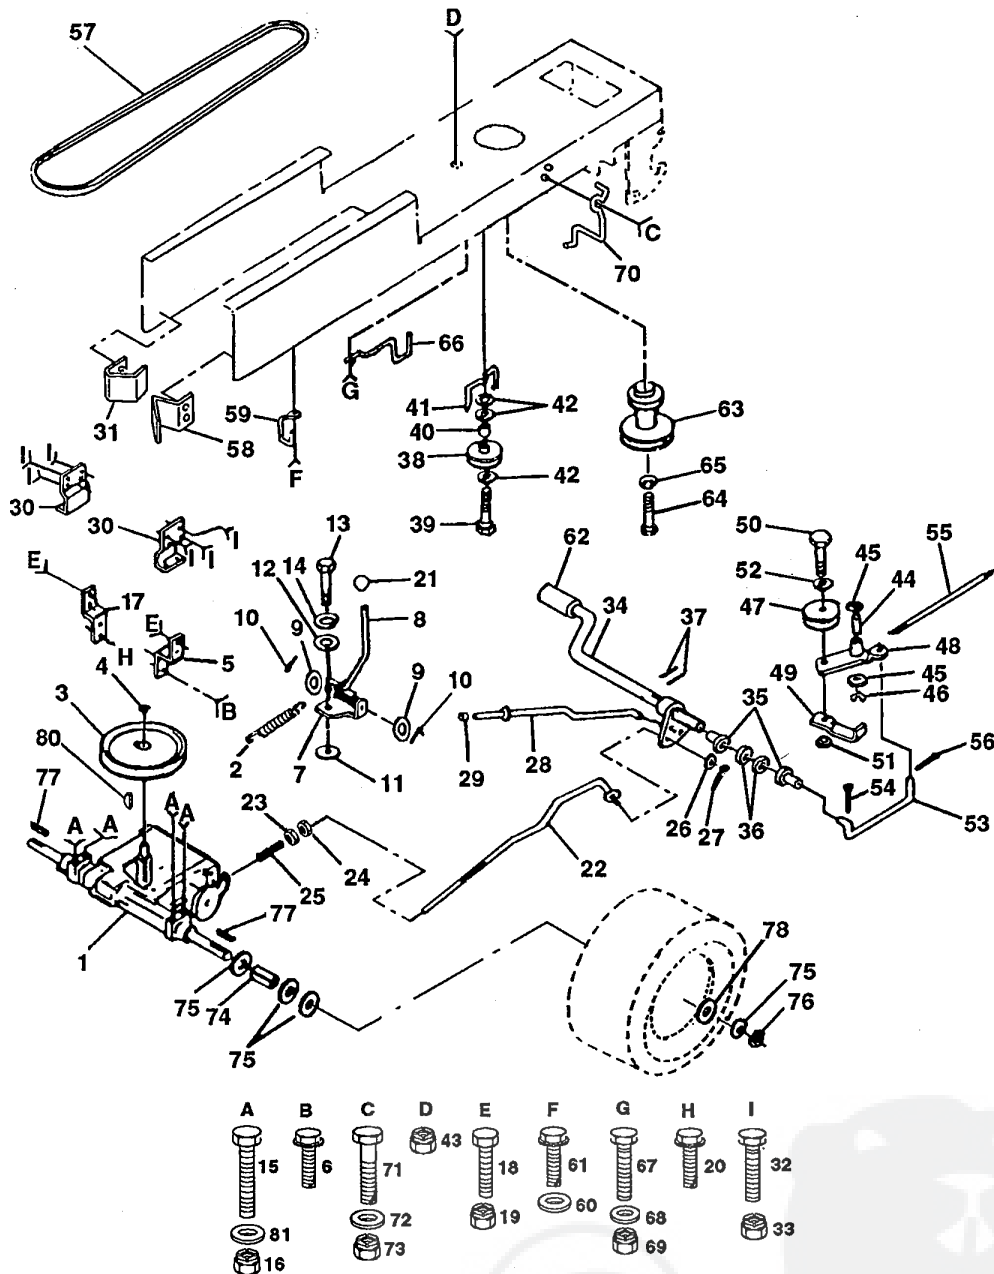

NOTE: All component dimensions given in U.S. inches.
1 inch = 25.4 mm