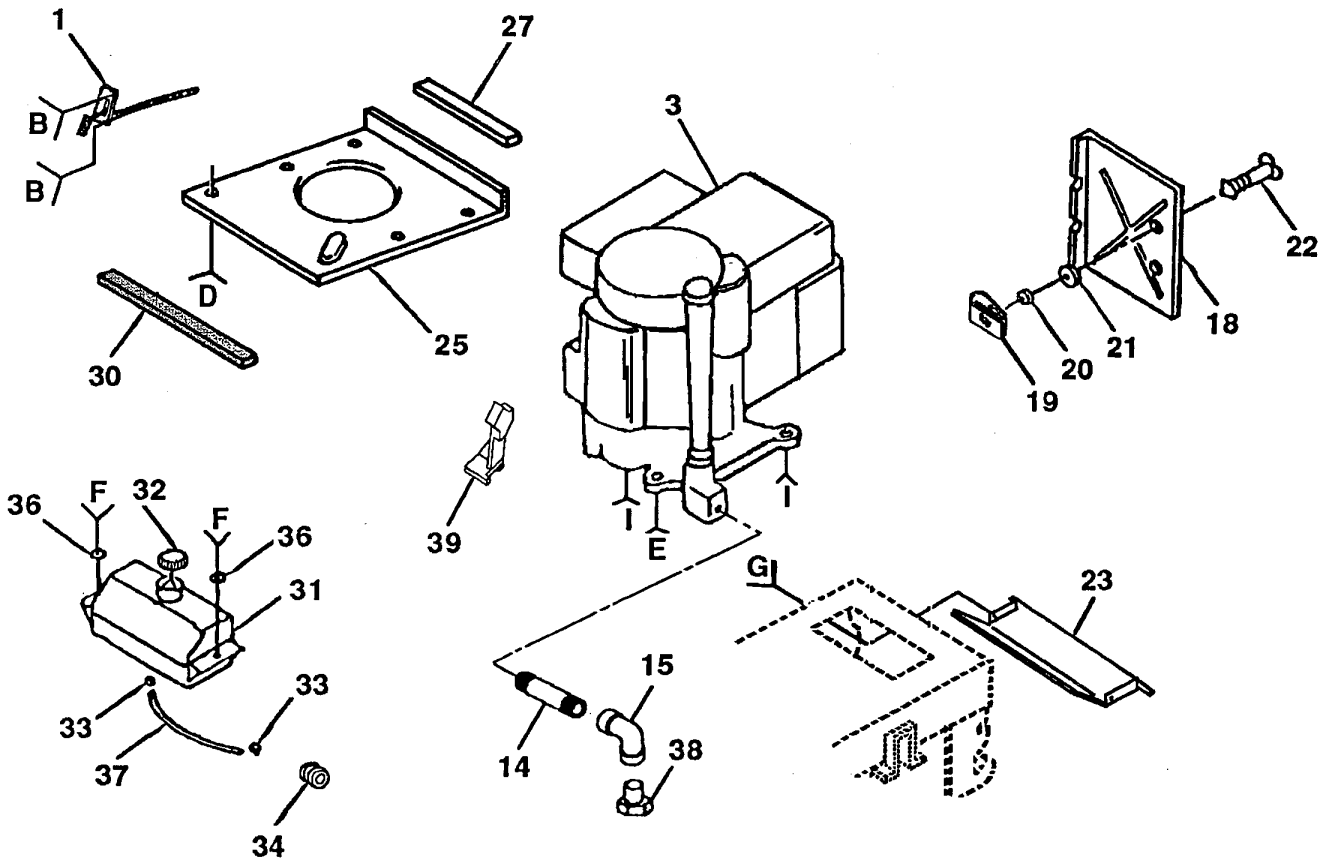

NOTE: All component dimensions given in U.S. inches.
 1 inch = 25.4 mm

NOTE: All component dimensions given in U.S. inches.
1 inch = 25.4 mm

Key No.	Part No.	Description
1	5321214-72	Wheel Steering Auto Black
2	5321339-88	Axle Asm Fr LT W/gzks 38/42
3	5321352-27	Spindle Asm LH
4	5321352-28	Spindle Asm RH
5	5321249-31	Bearing Race Thrust Harden
6	5321217-48	Washer 25/32 X 1-5/8 X 16 Ga
7	8192720-16	Washer 27/32 X 1-1/4 X 16 Ga
8	8120000-29	Ring Klip #t5304-75
9	5321249-37	Bearing Col Strg Blk
10	5321304-68	Link Drag Sol Ball Jt 20 064
11	8100406-00	Washer Lock Hvy Hlcl Spr 3/8
12	8736106-00	Nut Fin Hex 3/8-24 Unf
13	5321104-38	Spacer Bearing Axle Front
14	8740110-56	Bolt Hex 5/8-11 Unc X 3-1/2
15	8739010-00	Nut Lock Flange 5/8-11 Unc
16	5321326-24	Pin Axle 5/8 X 1 55/1 54 Lg
17	5321326-14	Shaft Asm Strg 5/8 X 15 19 LT
18	5320570-79	Washer Thrust 515x 750x 033
19	5321240-35	Support Shaft
20	5321266-84	Washer Shim 1/4 X 5/8 X 062
21	8100404-00	Washer Lock Hvy Helical 1/4
22	8710704-10	Screw Hex Socket 1/4-20 X 5/8
23	5321275-01	Shaft Asm Pittman
24	5321098-16	Nyliner Snap In
25	5321240-36	Bracket Steering

NOTE: All component dimensions given in U.S. inches.
1 inch = 25.4 mm

Key No.	Part No.	Description
1	5321326-23	Control Th/ch RH Blk Tee Eec
2	8177204-10	Screw Hex Thd Cut 1/4-20x5/8 T
3	-----	Engine B&S 12HP I/c Dual 1 Vt Model# 283707
4	5321373-48	Muffler LT B&S 12/12 5 HP
11	8710705-10	Screw Hexhd Cap 5/16-18x5/8
12	8100405-00	Washer Lock Hvy Hicl Spr 5/16
13	5321255-93	Gasket Eng 1 313 Id Tin Plated
14	8132803-24	"Nipple Pipe 3/8 Npt X 3"
15	8132003-00	Elbow Std 90 Degree 3/8-18 Npt
16	8110506-00	Washer Lock Ext Tooth 3/8
17	8174906-20	Screw Thdrol 3/8-16x1-1/4 TYTT
18	5321057-36	Shield Heat LT
19	5321058-39	Receptacle 1/4 Turn Dacrotized
20	5321058-38	Retainer 1/4 Turn 365odx 222id
21	8190910-16	Washer 9/32 X 5/8 X 16 Ga
22	5321236-50	Stud 1/4 Turn (Replaces 105751
23	5321289-53	Shield Heat Browning LT/YT
24	8170210-08	Screw Tap Hex #10-24unc X 1/2