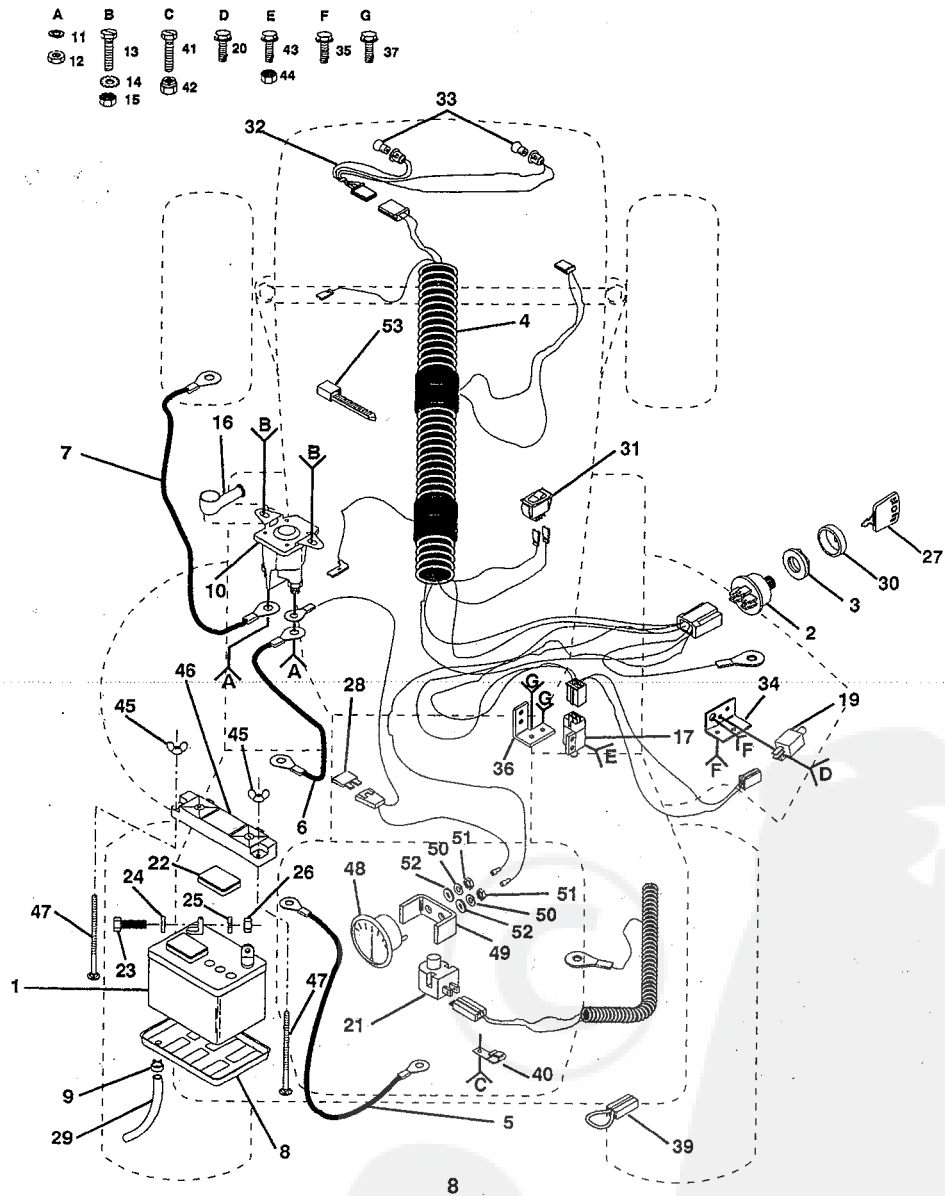

REPAIR PARTS

12.5 HP 42" RIDING LAWN TRACTOR -- MODEL NUMBER YE12542A

ELECTRICAL

REPAIR PARTS

12.5 HP 42" RIDING LAWN TRACTOR - - MODEL NUMBER YE12542A

ELECTRICAL

KEY NO.	PART NO.	DESCRIPTION	KEY NO.	PART NO.	DESCRIPTION
1	121265X	Battery 12 Volt 25 Amp	28	108824X	Fuse 30 Amp Auto Green
2	4406R	Switch Ign 5 Term Wo/wash/nut	29	7604J	Tube Plastic 24
3	124211X	Nut Ignition	30	123620X	Cover Sw Key Blk 1 25 Text Slt
4	132642	Harness Ign B&s Dash HI Amm	31	110712X	Switch Light Blk Blk Red
5	4207J	Cable Ground 6ga 12"black	32	127441X	Harness Socket Light
6	4206J	Cable Battery 6ga 22" Red	33	7662J	Bulb, Light # 1141
7	4799J	Cable Battery 6ga 11red	34	108236X	Bracket Switch Clutch
8	7603J	Tray Battery 7 80 X 5 25 Blk	35	17021008	Screw Hex Tapping # 10-24 X 1/2
9	109596X	Clamp Hose Olive	36	130890	Bracket Switch Interlock
10	109081X	Solenoid	37	17021008	Screw Hex Tapping # 10-24 X 1/2
11	10090400	Washer Lock 1/4	39	102501X	Loop Wire 16 Ga White/red
12	73350400	Nut Jam Hex 1/4-20 Unc	40	235R	Clip Insulator 3/8 X 9/32 Slot
13	74780408	Bolt Fin Hex 1/4-20uncx1/2 Gr5	41	74780408	Bolt Fin Hex 1/4-20uncx1/2 Gr5
14	11050400	Washer Lock Ext Tooth 1/4	42	73680400	Nut Crownlock 1/4-20 Unc
15	73510400	Nut Keps Hex 1/4-20 Unc	43	71031008	Screw Hex Washer
16	131563	Cover Terminal Red	44	73951000	Nut Keps # 10-32
17	109553X	Switch Interlock Clutch	45	123198X	Nut Plastic Locking Wng 1/4-20
19	104445X	Switch Intlk Clutch Red 2 Term	46	102476X	Guard Terminal Blk
20	17021008	Screw Tap Hex #10-24unc X 1/2	47	72240460	Bolt Rdhd Sqnk 1/4-20 X 7-1/2
21	121305X	Switch Plunger Nc Gray	48	9433R	Ammeter Round 15 Amp
22	121264X	Caps Battery 20/25/30 Amp	49	131708	Bracket Ammeter 2 242 X 1 180
23	74760412	Bolt Hex Hd 1/4-20unc X 3/4	50	10101000	Washer Lock
24	19091016	Washer 9/32 X 5/8 X 16 Ga	51	73911000	Nut
25	10040400	Washer Lock Hvy Helical 1/4	52	19070818	Washer 7/32 X 1/2 X 18 Ga
26	73220400	Nut Fin Hex 1/4-20 Unc	53	7192J	Tie Cable
27	122147X	Key Ign Molded Generic			

NOTE: All component dimensions given in U.S. inches.
1 Inch = 25.4 mm