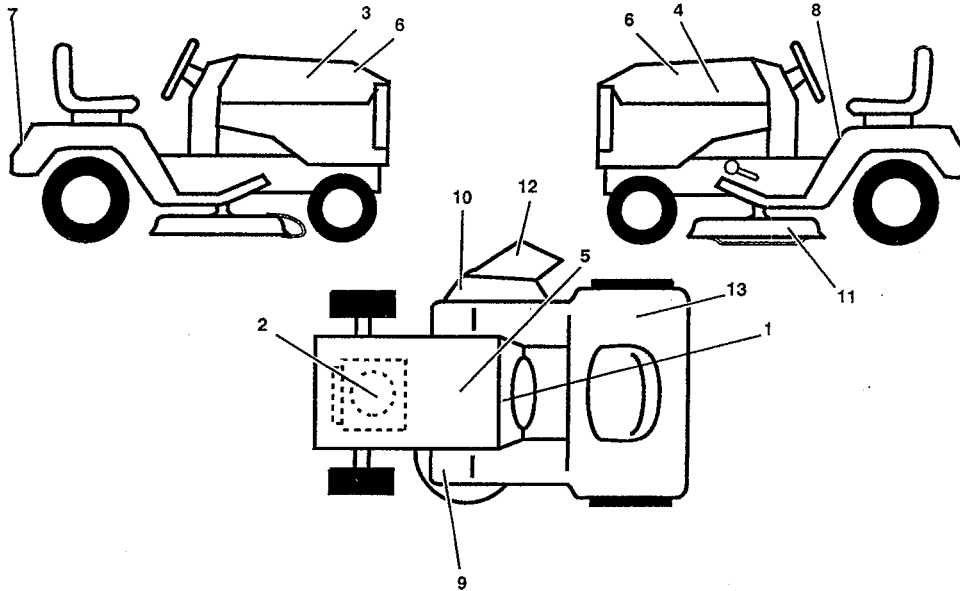

REPAIR PARTS

12.5 HP 42" RIDING LAWN TRACTOR -- MODEL NUMBER YE12542A

DECALS

KEY NO.	PART NO.	DESCRIPTION	KEY NO.	PART NO.	DESCRIPTION
1	109821X	Decal Oper Instruction Eng/fr	8	120822X	Decal Caution English/french
2	129057	Decal Engine 12 5hp B&s	9	101892X	Decal Clutch/brake Eng/fr
3	123966X	Decal Hood Rh Yardpro 37.00	10	126192X	Decal Warn Def Eng/fr/dut/ger
4	123965X	Decal Hood Lh Yardpro 37.00	11	126196X	Decal Rotat Blades E/fr/ger/du
5	121549X	Decal Caution Battery Fr/ger	12	126194X	Decal Caut Deflect E/fr/ger/du
6	124051X	Decal Side Panel Lt12	13	125690X	Decal 100 Db
7	123689X	Decal Fender Yard Pro	-	131603	Manual Oper Generic 42"eng/fr
			-	133350	Manual Parts