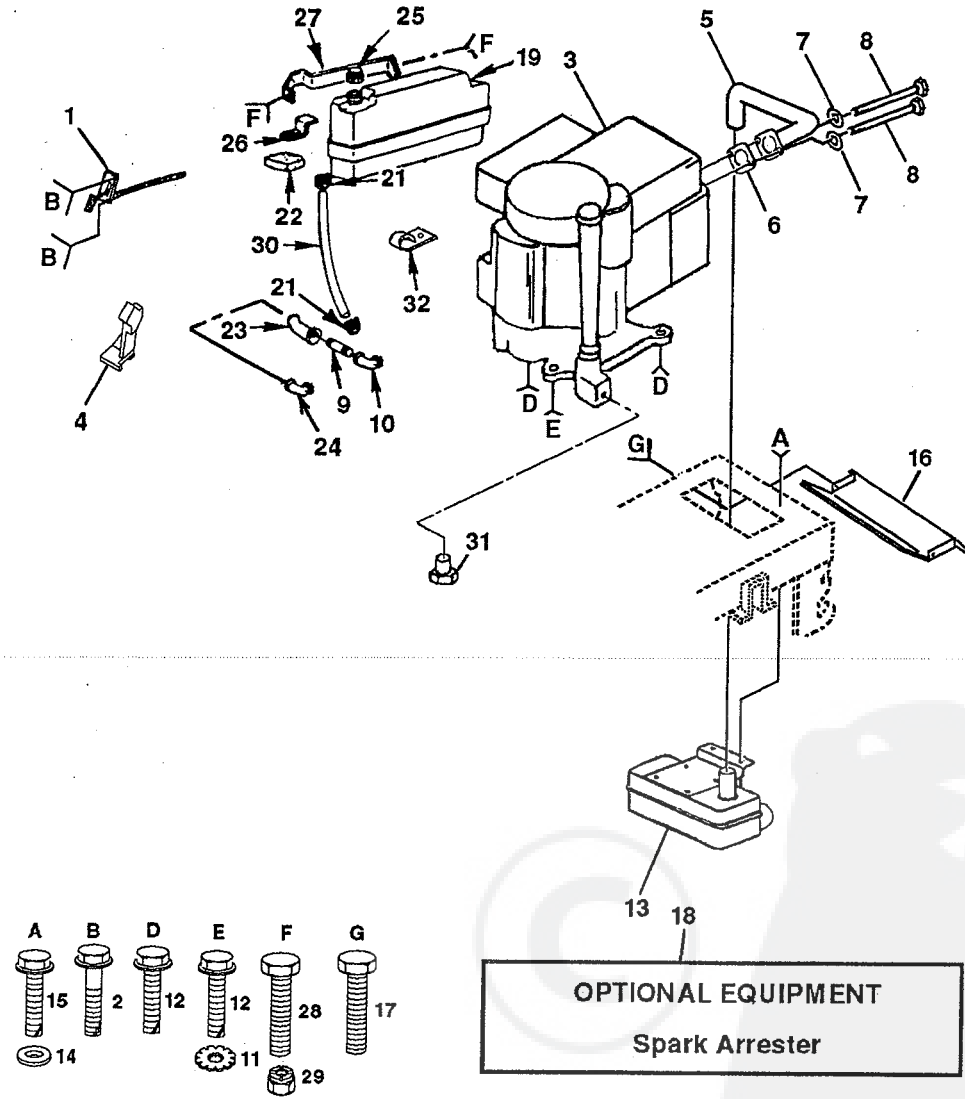

REPAIR PARTS

12.5 HP 42" RIDING LAWN TRACTOR -- MODEL NUMBER YE12542A
ENGINE

REPAIR PARTS

12.5 HP 42" RIDING LAWN TRACTOR - - MODEL NUMBER YE12542A

ENGINE

KEY NO.	PART NO.	DESCRIPTION
1	134372	Control Throttle /choke Rh
2	17720410	Screw Hex Thd Cut 1/4-20x5/8 T
3	131953	Engine B&s 12 5 lcc Dual 1 Vt
4	133097	Stop Throt 2700 Rpm
5	123073X	Pipe Exhaust
6	125593X	Gasket 1 313 Id Tin Plated
7	10040500	Washer Lock Hvy Hlcl Spr 5/16
8	71070510	Screw Hexhd Cap 5/16-18x5/8
9	13280328	Nipple Pipe 3/8 Npt X 3-1/2
10	13310300	Elbow Street 45 Degrees
11	11050600	Washer Lock Ext Tooth
12	17490620	Screw Thdrol 3/8-16x1-1/4 Tytt
13	123075X	Muffler Exhaust Eec
14	19132012	Washer 13/32 X 1-1/4 X 12 Ga
15	17490512	Screw Thdrl 5/16 - 18 X 3/4
16	128953X	Shield Pnt Heat Browning Grass
17	17021008	Screw Tap Hex #10-24unc X 1/2
18	121851X	Arrestor Spark
19	121280X	Tank Fuel 1 50 Frt
21	123487X	Clamp Hose Blk
22	6431J	Spacer Pad 1 X 1 X 50
23	13240300	Elbow Street 3/8 Npt
24	13200300	Elbow Std 90 Degree 3/8-18 Npt
25	8504J	Cap Fuel Blk W/gas Only
26	104799X	Brace Pnt Tank
27	121281X	Support Pnt Tank Fuel
28	74780512	Bolt Fin Hex 5/16-18unc X 3/4
29	73680500	Nut Crown Lock 5/16-18
30	7833R	Line Fuel 7.5
31	-	Plug Oil Drain(Order From Engine Manufacturer)
32	2751R	Clip Line Fuel 13/32 Mtg Hole

NOTE: All component dimensions given in U.S. inches.
1 inch = 25.4 mm