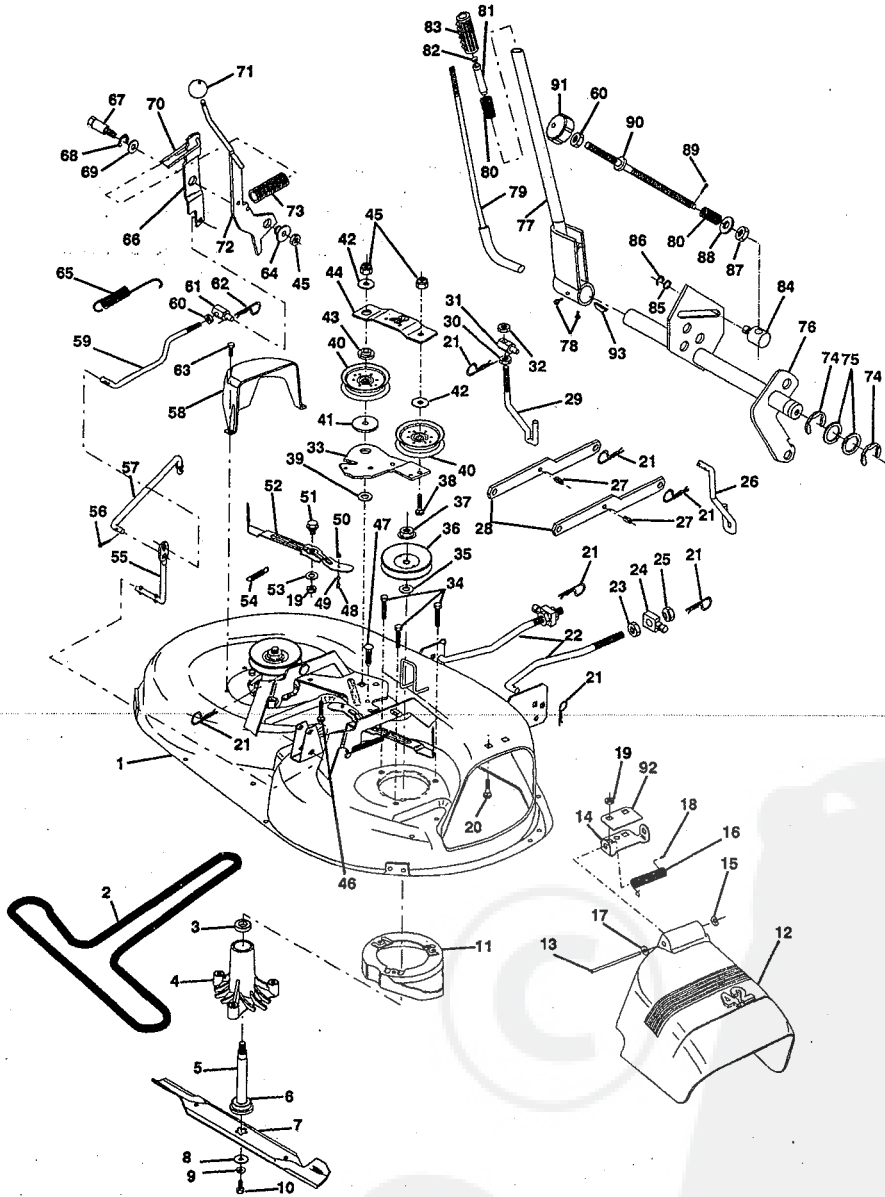

REPAIR PARTS

12.5 HP 42" RIDING LAWN TRACTOR - - MODEL NUMBER YE12542A

ENGINE

KEY NO.	PART NO.	DESCRIPTION
1	134372	Control Throttle /choke Rh
2	17720410	Screw Hex Thd Cut 1/4-20x5/8 T
3	131953	Engine B&s 12 5 lcc Dual 1 Vt
4	133097	Stop Throt 2700 Rpm
5	123073X	Pipe Exhaust
6	125593X	Gasket 1 313 Id Tin Plated
7	10040500	Washer Lock Hvy Hlcl Spr 5/16
8	71070510	Screw Hexhd Cap 5/16-18x5/8
9	13280328	Nipple Pipe 3/8 Npt X 3-1/2
10	13310300	Elbow Street 45 Degrees
11	11050600	Washer Lock Ext Tooth
12	17490620	Screw Thdrol 3/8-16x1-1/4 Tytt
13	123075X	Muffler Exhaust Eec
14	19132012	Washer 13/32 X 1-1/4 X 12 Ga
15	17490512	Screw Thdrl 5/16 - 18 X 3/4
16	128953X	Shield Pnt Heat Browning Grass
17	17021008	Screw Tap Hex #10-24unc X 1/2
18	121851X	Arrestor Spark
19	121280X	Tank Fuel 1 50 Frt
21	123487X	Clamp Hose Blk
22	6431J	Spacer Pad 1 X 1 X 50
23	13240300	Elbow Street 3/8 Npt
24	13200300	Elbow Std 90 Degree 3/8-18 Npt
25	8504J	Cap Fuel Blk W/gas Only
26	104799X	Brace Pnt Tank
27	121281X	Support Pnt Tank Fuel
28	74780512	Bolt Fin Hex 5/16-18unc X 3/4
29	73680500	Nut Crown Lock 5/16-18
30	7833R	Line Fuel 7.5
31	-	Plug Oil Drain(Order From Engine Manufacturer)
32	2751R	Clip Line Fuel 13/32 Mtg Hole

NOTE: All component dimensions given in U.S. inches.
1 inch = 25.4 mm

REPAIR PARTS

12.5 HP 42" RIDING LAWN TRACTOR - - MODEL NUMBER YE12542A
42" MOWER