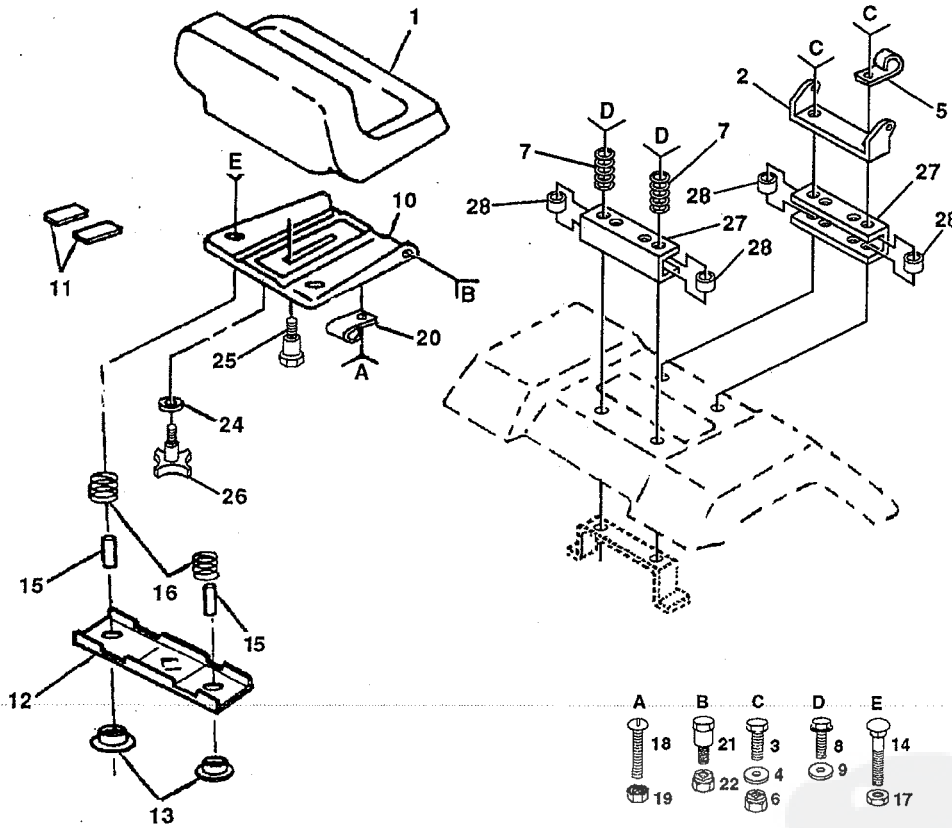

REPAIR PARTS

12.5 HP 42" RIDING LAWN TRACTOR - - MODEL NUMBER YE12542A

SEAT ASSEMBLY

KEY NO.	PART NO.	DESCRIPTION
1	127427	Seat V350 Blk/blk Std
2	126656X	Bracket Pnt Pivot Seat (blk)
3	74760640	Bolt-hex Fin 3/8-16unc x 2-1/2
4	19131210	Washer 13/32 X 3/4 X 10 Ga
5	2751R	Clip Line Fuel 13/32 Mtg Hole
6	73680600	Nut Crownlock 3/8-16 Unc
7	124181X	Spring Seat Cprsn 2 250 Blk Zi
8	17490640	Scr-hax Wsh Thdrol 3/8-16x2-1/
9	19131614	Washer 13/32 x 1 X 14 Ga
10	131541	Pan Pnt Seat (blk)
11	121251X	Strip Foam Gray Or Black
12	121246X	Bracket Pnt Mounting Switch
13	121248X	Bushing Snap Blk Nyl 50 Id
14	72050411	Bolt Rdhd Sht Nk 1/4-20x1-3/8
15	121249X	Spacer Split 28 x 88 Zinc

KEY NO.	PART NO.	DESCRIPTION
16	121250X	Spring Cprsn 1 27 Blk Pnt
17	123976X	Nut Lock 1/4 Lge Flg Gr 5 Zinc
18	74641008	Screw SltD Pan Hd #10-32 x 1/2
19	73951000	Nut Keps #10-32 Unf
20	4171R	Clip Insulated 11/32 Mtg Hole
21	105529X	Bolt Shoulder 5/16-18 Unc Blkz
22	73680500	Nut Crown Lock 5/16-18
24	19171912	Washer 17/32 x 1-3/16 x 12 Ga
25	127018X	Bolt Shoulder 5/16-18 X 62
26	120068X	Knob Seat 1/2-13unc Blk
27	131772X	Spacer Pnt Seat
28	131771	Spacer Split

NOTE: All component dimensions given in U.S. inches
1 inch = 25.4 mm