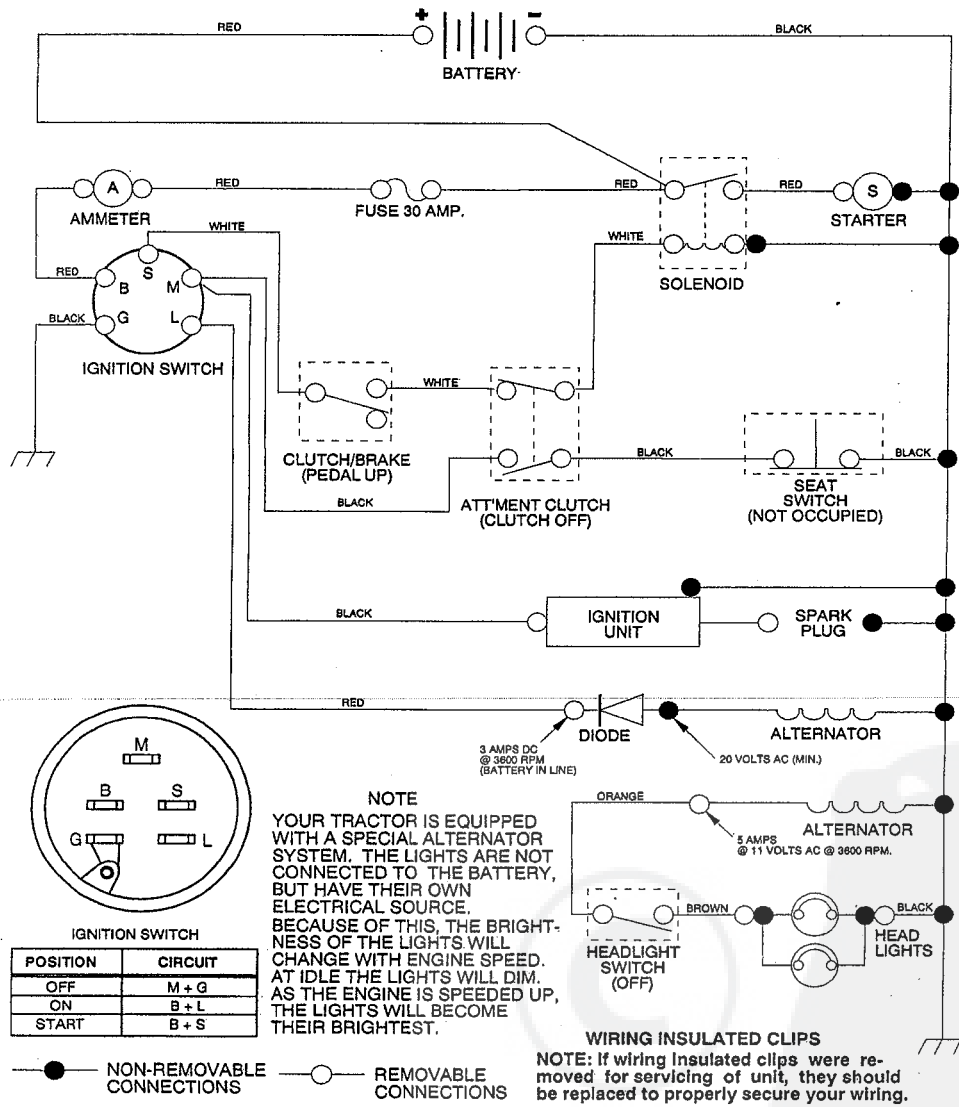

**ASSEMBLY/REPAIR PARTS**

Lawn Tractor

Model No. YE12542A

---

***Yard Pro***

133350 11.20.91  
Printed in U.S.A.

**12.5 HP 42" RIDING LAWN TRACTOR - MODEL NUMBER YE12542A**  
**SCHEMATIC**