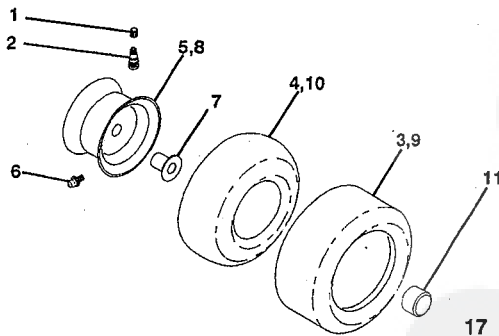

WHEELS & TIRES

KEY NO.	PART NO.	DESCRIPTION
1	59192	Cap Valve Tire
2	65139	Stem Valve
3	106222X	Tire F Ts 15 x 6 0 - 6 Service
4	59904	Tube Front (Service Item Only)
5	106732X361	Rim Asm 6"front Silver Service
6	278H	Fitting Grease (Front Wheel Only)
7	9040H	Bearing Flange (Front Wheel Only)
8	106108X361	Rim Asm 8"rear Silver Service
9	106268X	Tire R Ts 18x9 5-8 C Service
10	7152J	Tube Rear (Service Item Only)
11	104757X	Cap Axle Blk 1 50 x 1 00

NOTE: All component dimensions given in U.S. inches
1 inch = 25.4 mm