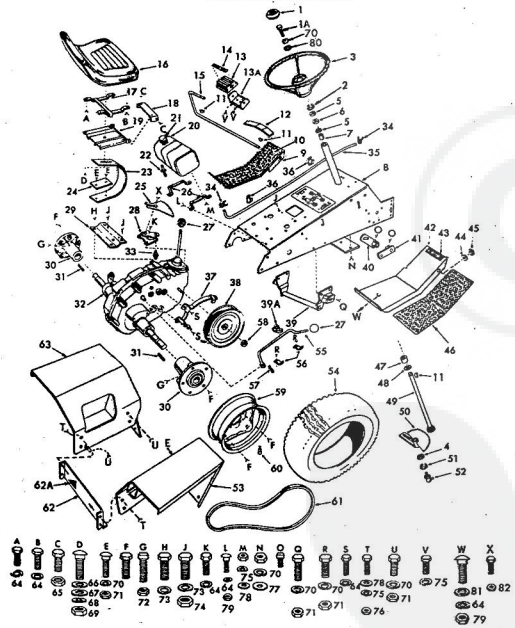

KEY NO.	PART NO.	DESCRIPTION
25	7248R	Check Valve Kit
26	7248R	Hex Head Cap Screw
27	7248R	U^o Ring
28	7248R	Headless Sh. Pin
29	7247R	U^o Ring
30	7248R	Gasket
31	7248R	Castor
32	7251R	Thrust Pin
33	7251R	Sealed Spring Pin
34	7252R	Ball Bearing
35	7254R	Ball Bearing
36	7254R	Washer
37	7254R	Washer
38	7254R	Washer
39	7257R	Washer
40	7257R	Washer
41	7257R	Washer
42	7257R	Washer
43	7257R	Washer
44	7257R	Washer
45	7257R	Washer
46	7257R	Washer
47	7257R	Washer
48	7257R	Washer
49	7257R	Washer
50	634430	Complete Pump Assembly

repair parts ROPER RT-16 GARDEN TRACTOR—MODEL NO. T62241R3
STEERING AND FINAL DRIVE

ROPER RT-16 GARDEN TRACTOR—MODEL NO. T62241R3
STEERING AND FINAL DRIVE