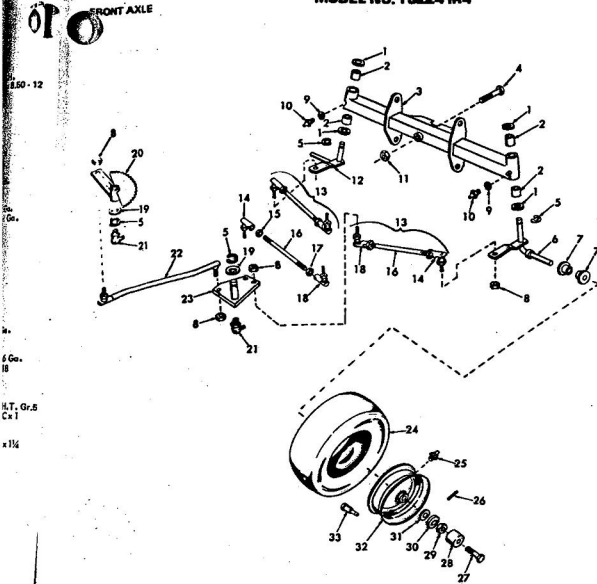

**ROPER RT-13 GARDEN TRACTOR
MODEL NO. T32241R4**