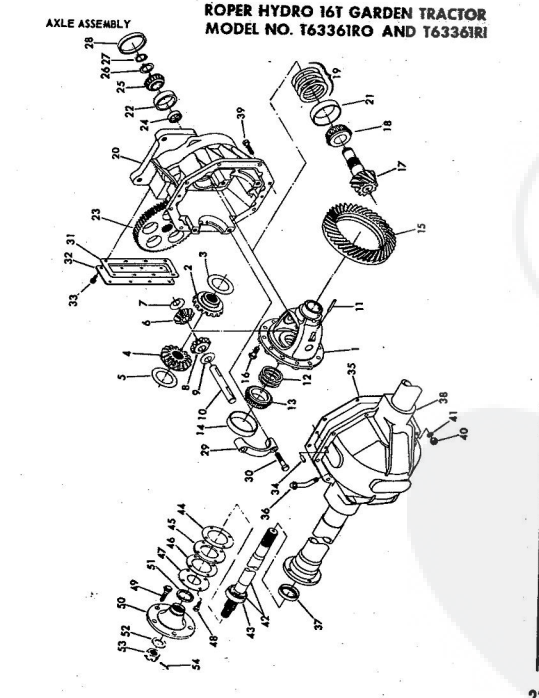

AXLE ASSEMBLY

ROPER HYDRO 16T GARDEN TRACTOR MODEL NO. T6336IRO AND T6336IRI

AXLE ASSEMBLY

KEY NO.	PART NO.	DESCRIPTION
1	7178R	Spig Ring
2	7178R	Spig Ring
3	7178R	Spig Ring
4	7178R	Spig Ring
5	7178R	Spig Ring
6	7178R	Spig Ring
7	7178R	Spig Ring
8	7178R	Spig Ring
9	7178R	Spig Ring
10	7178R	Spig Ring
11	7178R	Spig Ring
12	7178R	Spig Ring
13	7178R	Spig Ring
14	7178R	Spig Ring
15	7178R	Spig Ring
16	7178R	Spig Ring
17	7178R	Spig Ring
18	7178R	Spig Ring
19	7178R	Spig Ring
20	7178R	Spig Ring
21	7178R	Spig Ring
22	7178R	Spig Ring
23	7178R	Spig Ring
24	7178R	Spig Ring
25	7178R	Spig Ring
26	7178R	Spig Ring
27	7178R	Spig Ring
28	7178R	Spig Ring
29	7178R	Spig Ring
30	7178R	Spig Ring
31	7178R	Spig Ring
32	7178R	Spig Ring
33	7178R	Spig Ring
34	7178R	Spig Ring
35	7178R	Spig Ring
36	7178R	Spig Ring
37	7178R	Spig Ring
38	7178R	Spig Ring
39	7178R	Spig Ring
40	7178R	Spig Ring
41	7178R	Spig Ring
42	7178R	Spig Ring
43	7178R	Spig Ring
44	7178R	Spig Ring
45	7178R	Spig Ring
46	7178R	Spig Ring
47	7178R	Spig Ring
48	7178R	Spig Ring
49	7178R	Spig Ring
50	7178R	Spig Ring
51	7178R	Spig Ring
52	7178R	Spig Ring
53	7178R	Spig Ring
54	7178R	Spig Ring