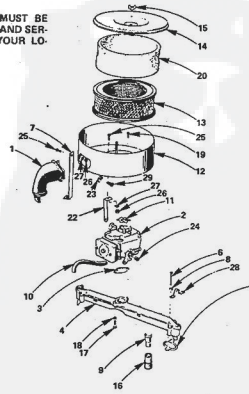

**ROPER 18T GARDEN TRACTOR
MODEL NO. T93261RO**

FUEL SYSTEM GROUP

KEY NO.	PART NO.	DESCRIPTION
15	805-0020	Nut, Wing - Air Gas
16	505-0815	Nipple, Exhaust (1 - 3/8")
17	800-0023	Screw, Hex Head C (1 - 3/8")
18	850-0040	Washer, Spring Lock
19	815-0377	Screw, Round Head (No. 10 - 32 x 3/8")
20	140-1259	Washer, Air Clean
21	140-1313	Bracket, Air Clean
22	518-0328	Clip, Bracket, Cable
23	149-1321	Cap, Fuel Pump
24	800-0003	Screw, Hex Head C
25	850-0001	Nut, Hex - 5/8 x 1 1/4
26	853-0013	Washer, Lock - ET (
28	403-1021	Bracket, Lifting
29	6592P	Shk. Pin Hd. Set T No. 8 x 3/4