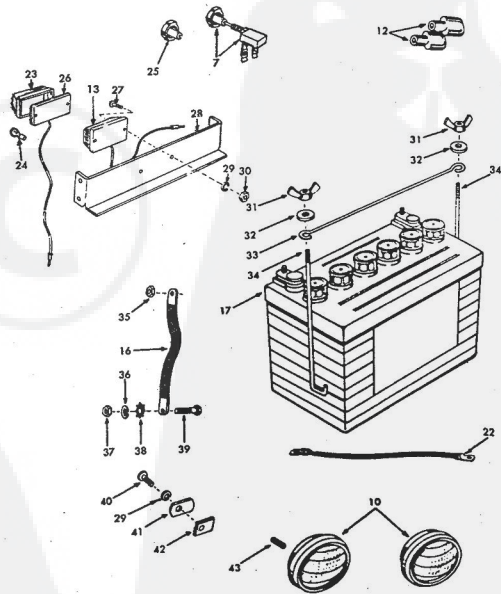

ROPER RT-10 GARDEN TRACTOR--MODEL NO. T02251RO

ROPER RT-10 GARDEN TRACTOR--MODEL NO. T02251RO