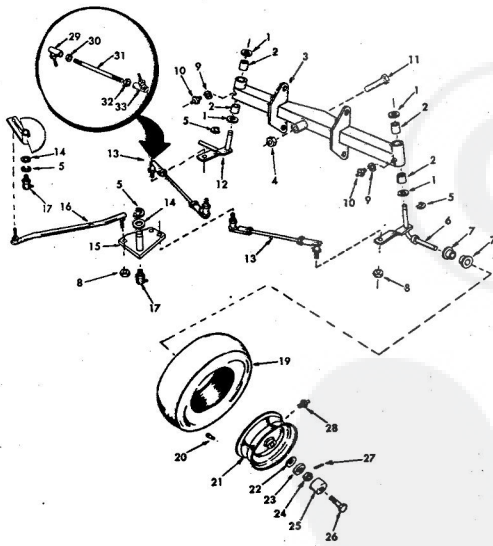

RT-16T TRACTOR-MODEL NO. T63241R5
FRONT AXLE

RT-16T TRACTOR-MODEL NO. T63241R5
FRONT AXLE