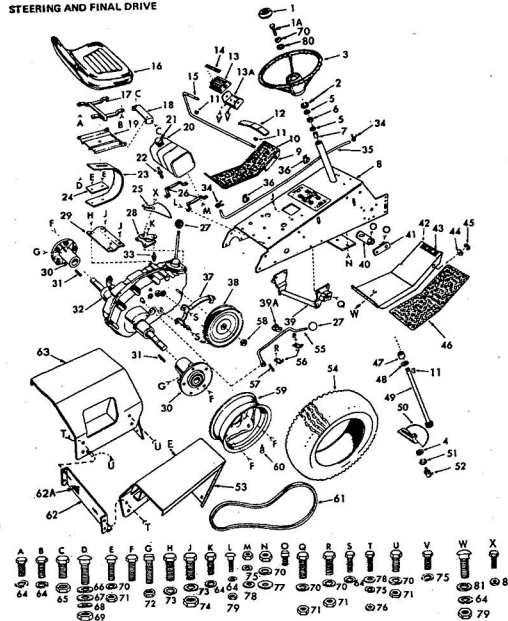

repair parts
ROPER RT-13 GARDEN TRACTOR
MODEL NO. T32241R4

STEERING AND FINAL DRIVE