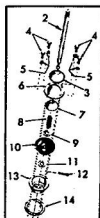

**ROPER 18T GARDEN TRACTOR
MODEL NO. T93261RO**

TRANSAXLE

**ROPER 18T GARDEN TRACTOR
MODEL NO. T93261RO**

TRANSAXLE

*STANDARD HARDWARE-PURCHASE