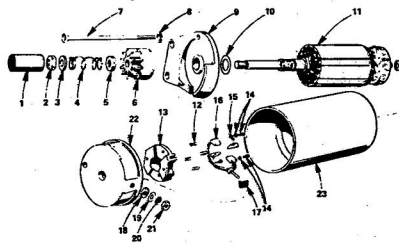

2R

**ROPER HYDRO 16T GARDEN TRACTOR
MODEL NO. T63361RO**

STARTER PARTS GROUP