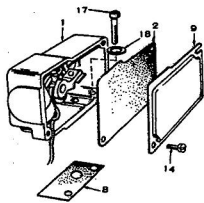

**ROPER HYDRO 16T GARDEN TRACTOR
MODEL NO. T63361RI**

IGNITION GROUP

**ROPER HYDRO 16T GARDEN TRACTOR
MODEL NO. T63361RI**

IGNITION GROUP

REF. NO.	PART NO.	PART DESCRIPTION
1	160-1158	Breaker Box Assembly
2	100A1148	*Gasket
3	503-0311	Clamp
4	160-1154	*Point Set
5	526-0003	*Flat Washer (#8)
6	312-0069	*Condenser
7	167-0188	Clip
8	100A1150	*Gasket
9	160-1149	*Cover
10	160-1151	Plunger
11	167-1462	Cable (16-3/4")
12	166-0535	Coil
13	167-1465	Cable (19")
14	815-0358	*Fan Head Screw (8-32 x 3/8")
15	167-0241	Spark Plug
16	336-2132	*Lead Assembly
17	802-0034	Socket Head Screw (1/4-20 x 3/4")
18	850-0038	Lock Washer (1/4")
19	850-0025	*Lock Washer (#8)
20	815-0405	Pan Head Screw (#8-32 x 1/2")
21	870-0221	Nut (#8-32)
22	815-0403	Pan Head Screw (#8-32 x 6/16")