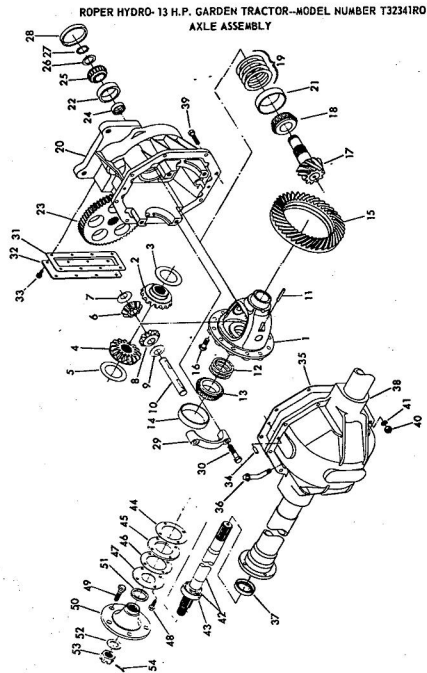

ROPER HYDRO 13 H.P. GARDEN TRACTOR--MODEL NUMBER T32341RO
AXLE ASSEMBLY