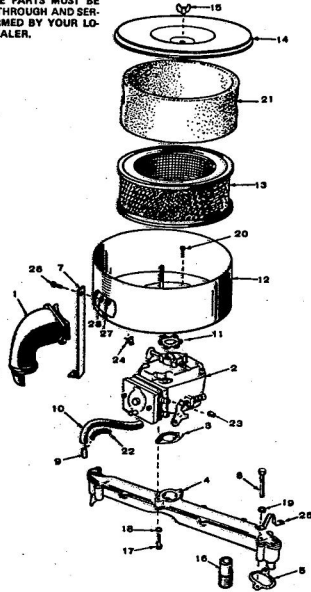

**ROPER HYDRO 16T GARDEN TRACTOR
MODEL NO. T63361R1**