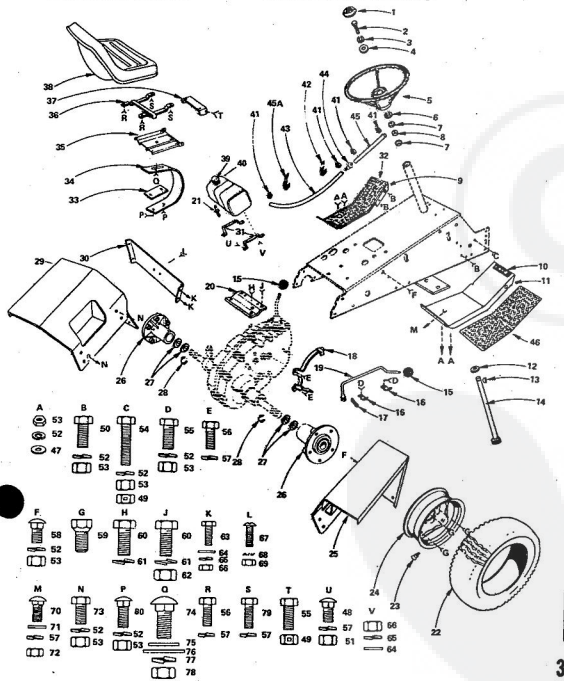

ROPER 18T GARDEN TRACTOR MODEL NO. T932610

STEERING AND FINAL DRIVE

ROPER 18T GARDEN TRACTOR MODEL NO. T932610

STEERING AND FINAL DRIVE

*STANDARD HARDWARE-PURCHASE