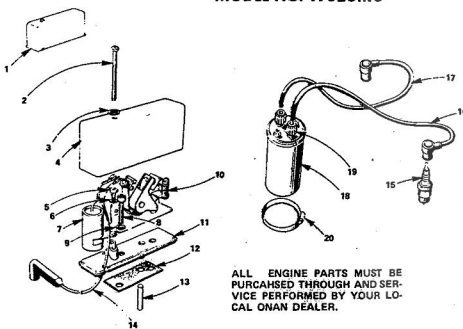

**ROPER 18T GARDEN TRACTOR
MODEL NO. T93261RO**

IGNITION GROUP