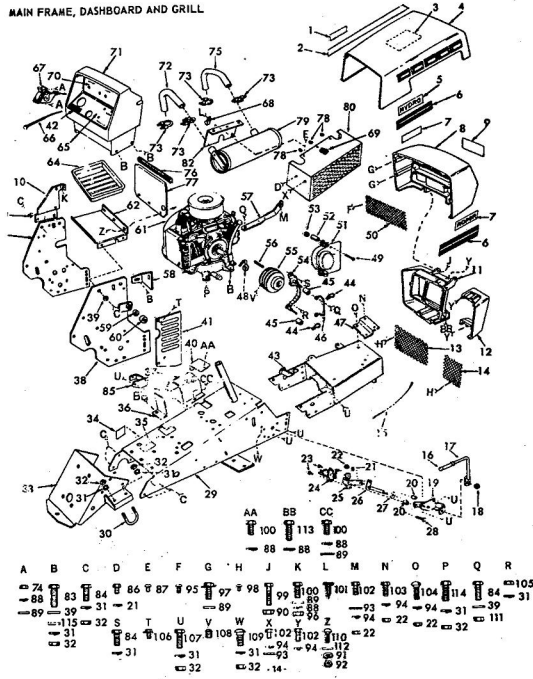

Click Here to upgrade to Unlimited Pages and Expanded Features

ROPER HYDRO 16T GARDEN TRACTOR MODEL NO. T6336IRO AND T6336IRI

MAIN FRAME, DASHBOARD AND GRILL

ROPER HYDRO 16T GARDEN TRACTOR MODEL NO. T6336IRO AND T6336IRI

MAIN FRAME, DASHBOARD AND GRILL

*STANDARD HARDWARE-PURCHASE LOCALLY