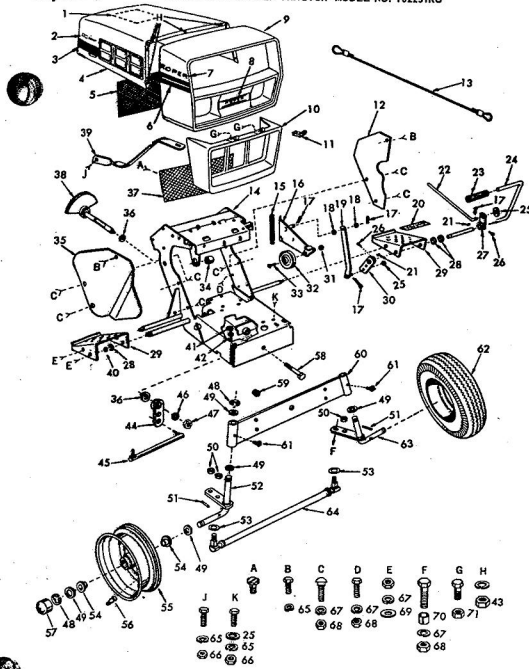

repair parts ROPER RT-10 GARDEN TRACTOR—MODEL NO. T02251R0