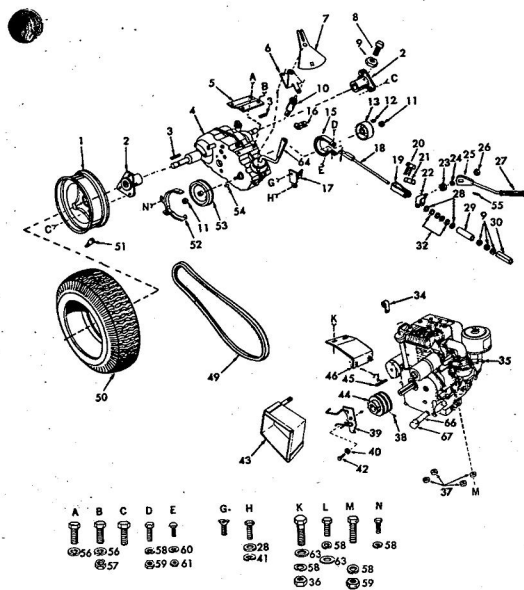

ROPER RT-8 GARDEN TRACTOR-
TRANSAXLE, BRAKE & ENGINE

ROPER RT-8 GARDEN TRACTOR
TRANSAXLE, BRAKE & ENGINE