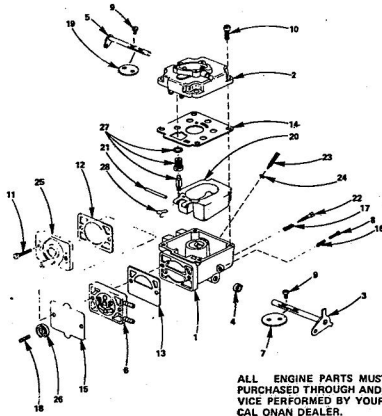

**ROPER 18T GARDEN TRACTOR
MODEL NO. T93261RO**

CARBURETOR PARTS GROUP