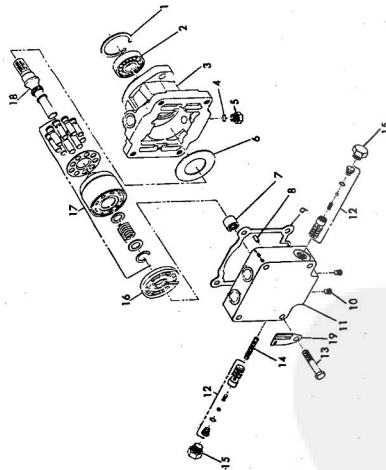

ROPER HYDRO 13 H.P. GARDEN TRACTOR--MODEL NUMBER T32341RO
HYDROSTATIC MOTOR ASSEMBLY

ROPER HYDRO 13 H.P. GARDEN TRACTOR--MODEL NUMBER T32341RO
HYDROSTATIC MOTOR ASSEMBLY