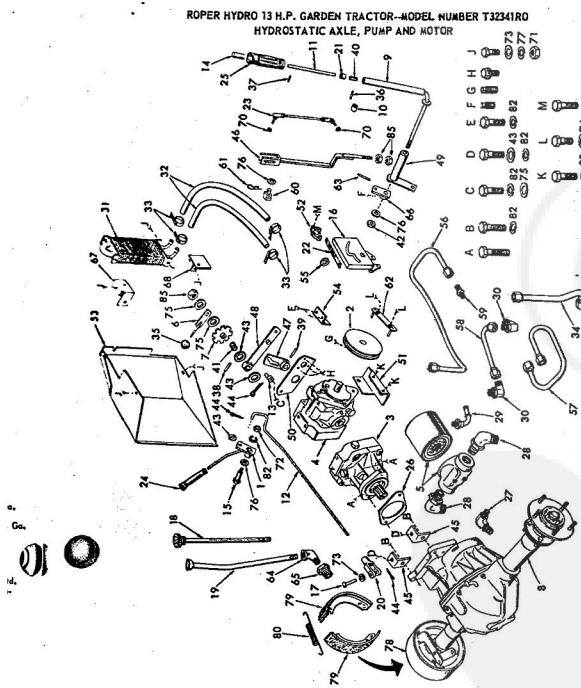

1.6 x 16 Co.
16 Co.
1.6 x 16 Co.
1/8
1/8 Grade 5
1 x 1
8 x 3/4

ROPER HYDRO 13 H.P. GARDEN TRACTOR--MODEL NUMBER T32341R0
HYDROSTATIC AXLE, PUMP AND MOTOR

KEY PART NO.	DESCRIPTION	KEY PART NO.	DESCRIPTION
1	63222Z	51	63222Z
2	63099R	52	63099R
3	63099R	53	63099R
4	63099R	54	63099R
5	63099R	55	63099R
6	63099R	56	63099R
7	63099R	57	63099R
8	63099R	58	63099R
9	63099R	59	63099R
10	63099R	60	63099R
11	63099R	61	63099R
12	63099R	62	63099R
13	63099R	63	63099R
14	63099R	64	63099R
15	63099R	65	63099R
16	63099R	66	63099R
17	63099R	67	63099R
18	63099R	68	63099R
19	63099R	69	63099R
20	63099R	70	63099R
21	63099R	71	63099R
22	63099R	72	63099R
23	63099R	73	63099R
24	63099R	74	63099R
25	63099R	75	63099R
26	63099R	76	63099R
27	63099R	77	63099R
28	63099R	78	63099R
29	63099R	79	63099R
30	63099R	80	63099R
31	63099R	81	63099R
32	63099R	82	63099R
33	63099R	83	63099R
34	63099R	84	63099R
35	63099R	85	63099R
36	63099R	86	63099R
37	63099R	87	63099R
38	63099R	88	63099R
39	63099R	89	63099R
40	63099R	90	63099R
41	63099R	91	63099R
42	63099R	92	63099R
43	63099R	93	63099R
44	63099R	94	63099R
45	63099R	95	63099R
46	63099R	96	63099R
47	63099R	97	63099R
48	63099R	98	63099R
49	63099R	99	63099R
50	63099R	100	63099R