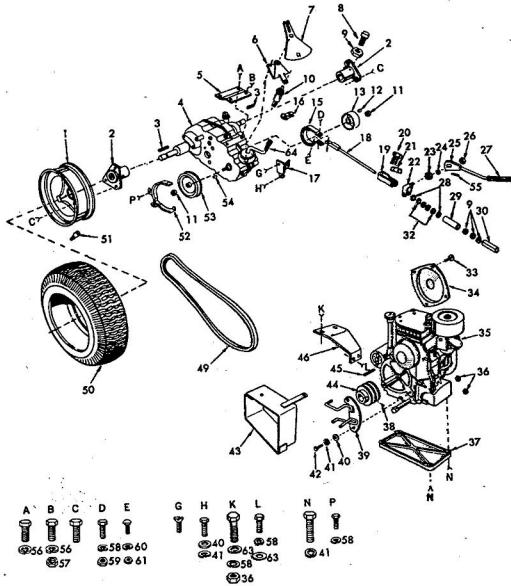

ROPER RT-10 GARDEN TRACTOR--MODEL NO. T02251RO