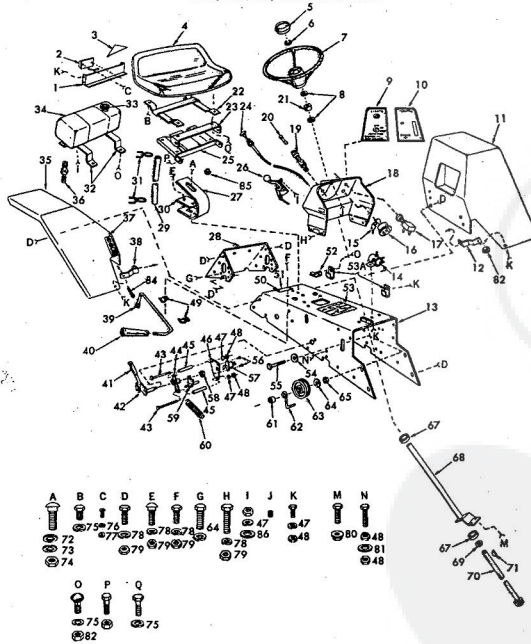

repair parts ROPER RT-8 GARDEN TRACTOR- HOOD, GRILL & FRONT FRAME

ROPER RT-8 GARDEN TRACTOR SEAT, FENDERS, DASH & REAR FRAME