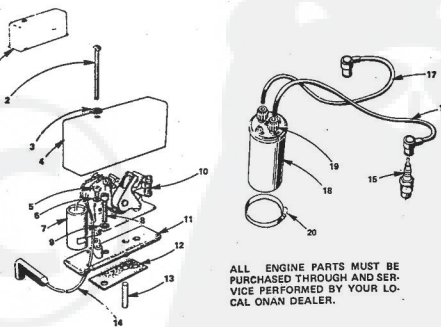

**ROPER HYDRO 16T GARDEN TRACTOR
MODEL NO. T63361RO**

IGNITION GROUP

* Included in Gasket Kit, page 37.