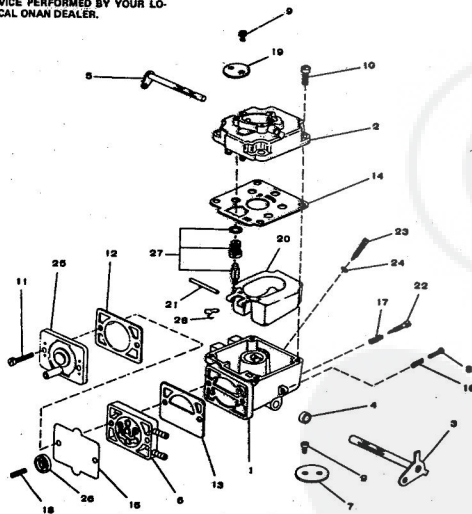

**ROPER HYDRO 16T GARDEN TRACTOR
MODEL NO. T63361R1**