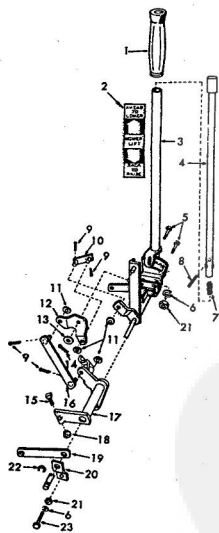

ROPER RT-10 GARDEN TRACTOR--MODEL NO. T02251RO