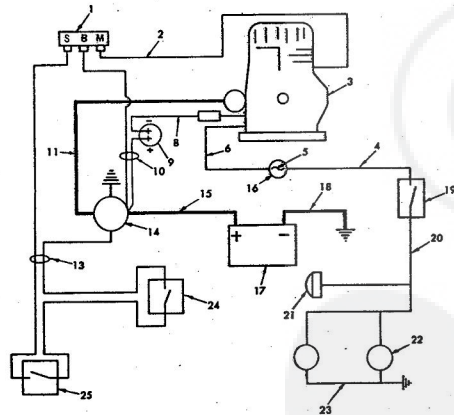

**ROPER RT-13 GARDEN TRACTOR
MODEL NO. T32241R4**

WIRING DIAGRAM