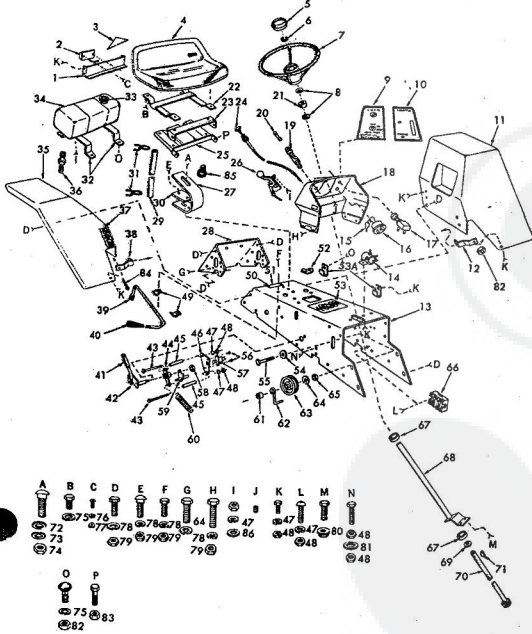

ROPER RT-10 GARDEN TRACTOR—MODEL NO. T02251R0

ROPER RT-10 GARDEN TRACTOR—MODEL NO. T02251R0