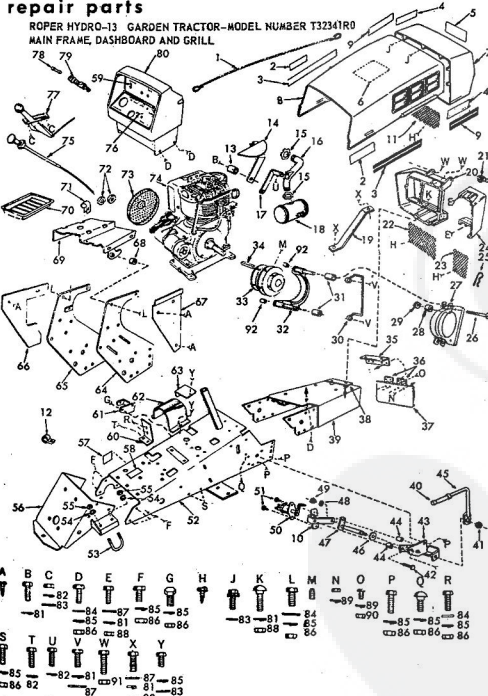

repair parts

**ROPER HYDRO-13 GARDEN TRACTOR-MODEL NUMBER T32341R0
MAIN FRAME, DASHBOARD AND GRILL**