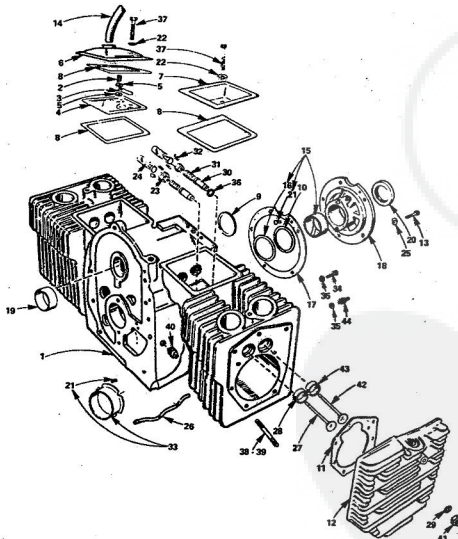

**ROPER HYDRO 16T GARDEN TRACTOR
MODEL NO. T63361RO**

STARTER PARTS GROUP

**ROPER HYDRO 16T GARDEN TRACTOR
MODEL NO. T63361RO**