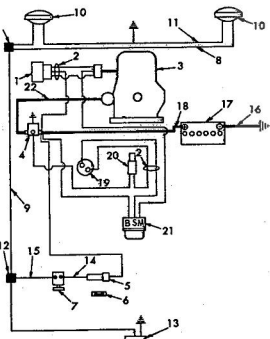

ROPER RT-10 GARDEN TRACTOR--MODEL NO. T02251RO

ROPER RT-10 GARDEN TRACTOR--MODEL NO. T02251RO