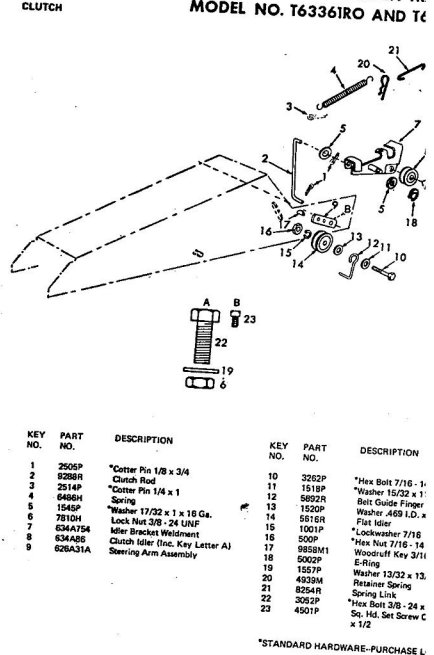

**ROPER HYDRO 16T GARDEN TR
MODEL NO. T6336IRO AND T6**