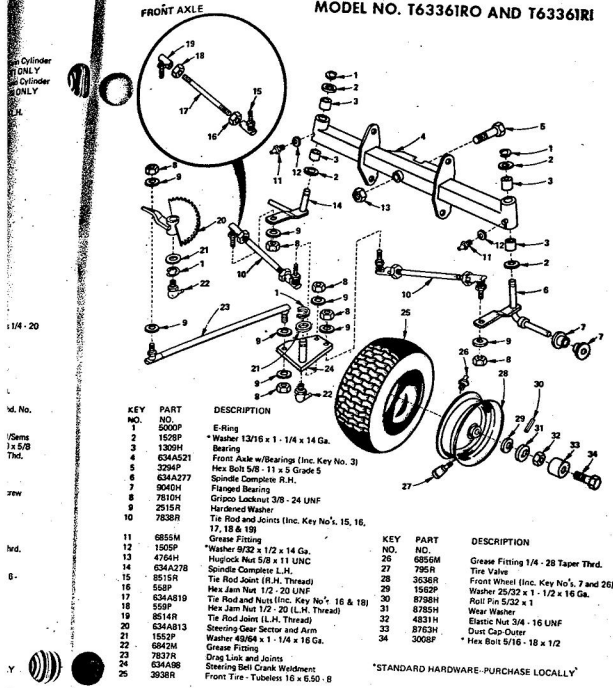

**ROPER HYDRO 16T GARDEN TRACTOR
MODEL NO. T6336IRO AND T6336IRI**