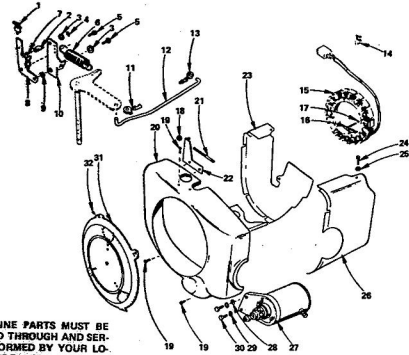

**ROPER 18T GARDEN TRACTOR
MODEL NO. T93261RO**