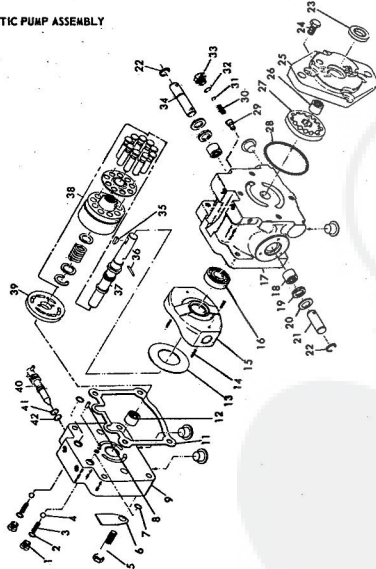

**ROPER HYDRO 16T GARDEN TRACTOR
MODEL NO. T63361RO AND T63361RI**

HYDROSTATIC PUMP ASSEMBLY

**ROPER HYDRO 16T GARDEN TRACTOR
MODEL NO. T63361RO AND T63361RI**

HYDROSTATIC PUMP ASSEMBLY

KEY NO.	PART NO.	DESCRIPTION
1	7277R	Check Valve Kit
2	7278R	Head Cap Screw
3	7279R	Head Cap
4	7280R	Shaft
5	7281R	Washer
6	7282R	Washer
7	7283R	Washer
8	7284R	Washer
9	7285R	Washer
10	7286R	Washer
11	7287R	Washer
12	7288R	Washer
13	7289R	Washer
14	7290R	Washer
15	7291R	Washer
16	7292R	Washer
17	7293R	Washer
18	7294R	Washer
19	7295R	Washer
20	7296R	Washer
21	7297R	Washer
22	7298R	Washer
23	7299R	Washer
24	7300R	Washer
25	7301R	Washer
26	7302R	Washer
27	7303R	Washer
28	7304R	Washer
29	7305R	Washer
30	7306R	Washer
31	7307R	Washer
32	7308R	Washer
33	7309R	Washer
34	7310R	Washer
35	7311R	Washer
36	7312R	Washer
37	7313R	Washer
38	7314R	Washer
39	7315R	Washer
40	7316R	Washer
41	7317R	Washer
..	6344655	Complete Pump Assembly