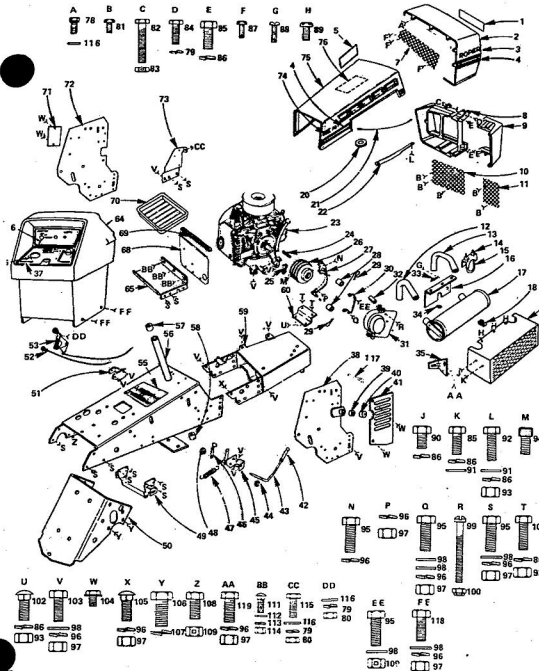

REPAIR PARTS: ROPER 18T GARDEN TRACTOR MODEL NO. T932610

MAIN FRAME, DASH AND GRILL

ROPER 18T GARDEN TRACTOR MODEL NO. T932610

MAIN FRAME, DASH AND GRILL

*STANDARD HARDWARE-PURCH