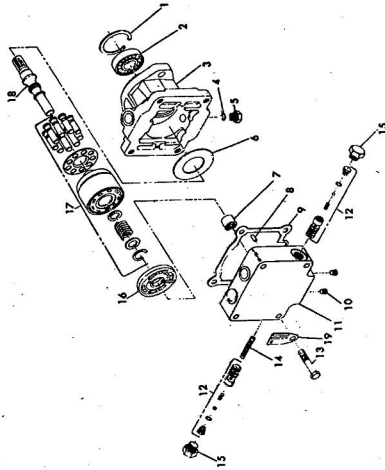

**ROPER HYDRO 16T GARDEN TRACTOR
MODEL NO. T63361RO AND T63361RI**

HYDROSTATIC MOTOR ASSEMBLY

**ROPER HYDRO 16T GARDEN TRACTOR
MODEL NO. T63361RO AND T63361RI**

HYDROSTATIC MOTOR ASSEMBLY

KEY NO.	PART NO.	DESCRIPTION
1	7262R	Ball Bearing
2	7263R	Needle Bearing
3	7264R	Head Cap Screw
4	7265R	Head Cap
5	7266R	Shaft
6	7267R	Washer
7	7268R	Washer
8	7269R	Washer
9	7270R	Washer
10	7271R	Washer
11	7272R	Washer
12	7273R	Washer
13	7274R	Washer
14	7275R	Washer
15	7276R	Washer
..	6344655	Complete Motor Assembly