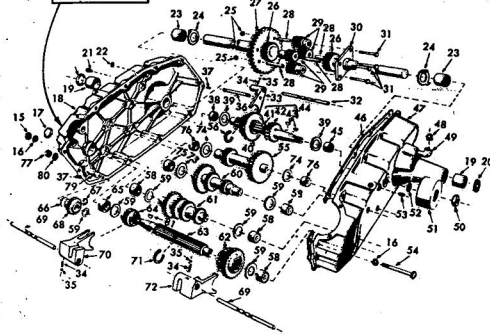

**ROPER RT-13 GARDEN TRACTOR
MODEL NO. T32E41R4**

TRANSAXLE