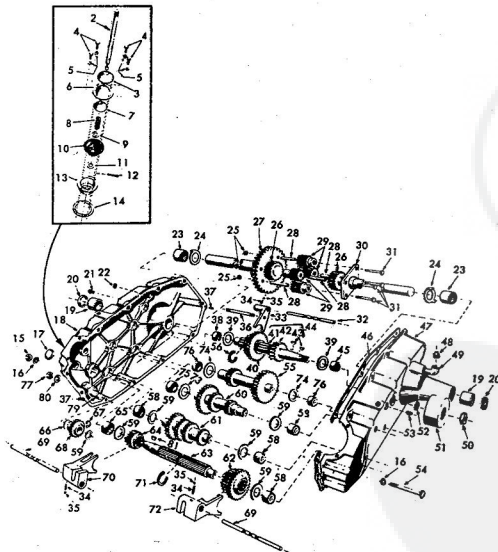

ROPER RT-16 GARDEN TRACTOR—MODEL NO. T62241R3
TRANSAXLE

ROPER RT-16 GARDEN TRACTOR—MODEL NO. T62241R3
TRANSAXLE