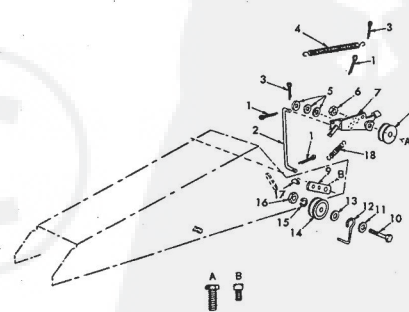

ROPER HYDRO-13 GARDEN TRACTOR—MODEL NUMBER T33241RO

CLUTCH