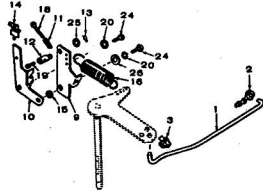

**ROPER HYDRO 16T GARDEN TRACTOR
MODEL NO. T63361RI**

**ROPER HYDRO 16T GARDEN TRACTOR
MODEL NO. T63361RI**

REF. NO.	PART NO.	PART DESCRIPTION
1	150-1350	Control Rod
2	518-0004	Clip
3	870-0278	Push Nut (3/16")
4	134-2890	Cylinder Air Housing (L.H.)
5	134-2393	Blower Housing
6	134-2889	Cylinder Air Housing (R.H.)
7	191-0933	Starting Motor Assembly (For Components - See Separate Group)
8	191-1102	Charging Alternator Stator
9	150-1345	Arm
10	150-1343	Bracket
11	150-1398	Spring
12	152-0155	Swivel
13	516-0059	Cotter Pin
14	518-0176	Clip
15	150-1269	Washing
16	150-1214	Spring
17	815-0108	Round Head Screw (10-32 x 1-1/2")
18	812-0066	Round Head Screw (6-32 x 3/4")
19	815-0104	Round Head Screw (8-32 x 5/16")
20	850-0040	Lock Washer (1/4")
21	850-0030	Lock Washer (#10)
22	850-0045	Lock Washer (5/16")
23	800-0028	Hex Head Cap Screw (5/16-18 x 1")
24	821-0010	Hex Head Cap Screw (1/4-20 x 1/2")
25	526-0006	Flat Washer (#12)
26	526-0214	Flat Washer (1/4")
27	526-0113	Flat Washer (5/16")
28	815-0261	Hex Head Cap Screw (1/4-20 x 7/16")
29	134-2606	Screen Guard (Stationary)
30	815-0378	Self Tapping Screw (#14 x 1/2")