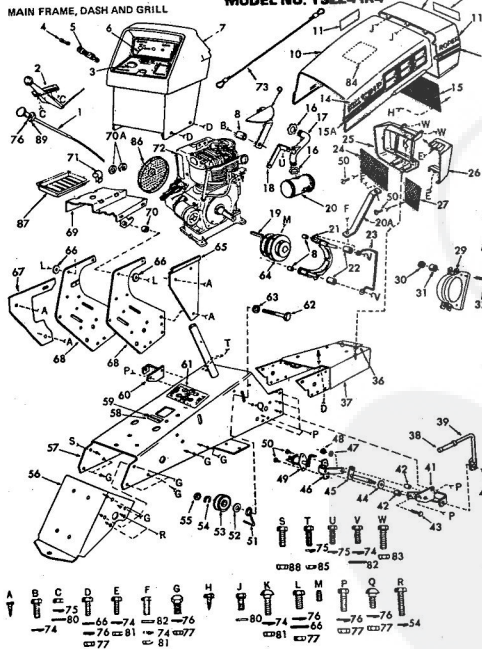

ROPER RT-13 GARDEN TRACTOR
MODEL NO. T32241R4

STEERING AND FINAL DRIVE

ROPER RT-13 GARDEN TRACTOR
MODEL NO. T32241R4

MAIN FRAME, DASH AND GRILL