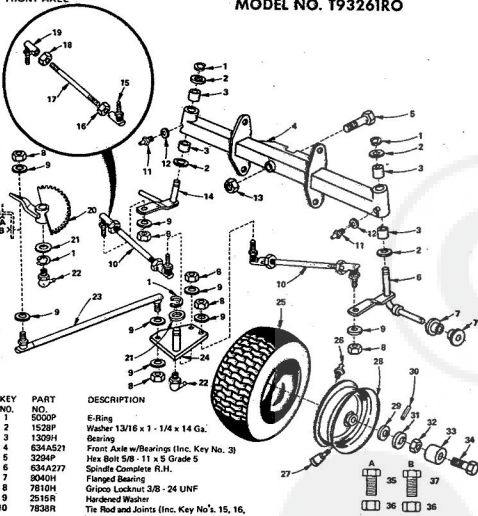

**ROPER 18T GARDEN TRACTOR
MODEL NO. T93261RO**

FRONT AXLE

*STANDARD HARDWARE-PURCHASE LOCALLY