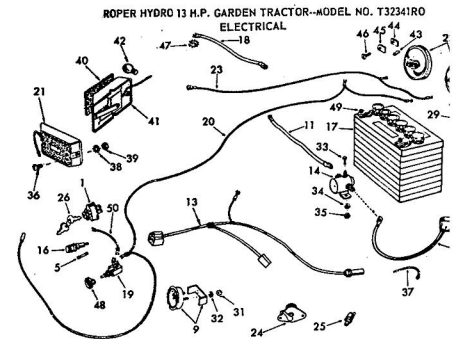

1.6 x 16 Co.
16 Co.
1.6 x 16 Co.
1/8
1/8 Grade 5
1 x 1
8 x 3/4

ROPER HYDRO 13 H.P. GARDEN TRACTOR--MODEL NUMBER T32341R0
HYDROSTATIC AXLE, PUMP AND MOTOR

KEY PART NO.	DESCRIPTION	KEY PART NO.	DESCRIPTION
1	63222Z	51	63222Z
2	63099R	52	63099R
3	63099R	53	63099R
4	63099R	54	63099R
5	63099R	55	63099R
6	63099R	56	63099R
7	63099R	57	63099R
8	63099R	58	63099R
9	63099R	59	63099R
10	63099R	60	63099R
11	63099R	61	63099R
12	63099R	62	63099R
13	63099R	63	63099R
14	63099R	64	63099R
15	63099R	65	63099R
16	63099R	66	63099R
17	63099R	67	63099R
18	63099R	68	63099R
19	63099R	69	63099R
20	63099R	70	63099R
21	63099R	71	63099R
22	63099R	72	63099R
23	63099R	73	63099R
24	63099R	74	63099R
25	63099R	75	63099R
26	63099R	76	63099R
27	63099R	77	63099R
28	63099R	78	63099R
29	63099R	79	63099R
30	63099R	80	63099R
31	63099R	81	63099R
32	63099R	82	63099R
33	63099R	83	63099R
34	63099R	84	63099R
35	63099R	85	63099R
36	63099R	86	63099R
37	63099R	87	63099R
38	63099R	88	63099R
39	63099R	89	63099R
40	63099R	90	63099R
41	63099R	91	63099R
42	63099R	92	63099R
43	63099R	93	63099R
44	63099R	94	63099R
45	63099R	95	63099R
46	63099R	96	63099R
47	63099R	97	63099R
48	63099R	98	63099R
49	63099R	99	63099R
50	63099R	100	63099R