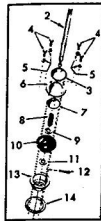

**ROPER RT-13 GARDEN TRACTOR
MODEL NO. T32E41R4**

TRANSAXLE