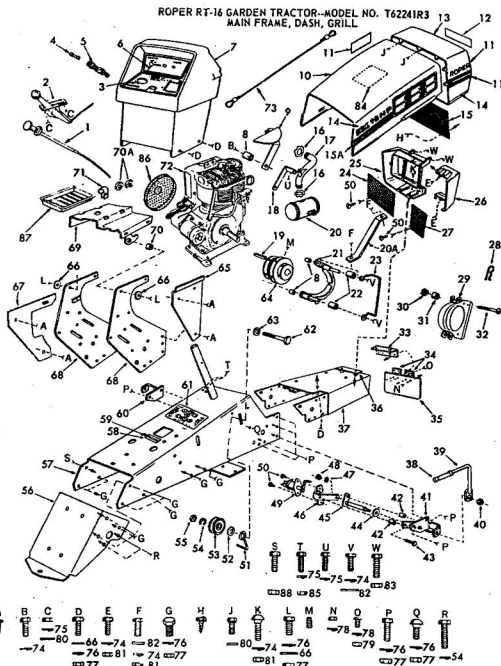

ROPER RT-16 GARDEN TRACTOR--MODEL NO. T62241R3
FRONT AXLE

KEY NO.	PART NO.	DESCRIPTION
1	1528P	Washer 13/16 x 1 1/2 x 14 Ga.
2	1309H	Bearing
3	634A521	Front Axle w/Bearings (Includes Key No. 2)
4	3294P	Hex Bolt 5-8-11 x 5 Grade 5
5	500P	E-Ring
6	634A277	Spindle Complete R.H.
7	3042H	Flanged Bearing
8	7810H	Gripco Locknut 3-24
9	1503P	Washer 9/32 x 1 1/4 x 14 Ga.
10	6863H	Grease Fitting
11	4764H	Hoglock Nut 5 8 x 11
12	634A278	Spindle Complete L.H.
13	5995R	Tie Rod and Joints (Complete)
14	6940R	Tie Rod Joint (R.H. Thread Cod. Pin)
15	558P	Hex Jam Nut 1/2-20 (R.H. Thread)
16	634A711	Tie Rod and Nuts
17	559P	Hex Jam Nut 1/2-20 (L.H. Thread)
18	6939R	Tie Rod Joint (L.H. Thread Yellow Dichromate)
19	1552P	Washer 49 64 x 1 1/4 x 16 Ga.
20	634A495	Steering Gear Sector and Arm
21	6842M	Grease Fitting
22	6448R	Drag Link and Joints
23	634A498	Steering Bell Crank Weldment
24	3838R	Front Tire-Tubeless
25	8858M	Grease Fitting 1/4" -28 Taper Thrd.
26	8798H	Roll Pin 5/32 x 1
27	3008P	Hex Bolt 5/16 - 18 x 1/2
28	8763H	Dust Cap-Cover
29	4831H	Elastic Nut 3/4 - 16
30	8785H	Wear Washer
31	1603P	Washer 25/32 x 1 1/2 x 16 Ga.
32	2168R	Front Wheel and Bearings
33	795R	Tire Valve