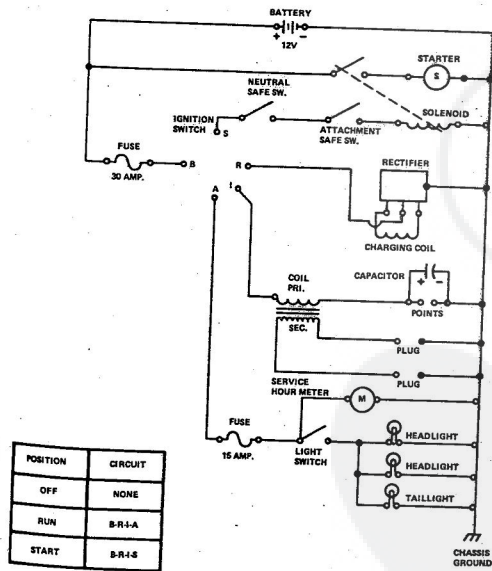

**ROPER HYDRO 16T GARDEN TRACTOR
MODEL NO. T6336IRO AND T6336IRI**

SCHEMATIC DIAGRAM