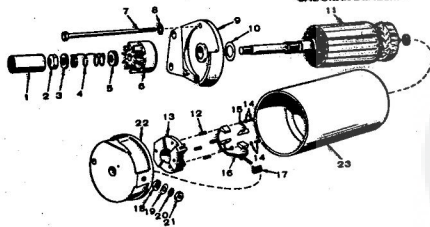

**ROPER HYDRO 16T GARDEN TRACTOR
MODEL NO. T63361R1**

STARTER PARTS GROUP