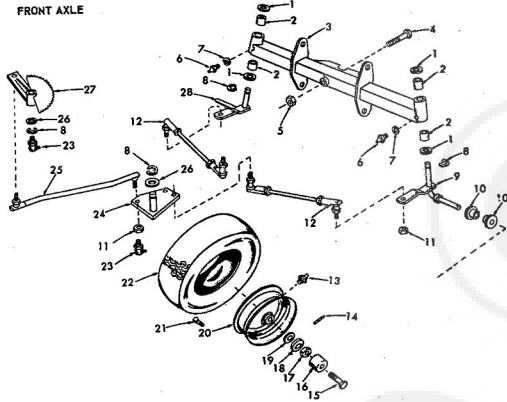

ROPER HYDRO 13 H.P. GARDEN TRACTOR—MODEL NUMBER T33241RO

SEAT AND STEERING

ROPER HYDRO 13 H.P. GARDEN TRACTOR—MODEL NUMBER T33241RO

FRONT AXLE