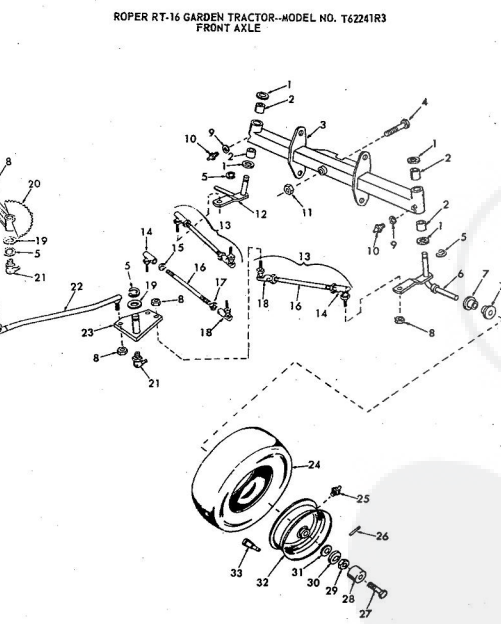

ROPER RT-16 GARDEN TRACTOR--MODEL NO. T62241R3
FRONT AXLE

KEY NO.	PART NO.	DESCRIPTION
1	1528P	Washer 13/16 x 1 1/2 x 14 Ga.
2	1309H	Bearing
3	634A521	Front Axle w/Bearings (Includes Key No. 2)
4	3294P	Hex Bolt 5-8-11 x 5 Grade 5
5	500P	E-Ring
6	634A277	Spindle Complete R.H.
7	3042H	Flanged Bearing
8	7810H	Gripco Locknut 3-24
9	1503P	Washer 9/32 x 1 1/4 x 14 Ga.
10	6863H	Grease Fitting
11	4764H	Hoglock Nut 5 8 x 11
12	634A278	Spindle Complete L.H.
13	5995R	Tie Rod and Joints (Complete)
14	6940R	Tie Rod Joint (R.H. Thread Cod. Pin)
15	558P	Hex Jam Nut 1/2-20 (R.H. Thread)
16	634A711	Tie Rod and Nuts
17	559P	Hex Jam Nut 1/2-20 (L.H. Thread)
18	6939R	Tie Rod Joint (L.H. Thread Yellow Dichromate)
19	1552P	Washer 49 64 x 1 1/4 x 16 Ga.
20	634A495	Steering Gear Sector and Arm
21	6842M	Grease Fitting
22	6448R	Drag Link and Joints
23	634A498	Steering Bell Crank Weldment
24	3838R	Front Tire-Tubeless
25	8858M	Grease Fitting 1/4" -28 Taper Thrd.
26	8798H	Roll Pin 5/32 x 1
27	3008P	Hex Bolt 5/16 - 18 x 1/2
28	8763H	Dust Cap-Cover
29	4831H	Elastic Nut 3/4 - 16
30	8785H	Wear Washer
31	1603P	Washer 25/32 x 1 1/2 x 16 Ga.
32	2168R	Front Wheel and Bearings
33	795R	Tire Valve