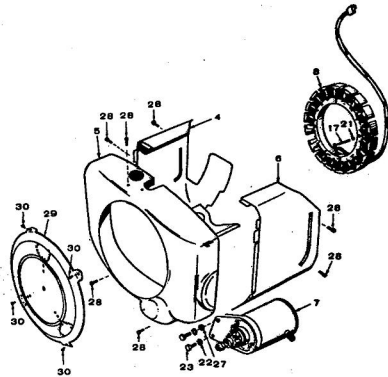

**ROPER HYDRO 16T GARDEN TRACTOR
MODEL NO. T63361RI**

**ROPER HYDRO 16T GARDEN TRACTOR
MODEL NO. T63361RI**

REF. NO.	PART NO.	PART DESCRIPTION
1	150-1350	Control Rod
2	518-0004	Clip
3	870-0278	Push Nut (3/16")
4	134-2890	Cylinder Air Housing (L.H.)
5	134-2393	Blower Housing
6	134-2889	Cylinder Air Housing (R.H.)
7	191-0933	Starting Motor Assembly (For Components - See Separate Group)
8	191-1102	Charging Alternator Stator
9	150-1345	Arm
10	150-1343	Bracket
11	150-1398	Spring
12	152-0155	Swivel
13	516-0059	Cotter Pin
14	518-0176	Clip
15	150-1269	Washing
16	150-1214	Spring
17	815-0108	Round Head Screw (10-32 x 1-1/2")
18	812-0066	Round Head Screw (6-32 x 3/4")
19	815-0104	Round Head Screw (8-32 x 5/16")
20	850-0040	Lock Washer (1/4")
21	850-0030	Lock Washer (#10)
22	850-0045	Lock Washer (5/16")
23	800-0028	Hex Head Cap Screw (5/16-18 x 1")
24	821-0010	Hex Head Cap Screw (1/4-20 x 1/2")
25	526-0006	Flat Washer (#12)
26	526-0214	Flat Washer (1/4")
27	526-0113	Flat Washer (5/16")
28	815-0261	Hex Head Cap Screw (1/4-20 x 7/16")
29	134-2606	Screen Guard (Stationary)
30	815-0378	Self Tapping Screw (#14 x 1/2")

**ROPER HYDRO 16T GARDEN TRACTOR
MODEL NO. T63361RI**

IGNITION GROUP

**ROPER HYDRO 16T GARDEN TRACTOR
MODEL NO. T63361RI**

IGNITION GROUP

REF. NO.	PART NO.	PART DESCRIPTION
1	160-1158	Breaker Box Assembly
2	100A1148	*Gasket
3	503-0311	Clamp
4	160-1154	*Point Set
5	526-0003	*Flat Washer (#8)
6	312-0069	*Condenser
7	167-0188	Clip
8	100A1150	*Gasket
9	160-1149	*Cover
10	160-1151	Plunger
11	167-1462	Cable (16-3/4")
12	166-0535	Coil
13	167-1465	Cable (19")
14	815-0358	*Fan Head Screw (8-32 x 3/8")
15	167-0241	Spark Plug
16	336-2132	*Lead Assembly
17	802-0034	Socket Head Screw (1/4-20 x 3/4")
18	850-0038	Lock Washer (1/4")
19	850-0025	*Lock Washer (#8)
20	815-0405	Pan Head Screw (#8-32 x 1/2")
21	870-0221	Nut (#8-32)
22	815-0403	Pan Head Screw (#8-32 x 6/16")