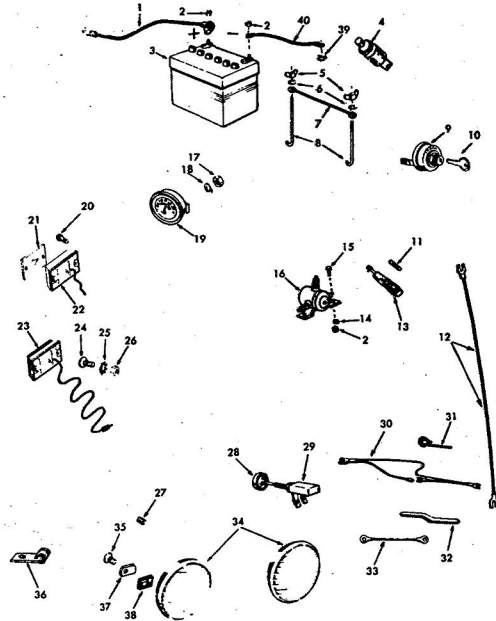

**ROPER RT-13 GARDEN TRACTOR
MODEL NO. T32241R4**

ELECTRICAL