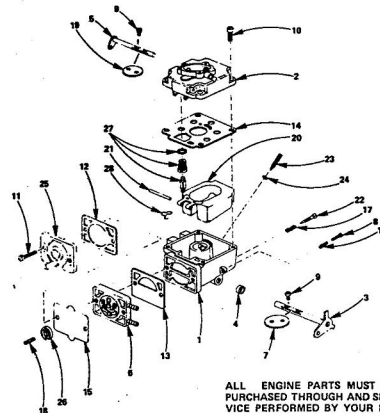

**ROPER HYDRO 16T GARDEN TRACTOR
MODEL NO. T63361RO**

CARBURETOR PARTS GROUP