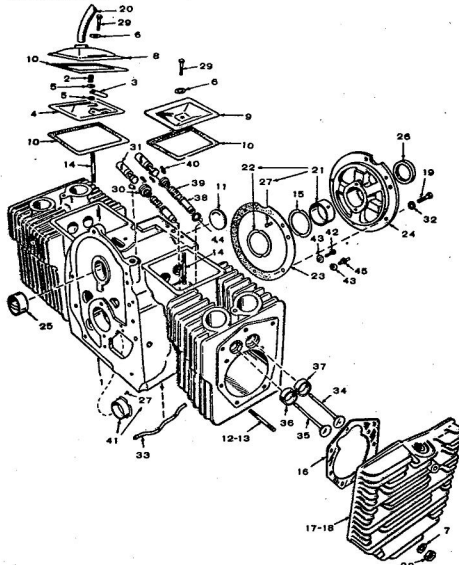

**ROPER HYDRO 16T GARDEN TRACTOR
MODEL NO. T63361R1**

CYLINDER BLOCK GROUP

REF. NO.	PART NO.	PART DESCRIPTION
1	110-1943	Cylinder Block Assembl
2	123-1174	Spring
3	123-1175	Valve
4	123-1173	Baffle
5	526-0018	Flat Washer (1/4" Steel)
6	526-0063	Flat Washer (1/4" Copper)
7	526-0122	Flat Washer (5/16" Steel)
8	110-1878	Cover (L.H.)
9	110-1879	Cover (R.H.)
10	110A1821	*Gasket
11	517-0048	*Expansion Plug
12	520-0424	Stud (5/16" x 2-5/16")
13	520-0759	Stud (5/16" x 2-1/16")
14	104-0776	*Shim (.005")
15	104-0776	*Gasket
16	110A1820	*Gasket
17	110-1924	Cylinder Head (R.H.)
18	110-1925	Cylinder Head (L.H.)
19	800-0051	Hex Cap Screw (3/8-16 x 1)
20	123-1176	Breather Tube
21	REAR BEARING KIT	
	101-0420	*Standard
22	101-0420-02	.002" Undersize
	104-0575	*Bearing Thrust Washer
23	101-0415	*Gasket
24	101-0407	*Bearing Plate (Less Bush)
25	101-0367	*Camshaft Bearing (Precision)
26	506A41	*Oil Seal
27	516-0072	*Snap Pin
28	110-0445	Hex Nut (5/16-24)
29	800-0010	Screw, Hex Cap (1/4-20 x 1)
30	110-0893	Retainer
31	115-0006	Tapper
32	850-0050	*Lock Washer (3/8")
33	120-0706	*Oil Tube
34	110-1808	Intake Valve
35	110-1809	Exhaust Valve
36	EXHAUST VALVE SEAT INSERT	
	110-0245	Standard
	110-0245-02	.002" Undersize
37	INTAKE VALVE SEAT INSERT	
	110-0197	*Standard
	110-0197-02	*.002" Undersize
38	110-1935	*Valve Guide
39	110-0539	Valve Spring
40	110-0639	Retaining Lock
41	FRONT BEARING KIT	
	101-0432	*Standard
	101-0432-02	.002" Undersize
42	806-0027	Hex Head Cap Screw (3/8-16 x 1)
43	526-0066	Flat Washer (3/8" Copper)
44	110A088	*Gasket (Used with Intake Valve)
45	520-0820	Stud (3/8-16)