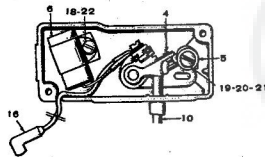

**ROPER HYDRO 16T GARDEN TRACTOR
MODEL NO. T63361RI**

IGNITION GROUP

**ROPER HYDRO 16T GARDEN TRACTOR
MODEL NO. T63361RI**

IGNITION GROUP

REF. NO.	PART NO.	PART DESCRIPTION
1	160-1158	Breaker Box Assembly
2	100A1148	*Gasket
3	503-0311	Clamp
4	160-1154	*Point Set
5	526-0003	*Flat Washer (#8)
6	312-0069	*Condenser
7	167-0188	Clip
8	100A1150	*Gasket
9	160-1149	*Cover
10	160-1151	Plunger
11	167-1462	Cable (16-3/4")
12	166-0535	Coil
13	167-1465	Cable (19")
14	815-0358	*Fan Head Screw (8-32 x 3/8")
15	167-0241	Spark Plug
16	336-2132	*Lead Assembly
17	802-0034	Socket Head Screw (1/4-20 x 3/4")
18	850-0038	Lock Washer (1/4")
19	850-0025	*Lock Washer (#8)
20	815-0405	Pan Head Screw (#8-32 x 1/2")
21	870-0221	Nut (#8-32)
22	815-0403	Pan Head Screw (#8-32 x 6/16")