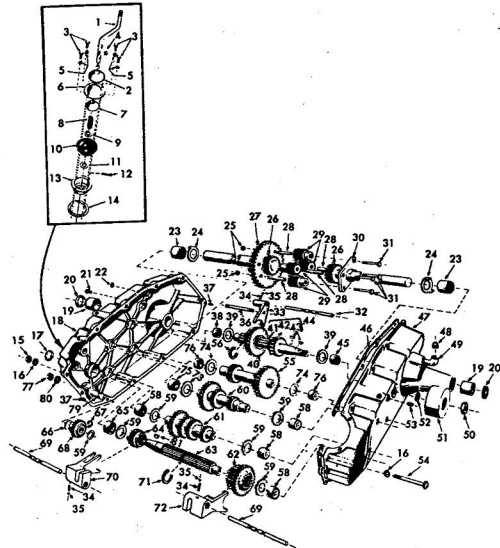

ROPER RT-8 GARDEN TRACTOR-
TRANSAXLE