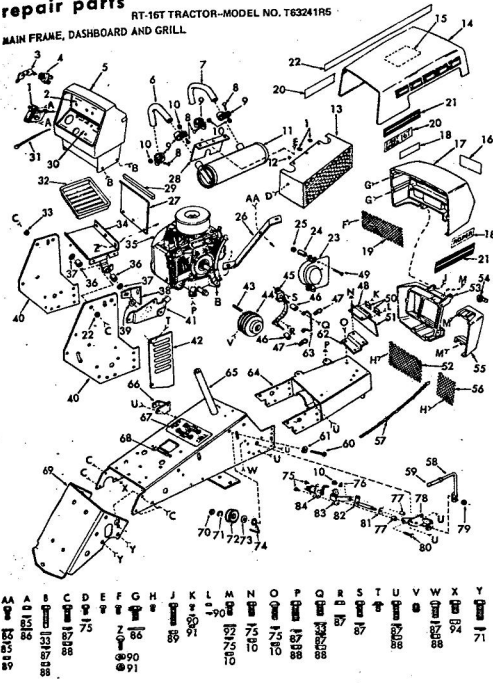

repair parts
RT-16T TRACTOR-MODEL NO. T63241R5
MAIN FRAME, DASHBOARD AND GRILL