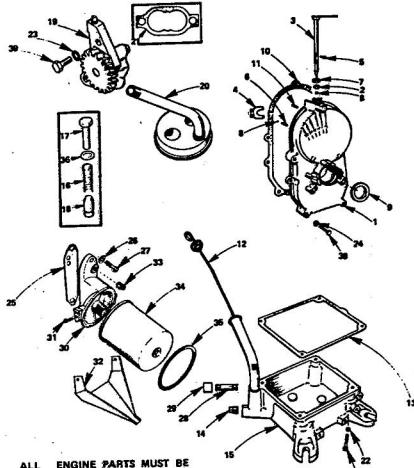

**ROPER 18T GARDEN TRACTOR
MODEL NO. T93261RO**

GEAR COVER, OIL BASE AND
OIL PUMP GROUP

**ROPER 18T GARDEN TRACTOR
MODEL NO. T93261RO**

GEAR COVER, OIL BASE AND
OIL PUMP GROUP