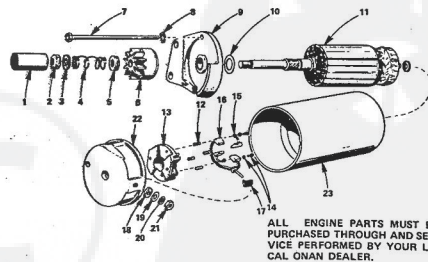

**ROPER 18T GARDEN TRACTOR
MODEL NO. T93261RO**

STARTER PARTS GROUP