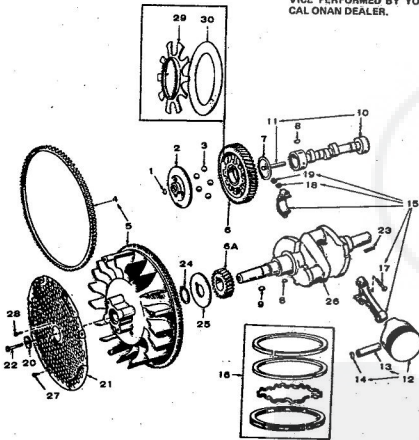

**ROPER HYDRO 16T GARDEN TRACTOR
MODEL NO. T63361R1**

CRANKSHAFT, FLYWHEEL, CAMSHAFT
AND PISTON GROUP

**ROPER HYDRO 16T GARDEN TRACTOR
MODEL NO. T63361R1**

CRANKSHAFT, FLYWHEEL, CAMSHAFT
AND PISTON GROUP

REF. NO.	PART NO.	PART DESCRIPTION
1	150-0078	Snap Ring
2	150-0612	Governor Cup
3	510-0015	Flyball
4	104-0779	Ring Gear
5	134-2432	Flywheel Assembly (Includes Gear and Rotor)
6	105-0332	Camshaft Gear (Includes Spacer and Plate)
6A	104-0032	Camshaft Gear
7	105-0004	Crankshaft Gear
8	105-0004	Thrust Washer
9	515-0001	Woodruff Key (1/8" x 1/2")
10	515-0098	Woodruff Key (3/16" x 3/4")
11	105-0388	Camshaft and Center Pin A
12	150-0075	Center Pin
	PISTON AND PIN (Includes Retaining Rings)	
	112-0134	Standard
	112-0134-05	.005" Undersize
	112-0134-10	.010" Undersize
	112-0134-20	.020" Undersize
	112-0134-30	.030" Undersize
	112-0134-40	.040" Undersize
13	112-0122	Piston Pin
14	518-0311	Retaining Ring
15	114-0225	Rod Assembly
16	RING SET	
	113-0174	Standard
	113-0174-05	.005" Undersize
	113-0174-10	.010" Undersize
	113-0174-20	.020" Undersize
	113-0174-30	.030" Undersize
	113-0174-40	.040" Undersize
17	114-0228	Bolt (Special)
18	526-0017	Flat Washer (Special)
19	870-0137	Locking Nut (5/16-24)
20	850-0055	Lock Washer (7/16")
21	134-2384	Guard
22	104-0170	Hex Head Cap Screw (7/16-14 x 4")
23	515-0103	Key (1/4" x 1/4" x 2")
24	518-0614	Retaining Ring
25	104-0043	Washer
26	104-0889	Crankshaft
27	821-0016	Locking Screw (1/4-20 x 1/2")
28	821-0014	Locking Screw (5/16-18 x 1/2")
29	150-1257	Governor Flyball Spacer
30	150-0077	Governor Flyball Plate