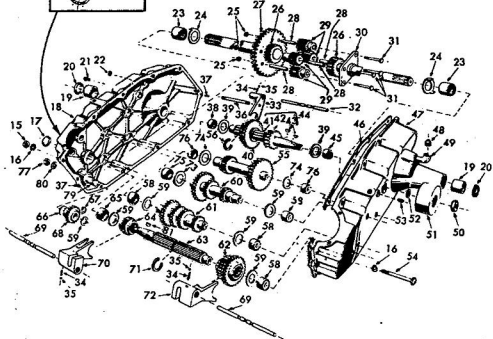

**ROPER 18T GARDEN TRACTOR
MODEL NO. T93261RO**

TRANSAXLE

**ROPER 18T GARDEN TRACTOR
MODEL NO. T93261RO**

TRANSAXLE

*STANDARD HARDWARE-PURCHASE