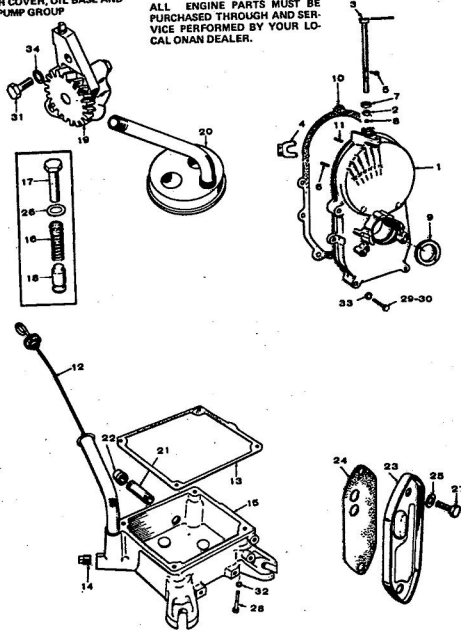

**ROPER HYDRO 16T GARDEN TRACTOR
MODEL NO. T63361R1**

GEAR COVER, OIL BASE AND OIL PUMP GROUP