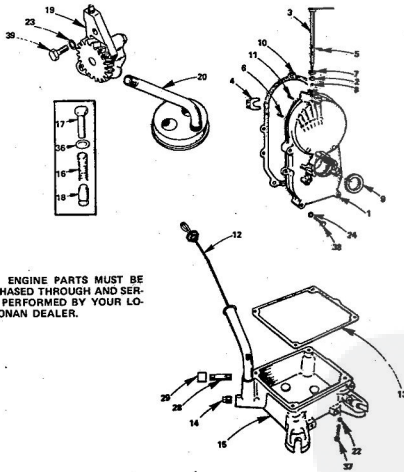

**ROPER HYDRO 16T GARDEN TRACTOR
MODEL NO. T63361RO**
CRANKSHAFT, FLYWHEEL, CAMSHAFT
AND PISTON GROUP

**ROPER HYDRO 16T GARDEN TRACTOR
MODEL NO. T63361RO**
GEAR COVER, OIL BASE AND
OIL PUMP GROUP