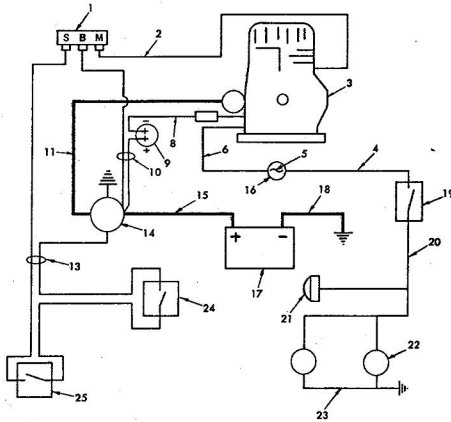

ROPER RT-16 GARDEN TRACTOR—MODEL NO. T62241R3
ELECTRICAL WIRING DIAGRAM