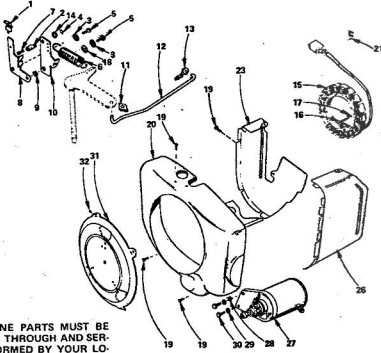

**ROPER HYDRO 16T GARDEN TRACTOR
MODEL NO. T63361RO**