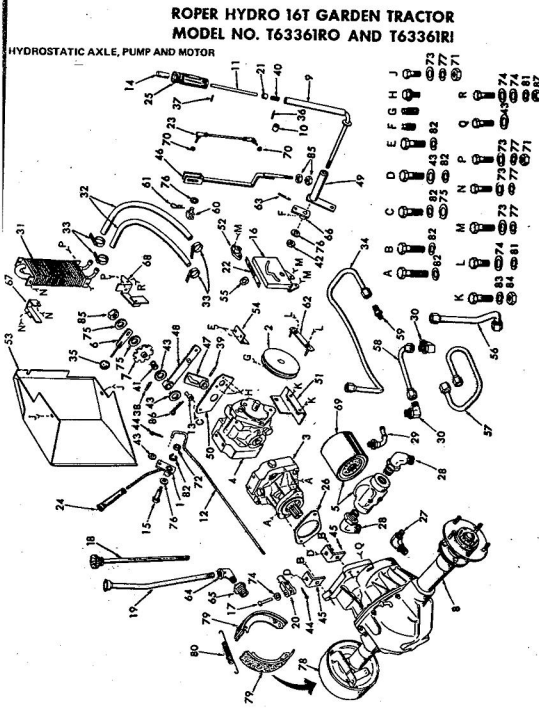

ROPER HYDRO 16T GARDEN TRACTOR MODEL NO. T6336IRO AND T6336IRI

ROPER HYDRO 16T GARDEN TRACTOR MODEL NO. T6336IRO AND T6336IRI

HYDROSTATIC AXLE, PUMP AND MOTOR

ROPER HYDRO 16T GARDEN TRACTOR MODEL NO. T6336IRO AND T6336IRI

HYDROSTATIC AXLE, PUMP AND MOTOR

KEY NO.	PART NO.	DESCRIPTION
1	63A480	Packing Brake Hoop Weldment
2	63A482	Hydraulic Motor
3	63A483	Hydrostatic Pump
4	63A485	Filter Assembly
5	63A487	Roller
6	63A489	Roller
7	63A490	Roller
8	63A491	Roller
9	63A492	Roller
10	63A493	Roller
11	63A494	Roller
12	63A495	Roller
13	63A496	Roller
14	63A497	Roller
15	63A498	Roller
16	63A499	Roller
17	63A500	Roller
18	63A501	Roller
19	63A502	Roller
20	63A503	Roller
21	63A504	Roller
22	63A505	Roller
23	63A506	Roller
24	63A507	Roller
25	63A508	Roller
26	63A509	Roller
27	63A510	Roller
28	63A511	Roller
29	63A512	Roller
30	63A513	Roller
31	63A514	Roller
32	63A515	Roller
33	63A516	Roller
34	63A517	Roller
35	63A518	Roller
36	63A519	Roller
37	63A520	Roller
38	63A521	Roller
39	63A522	Roller
40	63A523	Roller
41	63A524	Roller
42	63A525	Roller
43	63A526	Roller
44	63A527	Roller
45	63A528	Roller
46	63A529	Roller
47	63A530	Roller
48	63A531	Roller
49	63A532	Roller
50	63A533	Roller
51	63A534	Roller
52	63A535	Roller
53	63A536	Roller
54	63A537	Roller
55	63A538	Roller
56	63A539	Roller
57	63A540	Roller
58	63A541	Roller
59	63A542	Roller
60	63A543	Roller
61	63A544	Roller
62	63A545	Roller
63	63A546	Roller
64	63A547	Roller
65	63A548	Roller
66	63A549	Roller
67	63A550	Roller
68	63A551	Roller
69	63A552	Roller
70	63A553	Roller
71	63A554	Roller
72	63A555	Roller
73	63A556	Roller
74	63A557	Roller
75	63A558	Roller
76	63A559	Roller
77	63A560	Roller
78	63A561	Roller
79	63A562	Roller
80	63A563	Roller
81	63A564	Roller