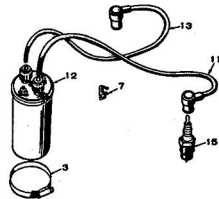

**ROPER HYDRO 16T GARDEN TRACTOR
MODEL NO. T63361RI**

IGNITION GROUP

**ROPER HYDRO 16T GARDEN TRACTOR
MODEL NO. T63361RI**

IGNITION GROUP

REF. NO.	PART NO.	PART DESCRIPTION
1	160-1158	Breaker Box Assembly
2	100A1148	*Gasket
3	503-0311	Clamp
4	160-1154	*Point Set
5	526-0003	*Flat Washer (#8)
6	312-0069	*Condenser
7	167-0188	Clip
8	100A1150	*Gasket
9	160-1149	*Cover
10	160-1151	Plunger
11	167-1462	Cable (16-3/4")
12	166-0535	Coil
13	167-1465	Cable (19")
14	815-0358	*Fan Head Screw (8-32 x 3/8")
15	167-0241	Spark Plug
16	336-2132	*Lead Assembly
17	802-0034	Socket Head Screw (1/4-20 x 3/4")
18	850-0038	Lock Washer (1/4")
19	850-0025	*Lock Washer (#8)
20	815-0405	Pan Head Screw (#8-32 x 1/2")
21	870-0221	Nut (#8-32)
22	815-0403	Pan Head Screw (#8-32 x 6/16")