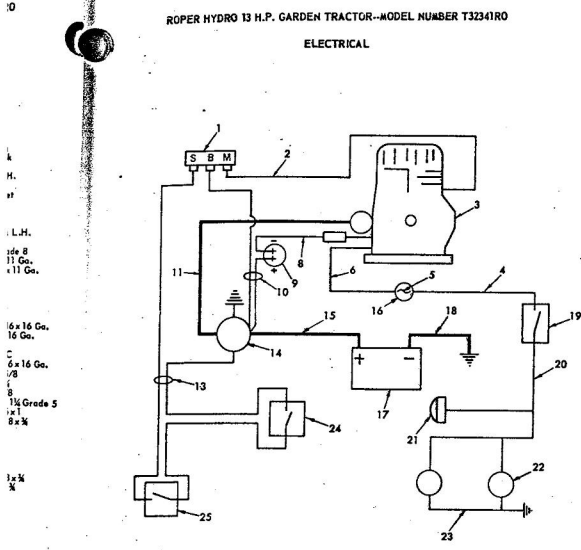

1.6 x 16 Co.
16 Co.
1.6 x 16 Co.
1/8
1/8 Grade 5
1 x 1
8 x 3/4