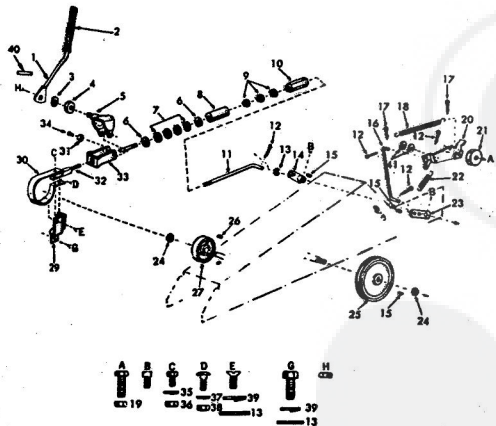

**ROPER RT-13 GARDEN TRACTOR
MODEL NO. T32241R4**

FRONT AXLE

**ROPER RT-13 GARDEN TRACTOR
MODEL NO. T32241R4**

BRAKE AND CLUTCH