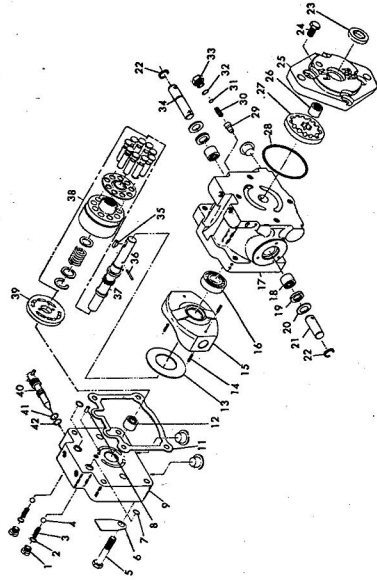

1R0

ROPER HYDRO 13 H.P. GARDEN TRACTOR—MODEL NUMBER T32341R0
HYDROSTATIC PUMP ASSEMBLY

ROPER HYDRO 13 H.P. GARDEN TRACTOR—MODEL NUMBER T32341R0
HYDROSTATIC PUMP ASSEMBLY