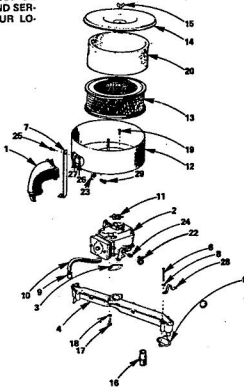

**ROPER HYDRO 16T GARDEN TRACTOR
MODEL NO. T63361RO**

FUEL SYSTEM GROUP