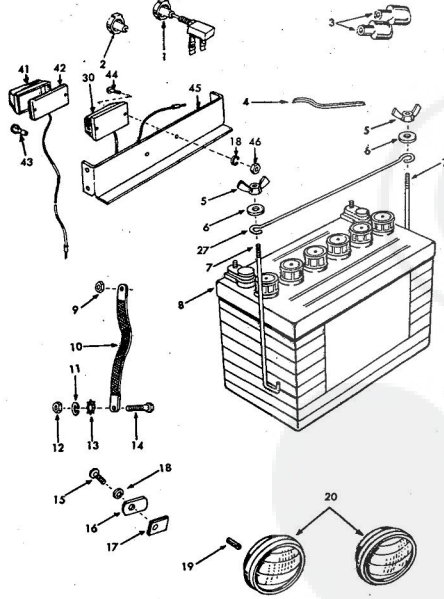

ROPER RT-8 GARDEN TRACTOR-
TRANSAXLE, BRAKE & ENGINE

ROPER RT-8 GARDEN TRACTOR
TRANSAXLE, BRAKE & ENGINE