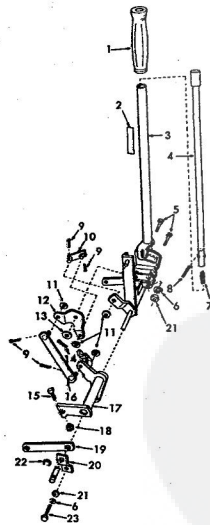

ROPER RT-8 GARDEN TRACTOR
TRANSAXLE

ROPER RT-8 GARDEN TRACTOR-
MOWER LIFT LEVER