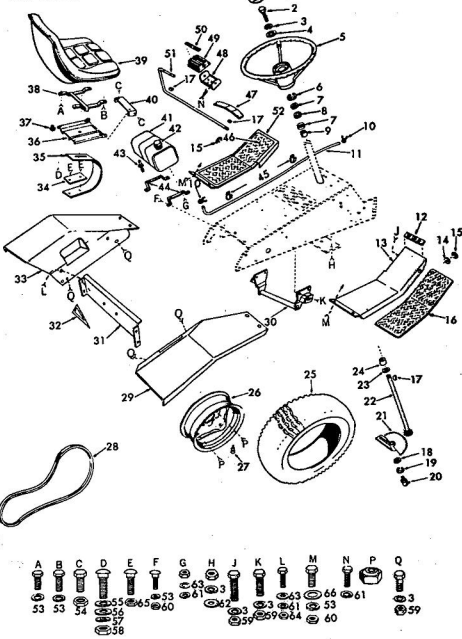

ROPER HYDRO 13 H.P. GARDEN TRACTOR—MODEL NUMBER T33241RO
SEAT AND STEERING