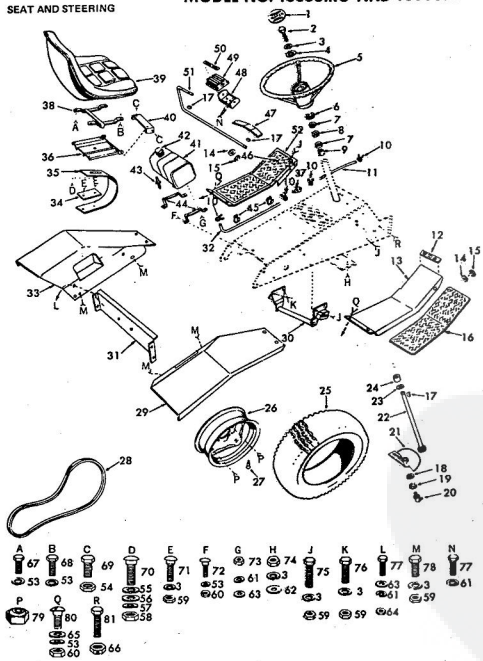

ROPER HYDRO 16T GARDEN TRACTOR MODEL NO. T6336IRO AND T6336IRI

SEAT AND STEERING

ROPER HYDRO 16T GARDEN TRACTOR MODEL NO. T6336IRO AND T6336IRI

SEAT AND STEERING

*STANDARD HARDWARE-PURCHASE LOCALLY