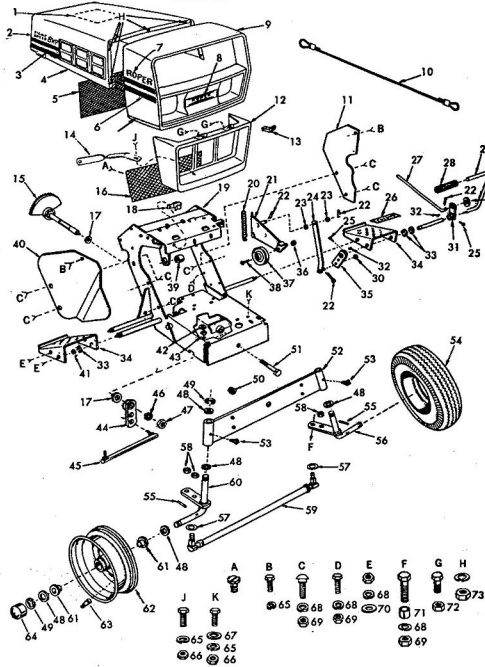

repair parts ROPER RT-8 GARDEN TRACTOR- HOOD, GRILL & FRONT FRAME

ROPER RT-8 GARDEN TRACTOR SEAT, FENDERS, DASH & REAR FRAME