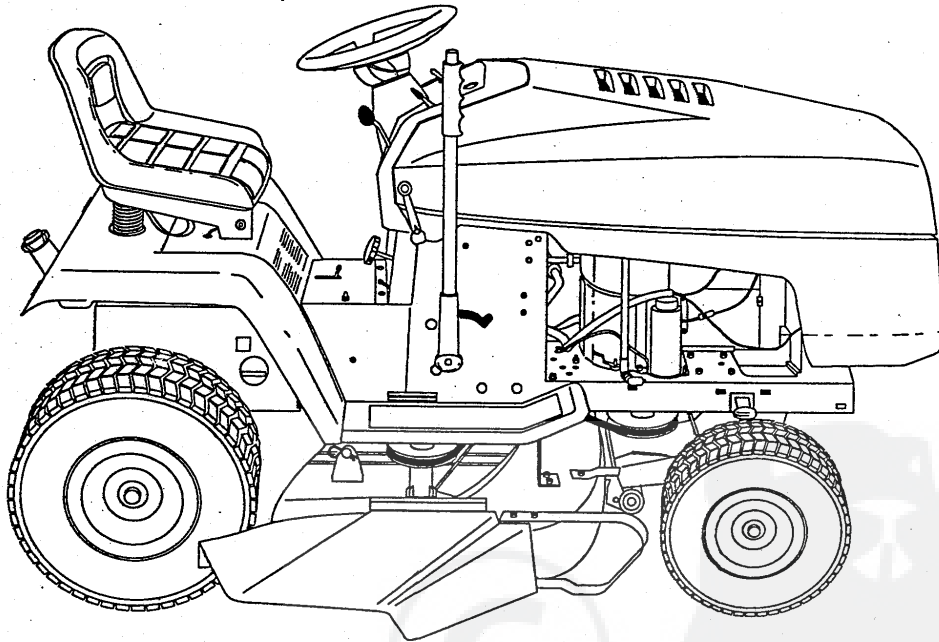

OWNER'S MANUAL

15 H.P. HYDROSTATIC LAWN TRACTOR
MODEL NUMBER LTH150AE

AMERICAN YARD PRODUCTS INC.

S.C. HWY. 33, AND OLD CAMERON ROAD
P.O. BOX 1687
ORANGEBURG, SC 29116

REPAIR PARTS

15 H.P. LAWN TRACTOR

SCHEMATIC