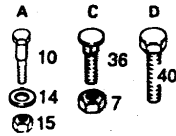

REPAIR PARTS

15 H.P. LAWN TRACTOR

LIFT ADJUSTMENT

KEY NO.	PART NO.	DESCRIPTION	KEY NO.	PART NO.	DESCRIPTION
1	121891X	Knob, Depth Adjustment	20	110029X	Link - Lift
2	73360700	Nut - Hex 3/8 - 16	21	121031X	Shaft - Lift
3	110729X	Rod - Adjust - Lift	22	110448X	Link - Lift, Adjust
4	76020308	Pin - Cotter 3/32 x 1/2	23	110447X	Trunnion - Lift
5	2876H	Spring	24	73710700	Nut - CrownLock 7/16 - 20 UNF
6	19131016	Washer 13/32 x 5/8 x 16 Ga.	25	12000037	Klip Ring
7	73680600	Nut - Lock 3/8 - 16	26	105864X	Bracket - Suspension
8	19151216	Washer 15/32 x 3/4 x 16 Ga.	28	121598X	Arm - Suspension, R.H.
9	110810X	Trunnion	29	9135R	Retainer - Spring
10	105848X	Bolt - Shoulder 3/8 - 16	30	106308X	Trunnion - Lift, lower
11	109413X	Grip - Handle	32	73220800	Nut - Hex Fin. 1/2 - 13
12	105723X	Plunger - Lever	33	121599X	Arm - Suspension, L.H.
13	121002X	Lever - Lift (Includes Key No. 17)	34	1200022	E-Ring
14	110739X	Spring, Washer	36	72140606	Bolt - Carriage 3/8 - 16 x 3/4
15	73990600	Center Lock Flangenut 3/8 x 16	37	19292016	Washer 29/32 x 1-1/4 x 16 Ga.
16	4939M	Retainer - Spring	38	110807X	Nut - Special
17	121006X	Rod - Lever	39	73350600	Nut - Hex Jam 3/8 x 16 UNC
18	4921H	Retainer - Spring	40	74780624	Bolt - Hex 3/8 - 16 x 1-1/2
19	19171516	Washer 17/32 x 15/16 x 16 Ga.			

NOTE: ALL COMPONENT DIMENSIONS GIVEN IN U.S. INCHES - 1 INCH = 25.4 MM