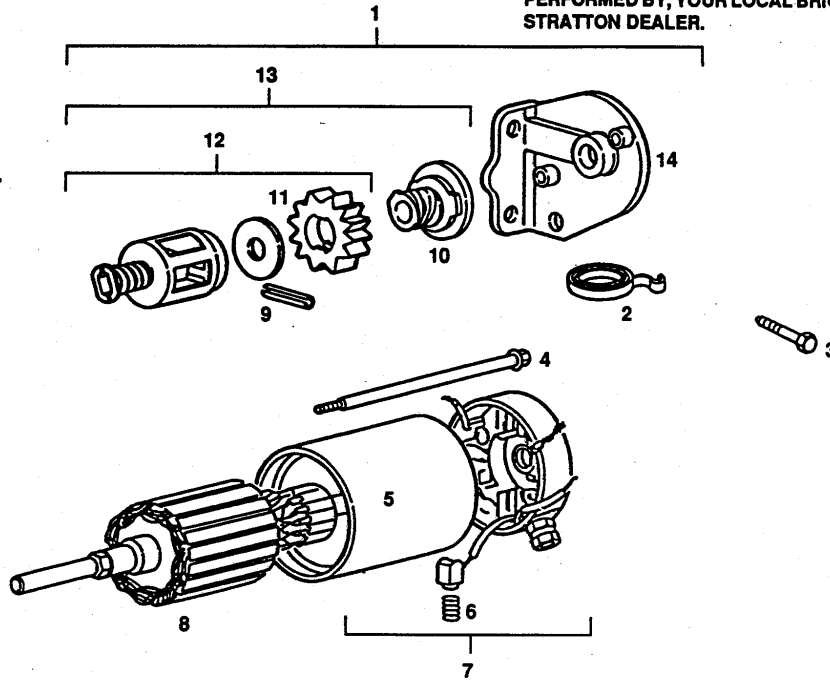

*Included in Gasket Set - part No. 807640

+Included in Valve Overhaul Kit - Part No. 807668

REPAIR PARTS

15 H.P. TRACTOR ENGINE - BRIGGS AND STRATTON MODEL NUMBER 303777 TYPE NUMBER 0015-02

ENGINE

ALL ENGINE PARTS MUST BE PURCHASED THROUGH, AND WARRANTY SERVICE PERFORMED BY, YOUR LOCAL BRIGGS & STRATTON DEALER.

KEY NO.	PART NO.	DESCRIPTION	KEY NO.	PART NO.	DESCRIPTION
1	399169	Motor-Starting	8	490309	Armature Assembly
2	490316	Brush Spring Set	9	94288	Roll Pin
3	805247	Screw-Starter Mtg.	10	398003	Clutch Assembly
4	94169	Bolt	11	280104	Gear
5	399172	Housing Assembly	12	490467	Retainer Kit
6	490311	Brush Assembly	13	490421	Drive Assembly
7	490310	Cap Assembly-Commutator End	14	394857	Cap Assembly-Commutator End