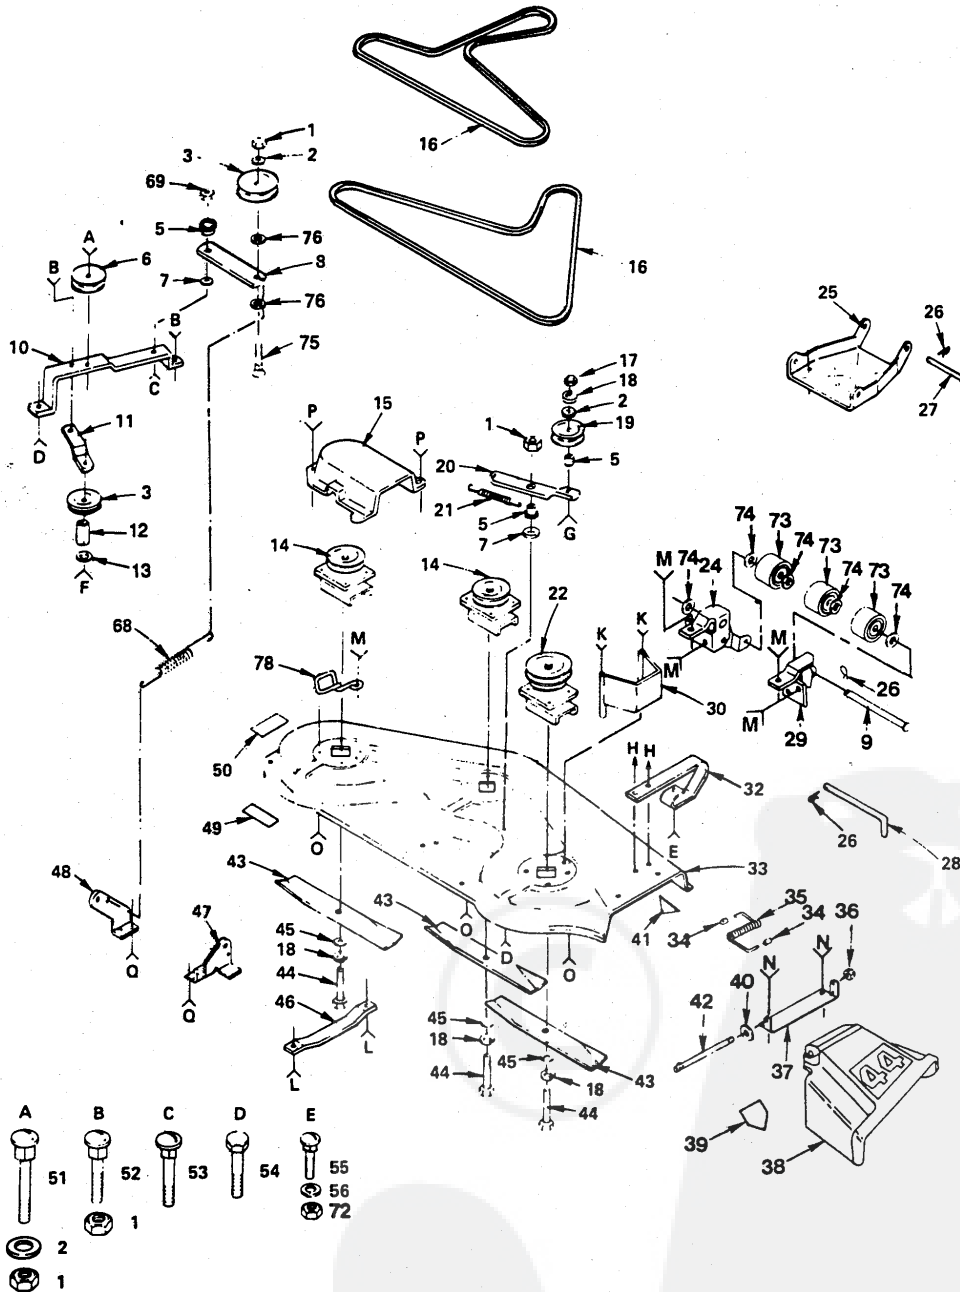

REPAIR PARTS

15 H.P. LAWN TRACTOR

MOWER

REPAIR PARTS

15 H.P. LAWN TRACTOR

MOWER

KEY NO.	PART NO.	DESCRIPTION	KEY NO.	PART NO.	DESCRIPTION
1	73680600	Nut - Lock 3/8 - 16	40	19111016	Washer 11/32 x 5/8 x 16 Ga.
2	19131614	Washer 13/32 x 1 x 14 Ga.	41	109984X	Decal - OPEL (not serviced)
3	121316X	Pulley - Idler	42	106735X	Rod - Hinge
5	106902X	Spacer	43	122265X	Blade
6	677A451	Pulley - Idler	44	74610624	Bolt - Hex 3/8 - 24 x 1-1/2 Gr. 5
7	106513X	Washer - Wear	45	19132012	Washer 13/32 x 1-1/4 x 12 Ga.
8	121425X	Arm - Idler	46	7631J	Runner - L.H.
9	109776X	Pin - Pivot	47	109278X	Bracket - Suspension - Rear - R.H.
10	106523X	Bar - Support - Idler	48	108359X	Bracket - Suspension - Rear - L.H.
11	106522X	Brace - Idler - Deck	49	108592X	Decal - V-Belt Schematic
12	121236X	Spacer	50	105185X	Instruction - Caution Decal
13	19131316	Washer, 13/32 x 13/16 x 16 Ga.	51	72140614	Bolt - Carriage 3/8 - 16 x 1 - 3/4
14	106037X	Mandrel - Secondary	52	72140608	Bolt - Carriage 3/8 - 16 x 1
15	106214X	Guard	53	72140612	Bolt - Carriage 3/8 - 16 x 1-1/2
16	106085X	V-Belt	54	74760620	Bolt - Hex 3/8 - 16 x 1 - 1/4
17	73220600	Nut, Hex 3/8 - 16	55	72140506	Bolt - Carriage 5/16 - 18 x 3/4
18	10040600	Washer - Lock 3/8	56	19111116	Washer 11/32 x 11/16 x 16 Ga.
19	102932X	Idler - Flat	57	73680500	Nut - Lock 5/16 - 18
20	106526X	Arm - Idler - Deck	58	74760648	Bolt - Hex 3/8 - 16 x 3
21	7644J	Spring - Extension	59	74110632	Screw - Flat Head 3/8 - 16 x 2
22	106041X	Mandrel - Primary	61	19111216	Washer 11/32 x 3/4 x 16 Ga.
24	109599X	Bracket - Lift - L.H.	62	74760580	Bolt - Hex 5/16 - 18 x 5
25	105662X	Link - Parallel	65	72140506	Bolt - Carriage 5/16 - 18 x 5/8 UNC x 3/4
26	4921H	Retainer - Spring	66	17490612	Screw - Hex Washer Thread Rolling 3/8 - 16 x 3/4
27	105744X	Pin, Front Hinge	67	72140606	Bolt - Carriage 3/8 - 16 x 3/4
28	109835X	Pin, Rear Hinge	68	102727X	Spring - Extension
29	109600X	Bracket - Lift - R.H.	69	73930600	Nut - Centerlock 3/8 - 16
30	108119X	Guard - Belt - R.H.	70	72110506	Bolt - Carriage 5/16 - 18 x 3/4
32	8418J	Runner - R.H.	72	1685H	Nut - Lock 5/16 - 18
33	121423X	Housing - Mower	73	109729X	Roller - Nose
34	105304X	Cap - Sleeve	74	19151610	Washer 15/32 x 1 x 10 Ga.
35	106734X	Spring	75	72140620	Bolt - Carriage 3/8 - 16 x 2-1/2
36	110452X	Nut - Push	76	19131210	Washer, 13/32 x 3/4 x 10 Ga.
37	109743X	Bracket - Deflector	77	19131410	Washer, 13/32 x 7/8 x 10 Ga.
38	109785X	Guard - Discharge	78	121352X	Keeper - L.H. Mandrel
39	121349X	Decal - Warning	79	72110505	Bolt - Carriage 5/16 - 18 x 5/8

NOTE: ALL COMPONENT DIMENSIONS GIVEN IN U.S. INCHES - 1 INCH = 25.4 MM