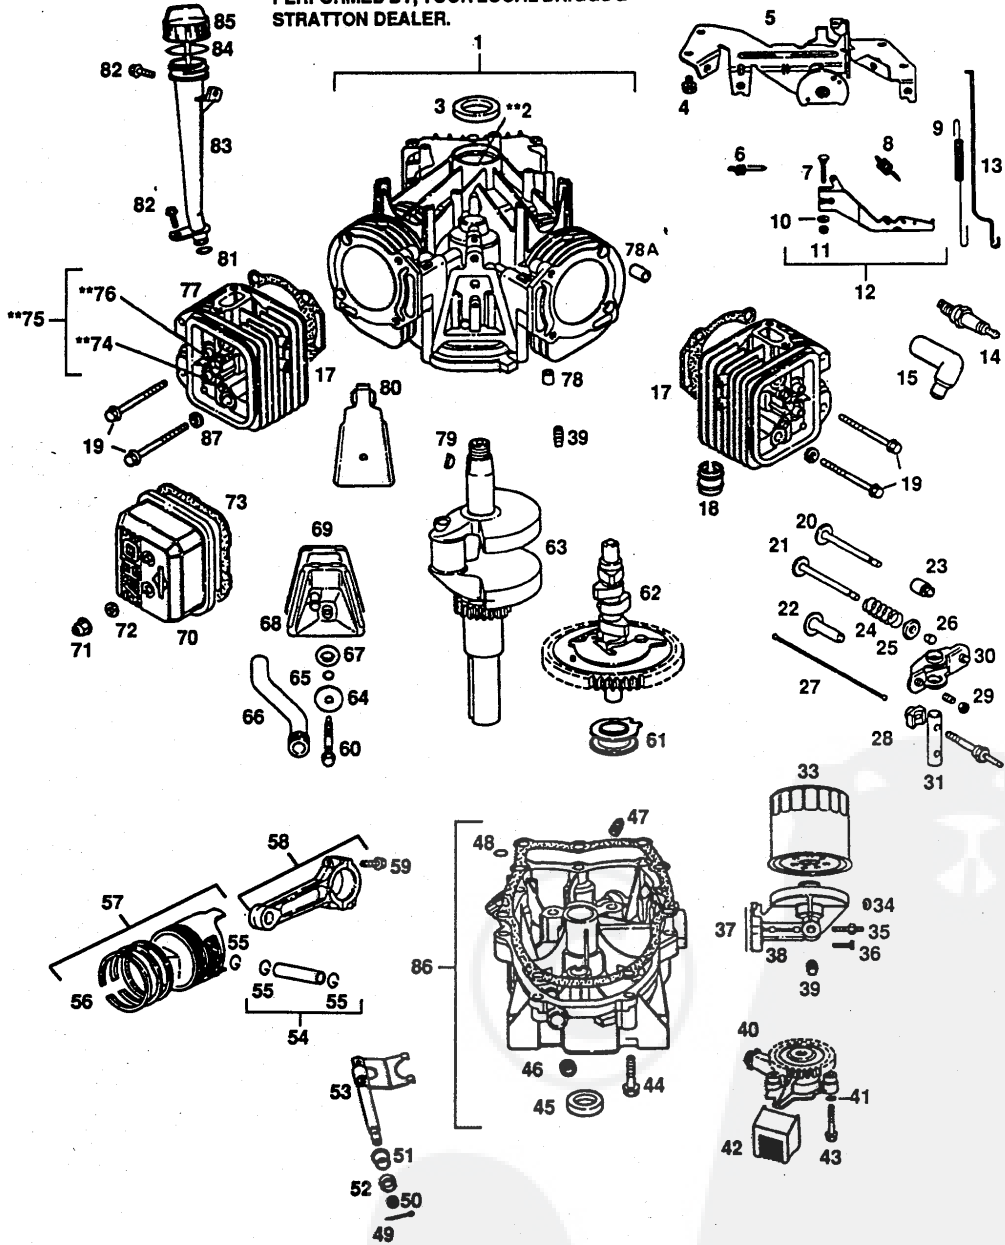

REPAIR PARTS

15 H.P. TRACTOR

ENGINE - BRIGGS AND STRATTON MODEL NUMBER 303777 TYPE NUMBER 0015-02

ENGINE

ALL ENGINE PARTS MUST BE PURCHASED THROUGH, AND WARRANTY SERVICE PERFORMED BY, YOUR LOCAL BRIGGS & STRATTON DEALER.