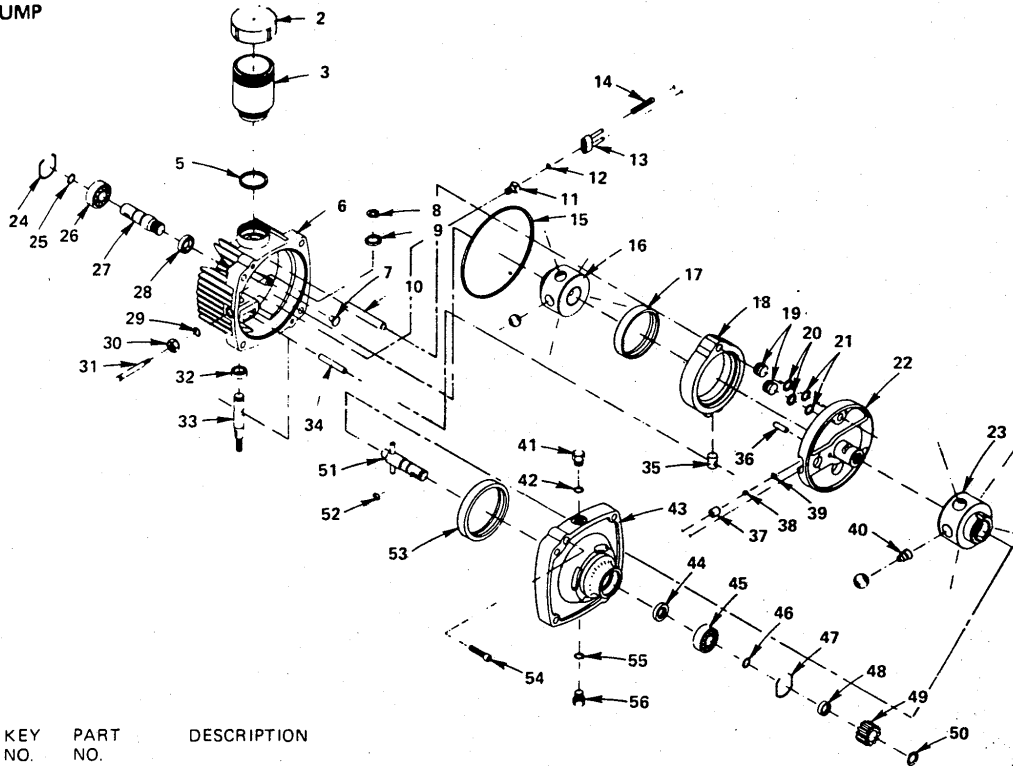

REPAIR PARTS

15 H.P. LAWN TRACTOR

PUMP

KEY NO.	PART NO.	DESCRIPTION
2	108907X	Reservoir Cover
3	108908X	Reservoir Body
5	108910X	Seal Ring
6	108911X	Cover
7	108912X	Pin
8	108913X	Retaining Ring
9	108914X	Washer
10	108915X	Button
11	108916X	Guide Fitting
12	108917X	O-Ring
13	108918X	Dump Valve Bracket
14	108919X	Spring
15	108920X	Seal Ring
16	108921X	Pump Rotor and Ball Assembly
17	108922X	Pump Race
18	108923X	Cam Ring Assembly (Includes No. 17)
19	108924X	Piston
20	108925X	Back-Up Ring
21	108926X	O-Ring
22	108927X	Pintle
23	108928X	Motor Rotor and Ball Assembly
24	108929X	Retaining Ring
25	108930X	Snap Ring
26	108931X	Bearing
27	108932X	Input Shaft
28	108933X	Seal
29	108934X	O-Ring

KEY NO.	PART NO.	DESCRIPTION
30	108935X	Nut
31	108936X	Dump Valve Shaft
32	108937X	Seal
33	108938X	Control Shaft
34	108939X	Dowel
35	108940X	Cam Ring Insert
36	108941X	Pin
37	108942X	Valve Body
38	108943X	Ball
39	108944X	Retaining Ring
40	108945X	Spring
41	108946X	Plug
42	108947X	O-Ring
43	108948X	Body
44	108949X	Seal
45	108950X	Bearing
46	108951X	Snap Ring
47	108952X	Retaining Ring
48	108953X	Spacer
49	108954X	Gear
50	108955X	Retaining Ring
51	108956X	Output Shaft
52	108957X	Key
53	108958X	Motor Race
54	108959X	Cap Screw
55	108960X	O-Ring
56	108961X	Plug