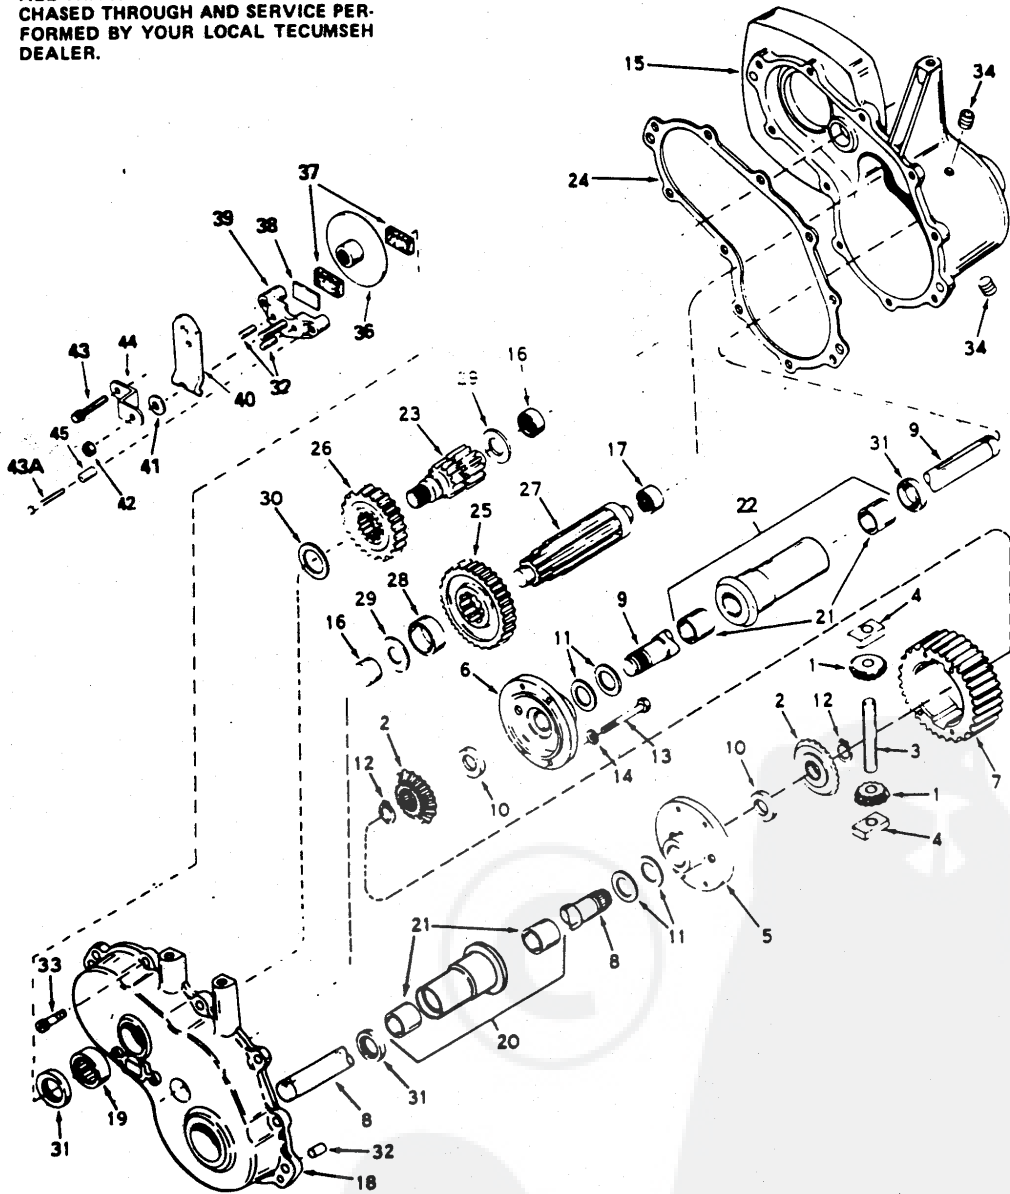

REPAIR PARTS

15 H.P. LAWN TRACTOR

TRANSAXLE

ALL TRANSAXLE PARTS MUST BE PURCHASED THROUGH AND SERVICE PERFORMED BY YOUR LOCAL TECUMSEH DEALER.

REPAIR PARTS

15 H.P. LAWN TRACTOR

TRANSAXLE

KEY NO.	PART NO.	DESCRIPTION	KEY NO.	PART NO.	DESCRIPTION
1	778197	Gear, Bevel pinion	24	786044	Gasket, Case-to-cover
2	778198	Gear, Bevel	25	778036	Gear, Output
3	786019	Pin, Drive	26	778083	Gear, Idler
4	786027	Block, Drive	27	778041	Shaft, Output
5	774028A	Carrier, Differential	28	786017	Spacer
6	774029A	Carrier, Differential	29	780001	Washer
7	778033A	Gear, Ring	30	780090	Washer
8	774526	Axle (13-11/64" long)	31	788008	Seal, Oil
9	774527	Axle (15-11/64" long)	32	786026	Pin, Dowel
10	780107	Washer	33	792046	Screw, Hex washer hd taptite, 1/4 - 20 x 1
11	780042	Washer, Thrust	34	792122	Plug, Pipe (3 8-18)
12	792018	Ring, Snap	36	790027	Disk, Brake
13	792020	Screw, Hex hd., 1/4-20 x 2-1/4	37	790006	Pad, Brake
14	792006	Lockwasher, 1/4"	38	790007	Plate, Brake pad
15	770052	Case Assy. (Incl. Nos. 16 & 17)	39	790025	Holder, Brake pad
16	780013	Bearing, Needle	40	790017	Lever, Brake
17	780088	Bearing, Needle	41	792076	Washer, Flat
18	772085	Cover Assy., (Incl. Nos. 16 & 19)	42	792075	Locknut, 5/16-24
19	780089	Bearing, Needle	43	792073	Screw, Flanged hex hd. thread forming, 1-4-20 x 1-1 4
20	782041A	Housing & Bushing Assy. (6-5/8" long) (Incl. 2 of No. 21)	43A	792085	Screw, Flanged hex hd. thread forming, 1 4-20 x 2-1 4
21	780054	Bushing	44	786086	Bracket, Brake lever
22	782042A	Housing & Bushing Assy. (8-5/8" long) (Incl. 2 of No. 21)	45	786066	Spacer
23	776207	Shaft, Brake