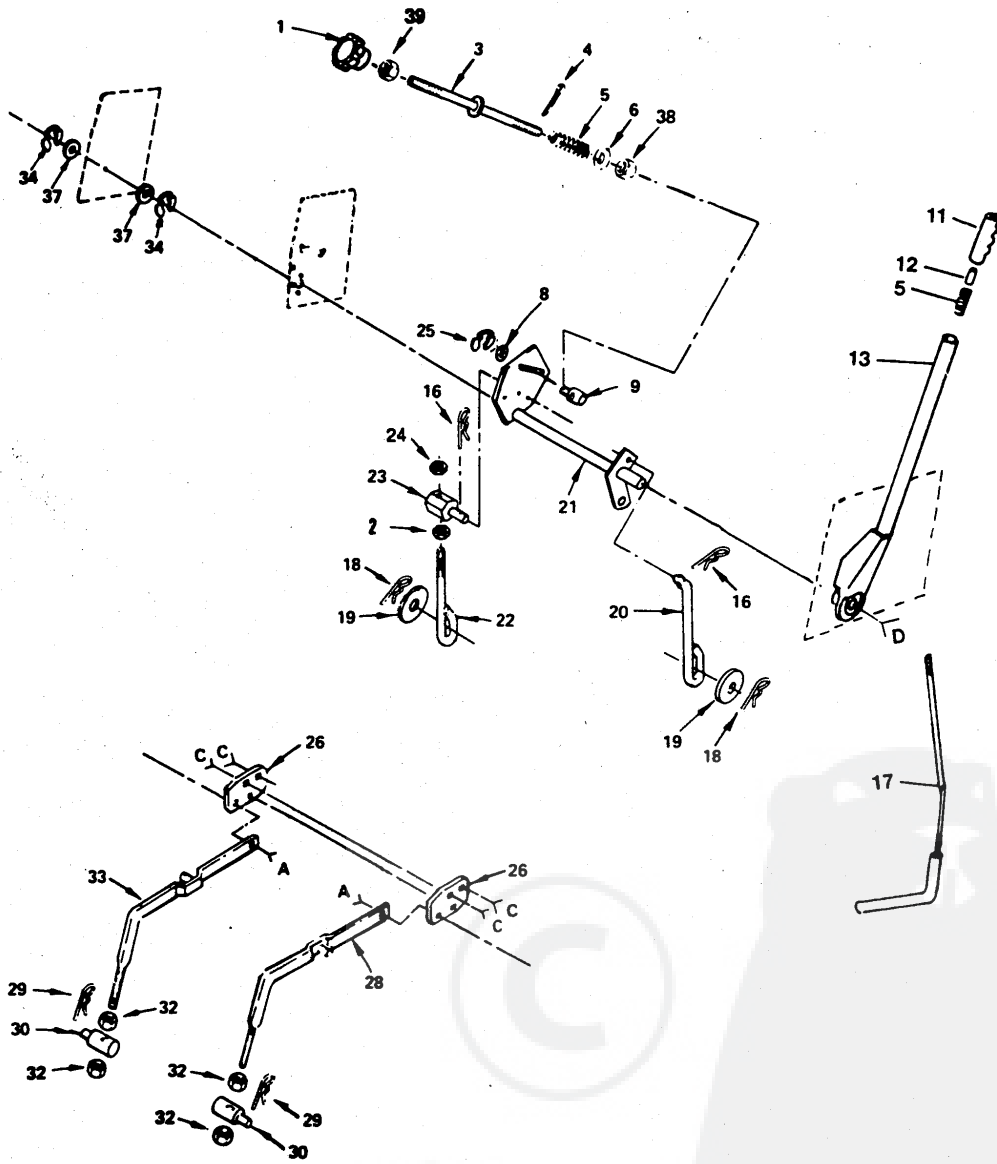

NOTE: ALL COMPONENT DIMENSIONS GIVEN IN U.S. INCHES - 1 INCH = 25.4 MM

REPAIR PARTS

15 H.P. LAWN TRACTOR

LIFT ADJUSTMENT

REPAIR PARTS

15 H.P. LAWN TRACTOR

LIFT ADJUSTMENT

KEY NO.	PART NO.	DESCRIPTION	KEY NO.	PART NO.	DESCRIPTION
1	121891X	Knob, Depth Adjustment	20	110029X	Link - Lift
2	73360700	Nut - Hex 3/8 - 16	21	121031X	Shaft - Lift
3	110729X	Rod - Adjust - Lift	22	110448X	Link - Lift, Adjust
4	76020308	Pin - Cotter 3/32 x 1/2	23	110447X	Trunnion - Lift
5	2876H	Spring	24	73710700	Nut - CrownLock 7/16 - 20 UNF
6	19131016	Washer 13/32 x 5/8 x 16 Ga.	25	12000037	Klip Ring
7	73680600	Nut - Lock 3/8 - 16	26	105864X	Bracket - Suspension
8	19151216	Washer 15/32 x 3/4 x 16 Ga.	28	121598X	Arm - Suspension, R.H.
9	110810X	Trunnion	29	9135R	Retainer - Spring
10	105848X	Bolt - Shoulder 3/8 - 16	30	106308X	Trunnion - Lift, lower
11	109413X	Grip - Handle	32	73220800	Nut - Hex Fin. 1/2 - 13
12	105723X	Plunger - Lever	33	121599X	Arm - Suspension, L.H.
13	121002X	Lever - Lift (Includes Key No. 17)	34	1200022	E-Ring
14	110739X	Spring, Washer	36	72140606	Bolt - Carriage 3/8 - 16 x 3/4
15	73990600	Center Lock Flangenut 3/8 x 16	37	19292016	Washer 29/32 x 1-1/4 x 16 Ga.
16	4939M	Retainer - Spring	38	110807X	Nut - Special
17	121006X	Rod - Lever	39	73350600	Nut - Hex Jam 3/8 x 16 UNC
18	4921H	Retainer - Spring	40	74780624	Bolt - Hex 3/8 - 16 x 1-1/2
19	19171516	Washer 17/32 x 15/16 x 16 Ga.			