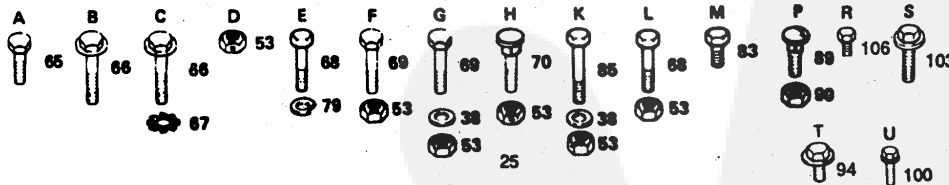

NOTE: ALL COMPENENT DIMENSIONS GIVEN IN U.S. INCHES - 1 INCH = 25.4 MM