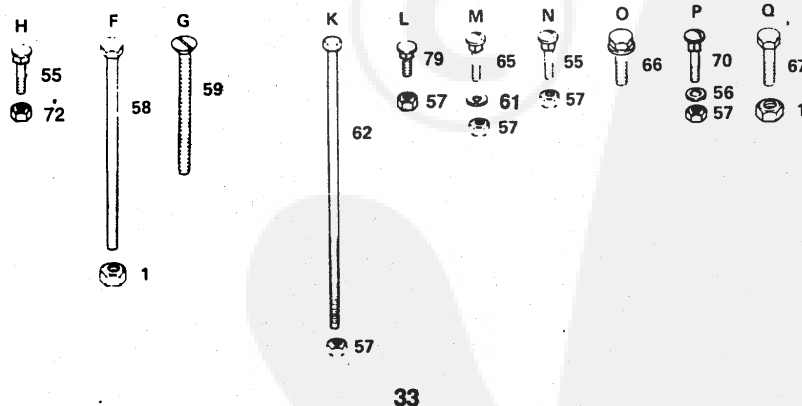

NOTE: ALL COMPONENT DIMENSIONS GIVEN IN U.S. INCHES - 1 INCH = 25.4 MM