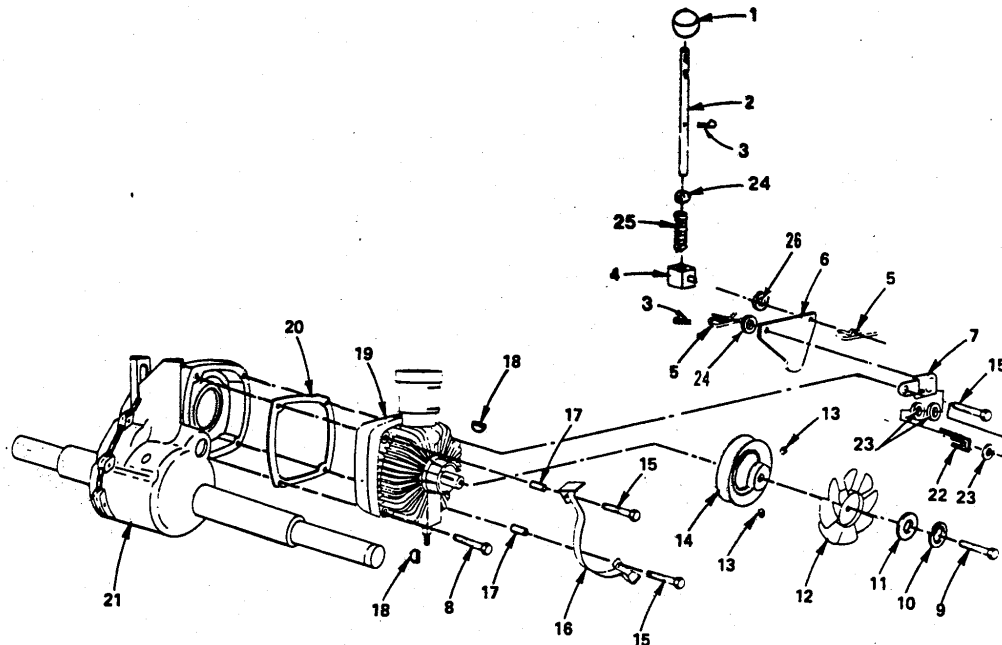

NOTE: ALL COMPONENT DIMENSIONS GIVEN IN U.S. INCHES - 1 INCH = 25.4 MM

REPAIR PARTS

15 H.P. LAWN TRACTOR

DIFFERENTIAL AND PUMP ASSEMBLY

KEY NO.	PART NO.	DESCRIPTION
1	106932X	Knob, Control
2	120345X	Rod, Coast Control
3	76020412	Cotter Pin 1/8 x 3/4
4	108212X	Trunnion
5	4921H	Spring - Retainer
6	108222X	Control, Coast
7	108182X	Bracket Assembly Coast
8	74760648	Bolt - Hex 3/8 - 16 x 3
9	74760412	Bolt - Hex 1/4-20 X 3/4
10	10040400	Washer - Lock Helical Spring 1.4
11	19092016	Washer 9/32 x 1 - 1/4 x 16 Ga.
12	108833X	Fan, Hydro, 7"
13	23200506	Screw - Set 5, 16 - 18 x 3/8
14	108099X	Pulley - Transaxle
15	74760656	Bolt - Hex 3/8 - 16 x 3 - 1.2
16	108185X	Guard Assembly - Belt
17	5648R	Spacer
18	2898J	Key
19	108180X	Pump - Hydro
20	108179X	Gasket - Hydro
21	Differential and Gear Reduction Assembly (Order from Tecumseh, Model 1300)
22	104777X	Retainer - Belt
23	19131312	Washer 13/32 x 13/16 x 12 Ga.
24	19131212	Washer 13/32 x 3/4 c 12 Ga.
25	102670X	Spring - Compression
26	19131614	Washer 13/32 x 1 x 14 Ga.