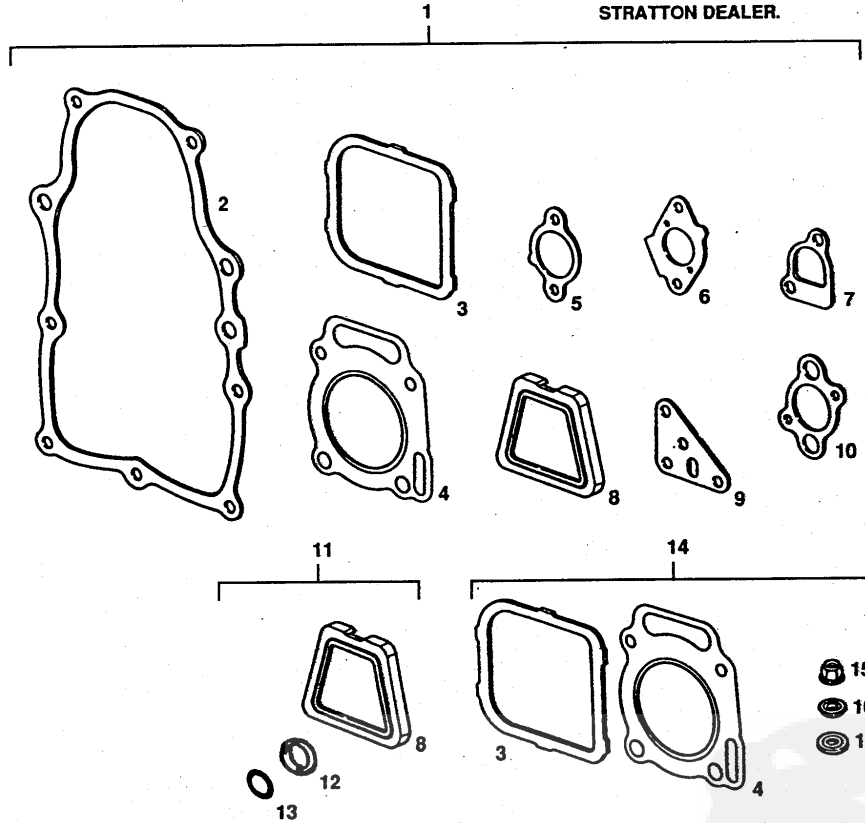

REPAIR PARTS

15 H.P. TRACTOR

ENGINE - BRIGGS AND STRATTON MODEL NUMBER 303777 TYPE NUMBER 0015-02

ENGINE

ALL ENGINE PARTS MUST BE PURCHASED THROUGH, AND WARRANTY SERVICE PERFORMED BY, YOUR LOCAL BRIGGS & STRATTON DEALER.

KEY NO.	PART NO.	DESCRIPTION
1	807640	Gasket Set
2	805112	* Gasket-Crankcase Cover
3	805028	+ Gasket-Valve Cover
4	805111	* Gasket-Cylinder Head
5	805024	* Gasket-Exhaust Manifold
6	805149	* Gasket-Carburetor Mtg.
7	805023	* Gasket-Intake Manifold
8	805379	* Gasket-Breather
9	805250	* Gasket-Oil Filter Adapter

KEY NO.	PART NO.	DESCRIPTION
10	805003	* Gasket-Air Cleaner
11	807688	Breather Gasket Set
12	805483	Seal-Breather Screw
13	805482	Seal-Breather Screw
14	807668	Overhaul Kit-Valve
15	805019	+ Nut-Nylock
16	805420	+ Washer-Valve Cover
17	805193	+ Washer-Cylinder Head

*Included in Gasket Set - part No. 807640

+Included in Valve Overhaul Kit - Part No. 807668