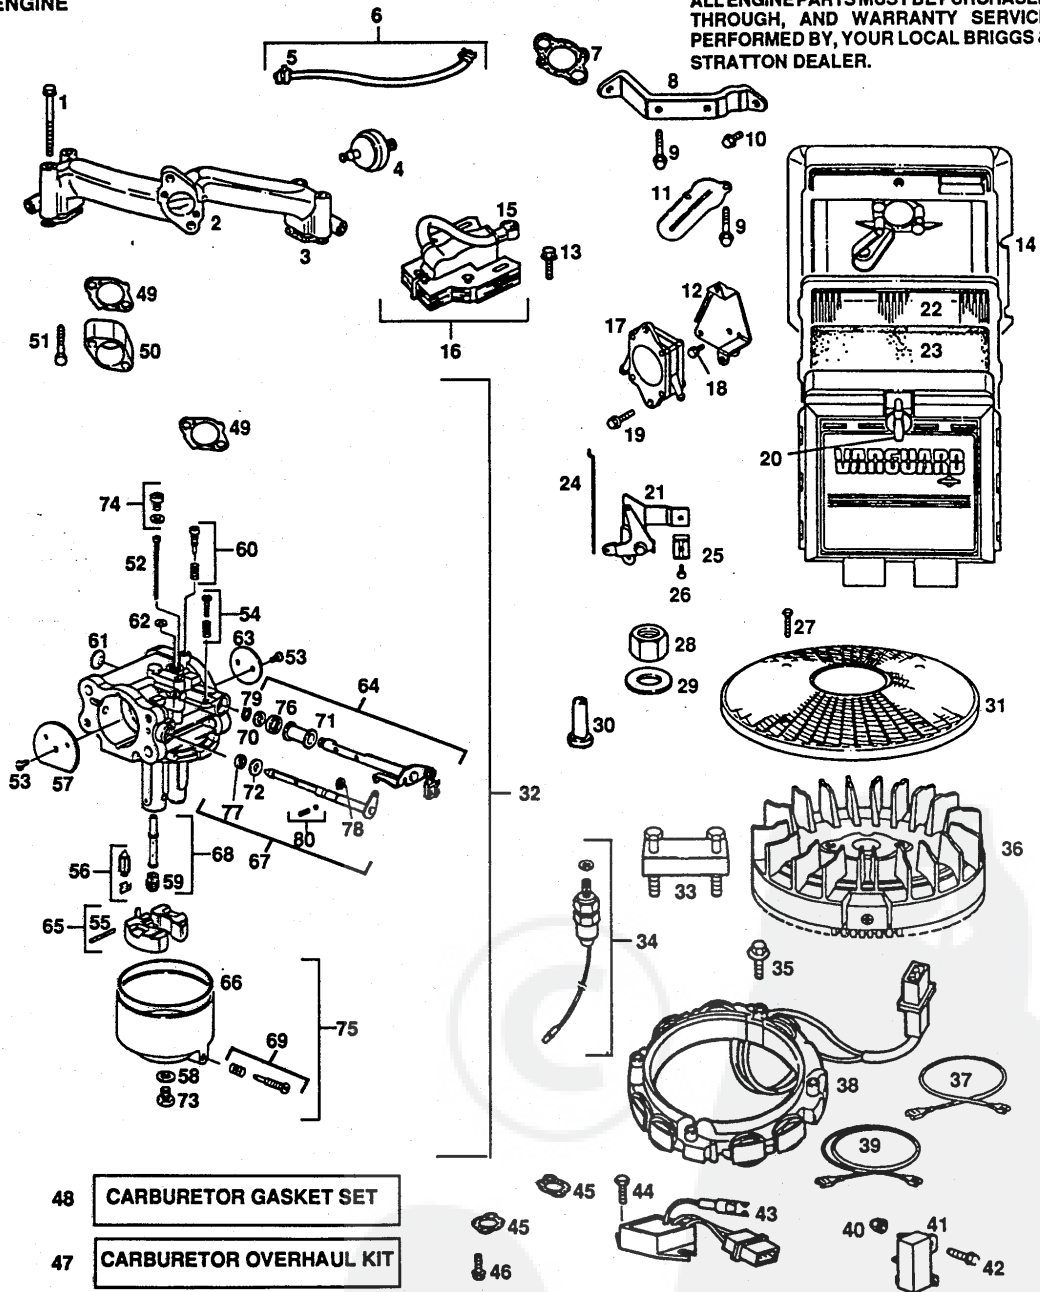

REPAIR PARTS

15H.P. LAWN TRACTOR ENGINE MODEL NUMBER 303777 TYPE NUMBER 0015-02

ALL ENGINE PARTS MUST BE PURCHASED THROUGH, AND WARRANTY SERVICE PERFORMED BY, YOUR LOCAL BRIGGS & STRATTON DEALER.

ENGINE

REPAIR PARTS

15 H.P. LAWN TRACTOR ENGINE MODEL NUMBER 303777 TYPE NUMBER 0015-02

ENGINE

KEY. PART NO.	PART NO.	DESCRIPTION	KEY. PART NO.	PART NO.	DESCRIPTION
1	805006	Screw-Sem	42	805169	Screw-Hex. Head
2	805409	Manifold Assembly-Intake	43	394890	Regulator-Alternator
3	805023	* Gasket-Intake Manifold	44	805448	Screw-Regulator Mtg.
4	394358	* Filter-Fuel	45	805024	* Gasket-Exhaust Manifold
5	93053	Clamp-Hose	46	805158	Screw-Sem
6	393815	Hose-Fuel (Cut to Required Length)	47	-----	Carburetor Overhaul Kit
7	805003	* Gasket-Air Cleaner	48	-----	Carburetor Gasket Set
8	807576	Bracket-Air Cleaner	49	805149	* Gasket-Carburetor Mtg.
9	805405	Screw-Air Cleaner Base	50	805329	Spacer-Carburetor
10	805406	Screw-Sem	51	805360	Screw-Sem
11	805370	Deflector-Breather (A.C.)	52	805565	** Nozzle-Carburetor
12	807685	Bracket-Fuel Pump	53	805561	Screw-Valve Mtg.
13	805407	Screw-Mounting	54	807705	Screw-Throttle Adj.
14	807564	Base-Air Cleaner	55	805586	** Pin-Float Hinge
15	221798	Terminal-Ignition Cable	56	807706	** Valve-Fuel Inlet
16	490586	Armature-Magneto	57	805562	Valve-Choke Gasket-Sealing (Sold in kit only)
17	491922	Pump-Fuel	59	-----	** Jet-Main (Sold in kit and ref.147.)
18	805025	Screw-Sem	60	807707	Valve Assy. Carb. Idle
19	805407	Screw-Mounting	61	805570	** Plug-Welch
20	807565	Screw-Air Cleaner Mtg.	62	805571	** Plug-Welch
21	807609	Bracket-Choke Control	63	805522	Valve-Throttle
22	805113	Filter-Air Cleaner	64	807709	Shaft-Throttle
23	805267	Pre-Filter	65	807710	Float Assy.-Carb.
24	805439	Link-Choke	66	-----	** Gasket Float Bowl (Sold in kit only)
25	221535	Clamp-Casing	67	807711	Shaft-Choke
26	805169	Screw-Hex. Head	68	807712	** Nozzle
27	805447	Screw-Sem	69	807713	Drain-Carb. Bowl
28	805021	Nut-Hex	70	805576	** Collar-Throttle
29	805007	Washer-Spring	71	805574	** Collar-Throttle
30	805402	Spacer	72	805580	** Collar-Choke
31	280829	Screen-Rotating	73	805592	Screw-Bowl Mtg.
32	807639	Carburetor Assembly	74	807714	Plug and Seal Carb.
33	19203	Puller-Flywheel	75	807715	Bowl Assy. Float
34	807646	Solenoid	76	805575	** Seal-Throttle Shaft
35	805407	Screw-Mounting	77	805581	** Seal-Choke Shaft
36	807531	Flywheel & Ring Gear	78	805578	Retainer-Choke Shaft
37	807594	Wire-Ground (Cyl. #1)	79	805577	Retainer-Throttle Shaft
38	393295	Stator-Alternator	80	807717	Ball-Choke Locator
39	807593	Wire-Ground (Cyl. #2)			
40	805496	Nut-Nylock			
41	807527	Terminal-Ground			

*Included in Gasket Set-Part No. 807640

**Included in Carburetor Overhaul Kit Part No. 807708