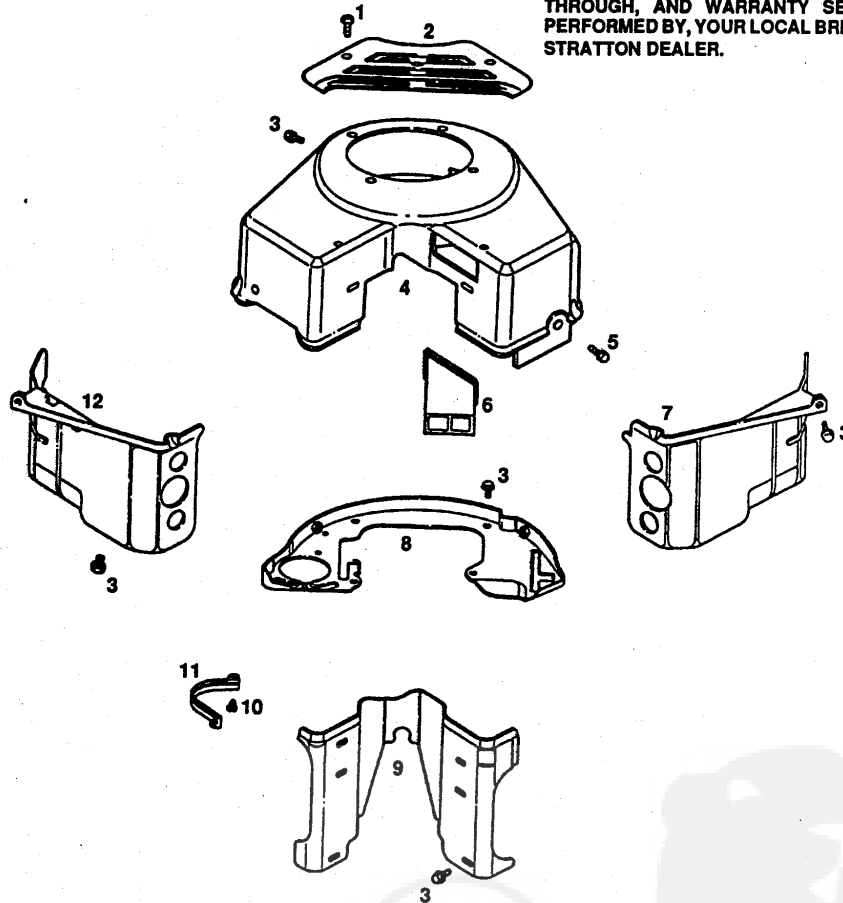

*Included in Gasket Set-Part No. 807640

**Included in Carburetor Overhaul Kit Part No. 807708

REPAIR PARTS

15 H.P. TRACTOR ENGINE - BRIGGS AND STRATTON MODEL NUMBER 303777 TYPE NUMBER 0015-02

ENGINE

ALL ENGINE PARTS MUST BE PURCHASED THROUGH, AND WARRANTY SERVICE PERFORMED BY, YOUR LOCAL BRIGGS & STRATTON DEALER.