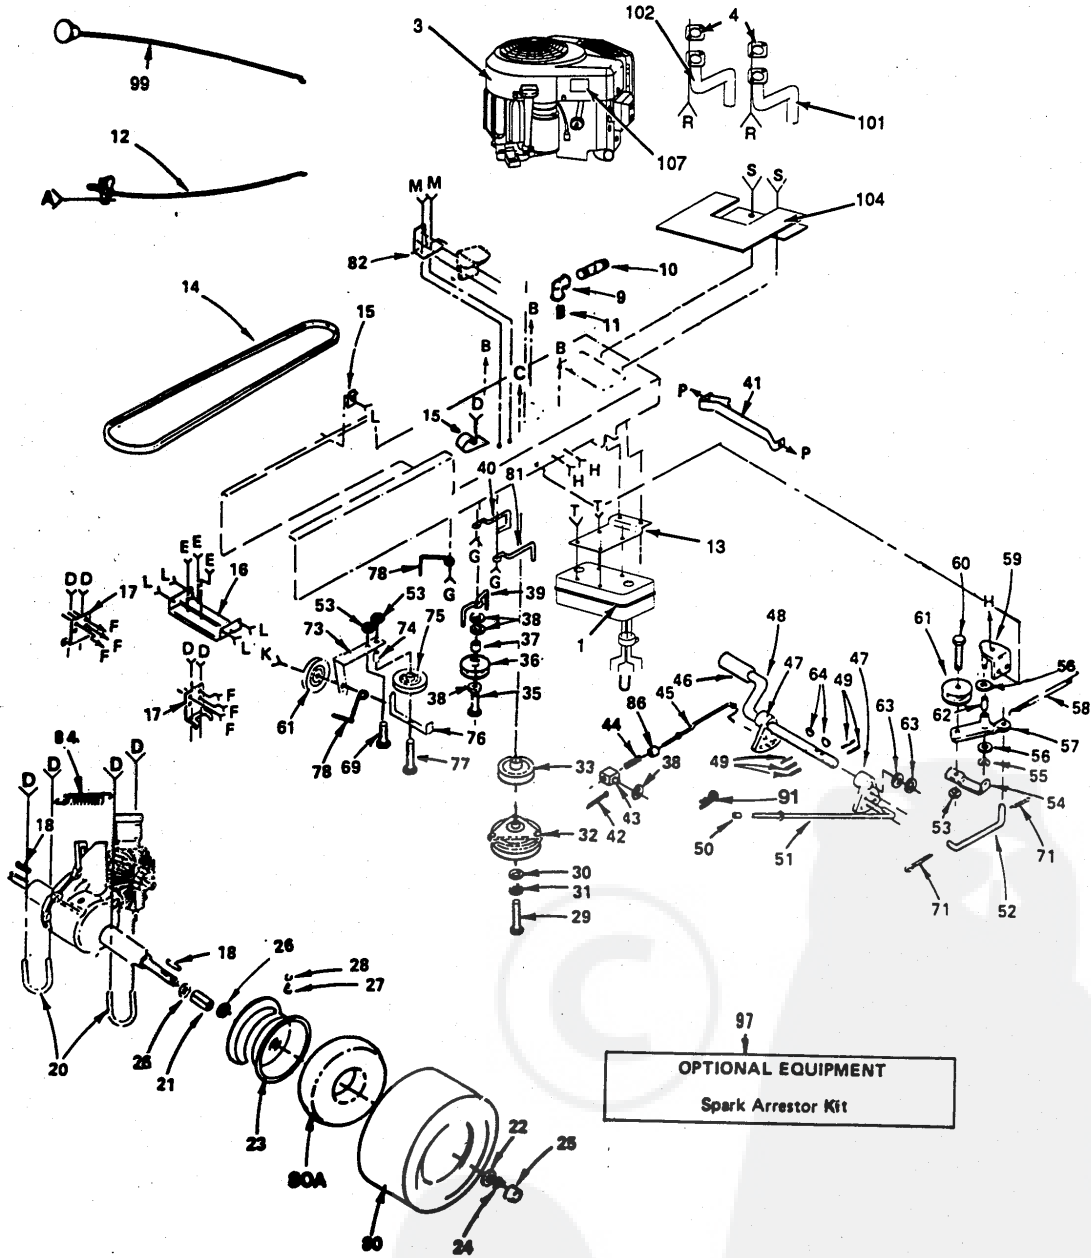

NOTE: ALL COMPONENT DIMENSIONS GIVEN IN U.S. INCHES - 1 INCH = 25.4 MM

REPAIR PARTS

15 H.P. LAWN TRACTOR

DRIVE

REPAIR PARTS

15 H.P. LAWN TRACTOR

DRIVE KEY PART NO. NO.	DESCRIPTION	KEY PART NO. NO.	DESCRIPTION
1	122440X	58	105709X
2	9151R	59	105724X
3	303777	60	74760624
4	122441X	61	106298X
9	13200300	62	105706X
10	13280336	63	19252016
11	91084	64	2228M
12	122926X	65	17720408
13	122439X	66	17490624
14	123461X	67	11050600
15	5320R	68	74760612
16	108191X	69	74760616
17	108094X	70	72140606
18	9396E	71	76020412
19	73510600	73	108214X
20	108093X	74	101279K
21	108097X	75	105307X
22	19332616	76	108216X
23	108457X361	77	74760648
24	12000053	78	105597X
25	104757X	79	10040600
26	19332416	80	106268X
27	65139	80A	7152J
28	59192	81	120443X
29	74610764	82	108236X
30	108252X	83	17021008
31	10040400	84	110422X
32	108218X	85	74760636
33	109842X	86	120322X004
35	74760644	88	19091016
36	4859J	89	72140506
37	4470J	90	73680500
38	19131312	91	4939M
39	109070X	92	17490508
40	120136X	94	17190408
41	109169X	95	17450808
42	76020412	96	123161X
43	108212X	97	121851X
44	108661X	98	17490608
45	121091X	99	123072X
46	8883R	100	17030808
47	106918X	101	122435X
48	108096X	102	122434X
49	1572H	103	17490512
50	71673	104	122981X
51	105844X	105	2751R
52	105710X	106	122442X
53	73680600	107	123161X
54	106499X		
55	12000039		
56	110812X		
57	105707X		
	Muffler		62)
	Grommet		Spring, Return, Clutch
	Engine 15 H.P., Type No. 0015-02		Bracket, Clutch
	Gasket		Bolt, Hex, 3/8 - 16 x 1-1/2
	Coupling, Pipe, Std. 3/8 - 18 NPT		Pulley, Idler
	Elbow - 90°, 3/8 - 18 NPT		Bearing
	Nipple, Pipe		Washer, 25/32 x 1-1/4 x 16 Ga.
	Plug - 1/4		Key, Woodruff No. 9
	Control, Choke		Screw, Hex Thread Cut, 1/4 - 20 x 1/2
	Bracket - Muffler, Mounting		Bolt, Hex Washer Thd. Rolling 3/8 - 16 x 1-1/2
	V-Belt, Drive		Washer - Lock Ext. Tooth 3/8
	Clip		Bolt, Hex 3/8 - 16 x 3/4
	Plate, Transaxle Support		Bolt, Hex 3/8 - 16 x 1
	Bracket, Transaxle		Bolt, Carr., 3/8 - 16 x 3/4
	Key - Square 1/4 x 2		Pin, Cotter, 1/8 x 3/4
	Nut-Keps 3/8 - 16		Bracket, Idler
	U-Bolt, 3/8 - 16 x 2-3/4		Spacer, Split
	Spacer, Split		Pulley - Idler
	Washer, 1-1/32 x 1-5/8 x 16 Ga.		Keeper, Belt
	Rim - Rear 8"		Bolt-Hex 3/8 - 16 x 3
	E-Ring		Belt - Retainer
	Cap, Hub, Rear		Washer - Lock 3/8
	Washer 1-1/32 x 1-1/2 x 16 Ga.		Tire - 18 x 9.50 x 8
	Stem, Valve		Tube (not furnished with tractor)
	Cap, Valve		Keeper - Engine, Belt, R.H.
	Bolt, Hex 7/16 - 20 x 4		Bracket - Switch
	Washer, 15/32 x 1-3/8 x 1/4		Screw - Tap, Hex Hd. no. 10 - 24 x 1/2 Type T
	Washer, Lock 1/4		Spring, Brake Return
	Clutch - Electric		Bolt - Hex 3/8 - 16 x 2-1/4
	Pulley-Engine		Spacer
	Bolt, Hex 3/8 - 16 x 2-3/4		Washer 9/32 x 5/8 x 16 Ga.
	Idler, Flat		Bolt - Rd. Hd. Sq. Nk. 5/16 - 18 x 3/4
	Spacer		Nut - Lock 5/16 - 18
	Washer, 13/32 x 13/16 x 12 Ga.		Spring-Retainer
	Keeper, Belt		Screw-Hex Washer Thd. Roll. 5/16 - 18 x 1/2 Ty TT
	Keeper, Belt, Engine, L.H.		Screw - Washer Thd. Roll. 1/4 - 20 x 1/2
	Clutch Retainer Assembly		Screw, Spider Lock #8 x 1/2
	Pin, Cotter 1/8 x 3/4		Decal, Engine
	Trunnion		Spark Arrestor
	Spring-Rod, Brake		Screw
	Rod, Brake		Control - Throttle
	Cover, Pedal		Screw, Spider Lock Hex. Hd. 8 x 1-1/2
	Arm, Brake		Tube - Manifold R.H.
	Shaft, Foot Pedal		Tube - Manifold L.H.
	Pin, Roll, 3/16 x 1		Screw Hex. Wsh. Thd. Roll. 5/16 - 18 x 3/4
	Cap		Shield - Heat
	Rod, Brake, Park		Clip
	Link, Clutch		Bolt, Metric
	Nut, Lock 3/8 - 16		Decal - Engine Instructions
	Retainer, Belt		
	Klip Ring		
	Washer, Hardened		
	Bellcrank Assembly (Incl. Key No.		