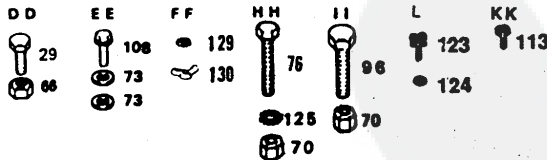

KEY NO.	PART NO.	DESCRIPTION	KEY NO.	PART NO.	DESCRIPTION
1	121442X	Seat	64	122100X	Grill Assembly
2	121247X	Pan-Seat	65	105529X	Bolt - Shoulder 5/16 - 18
3	105513X	Bracket-Pivot, Seat	66	73680500	Nut- Lock 5/16 - 18
4	120822X	Decal-Caution	67	74760612	Bolt - Hex 3/8 - 16 x 3/4
5	121642X388	Fender	68	105838X	Retainer - 1/4 Turn
6	106202X	Reflector, Rear	69	105751X	Stud - 1/4 Turn
7	121586X	Decal-Fender	70	73680600	Nut - Crownlock 3/8 - 16
9	105511X	Strap-Fender	71	17490608	Screw - Hex Washer Thread Rolling 3/8 - 16 x 1/2
10	121067X	Spring-Compression R.H.	72	17490612	Screw - Hex Washer Thread Rolling 3/8 - 16 x 3/4
11	105531X	Nut-Push	73	108105X	Shield - Heat
12	105508X	Bracket-Fender	74	72140606	Bolt - Carriage 3/8 - 16 x 3/4
13	6431J	Pad-Spacer	75	17431008	Screw - Hex Self Tapping No. 10 - 16 x 1/2
14	121221X	Cap-Fuel	76	74760616	Bolt - Hex 3/8 - 16 x 1
15	106020X	Tank-Fuel	77	121794X	Cover - Access
16	3645J	Bushing	78	123091X	Baffle - Vertical
17	8710J	Stem-Tank, Fuel	79	19091216	Washer 9/32 x 3/4 x 16 Ga.
18	6999R	Clamp-Hose	80	9151R	Grommet
19	8546R	Line-Fuel	81	73220400	Bolt - Hex 1/4 - 20
21	105523X	Panel-Dash, L.H.	82	74760532	Bolt - Hex 5/16 - 18 x 2
22	109219X	Deflector - Debris	83	73510500	Nut - Keps 5/16 - 18
23	74760610	Bolt-Hex 3/16 - 16 x 5/8	84	17211010	Screw - Hex Head Washer Hd. Tap. No. 10-16 x 5/8
24	105465X388	Footrest - L.H.	85	104755X	"J" Fastener
25	101892X	Decal-Clutch/Brake	86	17490512	Screw - Hex Washer Thread Rolling 5/16 - 18 x 3/4
26	108682X	Decal-Drive Belt	87	105037X	Strip - Foam
27	109864X	Pad-Footrest	88	7605J	Bolt - Shoulder 1/4 - 20
28	121306X	DrawBar	89	73680400	Nut - Lock 1/4 - 20
29	74760510	Bolt-Hex 5/16 - 18 x 5/8	90	74191008	Screw - Pan Hd. Machine No. 10-24 x 1/2
30	74180512	Screw-mach. Cr. Thd. 5/16 - 18 x 3/4	91	10071000	Washer - Lock No. 10
31	121278X	Chassis	93	19131312	Washer 13/32 x 13/16 x 12 Ga.
32	108372X388	Footrest - R.H.	96	74760612	Bolt - Hex 3/8 - 16 x 3/4
33	110828X	Panel-Dash, R.H.	98	109808X	Latch - Hood
34	4171R	Clip - Insulated	99	73731000	Nut - Keps 10 - 24
35	110436X	Grommet	100	7206J	Spacer - Split 10 x 3/4
36	109252X	Shield-Debris	101	19070818	Washer 7/32 x 1/2 x 18 Ga.
37	108106X013	Saddle	102	74981020	Screw - Mach. Cr. Pan 10-24 x 1-1/4
38	1554J	Bushing - Steering	104	19111116	Washer 11/32 x 11/16 x 16 Ga.
39	109820X	Decal - Instruction, Operating	106	10090400	Washer - Lock 1/4
40	104805X	Dash Assembly - Lower	109	2751R	Clip
41	121312X	Dash	113	121144X	Bolt - Shoulder 5/16 - 18
42	2029J	Nut-Weld	114	19171912	Washer 15/32 x 1 x 16 Ga.
43	121723X011	Plate - Dash	116	121236X	Spacer
46	108372X388	Panel - Side, L.H.	120	110853X	Bracket Assembly, R.H.
47	122925X	Decal - Side Panel, 15 H.P.	121	110852X	Bracket Assembly, L. H.
50	106784X	Strap Assembly - Hinge, Rear	122	105419X388	Strap - Grill
51	104618X	Strap Assembly - Hinge, Front	123	1200068X	Adjustment Knob
52	108370X388	Hood	124	19171912	Washer 17/32 x 1 - 3/16 x 12 Ga.
53	5479J	Plug - Button	125	11050600	Lockwasher 3/8 Ext. Tooth
54	110829X	Support Assembly - Dash	126	19131614	Washer 13/32 x 1 x 14 Ga.
55	106965X	Plate - Support, Battery	127	17190412	Screw Thrd. Roll 1/4 - 20 x 3/4
56	121588X	Decal, Hood	128	19091216	Washer 9/32 x 3/4 x 16 Ga.
57	108371X388	Panel - Side, R.H.	129	11030400	Lockwasher Ext. Tooth
58	121587X	Decal - Hood	130	73490400	Wingnut
59	104613X	Bezel Assembly	131	11050400	Washer 1/4 Est. Tooth
60	106395X	Lens	132	19111212	Washer 11/32 x 3/4 x 12 Ga.
61	110855X	Support - Grill, L.H.	134	121248X	Bushing, Snap .80
62	110854X	Support - Grill, R.H.	135	73900400	Lock Nut, Flange 1/4
63	105839X	Receptacle - 1/4 Turn	136	121246X	Bracket, Switch Mount
			137	121249X	Spacer, Split .28 x .88
			138	72170410	Bolt, Carr. 1/4 x 1-1/4
			139	121251X	Foam Strip
			140	121250X	Spring, Compression
			141	74641008	Screw, Pan Hd. #10 - 32
			142	73951000	Nut, Keps #10

NOTE: ALL COMPONENT DIMENSIONS GIVEN IN U.S. INCHES - 1 INCH = 25.4 MM