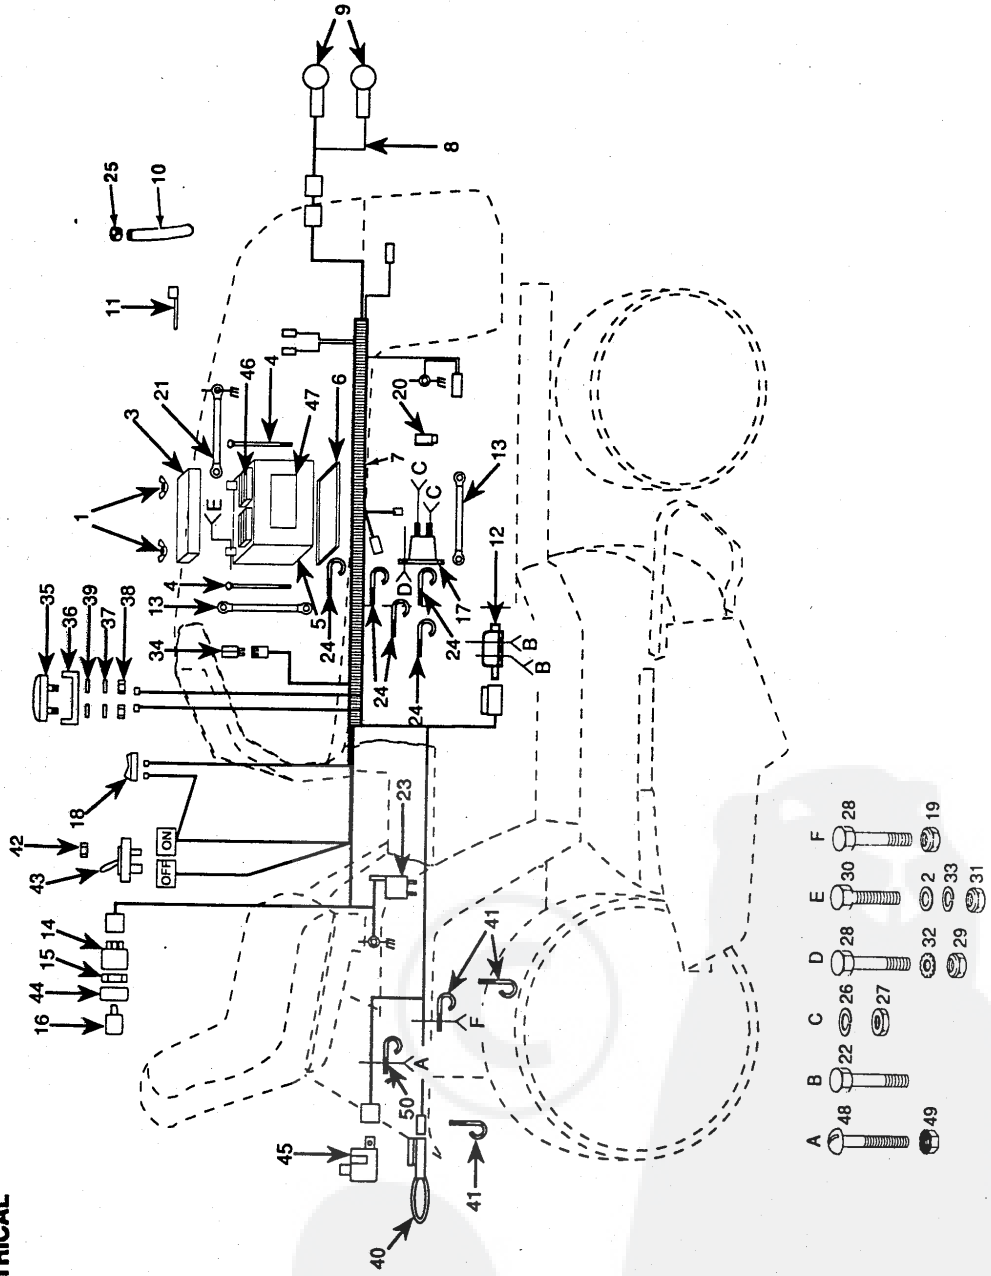

REPAIR PARTS

15 H.P. LAWN TRACTOR

ELECTRICAL

REPAIR PARTS

ELECTRICAL

15 H.P. LAWN TRACTOR

KEY PART NO. NO.	DESCRIPTION	KEY PART NO. NO.	DESCRIPTION
1	123198X	28	74780408 Bolt-Hex 1/4-20 x 1/2 Gr. 5
2	19091016	29	73510400 Nut-Keps, Hex 1/4-20
3	102476X	30	74760412 Bolt-Hex 1/4-20 x 3/4
4	72240460	31	73220400 Nut-Hex 1/4-20
		32	11050400 Washer-Lock 1/4 Ext Tooth
5	121537X	33	10040400 Lockwasher 1/4
6	7603J	34	108824X Fuse-30 Amp.
7	122910X	35	9433R Ammeter
8	110859X	36	6009J Bracket-Ammeter
9	7662J	37	10101000 Lockwasher No. 10
10	100541K	38	73911000 Nut
11	7192J	39	19070818 Washer 7/32 x 1/2 x 18 Ga.
12	104445X	40	102501X Loop-Wire
13	4206J	41	235R Clip-Insulated
14	102972X	42	4022J Nut - Hex
15	109788X	43	4021J Switch PTO
16	109434X	44	109787X Bezel, Ignition
17	109081X	45	121305X Switch, Seat
18	110712X	46	121264X Cap, Battery (Set)
19	73680400	47	121549X Decal, Battery
20	719J	48	74641008 Screw 10-32 x 1/2
21	4207J	49	73951000 Nut-Keps 10-32
22	17021008	50	4171R Clip-Insulated
23	109748X	---	122884X Owners Manual (English)
24	2751R	---	101539X Sheet-Instruction, Tractor 15° Slope (English)
25	109596X	---	122886X Owners Manual (French)
26	10090400	---	101572X Sheet-Instruction, Tractor 15° Slope (French)
27	73350400	---	120663X Sheet-Instruction, Tractor 15° Slope (German)