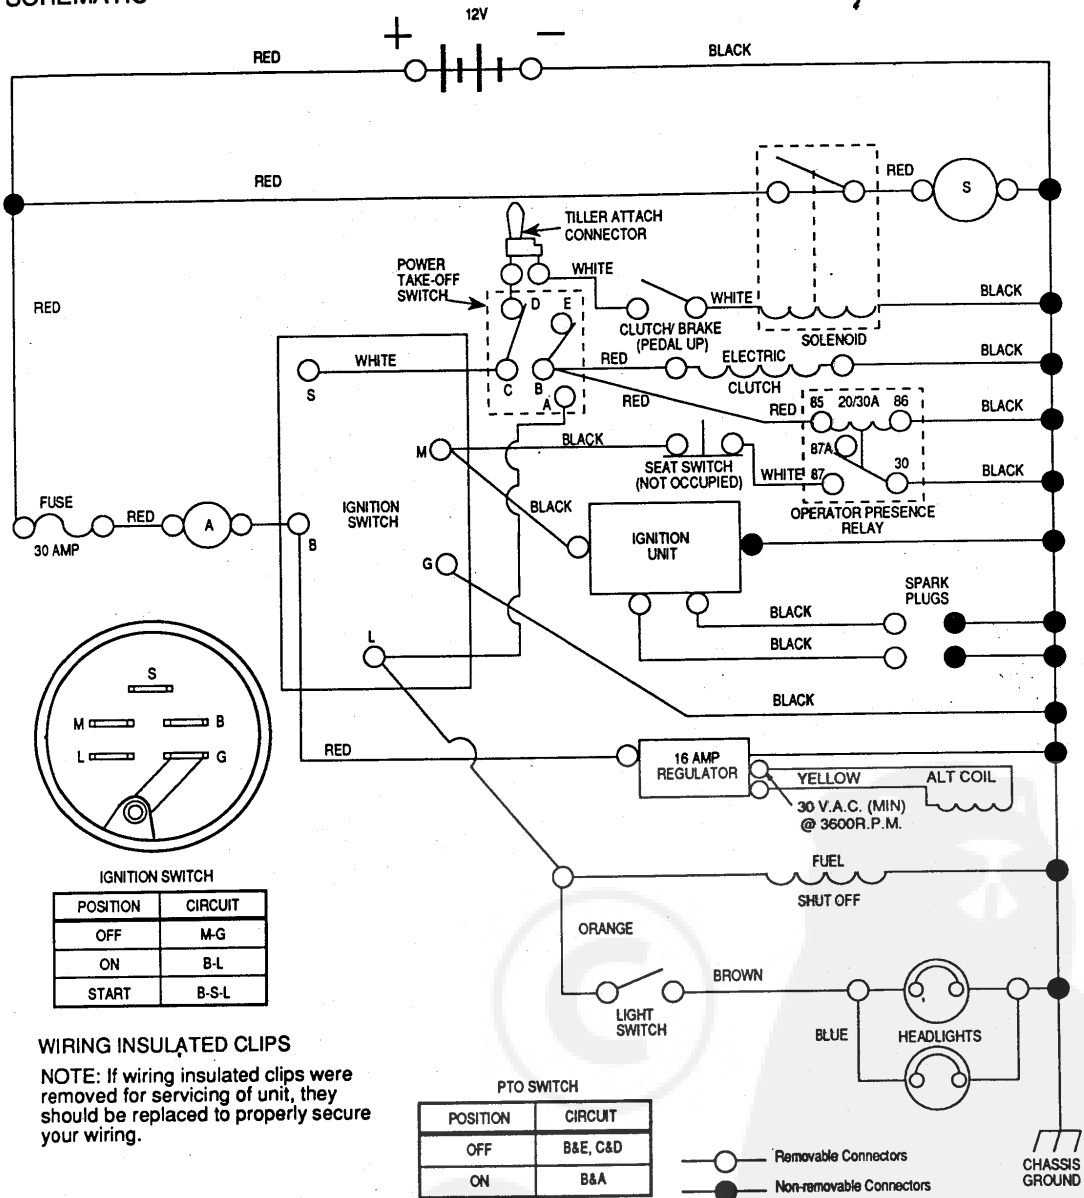

REPAIR PARTS

15 H.P. LAWN TRACTOR

SCHEMATIC