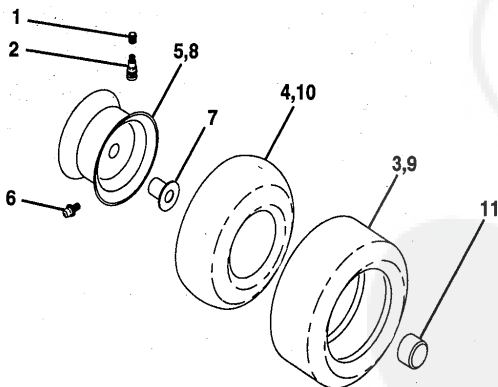

WHEELS AND TIRES

KEY NO.	PART NO.
1	59192
2	65139
3	106222X
4	59904
5	106732X551
6	278H
7	9040H
8	106108X551
9	138468
10	7152J
11	104757X
--	144334

DESCRIPTION
Cap Valve Tire
Stem Valve
Tire F Ts 15 X 6 0 - 6 Service
Tube Front (Service Item Only)
Rim Asm 6"front White Service
Fitting Grease (Front Wheel Only)
Bearing Flange (front Wheel Only)
Rim Asm 8"rear White Service
Tire R Ts 20x8-8 C Service
Tube Rear (Service Item Only)
Cap Axle Blk 1 50 X 1 00
Sealant, Tire (10 oz tube)