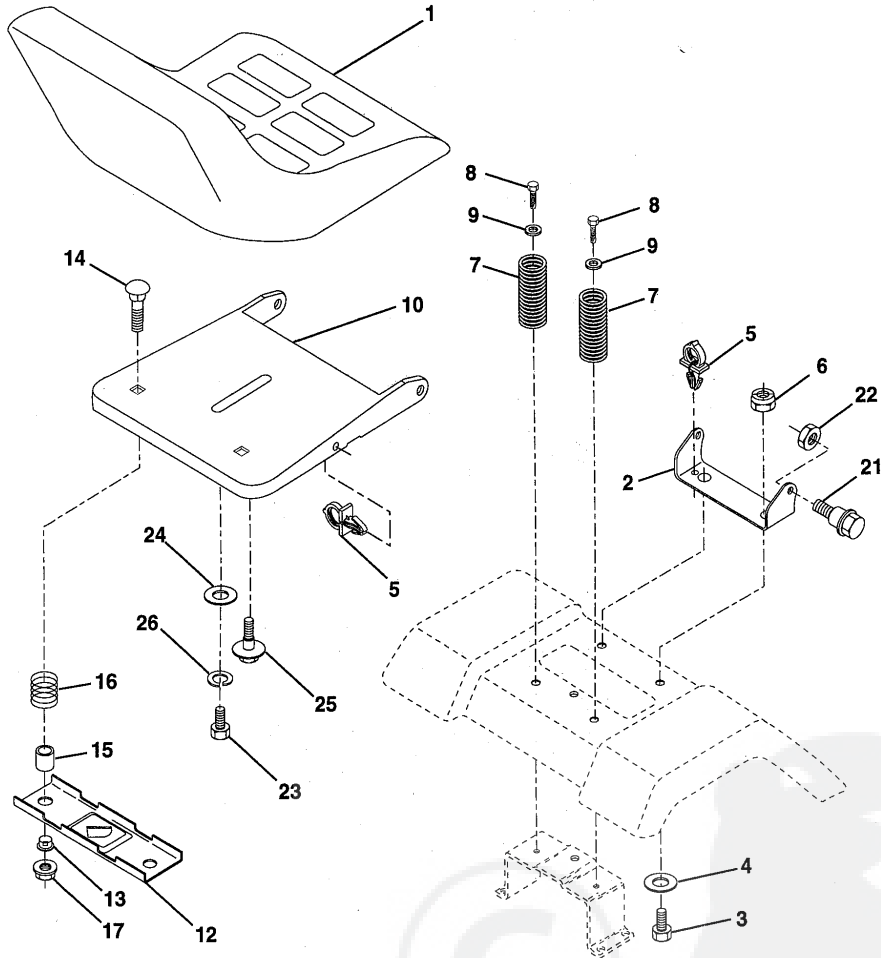

REPAIR PARTS

TRACTOR - - MODEL NUMBER LT4216C

SEAT

KEY NO.	PART NO.	DESCRIPTION
1	127428	Seat
2	140551	Bracket Pivot Seat 8 720
3	74760616	Bolt Fin Hex 3/8-16unc X 1
4	19131610	Washer 13/32 X 1 X 10 Ga
5	145006	Clip Push-In Hinged
6	73800600	Nut Lock Hex w/Wsh 3/8-16
7	124181X	Spring Seat Cprsn 2 250 Blk Zi
8	17490616	Screw Thdrol 3/8-16 X 1 Ty-tt
9	19131614	Washer 13/32 X 1 X 14 Ga
10	140552	Pan Seat
12	121246X	Bracket Mounting Switch