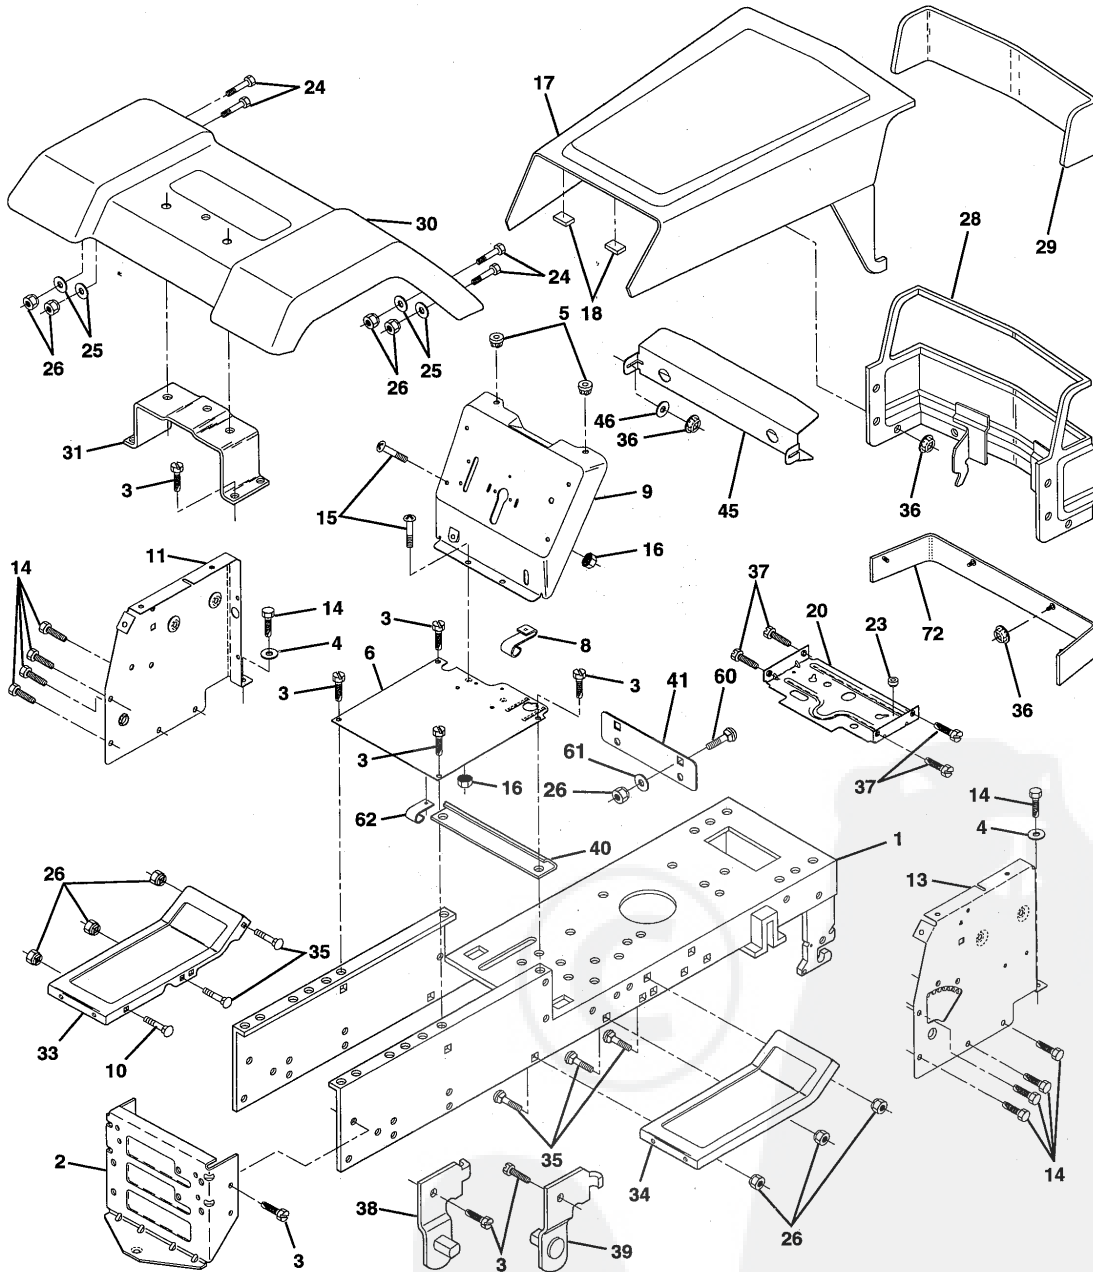

REPAIR PARTS

TRACTOR - - MODEL NUMBER LT4216C

CHASSIS AND ENCLOSURES

REPAIR PARTS

TRACTOR - - MODEL NUMBER LT4216C

CHASSIS AND ENCLOSURES

KEY NO.	PART NO.	DESCRIPTION
1	145501	Chassis Widmt 11ga
2	140356	Drawbar Stretch 94
3	17490612	Screw Thdrol 3/8-16x3/4 Ty-tt
4	19131216	Washer 13/32 X 3/4 X 16 Ga
5	146077	Bumper Snap-In
6	145206	Saddle
8	126471X	Clip Insulator .406 Mtg. Hole
9	146757X012	Dash 1-pc M W/i Chk Sym
10	72140608	Bolt Rdhd Sqnk 3/8-16unc X 1
11	135464	Panel Dash LH
13	124031X012	Panel Dash RH Weldment
14	17490608	Screw Thdrol 3/8-16x1/2 Ty-tt
15	74180512	Screw Mach TRHD 5/16-18uncx3/4
16	73510500	Nut Keps 5/16-18 Unc
17	146460X550	Hood Asm
18	126938X	Bumper Hood
20	145210	Plate, Battery/Fuel Tank
23	124028X	Bushing Snap
24	74780616	Bolt Fin Hex 3/8-16unc X 1 Gr. 5
25	19131312	Washer 13/32 X 13/16 X 12 Ga
26	73800600	Nut Hex w/Ins 3/8-16 Unc
28	133951	Grille Asm
29	133805	Lens Grille HI Bar Clear
30	140001X550	Fender Pnt LT W/Shift
31	139976	Bracket Support Fender
33	145244X500	Footrest Pnt LH Ms-500
34	145243X500	Footrest Pnt RH Ms-500
35	72110606	Bolt Rdhd Sht Sqnk 3/8-16 X3/4
36	108067X	Nut Pal
37	17490508	Screw, Thdrol. 5/16-18 x 1/2
38	139886	Bracket Asm Pvt42 LH MWR Rear
39	139887	Bracket Asm Pvt42 RH MWR Rear
40	139977	Spacer Fender
41	139978	Plate Extension Fender
45	132257	Bezel Light Lt
46	127316X	Retainer
60	72140606	Bolt Rdhd Sqnk 3/8-16 x 3/4
61	19171416	Washer 17/32 x 7/8 x 16 Ga.
62	141606	Clip Wire
72	109745X550	Strap Pnt Grille Ms-550
--	5479J	Plug Button Blk .359 Dia Choke