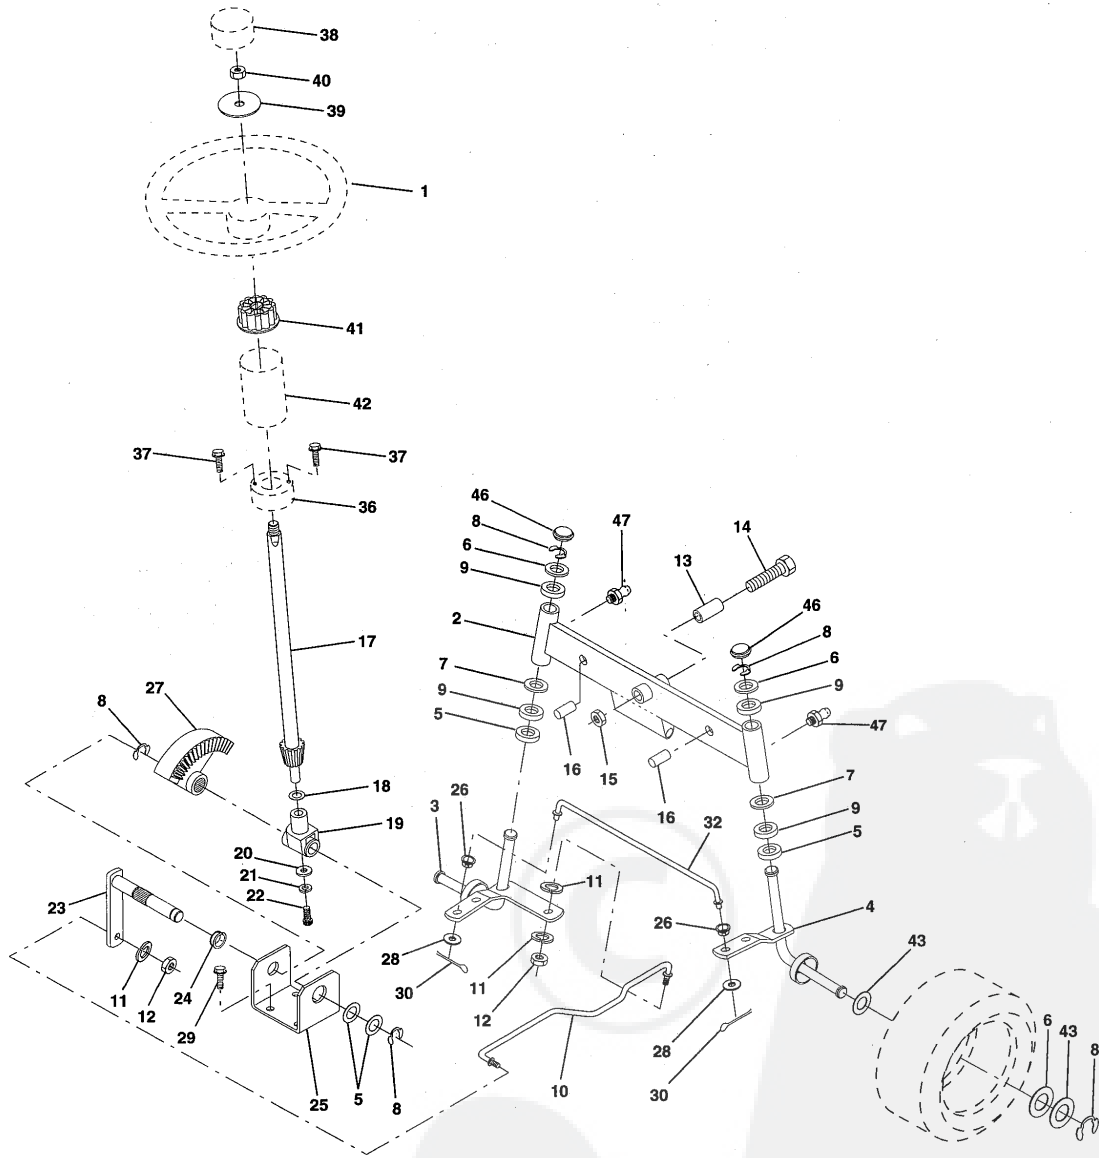

REPAIR PARTS

TRACTOR - - MODEL NUMBER LT4216C

STEERING ASSEMBLY

REPAIR PARTS

TRACTOR - - MODEL NUMBER LT4216C

STEERING ASSEMBLY

KEY NO.	PART NO.	DESCRIPTION
1	133741	Wheel Steering Ayp/kelch Blk
2	142033	Axle Asm Fr LT W/gzks 38/42
3	135227	Spindle Asm LH
4	135228	Spindle Asm RH
5	6266H	Bearing Race Thrust Harden
6	121748X	Washer 25/32 X 1-5/8 X 16 Ga
7	19272016	Washer 27/32 X 1-1/4 X 16 Ga
8	12000029	Ring Klip #t5304-75
9	3366R	Bearing Col Strg Blk
10	130468	Link Drag Sol Ball Jt 20 064
11	10040600	Washer Lock Hvy Hlcl Spr 3/8
12	73610600	Nut Fin Hex 3/8-24 Unf
13	110438X	Spacer Bearing Axle Front
14	74011056	Bolt Hex 5/8-11 Unc X 3-1/2
15	73901000	Nut Lock Flange 5/8-11 Unc
16	132624	Pin Axle 5/8 X 1 55/1 54 Lg
17	132614	Shaft Asm Strg 5/8 X 15 19 LT
18	57079	Washer Thrust 515x 750x 033
19	124035X	Support Shaft
20	126684X	Washer Shim 1/4 X 5/8 X 062
21	10040400	Washer Lock Hvy Helical 1/4
22	71070410	Screw Hex Socket 1/4-20 X 5/8
23	127501	Shaft Asm Pittman
24	109816X	Nyliner Snap In
25	124036X	Bracket Steering
26	126847X	Bushing Link Drag Blk LR
27	136874	Gear Sector 22 Teeth
28	19131416	Washer 13/32 X 7/8 X 16 Ga
29	17490612	Screw Thdrol 3/8-16x3/4 Ty-tt
30	76020412	Pin Cotter 1/8 X 3/4 Cad
32	130465	Rod Tie Wire Form 19 75 Mech
36	132196	Bushing Strg 5/8 Id Dash
37	17431008	Screw Slftp #10-16 X 1/2 Ty-b
38	133742	Cap Wheel Steer Ayp/kelch Blk
39	19133808	Washer 13/32 X 2-3/8 X 8 Ga
40	7810H	Nut Lock Center 3/8-24unf
41	104820X	Adaptor Wheel Strg 640/ 635id
42	124418X	Boot Shaft Steering Blk
43	121749X	Washer 25/32 X 1 1/4 X 16 Ga
46	121232X	Cap Spindle Fr Top Blk
47	6855M	Fitting Grease