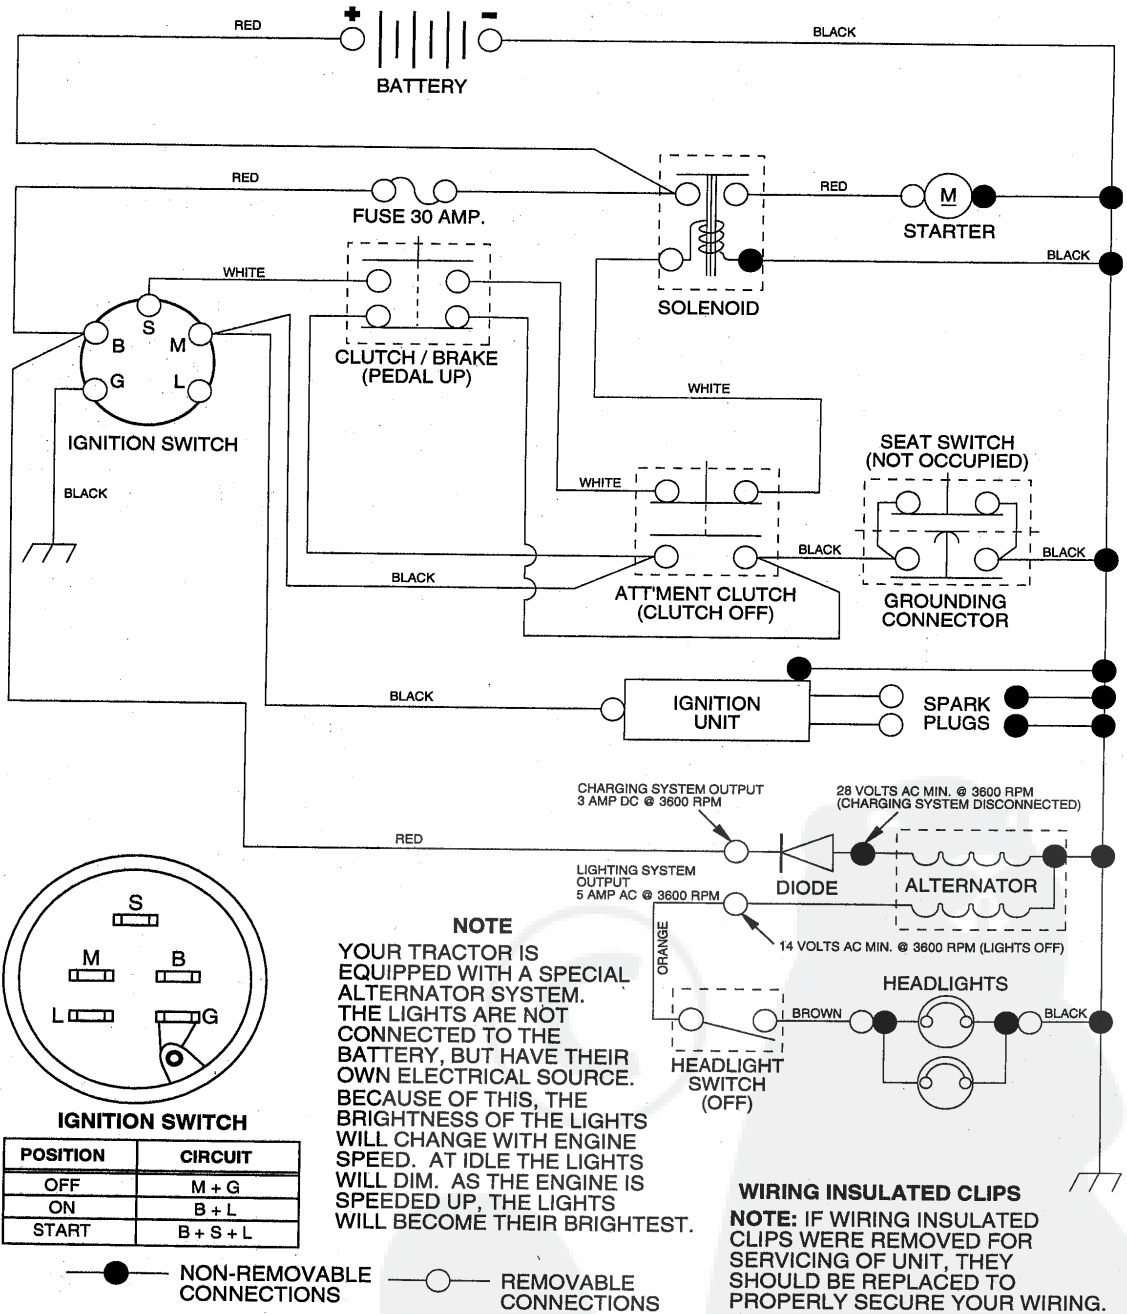

TRACTOR -- MODEL NUMBER LT4216C

SCHEMATIC