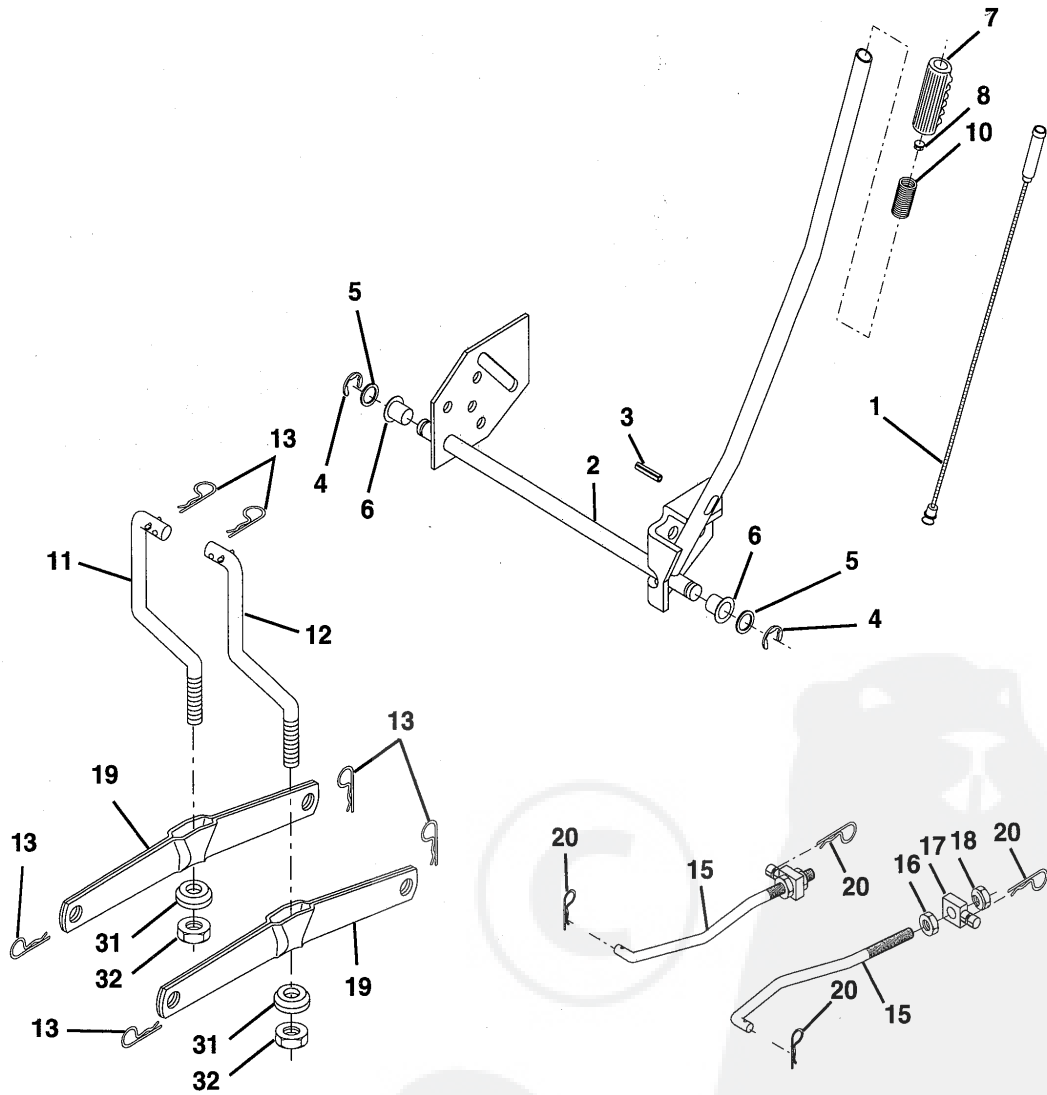

NOTE: All component dimensions given in U.S. inches.
1 inch = 25.4 mm

REPAIR PARTS

TRACTOR - - MODEL NUMBER LT4216C

MOWER LIFT

REPAIR PARTS

TRACTOR - - MODEL NUMBER LT4216C

MOWER LIFT

KEY NO.	PART NO.	DESCRIPTION
1	136973	Wire Asm Inner W/plunger 17 32
2	122507X	Shaft Asm Lift 9 680
3	105767X	Pin Groove 1 500 Zinc
4	12000002	E Ring #5133-62
5	19211621	Washer PLTD 21/32 X 1 X 21ga
6	120183X	Bearing Nylon Blk 629 Id
7	109413X	Grip Handle Bicycle Matte Blk
8	124526X	Button Plunger Black
10	122512X	Spring Cprsn 3 750 Oiled
11	139865	Link Lift LH Fixed Length
12	139866	Link Lift RH Fixed Length
13	4939M	Retainer Spring
15	127218	Link Front
16	73350800	Nut Jam Hex 1/2-13 Unc
17	130171	Trunnion Blk Zinc
18	73800800	Nut Lock W/wsh 1/2-13unc
19	139868	Arm Suspension Rear
20	3146R	Retainer Spring
31	140302	Bearing Pvt. Lift
33	73540600	Nut Crownlock 3/8-24