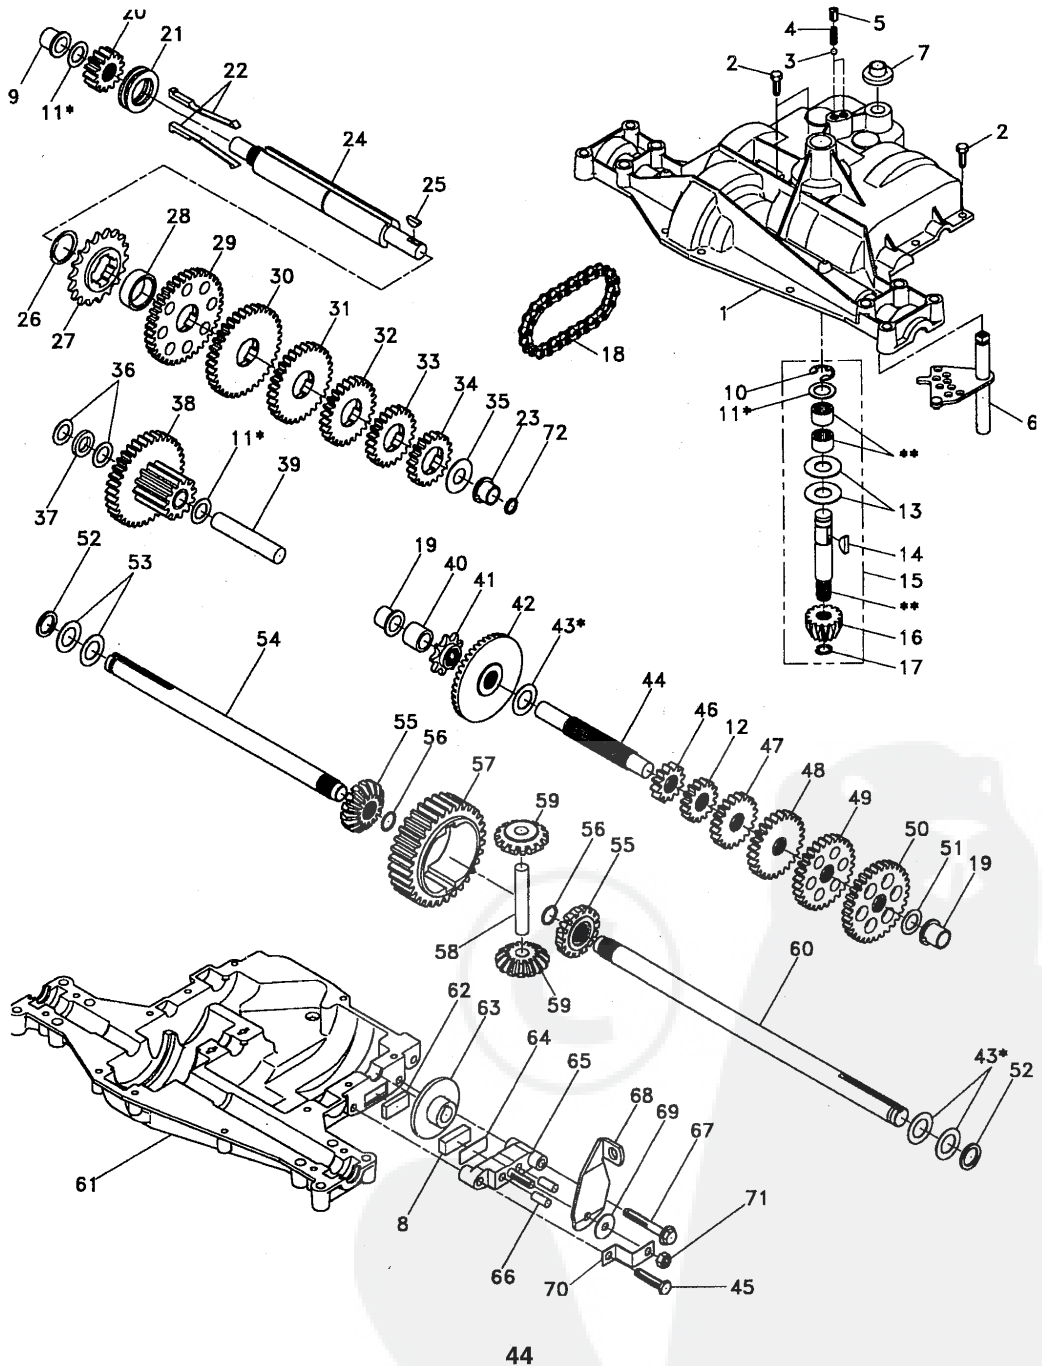

REPAIR PARTS

TRACTOR - - MODEL NUMBER LT4216C

DANA TRANSAXLE - MODEL NUMBER 4360-96

REPAIR PARTS

TRACTOR - - MODEL NUMBER LT4216C

DANA TRANSAXLE - MODEL NUMBER 4360-96

KEY PART NO. NO.	DESCRIPTION	KEY PART NO. NO.	DESCRIPTION
1	132671 Housing, Upper	39	124639X Shaft, Idler
2	2274J Screw, Tapping, Large 1/4-20 x .734	40	120472X Spacer .633 x .87 x .755
3	134400 Ball, Detent	41	105928X Sprocket, 9 Teeth
4	105904X Spring, Detent	42	106605X Gear, Bevel, 42 Teeth
5	105905X Screw, Set	43	134394 Assembly, Kit, Shim, .750 Shaft
6	138235 Kit, Shifter Assembly	44	120473X Shaft, Drive
7	134399 Boot, Shifter	45	106596X Screw, Tapping, Large 5/16-18 x 1.44
8	120951X Puck, Friction	46	142678 Gear, Spur, 12 Teeth
9	148266 Bearing, Flange	47	120407X Gear, Spur, 20 Teeth
10	2225J Ring, Retaining	48	106589X Gear, Spur, 25 Teeth
11	134793 Assembly, Kit, Shim, .625 Shaft	49	120408X Gear, Spur, 28 Teeth
12	143679 Gear, Spur, 15 Teeth	50	105937X Gear, Spur, 31 Teeth
13	120415X Washer, Plain .632 x 1.38 x .046	51	2226J Washer, Plain .632 x 1.00 x .060
14	142674 Key, Woodruff, #9	52	134401 Washer, Neoprene
15	106846X Assembly, Kit, Input Shaft	53	2264J Washer, Plain .758 x 1.25 x .031
16	106095X Pinion, Bevel, 14 Teeth	54	120474X Axle, L.H.
17	105909X Ring, Retaining	55	110081X Gear, Miter, 15 Teeth
18	105910X Chain, 24 Pitches	56	105941X Ring, Retaining
19	105911X Bearing, Flange	57	110071X Gear, Spur, 32 Teeth
20	142675 Gear, Spur, 14 Teeth	58	120952X Shaft, Cross
21	148267 Collar, Clutch	59	110082X Gear, Miter, 15 Teeth
22	138237 Assembly, Kit, Clutch Keys	60	120475X Axle, R.H.
23	148268 Bearing, Flange	61	142680 Housing, Lower
24	142676 Shaft, Intermediate	62	120961X Puck, Friction
25	2244J Key, Woodruff, #61	63	7294J Disc, Brake
26	105916X Ring, Retaining	64	108989X Spacer
27	120470X Sprocket, 18 Teeth	65	120953X Jaw, Brake
28	110070X Spacer	66	120954X Pin, Dowel
29	142677 Gear, Spur, 37 Teeth	67	134799 Screw, Tapping 5/16-18 x 2.25
30	142681 Gear, Spur, 35 Teeth	68	138244 Lever, Actuating
31	124644X Gear, Spur, 30 Teeth	69	108996X Washer, Plain .321 x 1.00 x .055
32	108980X Gear, Spur, 25 Teeth	70	120956X Bracket, Anti-Rotation
33	120406X Gear, Spur, 22 Teeth	71	73810500 Locknut 5/16-24
34	134796 Gear, Spur, 19 Teeth	72	148269 Seal, Oil
35	105925X Washer, Plain .640 x 1.37 x .061	73	120416X Grease
36	2232J Washer, Plain .632 x 1.00 x .026		
37	108978X Spacer .630 x 1.00 x .169		
38	110079X Assembly, Gear, Combination, 12 Teeth and 35 Teeth		

NOTE: All component dimensions given in U.S. inches
1 inch = 25.4 mm