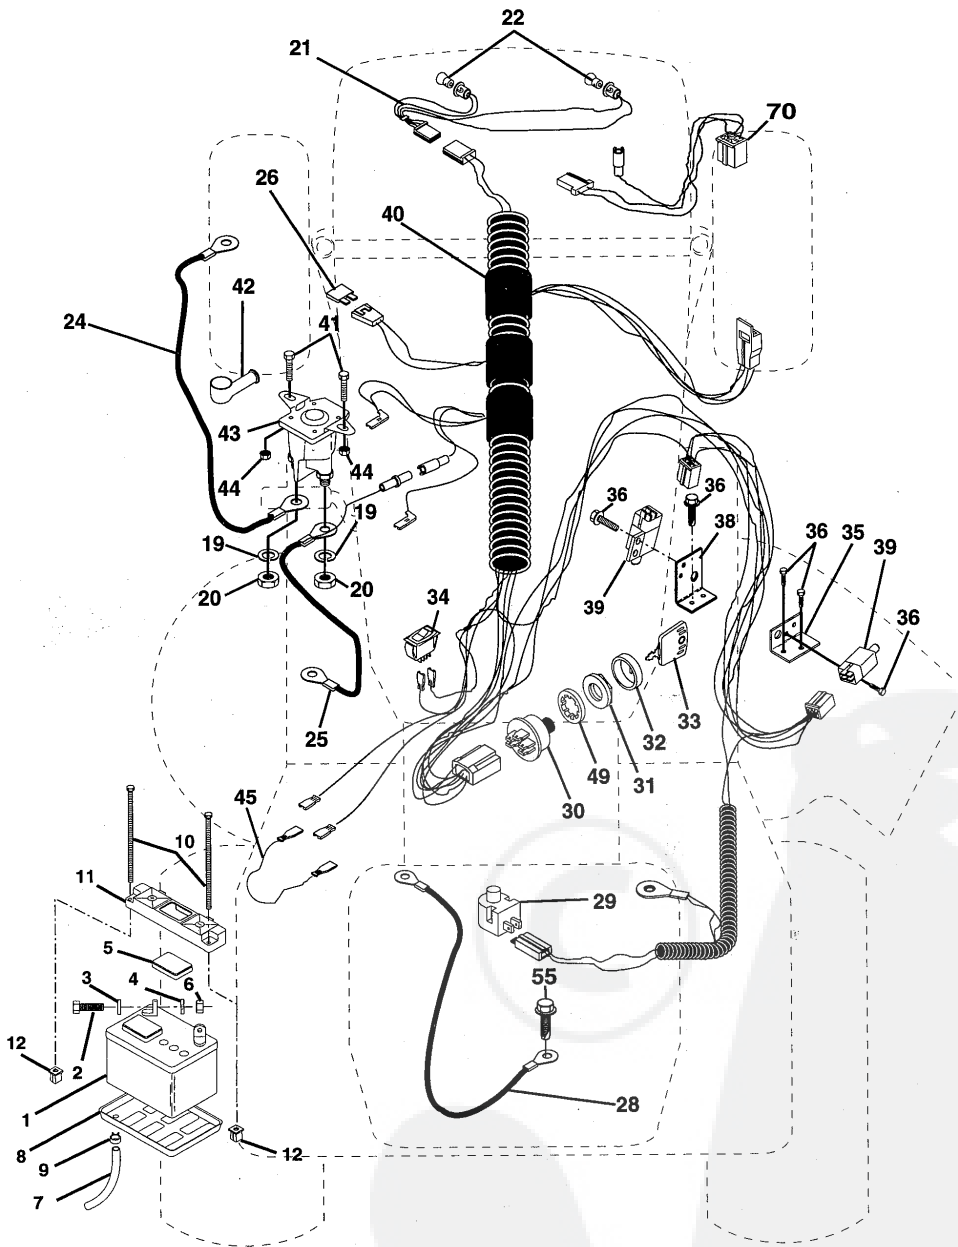

REPAIR PARTS

TRACTOR -- MODEL NUMBER LT4216C

ELECTRICAL

REPAIR PARTS

TRACTOR -- MODEL NUMBER LT4216C

ELECTRICAL

KEY NO.	PART NO.	DESCRIPTION
1	121265X	Battery 12 Volt 25 Amp
2	74760412	Bolt Hex Hd 1/4-20unc X 3/4
3	19091016	Washer 9/32 X 5/8 X 16 Ga
4	10040400	Washer Lock Hvy Helical 1/4
5	121264X	Caps Battery 20/25/30 AMP
6	73220400	Nut Fin Hex 1/4-20 Unc
7	7697J	Tube Plastic 46"
8	7603J	Tray Battery
9	109596X	Clamp Hose Olive
10	145211	Bolt Btr Ftr 1/4-20 x 7.5 zinc
11	145209	Holddown Battery Dash Mount
12	145769	Nut Push Nylon 1/4" Battery Front
19	10090400	Washer Lock 1/4
20	73350400	Nut Jam Hex 1/4-20 Unc
21	136850	Harness Asm Light W/4152j
22	4152J	Bulb Light #1156
24	4206J	Cable Battery 6 Ga 22"red
25	146148	Cable Battery 6 Ga 22"red w/16 wire
26	108824X	Fuse 30 AMP Auto Green
28	145491	Cable Ground 6 Ga 21"black
29	121305X	Switch Plunger Nc Gray
30	144921	Switch Ign 3 Pos.
31	140400	Nut Ignition
32	141226	Cover Sw Key
33	140401	Key Ign
34	110712X	Switch Light Blk Blk Red
35	108236X	Bracket Switch Clutch
36	17021008	Screw Tap Hex #10-24unc X 1/2
38	140336	Bracket Switch Interlock
39	109553X	Switch Intlk Clutch Gry 4 Term
40	146057	Harness Ign Dash LT 1Pc Mch 95
41	71110412	Bolt Fin Hex 1/4-20 x 3/4
42	131563	Cover Terminal Red
43	145673	Solenoid
44	73510400	Nut Keps Hex 1/4-20 Unc
45	140844	Adapter Ammeter Rectangular
49	11151000	Washer, Lock Int. Tooth 5/8
55	17490508	Screw Thdrol 5/16-18 x 1/2
70	140413	Harness Eng. B&S