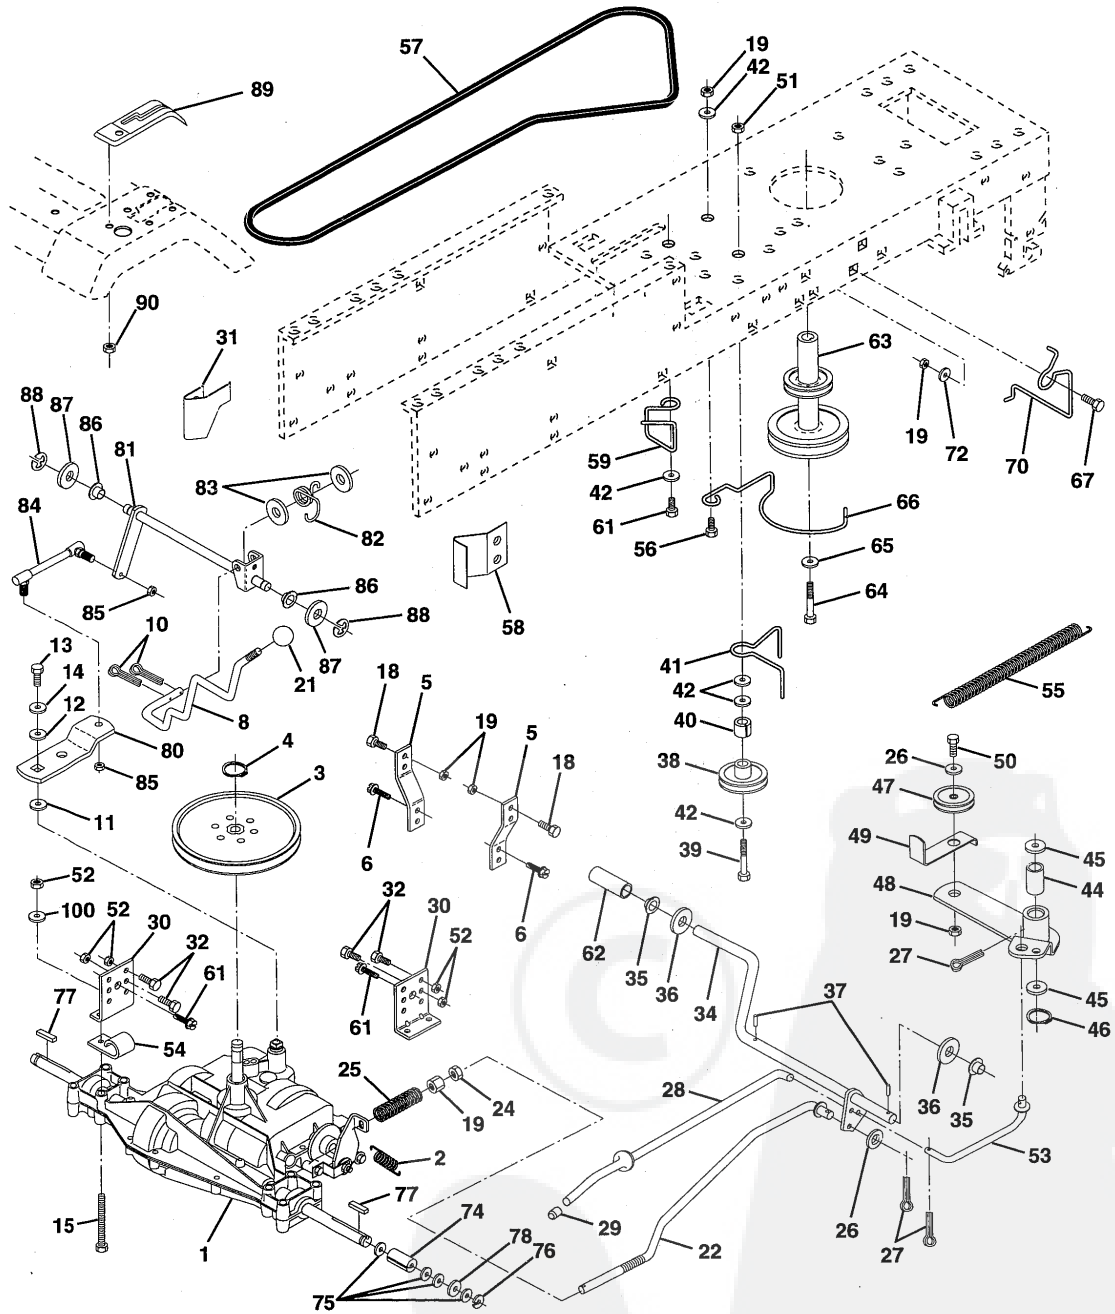

REPAIR PARTS

TRACTOR -- MODEL NUMBER LT4216C

DRIVE

REPAIR PARTS

TRACTOR - - MODEL NUMBER LT4216C

DRIVE

KEY NO.	PART NO.	DESCRIPTION	KEY NO.	PART NO.	DESCRIPTION
1	145605	Transaxle 6 Sp Dana Model Number 4360-96	46	12000039	Ring Klip #t5304-50
2	146682	Spring Return Brake	47	127783	Pulley Idler V Groove Plastic
3	123666X	Pulley Transaxle	48	123789X	Bellcrank Asm Clutch
4	12000028	Ring Retainer	49	123205X	Retainer Belt Style Spring
5	121520X	Strap Torque 30 Degrees	50	74760624	Bolt Hex Hd 3/8-16unc X 1-1/2
6	17490512	Screw Thdrol 5/16-18 X 3/4 TYT	51	73680600	Nut Crownlock 3/8-16 Unc
8	141003	Rod Shift Blk Dana	52	73680500	Nut Crownlock 5/16-18
10	76020416	Pin Cotter 1/8 X 1 Cad	53	105710X	Link Clutch 7 66
11	105701X	Washer Plate Shf 388 Sq Hole	54	2751R	Clip Fuel Line 13/32 Mtg. Hole
12	19151216	Washer 15/32 X 3/4 X 16 Ga	55	105709X	Spring Return Clutch 6 75
13	74550412	Bolt 1/4-28unf Gr8 w/Patch	56	74760620	Bolt Fin Hex 3/8-16 x 1-1/4
14	10040400	Washer Lock Hvy Helical 1/4	57	130801	V-Belt Ground Drive 95 25
15	74780544	Bolt Fin Hex 5/16-18 x 2-3/4	58	127274X	Keeper Belt RH LT Pnt/zinc 16g
18	74780616	Bolt Fin Hex 3/8-16unc X 1 Gr 5	59	140312	Keeper Belt Chassis Span Ctr
19	73800600	Nut, Lock 3/8-16	61	17490612	Screw Thdrol 3/8-16x3/4 Ty-tt
21	106933X	Knob Rd 1/2-13 Plstc Thds Blk	62	8883R	Cover Pedal Blk Round
22	130804	Rod Brake LT	63	140186	Engine Pulley LT/YT
24	73350600	Nut Hex Jam 3/8-16 Unc	64	71170764	Bolt Hex 7/16-20x4 Gr 5
25	106888X	Spring Rod Brake 2 00 Zinc	65	10040700	Washer Lock Hvy Hlcl Spr 7/16
26	19131316	Washer 13/32 X 13/16 X 16 Ga	66	129921	Keeper Belt Engine LH LT
27	76020412	Pin Cotter 1/8 X 3/4 Cad	67	74760616	Bolt Fin Hex 3/8-16 x 1
28	145204	Rod Brake Parking LT/YT	70	134683	Guide Belt Mower Drive RH
29	71673	Cap Brake Parking Black	72	19132012	Washer 13/32 X 1-1/4 X 12 Ga
30	130807	Bracket Transmission	74	109502X	Spacer Axle
31	127275X	Keeper Belt LH 14 Ga	75	121749X	Washer 25/32 X 1 1/4 X 16 Ga
32	74760512	Bolt Hex Hd 5/16-18 x 3/4	76	12000001	E-ring #5133-75
34	122424X	Shaft Asm Pedal Foot 1 930	77	123583X	Key Square 2 0 X 1845/ 1865
35	120183X	Bearing Nylon Blk 629 Id	78	121748X	Washer 25/32 X 1-5/8 X 16 Ga
36	19211616	Washer 21/32 X 1 X 16 Ga	80	131487	Arm, Shift Transaxle
37	1572H	Pin Roll 3/16 X 1"	81	136933	Shaft Asm. Cross
38	123674X	Pulley Idler Flat	82	123782X	Spring, Torsion
39	74760644	Bolt Fin Hex 3/8-16unc X 2-3/4	83	19171216	Washer 17/32 x 3/4 x 16 Ga.
40	4470J	Spacer Split 395 X 59 Bzp	84	132183	Rod, Tie
41	109070X	Keeper Belt Retainer	85	73530400	Nut, Nylock 1/4-28
42	19131312	Washer 13/32 X 13/16 X 12 Ga	86	71208	Bushing, Rod
44	105706X	Bearing Nyl 503 X 628 X 1 25	87	19212016	Washer 21/32 x 1-1/4 x 16 Ga.
45	110812X	Washer Hardened	88	12000008	Ring, Clip
			89	139964	Console, Shift
			90	124346X	Nut, Self-Thd 1/4
			100	19111216	Washer 11/32 x 3/4 x 16. Ga.