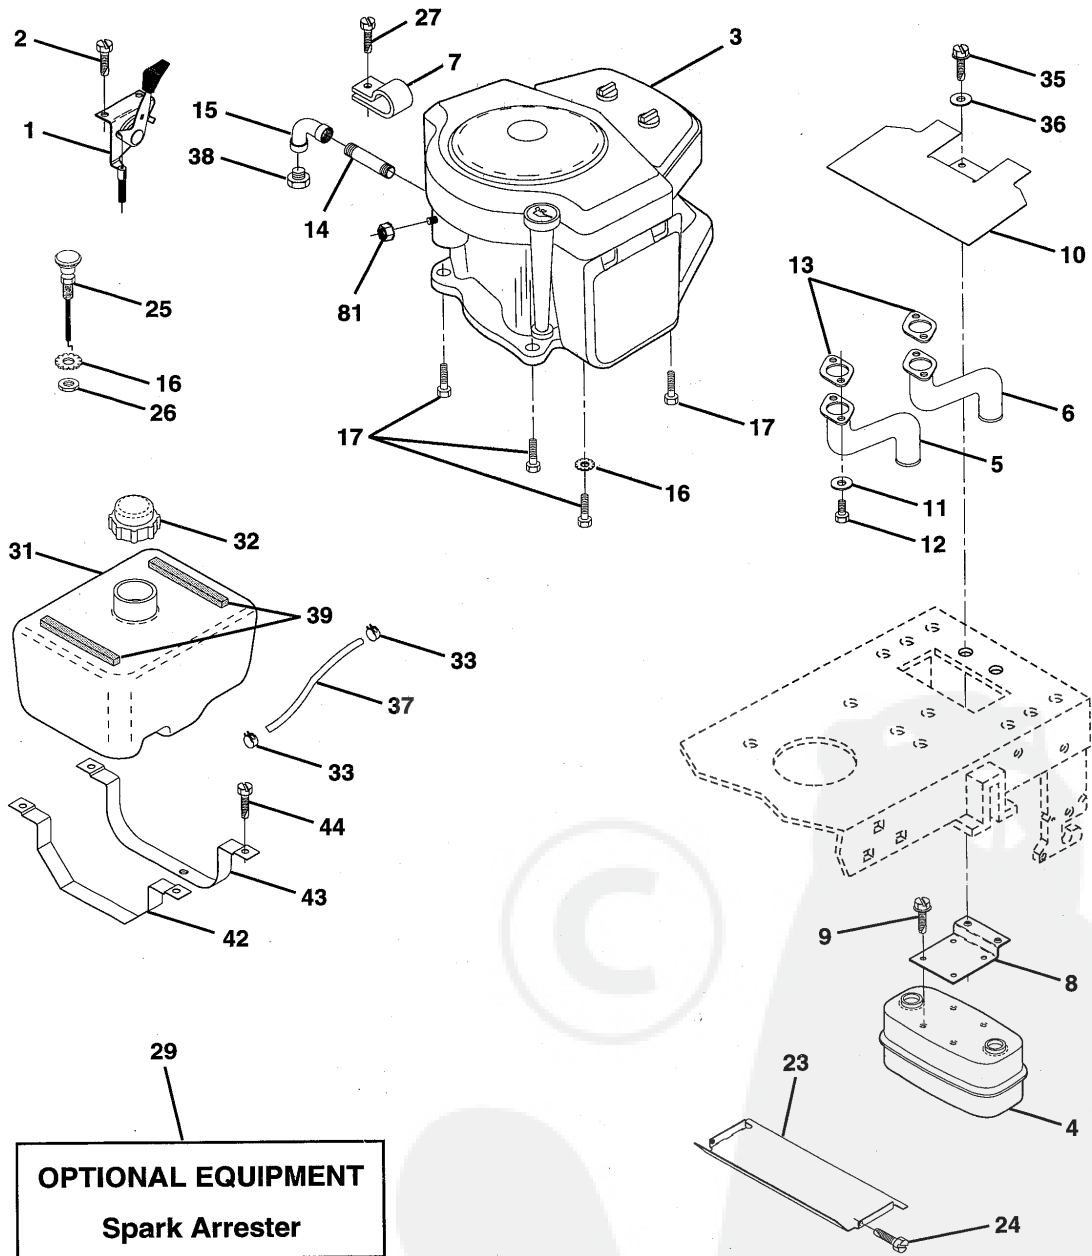

REPAIR PARTS

TRACTOR -- MODEL NUMBER LT4216C

ENGINE

REPAIR PARTS

TRACTOR -- MODEL NUMBER LT4216C

ENGINE

KEY NO.	PART NO.	DESCRIPTION	KEY NO.	PART NO.	DESCRIPTION
1	143443	Control Throt Fig Inv 180 34 60	24	17021008	Screw Tap Hex #10-24 x 1/2
2	17720410	Screw Hex Thd Cut 1/4-20x5/8 T	25	145996	Control Choke
3	-----	Engine B&S 16hp, Model No. 402707	26	73610600	Nut Hex 3/8-24 Unf
4	137978	Muffler Exhaust	27	17541008	Screw Slftp #10-24 x 1/2 TT-B
5	144069	Exhaust Asm. Left	29	137180	Arrestor Spark
6	144068	Exhaust Asm. Right	31	141291	Tank Fuel 3 50 Rear
7	138129	Clamp Tube Double Engine	32	140527	Cap Asm Fuel W/sym Vented
8	122439X	Bracket Muffler Mounting	33	123487X	Clamp Hose Blk
9	17190408	Screw Hex Whs Thdcut 1/4-20 Unc	35	17490512	Screw Hexwsh Thdrol 5/16-18 x 3/4
10	145552	Shield Pnt Heat	36	19132012	Washer 13/32 x 1-1/4 x 12 Ga.
11	100040400	Washer Lock Hvy. Helical 1/4	37	8548R	Line Fuel
12	74780412	Bolt Fin Hex 1/4-20 x 3/4	38	-----	Plug Oil Drain (Order From Engine Manufacturer)
13	8545J	Gasket Muffler	39	126564X	Strip Foam
14	13280336	Nipple Pipe 4-1/2"	42	140020	Strap Tank Front
15	13200300	Elbow Std 90 Degree 3/8-18 Npt	43	140019	Strap Tank Fuel
16	11050600	Washer Lock Ext Tooth 3/8	44	17490612	Screw Thdrol 3/8-16 x 3/4
17	17490624	Screw Thdrol 3/8-16x1-1/2 Tytt	81	73510400	Nut Keps Hex 1/4-20 UNC
23	128953	Shield Pnt Heat Browning Grass			

NOTE: All component dimensions given in U.S. inches.
1 inch = 25.4 mm