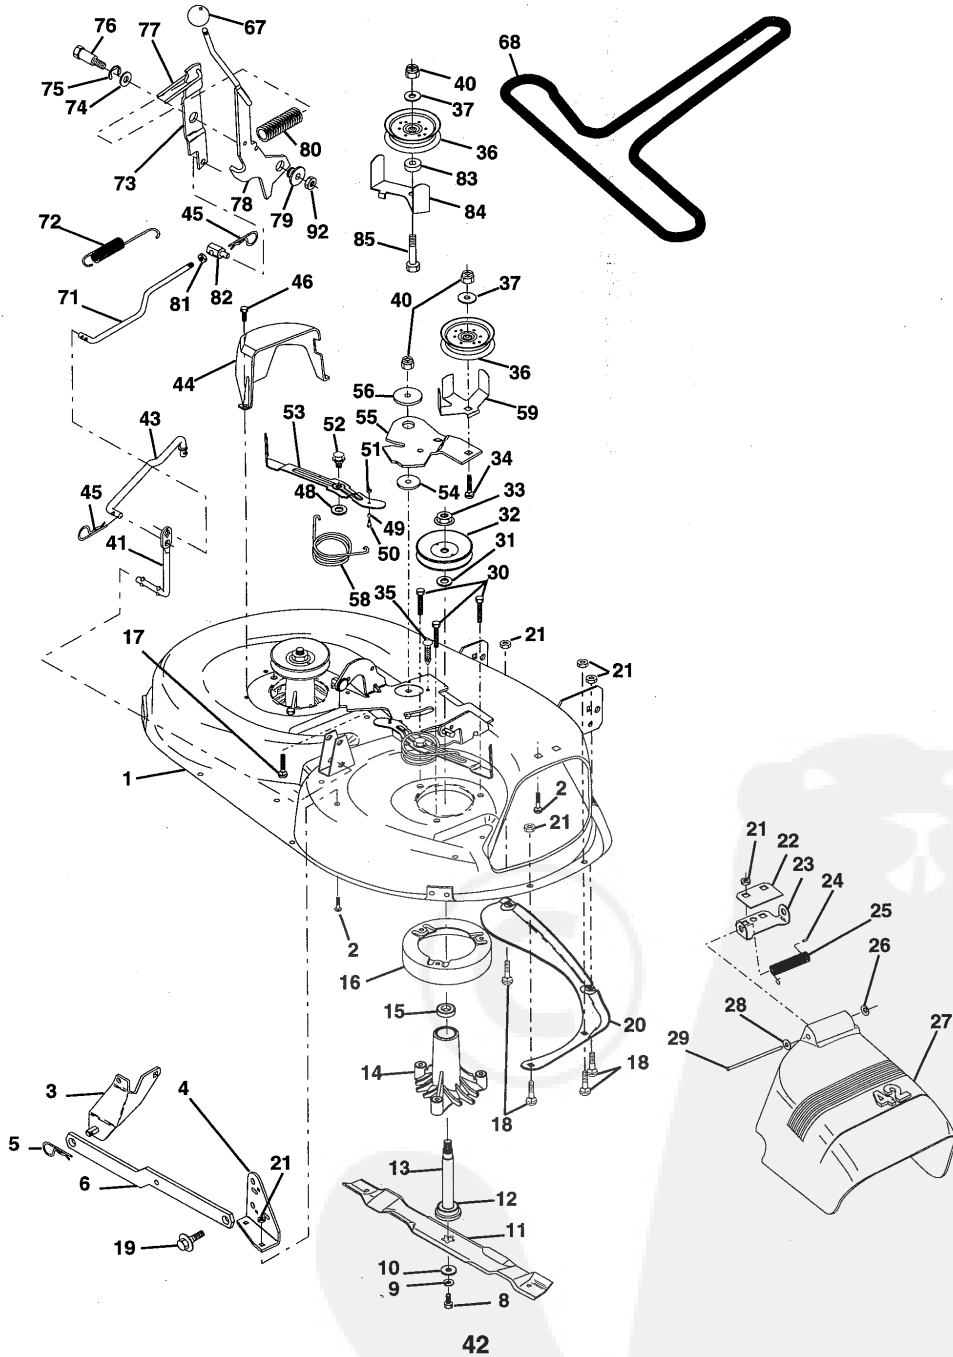

REPAIR PARTS

TRACTOR -- MODEL NUMBER LT4216C

42" MOWER DECK

REPAIR PARTS

TRACTOR - - MODEL NUMBER LT4216C

42" MOWER DECK

KEY NO.	PART NO.	DESCRIPTION	KEY NO.	PART NO.	DESCRIPTION
1	144393	Mower Deck Assembly, 42"	43	140083	Rod, Clutch, Secondary, with Nibs
2	72140506	Bolt Carriage 5/16-18 x 3/4	44	140088	Guard, Mandrel, LH
3	138017	Bracket Asm Fr. Sway Bar	45	4497H	Retainer, Spring
4	138440	Bracket Asm Deck 42" Sway Bar	46	137729	Screw, Thdrol. 1/4-20 x 5/8
5	4939M	Retainer Spring	48	133944	Washer, Hardened
6	130832	Arm, Suspension, Rear	49	133940	Roller Assembly, Cam Follower
8	850857	Bolt 3/8-24 x 1.25 Grade 8	50	131340	Bolt, Shloulder #10-24 Grade 5
9	10030600	Washer, Lock 3/8	51	69180	Locknut #10-24
10	140296	Washer, Hardened	52	139888	Bolt, Shoulder 5/16-18
11	138498	Blade Mower 42" High Lift	53	131845	Arm Assembly, Pad, Brake
12	129895	Bearing, Ball	54	133943	Washer, Hardened
13	137645	Shaft Assembly, Mandrel, Vented (Includes Key Number 12)	55	140084	Arm, Idler
14	128774	Housing, Mandrel, Vented	56	122052X	Spacer, Retainer
15	110485X	Bearing, Ball, Mandrel	58	140086	Spring Torsion, Brakes
16	140329	Stripper, Vented Mower Deck	59	141043	Guard, TUV, Idler
17	72110610	Bolt, Carriage 3/8-16 x 1-1/4	67	106932X	Knob Rd. 3/8-16 Plstc.
18	72140505	Bolt, Carriage 5/16-18 x 5/8	68	144200	V-Belt, 42" Mower
19	132827	Shoulder Bolt 5/16-18 Thd. Form	71	142427	Rod, Clutch, Primary, with Nibs
20	136888	Baffle, Vortex	72	131870	Spring, Extension, Return
21	73680500	Nut Crownlock 5/16-18 Unc	73	127847	Arm, Clutch, Secondary
22	134753	Stiffener Bracket	74	121748X	Washer 25/32 x 1-5/8 x 16 Gauge
23	131267	Bracket, Deflector	75	12000029	Ring, Klip
24	105304X	Cap, Sleeve	76	128903	Bolt, Shoulder 3/8-16 UNC x 1.44
25	123713X	Spring, Torsion, Deflector	77	127845	Keeper, Spring
26	110452X	Nut, Push	78	140334	Arm, Clutch, Primary
27	130968	Shield, Deflector	79	127498	Bushing, Large, Brass
28	19111016	Washer 11/32 x 5/8 x 16 Gauge	80	128759	Spring, Mower Clutch
29	131491	Rod, Hinge	81	73350600	Nut, Hex Jam 3/8-16
30	138776	Screw, Thdrol. Hex Hd	82	142028	Trunnion, Adj.
31	129963	Washer, Spacer	83	120958X	Washer Sintered
32	129861	Pulley, Mandrel	84	144394	Keeper Belt Idler Fixed
33	137266	Nut, Flanged, Toplock 9/16	85	72140620	Bolt Carriage 3/8-16 x 2-1/2 Gr. 5
34	72110614	Bolt, Carriage 3/8-16 x 1-3/4	92	73800600	Nut, Lock 3/8-16
35	133835	Fastner, Christmas Tree	--	130794	Mandrel Assembly (Includes Key Numbers 8-10, 12-15, 31 and 33)
36	131494	Pulley, Idler, Flat	--	144783	Mower Deck, Complete
37	19131316	Washer 13/32 x 13/16 x 16 Gauge			
40	73680600	Nut Crownlock 3/8-16 Unc			
41	133551	Rod, Pivot, with Nibs			

NOTE: All component dimensions given in U.S. inches
1 inch = 25.4 mm