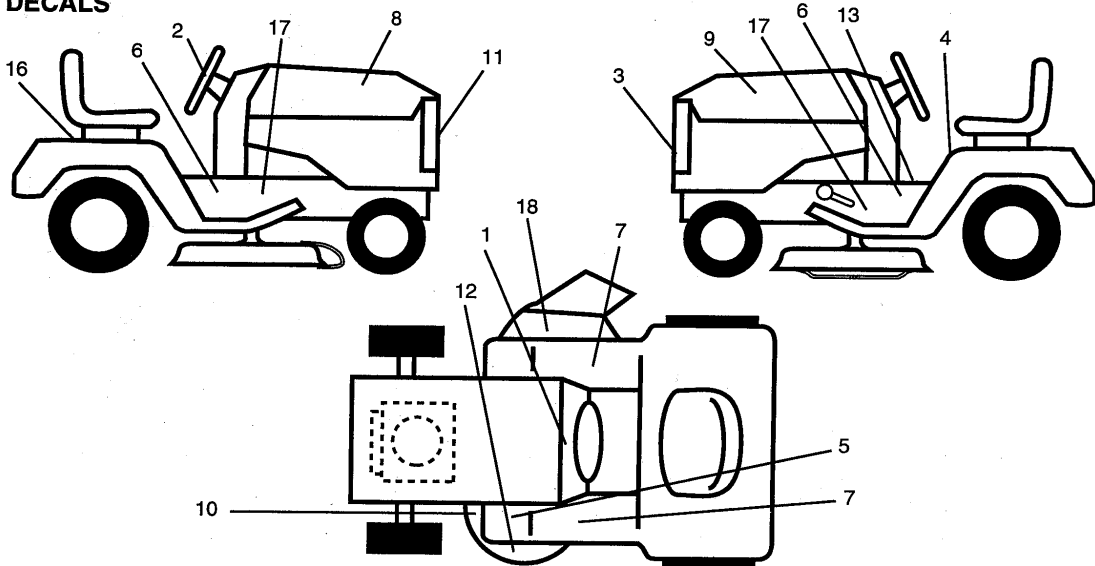

REPAIR PARTS

TRACTOR -- MODEL NUMBER LT4216C

DECALS

KEY NO.	PART NO.
1	141901
2	146463
3	143219
4	141898
5	141897
6	143216
7	133671
8	143217
9	143218
10	136832
11	143222
12	143221

DESCRIPTION
Decal Ins. Dash English/Spanish
Decal Inst Whl Strg AYP K-Gro
Decal Grille
Decal Caution Fender Eng/Spanish
Decal Clutch/brake Eng/Spanish
Decal Chassis
Pad Footrest Ribbed LT/YT/GT
Decal Hood RH
Decal Hood LH
Decal V-Belt Schematic
Decal Grille Stripe
Decal Deck Mulch Sch KGRO 42

KEY NO.	PART NO.
13	140837
16	143220
17	143303
18	141872
--	138311
--	147954
--	147955

DESCRIPTION
Decal Brake Parking Saddle
Decal, Fender Quickshift
Decal, Chassis B&S K-Gro
Decal, Danger English/Spanish
Decal Handle Lt Height Adjust
Manual Owners English
Manual Owners Spanish
Available Accessories (not included with tractor)
-- C42 Grass Catcher
-- LSB42 Snow Blower
-- MP42 Mulch Plate
-- CH208 Tire Chains
-- LBD48 Snow Blade
-- LC05 33Lb. Wheel Wht. (pair)