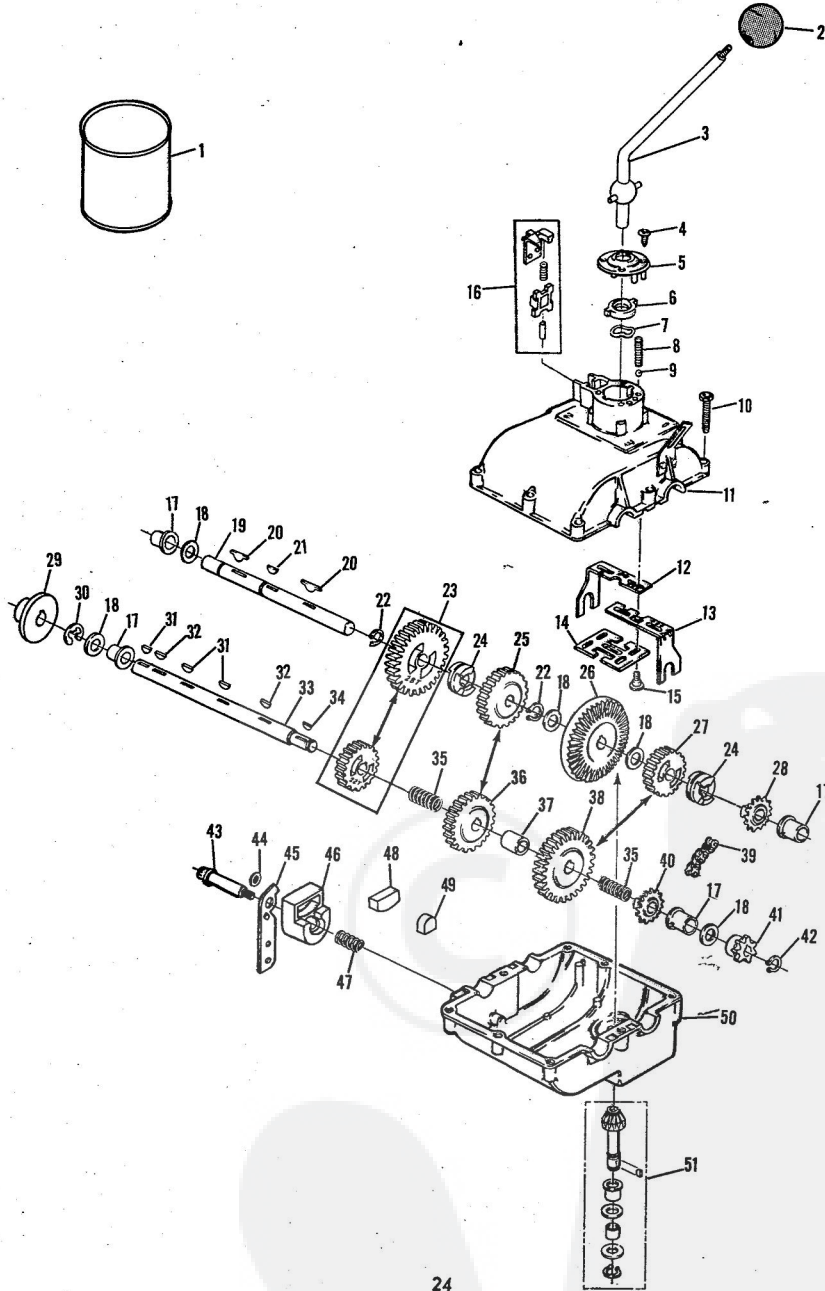

ROPER 26" RIDING LAWN MOWER MODEL NUMBER L72146R

TRANSMISSION ASSEMBLY PART NUMBER 367806

ROPER 26" RIDING LAWN MOWER MODEL NUMBER L72146R

TRANSMISSION ASSEMBLY PART NUMBER 367806

Ref. No.	Part No.	Part Name
1	358354	Grease (Shell Darina AX) (Furnished Separately)
2	355862	Gear Shift Knob (Furnished Separately)
3	364301	Shift Lever Assembly
4	339742	Screw, Thread Cutting #10-24 x 7/16
5	368009	Cover, Nylon
6	365276	Insert - Nylon
7	365277	Washer, Wave .758-.645 x .105
8	365275	Spring - Detent
9	365274	Ball Detent
10	350950	Screw, Hex Head Machine 1/4-20 x 1 1/4
11	368001	Housing - Upper
12	368004	Fork Shifter - R.H.
13	368002	Fork Shifter - L.H.
14	358343	Plate, Lock - Out
15	358344	Screw, Shoulder (Special)
16	370303	Switch Kit Assembly
17	358320	Bearing, Flange
18	358318	Washer (.030) Plain
	358316	Washer (.040) Black
	358319	Washer (.050) Plated (A total combination of 6 required)
19	364876	Shaft, Drive
20	358342	Key, Hi-Pro, Special
21	358349	Key, Woodruff #9
22	365302	Retainer Ring 5/8 Shaft (#5100-62)
23	364877	Gear Set Package (Furnished in sets only for Service)

Ref. No.	Part No.	Part Name
24	358323	Clutch Collar
25	358327	Spur Gear - 25 Tooth
26	358335	Bevel Gear - 42 Tooth
27	358336	Spur Gear - 20 Tooth
28	358337	Sprocket
29	364260	Brake Disc
30	352364	E-Ring 5/8 Shaft
31	358353	Key, Woodruff #61
32	358352	Key, Woodruff #3
33	364880	Shaft, Output
34	358351	Key, Woodruff #4
35	358324	Spring - Compression
36	358326	Gear Spur - 25 Tooth
37	358328	Spacer
38	358329	Gear Spur - 30 Tooth
39	358338	Chain
40	358339	Sprocket - 12 Tooth (Special)
41	365278	Sprocket - 7 Tooth
42	358317	Ring, Retainer
43	364261	Bolt, Shoulder (Special) 1/2-3/8 x 24
44	364744	Washer, Plain Steel .505 - .750 x .006
45	366690	Actuating Lever Assembly
46	370103	Brake Jaw
47	364258	Spring, Compression
48	370104	Puck, Friction
49	364259	Puck, Friction
50	364882	Housing - Lower
51	371971	Input Shaft Assembly Kit