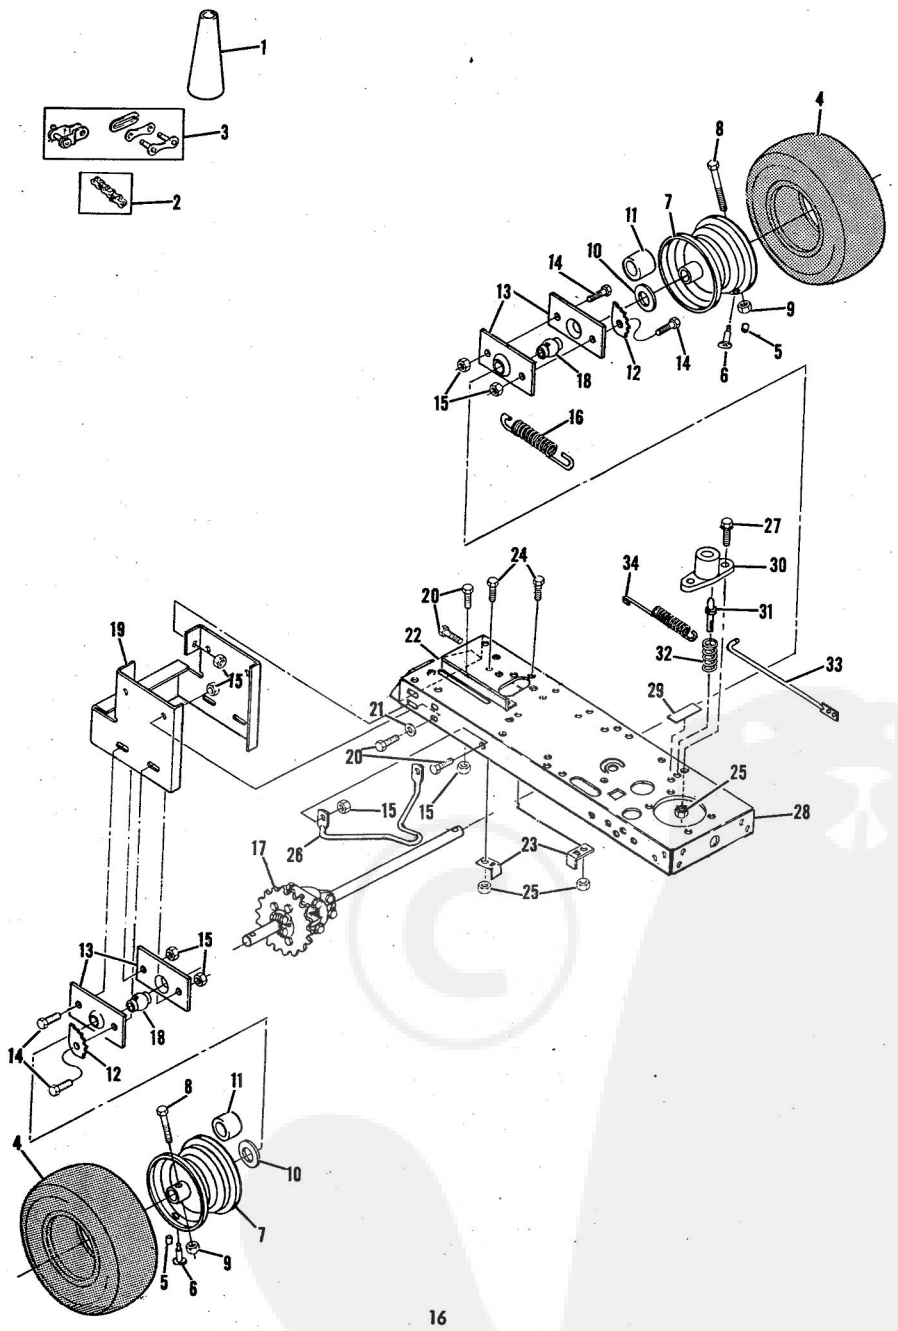

ROPER 26" RIDING LAWN MOWER MODEL NUMBER L72146R

ROPER 26" RIDING LAWN MOWER MODEL NUMBER L72146R

Ref. No.	Part No.	Part Name	Ref. No.	Part No.	Part Name
1	353905	Oil Filler Tube	15	354922	Nut, Keps 5/16-18
2	370652	Chain #41 (75 Pitches)	16	367610	Idler Spring
3	360474	Connecting Link (For Service Only) (Incl. Offset Link and Connecting Link)	17	370651	Differential Assembly (See Page 26)
4	367748	Tire - 15" x 6" (R.R.-L.R.)	18	362346	Bearing (R.R.-L.R.)
5	359192	Valve Cap (R.R.-L.R.)	19	370626	Bearing Bracket
6	365139	Valve Stem (R.R.-L.R.)	20	353066	Bolt, Hex Head 5/16-18 x 5/8
7	367749	Rim (R.R.-L.R.)	21	350806	Washer, Flat Steel .328 - .750 x .063
8	367349	Bolt, Hex Head Grade 5 5/16-18 x 1 5/8 (R.R.-L.R.)	22	370627	Reinforcement Angle
9	353087	Nut, Nylok 5/16-18 (R.R.-L.R.)	23	364228	Belt Snubber
10	352966	Washer, Flat Steel .765-1.250 x .060 (R.R.-L.R.)	24	355505	Screw, Hex Head w/Washer 1/4-20 x 1/2
11	370653	Rear Spacer (R.R.-L.R.)	25	353838	Nut, Keps 1/4-20
12	367703	Chain Adjuster (R.R.-L.R.)	26	371454	Housing Snubber
13	367173	Bearing Cup (R.R.-L.R.)	27	357968	Bolt, Hex Head 1/4-20 x 3/4
14	354982	Screw, Hex Head 5/16-18 x 3/4 (R.R.-L.R.)	28	371986	Chassis
			29	368306	Decal - Clutch and Brake
			30	364263	Parking Brake Post
			31	364265	Plunger
			32	364286	Spring
			33	364237	Brake Rod
			34	364284	Clutch Spring