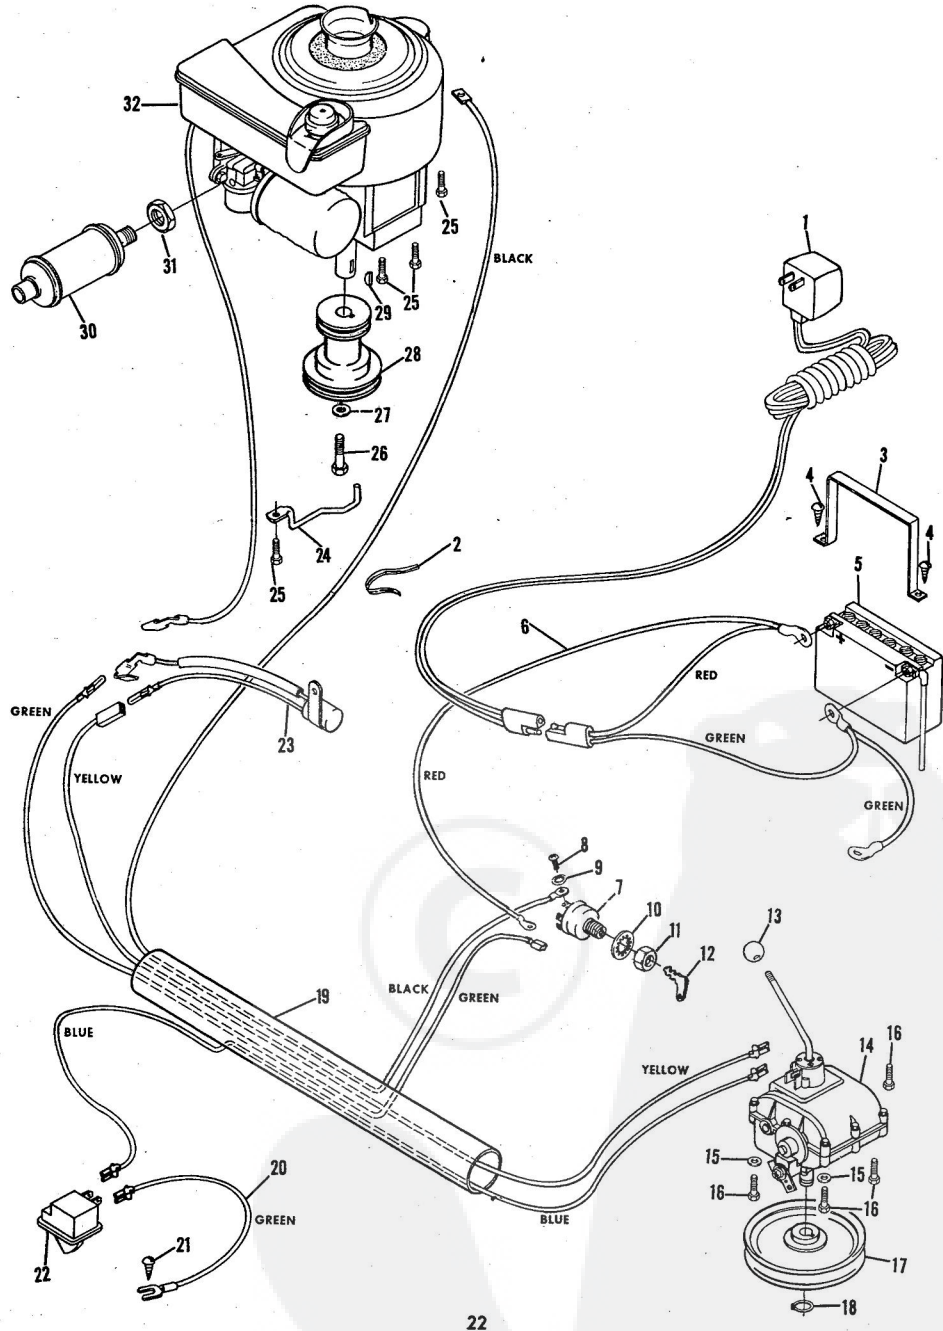

ROPER 26" RIDING LAWN MOWER MODEL NUMBER L72146R

ROPER 26" RIDING LAWN MOWER MODEL NUMBER L72146R

Ref. No.	Part No.	Part Name	Ref. No.	Part No.	Part Name
1	370452	Battery Charger	17	364275	Pulley - Transmission
2	343174	Wire Tie	18	365302	Retainer Ring 5/8 Shaft
3	371990	Battery Strap	19	372001	Wire Harness
4	357808	Screw, Self-Tapping 1/4-20 x 3/4 Type T	20	368120	Wire Assembly
5	370451	Battery Pack	21	336953	Screw, Thread Cutting #10-24 x 5/8
6	371982	Wire Assembly	22	367679	Switch - Interlock
7	371577	Ignition Switch (Incl. Ref. #8, 9, 10, 11, 12)	23	370872	Relay Module
8	367756	Screw #10-32 x 1	24	370633	Belt Snubber
9	367757	Lock Washer Internal Tooth #10	25	368205	Screw, Machine w/Nylok 5/16-18 x 7/8
10	367758	Lock Washer Internal Tooth - 5/8	26	367676	Screw, Machine w/Nylok 3/8-24 x 7/8
11	367759	Nut, Hex 5/8-32	27	362735	Washer, Flat Steel .375 - 1.250 x .201
12	367760	Key Set (Pair)	28	370632	Pulley - Engine
13	355862	Knob - Transmission	29	352859	Key, Woodruff #61
14	367806	Transmission Assembly (See Page 24 and 25)	30	370698	Muffler Assembly
15	359944	Washer, Flat Steel .312 - .750 x .127	31	362566	Conduit Nut 3/4 x 14
16	354262	Screw, Hex Head w/Washer 5/16-18 x 5/8	32		Engine - Model V70-125188A Tecumseh Products Company (7.0 H.P.)
				371994	Parts List - Owner's Manual