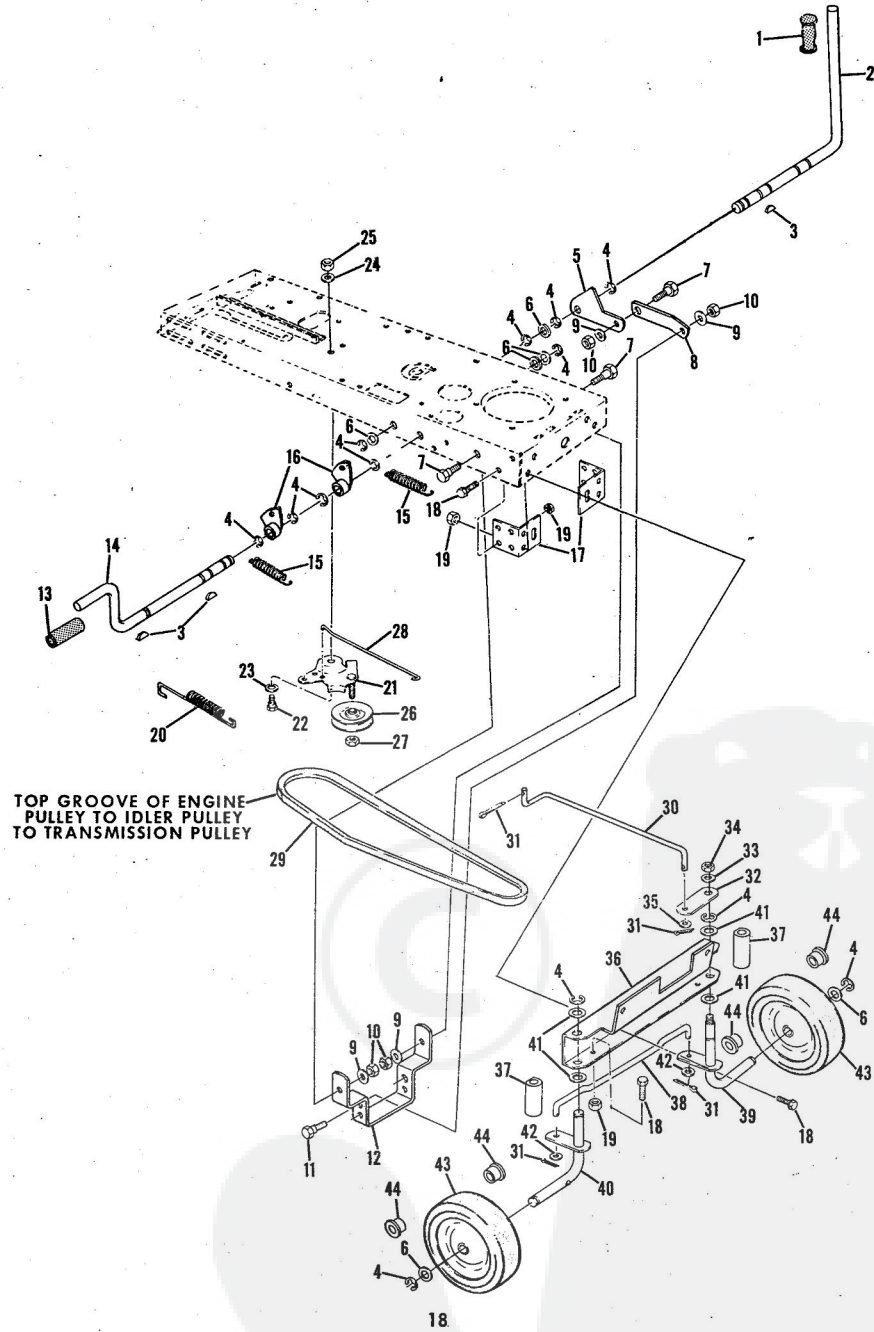

ROPER 26" RIDING LAWN MOWER MODEL NUMBER L72146R

ROPER 26" RIDING LAWN MOWER MODEL NUMBER L72146R

Ref. No.	Part No.	Part Name	Ref. No.	Part No.	Part Name
1	367653	Handle Grip	24	350806	Washer, Flat Steel .328 - .750 x .063
2	367802	Clutch Handle	25	354958	Nut, Lock 5/16-24
3	352859	Key, Woodruff #61	26	353018	Idler Pulley
4	352364	E-Ring 5/8 Shaft	27	361342	Nut, Lock 3/8-24
5	367803	Pivot Lever	28	358913	Clutch Rod
6	353848	Washer, Flat Steel .630-1 x .031	29	358406	Belt
7	358909	Shoulder Bolt 5/16-18	30	370635	Steering Rod
8	367804	Lever	31	32947	Cotter Pin 3/4
9	360878	Washer, Flat Steel .323-.687 x .044	32	370941	Steering Arm - Upper
10	363124	Nut, Lock 5/16-18	33	351785	Washer, Flat Steel .400-.875 x .063
11	367828	Bolt, Shoulder 5/16-18	34	353019	Nut, Nylok 3/8-24
12	371472	Hanger	35	352160	Washer, Flat Steel .515-1 x .031
13	355867	Foot Pedal - Sleeve	36	371609	Front Member
14	370782	Foot Pedal	37	371808	Sleeve (R.F.-L.F.)
15	367805	Spring	38	358414	Tie Bar
16	364229	Clutch or Brake Lever	39	370630	Kingpin Assembly - L.H.
17	361442	Corner Gusset	40	370629	Kingpin Assembly - R.H.
18	351447	Screw, Hex Head 5/16-18 x 7/8	41	357911	Washer, Flat Steel .640 - 1.250 x .063 (R.F.-L.F.)
19	354922	Nut, Keps 5/16-18	42	353998	Washer, Flat Steel .640-1.750 x .063 (R.F.-L.F.)
20	367610	Idler Spring	43	367350	Wheel and Tire Assembly (R.F.-L.F.) (Incl. Ref. #44)
21	370699	Idler Bracket	44	364906	Bearing (R.F.-L.F.)
22	355855	Shoulder Bolt 5/16-24			
23	353084	Washer, Flat Steel .531 - 1.187 x .127