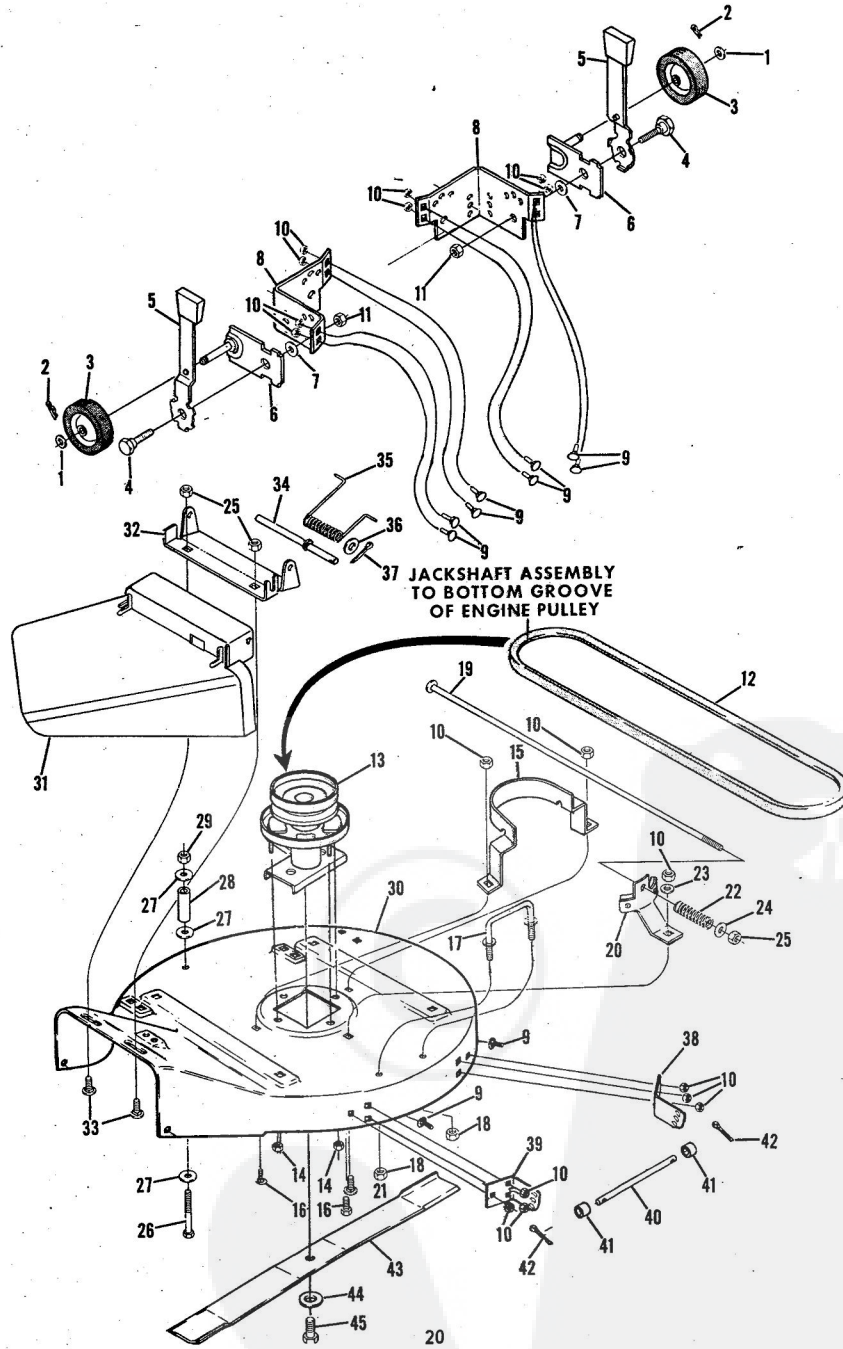

ROPER 26" RIDING LAWN MOWER MODEL NUMBER L72146R

ROPER 26" RIDING LAWN MOWER MODEL NUMBER L72146R

Ref. No.	Part No.	Part Name	Ref. No.	Part No.	Part Name
1	352160	Washer, Flat Steel .510-1 x .031	24	357914	Washer, Flat Steel .343-.687 x .071
2	355015	Retainer Clip	25	353490	Nut, Lock 1/4-20
3	367421	Gauge Wheel 5"	26	361275	Bolt, Hex Head 3/8-16 x 3
4	362361	Bolt, Shoulder (Special) 3/8-16	27	367445	Washer, Flat Steel .390-1.437 x .090
5	366434	Selector Spring and Knob Assembly	28	371739	Spacer
6	362355	Wheel Mounting Bracket Assembly	29	365543	Nut, Lock 3/8-16
7	361537	Washer, Flat Steel .390- 1.250 x .095	30	371758	Housing w/Silk Screening
8	369086	Gauge Wheel Bracket	31	371145	Discharge Guard
9	366238	Bolt, Carriage 5/16-18 x 5/8	32	369088	Hinge Bracket
10	354922	Nut, Keps 5/16-18	33	368696	Bolt, Carriage 1/4-20 x 1/2
11	362336	Nut, Lock 3/8-16	34	369089	Hinge Pin
12	370637	Belt	35	369090	Spring
13	369140	Jackshaft Assembly	36	360878	Washer, Flat Steel .323-.687 x .044
14	355615	Nut, Keps 3/8-16	37	32947	Cotter Pin 3/32 x 1/2
15	367243	Belt Snubber	38	370656	Housing Bracket - L.H.
16	354262	Screw, Hex Head 5/16-18 x 5/8	39	370657	Housing Bracket - R.H.
17	371709	Belt Keeper	40	370660	Pivot Shaft - Lower
18	353087	Nut, Nyllok 5/16-18	41	370661	Spacer
19	370662	Brake Rod	42	33145	Cotter Pin 3/32 x 1
20	370658	Brake Assembly	43	367675	Blade
21	359476	Bolt, Carriage 5/16-18 x 3/4	44	367354	Washer (Special)
22	367615	Spring	45	367676	Screw, Hex Head w/Nyllok 3/8-24 x 7/8
23	370005	Washer, Flat Steel .453 - .75 x .074