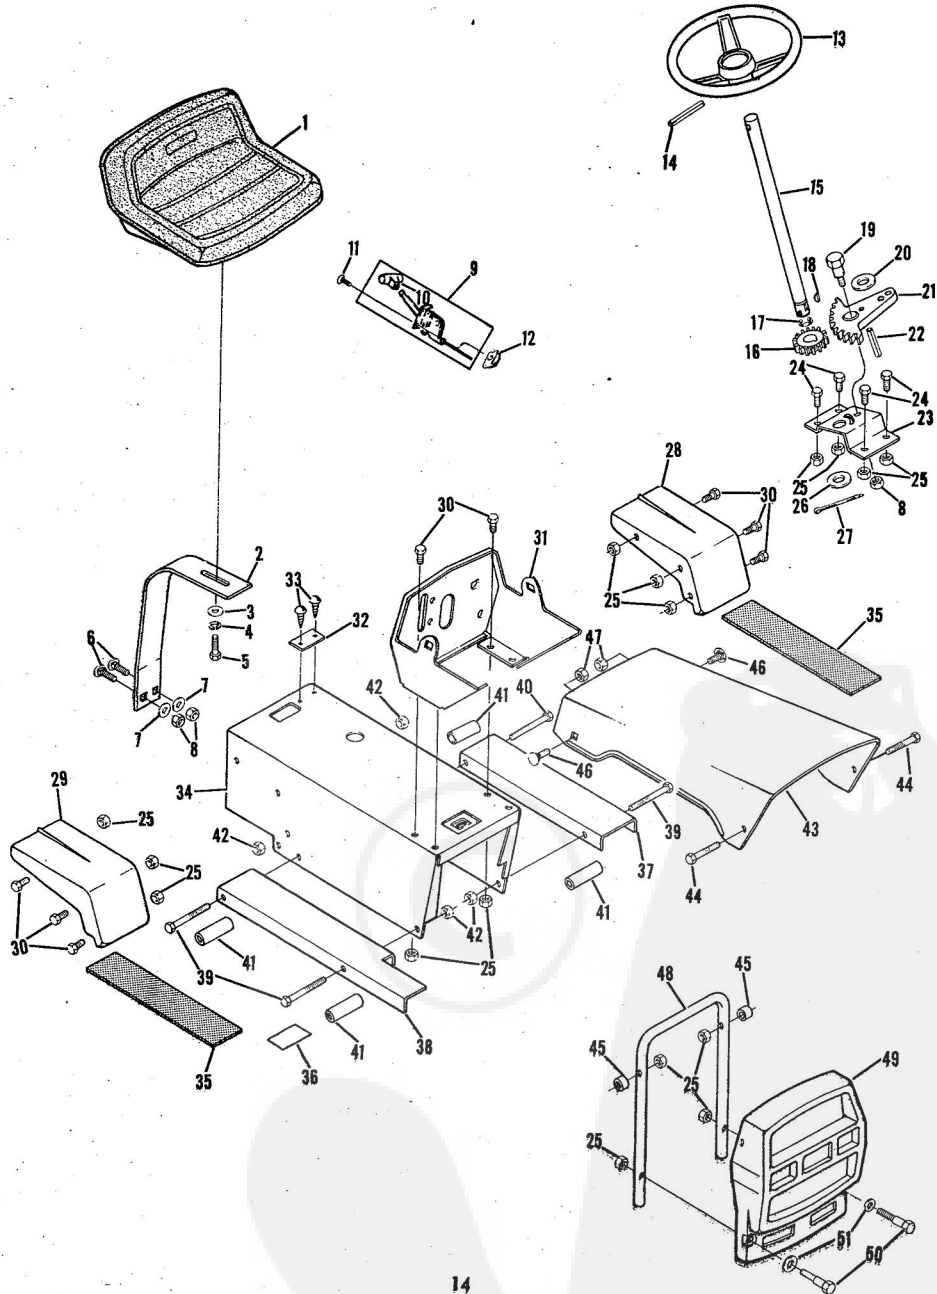

1905 W. COURT ST. / KANKAKEE, ILLINOIS 60901

REPAIR PARTS

ROPER 26" RIDING LAWN MOWER MODEL NUMBER L72146R

ROPER 26" RIDING LAWN MOWER MODEL NUMBER L72146R

Ref. No.	Part No.	Part Name	Ref. No.	Part No.	Part Name
1	378923	Seat Assembly	26	352966	Washer, Flat Steel
2	370641	Seat Spring	27	32656	.765 - 1.250 x .060
3	353084	Washer, Flat Steel .531 - 1.187 x .127	28	370643	Cotter Pin 1/8 x .120
4	318810	Washer, Lock 1/2 -	29	370644	Fender - Rear - L.H.
5	359095	Bolt, Hex Head 1/2-13 x 1	30	354982	Fender - Rear - R.H.
6	366074	Bolt, Carriage 3/8-16 x 1			Screw, Machine w/Lock Washer
7	361537	Washer, Flat Steel .390 - 1.250 x .095	31	371988	5/16-18 x 3/4
8	362336	Nut, Lock 3/8-16	32	371991	Dash Panel
9	370968	Remote Control Assembly (Incl. Ref. #10)	33	354562	Number Plate
10	361159	Knob - Remote Control	34	372252	Screw, Self-Tapping #10-24 x 3/8
11	341945	Screw, Machine Phil. #10-24 x 1 1/2	35	370673	Chassis Cover w/Silk Screening
12	360891	Speed Nut #10-24	36	368295	Pad - Running Board (R.H.-L.H.)
13	370650	Steering Wheel	37	370642	Decal - Parking Brake
14	367362	Drive Lok Pin 1/4 x 1/2	38	370780	Running Board - L.H.
15	370636	Steering Shaft	39	371101	Running Board - R.H.
16	365914	Steering Gear	40	370686	Bolt, Hex Head 5/16-18 x 4 1/2
17	352913	E-Ring 3/4 Shaft	41	370687	Bolt, Hex Head 5/16-18 x 4 1/4
18	352819	Key, Woodruff #61	42	357732	Spacer - Running Board
19	362837	Shoulder Bolt (Special)	43	371139	Nut, Lock 5/16-18
20	352160	Washer, Flat Steel .515-1 x .031	44	352979	Hood
21	370634	Steering Gear - Sector	45	370702	Screw, Machine w/Lock Washer
22	352379	Roll Pin 3/16 x 1	46	368696	5/16-18 x 1 1/2
23	370857	Steering Shaft Mount	47	353838	Bushing
24	354262	Screw, Hex Head w/Washer 5/16-18 x 5/8	48	371735	Bolt, Carriage 1/4-20 x 1/2
25	354922	Nut, Keps 5/16-18	49	371006	Nut, Keps 1/4-20
			50	370701	Frame Grill Support
			51	351798	Grill Frame
					Bolt Shoulder 5/16-18 (Special)
					Washer, Flat Steel .453 - .750 x .031