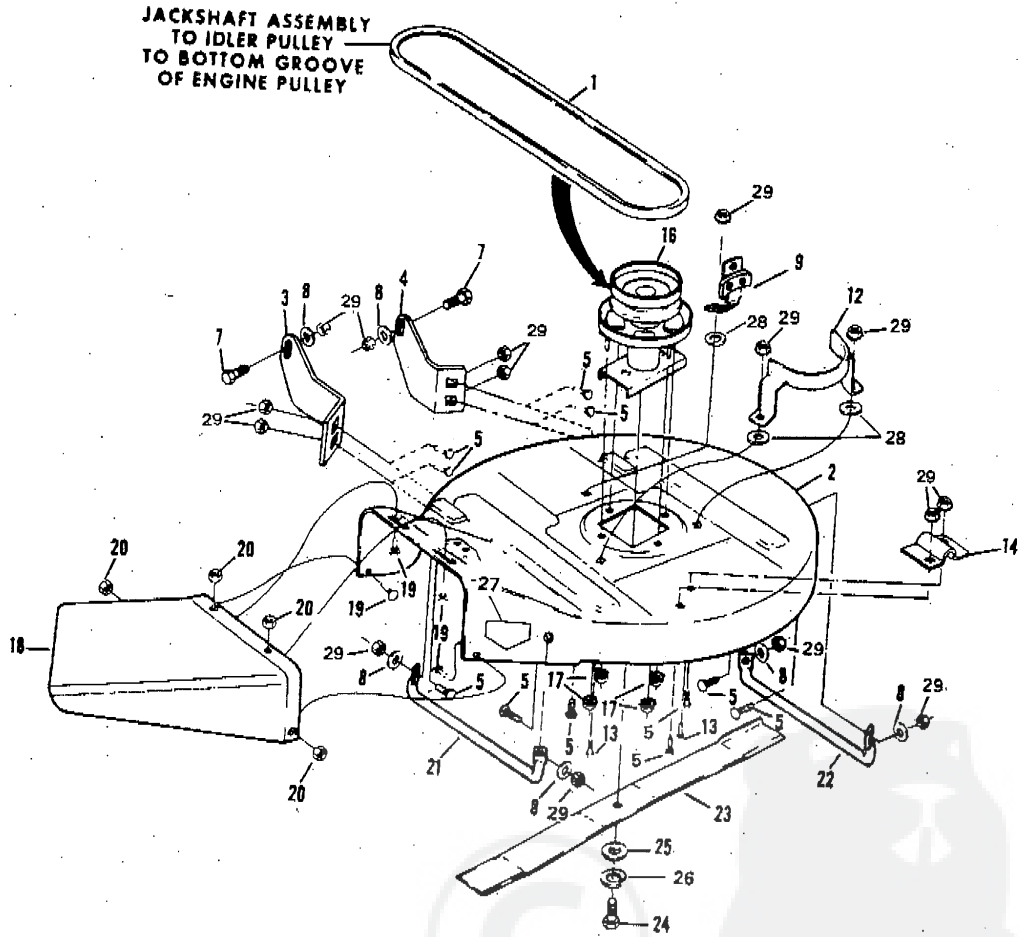

MOWER

REAR ENGINE RIDING LAWN MOWER--MODEL NUMBERS
K9224BR, K9224BT, K9224BF AND K9224BE

MOWER

**REAR ENGINE RIDING LAWN MOWER—MODEL NUMBERS
K9224BR, K9224BT, K9224BF AND K9224BE**

KEY NO.	PART NO.	DESCRIPTION
1	110975X	V-Belt
2	74668X012	Housing with silk screening Model Number K9224BR
2	74668X013	Housing with silk screening Model Numbers K9224BT and K9224BF
2	74668X011	Housing with silk screening Model Number K9224BE
3	74710	Housing Lifter - R.H.
4	74709	Housing Lifter - L.H.
5	72110506	Bolt, Carriage 5/16 - 18 x 3/4 Gr. 5
7	6091J	Bolt, Shoulder (Special) 5/16 - 18
8	19111216	Washer 11/32 x 3/4 x 16 Ga.
9	110289X	Brake Assembly
12	6069J	Belt Snubber
13	72250508	Bolt - Sq. Nk. Carriage 5/16 - 18 x 1 Gr. 5
14	72368	Mower Support
16	110988X	Jackshaft Assembly
17	73680600	Nut - Crownlock 3/8 - 16
18	71534	Discharge Guard
19	72250406	* Bolt, Carriage 1/4 - 20 x 3/4 Gr. 5
20	73680400	Nut - Crownlock 1/4 - 20 UNC
21	74824	Skid - R.H.
22	74825	Skid - L.H.
23	75276	Blade
24	74610620	Hex Bolt - 3/8 - 24 x 1 - 1/4 Gr. 5
25	67354	Washer, 25/64 x 2 - 3/8 x 8 Ga.
26	10040600	* Lockwasher, Spring Heavy 3/8
27	78850	Warning Label Model Number K9224BR
27	107339X	Warning Label Model Numbers K9224BT and K9224BF
27	120673X	Warning Label Model Number K9224BE
28	19131407	Washer 13/32 x 7/8 x 7 Ga.
29	73680500	Locknut - Gripco 5/16 - 18

*STANDARD HARDWARE—PURCHASE LOCALLY