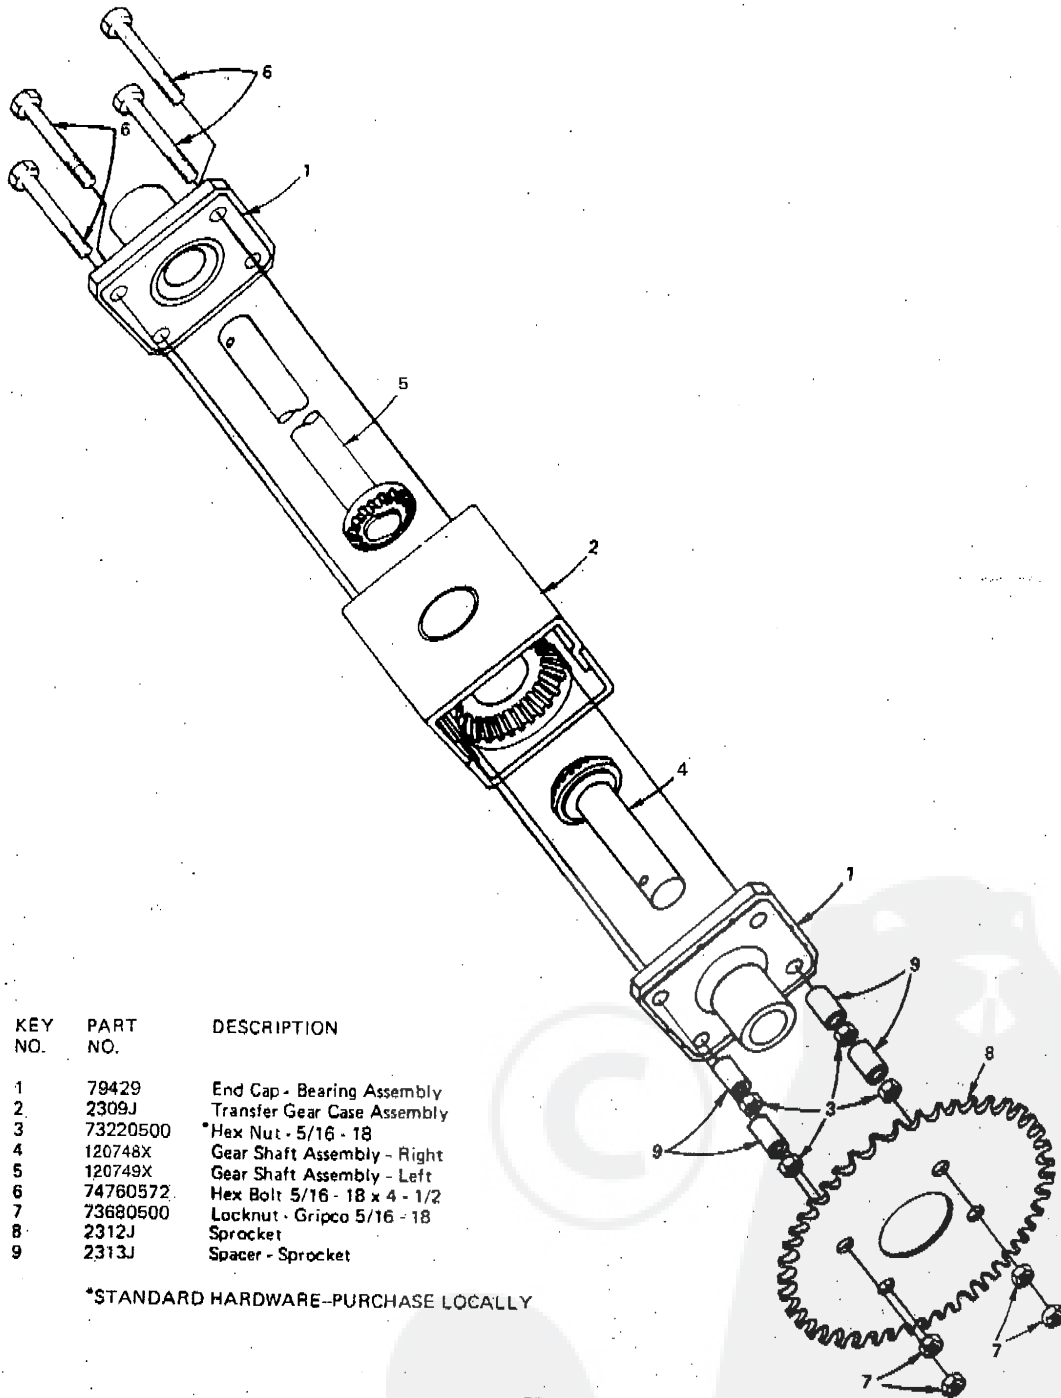

**REAR ENGINE RIDING LAWN MOWER--MODEL NUMBERS K9224BR, K9224BT,
K9224BF AND K9224BE--DIFFERENTIAL ASSEMBLY PART NUMBER 110957X**

KEY NO.	PART NO.	DESCRIPTION
1	79429	End Cap - Bearing Assembly
2	2309J	Transfer Gear Case Assembly
3	73220500	*Hex Nut - 5/16 - 18
4	120748X	Gear Shaft Assembly - Right
5	120749X	Gear Shaft Assembly - Left
6	74760572	Hex Bolt 5/16 - 18 x 4 - 1/2
7	73680500	Locknut - Gripco 5/16 - 18
8	2312J	Sprocket
9	2313J	Spacer - Sprocket

*STANDARD HARDWARE--PURCHASE LOCALLY