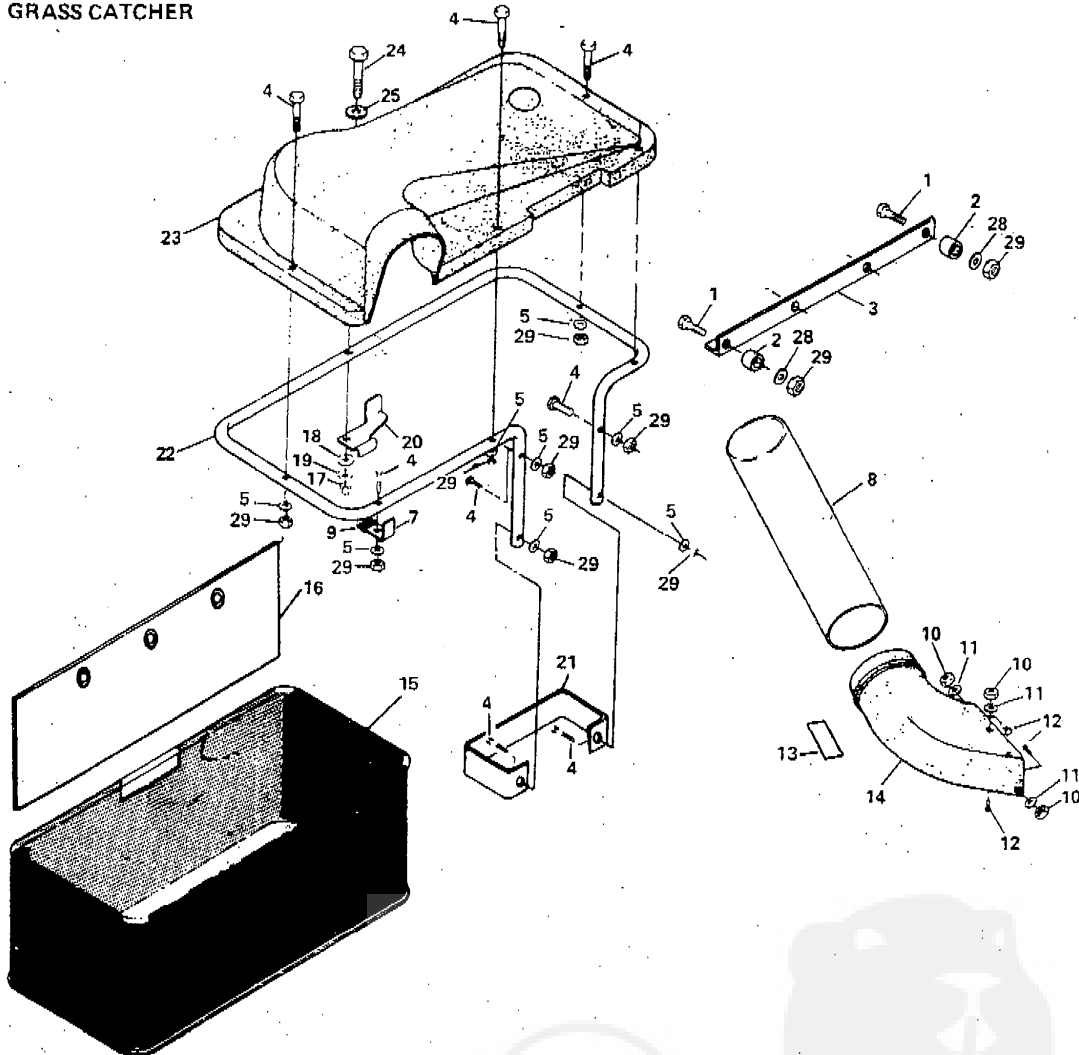

HEAVY ENGINE HIDING LAWN MOWER--MODEL NUMBERS
K9224BR, K9224BT, K9224BF AND K9224BE

GRASS CATCHER

KEY NO.	PART NO.	DESCRIPTION
1	74760520	*Hex Hd. Bolt 5/16 - 18 x 1 - 1/4
2	4497J	Spacer
3	6110J	Brace
4	74780526	*Bolt - Hex 5/16 - 18 x 1 - 5/8
5	19111216	Washer 11/32 x 3/4 x 16 Ga.
7	74195	Bag Frame Support Assembly
8	73473	Tube
9	74194	Knob - Lever
10	73680400	Locknut 1/4 - 20
11	19091216	Washer 9/32 x 3/4 x 16 Ga.
12	72240408	*Carriage Bolt 1/4 - 20 x 1
13	8709J	Decal - Warning
14	73472	Chute Extension

KEY NO.	PART NO.	DESCRIPTION
15	120668X	Bag Assembly Model Number K9224BE
15	8036J	Bag Assembly Model Numbers K9224BR, K9224BT and K9224BF
16	605J	Dust Shield
17	73680600	Locknut 3/8 - 16
18	10040600	*Lockwasher 3/8
19	19131216	Washer 13/32 x 3/4 x 16 Ga.
20	73471	Bag Latch
21	75131	Bumper
22	6111J	Frame
23	75081	Frame Hood
24	74760632	*Hex Bolt 3/8 - 16 x 2
25	19131614	Washer 13/32 x 1 x 14 Ga.
28	19111412	Washer 11/32 x 7/8 x 12 Ga.
29	73680500	Locknut Gripco 5/16 - 18

*STANDARD HARDWARE--PURCHASE LOCALLY