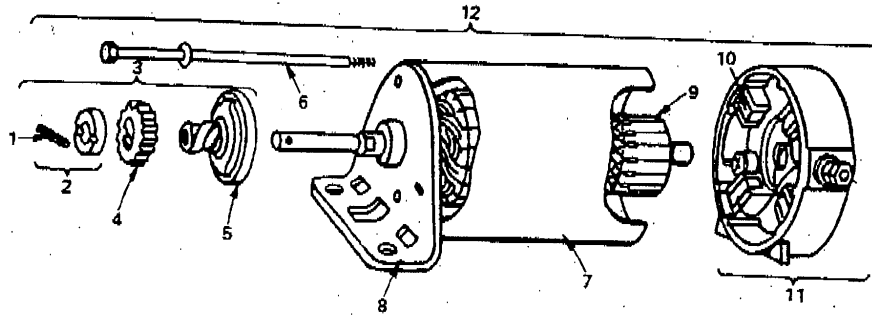

**REAR ENGINE RIDING LAWN MOWER--MODEL NUMBERS K9224BR, K9224BT,
K9224BF AND K9224BE ENGINE--MODEL NUMBER 191707, TYPE NUMBER 5831-01
STARTER MOTOR GROUP**

ALL ENGINE PARTS MUST BE PURCHASED THROUGH AND WARRANTY SERVICE PERFORMED BY YOUR LOCAL BRIGGS AND STRATTON DEALER.

KEY NO.	PART NO.	DESCRIPTION
1	93754	Roll Pin
2	391462	Retainer and Pin (Inc. Key No. 1)
3	391461	Drive Assembly (Inc. Key No's. 1, 2, 4 & 5)
4	280104	Gear
5	391135	Clutch Assembly
6	94003	Thru Bolt Assembly
7	393825	Housing Assembly
8	394856	End Cap Assembly Drive
9	392747	Armature Assembly
10	395538	Brush Assembly
11	395537	End Cap Assembly Commutator (Inc. Key No. 10)
12	394805	Motor and Drive Assembly (Inc. Key No's. 1, 2, 3, 4, 5, 6, 7, 8, 9, 10 & 11)