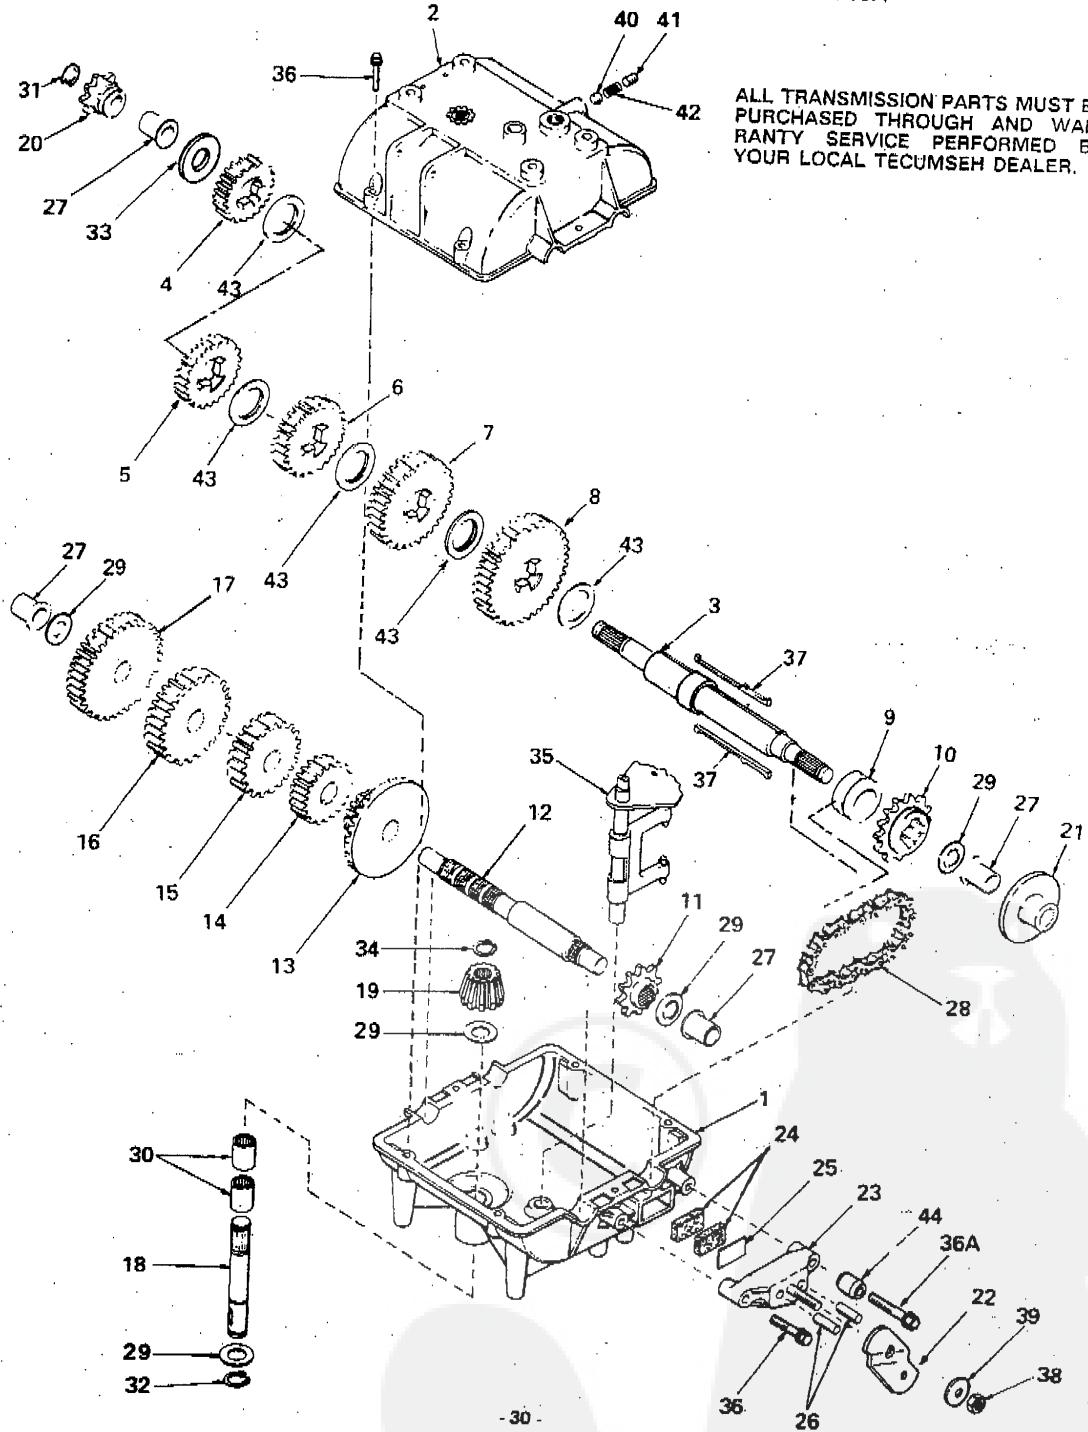

REAR ENGINE RIDING LAWN MOWER--MODEL NUMBERS K9224BR, K9224BT,
K9224BF AND K9224BE TRANSMISSION--MODEL NUMBER 719A

REPAIR PARTS

REAR ENGINE RIDING LAWN MOWER--MODEL NUMBERS K9224BR, K9224BT,
K9224BF AND K9224BE TRANSMISSION--MODEL NUMBER 719A

KEY NO.	PART NO.	DESCRIPTION	KEY NO.	PART NO.	DESCRIPTION
	794213	Complete Transmission (719A)	25	790007	Plate, Brake pad
1	770061	Case, Transmission	26	786026	Pin, Dowel
2	772070	Cover, Transmission	27	780105	Bushing, Flanged
3	776161	Shaft, Output and Brake	28	786062	Chain, Roller (No. 41 chain, 22 links)
4	778121A	Gear, Spur (20 teeth)	29	780072	Race, Thrust
5	778122	Gear, Spur (22 teeth)	30	780106	Bearing, Needle
6	778123	Gear, Spur (25 teeth)	31	792072	Ring, Retaining
7	778124	Gear, Spur (30 teeth)	32	792035	Ring, Retaining
8	778125	Gear, Spur (35 teeth)	33	780109	Washer
9	784266	Collar, Shift	34	788040	Ring, Retaining
10	786060	Sprocket (14 teeth)	35	784267	Rod & Fork Assy., Shift
11	786061	Sprocket (10 teeth)	36	792073	Screw, Hex hd. tapite, 1/4 - 20 x 1 - 1/4
12	776134	Shaft, Counter			
13	778109	Gear, Bevel (42 tooth and 15 tooth spur gear)	36A	792085	Screw, Hex hd. tapite, 1/4 - 20 x 2 - 1/4
14	778126	Gear, Spur (20 teeth)	37	792089A	Key
15	778127	Gear, Spur (25 teeth)	38	792075	Nut, 5/16 - 24 lock
16	778128	Gear, Spur (28 teeth)	39	792076	Washer, Flat, 5/16
17	778129	Gear, Spur (30 teeth)	40	792077	Ball, Steel, 5/16"
18	776135	Shaft, Input	41	792078	Screw, Set, 3/8 - 16 x 3/8
19	778113	Bevel pinion, Input	42	792079	Spring
20	786047	Sprocket (8 teeth)	43	780108	Washer, Thrust
21	790003	Disk, Brake	44	786067	Spacer
22	790004	Lever, Brake			
23	790005	Holder, Brake pad			
24	790006	Pad, Brake			

ALL WARRANTY REPAIRS MUST BE
PERFORMED BY AN AUTHORIZED
TECUMSEH DEALER. REFER TO
PAGE 37.