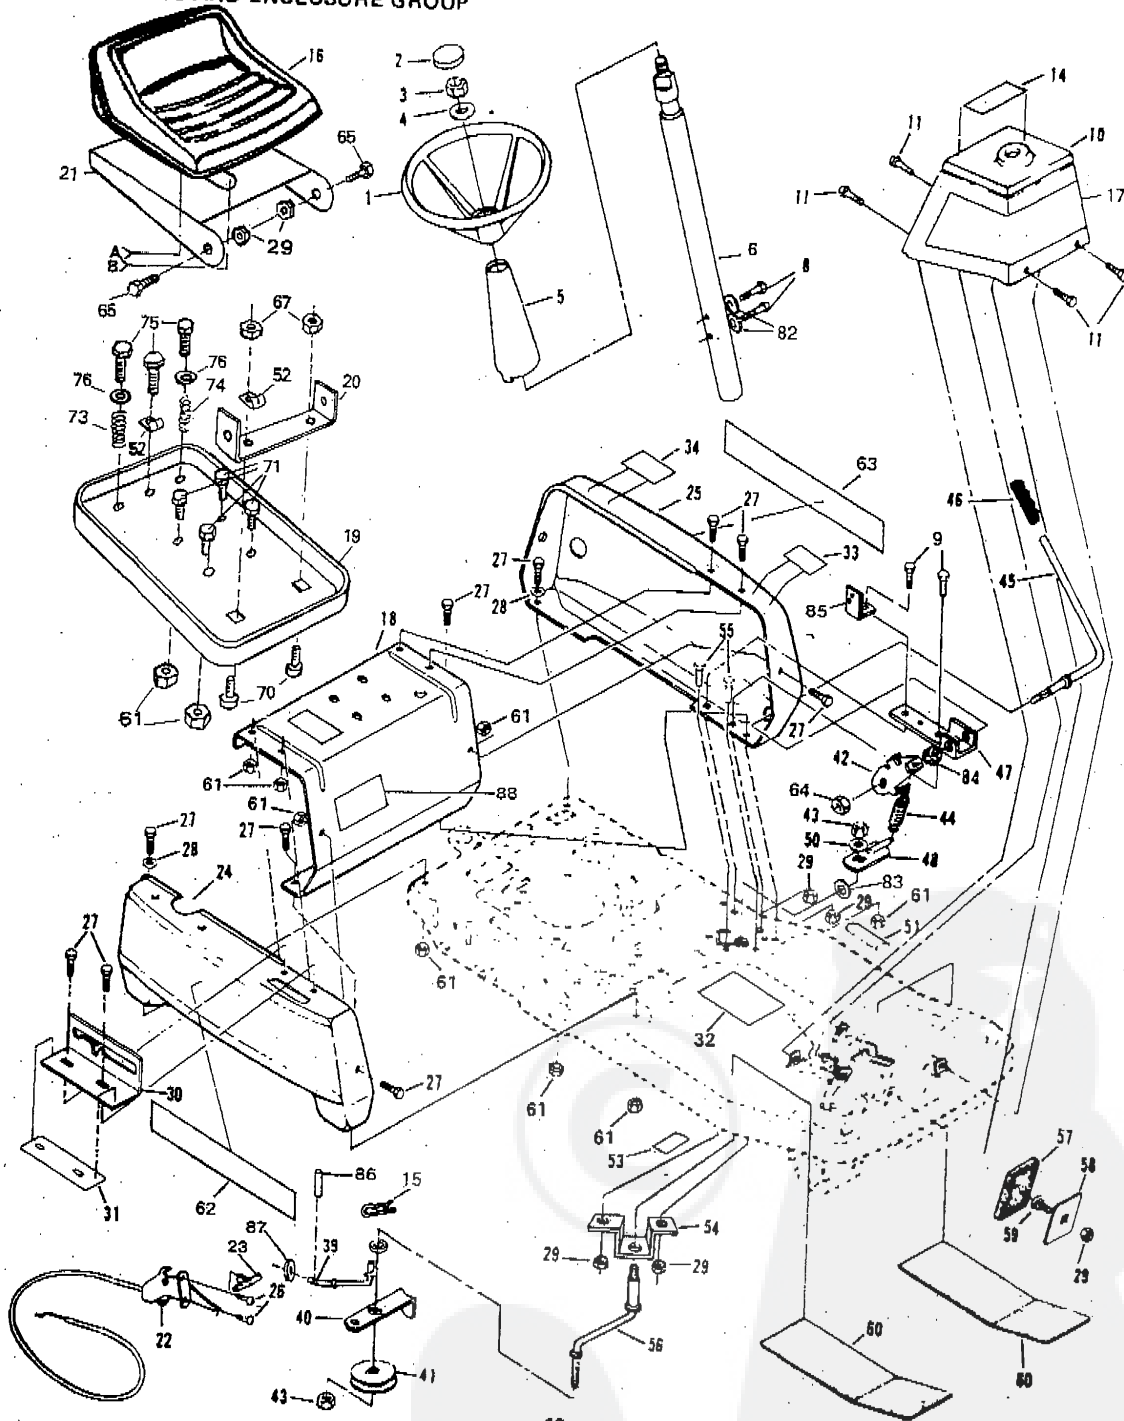

STEERING AND ENCLOSURE GROUP
K9224BR, K9224BT, K9224BF AND K9224BE

**REAR ENGINE HIDING LAWN MOWER--MODEL NUMBERS
K9224BR, K9224BT, K9224BF AND K9224BE**

STEERING AND ENCLOSURE GROUP