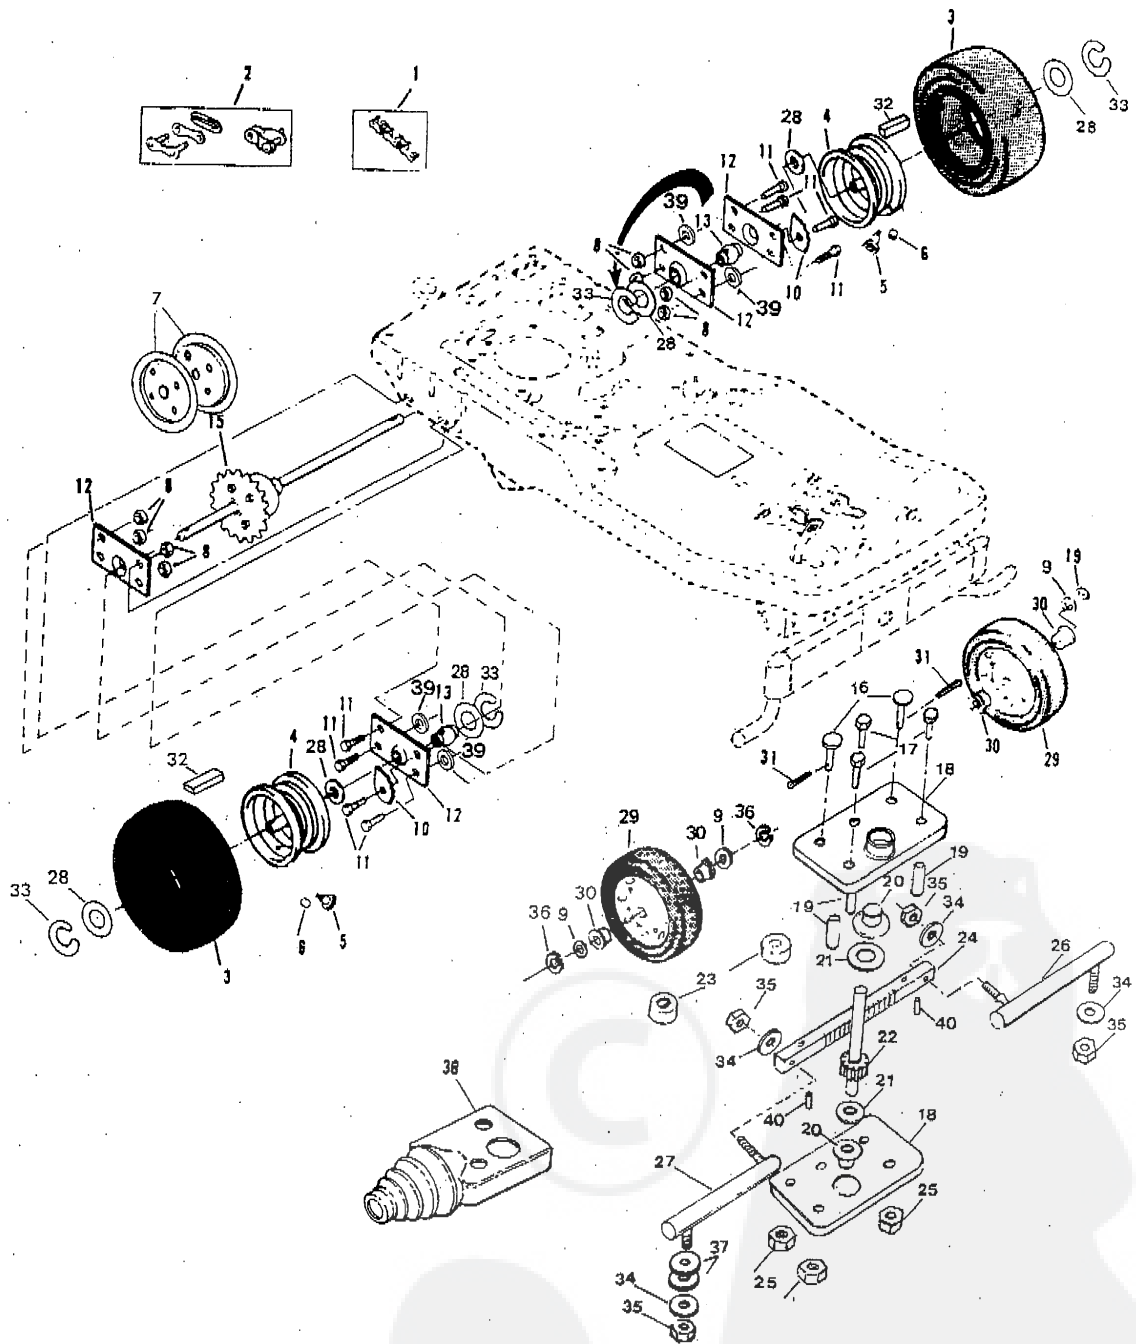

**REAR ENGINE RIDING LAWN MOWER--MODEL NUMBERS
K9224BR, K9224BT, K9224BF AND K9224BE**
WHEEL GROUP

REAR ENGINE RIDING LAWN MOWER—MODEL NUMBERS
K9224BR, K9224BT, K9224BF AND K9224BE

WHEEL GROUP

KEY NO.	PART NO.	DESCRIPTION	KEY NO.	PART NO.	DESCRIPTION
1	72818	Chain	21	101930X	Washer—Hardened
2	60474	Repair Link Kit (Inc. Offset and Connecting Link)	22	110966X	Shaft—Pinion
3	70302	Tire 13-5.00 x 6	23	110983X	Roller—Rack Backup
—	79568	Tube—Tire (Not furnished with tractor)	24	120049X	Rack—Steering
4	70301	Rim—Rear	25	73680400	Nut—Crownlock 1/4-26
5	65139	Valve Stem	26	120395X	Rod—Tie L.H.
6	59192	Valve Cap	27	120396X	Rod—Tie R.H.
7	120125X	Chain Guide Plate	28	19252016	Washer 25/32 x 1 1/4 x 16 Ga.
8	73510500	Nut—Keps 5/16-18	29	102754X	Wheel and Tire Assembly 10.50 x 3.50 (Inc. Key No. 30)
9	19211612	Washer 21/32 x 1 x 12 Ga. (1-3 as required)	30	64906	Bearing
10	67703	Chain Adjustment	31	76020412	Pin—Cotter 1/8 x 3/4
11	74760516	Bolt—Hex Hd. 5/16-18 x 1	32	2703J	Key—Square 3/16 x 2
12	72382	Bearing Cup	33	12000001	E—Ring #5133-75
13	100520K	Bearing	34	10090400	Washer—Lock Spring 1/4
15	110957X	Differential Assembly	35	73610400	Nut—Hex 1/4-28 UNF
16	110996X	Rivet—Drilled	36	12000002	E—Ring
17	74780420	Bolt—Hex 1/4-20 x 1 1/4 Gr. 5	37	19091610	Washer 1/4 x 1 x 10 Ga.
18	110982X	Plate—Rack & Pinion	38	120128X	Boot
19	110980X	Spacer	39	19131312	Washer 13/32 x 13/16 x 12 Ga.
20	120183X	Bearing	40	2882J	Pin—Drive

*STANDARD HARDWARE—PURCHASE LOCALLY