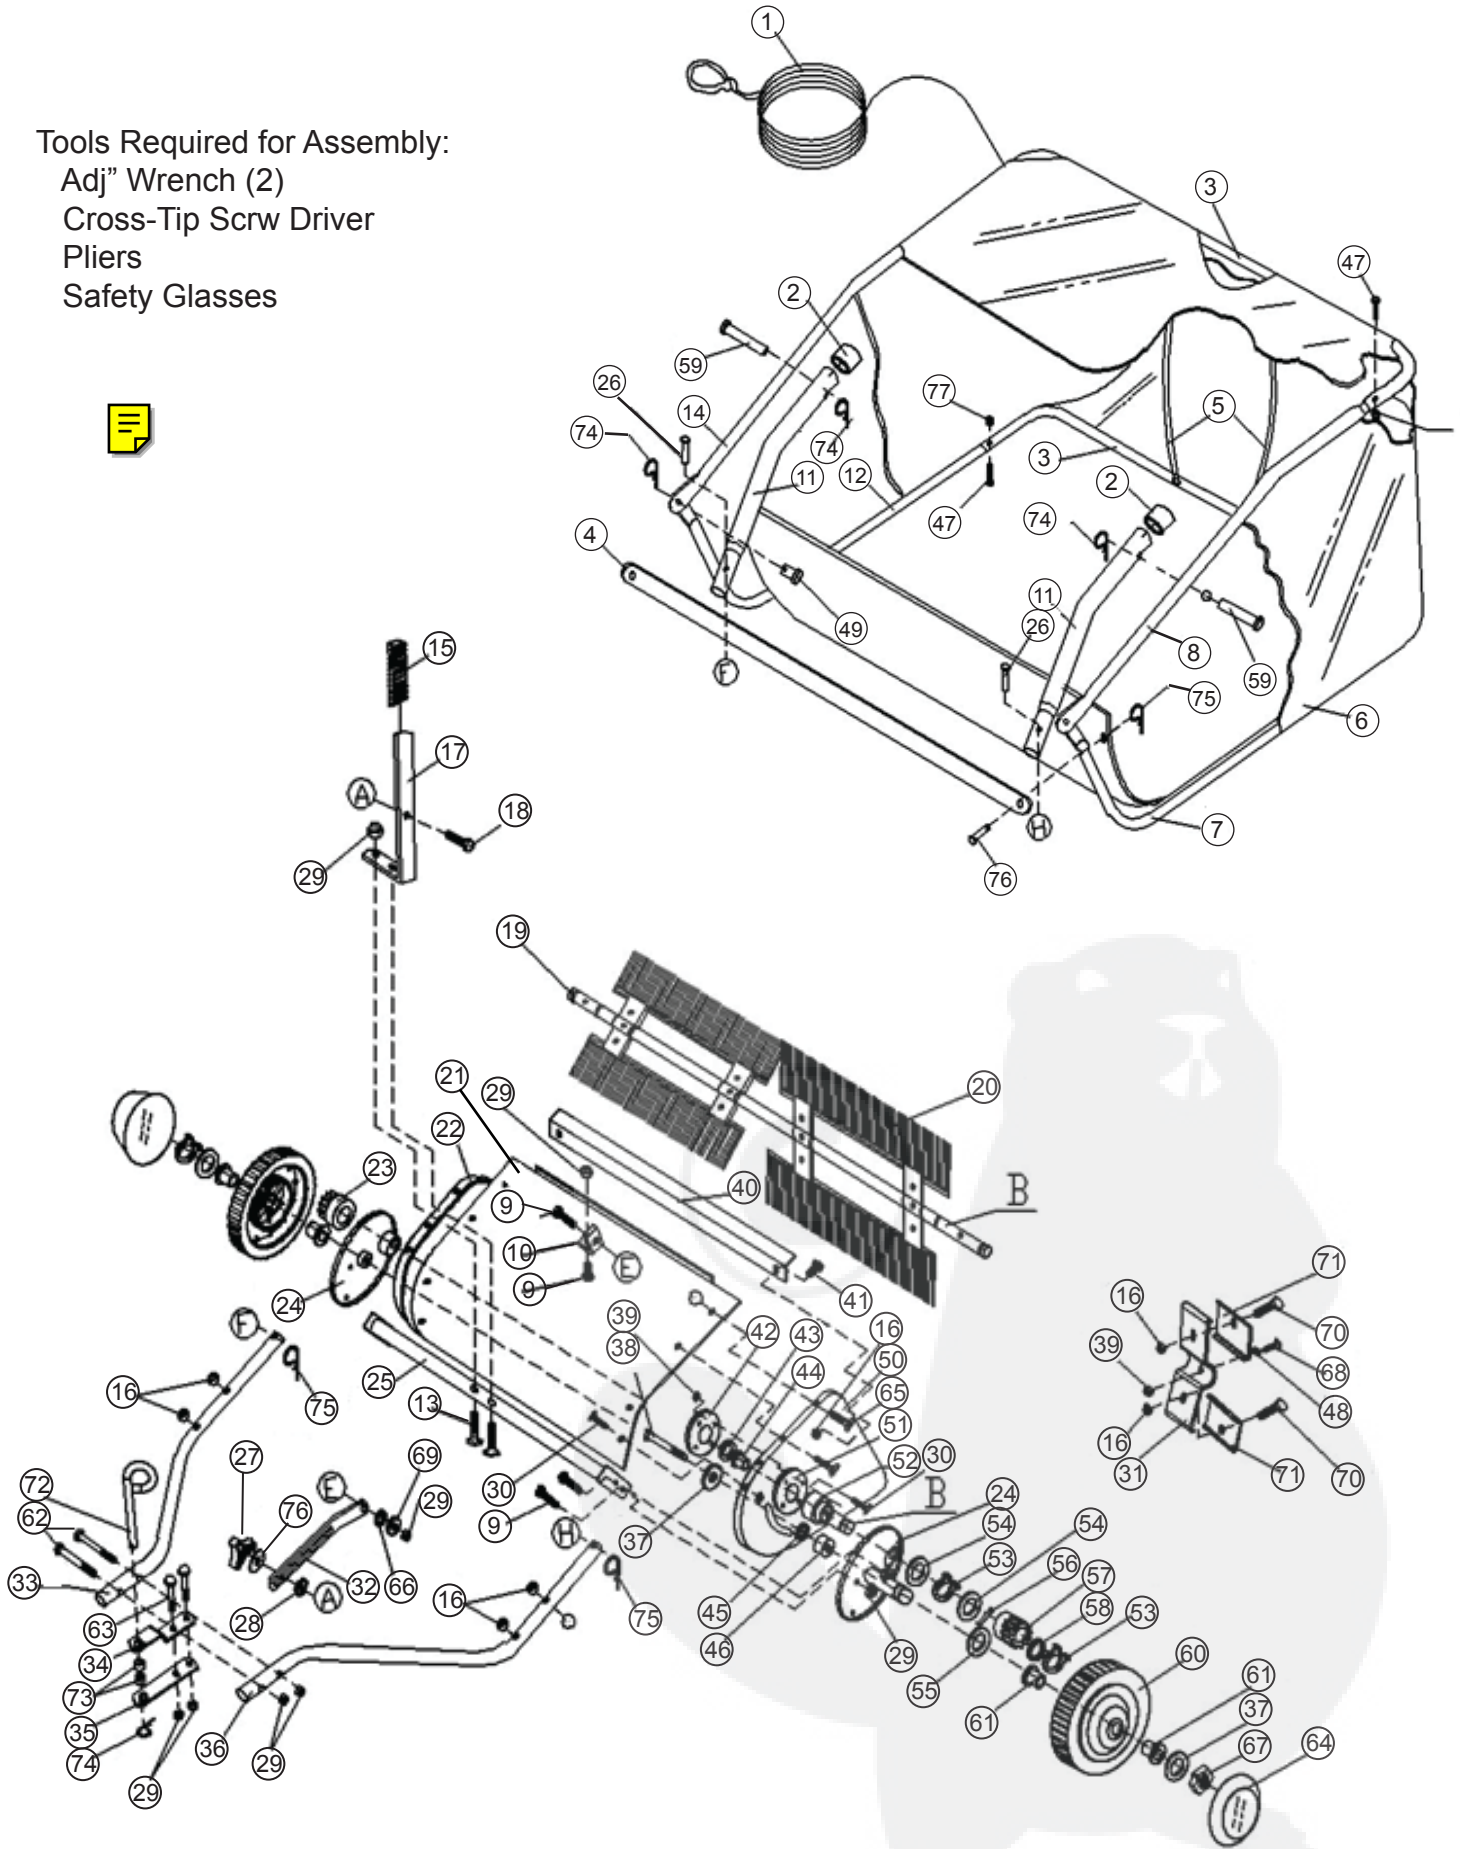

PARTS REFERENCE _____

Tools Required for Assembly:
Adj" Wrench (2)
Cross-Tip Scrw Driver
Pliers
Safety Glasses

Parts List

REF N°	PART N°	DESCRIPTION	QTY	REF N°	PART N°	DESCRIPTION	QTY	REF N°	PART N°	DESCRIPTION	QTY
1	SP31108-1	Hamper Rope	1	34	SP31108-34	Hitch Bracket	1	67	SP31108-67	Nylon Lock Nut M10	2
2	SP31108-2	Vinyl Cap	2	35	SP31108-35	Hitch Bracket, Straight	1	68	SP31108-68	Hex Bolt M5x25	4
3	SP31108-3	Rear Hamper Frame Tube	2	36	SP31108-36	Hitch Tube (LH)	1	69	SP31108-69	Big Flat Washer 8	2
4	SP31108-4	Big Frame Strap	1	37	SP31108-37	Flat Washer 10	4	70	SP31108-70	Hex Bolt M6x20	8
5	SP31108-5	Hamper support Rod	2	38	SP31108-38	Hex Bolt M10x85	2	71	SP31108-71	Retainer Brush	8
6	SP31108-6	Hamper Bag	1	39	SP31108-39	Nylon Lock Nut M5	18	72	SP31108-72	Hitch Pin	1
7	SP31108-7	Lower Hamper Frame LH	1	40	SP31108-40	Rear Support Brace	1	73	SP31108-73	Tube, Hitch Spacer	3
8	SP31108-8	Upper Hamper Frame LH	1	41	SP31108-41	Hex Bolt M6x12	2	74	SP31108-74	Hair Pin Cotter 3	5
9	SP31108-9	Hex Bolt, M8x16	6	42	SP31108-42	Dust Cover Retrainer	2	75	SP31108-75	Hair Pin Cotter 2	4
10	SP31108-10	Angle Bracket	1	43	SP31108-43	Inside Star Washer	2	76	SP31108-76	Clevis Pin B	2
11	SP31108-11	Bag Arm Tube	1	44	SP31108-44	Brush Shaft Bushing	2	77	SP31108-77	Hex Lock Nut	4
12	SP31108-12	Lower Hamper Frame RH	1	45	SP31108-45	Spacer Bushing 16x3mm	2				
13	SP31108-13	Hex Bolt, M8x40	2	46	SP31108-46	Spacer for Axle	2				
14	SP31108-14	Upper Hamper Frame RH	1	47	SP31108-47	Cross Slot Screw	4				
15	SP31108-15	Height Adjust Grip	1	48	SP31108-48	Star Washer 5	4				
16	SP31108-16	Lock Nut M6	14	49	SP31108-49	Clevis Pin C	2				
17	SP31108-17	Height Adjustment Handle	1	50	SP31108-50	End Plate LH	1				
18	SP31108-18	Carriage Bolt M8x30	1	51	SP31108-51	Special Washer	2				
19	SP31108-19	Brush Shaft	1	52	SP31108-52	Bushing	2				
20	SP31108-20	Brush	4	53	SP31108-53	Retaining Ring	4				
21	SP31108-21	Wrapper	1	54	SP31108-54	Adj. Washer A	4				
22	SP31108-22	End Plate RH	1	55	SP31108-55	Adj. Washer C	2				
23	SP31108-23	Pinion Gear RH	1	56	SP31108-56	Dowel Pin (Drive)	1				
24	SP31108-24	Dust Cover Assembly	2	57	SP31108-57	Pinion Gear (LH)	2				
25	SP31108-25	Height Adj. Tube Assy	1	58	SP31108-58	Adj. Washer B	2				
26	SP31108-26	Clevis Pin 6x37	4	59	SP31108-59	Pin, Clevis "	2				
27	SP31108-27	Wing Knob	1	60	SP31108-60	Wheel & Tire Assy	2				
28	SP31108-28	Star Washer 8	1	61	SP31108-61	Wheel Bushing	4				
29	SP31108-29	Hex Lock Nut M	12	62	SP31108-62	Hex Bolt M8x65	2				
30	SP31108-30	Slotted Pan Hd Screw M5x12	14	63	SP31108-63	Hex Bolt M8x50	2				
31	SP31108-31	Retainer Brush (Large)	4	64	SP31108-64	Hub Cap	2				
32	SP31108-32	Height Adjustment Strap	1	65	SP31108-65	Hex Bolt M6x35	4				
33	SP31108-33	Hitch Tube (RH)	1	66	SP31108-66	Spacer Bushing Hgt Adj Strap	1