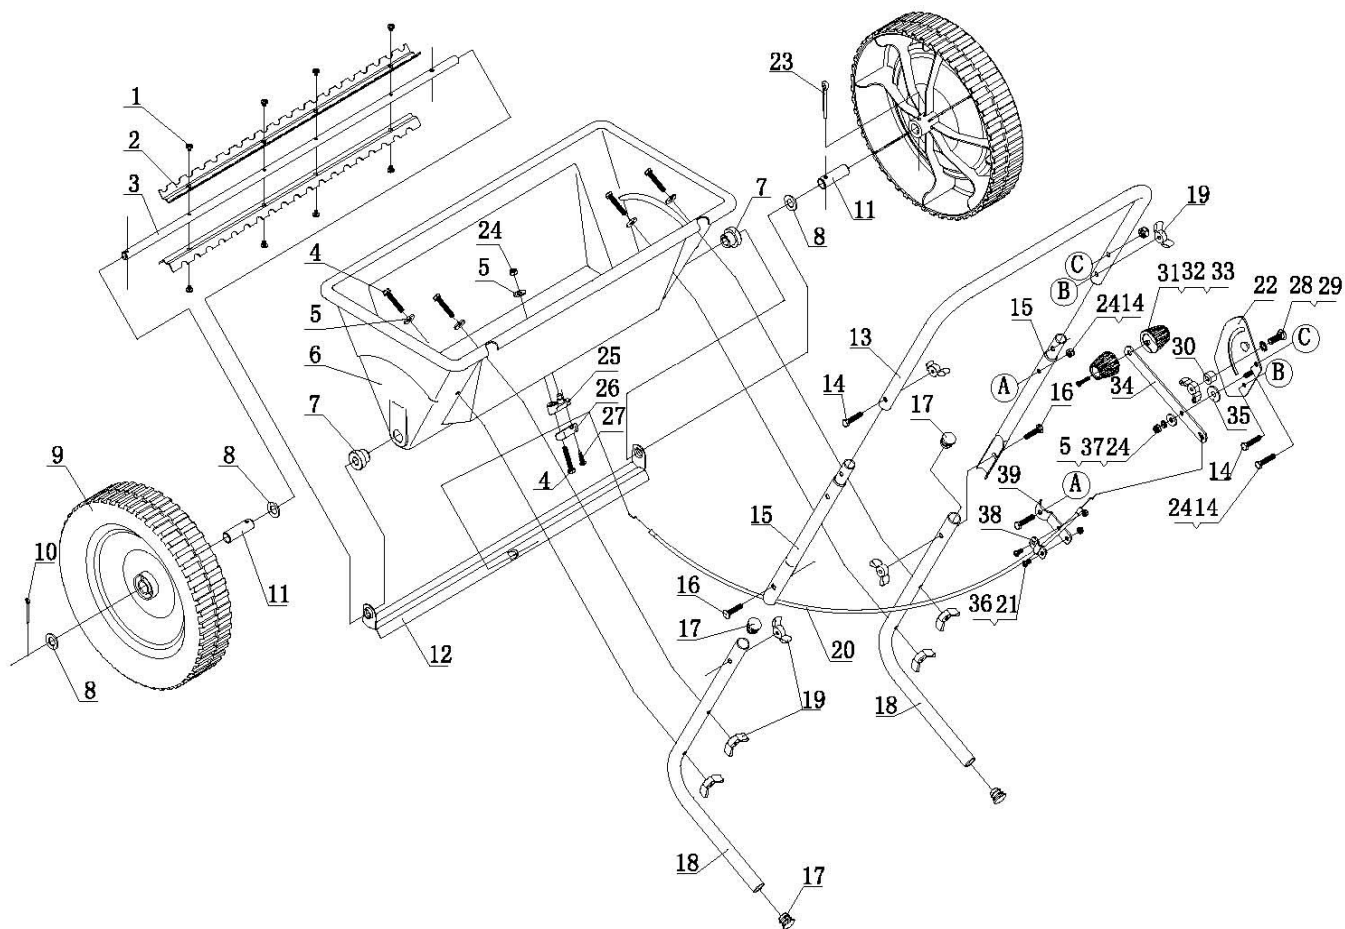

XBIDS25

Ref#	Description	Qty	Ref#	Description	Qty
1	Screw M5x6	8	21	Screw M5X10	2
2	Scratch Board	2	22	Index Plate Assembly	1
3	Wheel Axle	1	23	Cotter Pin Ø5X45	1
4	Hex Bolt M6X35	5	24	Nylon Lock Nut M6	4
5	Big Flat Washer Ø6	6	25	Wire Lock -1	1
6	Hopper	1	26	Wire Lock -2	1
7	Axle Bushing	2	27	Screw ST.4.8x20	1
8	Flat Washer Ø12	3	28	Carriage Bolt M6X25	1
9	Poly Wheel	2	29	Outer Teeth Washer Ø8	1
10	Cotter Pin Ø3X30	1	30	Spacer	1
11	Bushing	2	31	Adjustable Handle A	1
12	Rotating Door Assembly	1	32	Adjustable Handle B	1
13	Handle	1	33	Screw ST.4.2x18	1
14	Hex Bolt M6X30	4	34	Adjustable Handle Rod	1
15	Connect Pole	2	35	Nylon Washer	1
16	Carriage Bolt M6X35	2	36	Nylon Lock Nut M5	2
17	End Cap	4	37	Lock Washer Ø6	1
18	Support Leg	2	38	Wire Crip plate	1
19	Wing Nut	9	39	Wire Crip Bottom Plate	1
20	Adjustable Wire	1	40	hardware bags	1set