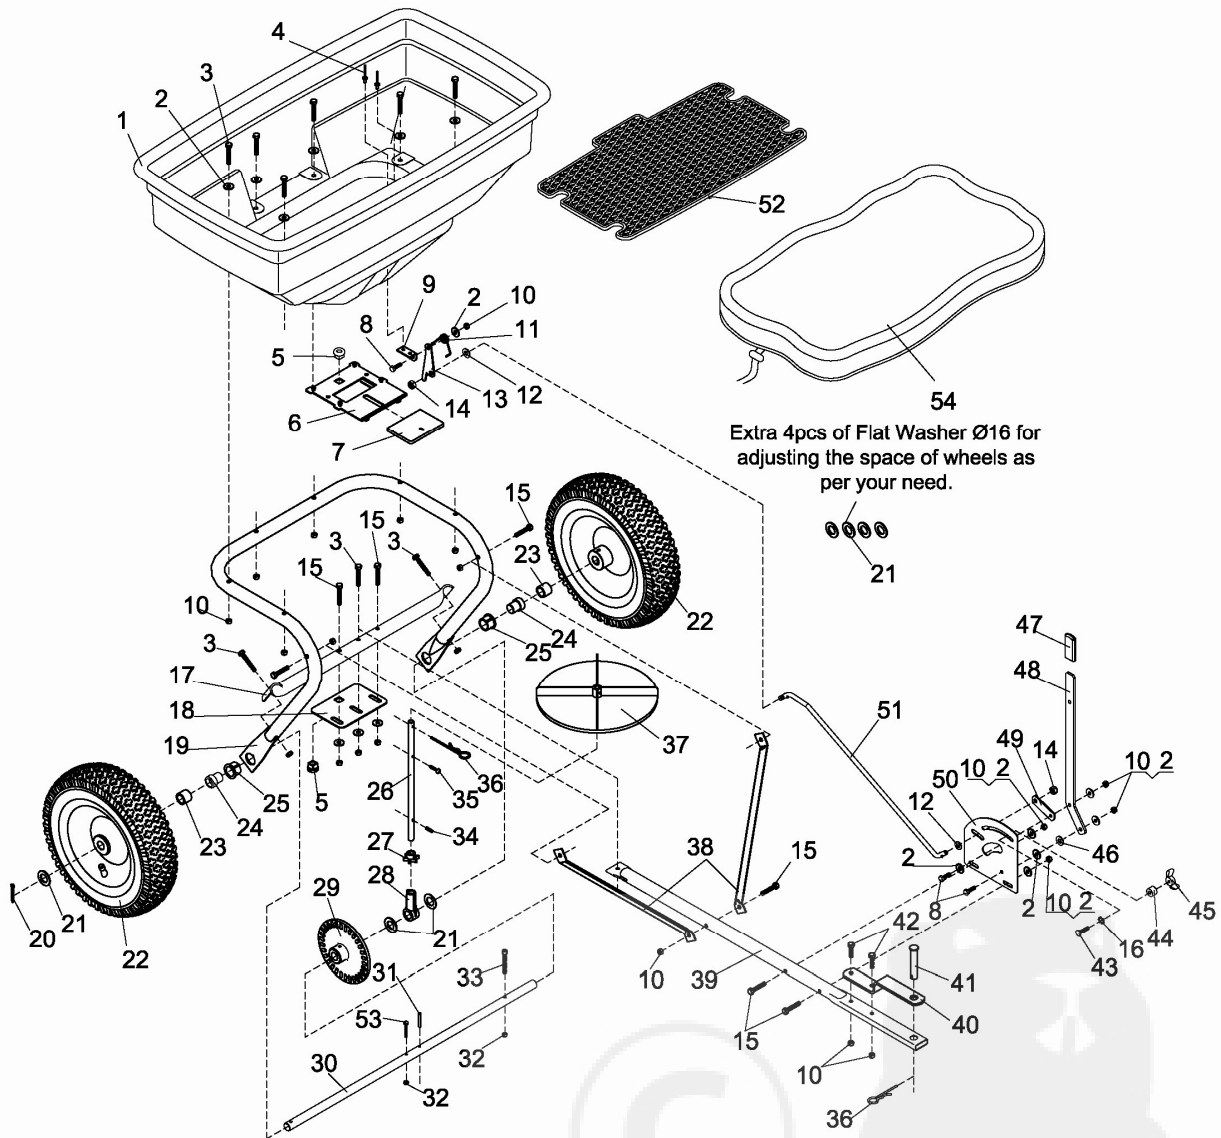

TS56

125LB TOW-BEHIND

SPREADER

ASSEMBLY AND OPERATION INSTRUCTION MANUAL

PARTS LIST

Ref#		Description	Qty	Ref#		Description	Qty
1	TS56-1	Hopper Assembly	1	28	TS56-28	Swivel Axle Base	1
2	TS56-2	Big Flat Washer Ø6	16	29	TS56-29	Gear (Driver)	1
3	TS56-3	Hex Bolt M6x40	9	30	TS56-30	Wheel Axle	1
4	TS56-4	Rivet Ø5x10	2	31	TS56-31	Pin Ø4x30	1
5	TS56-5	Swivel Axle Bushing	2	32	TS56-32	Nylon Lock Nut M5	2
6	TS56-6	Fixed Adjustable Plate	1	33	TS56-33	Inner Hex Bolt M5x45	1
7	TS56-7	Active Adjustable Plate	1	34	TS56-34	Pin Ø3x16	1
8	TS56-8	Hex Bolt M6x20	3	35	TS56-35	Screw M4x20	1
9	TS56-9	Base for Torsion Spring	1	36	TS56-36	R Pin Ø3	2
10	TS56-10	Nylon Lock Nut M6	21	37	TS56-37	Impeller	1
11	TS56-11	Torsion Spring	1	38	TS56-38	Brace Hitch	2
12	TS56-12	Flat Washer Ø8	2	39	TS56-39	Hitch Tube	1
13	TS56-13	Fix Plate for Connecting Rod	1	40	TS56-40	Hitch Bracket	1
14	TS56-14	Nylon Lock Nut ,M8	2	41	TS56-41	Pin Ø12x65	1
15	TS56-15	Hex Bolt M6x35	7	42	TS56-42	Hex Bolt M6x25	2
16	TS56-16	Teeth Lock Washer Ø8	1	43	TS56-43	Carriage Bolt M6x25	1
17	TS56-17	Crossover Tube	1	44	TS56-44	Spacer	1
18	TS56-18	Swivel Axle Fix Plate	1	45	TS56-45	Wing Nut	1
19	TS56-19	Frame Tube Assembly	1	46	TS56-46	Nylon washer	1
20	TS56-20	Cotter Pin Ø5x35	1	47	TS56-47	Handle Grip	1
21	TS56-21	Flat Washer Ø16	7	48	TS56-48	Adjustable Handle	1
22	TS56-22	Pneumatic Wheel	2	49	TS56-49	Connect Rod	1
23	TS56-23	Wheel Axle Bushing	2	50	TS56-50	Gauge Plate	1
24	TS56-24	Inner Axle Bushing	2	51	TS56-51	Adjustment Rod	1
25	TS56-25	Outer Axle Bushing	2	52	TS56-52	Hopper Screen	1
26	TS56-26	Swivel Axle	1	53	TS56-53	Hex Bolt M5 x 40	1
27	TS56-27	Pinion Gear	1	54	TS56-54	Rain Cover	1