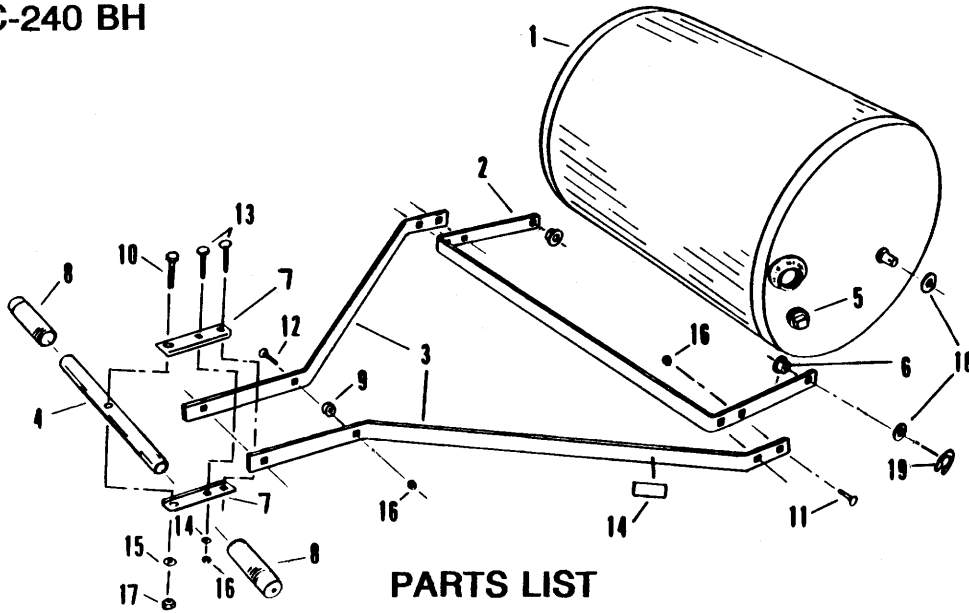

PRC-240 BH

PARTS LIST

REF. PART NO.	PART NO.	DESCRIPTION	QTY	REF. PART NO.	PART NO.	DESCRIPTION	QTY
1	B-5121	ROLLER ASSEMBLY	1	11	10M1016P	CARRIAGE BOLT, 5/16" x 1"	4
2	B-5125-10	SCRAPER FRAME BAR	1	12	10M1020P	CARRIAGE BOLT, 5/16" x 1 1/4"	2
3	B-3554-10	FRAME EXTENSION BAR	2	13	10M1032P	CARRIAGE BOLT, 5/16" x 2"	2
4	B-3556-10	HANDLE TUBE	1	14	B-5923	LOGO DECAL	1
5	B-5121-PL	PLUG	1	15	40M1600P	LOCK WASHER, 1/2"	1
6	R-719	NYLON BEARING	2	16	B-4786	NYLON INSERT NUT, 5/16"	8
7	R-892-10	CLEVIS	2	17	30M1600P	HEX NUT, 1/2"	1
8	B-2579	VINYL GRIP	2	18	45M2121P	FLAT WASHER, 5/8"	4
9	R-1141-01	SPACER	1	19	F-577	"E" RING- 5/8"	2
10	1M1636P	HEX BOLT, 1/2" x 2-1/4"	1				