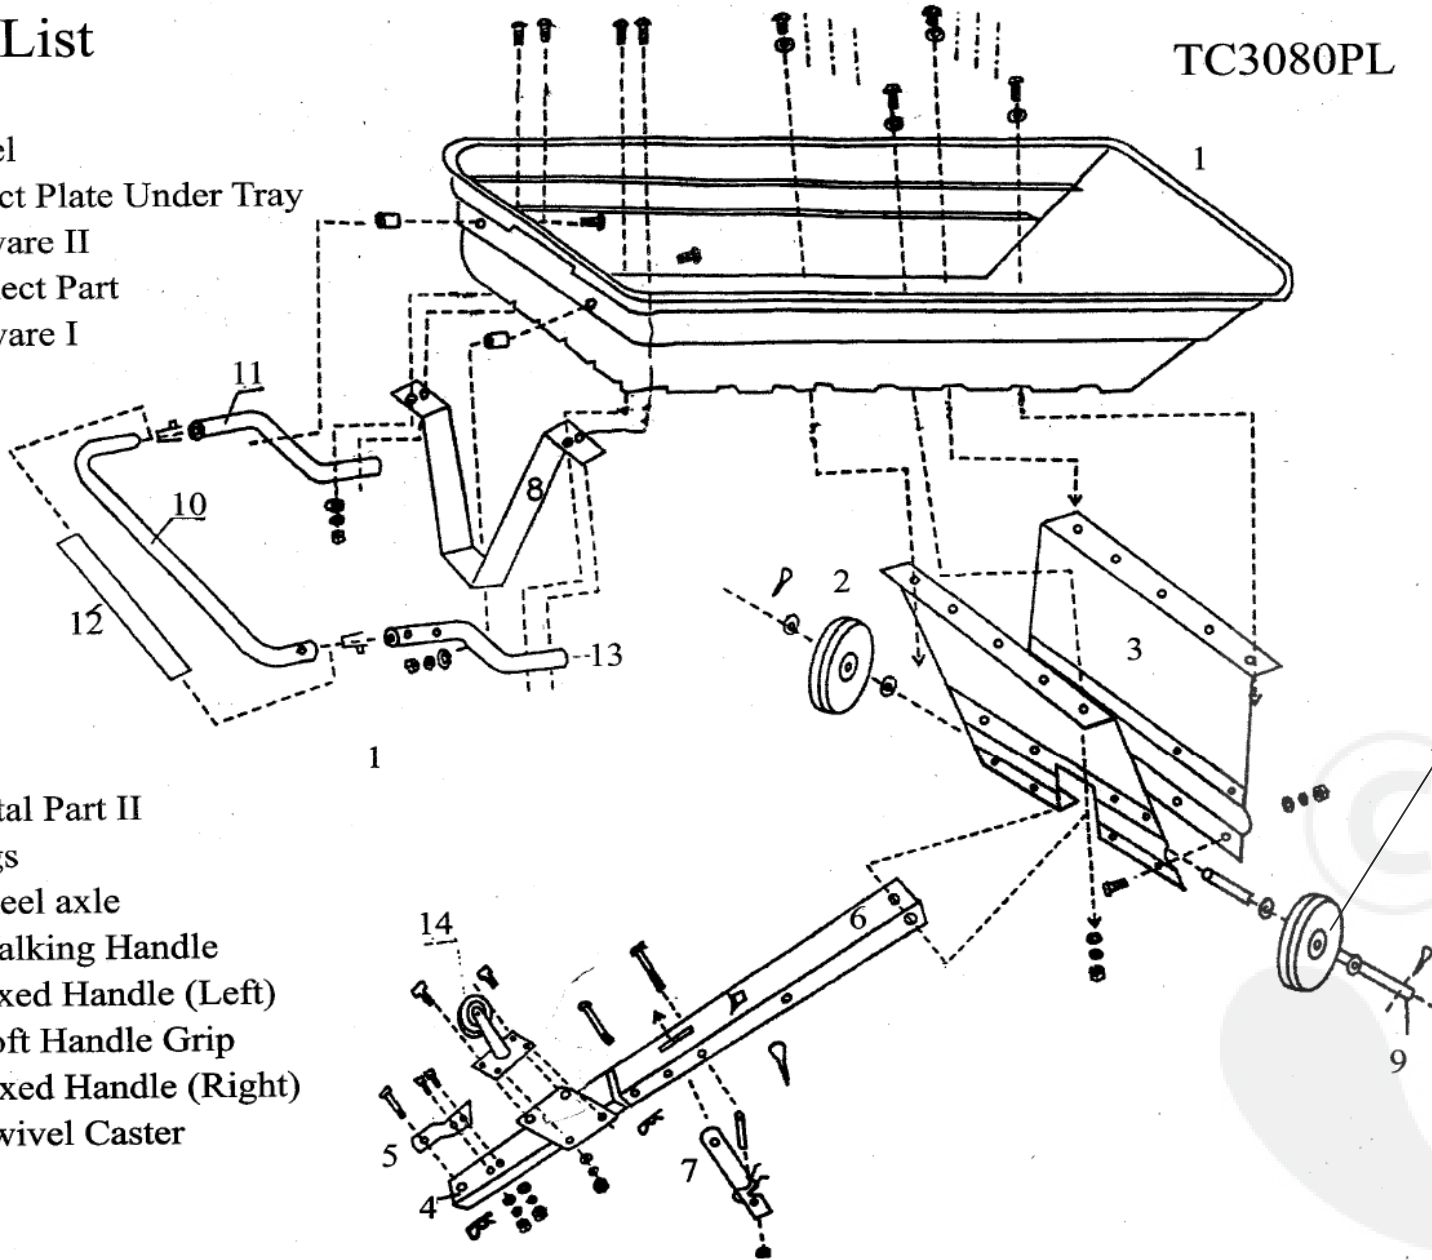

Part List

- 1:Tray
- 2:Wheel
- 3:Protect Plate Under Tray
- 4:Slotware II
- 5:Connect Part
- 6:Slotware I

TC3080PL

- 7:Metal Part II
- 8:Legs
- 9:Wheel axle
- 10:Walking Handle
- 11:Fixed Handle (Left)
- 12:Soft Handle Grip
- 13:Fixed Handle (Right)
- 14:Swivel Caster

Roulement de roue :
EG720-0330