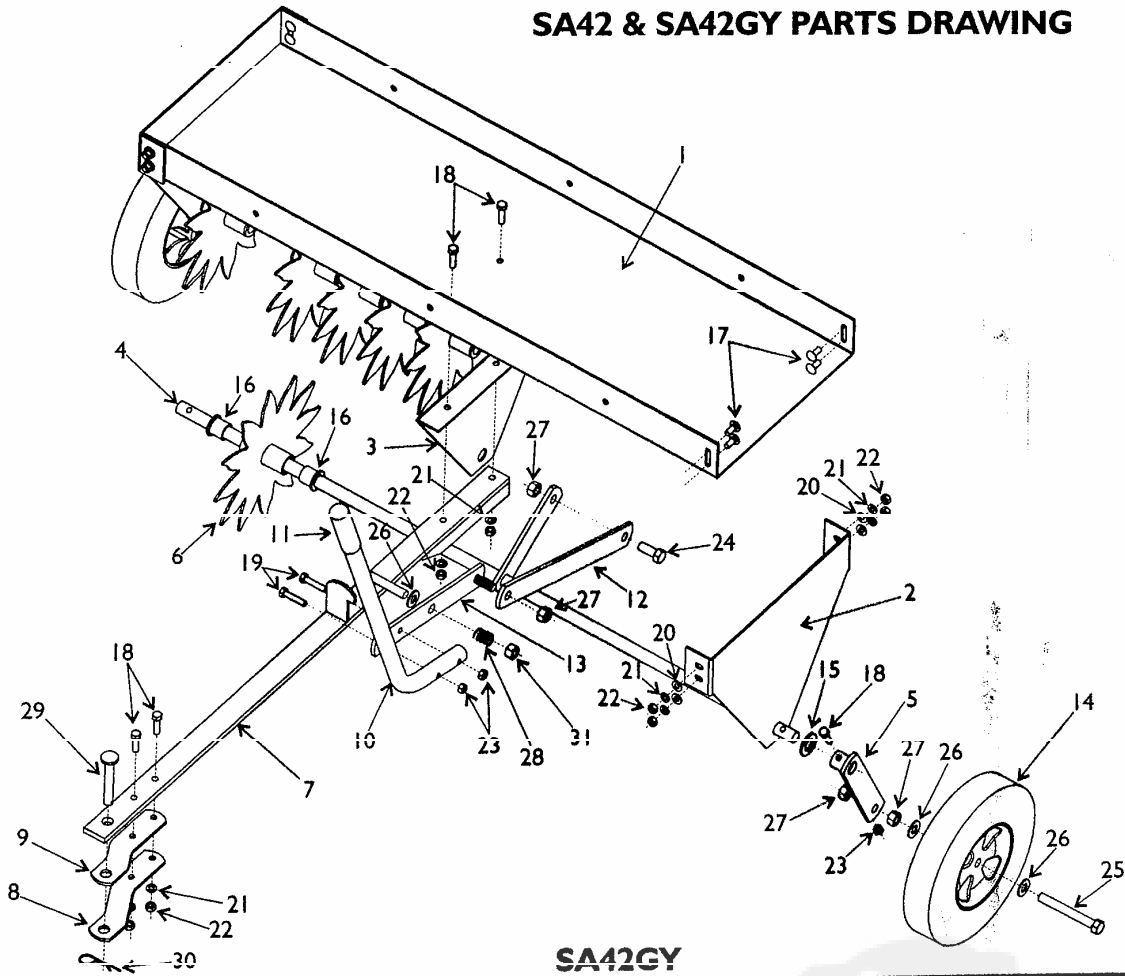

SA42

Ref. No.	Part Description	Part No.	Part Qty.
1	Top Plate	4225B	1
2	End Plate	4226B	2
3	Center Plate	4227B	1
4	Axle Assembly	4233B	1
5	Wheel Bracket	4269B	2
6	Star	4234B	12
7	Tow Bar	4229B	1
8	Clevis #1	4265B	1
9	Clevis #2	4266B	1
10	Handle	4262B	1
11	Handle Grip	3042	1
12	Linkage Bar	4240B	1
13	Lever Link	4263B	1
14	Wheel 10" Rubber	4241	2
15	3/4 Flat Washer	1264	3
16	Flange Bearing	4232	24
17	5/16 x 3/4" Carriage Bolt	1314	8
18	5/16 x 1 1/4" Hex Head Bolt	4281	6
19	5/16 x 1 1/2" Hex Head Bolt	4014	2
20	5/16 Flat Washer	1044	8
21	5/16 Lock Washer	1276	12
22	5/16 Hex Head Nut	1275	12
23	5/16 Reverse Lock Nut	1557	4
24	1/2-13 x 1 1/4" Std Hex Head Bolt	4278	1
25	1/2-13 x 4" Hex Head Bolt Full Thd	4280	2
26	1/2 Flat Washer	1506	5
27	1/2-13 Reverse Lock Nut	1638	6
28	Compression Spring	4272	1
29	Clevis Pin 1/2 x 3 1/2"	4289	1
30	#14 Hitch Pin Clip	1042	1
31	1/2" Nylon Lock Nut	2311	1

SA42GY

Ref. No.	Part Description	Part No.	Part Qty.
1	Top Plate	4225G	1
2	End Plate	4226G	2
3	Center Plate	4227G	1
4	Axle Assembly	4233G	1
5	Wheel Bracket	4269G	2
6	Star	4234G	12
7	Tow Bar	4229G	1
8	Clevis #1	4265G	1
9	Clevis #2	4266G	1
10	Handle	4262G	1
11	Handle Grip	3042	1
12	Linkage Bar	4240G	1
13	Lever Link	4263G	1
14	Wheel 10" Rubber	4241	2
15	3/4 Flat Washer	1264	3
16	Flange Bearing	4232	24
17	5/16 x 3/4" Carriage Bolt	1314	8
18	5/16 x 1 1/4" Hex Head Bolt	4281	6
19	5/16 x 1 1/2" Hex Head Bolt	4014	2
20	5/16 Flat Washer	1044	8
21	5/16 Lock Washer	1276	12
22	5/16 Hex Head Nut	1275	12
23	5/16 Reverse Lock Nut	1557	4
24	1/2-13 x 1 1/4" Std Hex Head Bolt	4278	1
25	1/2-13 x 4" Hex Head Bolt Full Thd	4280	2
26	1/2 Flat Washer	1506	5
27	1/2-13 Reverse Lock Nut	1638	6
28	Compression Spring	4272	1
29	Clevis Pin 1/2 x 3 1/2"	4289	1
30	#14 Hitch Pin Clip	1042	1
31	1/2" Nylon Lock Nut	2311	1