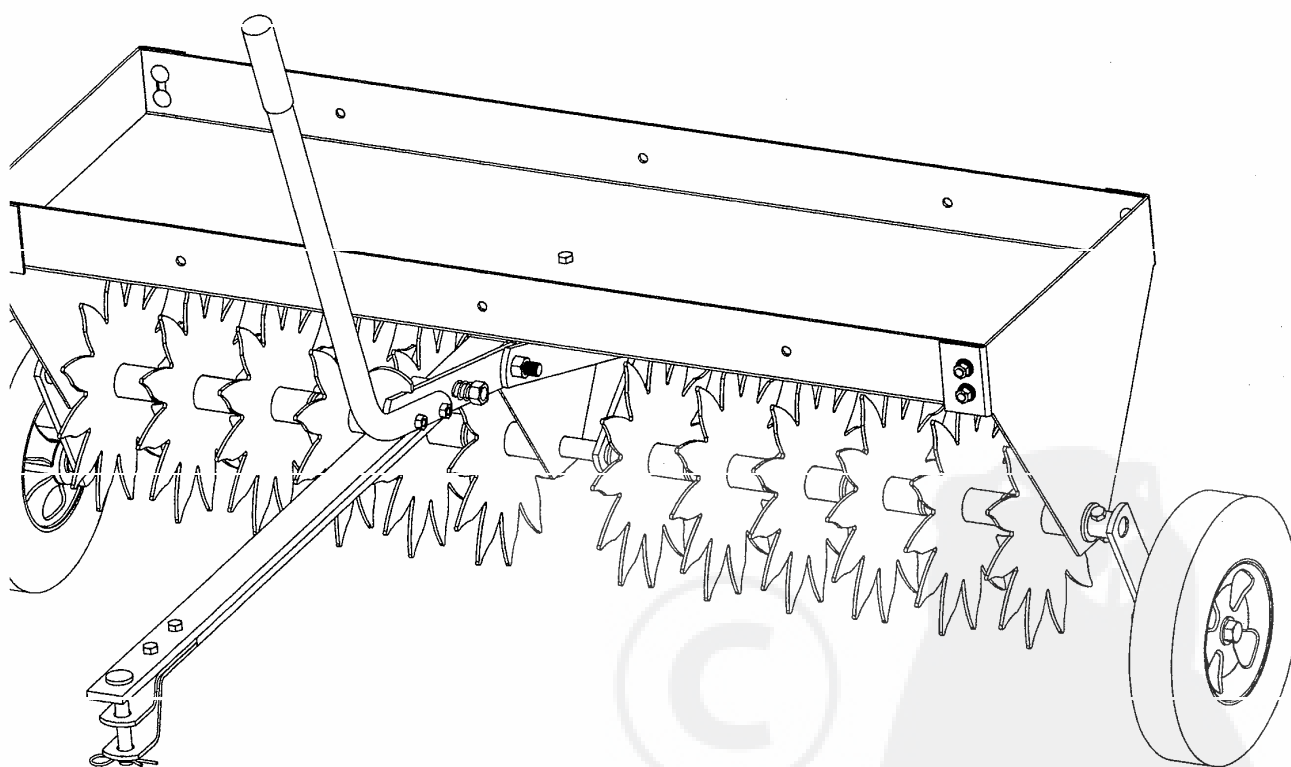

Precision

7/20 24 2005

WARNING:

Before using this product, read this Manual and follow all Operating Instructions and Safety Guidelines.

A42 & SA42GY Assembly and Operation Manual 2 Inch Spike Aerator

SA42 & SA42GY PARTS DRAWING

SA42

Ref. No.	Part Description	Part No.	Part Qty.
1	Top Plate	4225B	1
2	End Plate	4226B	2
3	Center Plate	4227B	1
4	Axle Assembly	4233B	1
5	Wheel Bracket	4269B	2
6	Star	4234B	12
7	Tow Bar	4229B	1
8	Clevis #1	4265B	1
9	Clevis #2	4266B	1
10	Handle	4262B	1
11	Handle Grip	3042	1
12	Linkage Bar	4240B	1
13	Lever Link	4263B	1
14	Wheel 10" Rubber	4241	2
15	3/4 Flat Washer	1264	3
16	Flange Bearing	4232	24
17	5/16 x 3/4" Carriage Bolt	1314	8
18	5/16 x 1 1/4" Hex Head Bolt	4281	6
19	5/16 x 1 1/2" Hex Head Bolt	4014	2
20	5/16 Flat Washer	1044	8
21	5/16 Lock Washer	1276	12
22	5/16 Hex Head Nut	1275	12
23	5/16 Reverse Lock Nut	1557	4
24	1/2-13 x 1 1/4" Std Hex Head Bolt	4278	1
25	1/2-13 x 4" Hex Head Bolt Full Thd	4280	2
26	1/2 Flat Washer	1506	5
27	1/2-13 Reverse Lock Nut	1638	6
28	Compression Spring	4272	1
29	Clevis Pin 1/2 x 3 1/2"	4289	1
30	#14 Hitch Pin Clip	1042	1
31	1/2" Nylon Lock Nut	2311	1