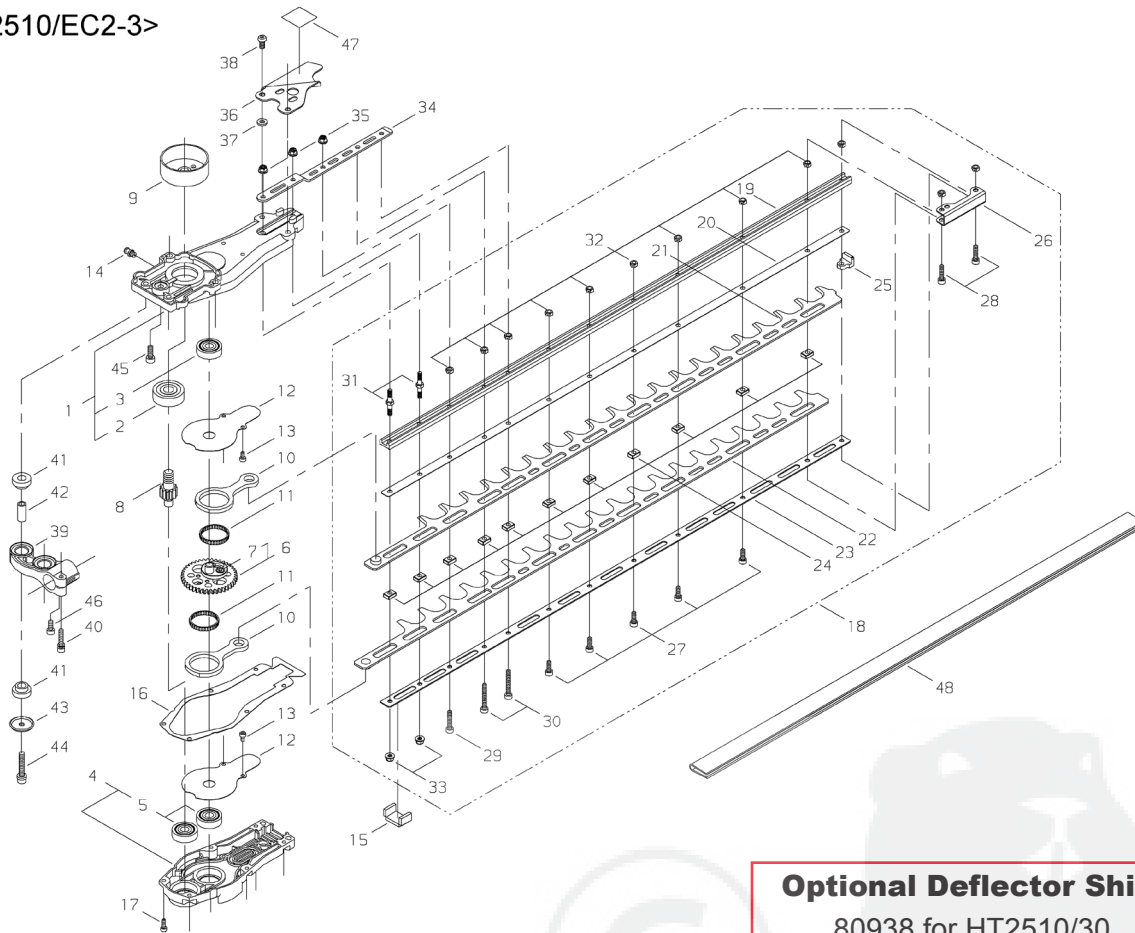

GEARCASE/30" CUTTER

CAJA DE ENGRANAJES/30" CUCHILLA

BOÎTIER D' ENGRANAGE/30" LAME COUPANTE

<HT2510/EC2-3>

**Optional Deflector Shield**  
 80938 for HT2510/30  
 80940 for HT2510/40

7- 1	63600-61010	GEARCASECOMP	1
2	02006-06301	*BEARING	1
3	02002-06200	*BEARING	1
4	63600-61020	CASECOVERCOMP	1
5	02002-06200	*BEARING	2
6	63600-61030	GEARCOMP	1
7	63600-61320	*BOLT	4
8	63600-61150	PINIONSHAFT	1
9	20870-61420	CLUTCHDRUM	1
10	63600-61170	ROD	2
11	63600-61330	NEEDLEBEARING	2
12	63600-61340	PLATE	2
13	01020-04080	BOLT	4
14	20870-61640	GREASENIPPLE	1