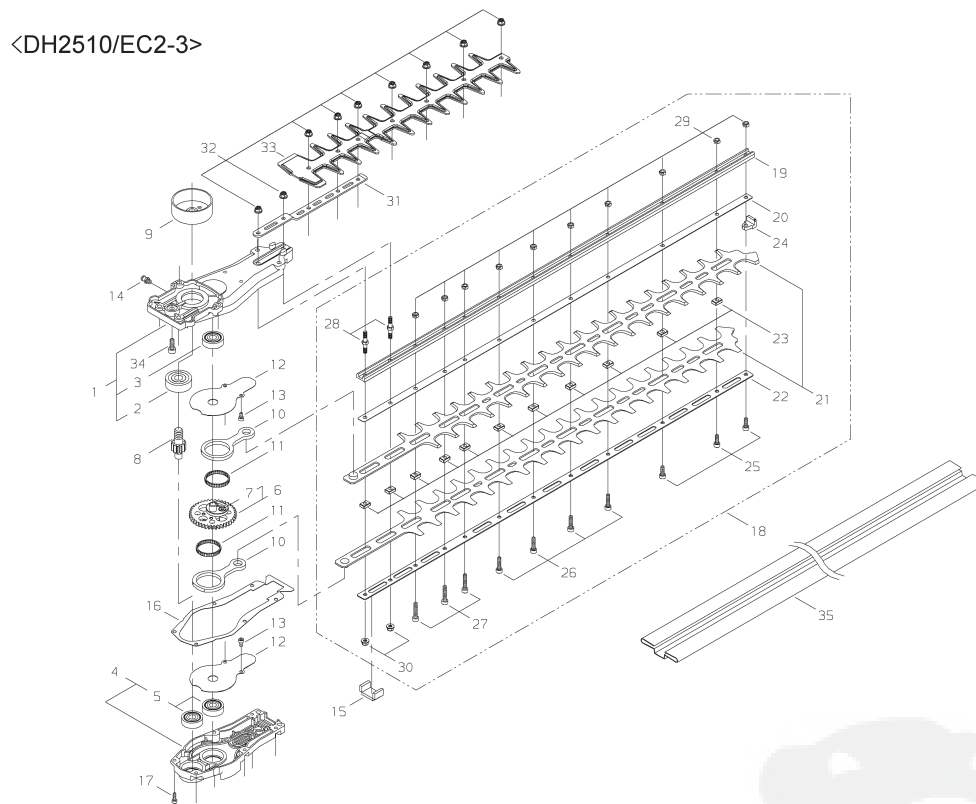

GEARCASE/30" CUTTER

CAJA DE ENGRANAJES/30" CUCHILLA BOÏ-

TIER D' ENGRANAGE/30" LAME COUPANTE

8- 1	63600-61010	GEARCASECOMP	1
2	02006-06301	*BEARING	1
3	02002-06200	*BEARING	1
4	63600-61020	CASECOVERCOMP	1
5	02002-06200	*BEARING	2
6	63600-61030	GEARCOMP	1
7	63600-61320	*BOLT	4
8	63600-61150	PINIONSHAFT	1
9	20870-61420	CLUTCHDRUM	1
10	63600-61170	ROD	2
11	63600-61330	NEEDLEBEARING	2
12	63600-61340	PLATE	2
13	01020-04080	BOLT	4
14	20870-61640	GREASENIPPLE	1
15	63600-61350	PACKING	1
16	63600-61360	GASKET	1
17	01020-04140	BOLT	6